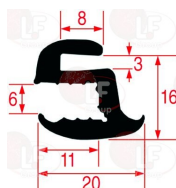

WHIRLPOOL 102878

WHIRLPOOL 771985000265

3186409 OVEN GLASS GASKET 2010 mm
made of silicone elastomer
profile dimensions 20x16 mm
COLOUR BLACK