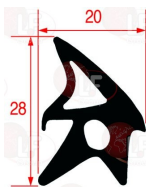

3186414 OVEN DOOR GASKET 2600 mm

made of silicone elastomer
profile dimensions 28x20 mm
COLOUR BLACK

WHIRLPOOL 483286010123

3186398 OVEN DOOR GASKET 2820 mm

made of silicone elastomer
profile dimensions 28x20 mm
COLOUR BLACK
for Convection oven electric (WHIRLPOOL) HW10E
for Convection oven gas (WHIRLPOOL) AGS895
AGS898 - HW10G