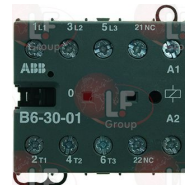

WHIRLPOOL 483286002862