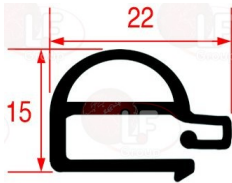

WHIRLPOOL 771985000574

**3186408 OVEN DOOR GASKET 635x430 mm**  
made of silicone elastomer  
profile dimensions 24x20 mm  
COLOUR BLACK

WHIRLPOOL 105713

WHIRLPOOL 771985000577

**3186040 OVEN DOOR GASKET 715x645 mm**  
middle edged gasket  
made of silicone elastomer  
profile dimensions 22x15 mm  
COLOUR BLACK