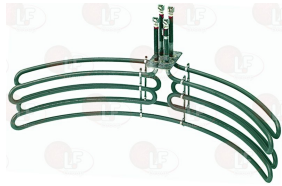

WHIRLPOOL 156929

WHIRLPOOL 771985003424

WHIRLPOOL 153840

WHIRLPOOL 771985002750

Suitable for:

**3355584 HEATING ELEMENT 8000W 380V**  
length 645 mm - overall height 240 mm  
flange 75x50 mm  
upon demand nut and washer