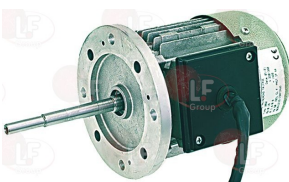

WHIRLPOOL 155422

WHIRLPOOL 771985003154

**3240295 MOTOR SPACER**  
threads M6-M8  
overall height 47 mm

WHIRLPOOL 158731

WHIRLPOOL 771985003622

**3240016 MOTOR 1052.2500 0.19Kw 220/380V 50Hz**  
1.4/0.9A 1400rpm