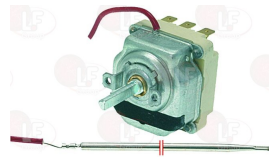

WHIRLPOOL 159235

WHIRLPOOL 771985003710

3444052 THREE-PHASE THERMOSTAT 50-320°C
D-shaped pin $\varnothing$ 6x4.6 mm
capillary length 900 mm - 10A 400V
bulb $\varnothing$ 3x230 mm