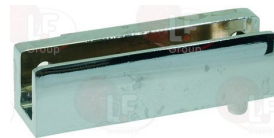

WHIRLPOOL 771985000263