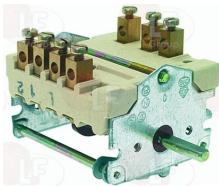

WHIRLPOOL 129147

WHIRLPOOL 481227328237

WHIRLPOOL 771985000764

3057009 SELECTOR SWITCH 0-3 POSITIONS
contact capacity 16A 250V - max 150°C
D-shaped pin $\varnothing$ 6x4.6 mm