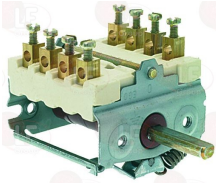

Suitable for:

3057014 SELECTOR SWITCH 0-1 POSITIONS
contact capacity 16A 250V - max 150°C
D spindle $\varnothing$ 6x4.6 mm
back connection for thermostat

WHIRLPOOL 126945
WHIRLPOOL 77198500744

WHIRLPOOL 481227328258

WHIRLPOOL 483286009371

Suitable for:

3057019 SELECTOR SWITCH 0-1 POSITIONS
contact capacity 16A 250V - max 150°C
D-shaft $\varnothing$ 6x4.6 mm