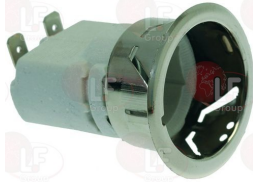

Suitable for:

Suitable for:

3221399 LAMP RECEPTACLE E14 25W 230V
max temperature 300°C

3186422 GASKET FOR OVEN LAMP RECEPTACLE GLASS