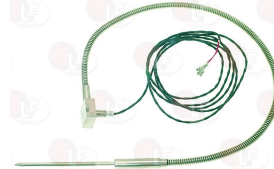

WHIRLPOOL 483286008705

3397012 PENETRATION PROBE PT1000
2 wires - faston fitting
probe length 140 mm
compartment internal cable length 530 mm
compartment external cable length 1550 mm