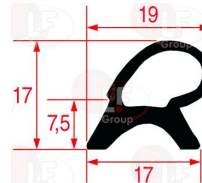

WHIRLPOOL 155315

WHIRLPOOL 771985003102