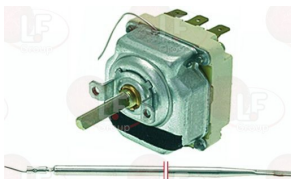

WHIRLPOOL 202206

WHIRLPOOL 202236

WHIRLPOOL 771985005770

3444044 THREE-PHASE THERMOSTAT 60-260°C
D-shaped pin $\varnothing$ 6x4.6 mm
covered capillary length 1300 mm - 10A 400V
bulb $\varnothing$ 4x130 mm