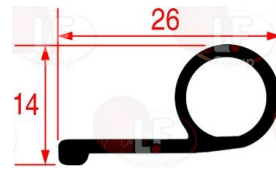

3286002 OVEN DOOR GASKET 2554 - 20 m

made of silicone elastomer
profile dimensions 26x14 mm
COLOUR BLACK

WHIRLPOOL 771985003465