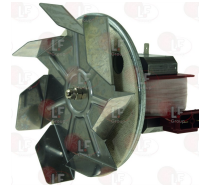

WHIRLPOOL 102699

WHIRLPOOL 771985000177

Suitable for:

Suitable for:

**3240295 MOTOR SPACER**  
threads M6-M8  
overall height 47 mm

WHIRLPOOL 158731

WHIRLPOOL 771985003622

**3240000 MOTOR WITH FAN 45W 220V 50/60Hz**  
fan ø 150 mm