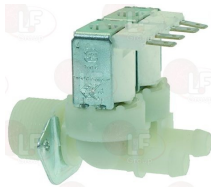

WHIRLPOOL 145631   WHIRLPOOL 146427   WHIRLPOOL 147536
WHIRLPOOL 169463   WHIRLPOOL 48328600125

3120411 SOLEN. VALVE T&P 2 WAY 180°
230V 50/60Hz - max. temperature 90°C
inlet 3/4" - two outlets ø 13.5 mm