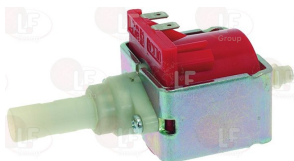

### 1122737 VIBRATORY PUMP EP5 48W 230V 50Hz

fittings  $\varnothing$  1/8" -  $\varnothing$  6 mm  
pressure max 15 bar  
water temperature max 20°C  
integrated diode (1N 4007P)  
lead connector 6.3x0.8 mm