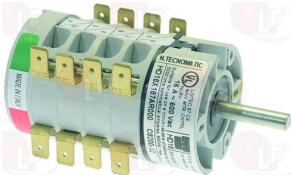

WHIRLPOOL 483286008222

Solenoid valves

3120292 FLOWRATE ADJUSTER ø 0.60 mm