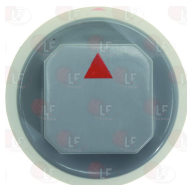

WHIRLPOOL 205323

WHIRLPOOL 771985005917

**3241055 FIXING CLIP**  
for knob with  $\varnothing$  8 mm hole

WHIRLPOOL 153816

**3241672 GREY KNOB  $\varnothing$  55 mm**  
D-shaped hole 6x4.6 mm

WHIRLPOOL 102672