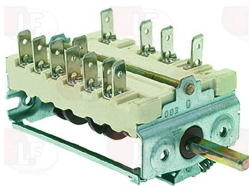

WHIRLPOOL 157934

3057023 SELECTOR SWITCH 0-6 POSITIONS
contact capacity 32A 250V - max 150°C
D shaft $\varnothing$ 6x4.6 mm