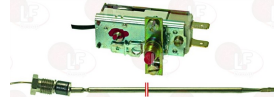

**3444266 SINGLE-PHASE THERMOSTAT 338°C**  
 with manual reset  
 covered capillary length 830 mm - 16A 250V  
 button bulb  $\varnothing$  14x10 mm

**3444417 SINGLE-PHASE THERMOSTAT 340°C**  
 with manual reset  
 covered capillary length 900 mm - 16A 250V  
 bulb  $\varnothing$  3x145 mm - with stuff.gland coupling M9x1  
 for Convection oven (WHIRLPOOL)  
 for Convection oven electric (WHIRLPOOL) ADN500