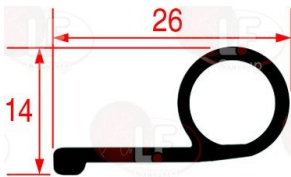

3286075 OVEN DOOR GASKET 2554 - 3 m

made of silicone elastomer
profile dimensions 26x14 mm
COLOUR BLACK

WHIRLPOOL 771985003465