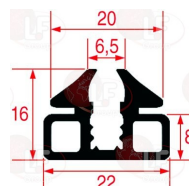

WHIRLPOOL 771985003490

3186352 OVEN GLASS GASKET 1400 mm
made of silicone elastomer
profile dimensions 22x16 mm
COLOUR BLACK