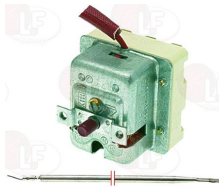

WHIRLPOOL 256134

3444251 THREE-PHASE THERMOSTAT 50-300°C
D-shaped pin $\varnothing$ 6x4.6 mm
covered capillary length 1100 mm - 10A 400V
bulb $\varnothing$ 3x220 mm