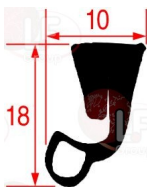

WHIRLPOOL 771985003032

3186358 OVEN DOOR GASKET 1300 mm
made of silicone elastomer
COLOUR BLACK