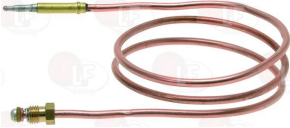

Suitable for:

Suitable for:

**3440019 THERMOCOUPLE EXTENSION M9x1 60 cm.**  
female nut M9x1

WHIRLPOOL 155032

**3440047 THERMOCOUPLE M8X1 75 cm**

WHIRLPOOL 154102  
WHIRLPOOL 158332

WHIRLPOOL 154103

WHIRLPOOL 154104