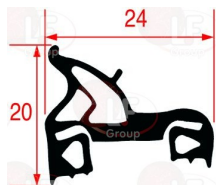

Suitable for:

WHIRLPOOL

3186088 OVEN DOOR GASKET 730x665 m m
made of silicone elastomer
profile dimensions 24x20 mm
COLOUR BLACK