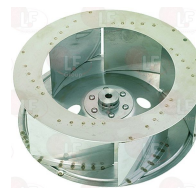

WHIRLPOOL 155422

WHIRLPOOL 771985003154

3391040 MOTOR BASE