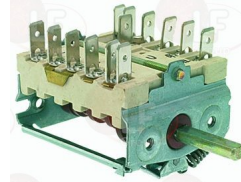

WHIRLPOOL 155017

WHIRLPOOL 771985007011

3057099 SELECTOR SWITCH 3 POSITIONS
contact capacity 16A 600V - max 60/75°C
square pin 5x4.6 mm