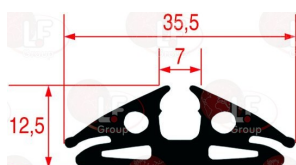

WHIRLPOOL 155412

WHIRLPOOL 771985003150

3186423 OVEN GLASS GASKET 1500 mm
made of silicone elastomer
profile dimensions 35.5x12.5 mm
COLOUR BLACK