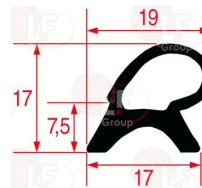

WHIRLPOOL 155414

WHIRLPOOL 771985003151

3786126 OVEN DOOR GASKET 610x430 mm
made of silicone elastomer
profile dimensions 24x20 mm
COLOUR BLACK