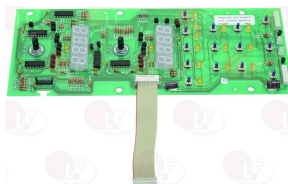

WHIRLPOOL 102725

WHIRLPOOL 771985000196

3241676 LOCK NUT FOR KNOB 1/2"