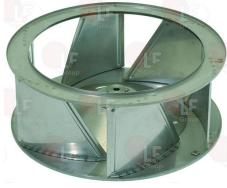

Suitable for:

WHIRLPOOL

3240291 FAN ø 350 mm
thickness 135 mm
total blades 6 - ø via hole 10 mm

WHIRLPOOL 102617

WHIRLPOOL 771985000118

Suitable for:

3240112 FAN ø 440 mm
thickness 152 mm
total blades 6 - ø hole 9.5 mm