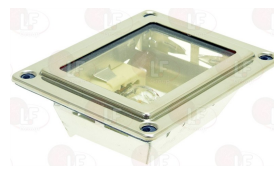

WHIRLPOOL 154319

WHIRLPOOL 481913488135

WHIRLPOOL 771985010335

WHIRLPOOL 154840

WHIRLPOOL 771985003026

3221120 LAMP RECEPTACLE FOR LAMP E14 25W 230V
dimensioni esterne 106x65 mm

3221268 LAMP RECEPTACLE W/LAMP G9 25W 240V
external dimensions 96x80 mm
max temperature 300°C

WHIRLPOOL 154991

WHIRLPOOL 771985010209

WHIRLPOOL 483286002063

3221649 LAMP RECEPTACLE WITH GLASS E14
WITHOUT BULB
lamp glass ø 72 mm
mounting hole ø 68 mm
max temperature 300°C

3221350 LAMP RECEPTACLE WITH LAMP E14 15W 230V
lamp glass ø 42 mm
mounting hole ø 38 mm
max temperature 300°C