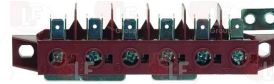

Suitable for:

WHIRLPOOL

3247036 3-POLE TERMINAL BLOCK
for CONV/ELECTRIC OVEN 4 SHELVES

WHIRLPOOL 154331

WHIRLPOOL 771985002942

Suitable for:

3247016 3-POLE TERMINAL BLOCK FV273 40A 450V
for cable max 6 mm²
operating temperature 150°C
nominal voltage 450 V

WHIRLPOOL 483286008335

3247035 4-POLES TERMINAL BLOCK

WHIRLPOOL 483286009667

3247009 6-POLE TERMINAL BLOCK FV122/B 40A 600V
for cable max 6 mm²
operating temperature 150°C
nominal voltage 450 V

WHIRLPOOL 146347

WHIRLPOOL 158613

WHIRLPOOL 483286008913

WHIRLPOOL 483286009169

Thermocouples and accessories

3440085 CUT-OFF THERMOCOUPLE M9x1 100 cm
cut-off contact with cables 100 cm

WHIRLPOOL 156914

3440067 INTERRUPTED THERMOCOUPLE M9x1 100 cm.
interrupted contact with terminals

WHIRLPOOL 151932

WHIRLPOOL 154055

WHIRLPOOL 156574

WHIRLPOOL 156750

WHIRLPOOL 483286009219

WHIRLPOOL 771985002827

3440066 INTERRUPTED THERMOCOUPLE M9x1 60 cm
interrupted contact with fastons

WHIRLPOOL 156573

WHIRLPOOL 483286009324

3440064 NUT FOR THERMOCOUPLE M8x1

WHIRLPOOL 155033

WHIRLPOOL 483286000447

3440045 THERMOCOUPLE ASA SIT 150 cm

WHIRLPOOL 102177

3440042 THERMOCOUPLE ASA SIT 85 cm

WHIRLPOOL 771985003441