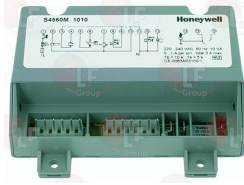

Electronic boxes

3091026 CONTROL BOX S4560M1010
model HONEYWELL - 220/240V 50Hz 10vA
for 10-20 SHELVES

WHIRLPOOL 102641

WHIRLPOOL 771985000136

3091005 KIT CONTROL BOX 571 DBC
complete with cable
model SIT - 230V 50/60Hz
for Convection oven gas (WHIRLPOOL) AGS898