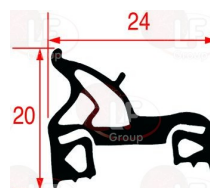

WHIRLPOOL 105705

WHIRLPOOL 771985000573