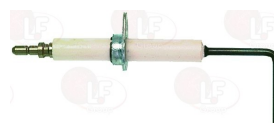

WHIRLPOOL 102638

WHIRLPOOL 771985000134