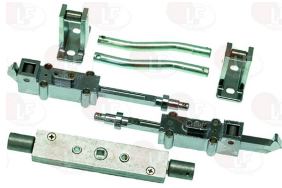

WHIRLPOOL 483286008196

WHIRLPOOL 771985013041

**3398021 OVEN DOOR CATCH**  
distance between holes 47 mm  
catch distance 27 mm

WHIRLPOOL 157414

WHIRLPOOL 771982003450

Suitable for:

**3242211 OVEN DOOR COMPLETE LOCKING KIT**