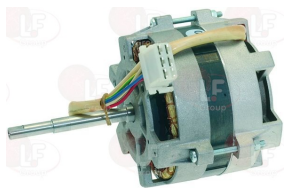

WHIRLPOOL 771985003517

3240110 FAN ø 280 mm
thickness 100 mm
total blades 6 - ø hole 9.5 mm