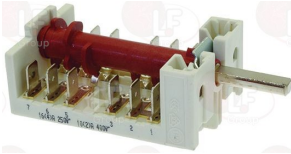

# WHIRLPOOL

**3057136 SELECTOR SWITCH 0-6 POSITIONS**  
 5 cams - contact capacity 16A 250V - max 150°C  
 D-shaped pin ø 6x4.6  
 for OVEN 6-10-20 SHELVES  
 for Convection oven electric (WHIRLPOOL) ACV/E10C2  
 ACV/E20C4 - ACV/E202/1  
 for Convection oven gas (WHIRLPOOL) ACV/G10C2  
 ACV/G20C4 - ACV/G202/1C4 - ACV/G61C3