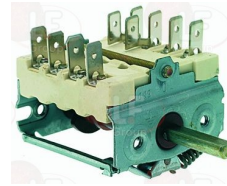

WHIRLPOOL 132677

WHIRLPOOL 771985000964

3059057 SELECTOR SWITCH 0-1 POSITIONS
ON-OFF-START
16A 250V - max 150°C
D-shaped pin $\varnothing$ 6x4.6 mm