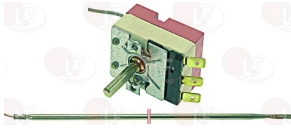

Suitable for:

3444413 SINGLE-PHASE THERMOSTAT 50-250°C
D-shaped pin 6x4.6 mm
covered capillary length 2400 mm - 16A 230V
bulb $\varnothing$ 3x160 mm

WHIRLPOOL 240646

WHIRLPOOL 240674

WHIRLPOOL 481227118042

Suitable for:

3444043 SINGLE-PHASE THERMOSTAT 50-270°C
D-shaped pin $\varnothing$ 6x4.6 mm
covered capillary length 1300 mm - 16A 250V
bulb $\varnothing$ 3x220 mm