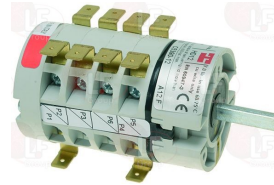

WHIRLPOOL F50120

WHIRLPOOL 483286008691

WHIRLPOOL 771985010289

3057130 SELECTOR SWITCH 5 POSITIONS
contact capacity 16A 600V - max 60/75°C
D-shaped pin 6x4.6 mm