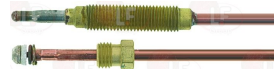

WHIRLPOOL

Suitable for:

3440057 THERMOCOUPLE SIT M8x1 150 cm THREAD M8x1

WHIRLPOOL 150235

WHIRLPOOL 483286000523

Suitable for:

3440857 THERMOCOUPLE SIT M8x1 150 cm - 10 PCS GIUNTO M8x1

WHIRLPOOL 150235

WHIRLPOOL 483286000523

3440028 THERMOCOUPLE SIT M8x1 60 cm

WHIRLPOOL 483286000615

3440828 THERMOCOUPLE SIT M8x1 60 cm - 10 PCS

WHIRLPOOL 483286000615

3440828 THERMOCOUPLE SIT M8x1 60 cm - 10 PCS

WHIRLPOOL 483286000615

3440846 THERMOCOUPLE SIT M8x1 60 cm - 10 PCS

WHIRLPOOL 158332

3440853 THERMOCOUPLE SIT M8x1 60 cm - 10 PCS GIUNTO M8x1

WHIRLPOOL 210075

3440053 THERMOCOUPLE SIT M8x1 60 cm THREAD M8x1

WHIRLPOOL 210075

3440853 THERMOCOUPLE SIT M8x1 60 cm - 10 PCS GIUNTO M8x1

WHIRLPOOL 210075

3440046 THERMOCOUPLE SIT M8X1 60 cm

WHIRLPOOL 158332

3440846 THERMOCOUPLE SIT M8x1 60 cm - 10 PCS

WHIRLPOOL 158332