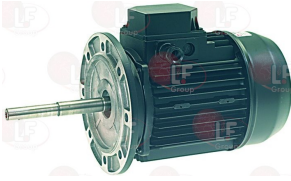

Suitable for:

WHIRLPOOL

Suitable for:

3240017 MOTOR 110.4.370M 0.37Kw 230V 50/60Hz
2.7A 1400rpm - capacitor 10 µf
(old type)

WHIRLPOOL 771985003494

Non-return and expansion valves

1526503 NON-RETURN VALVE ø 40 mm
ballcock - outlets ø 12 mm
stainless steel cap