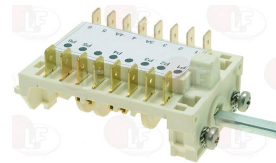

WHIRLPOOL 483286002489

3057001 SELECTOR SWITCH 0-3 POSITIONS
contact capacity 32A 250V - max 150°C
D spindle $\varnothing$ 6x4.6 mm