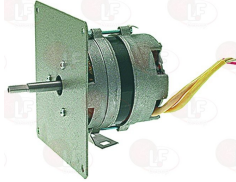

WHIRLPOOL F51082

WHIRLPOOL 483286008697

WHIRLPOOL 771985010237

Suitable for:

**3240105 MOTOR 1048.1920 0.045/0.0765Kw 220/240V**  
50/60Hz 2800/3400rpm  
plate dimensions 150x150 mm  
distance between holes 130 mm