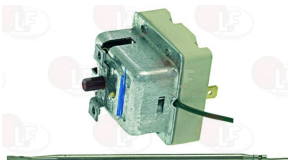

WHIRLPOOL 102730

WHIRLPOOL 483286008208

WHIRLPOOL 771985010203

3444312 SINGLE-PHASE THERMOSTAT 360°C
with manual reset
capillary length covered 1500 mm - 16A 250V
bulb $\varnothing$ 4x110 mm

3444114 SINGLE-PHASE THERMOSTAT 50-250°C
D-shaped pin 6x4.6 mm
capillary length 900 mm - 16A 250V
bulb $\varnothing$ 3x220 mm