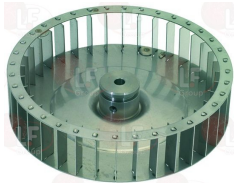

WHIRLPOOL F50020

WHIRLPOOL 771985010218

3240244 FAN $\varnothing$ 210 mm
thickness 100 mm
total blades 20 - $\varnothing$ tapered hole 16-11 mm
for Convection oven (WHIRLPOOL) AGB633/WP
AGB639/WP - AGB640/WP
for Convection oven electric (WHIRLPOOL) FMIE103F
for Convection oven gas (WHIRLPOOL) AGB636/WP
FMIG102F - FMIG103F