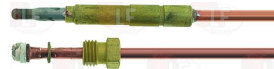

WHIRLPOOL

Suitable for:

3440057 THERMOCOUPLE SIT M8x1 150 cm THREAD M8x1

WHIRLPOOL 150235

WHIRLPOOL 483286000523

Suitable for:

3440857 THERMOCOUPLE SIT M8x1 150 cm - 10 PCS GIUNTO M8x1

WHIRLPOOL 150235

WHIRLPOOL 483286000523

3440028 THERMOCOUPLE SIT M8x1 60 cm

WHIRLPOOL 483286000615

3440828 THERMOCOUPLE SIT M8x1 60 cm - 10 PCS

WHIRLPOOL 483286000615

3440828 THERMOCOUPLE SIT M8x1 60 cm - 10 PCS

WHIRLPOOL 483286000615

3440846 THERMOCOUPLE SIT M8x1 60 cm - 10 PCS

WHIRLPOOL 158332

3440853 THERMOCOUPLE SIT M8x1 60 cm - 10 PCS GIUNTO M8x1

WHIRLPOOL 210075

3440053 THERMOCOUPLE SIT M8x1 60 cm THREAD M8x1

WHIRLPOOL 210075

3440853 THERMOCOUPLE SIT M8x1 60 cm - 10 PCS GIUNTO M8x1

WHIRLPOOL 210075

3440046 THERMOCOUPLE SIT M8X1 60 cm

WHIRLPOOL 158332

3440846 THERMOCOUPLE SIT M8x1 60 cm - 10 PCS

WHIRLPOOL 158332