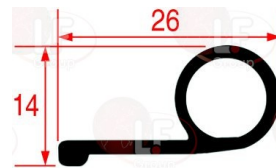

3286001 OVEN DOOR GASKET 2554 - 6 m

made of silicone elastomer
profile dimensions 26x14 mm
COLOUR BLACK

WHIRLPOOL 771985003465