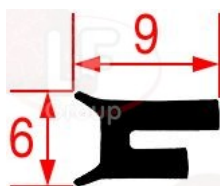

WHIRLPOOL 771985003490

3286035 OVEN GLASS GASKET - 9 m
made of silicone elastomer
profile dimensions 9x6 mm
COLOUR BLACK