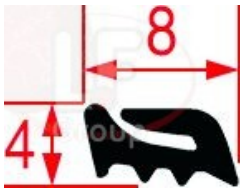

WHIRLPOOL 178168

WHIRLPOOL 771985004606

3286029 OVEN DOOR GASKET 04880 - 6 m
made of silicone elastomer
profile dimensions 26.4x26 mm
BLACK COLOR
for Convection oven electric (WHIRLPOOL) FMI/E2/3