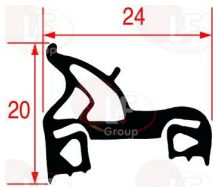

## 3186425 OVEN DOOR GASKET 1400x650 mm

made of silicone elastomer  
profile dimensions 24x20 mm  
COLOUR BLACK

WHIRLPOOL 103995

WHIRLPOOL 105711

WHIRLPOOL 771985000575