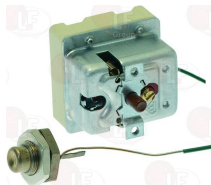

Suitable for:

Suitable for:

3444401 SINGLE-PHASE THERMOSTAT 100-180°C
D-shaped pin 6x4.6 mm
covered capillary length 2420 mm - 16A 250V
bulb $\varnothing$ 6x90 mm - with stuff.gland coupling M9x1

3444809 SINGLE-PHASE THERMOSTAT 110°C
with automatic reset
covered capillary length 900 mm
bulb $\varnothing$ 3x220 mm - with stuff.gland coupling M9x1
for Convection oven electric (WHIRLPOOL) ADN500

WHIRLPOOL 481227118039

WHIRLPOOL 483286008707

3444746 SINGLE-PHASE THERMOSTAT 30-110°C
D-shaped pin $\varnothing$ 6x4.6 mm
covered capillary length 3000 mm - 16A 230V
bulb $\varnothing$ 3.1x197 mm

3444400 SINGLE-PHASE THERMOSTAT 30-90°C
D-shaped pin 6x4.6 mm
covered capillary length 1500 mm - 16A 250V
bulb $\varnothing$ 3x262 mm

WHIRLPOOL 195032

WHIRLPOOL 771985005517

WHIRLPOOL 481227118037

3444266 SINGLE-PHASE THERMOSTAT 338°C
with manual reset
covered capillary length 830 mm - 16A 250V
button bulb $\varnothing$ 14x10 mm

3444417 SINGLE-PHASE THERMOSTAT 340°C
with manual reset
covered capillary length 900 mm - 16A 250V
bulb $\varnothing$ 3x145 mm - with stuff.gland coupling M9x1
for Convection oven (WHIRLPOOL)
for Convection oven electric (WHIRLPOOL) ADN500

WHIRLPOOL 102730

WHIRLPOOL 483286008208

WHIRLPOOL 771985010203

3444312 SINGLE-PHASE THERMOSTAT 360°C
with manual reset
capillary length covered 1500 mm - 16A 250V
bulb $\varnothing$ 4x110 mm

3444114 SINGLE-PHASE THERMOSTAT 50-250°C
D-shaped pin 6x4.6 mm
capillary length 900 mm - 16A 250V
bulb $\varnothing$ 3x220 mm

WHIRLPOOL 103594

WHIRLPOOL 153980

WHIRLPOOL 771985000360

WHIRLPOOL 483286000462

WHIRLPOOL 771985002807