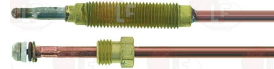

# WHIRLPOOL

Suitable for:

**3440057 THERMOCOUPLE SIT M8x1 150 cm THREAD M8x1**

WHIRLPOOL 150235

WHIRLPOOL 483286000523

Suitable for:

**3440857 THERMOCOUPLE SIT M8x1 150 cm - 10 PCS GIUNTO M8x1**

WHIRLPOOL 150235