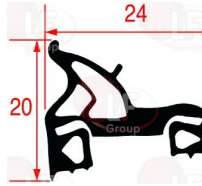

WHIRLPOOL 105713

WHIRLPOOL 771985000577

3186040 OVEN DOOR GASKET 715x645 mm
middle edged gasket
made of silicone elastomer
profile dimensions 22x15 mm
COLOUR BLACK