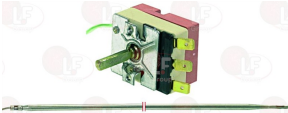

WHIRLPOOL 195032

WHIRLPOOL 771985005517

WHIRLPOOL 481227118037

3444266 SINGLE-PHASE THERMOSTAT 338°C
with manual reset
covered capillary length 830 mm - 16A 250V
button bulb $\varnothing$ 14x10 mm

3444417 SINGLE-PHASE THERMOSTAT 340°C
with manual reset
covered capillary length 900 mm - 16A 250V
bulb $\varnothing$ 3x145 mm - with stuff.gland coupling M9x1
for Convection oven (WHIRLPOOL)
for Convection oven electric (WHIRLPOOL) ADN500