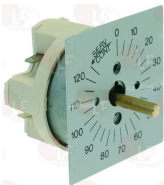

WHIRLPOOL 103431

WHIRLPOOL 771985000341