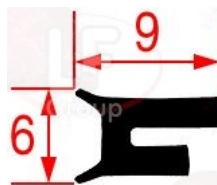

# WHIRLPOOL

**3186088 OVEN DOOR GASKET 730x665 m m**  
made of silicone elastomer  
profile dimensions 24x20 mm  
COLOUR BLACK

WHIRLPOOL 771985000576

Suitable for:

**3286036 OVEN GLASS GASKET - 20 m**  
made of silicone elastomer  
profile dimensions 9x6 mm  
COLOUR BLACK