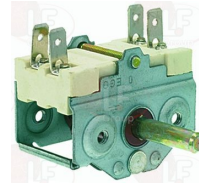

WHIRLPOOL 202227

WHIRLPOOL 771985005771

3057026 SELECTOR SWITCH 0-1 POSITIONS
contact capacity 16A 250V - max 150°C
D shaft $\varnothing$ 6x4.6 mm