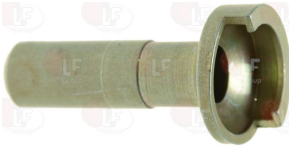

WHIRLPOOL 483286009231

3020043 PILOT GAS JET $\varnothing$ 0.36 mm