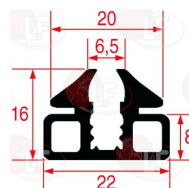

WHIRLPOOL 102878

WHIRLPOOL 771985000265

**3186409 OVEN GLASS GASKET 2010 mm**  
made of silicone elastomer  
profile dimensions 20x16 mm  
COLOUR BLACK

WHIRLPOOL 771985000382

**3186355 OVEN GLASS GASKET 2200 mm**  
made of silicone elastomer  
profile dimensions 22x16 mm  
COLOUR BLACK