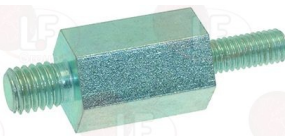

Suitable for:

**3240112 FAN ø 440 mm**  
thickness 152 mm  
total blades 6 - ø hole 9.5 mm

WHIRLPOOL 155378

**3240295 MOTOR SPACER**  
threads M6-M8  
overall height 47 mm

WHIRLPOOL 158731

WHIRLPOOL 771985003622