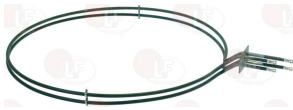

WHIRLPOOL 771985003432

Suitable for:

**3186099 HEATING ELEMENT GASKET**  
external dimensions 76x50 mm

WHIRLPOOL 153840

WHIRLPOOL 771985002750

**3755238 HEATING ELEMENT 8000W 400V**  
external  $\varnothing$  580 mm - overall height 70 mm  
flange 80x45 mm