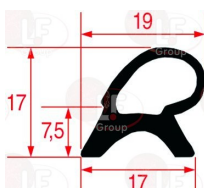

WHIRLPOOL 771985003063

3186410 OVEN DOOR GASKET 1400x640 mm
made of silicone elastomer
profile dimensions 24x20 mm
COLOUR BLACK