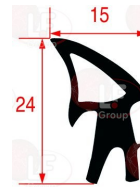

3186412 OVEN DOOR GASKET 1420 mm

made of silicone elastomer
profile dimensions 24x15 mm
COLOUR BLACK

WHIRLPOOL F50153

WHIRLPOOL 483286008201

WHIRLPOOL 771985010945