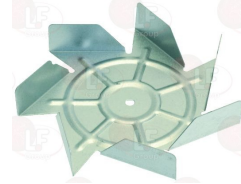

WHIRLPOOL F50071

WHIRLPOOL 483286008698

WHIRLPOOL 771985010256

**3340063 MOTOR FAN 24/28W 220/240V 50/60Hz**  
 for Convection oven electric (WHIRLPOOL) FFE4

WHIRLPOOL 105202

WHIRLPOOL 771985000535

**3340064 MOTOR FAN  $\varnothing$  145 mm**  
 for Convection oven electric (WHIRLPOOL) FFE4