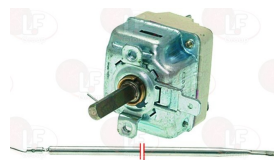

WHIRLPOOL 102730

WHIRLPOOL 483286008208

WHIRLPOOL 771985010203

3444312 SINGLE-PHASE THERMOSTAT 360°C
with manual reset
capillary length covered 1500 mm - 16A 250V
bulb $\varnothing$ 4x110 mm

3444114 SINGLE-PHASE THERMOSTAT 50-250°C
D-shaped pin 6x4.6 mm
capillary length 900 mm - 16A 250V
bulb $\varnothing$ 3x220 mm