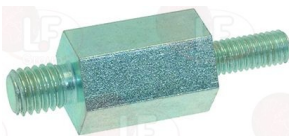

WHIRLPOOL 158731

WHIRLPOOL 771985003622

3240016 MOTOR 1052.2500 0.19Kw 220/380V 50Hz
1.4/0.9A 1400rpm