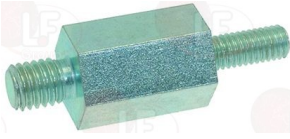

WHIRLPOOL 102699

WHIRLPOOL 771985000177

Suitable for:

Suitable for:

**3240295 MOTOR SPACER**  
threads M6-M8  
overall height 47 mm

WHIRLPOOL 158731

WHIRLPOOL 771985003622

**3240000 MOTOR WITH FAN 45W 220V 50/60Hz**  
fan ø 150 mm