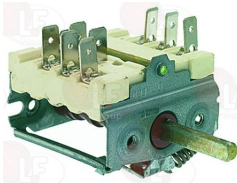

WHIRLPOOL 148271

WHIRLPOOL 771985001844

3057228 SELECTOR SWITCH 0-10 POSITIONS
contact capacity 16A 250V - max 150°C
D-shaped pin $\varnothing$ 6x4.6 mm
for Convection oven electric (WHIRLPOOL) AGS895