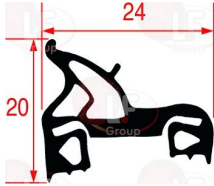

WHIRLPOOL 771985010296

**3186041 OVEN DOOR GASKET 585x395 mm**  
snap-in gasket  
made of silicone elastomer  
profile dimensions 17x17 mm  
COLOUR BLACK

WHIRLPOOL 155414

WHIRLPOOL 771985003151

**3786126 OVEN DOOR GASKET 610x430 mm**  
made of silicone elastomer  
profile dimensions 24x20 mm  
COLOUR BLACK