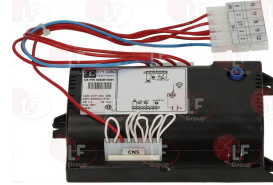

## Electronic boxes

**3091026 CONTROL BOX S4560M1010**  
 model HONEYWELL - 220/240V 50Hz 10vA  
 for 10-20 SHELVES

WHIRLPOOL 102641

WHIRLPOOL 771985000136

**3091005 KIT CONTROL BOX 571 DBC**  
 complete with cable  
 model SIT - 230V 50/60Hz  
 for Convection oven gas (WHIRLPOOL) AGS898