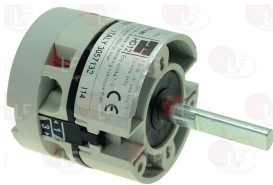

Rotary switches

3057132 BOARD SELECTOR SWITCH
contact capacity 12A 600V - max 60/75°C
D-shaped pin $\varnothing$ 6x4.6 mm

WHIRLPOOL F50105

WHIRLPOOL 483286008709

WHIRLPOOL 771985010274

3057050 CONNECTING BRACKET 28x21x16 mm
distance between hooking brackets 27 mm
f/connection between selector switch and thermost.