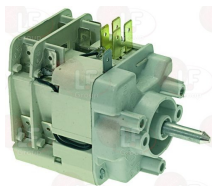

WHIRLPOOL 483286008723