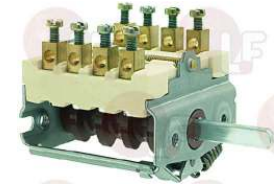

CAPIC

Suitable for:

3221097 NEUTRAL INDICATOR LAMP 220V
head \varnothing 8 mm - 120°C

CAPIC L452515

Suitable for:

3221095 ORANGE INDICATOR LAMP 230V
head \varnothing 13.5 mm - hole \varnothing 10 mm - 120°C
universal application

CAPIC E202026

3221041 OVEN LAMP E14 15W 230V
max temperature 300°C
for OVEN - PIZZA OVEN

CAPIC E201060

Rotary switches

3057073 SELECTOR SWITCH 0-1 0-1 POSITIONS
contact capacity 16A 250V - max 150°C
D-shaft \varnothing 6x4.6 mm

CAPIC E052505

Springs

3250193 COVER SPRING \varnothing 22x115 mm
length without hook 75 mm
for BRATT-PAN AND OVEN DOOR

CAPIC Q106015

CAPIC Q106020

Suitable for:

CAPIC

Suitable for:

Terminal blocks

3247011 6-POLE TERMINAL BLOCK FV122 40A 600V

for cable max 6 mm²
operating temperature 150°C
nominal voltage 450 V

CAPIC L450310