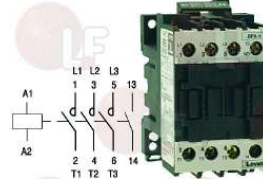

3446561 CONTACTOR LOVATO BF0910A

coil 9A 230V 50/60Hz 4.2Kw
3 normally open contacts
1 normally open auxiliary contact

CUPPONE ME0000354

CUPPONE ME0000595

CUPPONE 91310136