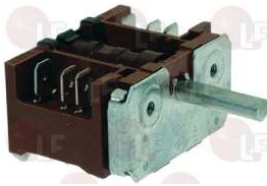

CUPPONE 91310095

Sparking and detection plugs

3020247 IONIZER ROUND SPARKING PLUG $\varnothing$ 9x40 mm
with cable length 1300 mm
overall length with cable 1450 mm
for Pizza oven electric (CUPPONE) MAX
for Pizza oven gas (CUPPONE) G9/33S