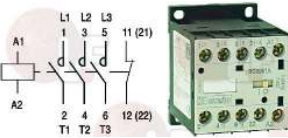

3446557 CONTACTOR LOVATO BG0901A

coil 9A 230V 50/60Hz 4Kw
3 normally open contacts
1 normally closed auxiliary contact

CUPPONE ME0000592

CUPPONE 91310155

Door glasses for oven and accessories

3520051 OVEN DOOR GLASS 320x100x5 mm

for Pizza oven electric (CUPPONE) BASE520
BASE620 - BASE720.4 - BASE720.6 - MICRO