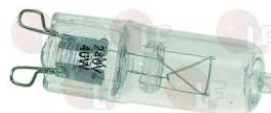

Suitable for:

CUPPONE

3221351 LAMP RECEPTACLE GASKET ø 70 mm

for Pizza oven (CUPPONE)
for Pizza oven (ZANUSSI)

CUPPONE

Suitable for:

3221649 LAMP RECEPTACLE WITH GLASS E14

WITHOUT BULB
lamp glass ø 72 mm
mounting hole ø 68 mm
max temperature 300°C
for Pizza oven (CUPPONE)
for Pizza oven (PIZZA GROUP)
for Pizza oven (WHIRLPOOL)
for Pizza oven (ZANUSSI)

CUPPONE ME0000360

CUPPONE 91310180

CUPPONE ME0000361

CUPPONE 91310186

CUPPONE 57152

3221350 LAMP RECEPTACLE WITH LAMP E14 15W 230V

lamp glass ø 42 mm
mounting hole ø 38 mm
max temperature 300°C
for Pizza oven (CUPPONE)
for Pizza oven (TORNATI FORNI)

CUPPONE ME0000363

CUPPONE 91310185

3221382 NEUTRAL HALOGEN LAMP G9 42W 230V

for Pizza oven (PIZZA GROUP) - Series ENTRY
Series PROFESSIONAL
for Pizza oven electric (CUPPONE) TH430/2M
TH430M

CUPPONE 91310206

3221041 OVEN LAMP E14 15W 230V

max temperature 300°C
for OVEN - PIZZA OVEN

CUPPONE ME0000375

CUPPONE 91310190

3221061 OVEN LAMP E14 25W 230V

max temperature 300°C
for Pizza oven electric (CUPPONE) PA24

CUPPONE ME0000370

CUPPONE 91310191

2110636 OVEN LAMP RECEPTACLE GLASS

thread ø 34 mm - overall height 36 mm
for Pizza oven electric (TORNATI FORNI) EUROPA66
EUROPA69

CUPPONE ADN00005