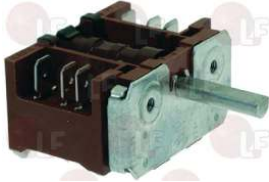

EGO 0000617079 EGO 617079

3057178 SELECTOR SWITCH 0-1 POSITIONS
contact capacity 16A 250V - max 150°C
D-shaped pin 6x4.6 mm
for Pizza oven (OEM)

EGO 4942915707

3057216 SELECTOR SWITCH 0-1 POSITIONS
contact capacity 16A 230V - max 150°C
D-shaped pin 6x4.6 mm
for Pizza oven electric (FORNITALIA) BIJOU 40
BIJOU 60

EGO 4941015702 EGO 4942915704

3057073 SELECTOR SWITCH 0-1 0-1 POSITIONS
contact capacity 16A 250V - max 150°C
D-shaft ø 6x4.6 mm

EGO 4942015000

Suitable for:

EGO

Suitable for:

5030542 SELECTOR SWITCH 2 POSITIONS

contact capacity 16A 250V - max 150°C
D-shaped pin ø 6x4.6 mm
for Pizza oven (CUPPONE) BS430/1M
for Pizza oven electric (CUPPONE) BASE520
BASE620 - BASE720.4 - BRUTUS - TZ420/1M
TZ425/1M - TZ425/2M - TZ430/1M - TZ430/2M
TZ435/1M - TZ435/2M