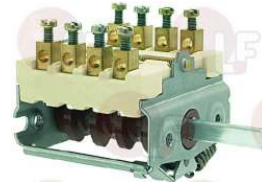

EGO 0000617079 EGO 617079

3057178 SELECTOR SWITCH 0-1 POSITIONS
contact capacity 16A 250V - max 150°C
D-shaped pin 6x4.6 mm
for Pizza oven (OEM)

EGO 4942915707

3057216 SELECTOR SWITCH 0-1 POSITIONS
contact capacity 16A 230V - max 150°C
D-shaped pin 6x4.6 mm
for Pizza oven electric (FORNITALIA) BIJOU 40
BIJOU 60

EGO 4941015702 EGO 4942915704

3057073 SELECTOR SWITCH 0-1 0-1 POSITIONS
contact capacity 16A 250V - max 150°C
D-shaft ø 6x4.6 mm

EGO 4942015000

Suitable for:

EGO

Suitable for:

5030542 SELECTOR SWITCH 2 POSITIONS