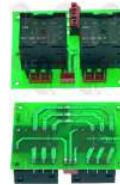

## Electronic printed-circuit boards

**3390047 ELECTRONIC CONTROL BOARD 372x138 mm**  
complete with knobs  
for Pizza oven (FORNITALIA) 105/105 - 65/65

FORNITALIA K105/10522

FORNITALIA 105/Z22

FORNITALIA 65/Z22

**3390049 REMOTE CONTROL CIRCUIT BOARD 120x95 mm**  
for Pizza oven (FORNITALIA) 105/105 - 65/65

FORNITALIA K105/10523

FORNITALIA 105/Z23

FORNITALIA 65/Z23