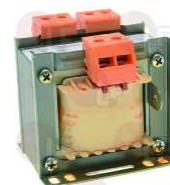

FORNITALIA K105/10526

FORNITALIA 105/Z26

FORNITALIA 65/Z26