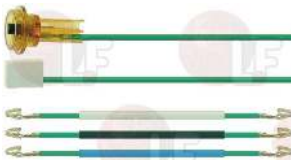

SAECO 288582200

1397006 BOILER TEMPERATURE PROBE NTC

SAECO 12000081

1397007 BOILER TEMPERATURE PROBE 230V