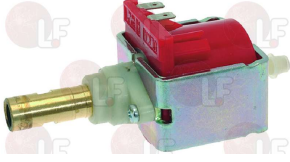

Suitable for:

Suitable for:

1122735 VIBRATORY PUMP EX5 48W 230V 50Hz

1349652 90° FITTING ø 1/8 F

fittings ø 1/8" - ø 6 mm
pressure max 15 bar
water temperature max 20°C
integrated diode (1N 4007P)
lead connector 6.3x0.8 mm