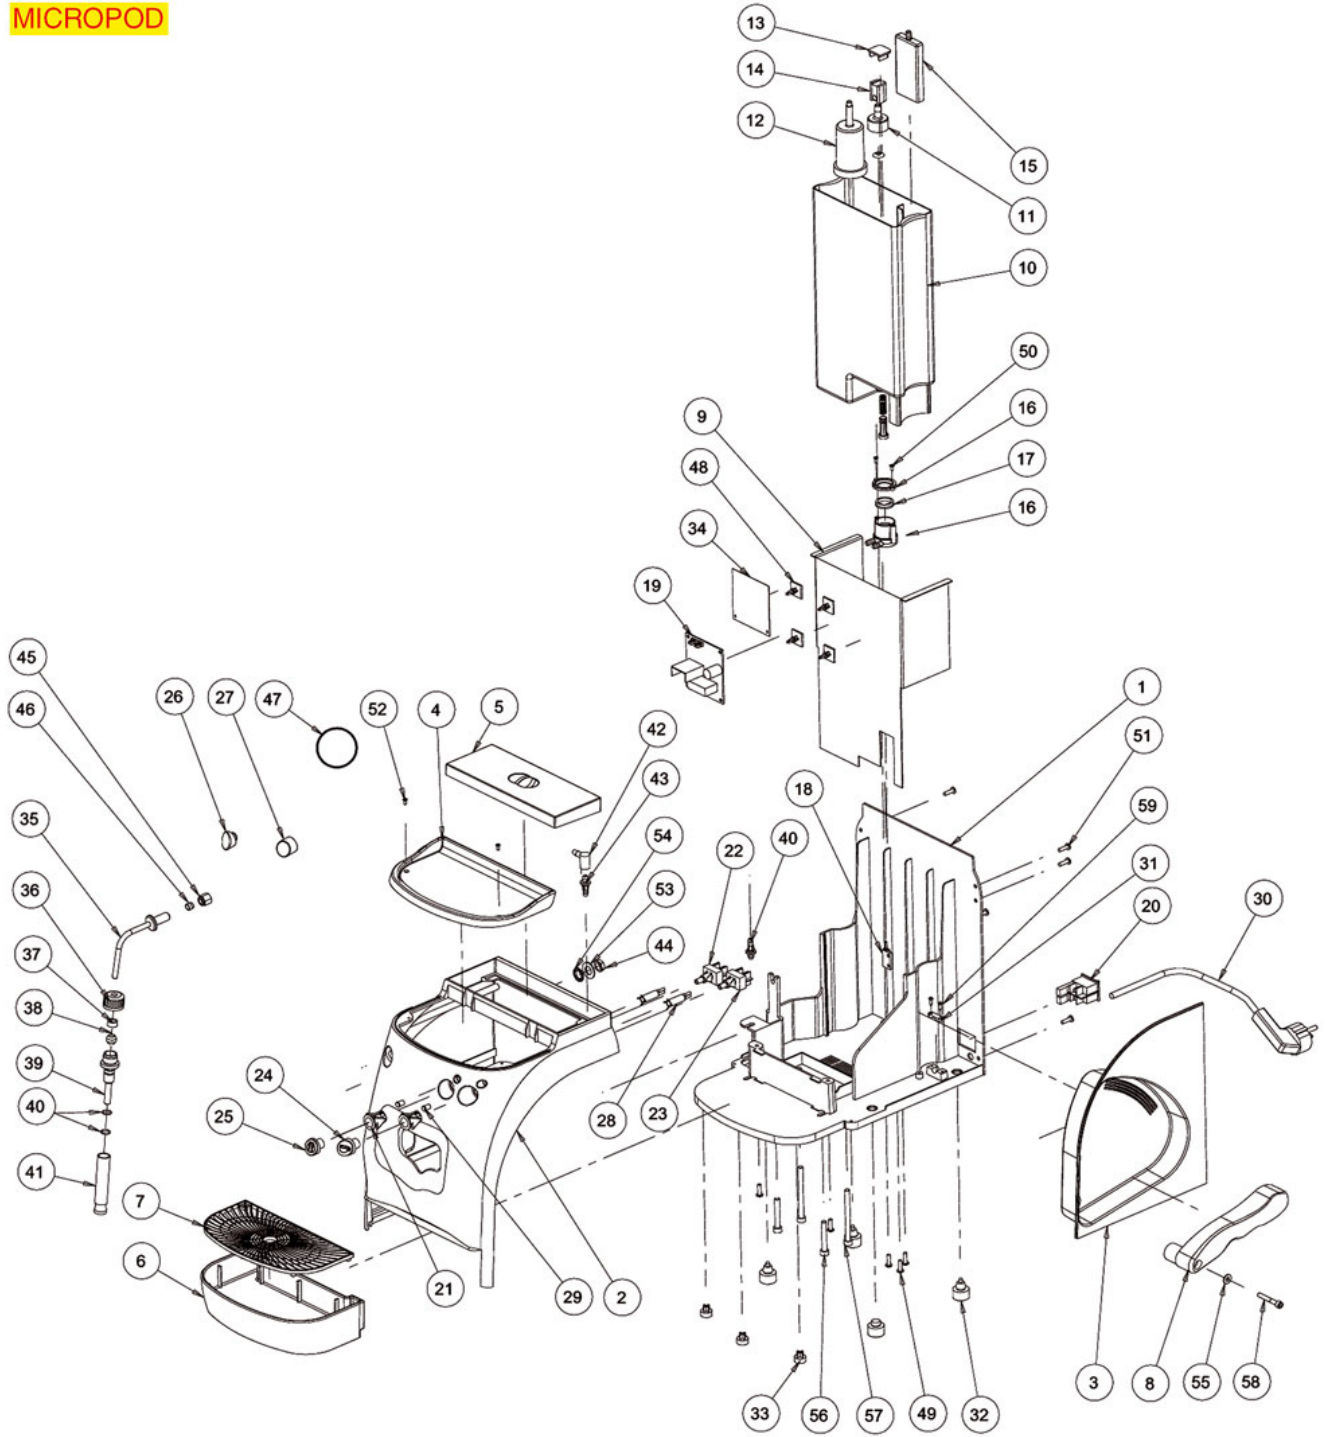

POD COFFEE MACHINE MICROPOD CASE

MICROPOD

PAVONI

Position	LF code no.	Description
8	1225049	DELIVERY LEVER
10	1080205	WATER CONTAINER 2L WITH FLOATER
10	1080206	
17	1786151	SILICONE LIP GASKET GDI062
22	3319222	BIPOLAR SWITCH 16A 250V
23	1319005	BIPOLAR SWITCH 16A 250V
40	3243139	O-RING 02025 EPDM
47	1028001	PAVONI LOGO STICKER