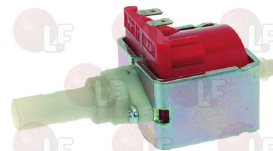

PAVONI 453204

1122737 VIBRATORY PUMP EP5 48W 230V 50Hz
fittings $\varnothing$ 1/8" - $\varnothing$ 6 mm
pressure max 15 bar
water temperature max 20°C
integrated diode (1N 4007P)
lead connector 6.3x0.8 mm