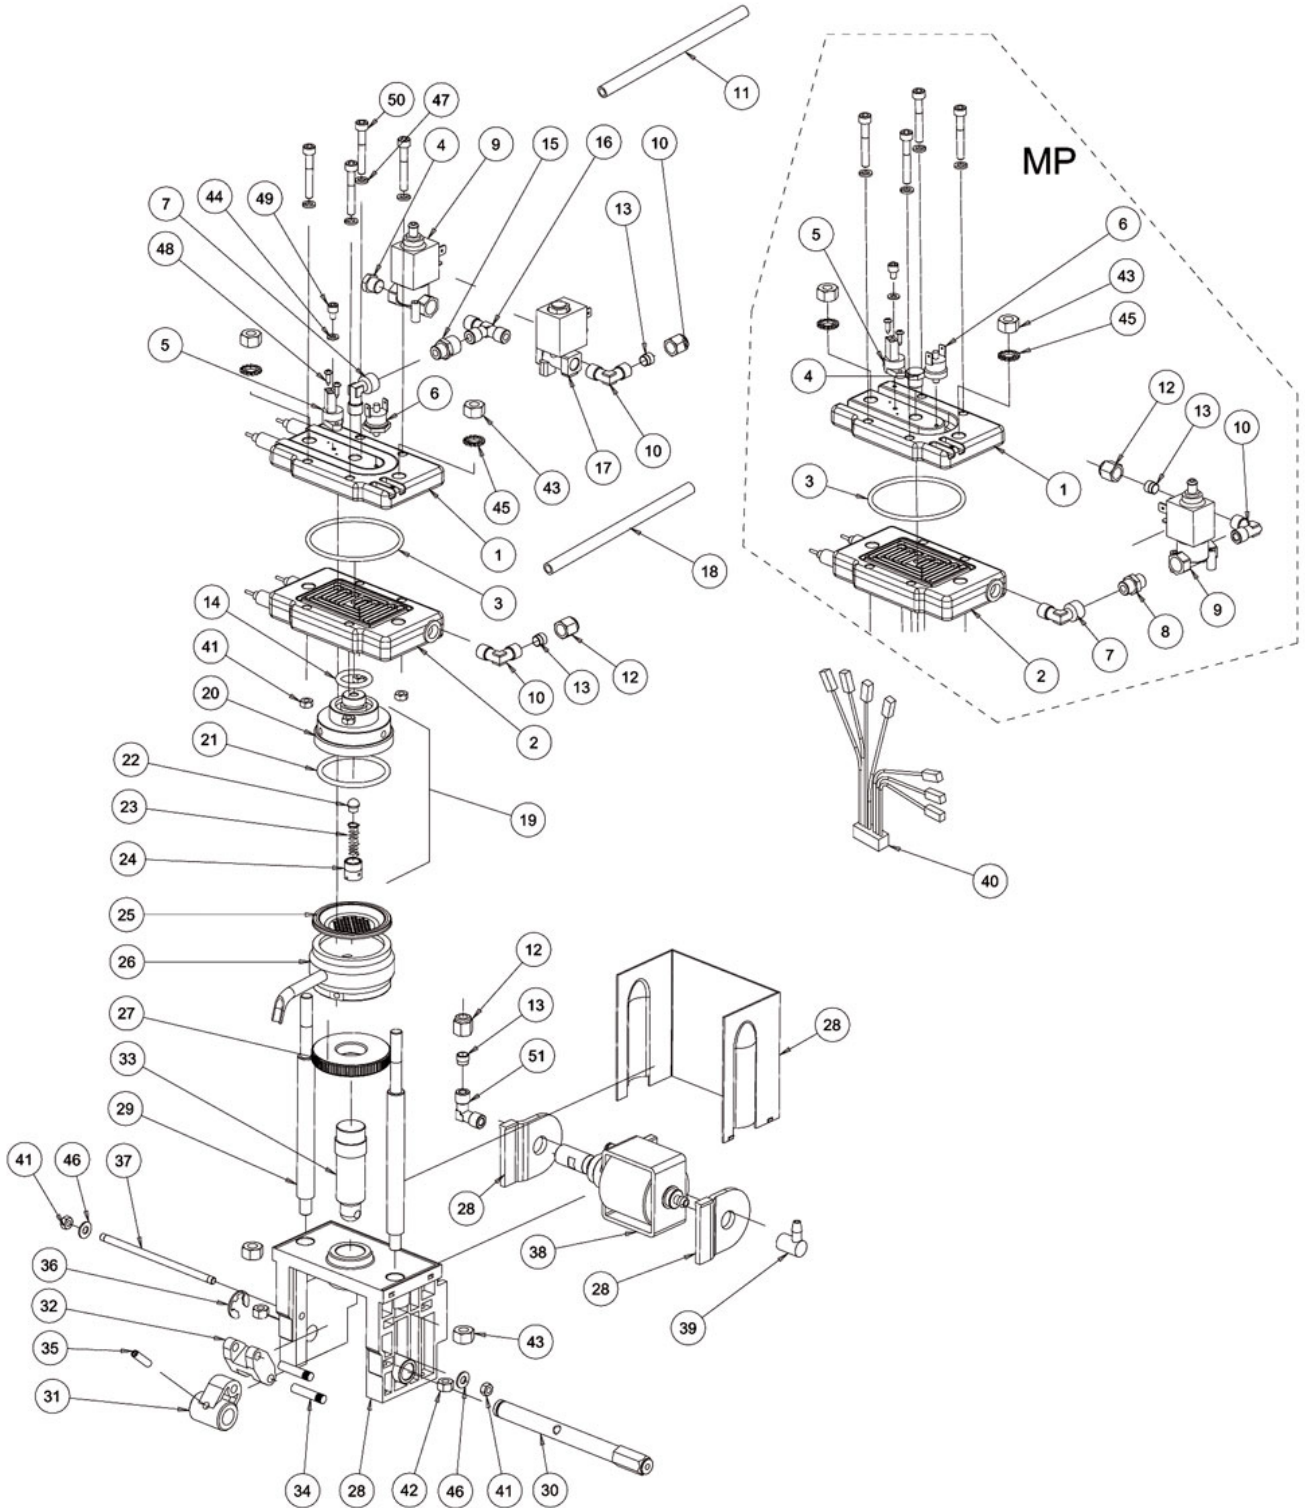

COFFEE MACHINE POD MICROPOD GROUP

MICROPOD

PAVONI

Position	LF code no.	Description
3	1786153	O-RING 03256 BLACK VITON
6	1444206	CONTACT THERMOSTAT 145°C M4
9	1120187	3-WAY SOLENOID VALVE OLAB ø 1/8"F 230V
14	1786154	O-RING 02056 BLACK VITON
17	1120186	2-WAY SOLENOID VALVE CEME ø 1/8"F 230V
19	1192145	COFFEE DELIVERY GROUP
19	1192146	COFFEE DELIVERY GROUP
21	1786152	OR GASKET 04175 VITON BLACK
22	1786080	SILICONE MUSHROOM GASKET
23	1250286	SPRING ø 7.5x24 mm
24	1510003	GROUP SPRAYER ø 12 mm M12x1 H13
25	1081077	SHOWER SCREEN ø 55 mm TY38
25	1081084	SHOWER SCREEN ø 55 mm TY1
26	1086036	COMPLETE SHOWER HOLDER SCREEN TY38
26	1086037	COMPLETE SHOWER HOLDER SCREEN TY1
31	1192142	"T" SHAPED UNIT CONTROL CAM
32	1192143	"H" SHAPED MIDDLE CAM
34	1192144	PIN FOR CAMS ø 6x32 mm
38	1122735	VIBRATORY PUMP EX5 48W 230V 50Hz