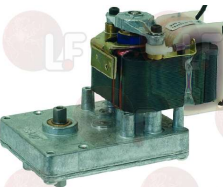

RHEA VENDORS 0090002182

RHEA VENDORS 0090002186

1240298 GEARMOTOR 24VDC 2.4W 24RPM
for cams
for spout arm motion
for glass dispenser
for Vending machine (RHEA VENDORS) CUBO - ECOLUCE
LUCE - LUCEX2 - MAXILUCE - MIDI - SAGOMA - XL
XS