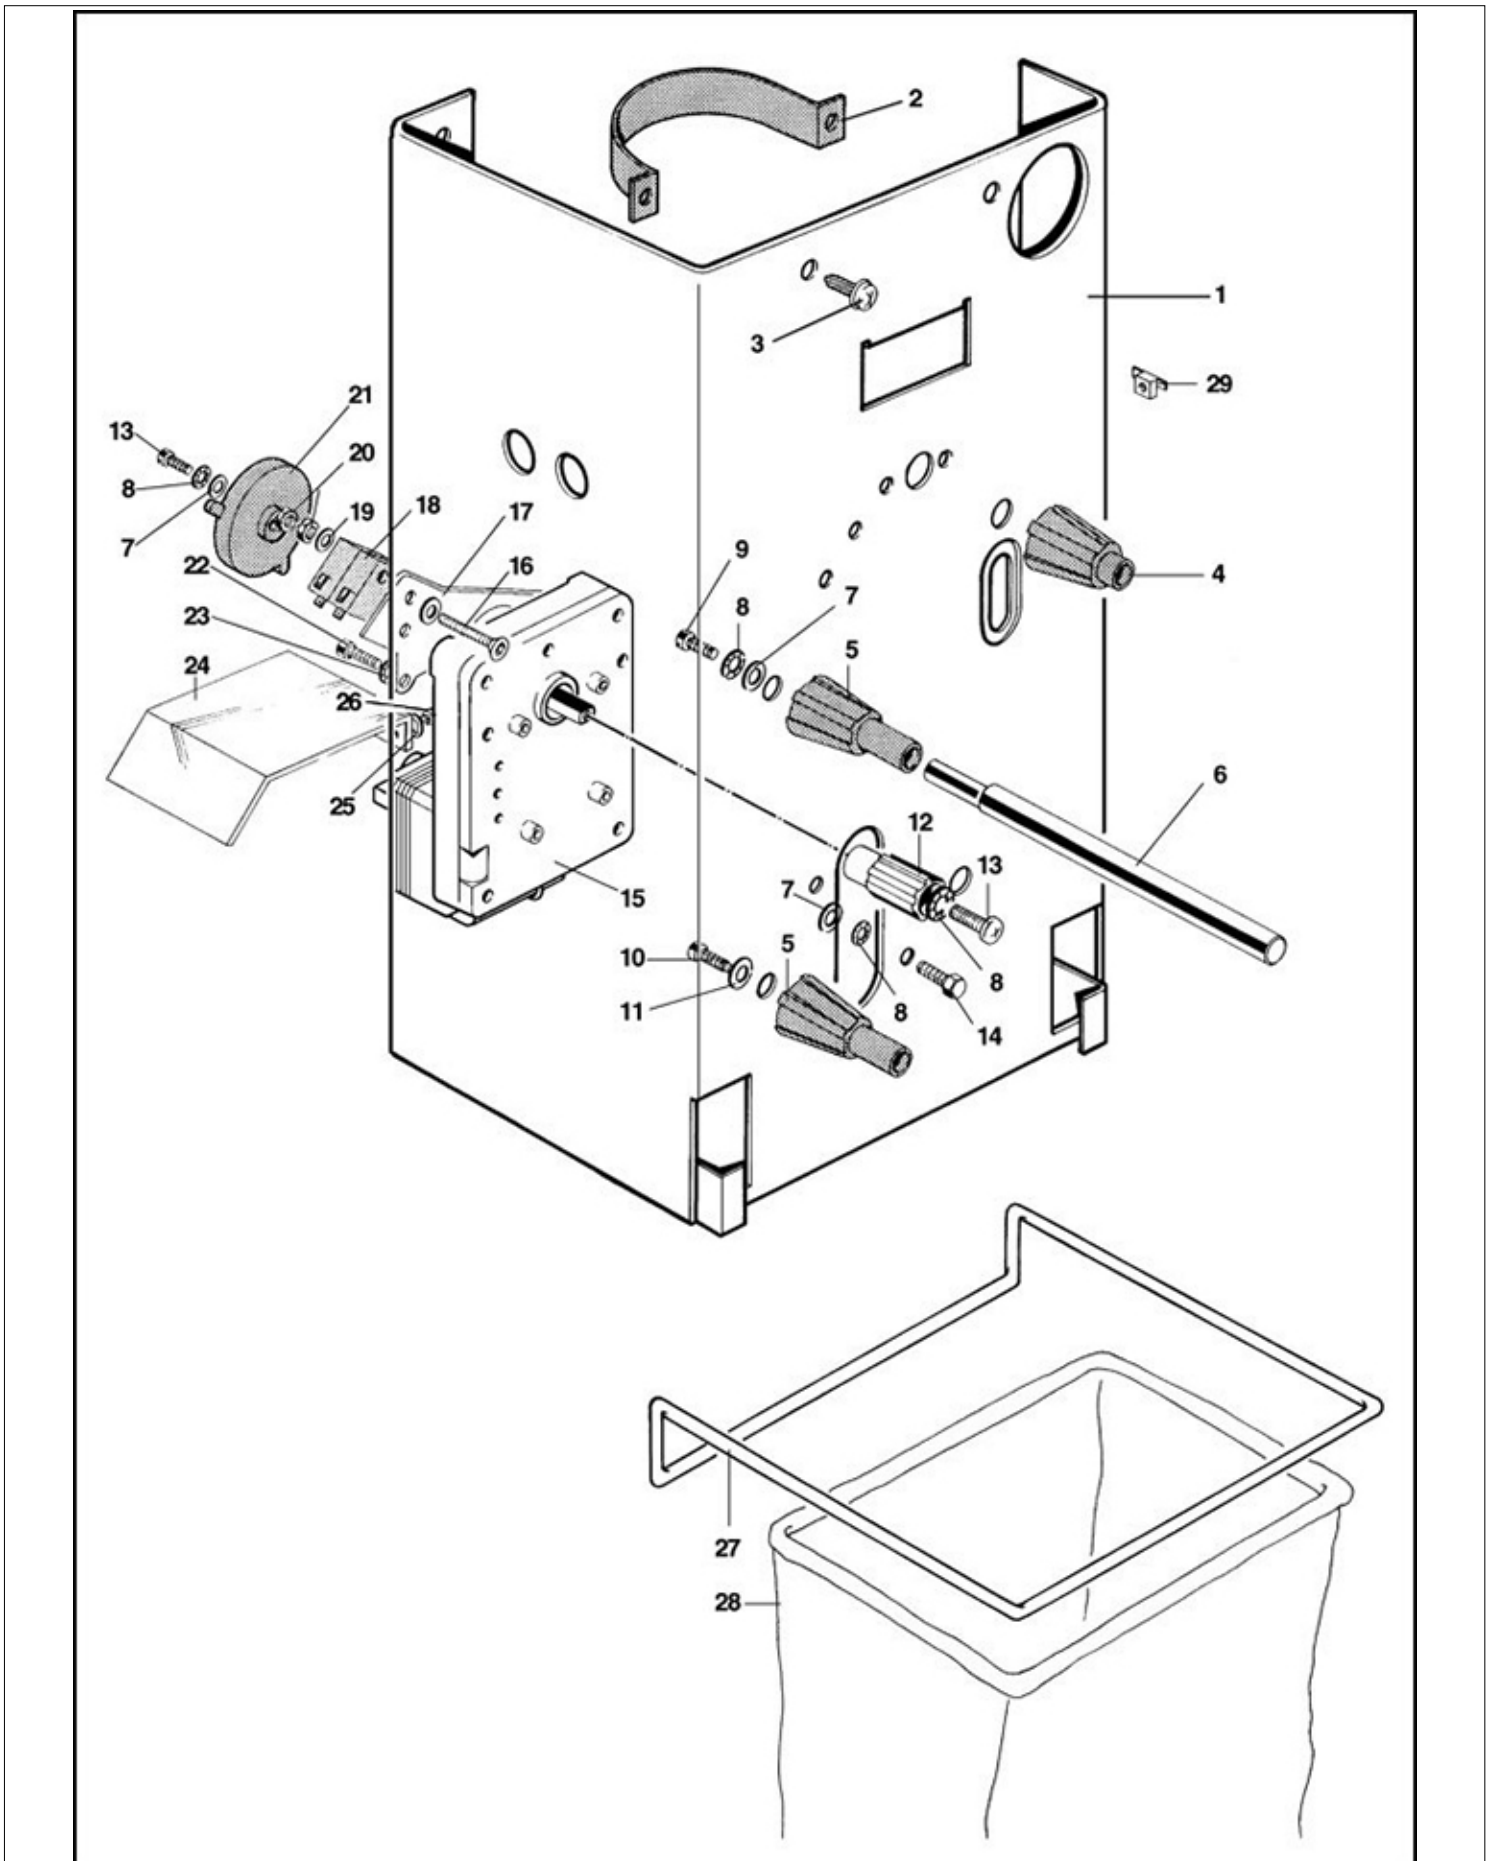

RHEA VENDORS

Position	LF code no.	Description
5	1251183	GRIND.BURRS(PAIR)RHEA LH
9	1324146	BALANCING PIN $\varnothing$ 5x27 mm
10	1250322	SPRING $\varnothing$ 4x24 mm FOR BALANCING PIN

SAGOMA E GROUP SUPPORT

Positions without LF code no.: upon request