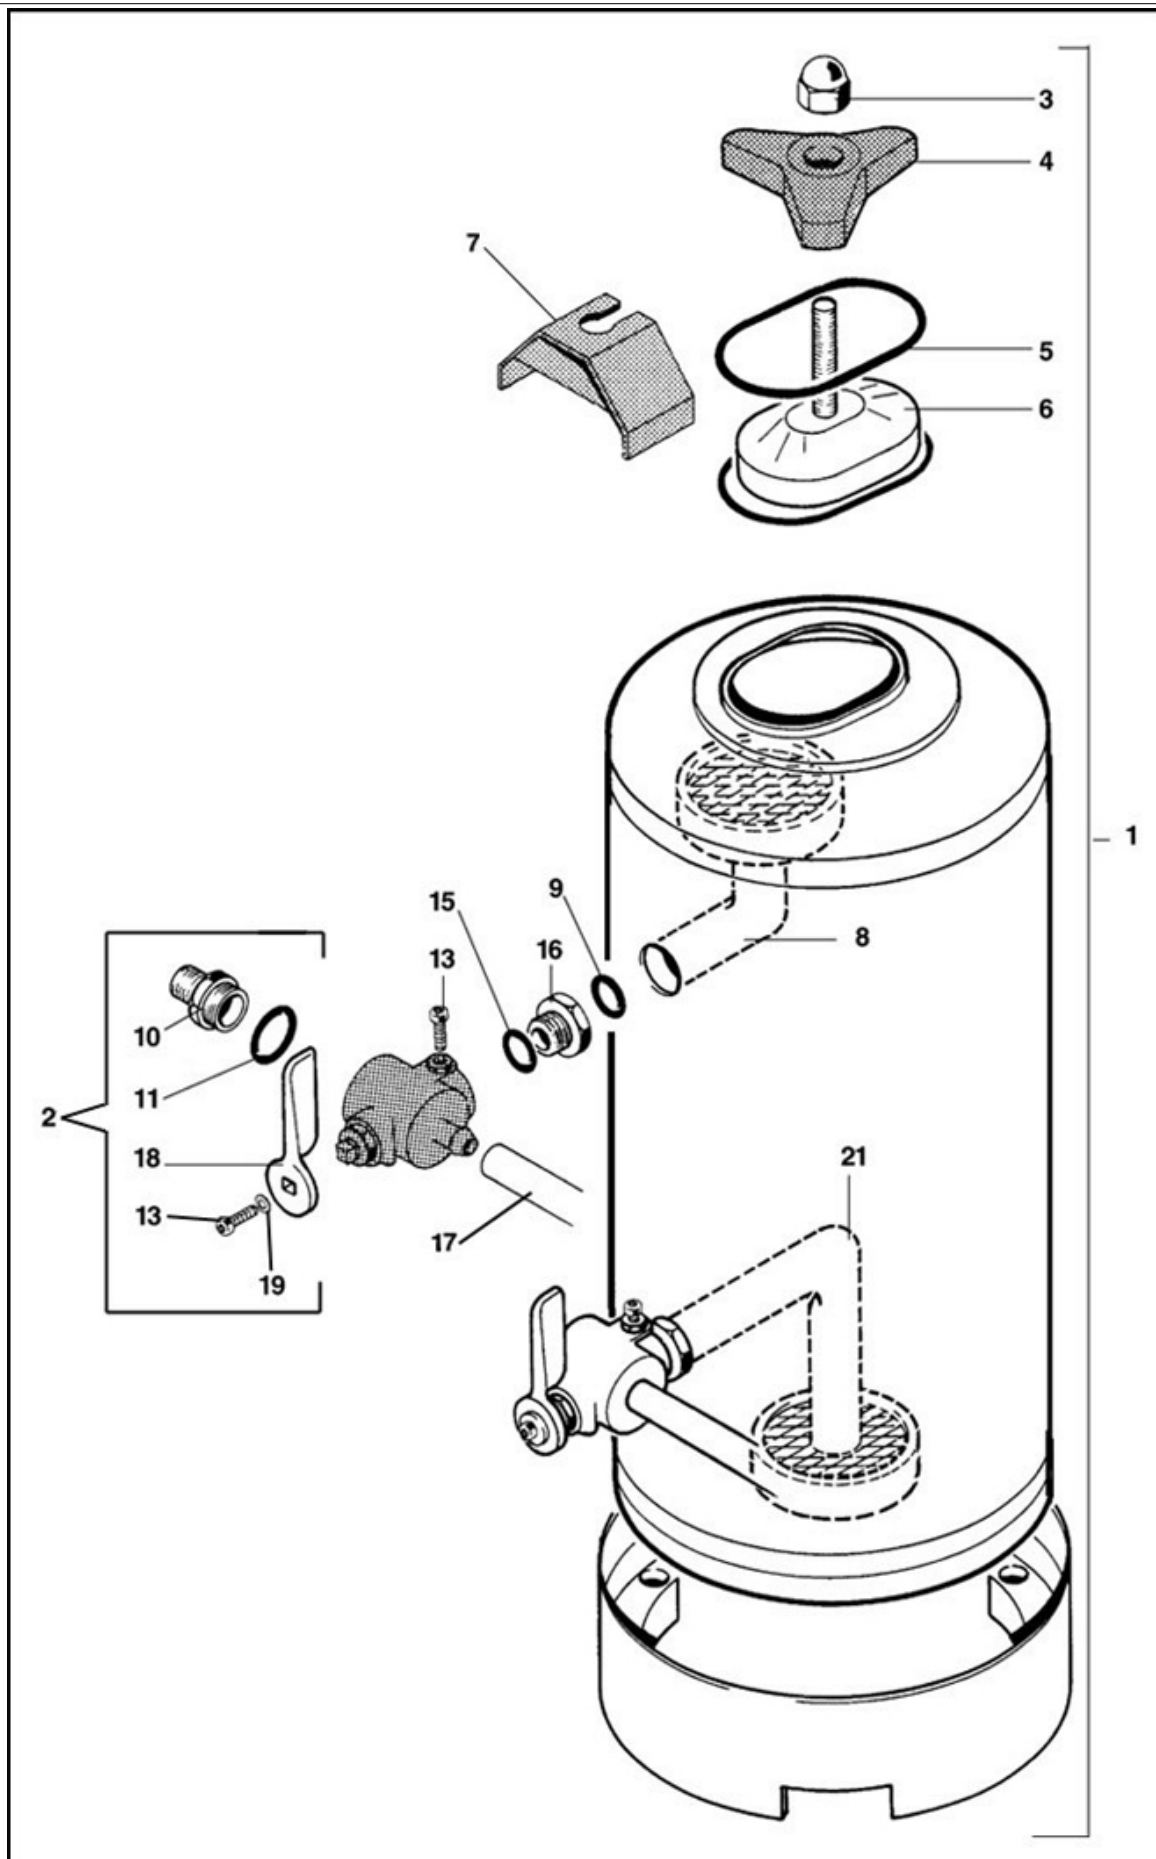

SAGOMA E WATER SOFTENER

RHEA VENDORS

Position	LF code no.	Description
9	1186472	O-RING 04075 EPDM
11	3243086	O-RING 0117 EPDM