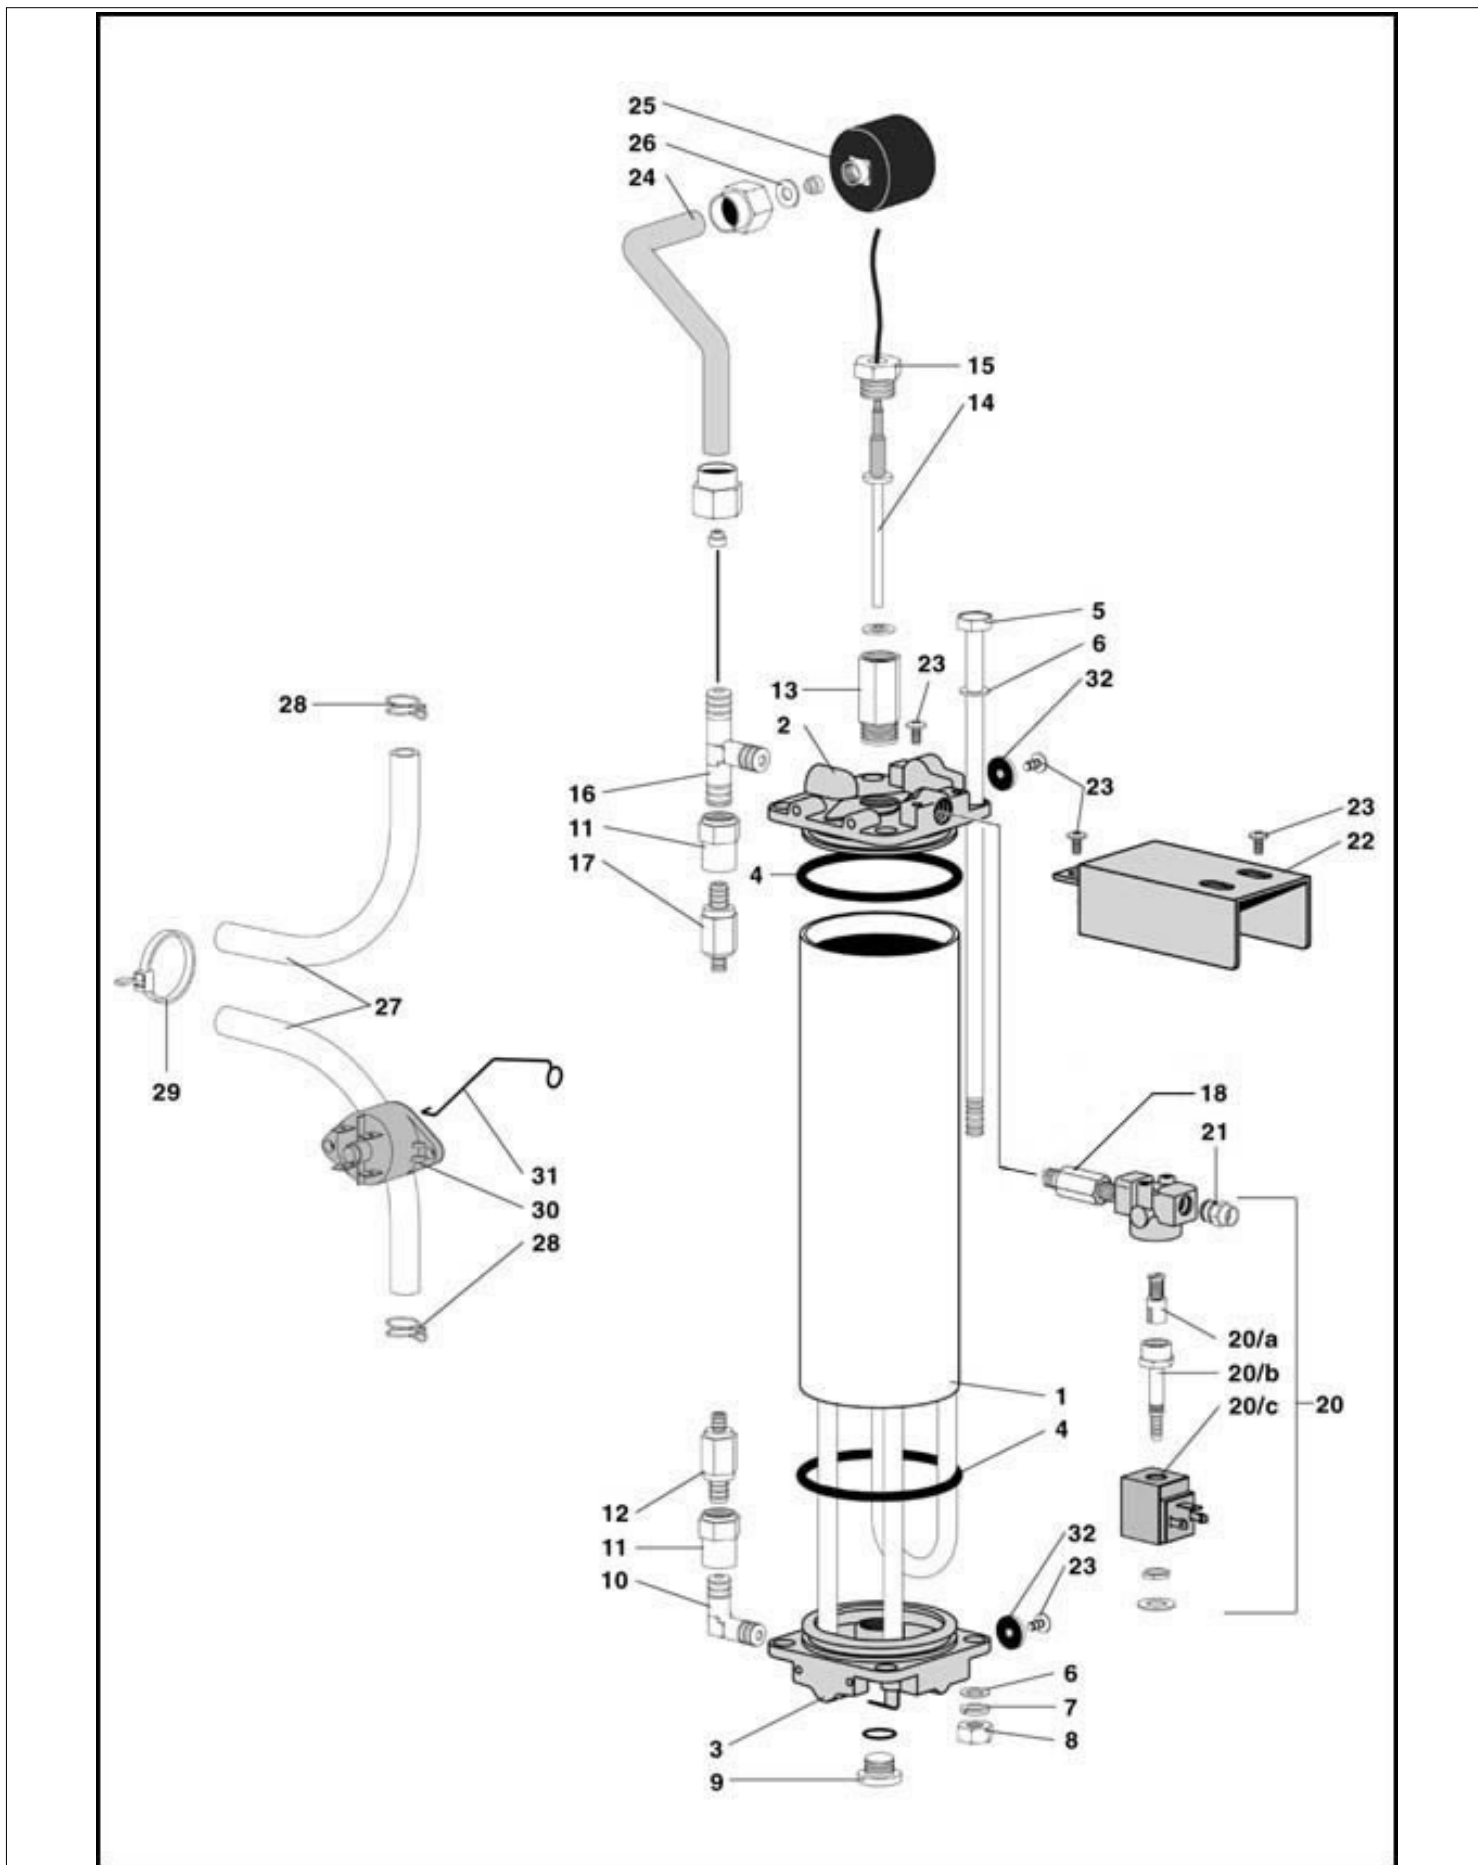

RHEA VENDORS

Position	LF code no.	Description
4	1786011	O-RING 0164 VITON
12	1523700	NON-RETURN VALVE $\varnothing$ 1/8"M-1/8"M
17	1523067	EXPANSION VALVE $\varnothing$ 1/8"M-1/8"M
20	1120051	SOLENOID VALVE CORE ODE
20	1120112	COIL ODE BDA08024CS 24Vdc 8W 50/60Hz
20	1120193	SLEEVE FOR ODE SOLENOID VALVE
20	1120202	SOLENOID VALVE ODE 3 VIE $\varnothing$ 1/8" 24V 8W
27	1449286	SILICONE HOSE $\varnothing$ 6x12 SHORE 60 - 100 m
27	1449686	SILICONE HOSE $\varnothing$ 6x12 SHORE 60 - 10 m
32	1786041	RUBBER GASKET $\varnothing$ 15x5x2 mm

LUCE KETTLE 150 mm

Positions without LF code no.: upon request