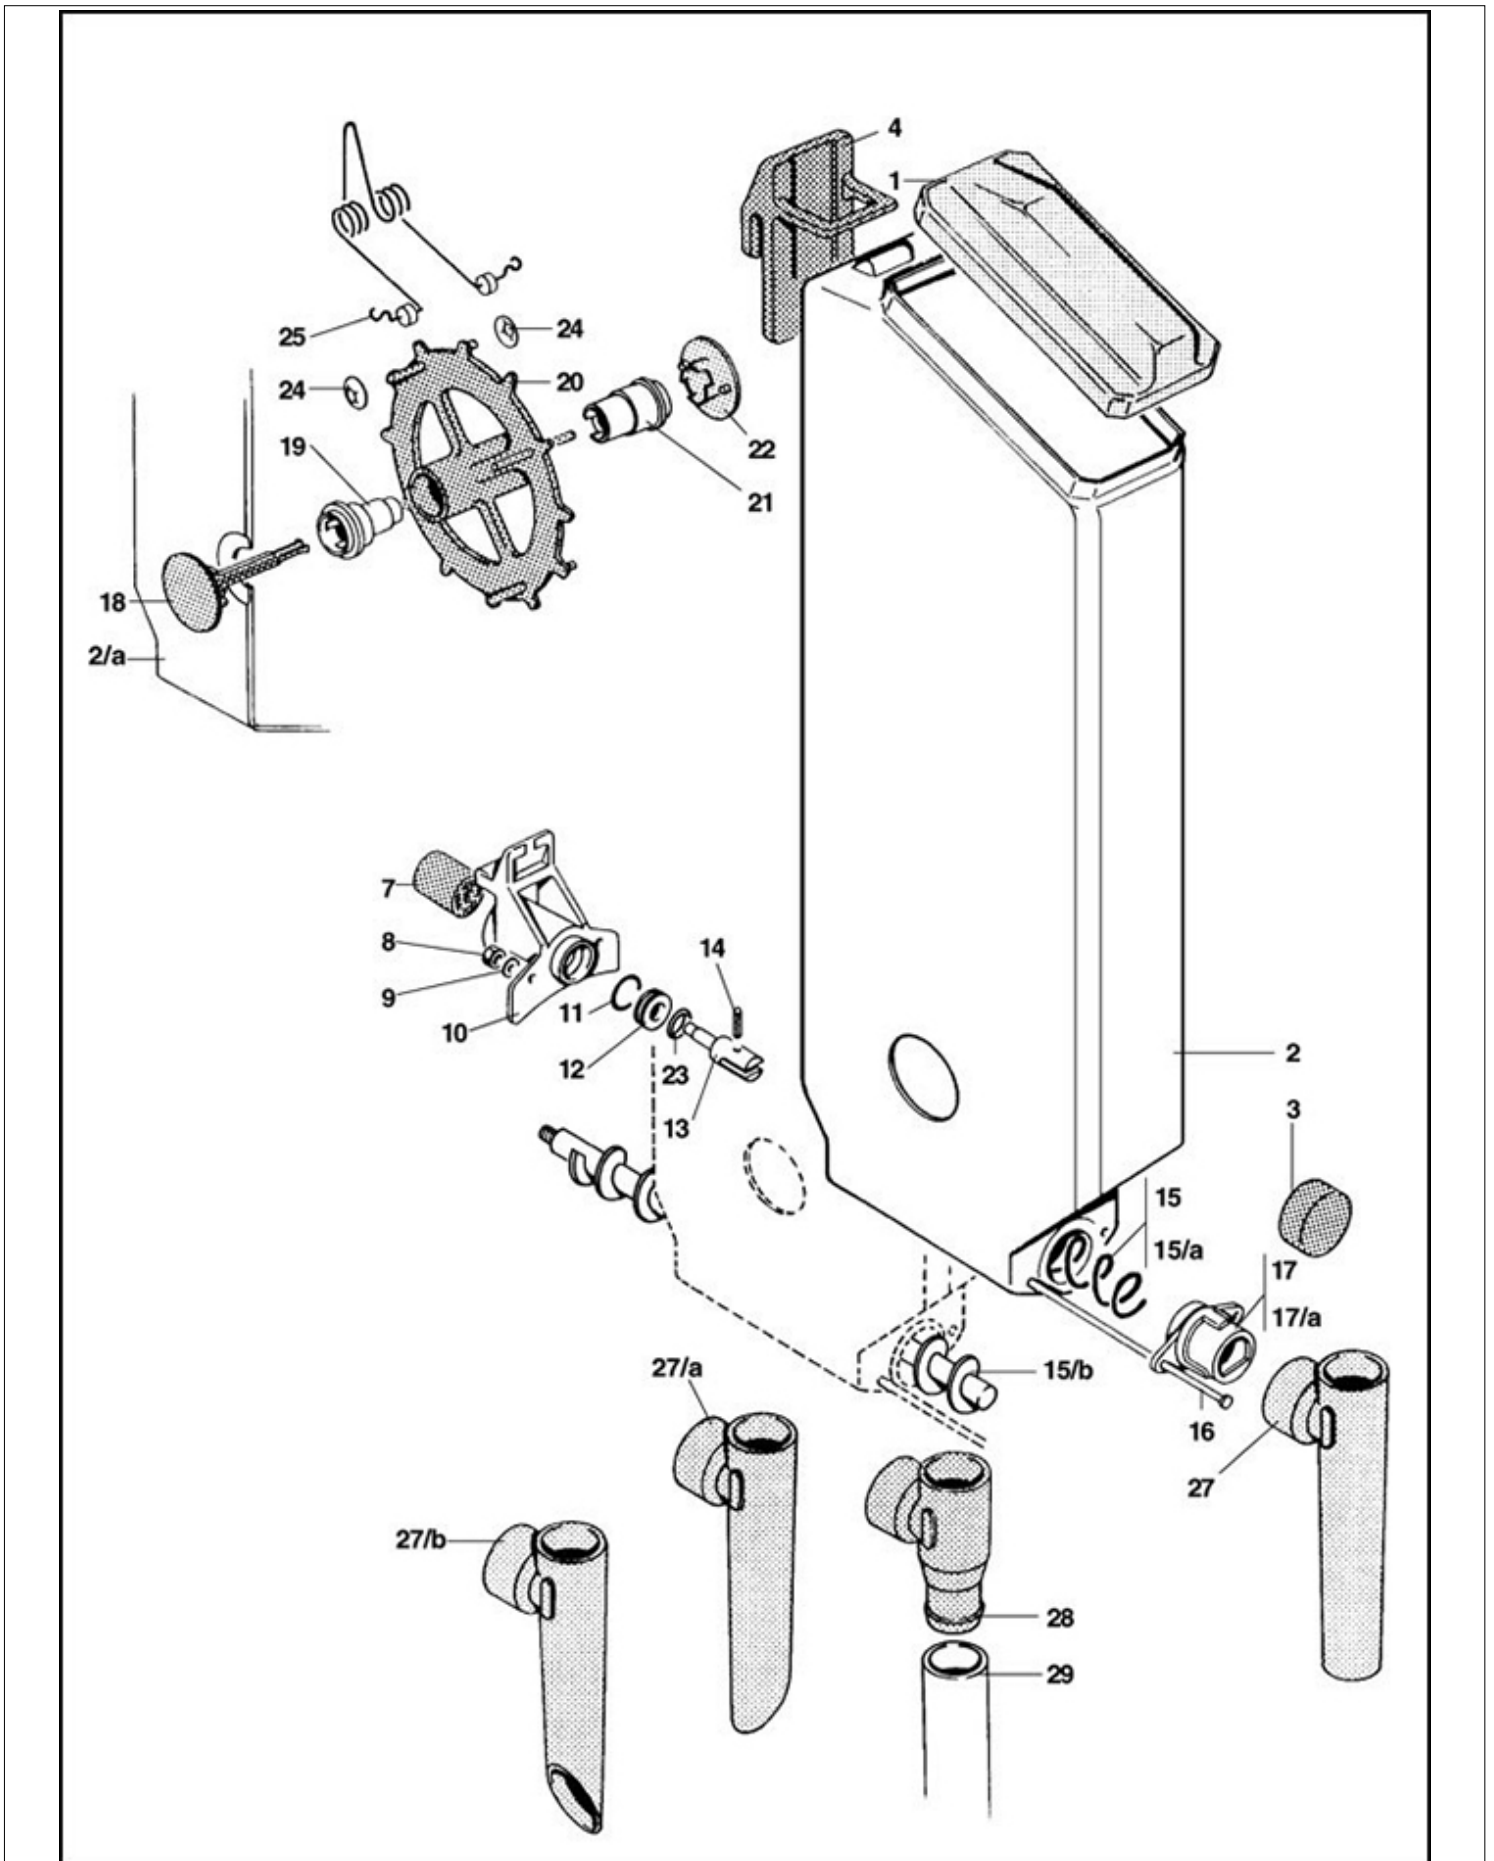

RHEA VENDORS

Position	LF code no.	Description
1	1240298	GEARMOTOR 24VDC 2.4W 24RPM
3	3240123	MICROSWITCH 16A 250V
11	1240198	JUG MOTOR SHAFT
20	3240123	MICROSWITCH 16A 250V
27	1022025	MOVABLE COVER FOR SPOUTS
28	1022055	COFFEE SPOUT
30	1250329	SPRING $\varnothing$ 5x23 mm
33	1022054	SUPPORT PLATE FOR SPOUTS

SAGOMA E SOLUBLES TANKS

Positions without LF code no.: upon request