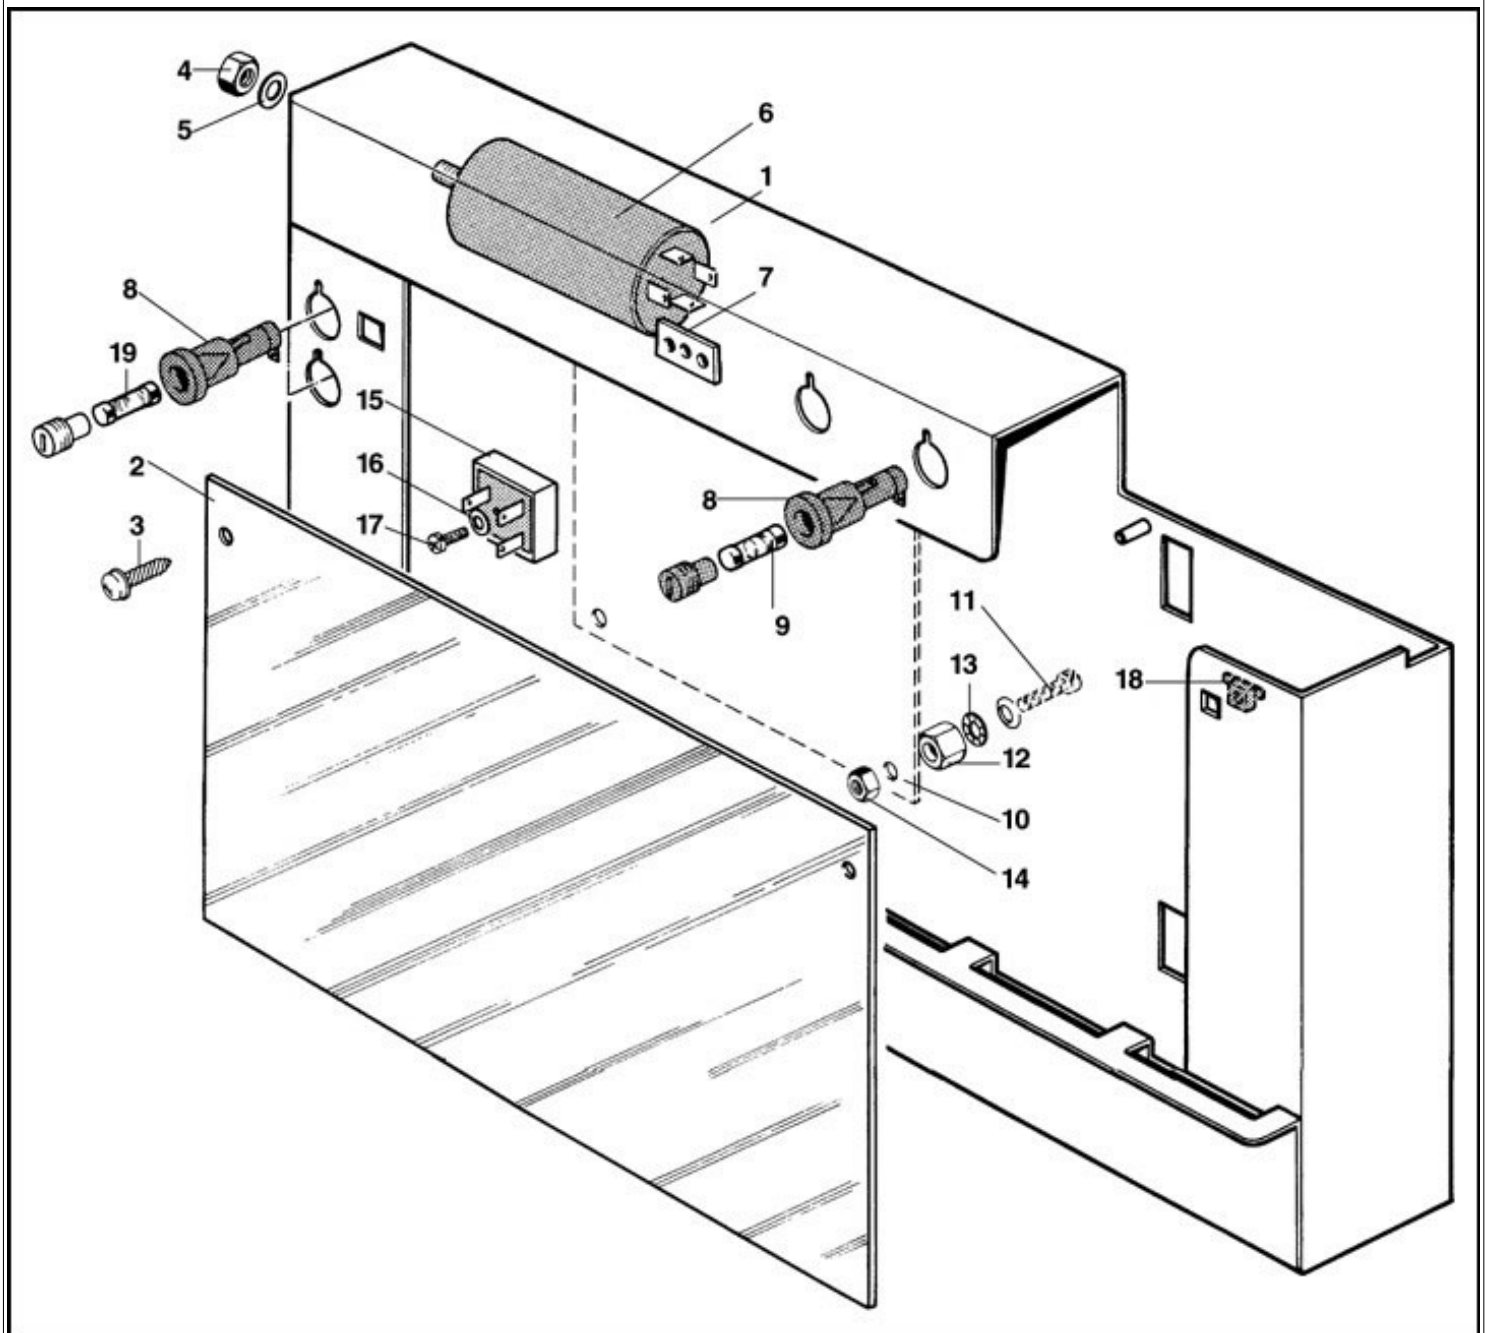

RHEA VENDORS

Position	LF code no.	Description
9	1186472	O-RING 04075 EPDM
11	3243086	O-RING 0117 EPDM

SAGOMA E ELECTRICAL PANEL E/4