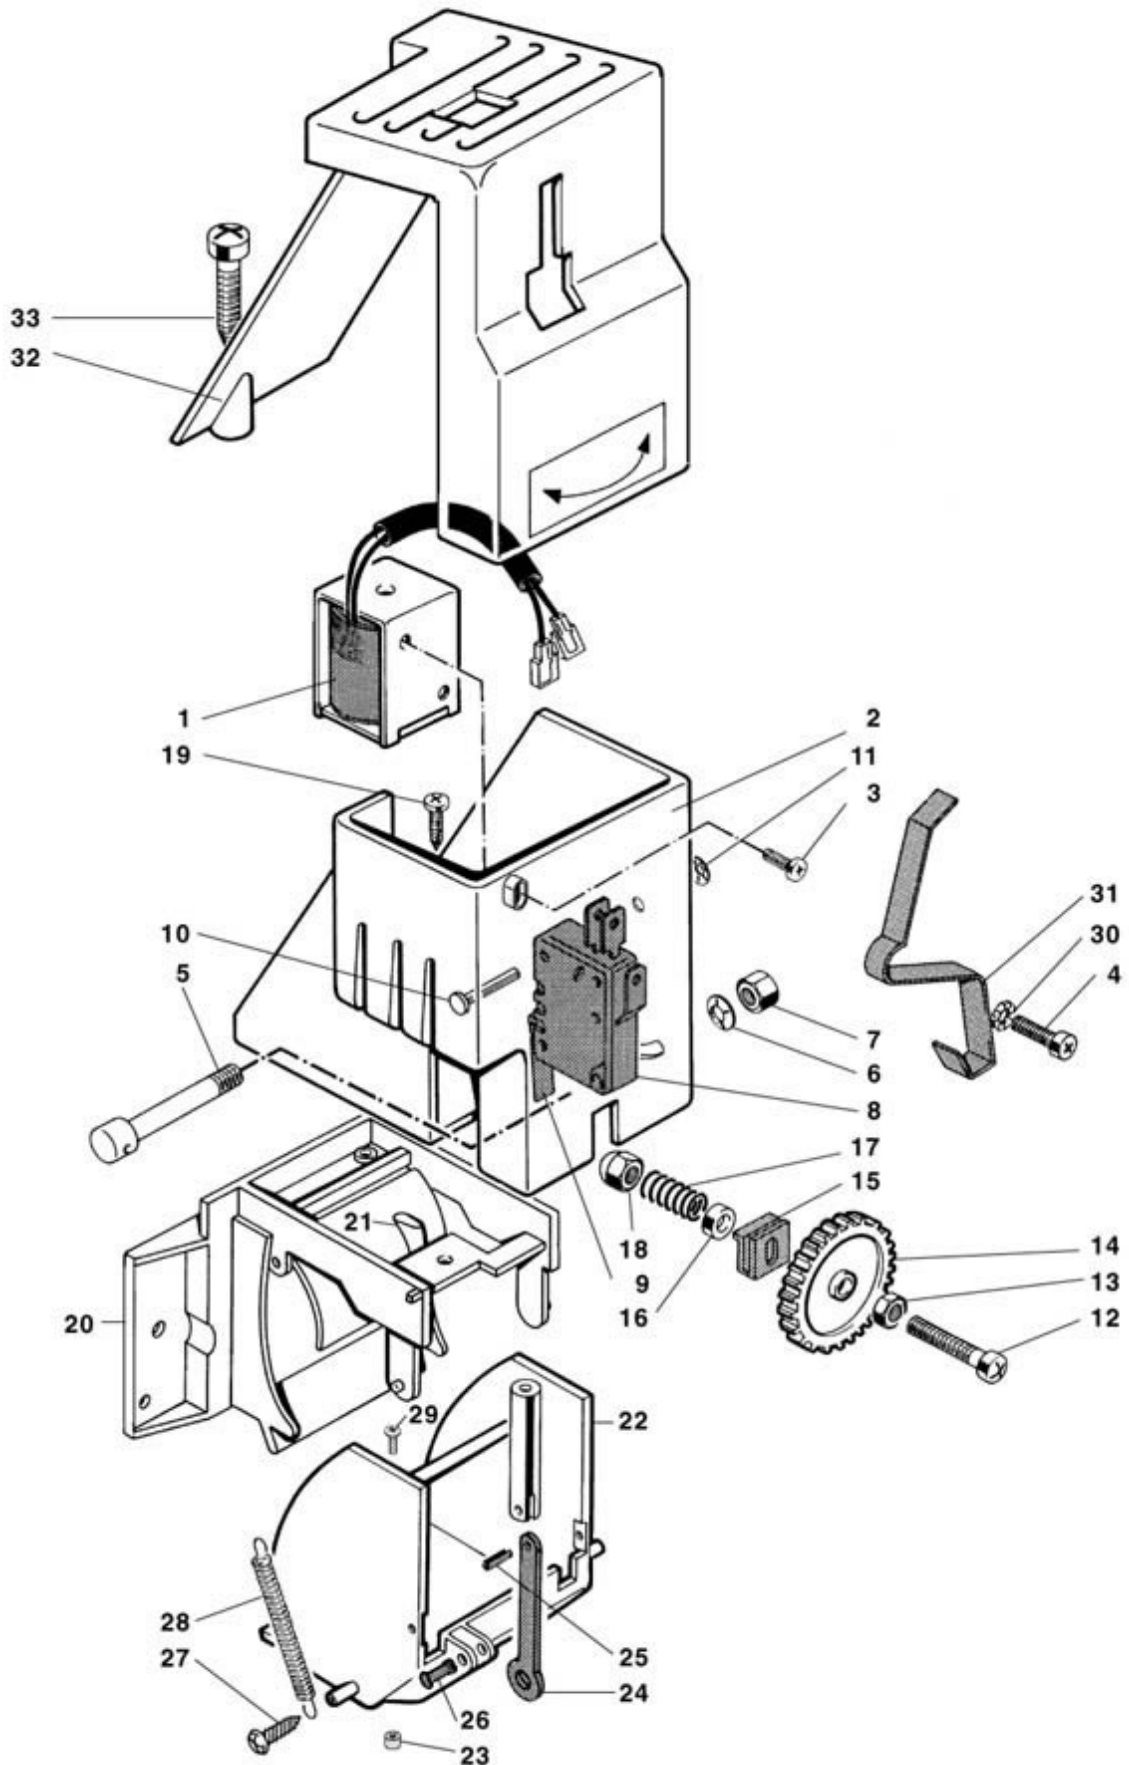

XSE DOSING GROUP

Positions without LF code no.: upon request

RHEA VENDORS

Position	LF code no.	Description
1	1121003	ELECTROMAGNET 24VDC
8	3240123	MICROSWITCH 16A 250V
20	1090067	DOSER CASE
21	1090044	BRACKET FOR DISPENSER BODY
22	1095162	CONVEYOR FOR BLACK COFFEE
28	1250276	SPRING $\varnothing$ 4.5x34 mm FOR DISPENSER BODY
31	1090066	DOSER PEG