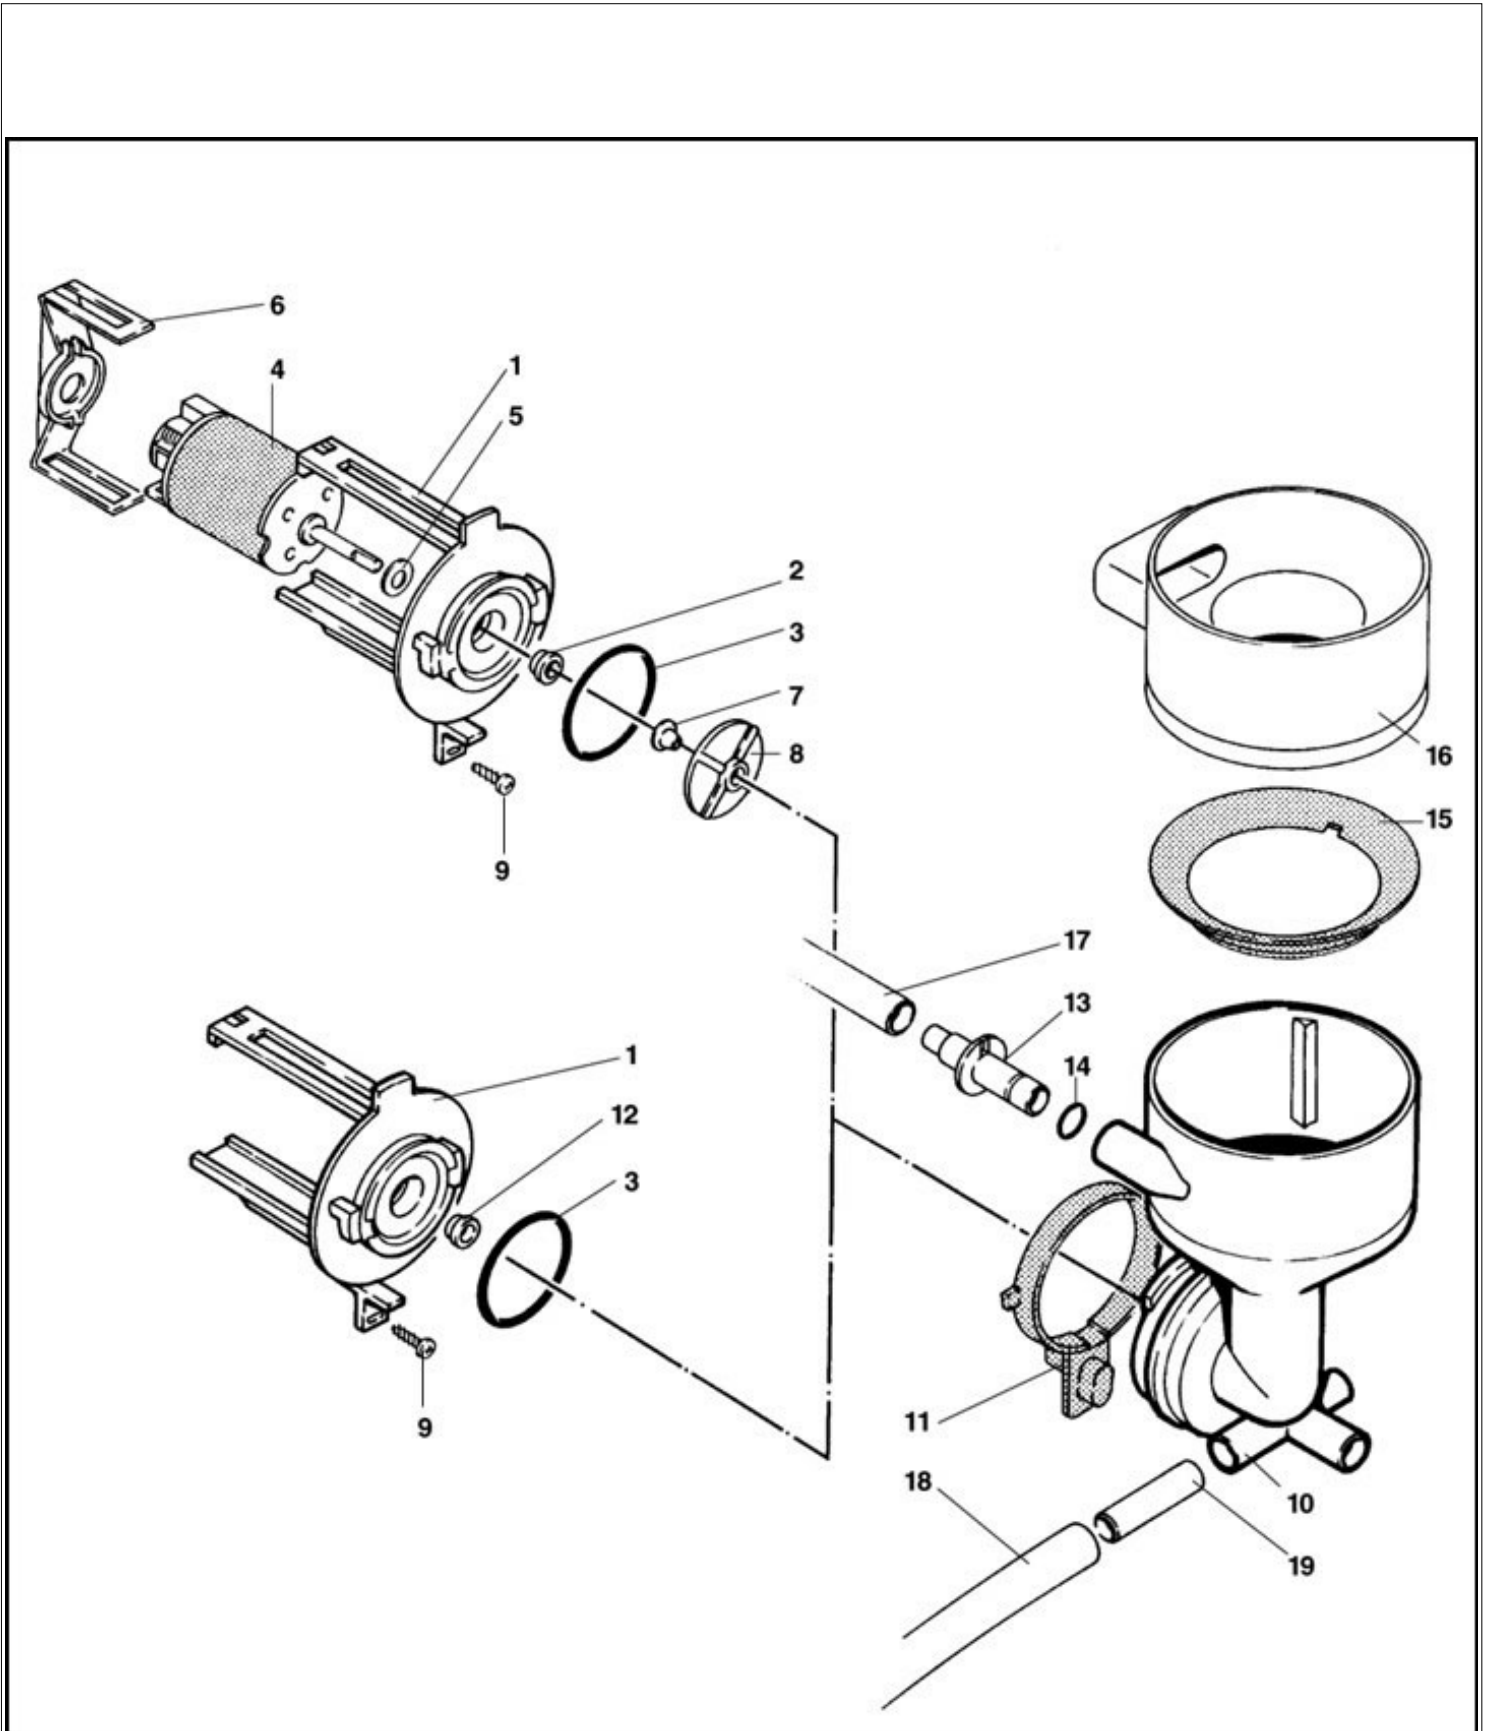

SAGOMA E BLENDERS FROM 9751076

RHEA VENDORS

Position	LF code no.	Description
2	1240204	BUSHING FOR MOTOR MIXER
3	1186920	RED SILICONE O-RING 03131
4	1240205	MOTOR MIXER 24VDC
6	1240206	MOTOR MIXER SUPPORT FOR MIXER
7	1786048	SHAPED GASKET V-RING
8	1095070	CONVEYOR MIXER FAN
10	1095073	POWDER FUNNEL
11	1095075	LOCKING RING NUT FOR MIXER FUNNEL
13	1095076	FUNNEL JET
14	1186864	O-RING 0106 RED SILICONE
15	1095074	BAFFLE RING FOR MIXER
16	1095072	POWDER ENTRY FUNNEL
17	1449286	SILICONE HOSE $\varnothing$ 6x12 SHORE 60 - 100 m
17	1449686	SILICONE HOSE $\varnothing$ 6x12 SHORE 60 - 10 m