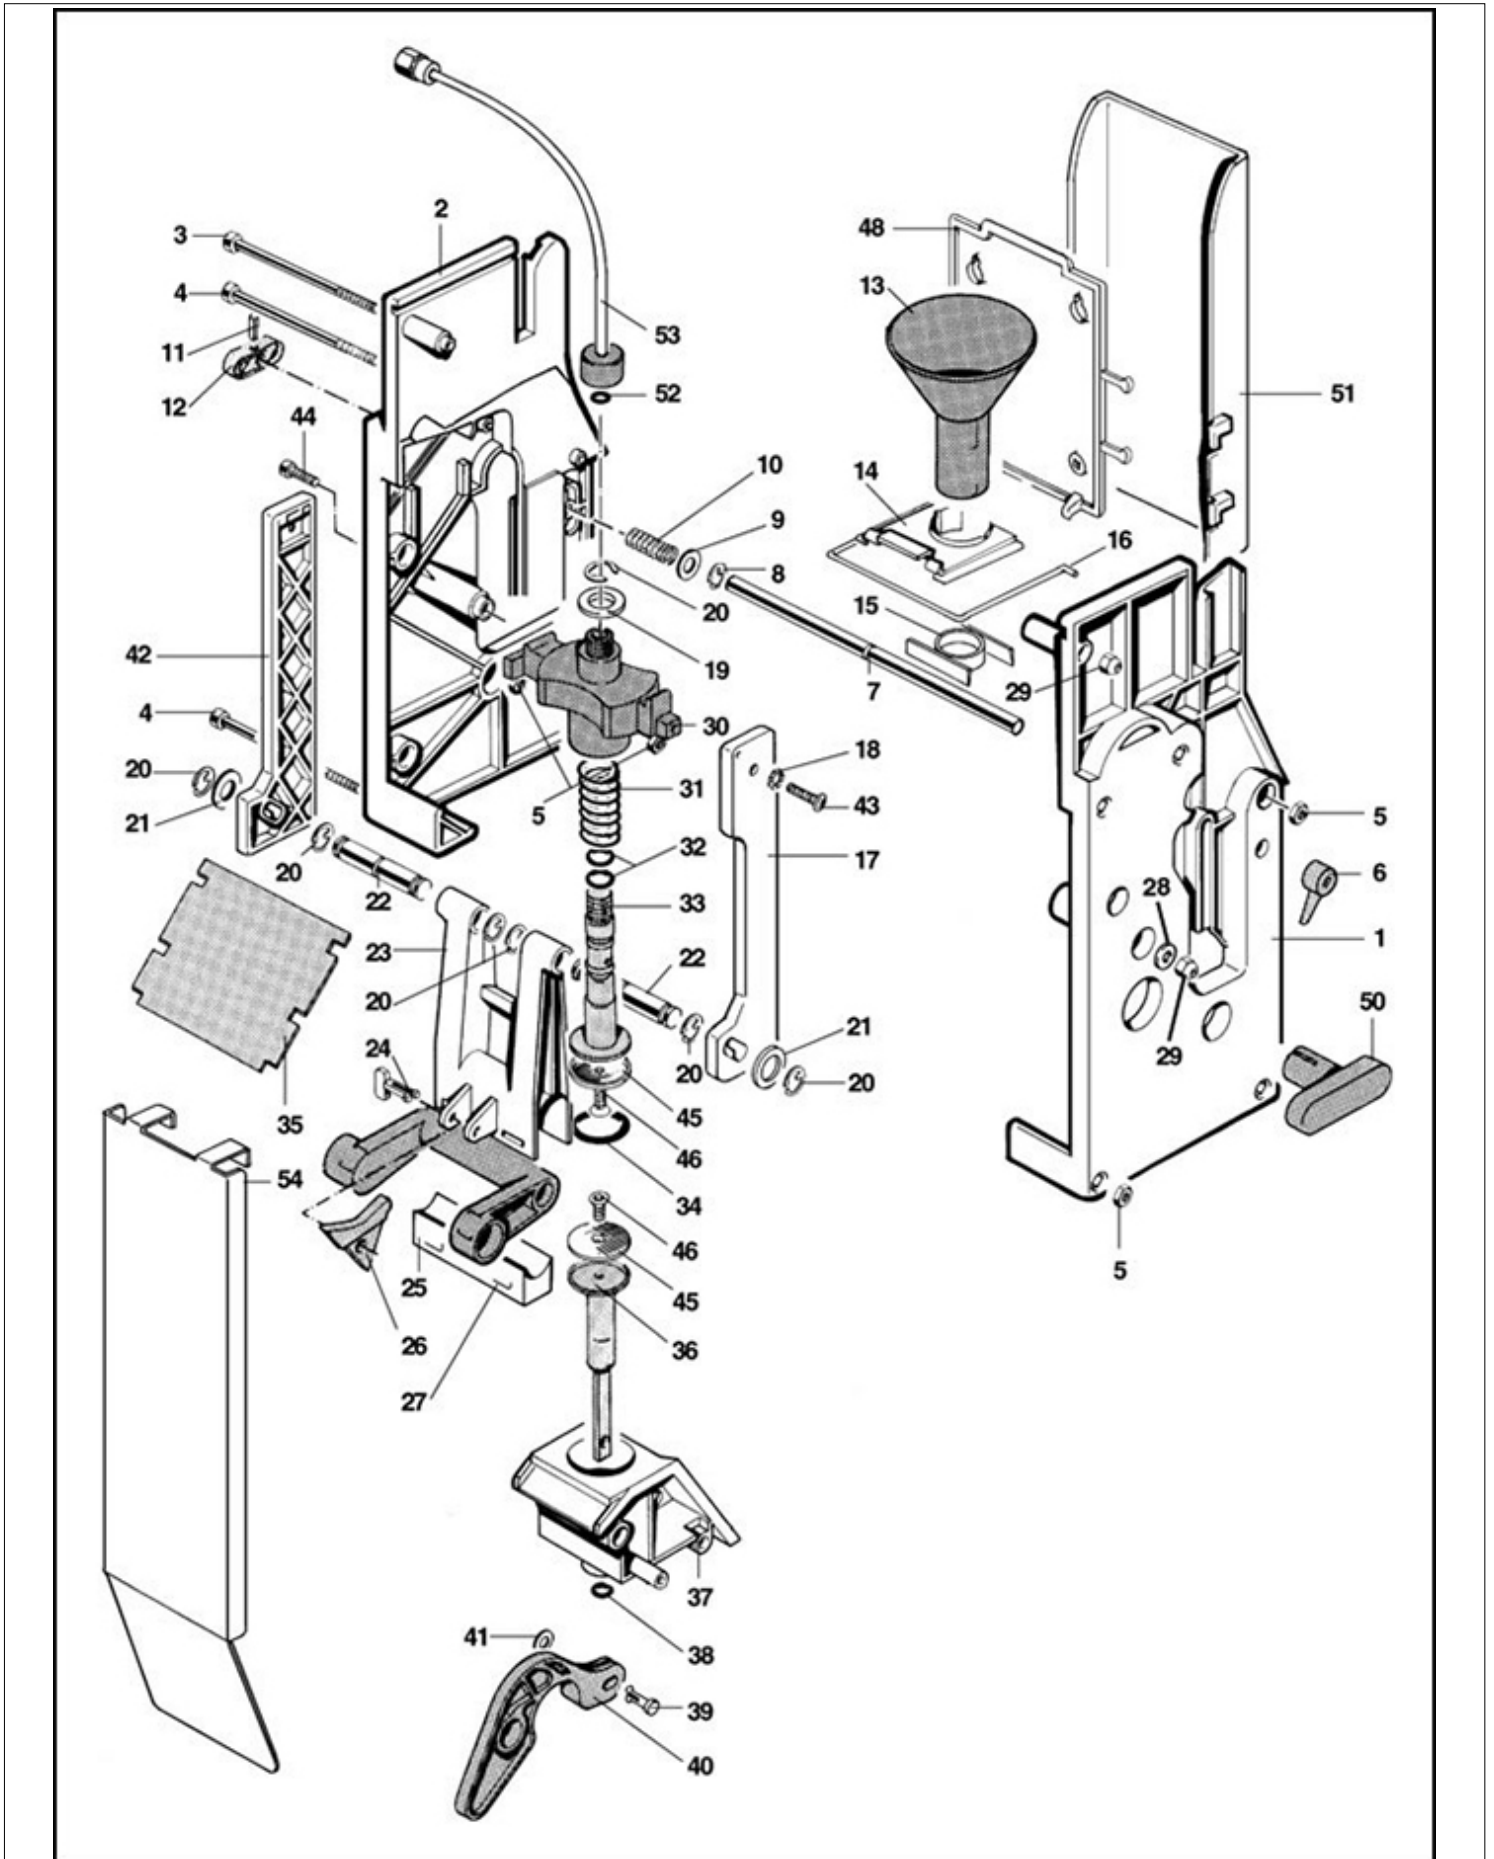

SAGOMA E ESPRESSO COFFEE GROUP

Positions without LF code no.: upon request

RHEA VENDORS

Position	LF code no.	Description
20	1186295	STAINLESS STEEL CIRCLIP RA-8 UNI 7437
34	1786050	RED SILICONE O-RING 04093
38	1786049	RED SILICONE O-RING 0112
52	1186900	O-RING 02015 VITON