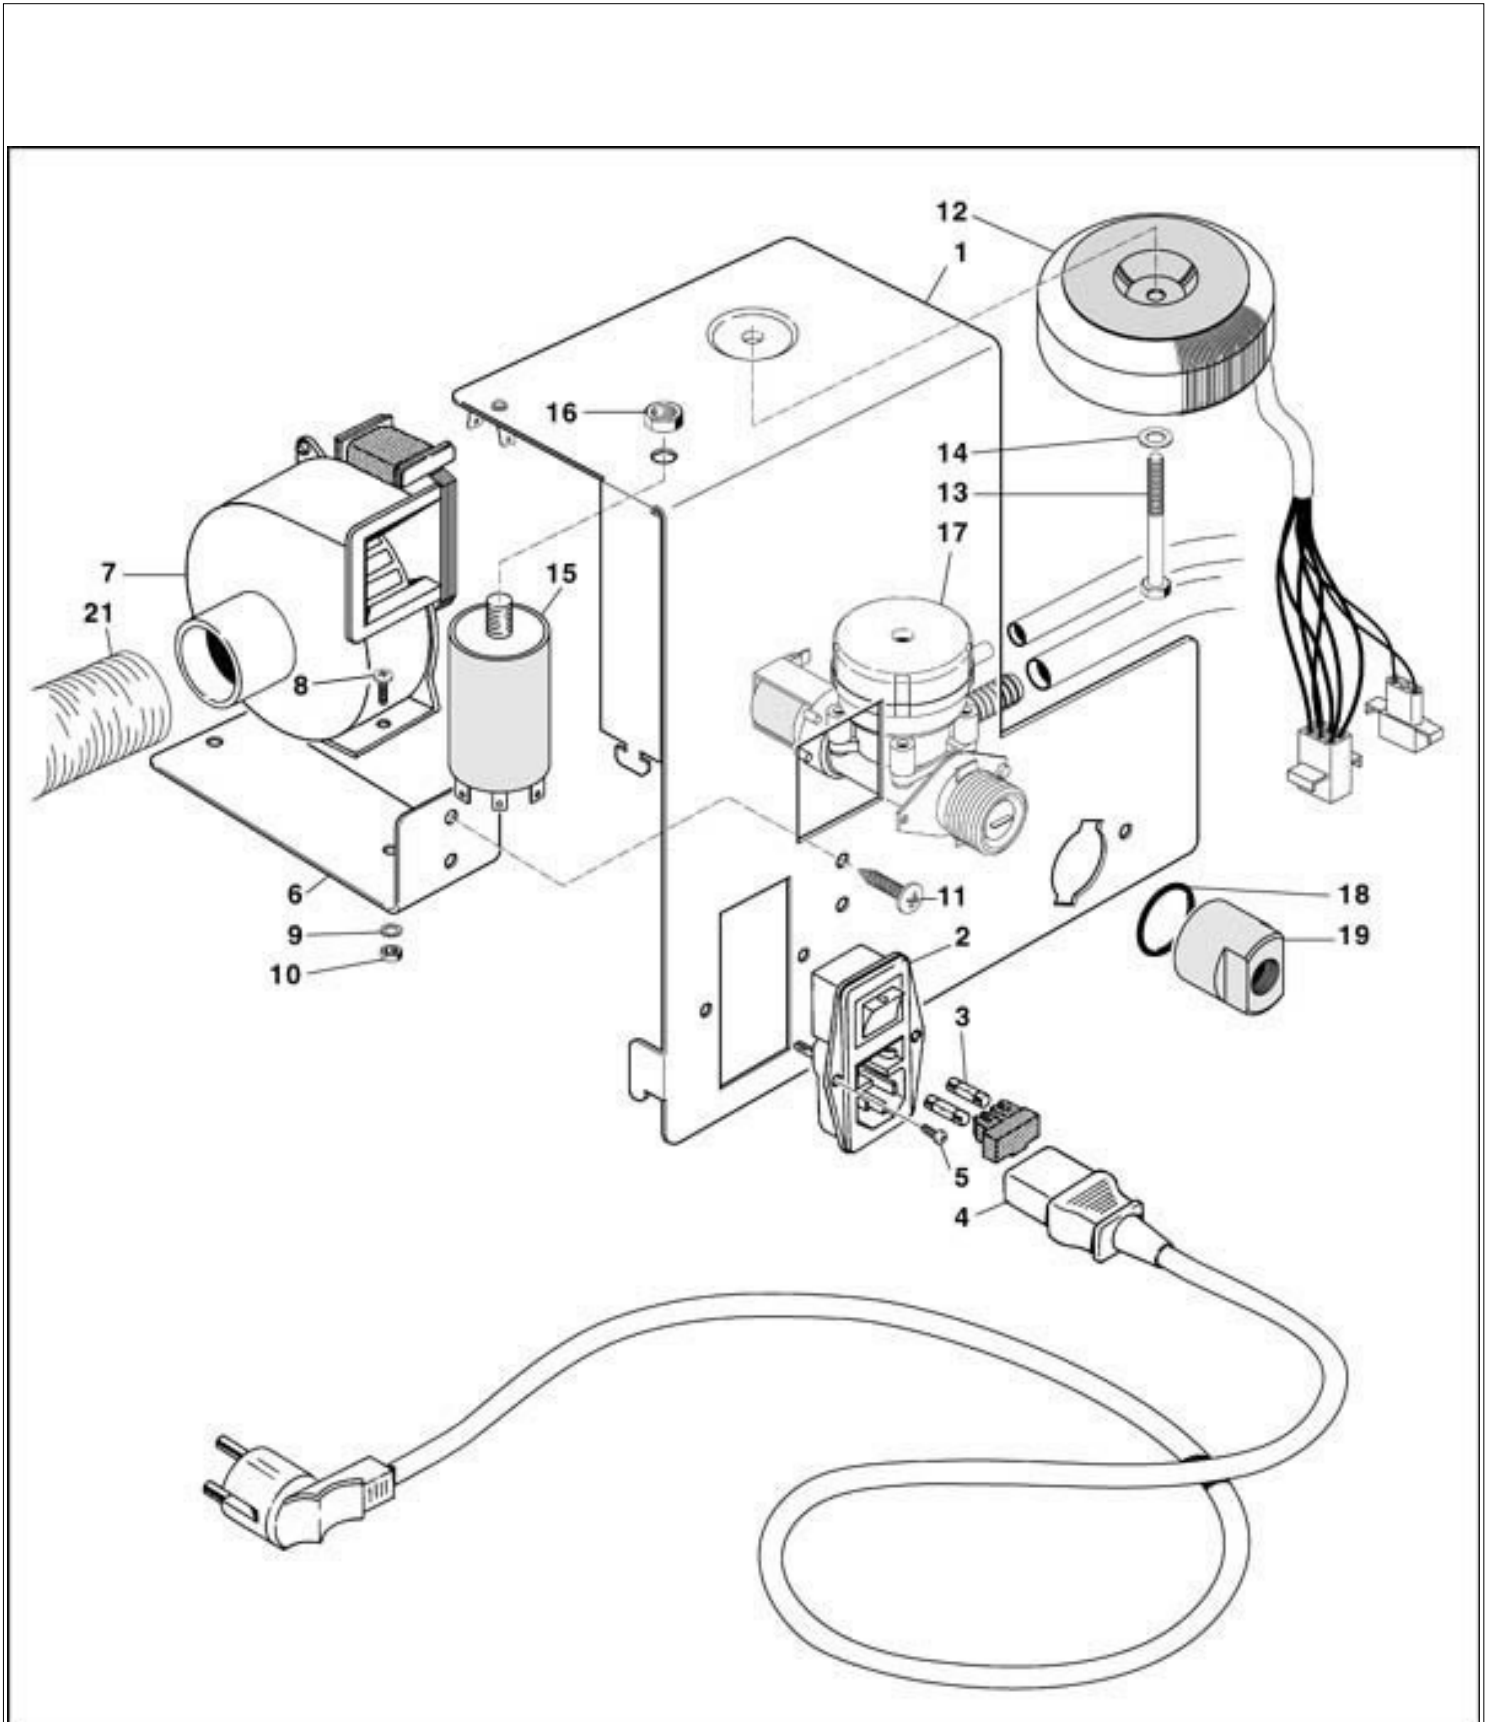

XSE CABINET REAR VIEW

RHEA VENDORS

Position	LF code no.	Description
7	3240730	CENTRIFUGAL FAN CAP05B-005
17	1120203	SOLENOID VALVE 24VDC 50Hz ø 10 mm