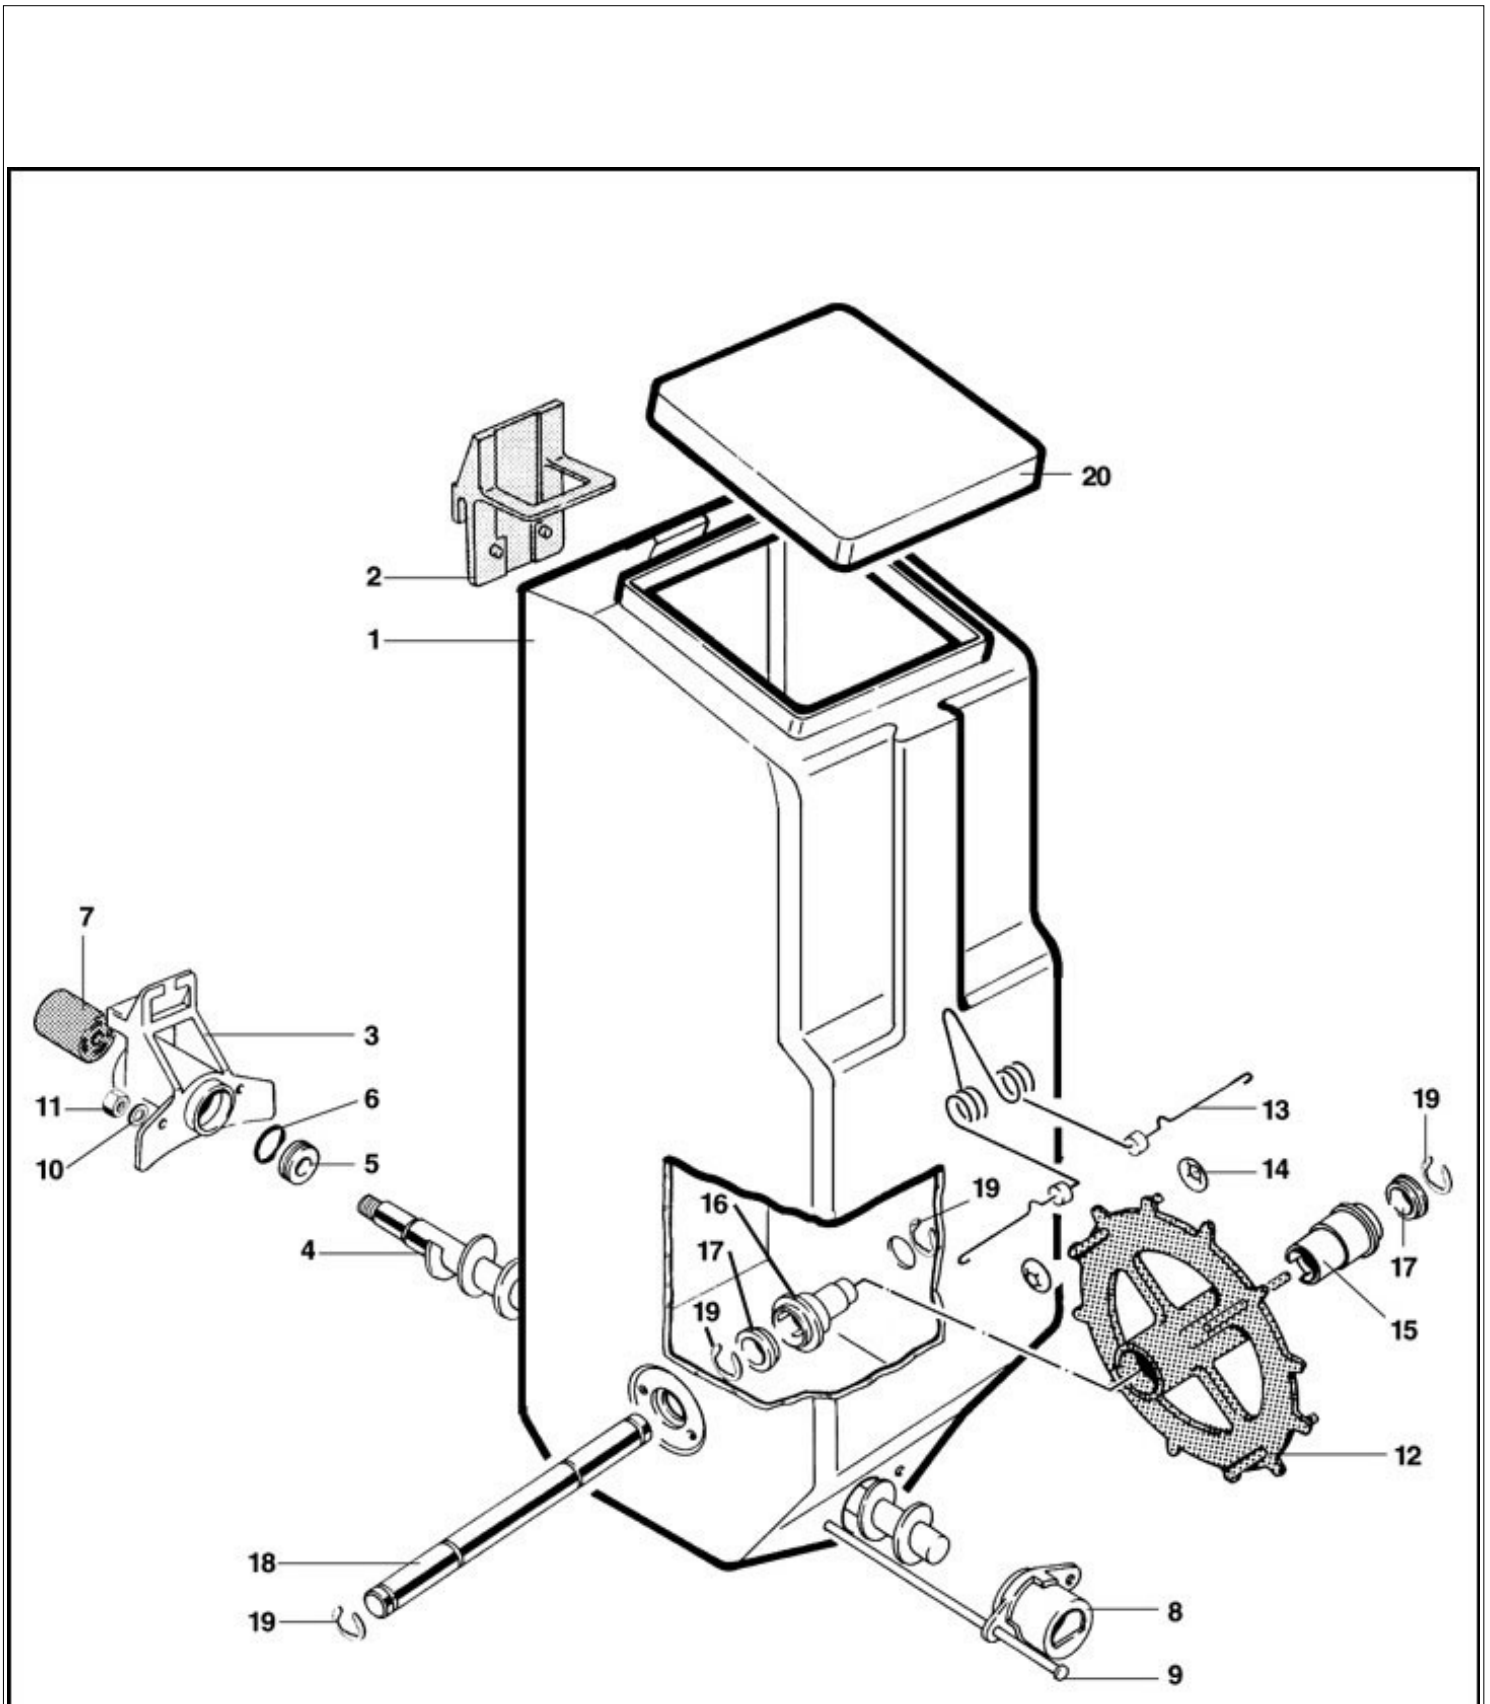

SAGOMA E DOUBLE FILTER TANKS

Positions without LF code no.: upon request

RHEA VENDORS

Position	LF code no.	Description
6	1186414	O-RING 0119 EPDM
19	1186295	STAINLESS STEEL CIRCLIP RA-8 UNI 7437