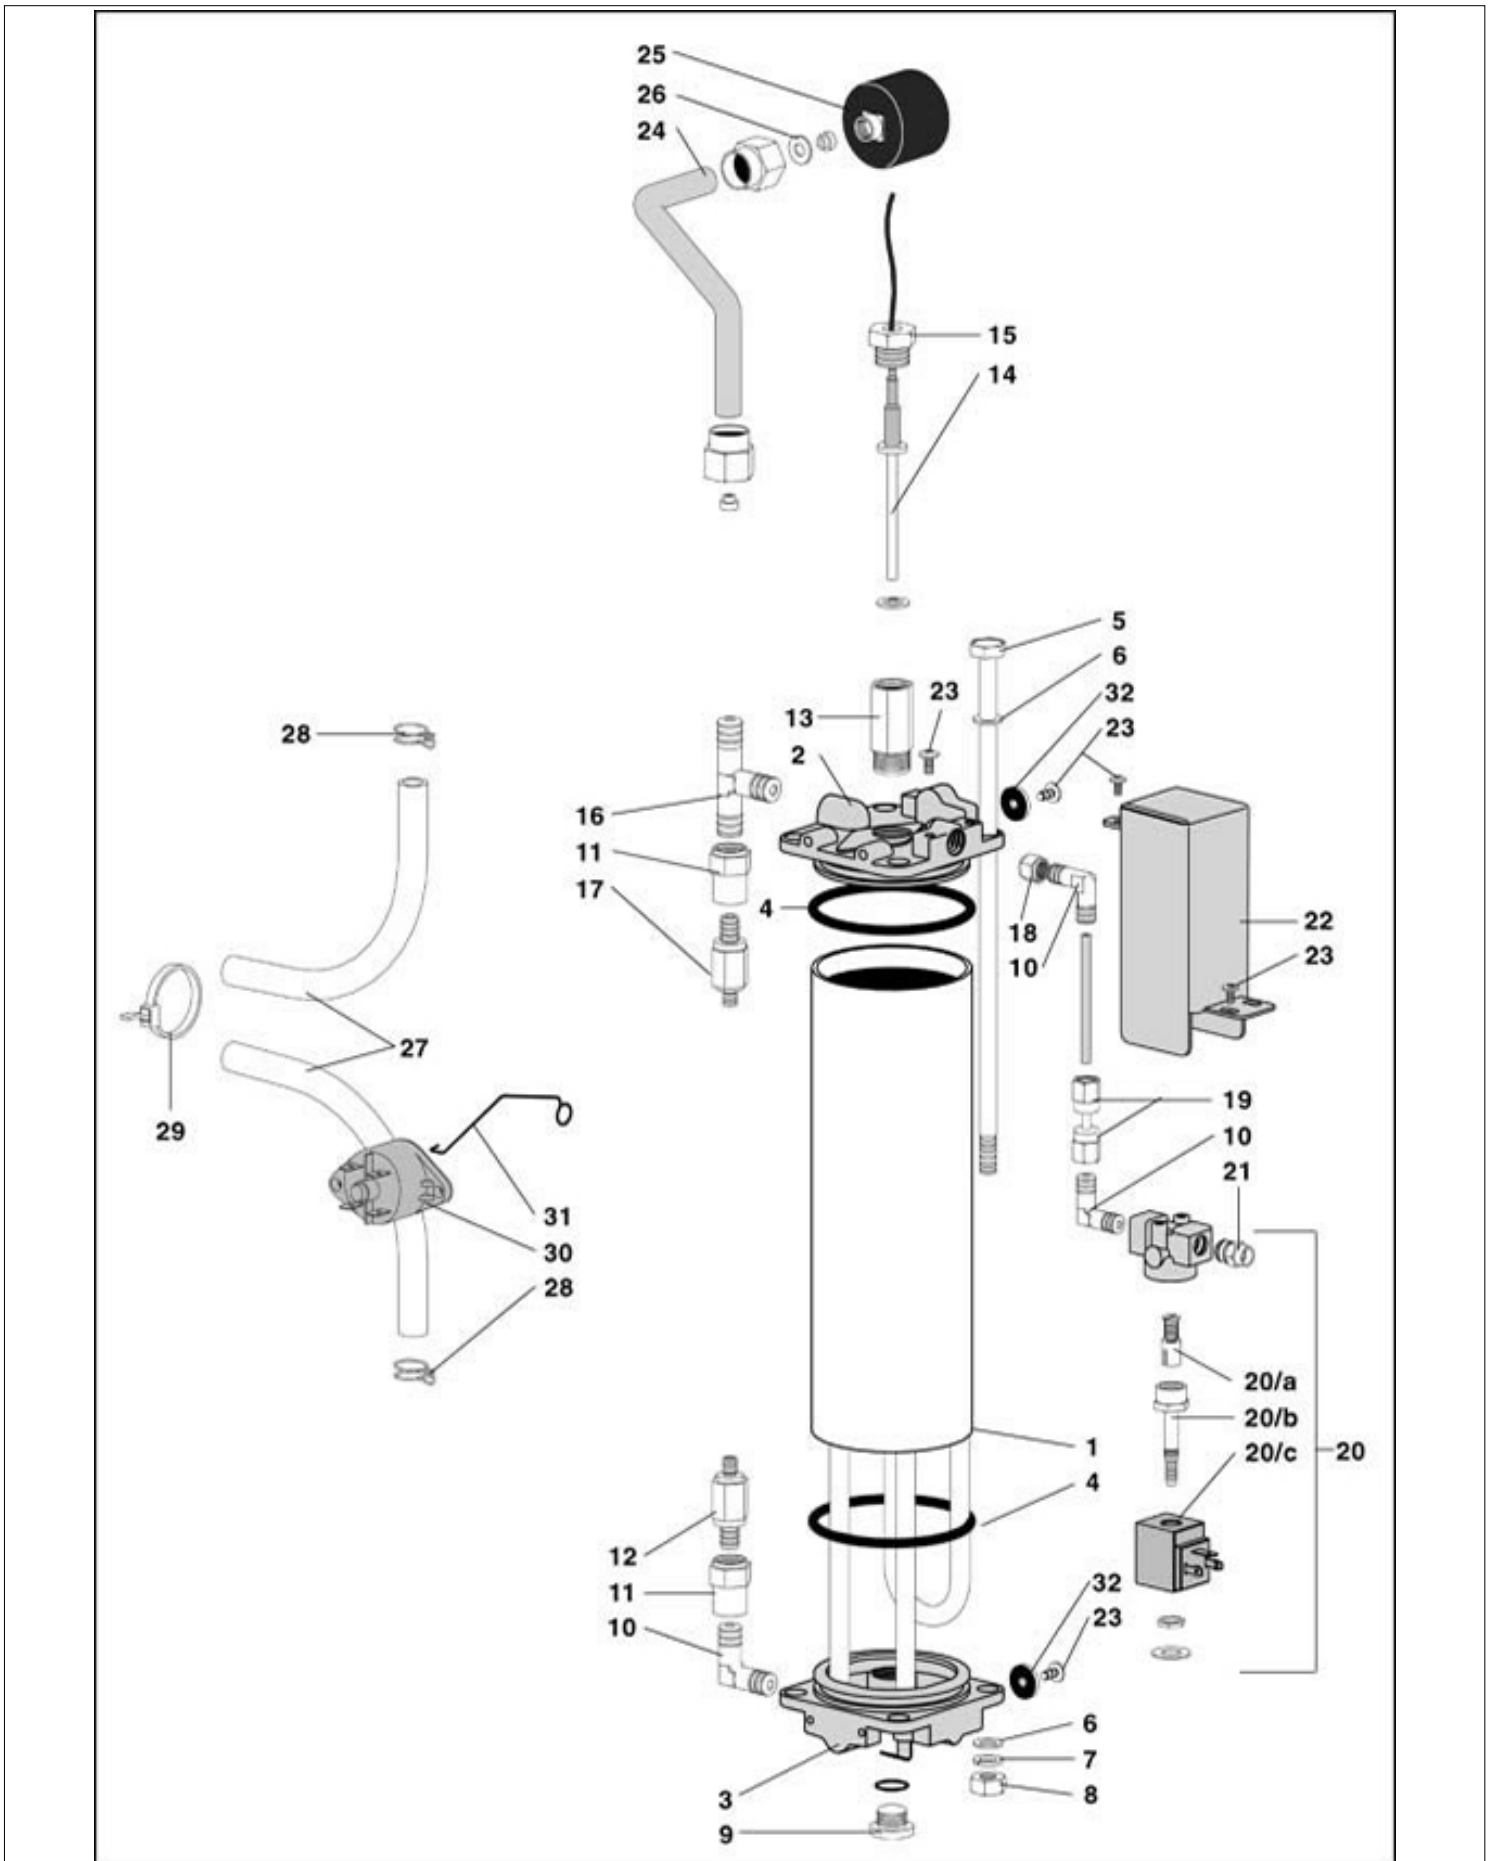

LUCE KETTLE

Positions without LF code no.: upon request

RHEA VENDORS

Position	LF code no.	Description
4	1786011	O-RING 0164 VITON
12	1523700	NON-RETURN VALVE \varnothing 1/8"M-1/8"M
17	1523067	EXPANSION VALVE \varnothing 1/8"M-1/8"M
20	1120051	SOLENOID VALVE CORE ODE
20	1120112	COIL ODE BDA08024CS 24Vdc 8W 50/60Hz
20	1120193	SLEEVE FOR ODE SOLENOID VALVE
20	1120202	SOLENOID VALVE ODE 3 VIE \varnothing 1/8" 24V 8W
27	1449286	SILICONE HOSE \varnothing 6x12 SHORE 60 - 100 m
27	1449686	SILICONE HOSE \varnothing 6x12 SHORE 60 - 10 m
32	1786041	RUBBER GASKET \varnothing 15x5x2 mm