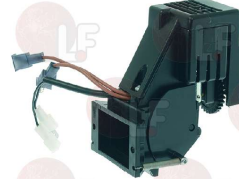

RHEA VENDORS

Suitable for:

Dosers for coffee

1090044 BRACKET FOR DISPENSER BODY
for coffee dispenser
for Vending machine (RHEA VENDORS) MAXI - MIDI2
MODA - SAGOMAE - XSE

RHEA VENDORS 0350003106

1090062 COMPLETE COFFEE DOSER 24VDC
for Vending machine (RHEA VENDORS) ECOLUCE - MIDI
MODA - SAGOMA - XL - XM - XS