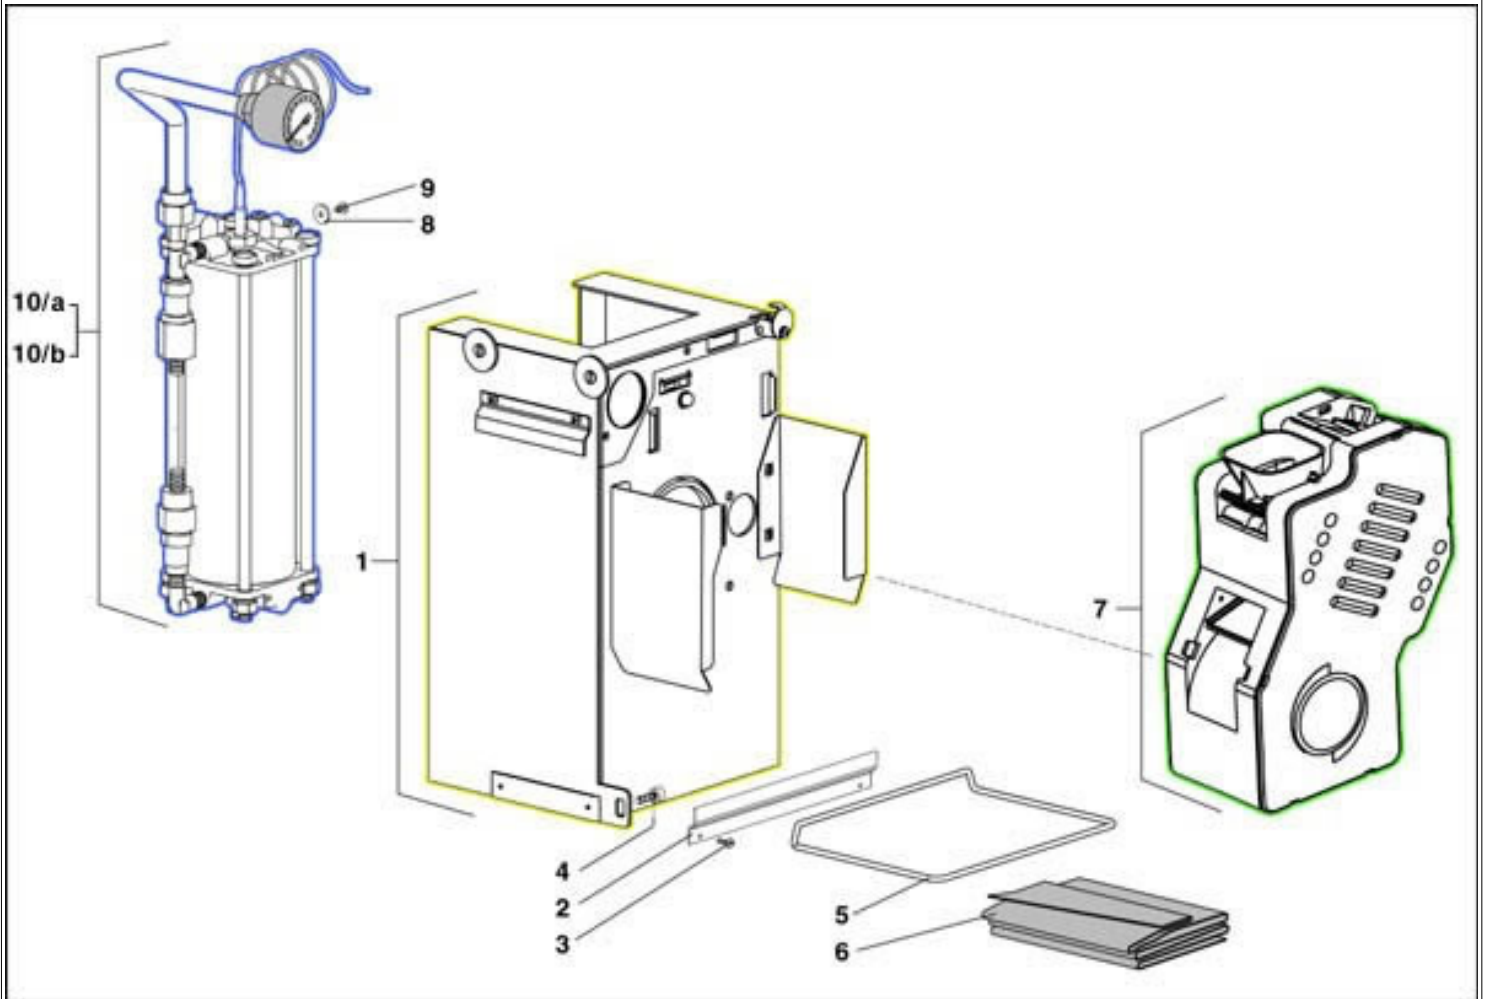

LUCE COFFEE GROUP