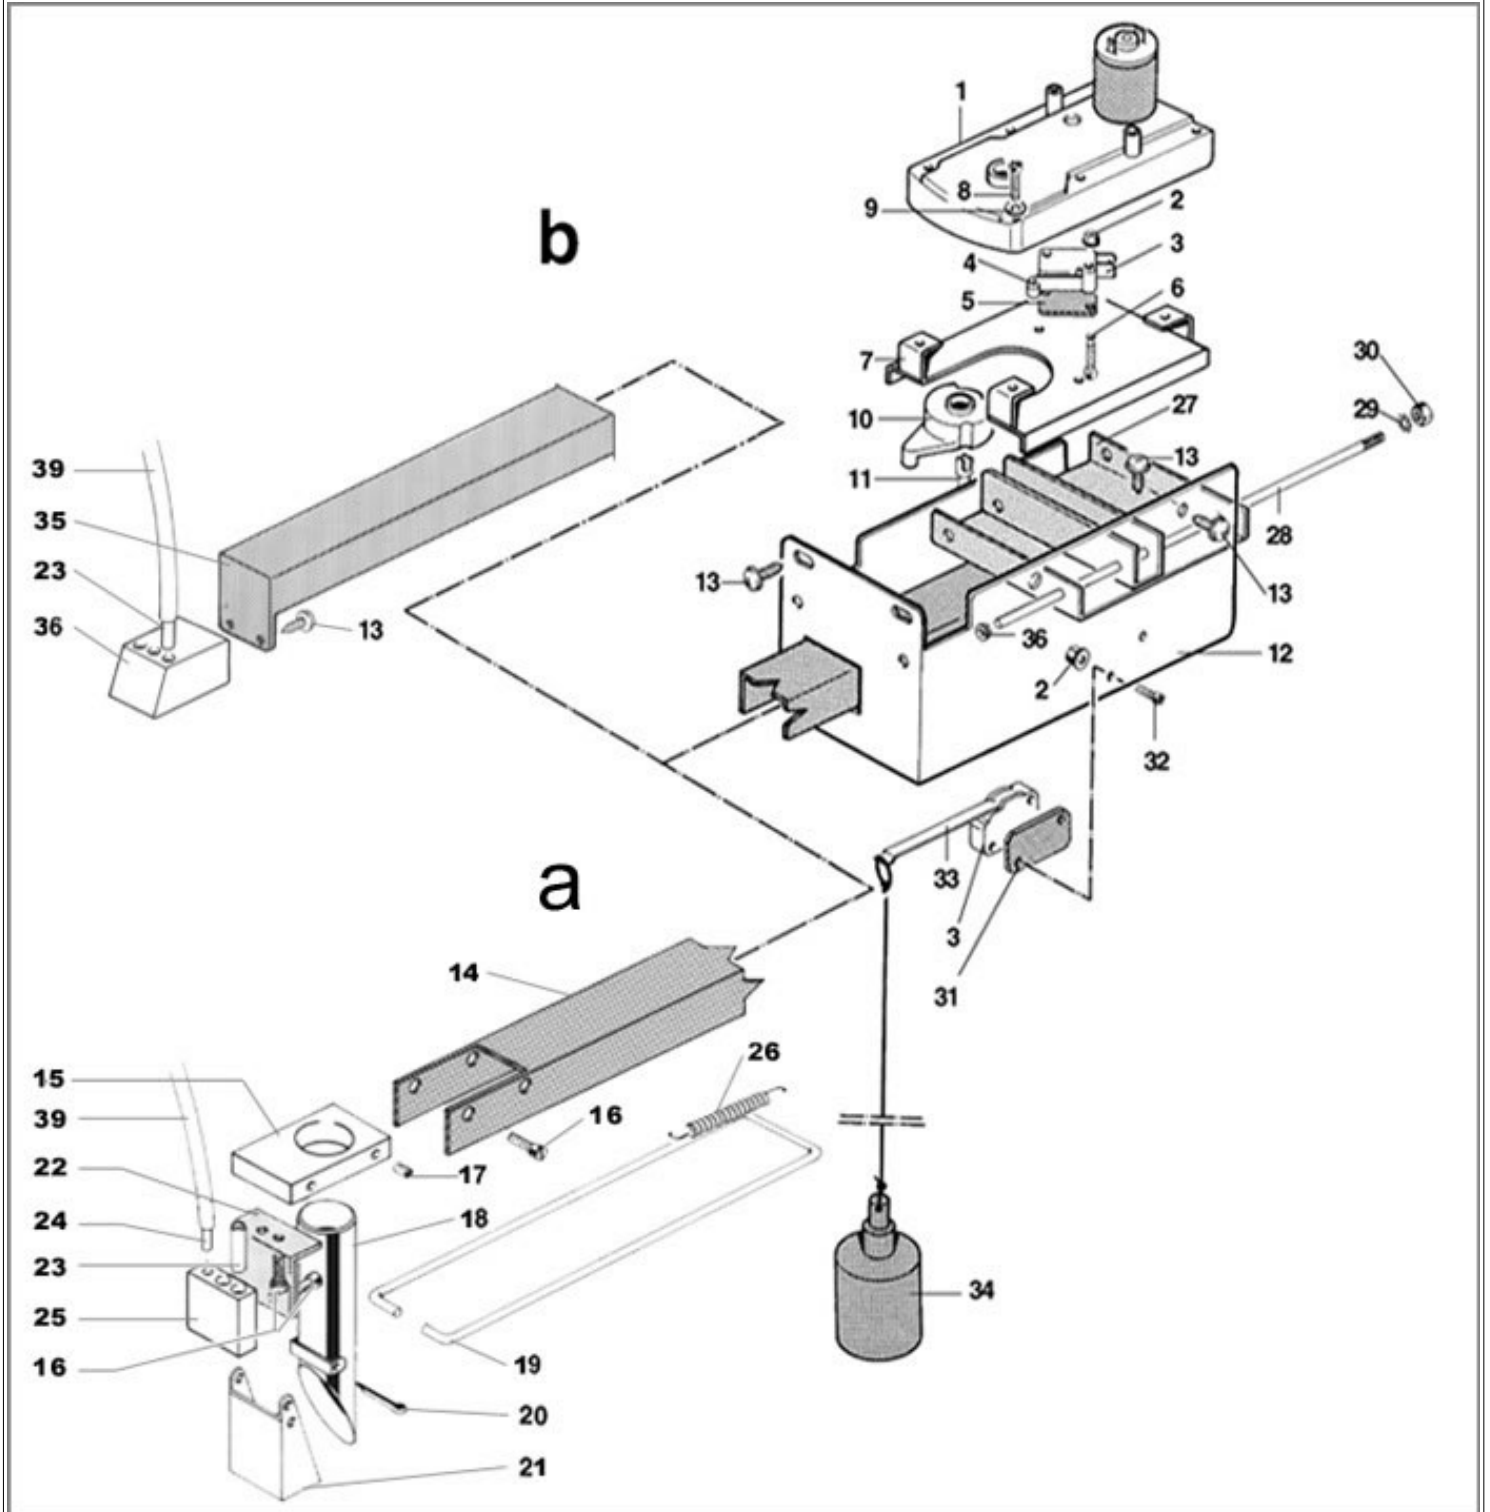

SAGOMA E PIPES DEVICE FROM 9616078

RHEA VENDORS

Position	LF code no.	Description
1	1240298	GEARMOTOR 24VDC 2.4W 24RPM
3	3240123	MICROSWITCH 16A 250V
11	1240198	JUG MOTOR SHAFT
39	1449286	SILICONE HOSE ø 6x12 SHORE 60 - 100 m
39	1449686	SILICONE HOSE ø 6x12 SHORE 60 - 10 m