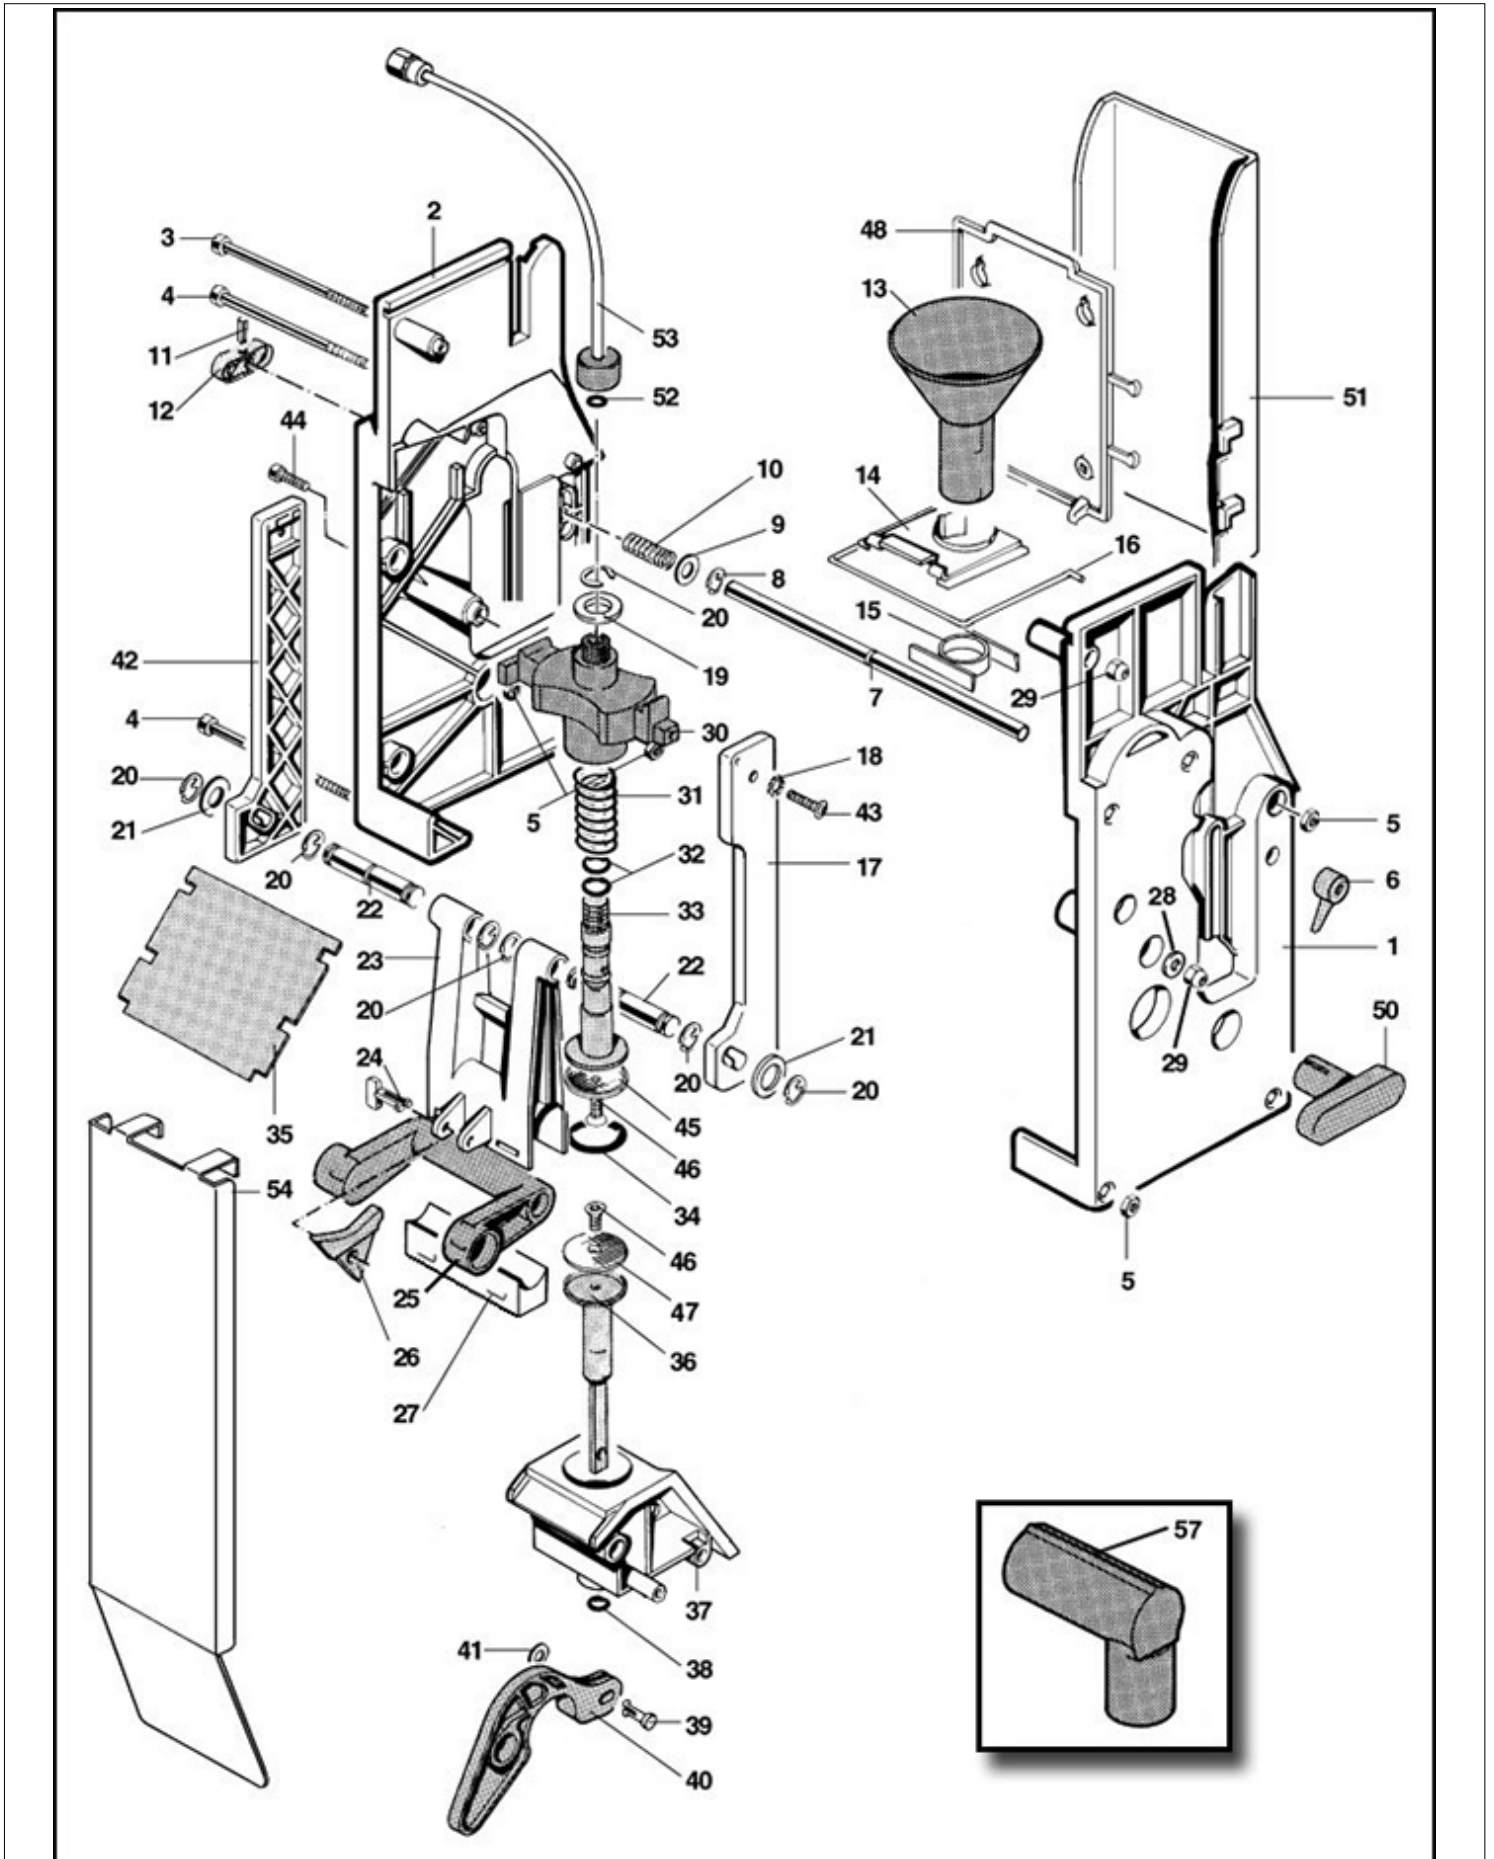

SAGOMA E COFFEE GROUP FILTER

Positions without LF code no.: upon request

RHEA VENDORS

Position	LF code no.	Description
20	1186295	STAINLESS STEEL CIRCLIP RA-8 UNI 7437
38	1786049	RED SILICONE O-RING 0112
52	1186900	O-RING 02015 VITON