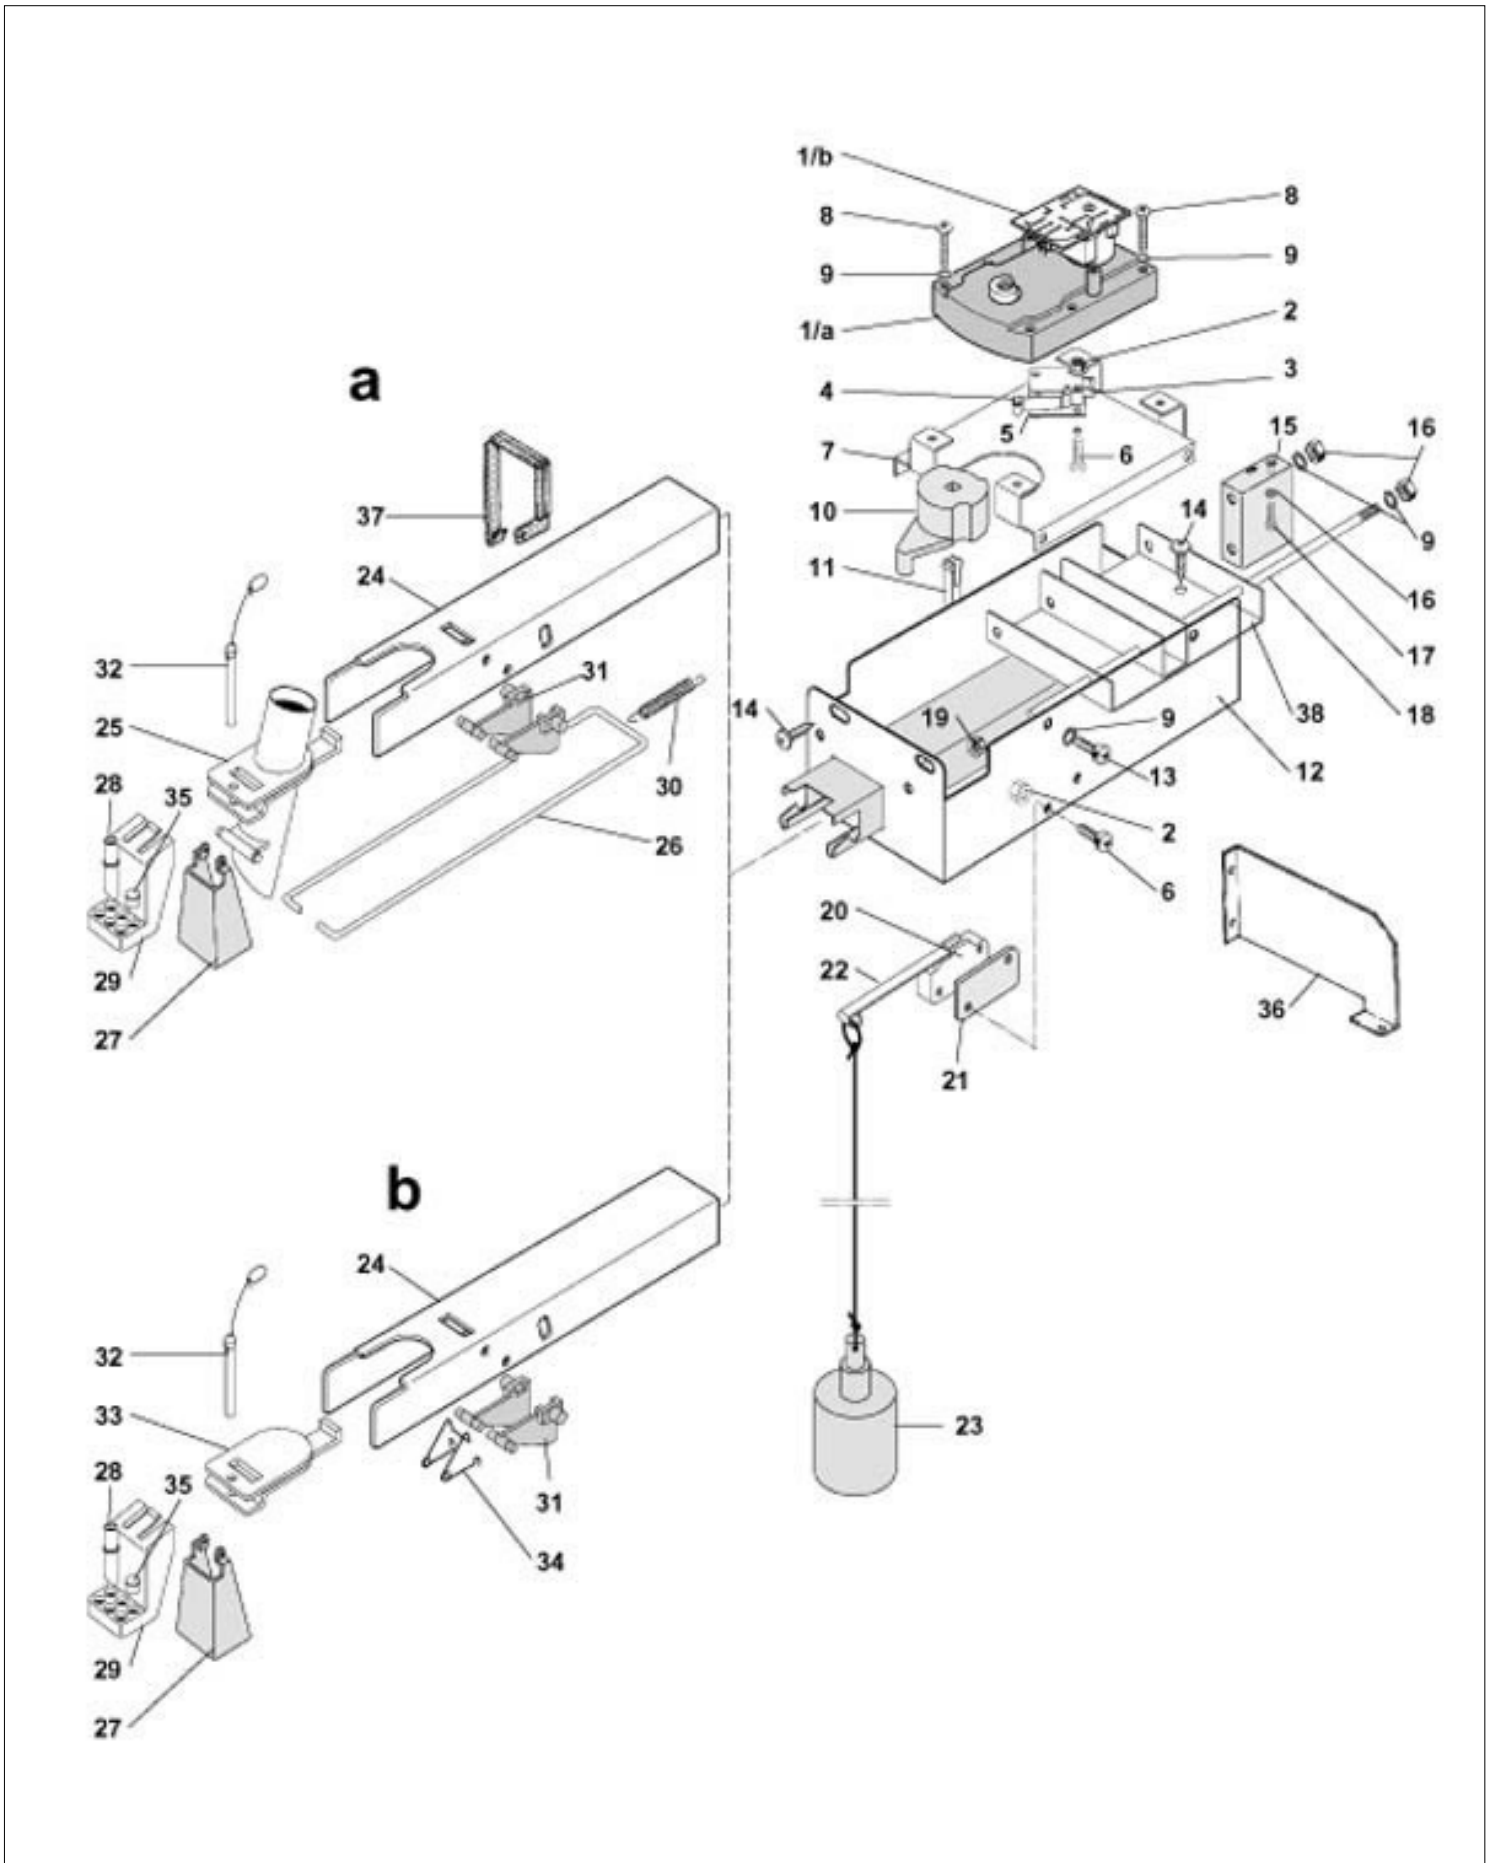

LUCE OUTLET PIPES DEVICE

Positions without LF code no.: upon request

RHEA VENDORS

Position	LF code no.	Description
3	3240123	MICROSWITCH 16A 250V
11	1240198	JUG MOTOR SHAFT
20	3240123	MICROSWITCH 16A 250V
27	1022025	MOVABLE COVER FOR SPOUTS
28	1022055	COFFEE SPOUT
30	1250329	SPRING $\varnothing$ 5x23 mm
33	1022054	SUPPORT PLATE FOR SPOUTS