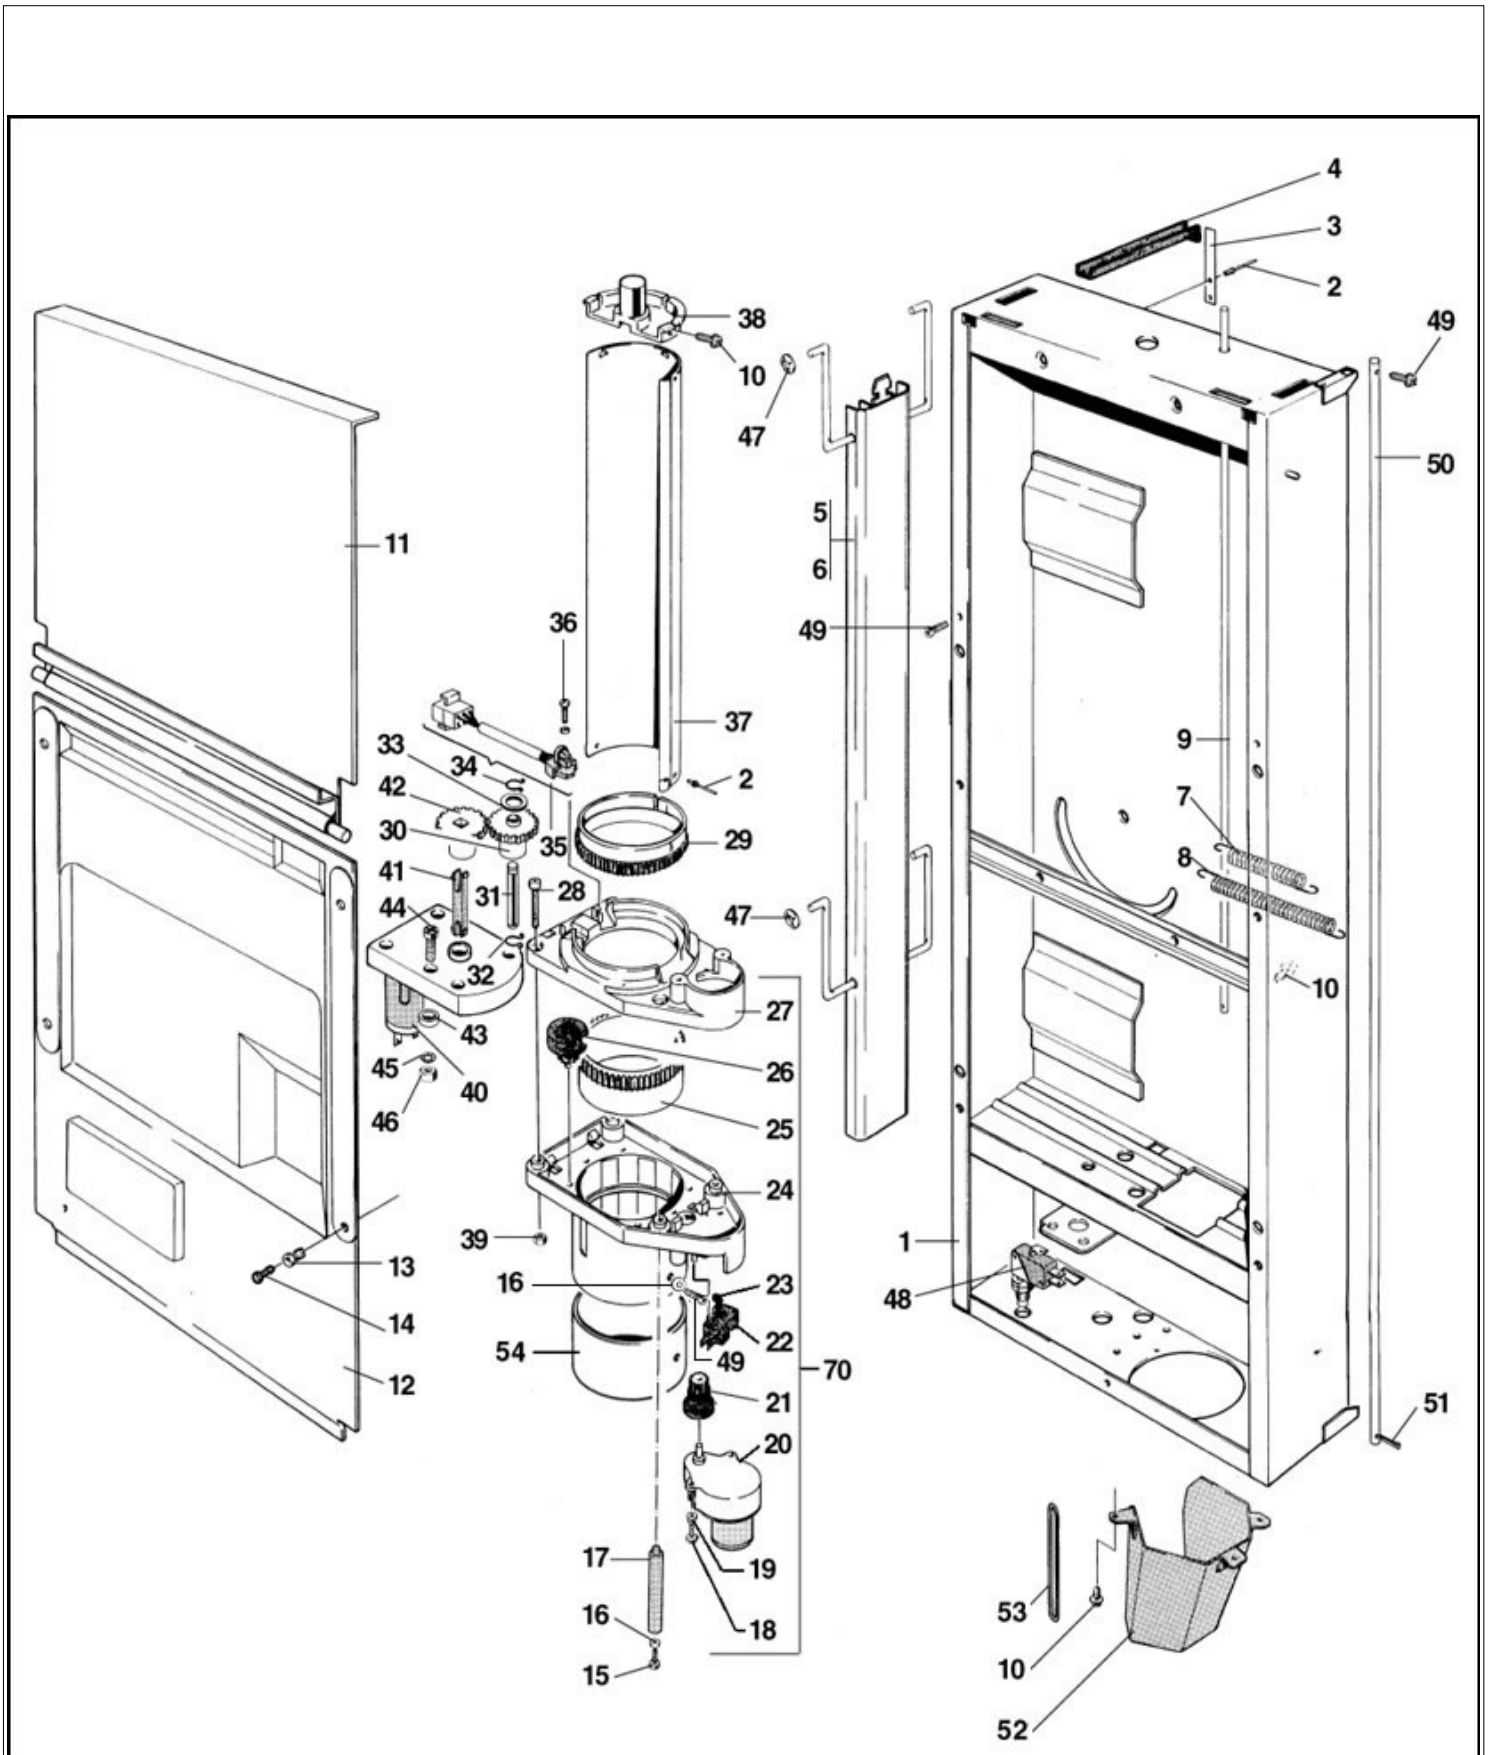

SAGOMA E CUPS DISPENSER 500

Positions without LF code no.: upon request

RHEA VENDORS

Position	LF code no.	Description
20	1240276	GEAR MOTOR G70 24VDC 6sec
22	3240123	MICROSWITCH 16A 250V
30	1212039	GEAR ø 40 mm 30 TEETH
32	1250191	STAINLESS STEEL CIRCLIP RA-3.2 UNI 7437
40	1240298	GEARMOTOR 24VDC 2.4W 24RPM
41	1240198	JUG MOTOR SHAFT
42	1212035	GEAR ø 40 mm 30 TEETH