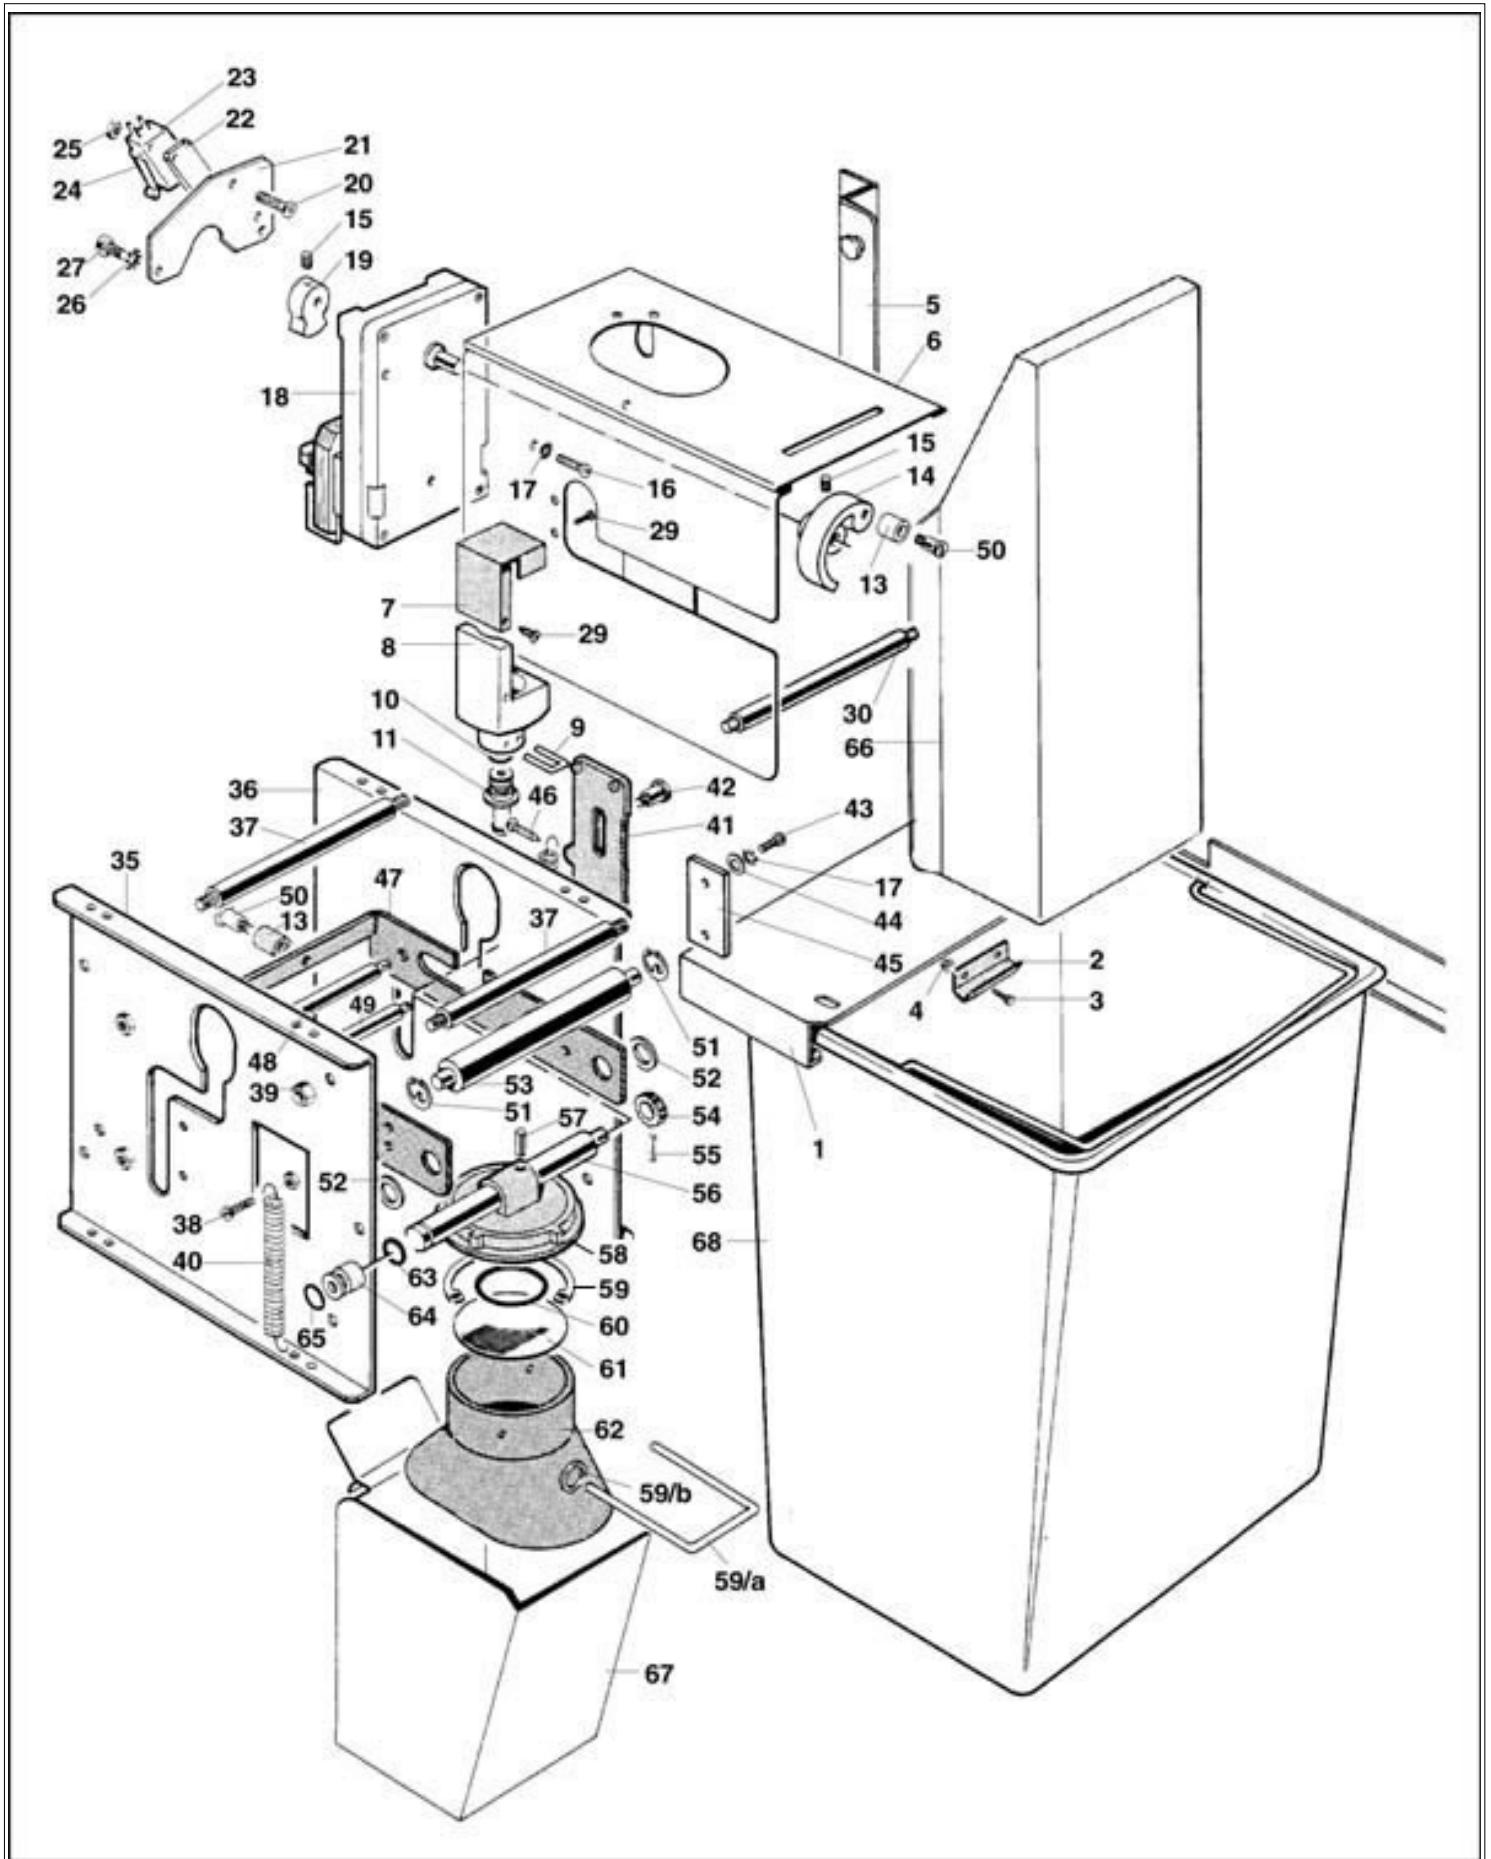

LUCE TEA GROUP

Positions without LF code no.: upon request

RHEA VENDORS

Position	LF code no.	Description
10	1186255	O-RING 0109 EPDM
23	3240123	MICROSWITCH 16A 250V
63	1186411	O-RING 02031 EPDM