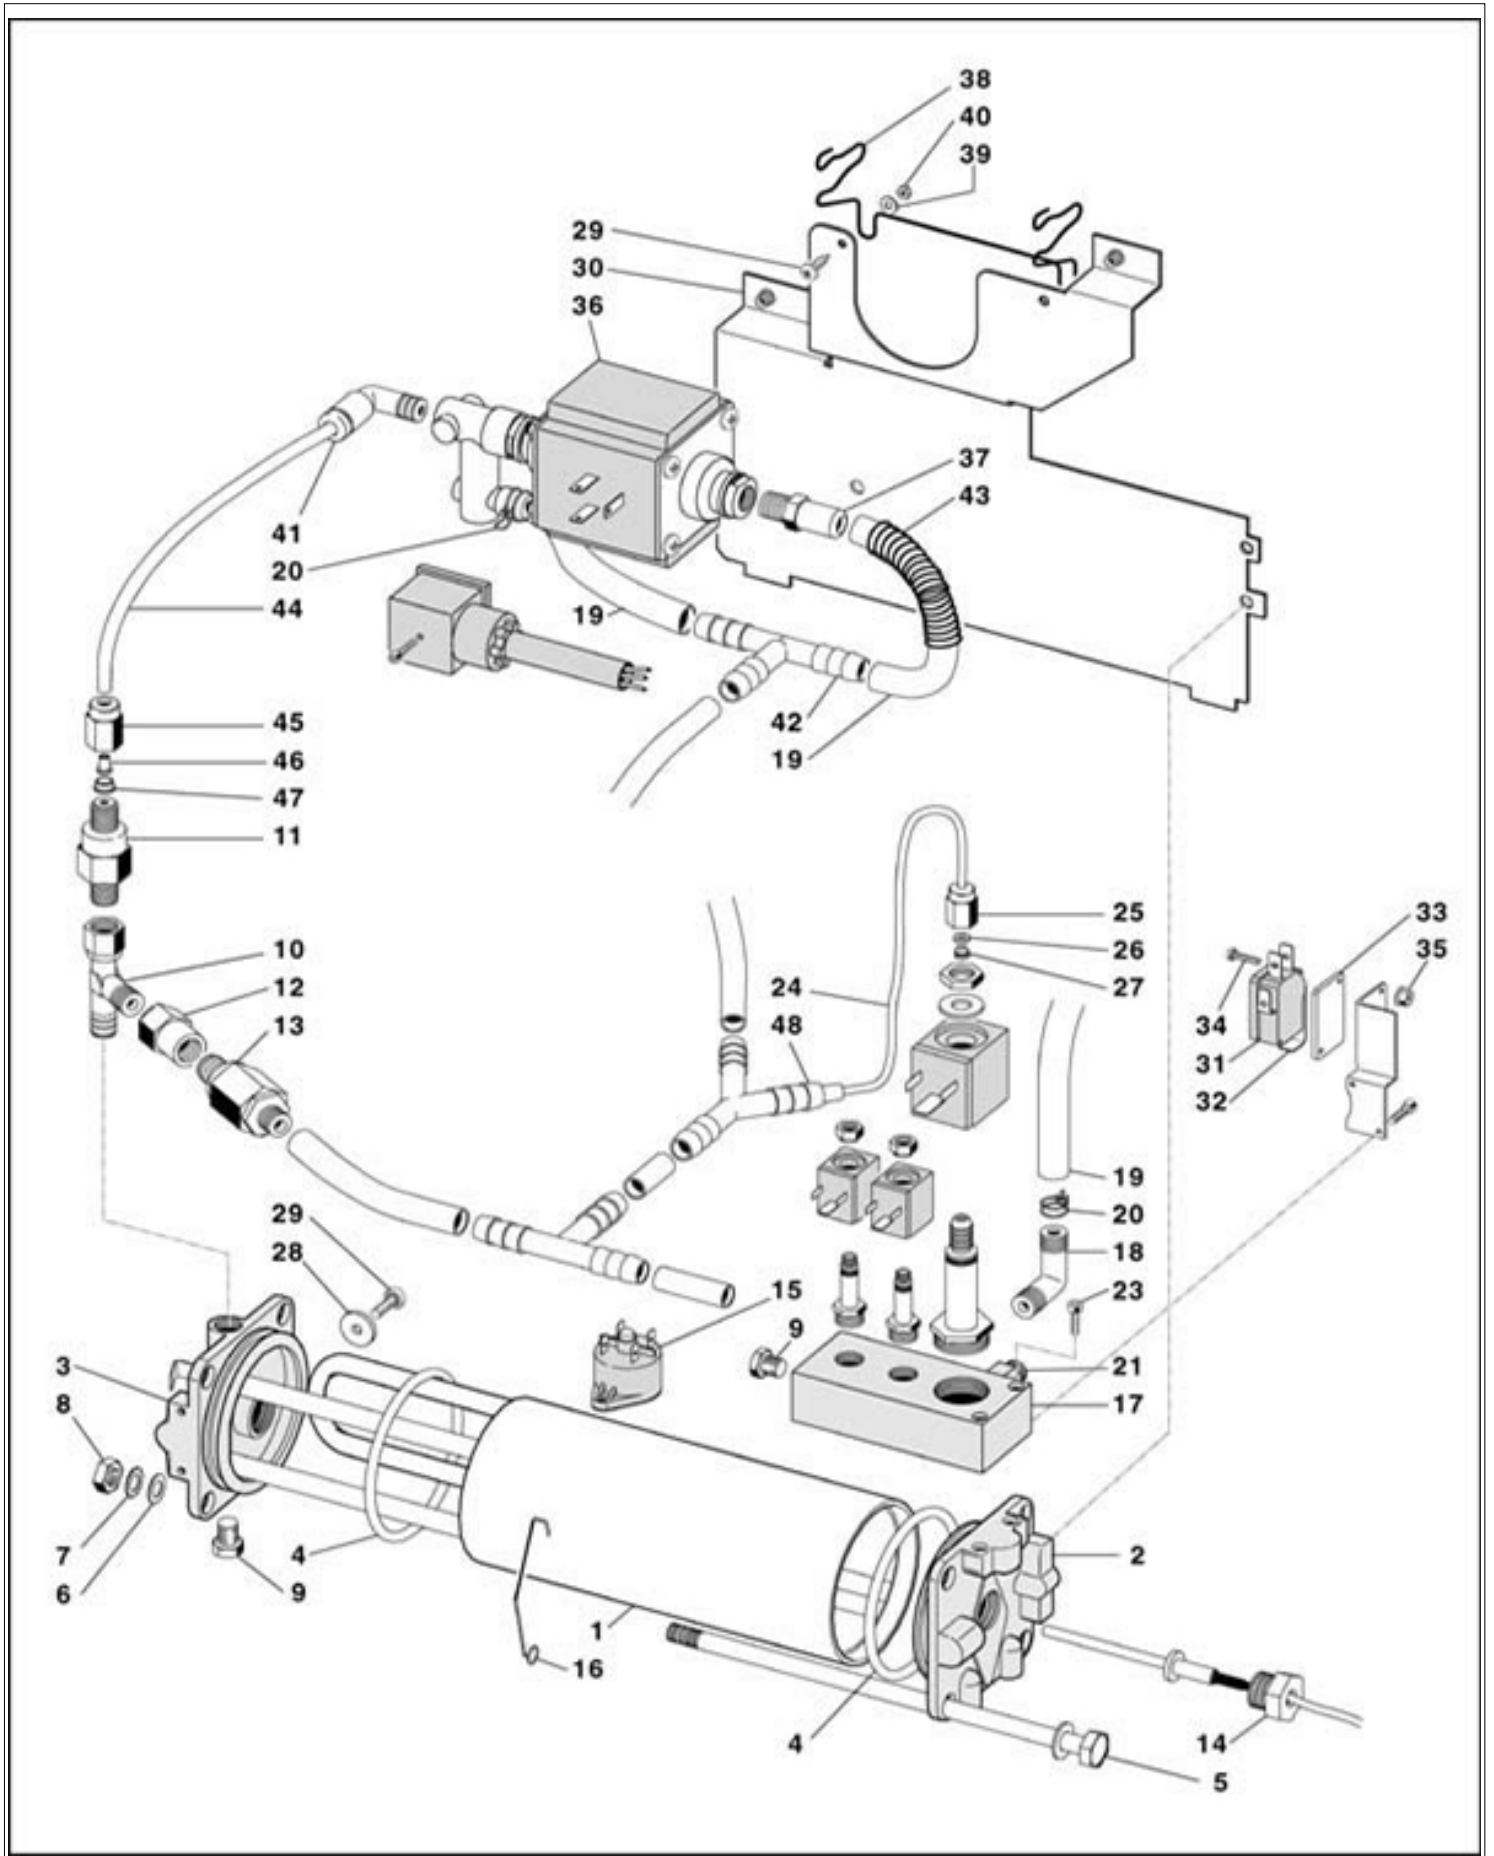

XSE KETTLE

Positions without LF code no.: upon request

RHEA VENDORS

Position	LF code no.	Description
2	1048055	FLANGE FOR BOILER
3	1355002	HEATING ELEMENT 1100W 230V
4	1786011	O-RING 0164 VITON
13	1523071	CHECK VALVE $\varnothing$ 1/8"M-1/8"F
14	1397033	TEMPERATURE PROBE
28	1786041	RUBBER GASKET $\varnothing$ 15x5x2 mm
31	3240123	MICROSWITCH 16A 250V
36	1331015	VIBRATORY PUMP FLUID-O-TECH 70W 240V
47	1349260	OLIVE $\varnothing$ 6 mm H6.5