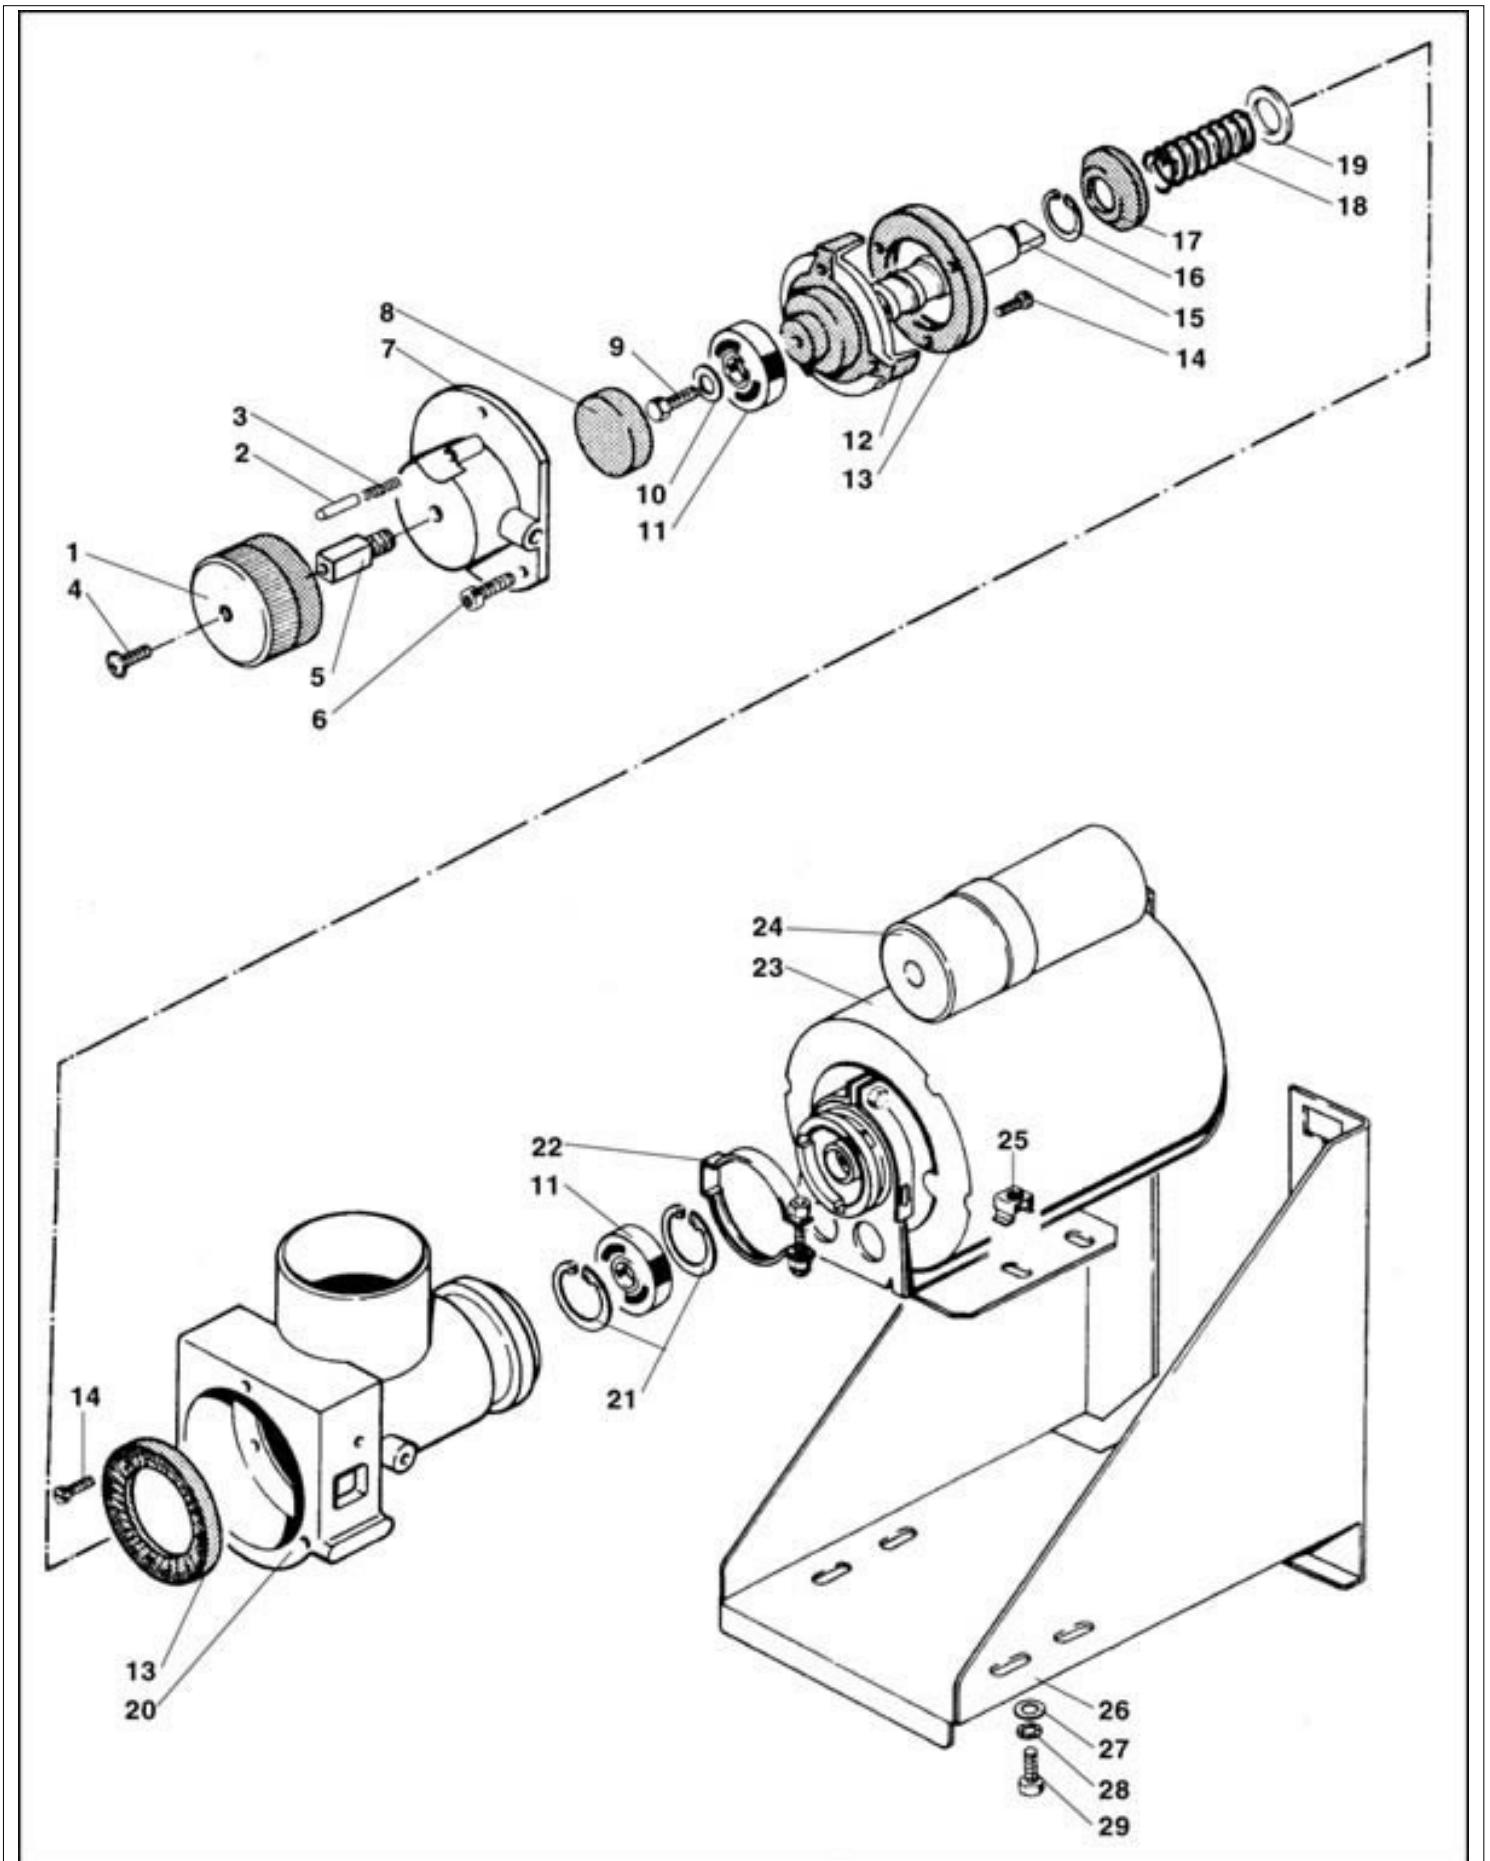

LUCE GRINDER ASSEMBLY

Positions without LF code no.: upon request