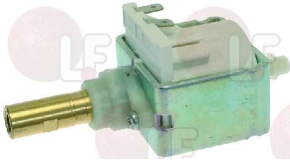

Vibrating pumps

1331016 VIBRATORY PUMP EX7GW 48W 230V 50Hz
fittings $\varnothing$ 1/8" - $\varnothing$ 6 mm
pressure max 15 bar
temperatura dell'acqua max 20°C
integrated diode (1N 4007P)
lead connector 6.3x0.8 mm
for Vending machine (RHEA VENDORS) XSE - XSH

RHEA VENDORS 0110004021

1331015 VIBRATORY PUMP FLUID-O-TECH 70W 240V
220/240V 50Hz - connections $\varnothing$ 1/8"
with by-pass
for Vending machine (RHEA VENDORS) EUROPA2 - LUCE
LUCEx2 - MAXI - MAXILUCE - MID12 - MODA
SAGOMA - XL - XM - XS - XXOC