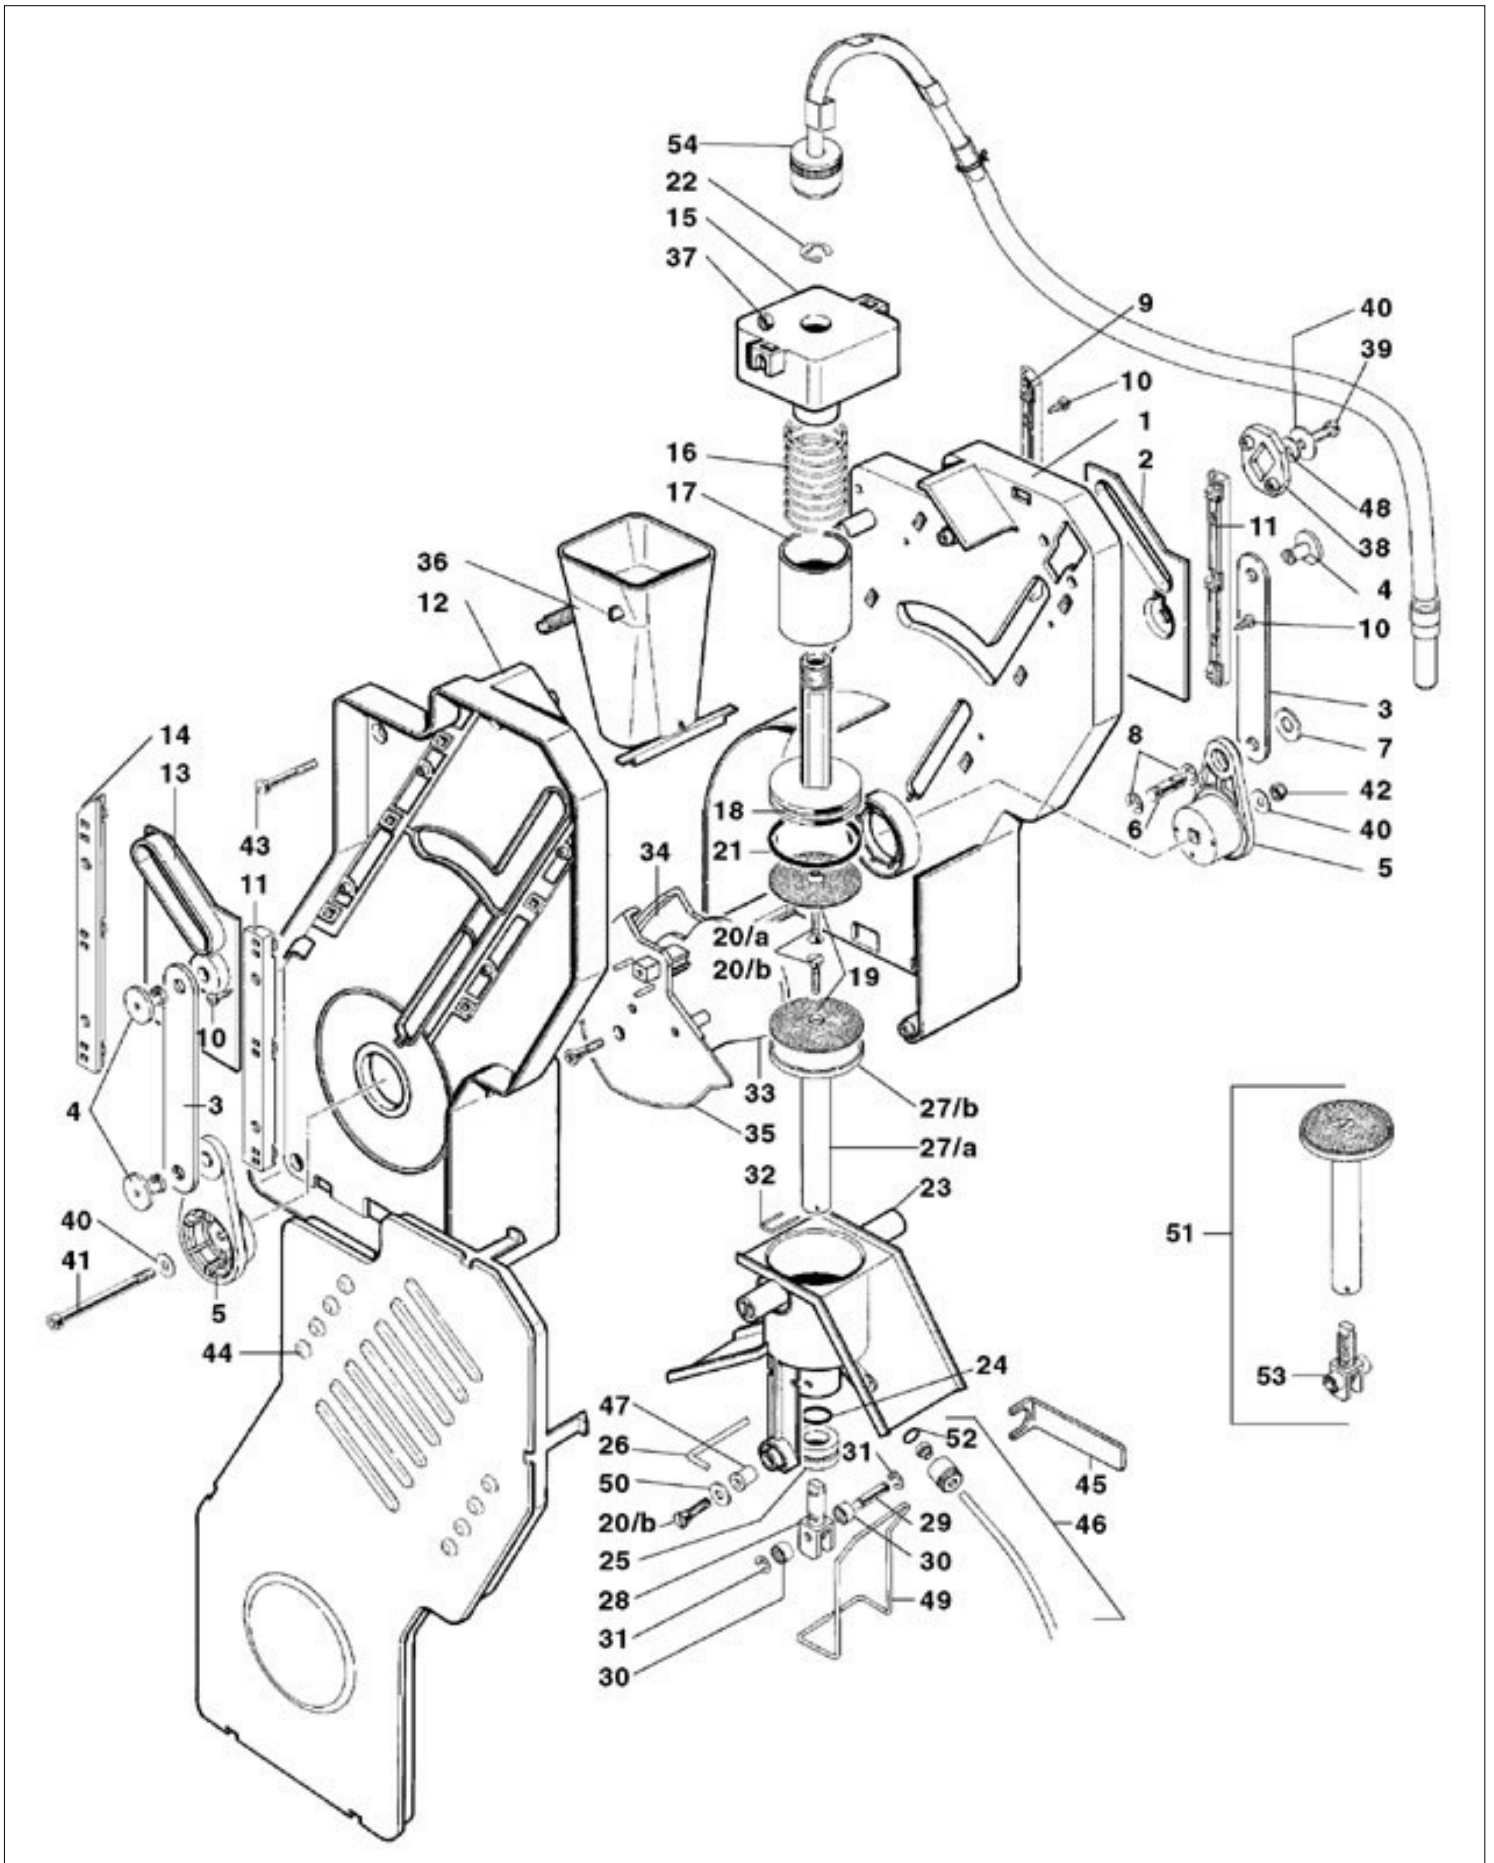

SAGOMA E COFFEE GROUP MICRO

Positions without LF code no.: upon request

RHEA VENDORS

Position	LF code no.	Description
7	1528121	PLASTIC WASHER $\varnothing$ 16x6x2 mm
15	1192074	SUPPORT FOR UPPER PISTON
16	1250330	SPRING $\varnothing$ 27x47 mm FOR PISTON
18	1086025	SHOWER HOLDING PISTON $\varnothing$ 35 mm
19	1081061	SHOWER SCREEN $\varnothing$ 33 mm
21	1786018	RED SILICONE O-RING 04112
22	1186295	STAINLESS STEEL CIRCLIP RA-8 UNI 7437
23	1192071	INFUSION CHAMBER
24	1786049	RED SILICONE O-RING 0112
25	1192072	BUSHING FOR INFUSION CHAMBER
28	1192073	SUPPORT FOR ROLLERS
29	1324145	ROLLER SUPPORTING PIN
30	1192148	GLASS BUSHING ROLLER
31	1250191	STAINLESS STEEL CIRCLIP RA-3.2 UNI 7437
36	1192070	GROUND COFFEE CONVEYOR
38	1192075	ADJUSTING PLATE
50	1192159	WASHER $\varnothing$ 14x3 mm FOR INFUSION CHAMBER
52	1186746	O-RING 02010 VITON