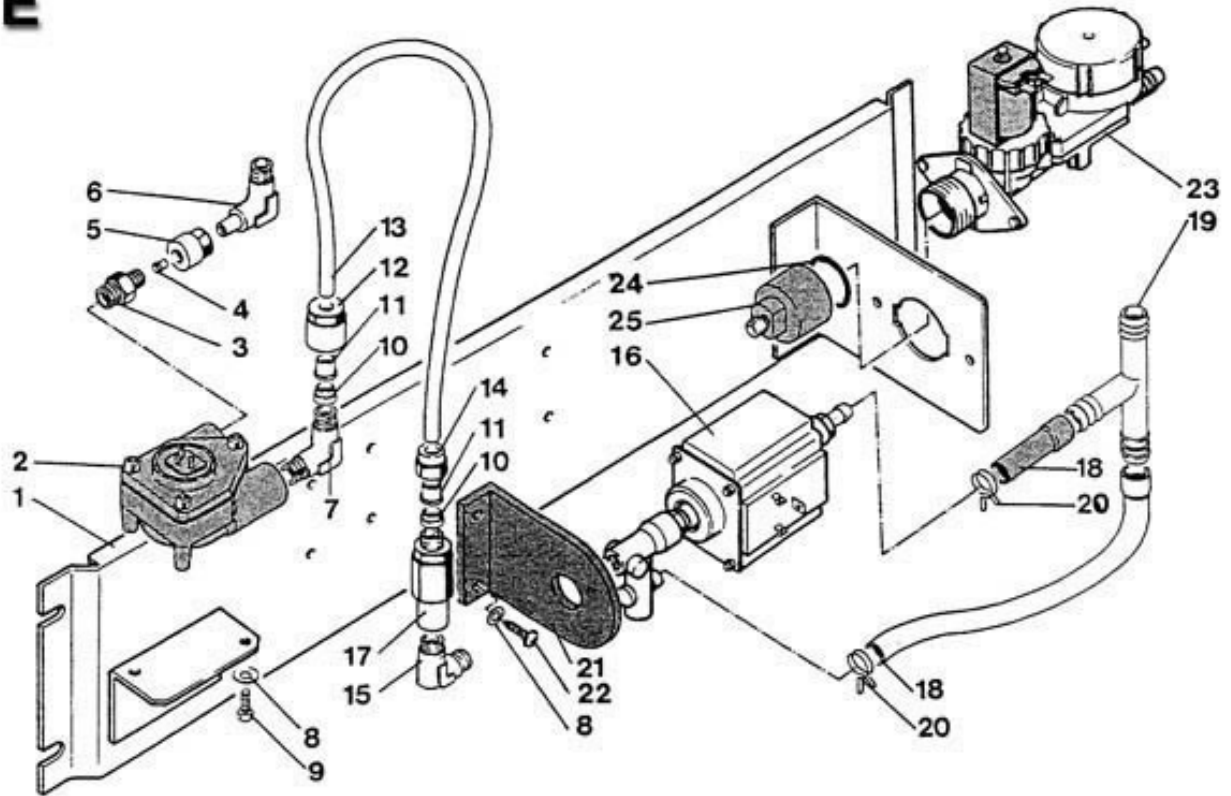

LUCE HYDRAULIC SYSTEM

E