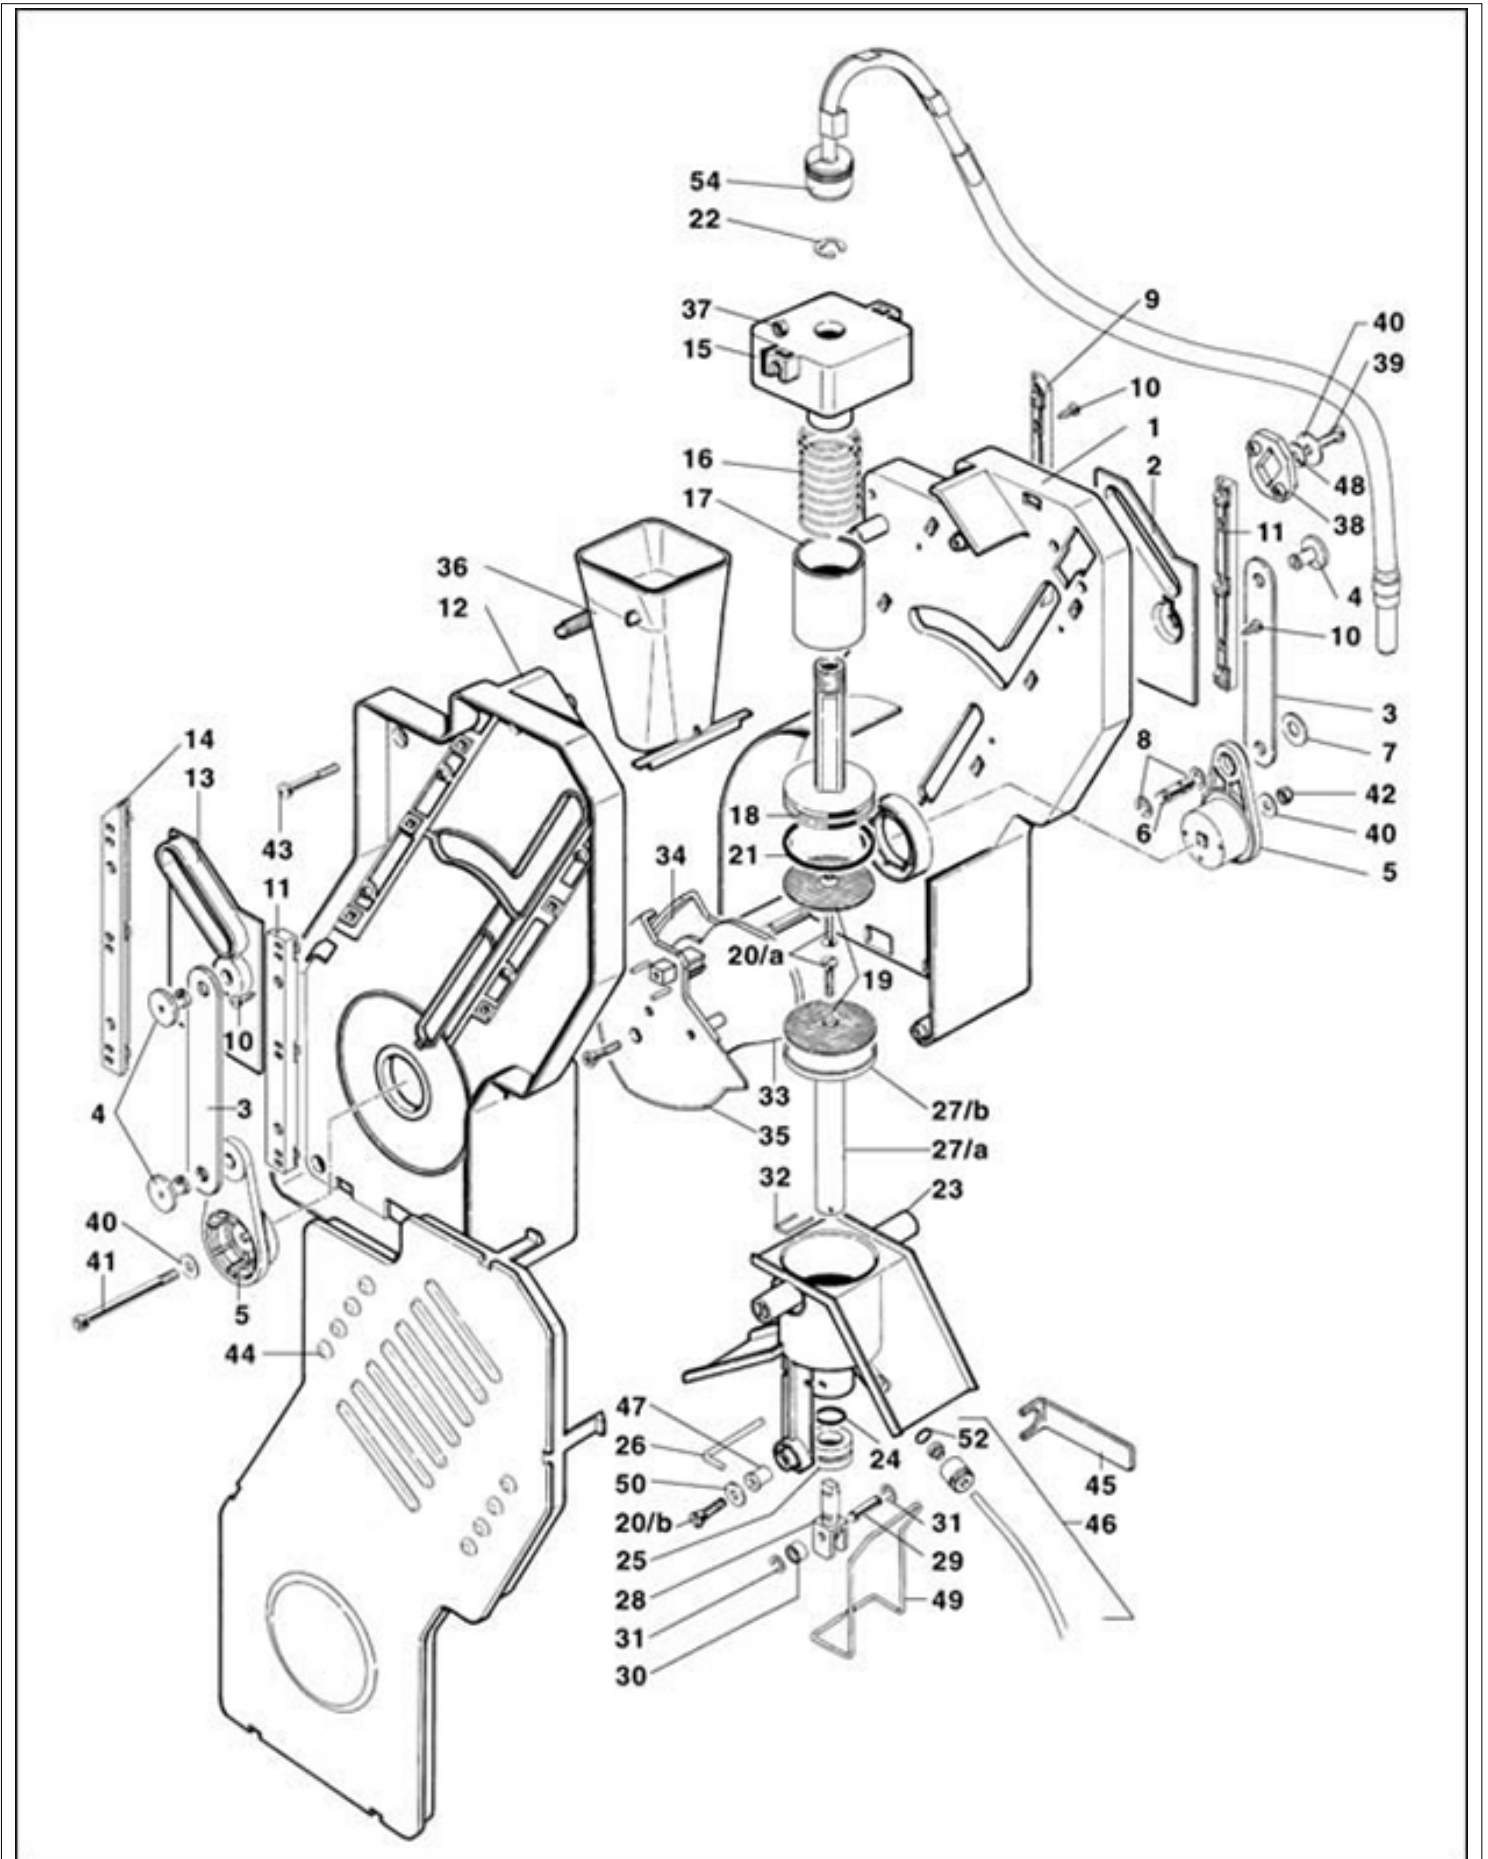

RHEA VENDORS

Position	LF code no.	Description
20	1240155	GEARMOTOR MK 230V 50Hz
23	3240123	MICROSWITCH 16A 250V

LUCE COFFEE GROUP

Positions without LF code no.: upon request