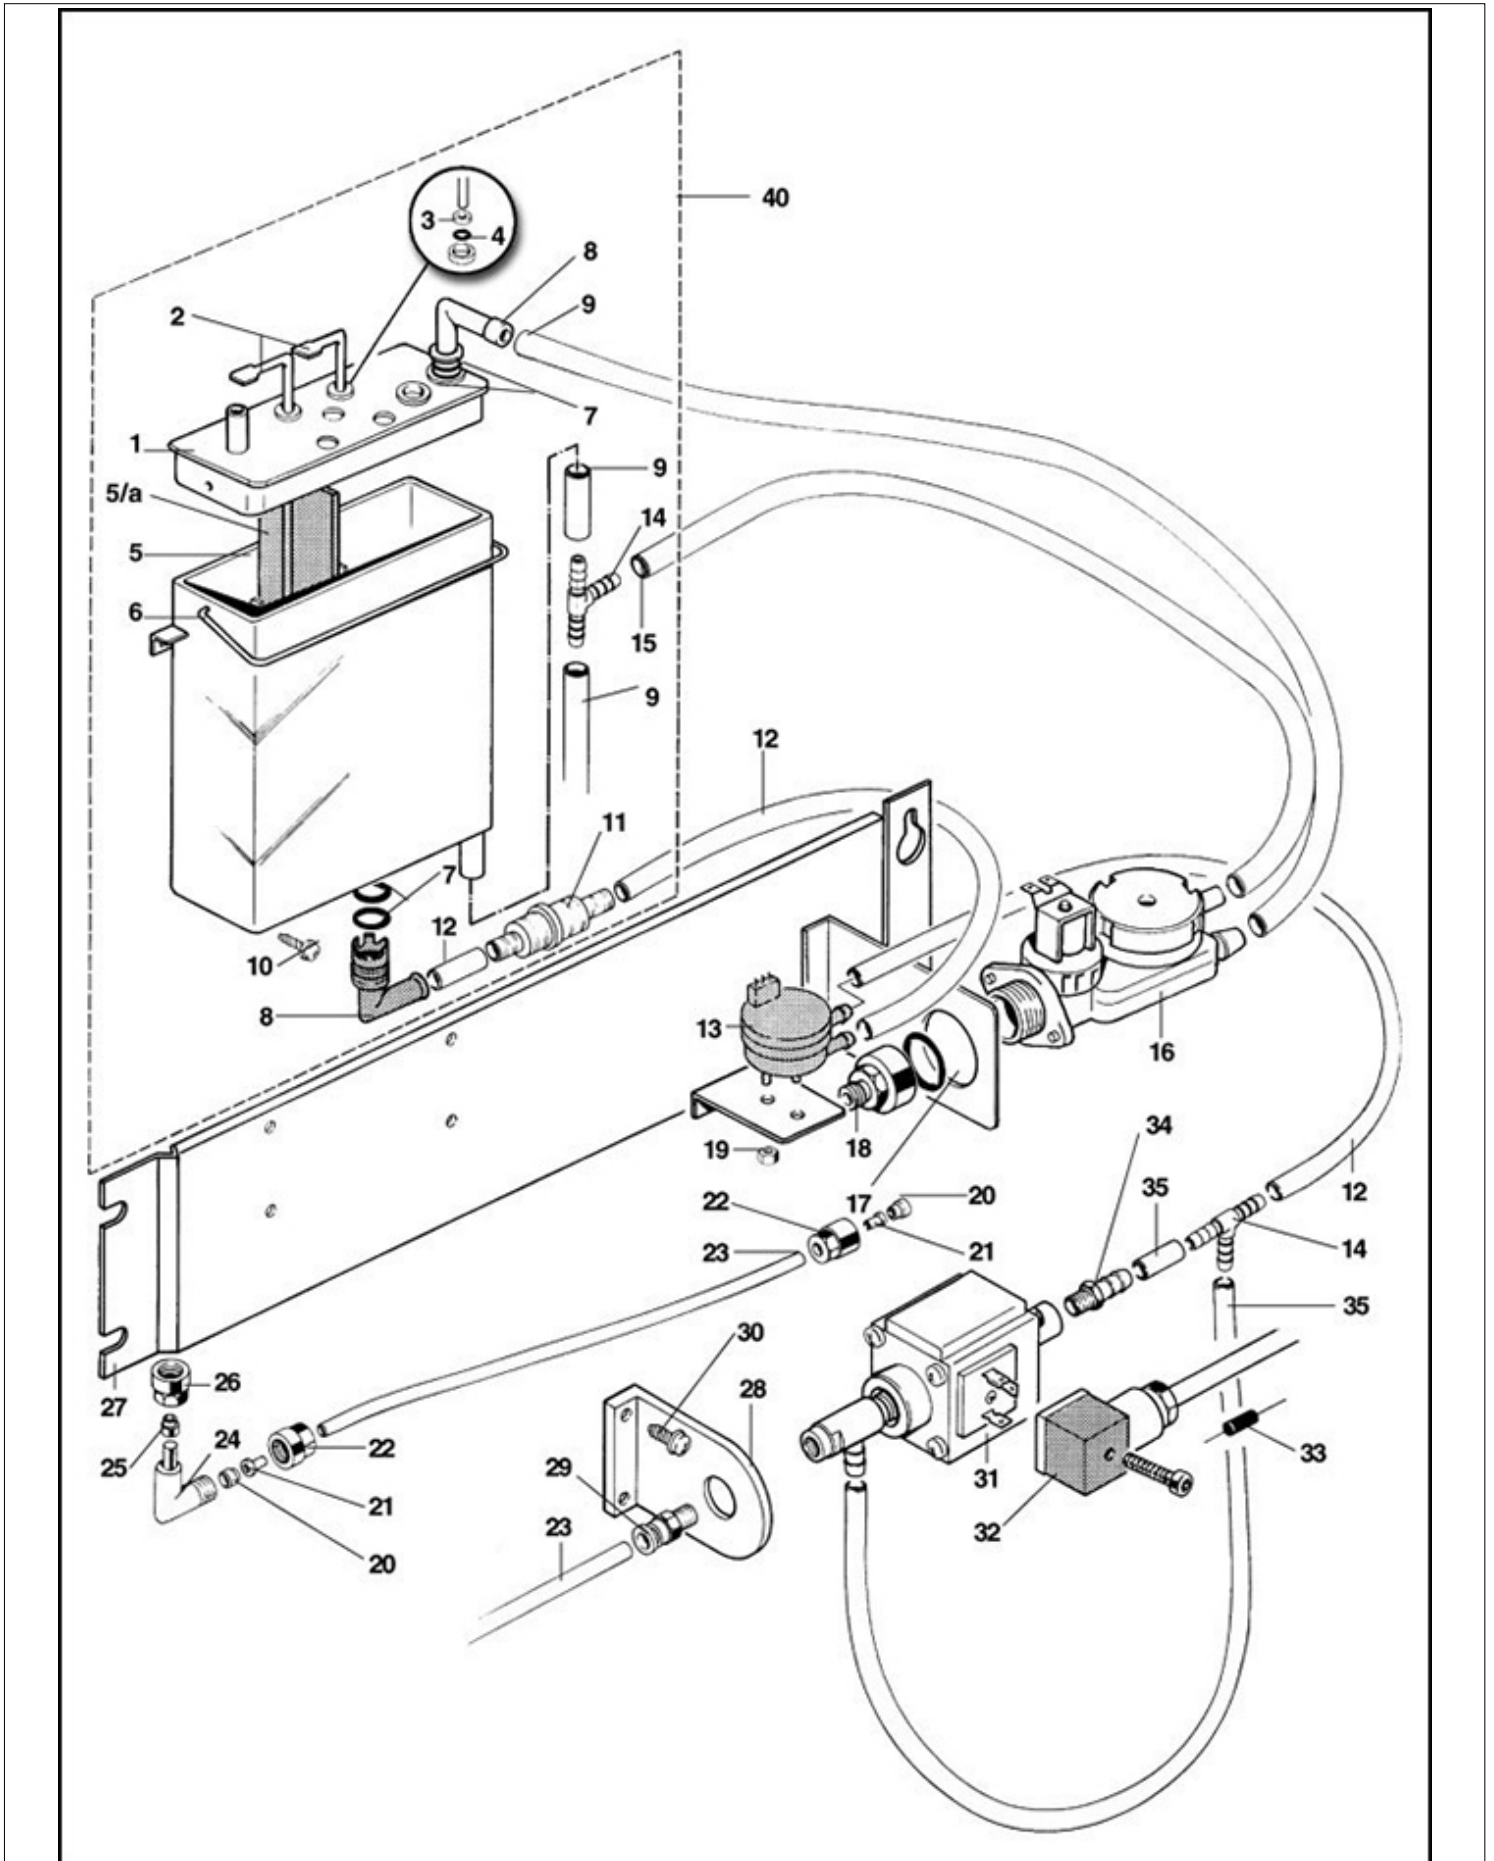

SAGOMA E HYDRAULIC BAND

Positions without LF code no.: upon request

RHEA VENDORS

Position	LF code no.	Description
4	1186163	O-RING 02010 EPDM
7	1186255	O-RING 0109 EPDM
9	1449286	SILICONE HOSE $\varnothing$ 6x12 SHORE 60 - 100 m
9	1449686	SILICONE HOSE $\varnothing$ 6x12 SHORE 60 - 10 m
13	1455007	VOLUMETRIC FLOWMETER 974-9502-B NSF
16	1120146	SOLENOID VALVE 24VDC $\varnothing$ 10 mm
20	1349260	OLIVE $\varnothing$ 6 mm H6.5