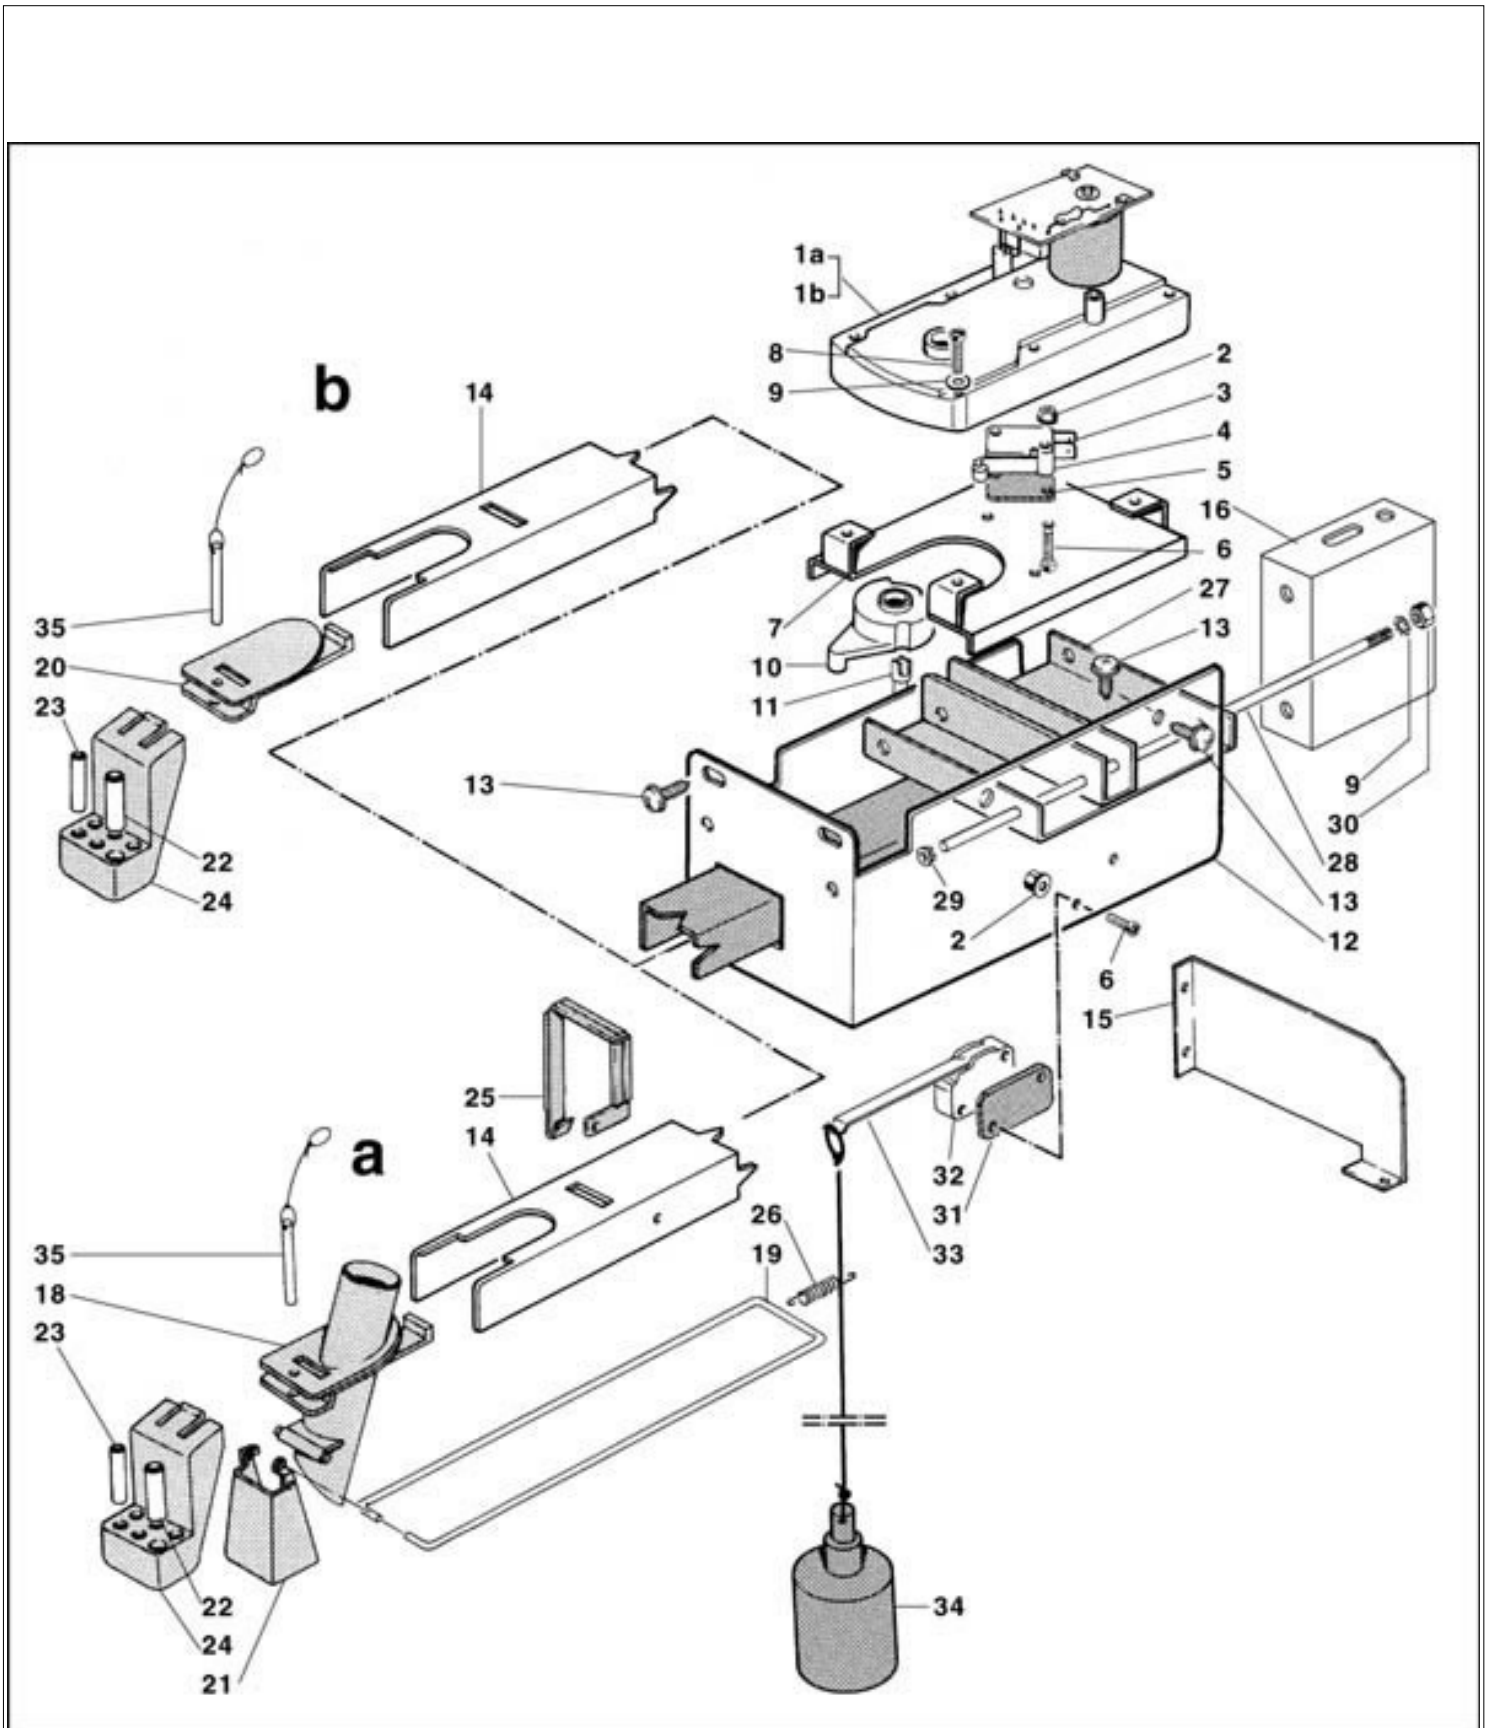

LUCE OUTLET PIPES DEVICE

RHEA VENDORS

Position	LF code no.	Description
1	1240298	GEARMOTOR 24VDC 2.4W 24RPM
3	3240123	MICROSWITCH 16A 250V
11	1240198	JUG MOTOR SHAFT
20	1022054	SUPPORT PLATE FOR SPOUTS
21	1022025	MOVABLE COVER FOR SPOUTS
26	1250329	SPRING $\varnothing$ 5x23 mm
32	3240123	MICROSWITCH 16A 250V