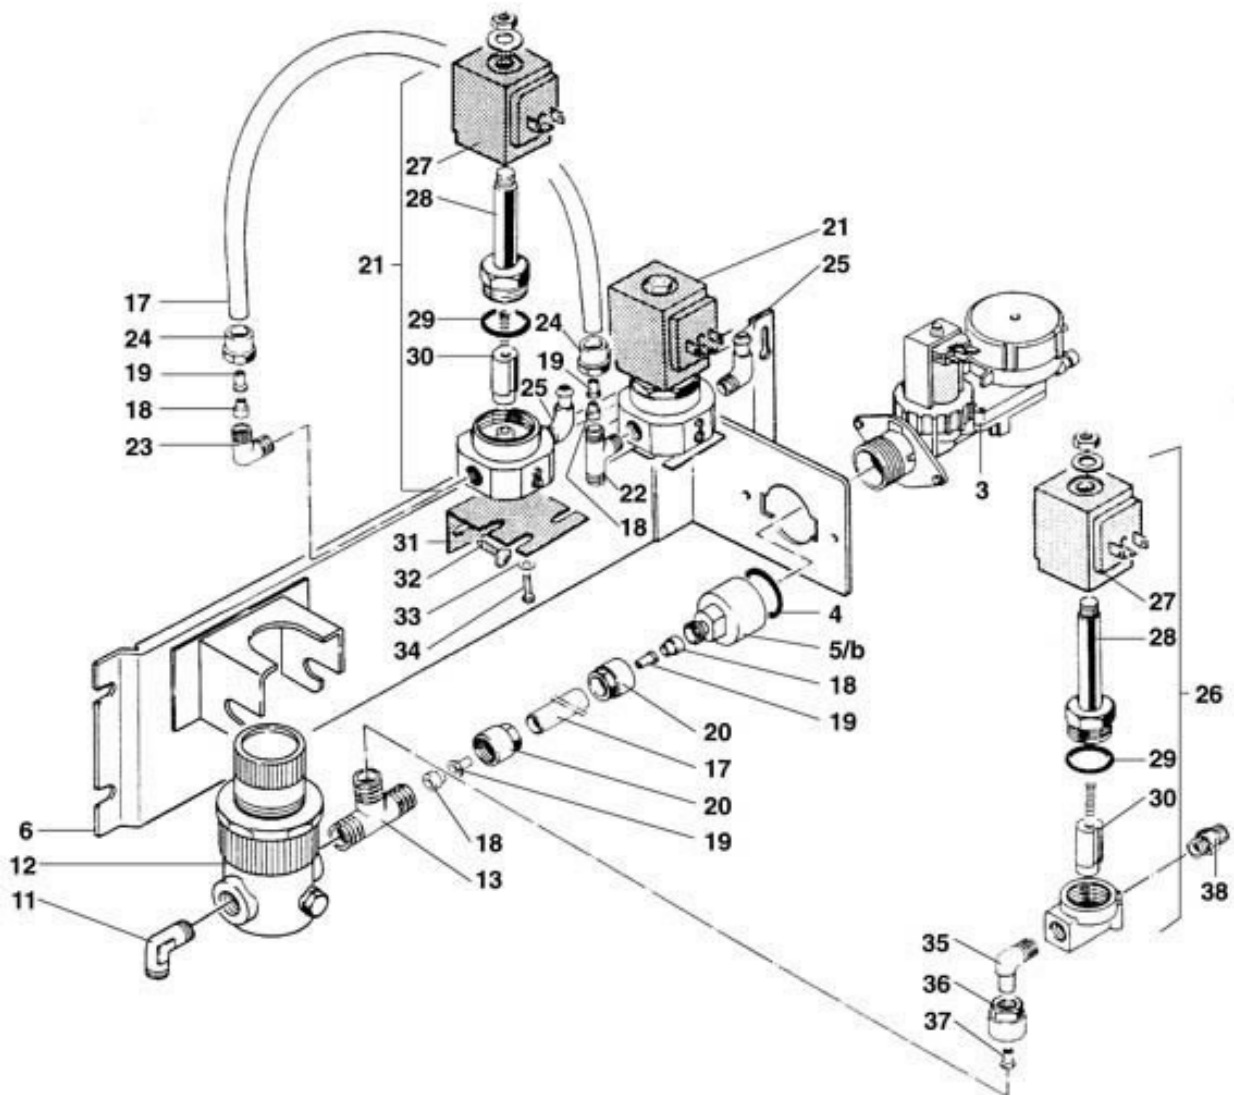

LUCE HYDRAULIC SYSTEM

H

H/FP