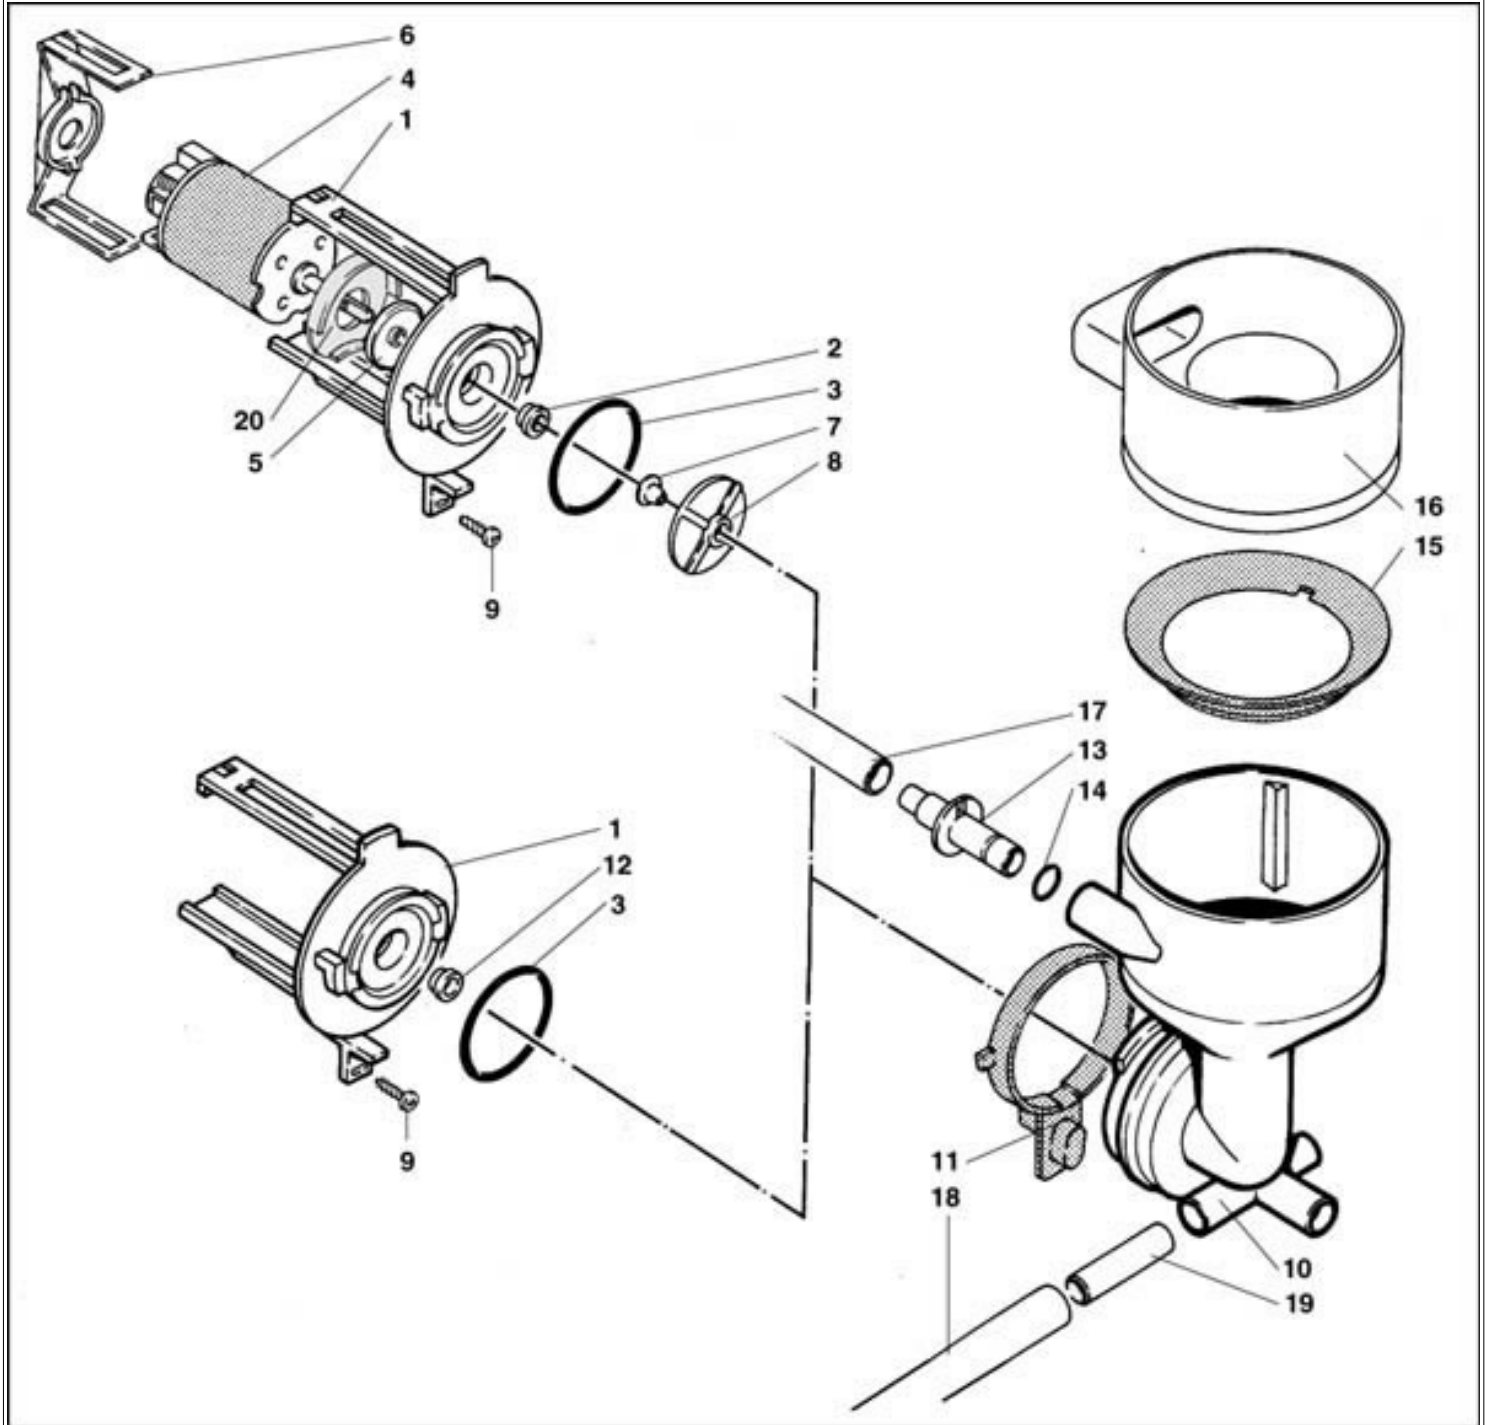

LUCE BLENDERS

Positions without LF code no.: upon request

RHEA VENDORS

Position	LF code no.	Description
2	1240204	BUSHING FOR MOTOR MIXER
3	1186920	RED SILICONE O-RING 03131
4	1240205	MOTOR MIXER 24VDC
5	1095139	CONVEYOR MIXER BLADE
6	1240206	MOTOR MIXER SUPPORT FOR MIXER
7	1786048	SHAPED GASKET V-RING
8	1095070	CONVEYOR MIXER FAN
10	1095073	POWDER FUNNEL
11	1095075	LOCKING RING NUT FOR MIXER FUNNEL
13	1095076	FUNNEL JET
14	1186864	O-RING 0106 RED SILICONE
15	1095074	BAFFLE RING FOR MIXER
16	1095072	POWDER ENTRY FUNNEL
17	1449286	SILICONE HOSE ø 6x12 SHORE 60 - 100 m
17	1449686	SILICONE HOSE ø 6x12 SHORE 60 - 10 m