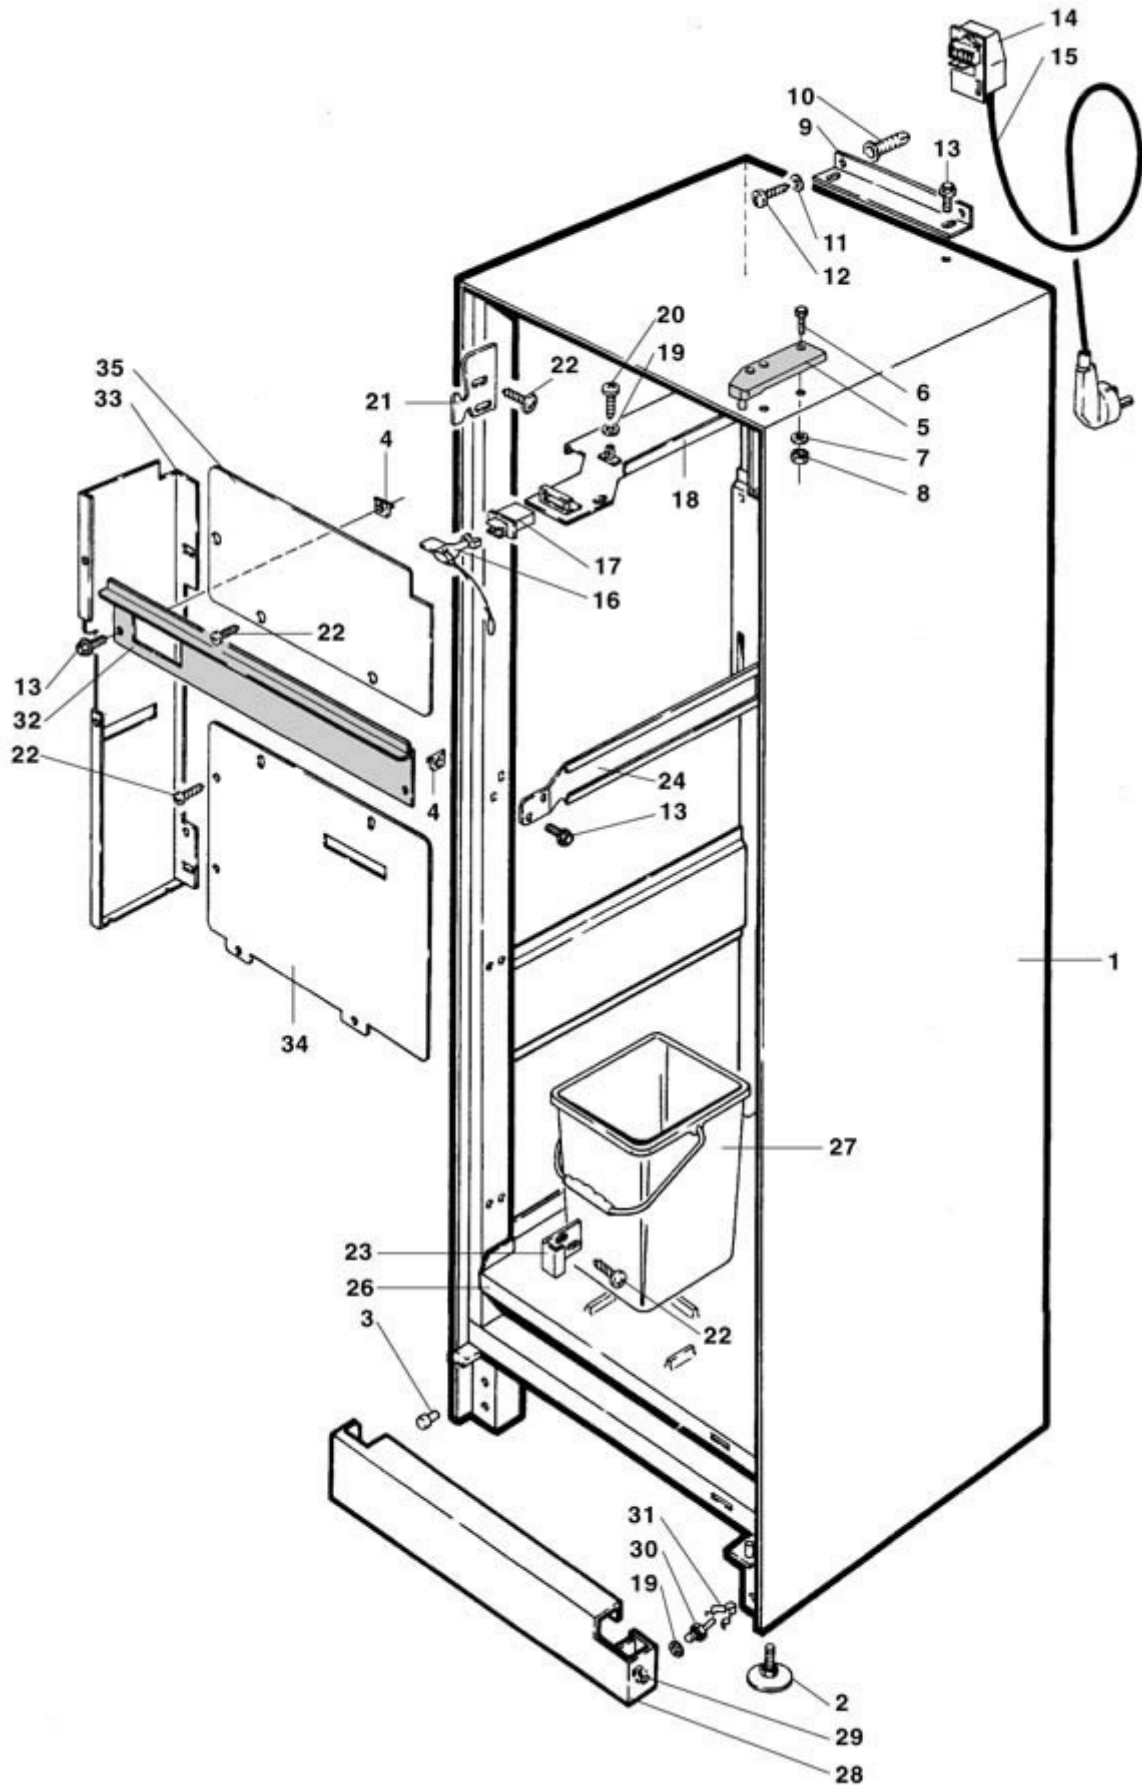

Rel. 2013-09161752

LUCE CUPBOARD

Positions without LF code no.: upon request

RHEA VENDORS

Position	LF code no.	Description
16	1319300	DOOR SWITCH KEY
17	1319336	DOOR SAFETY SWITCH16A 250V

LUCE EXTERNAL DOOR