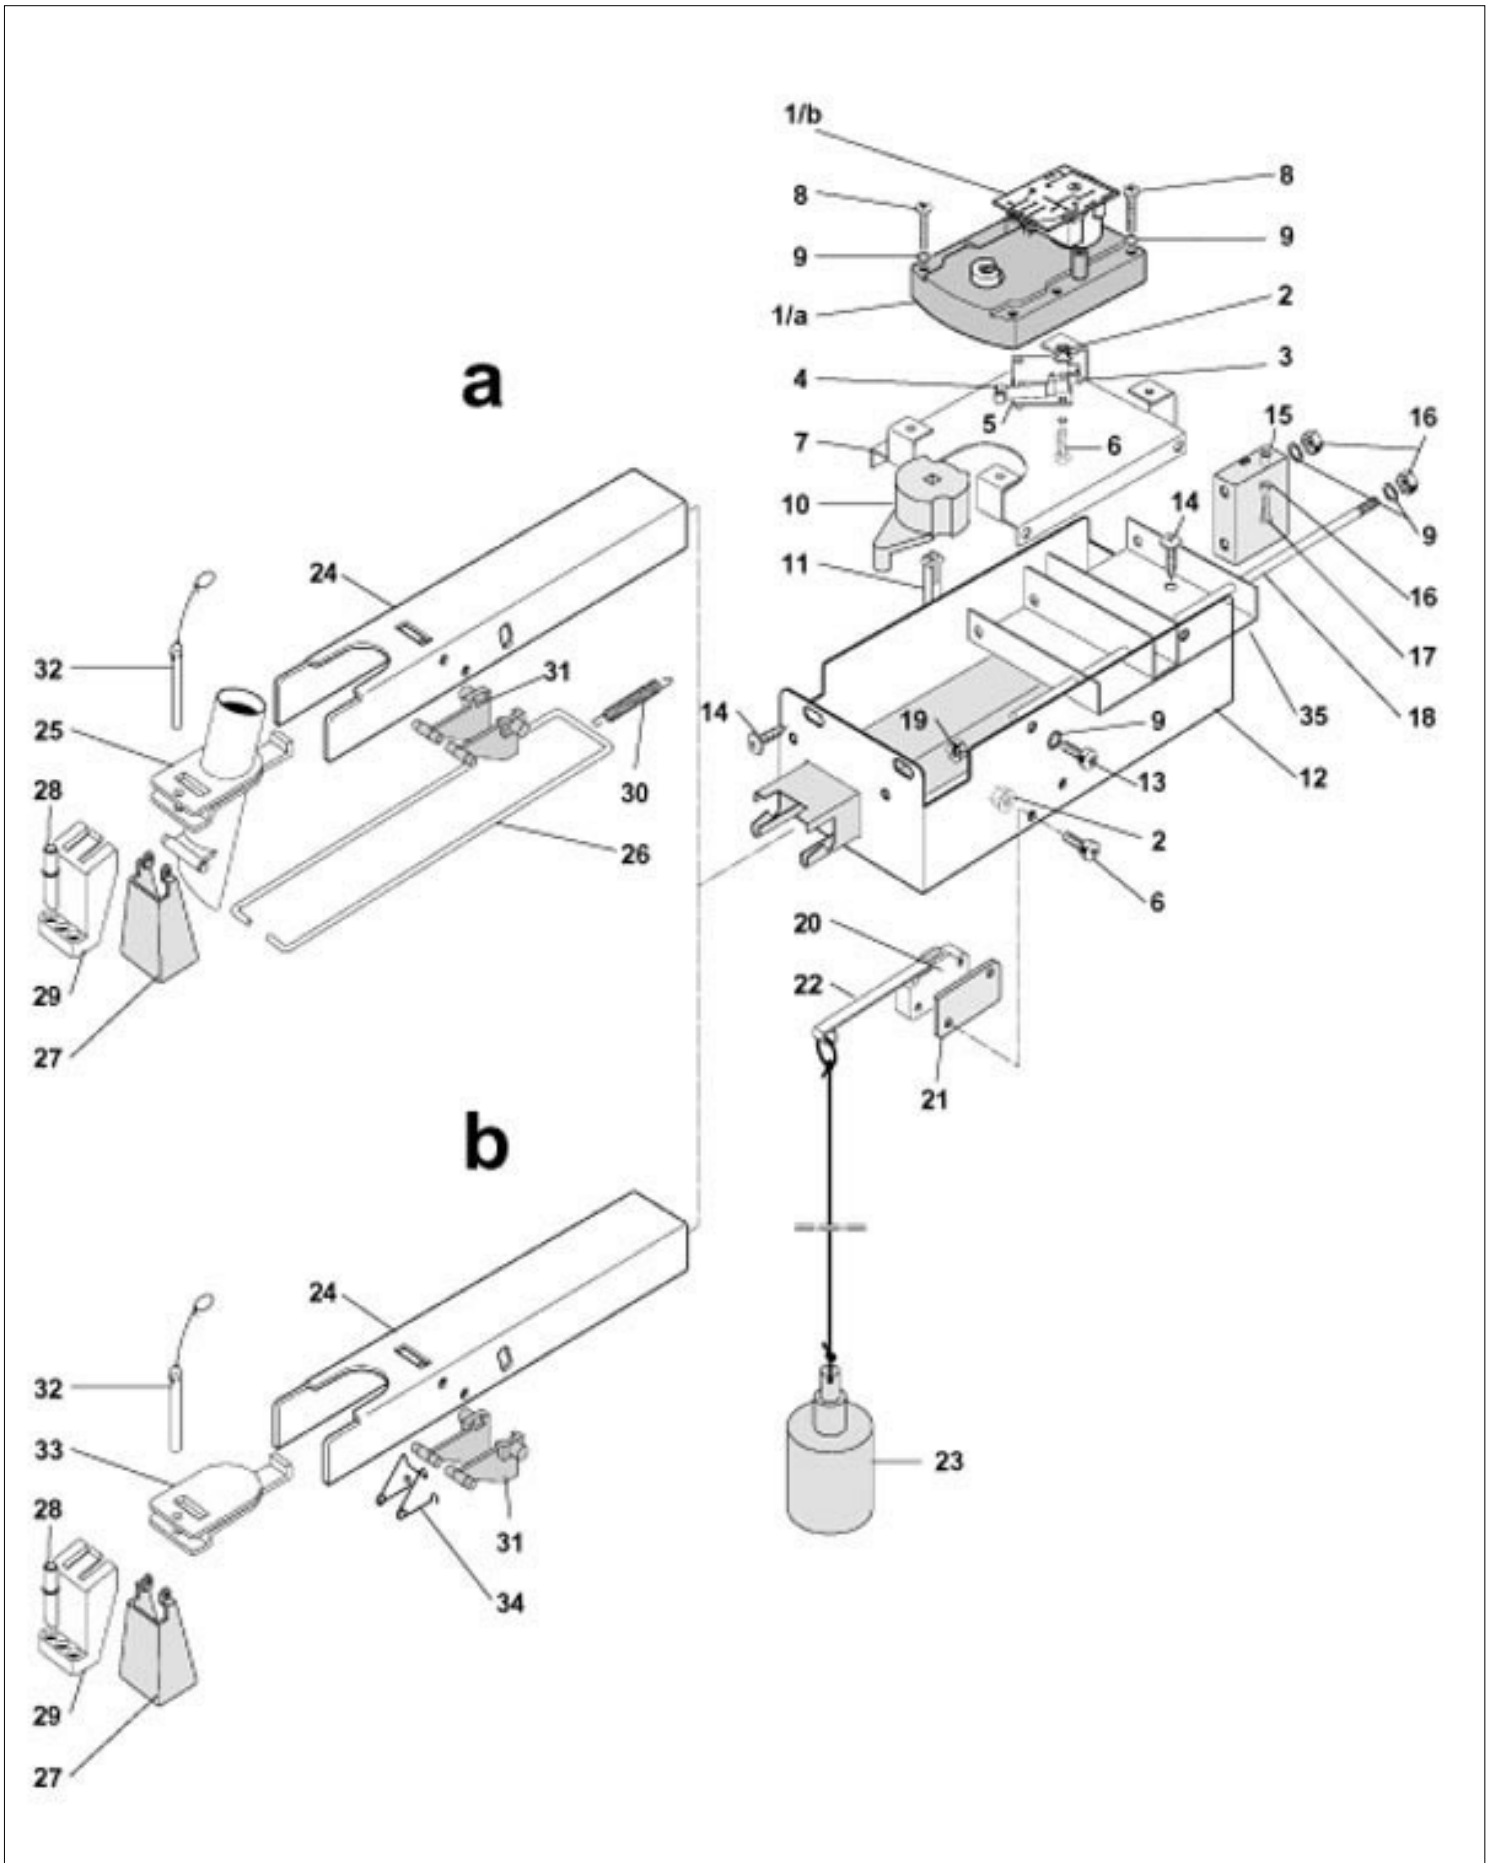

SAGOMA E REMOVABLES PIPES DEVICE

Positions without LF code no.: upon request

RHEA VENDORS

Position	LF code no.	Description
1	1240298	GEARMOTOR 24VDC 2.4W 24RPM
3	3240123	MICROSWITCH 16A 250V
11	1240198	JUG MOTOR SHAFT
20	3240123	MICROSWITCH 16A 250V
27	1022025	MOVABLE COVER FOR SPOUTS
28	1022055	COFFEE SPOUT
30	1250329	SPRING $\varnothing$ 5x23 mm
33	1022054	SUPPORT PLATE FOR SPOUTS