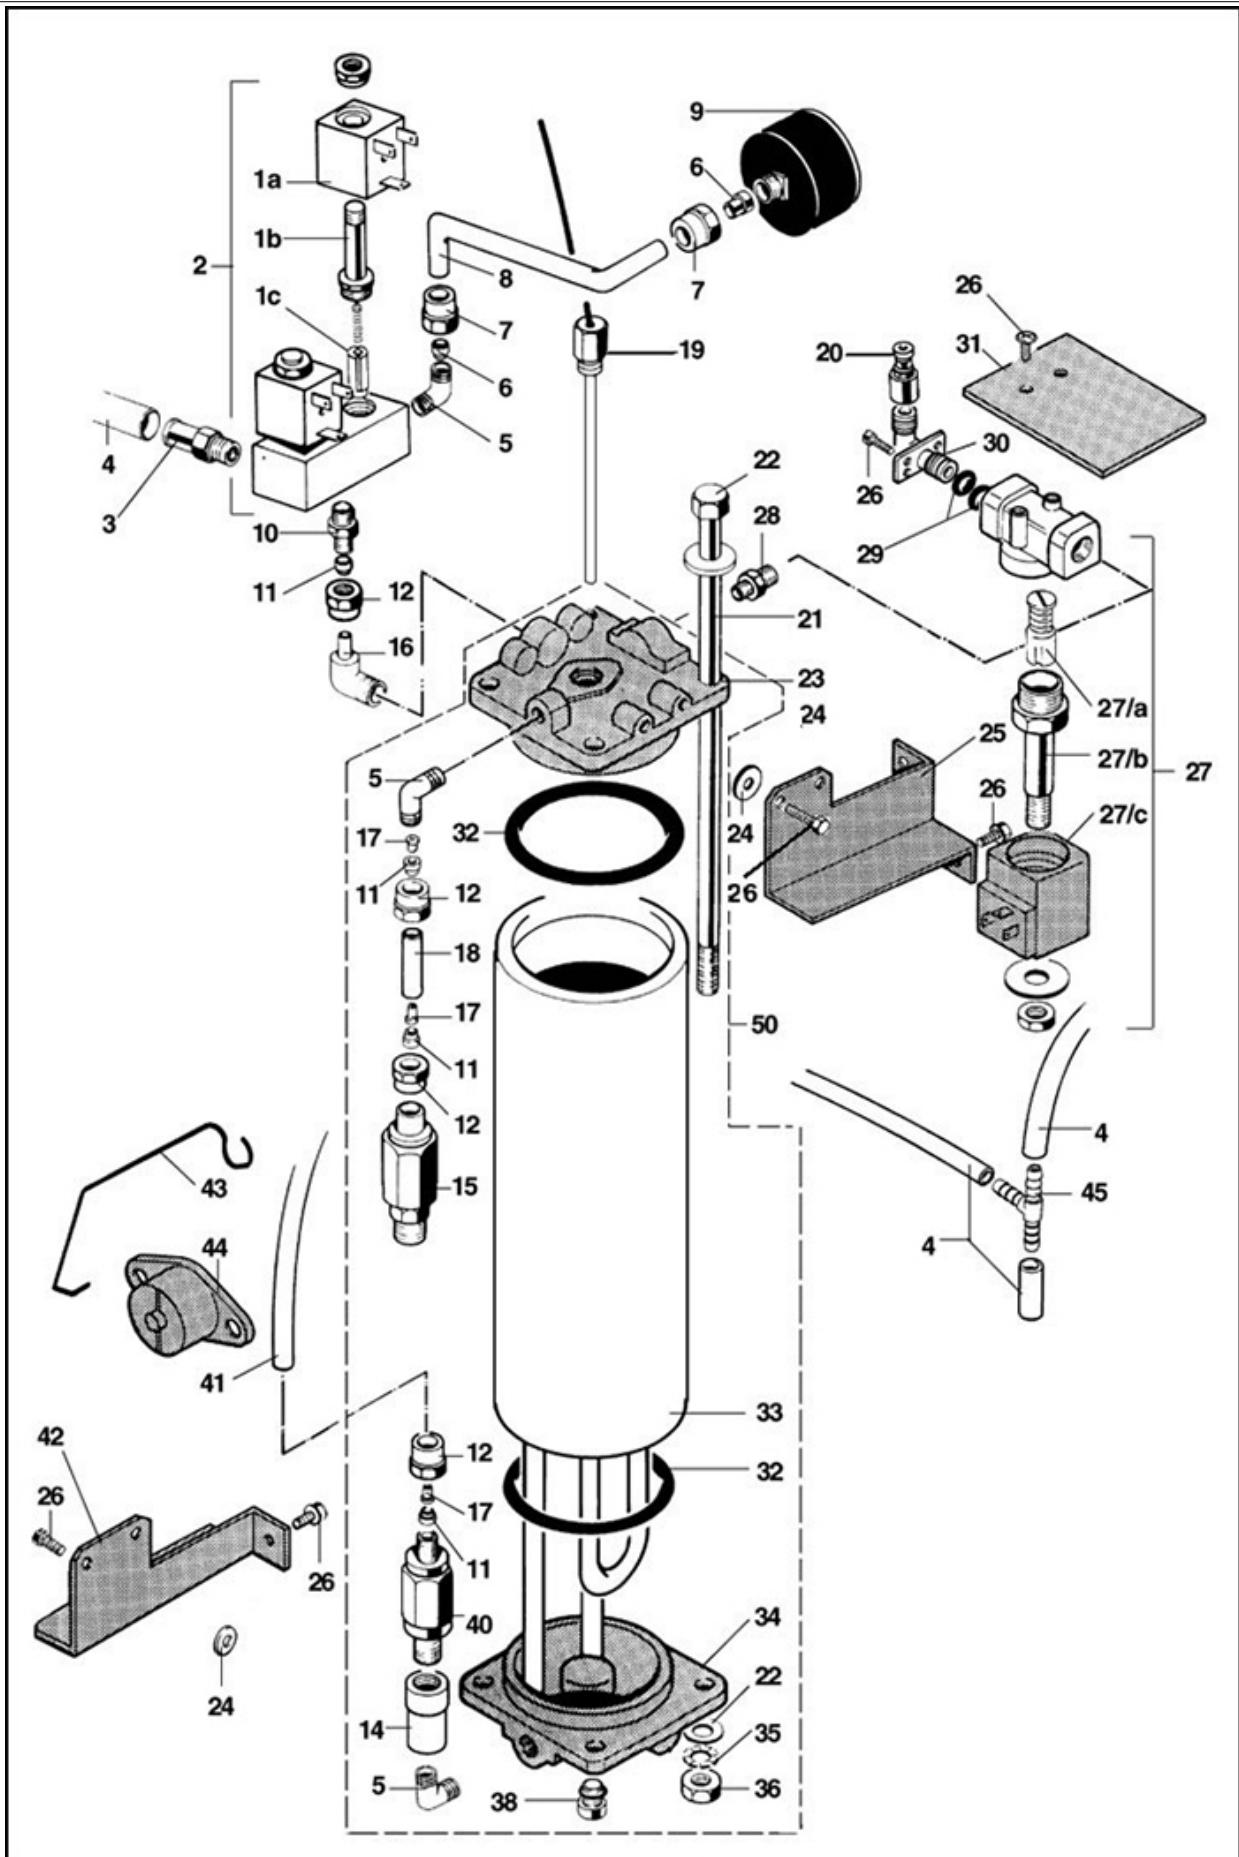

SAGOMA E KETTLE UNTIL 96116078

Positions without LF code no.: upon request

RHEA VENDORS

Position	LF code no.	Description
4	1449286	SILICONE HOSE $\varnothing$ 6x12 SHORE 60 - 100 m
4	1449686	SILICONE HOSE $\varnothing$ 6x12 SHORE 60 - 10 m
11	1349260	OLIVE $\varnothing$ 6 mm H6.5
15	1523067	EXPANSION VALVE $\varnothing$ 1/8"M-1/8"M
24	1786041	RUBBER GASKET $\varnothing$ 15x5x2 mm
27	1120202	SOLENOID VALVE ODE 3 VIE $\varnothing$ 1/8" 24V 8W
32	1786011	O-RING 0164 VITON
40	1523700	NON-RETURN VALVE $\varnothing$ 1/8"M-1/8"M