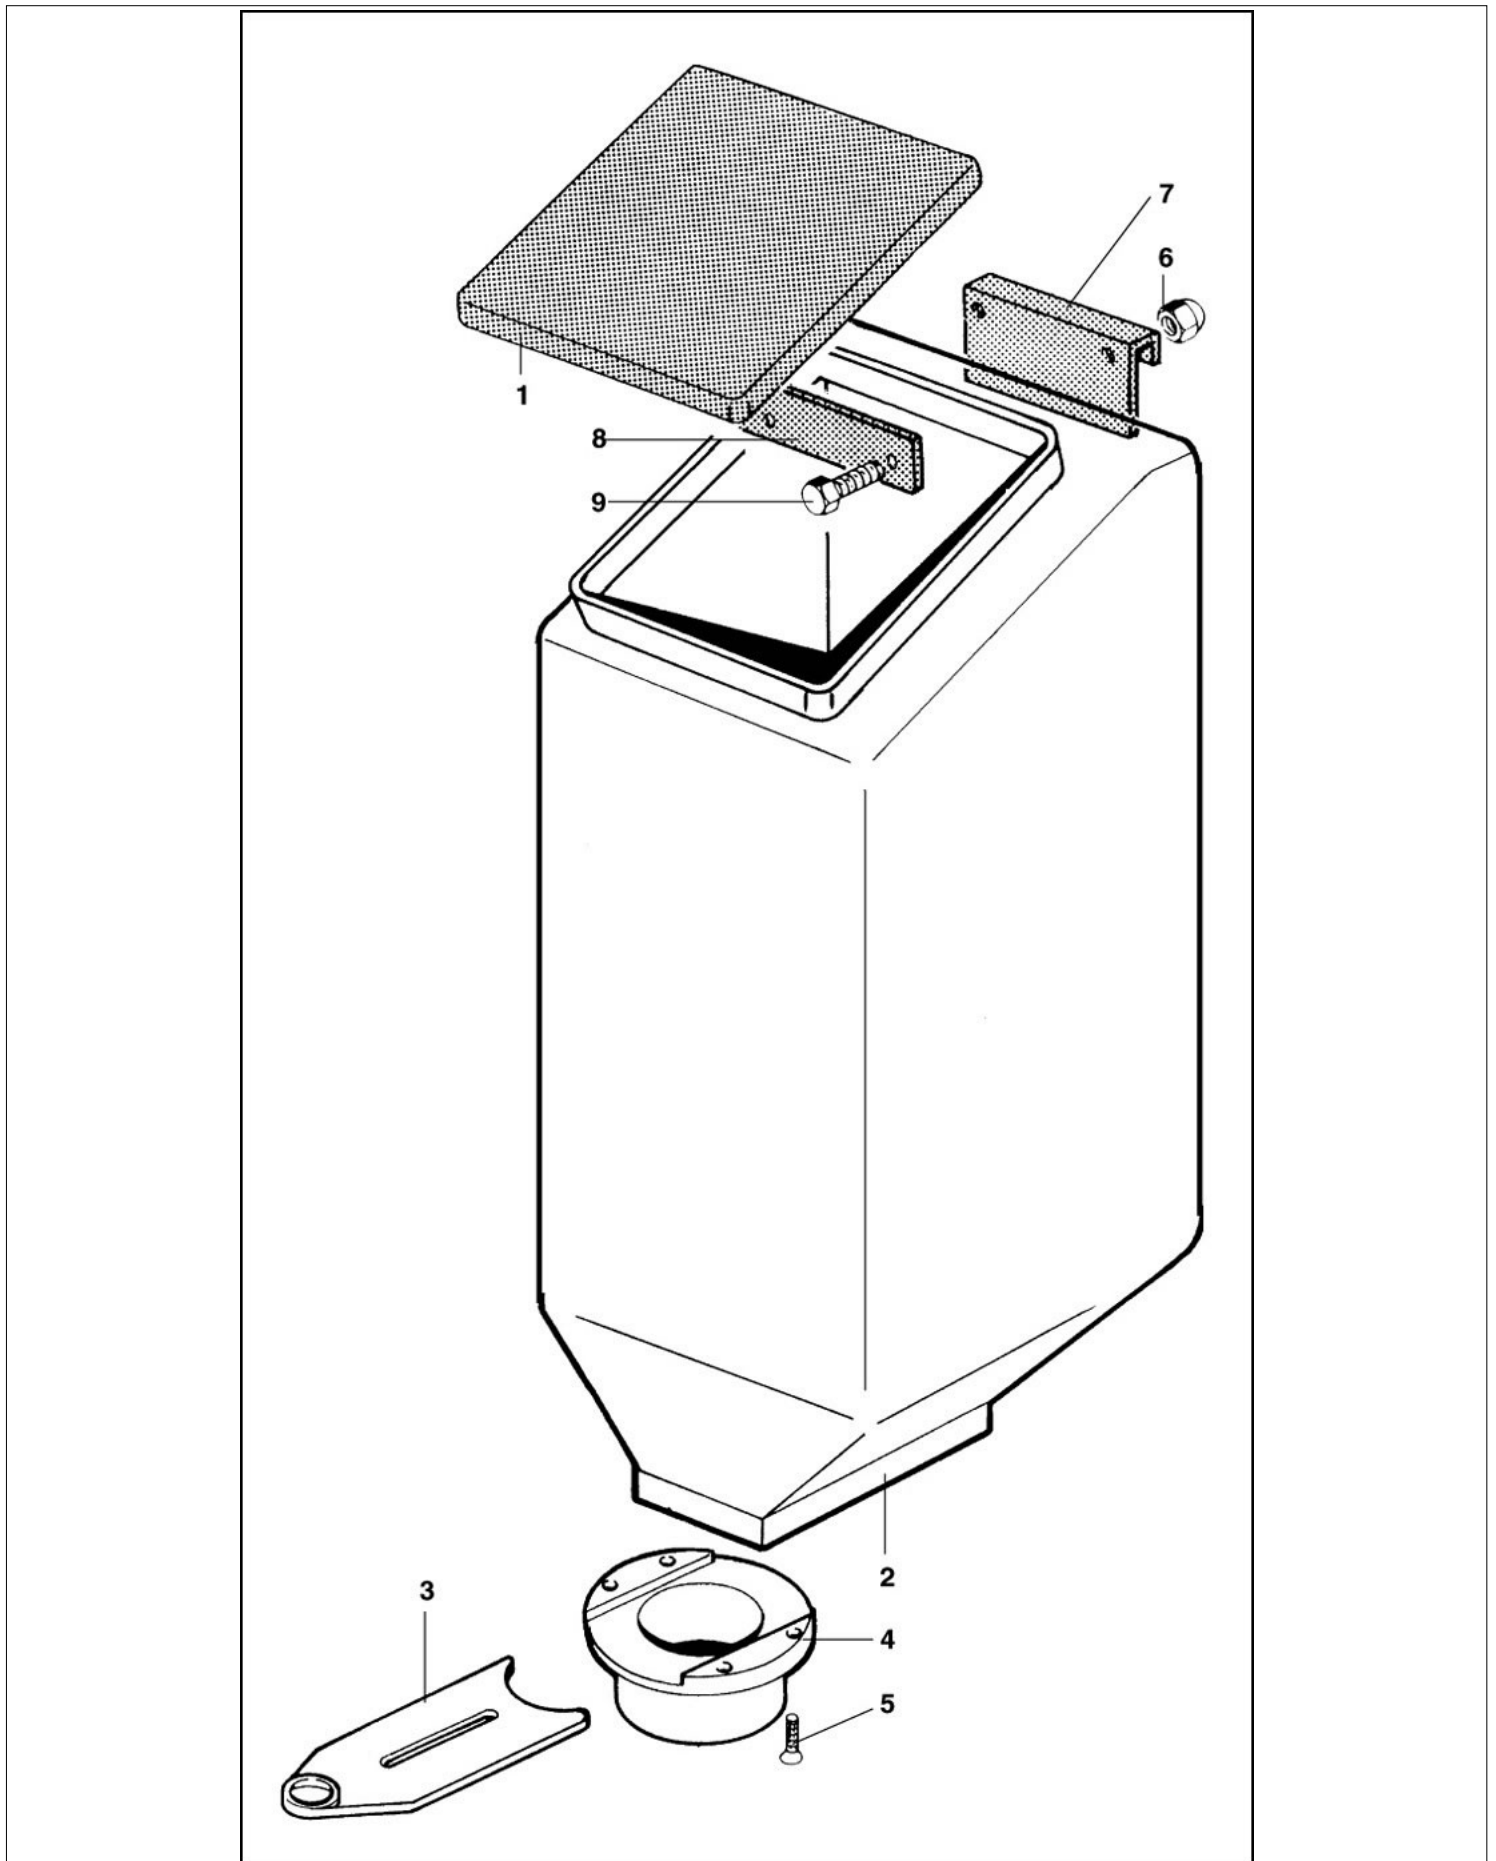

RHEA VENDORS

Position	LF code no.	Description
6	1186414	O-RING 0119 EPDM
19	1186295	STAINLESS STEEL CIRCLIP RA-8 UNI 7437

SAGOMA E COFFEE HOPPER

Positions without LF code no.: upon request