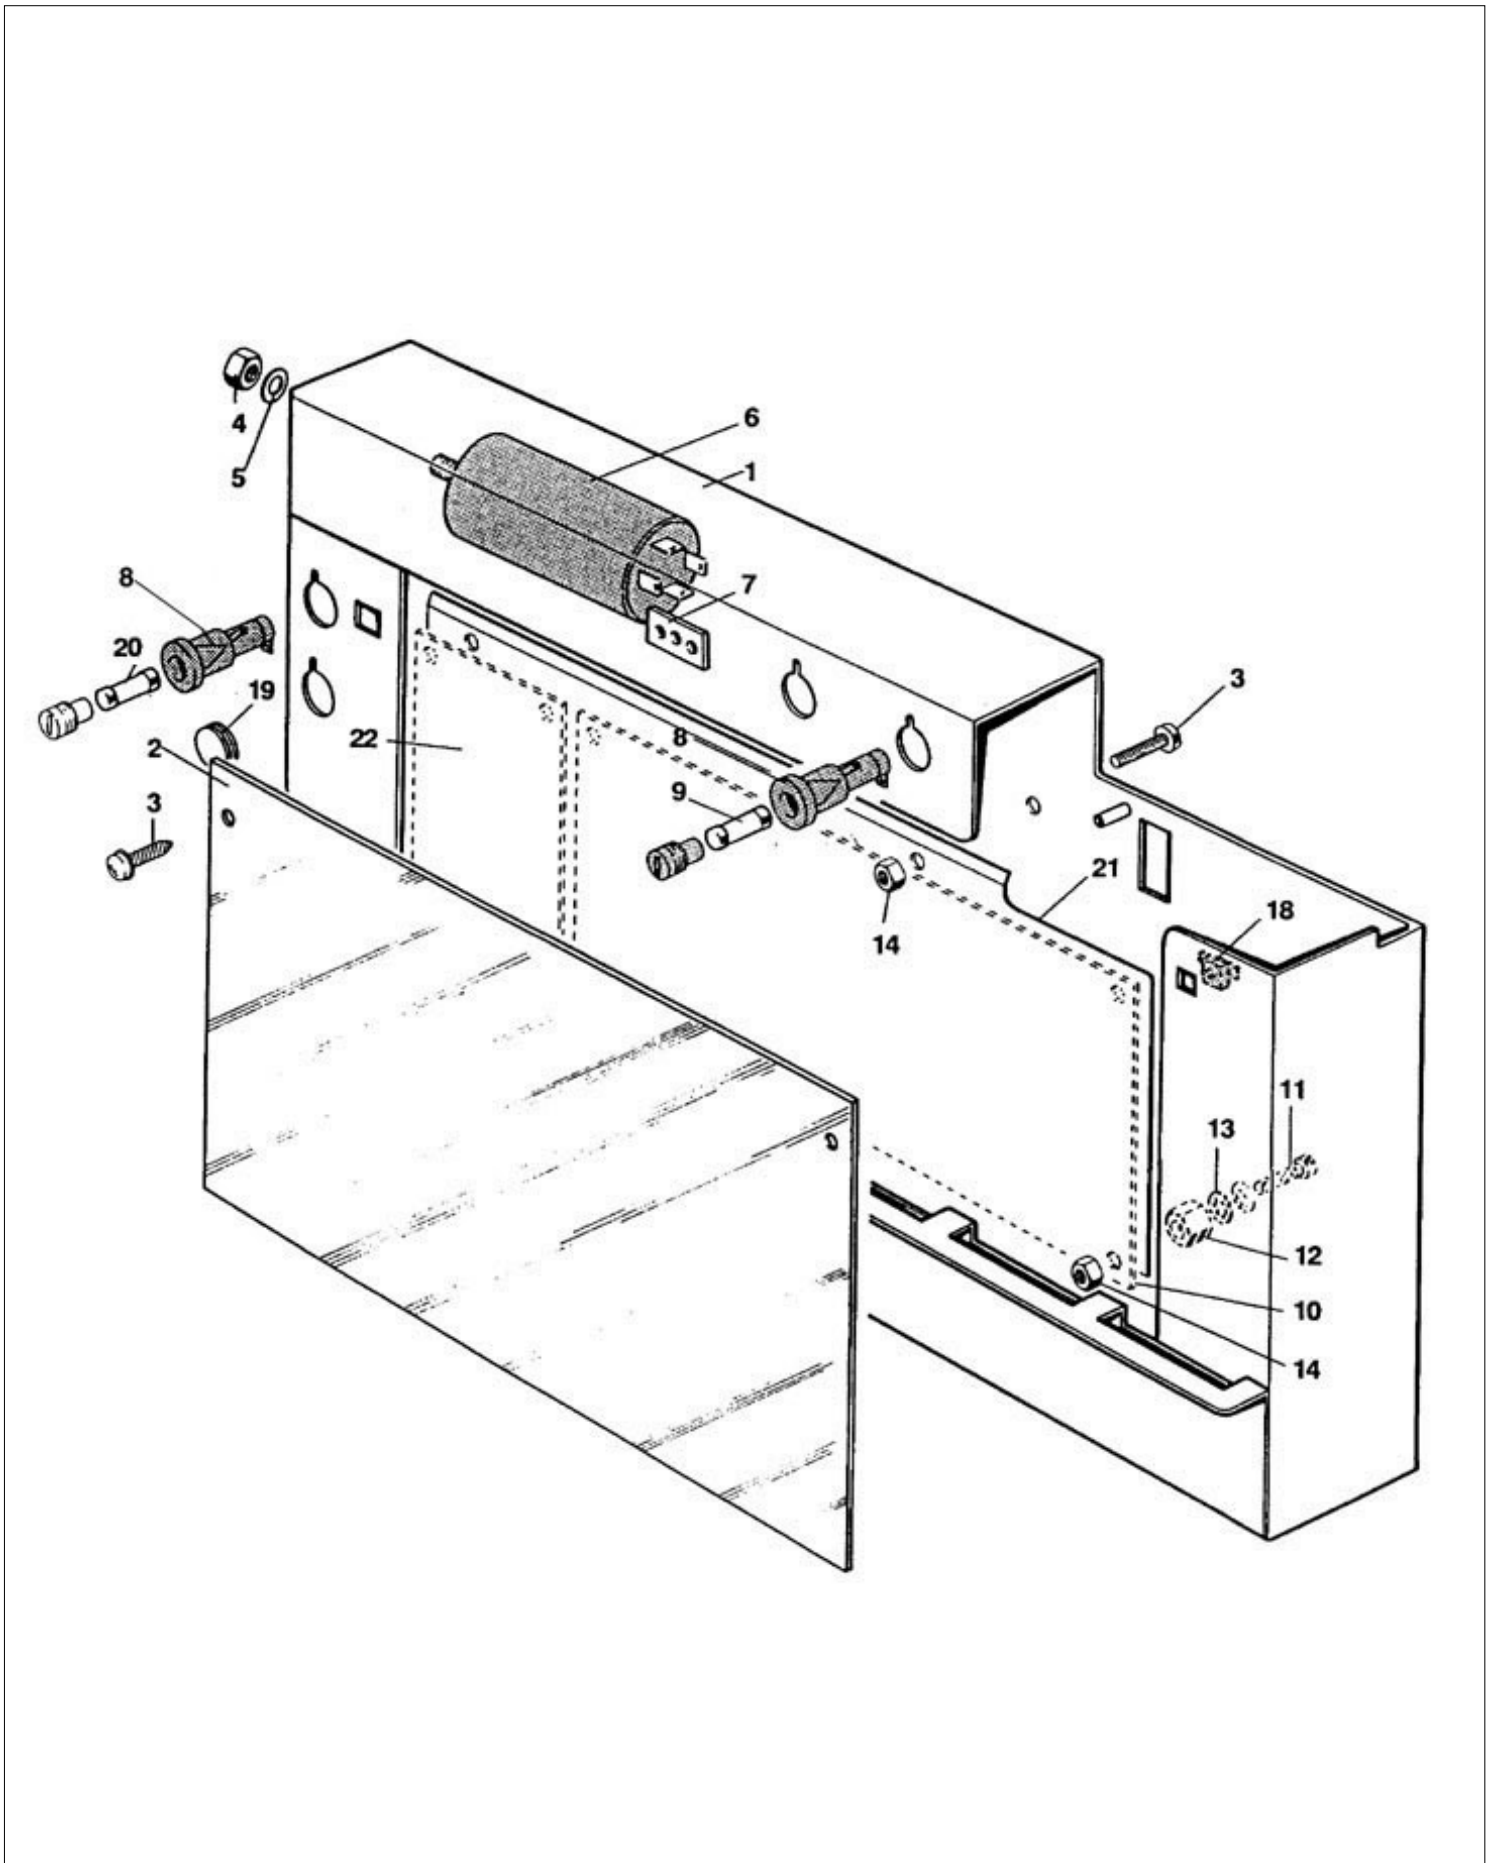

SAGOMA E ELECTRICAL PANEL E/5

Positions without LF code no.: upon request