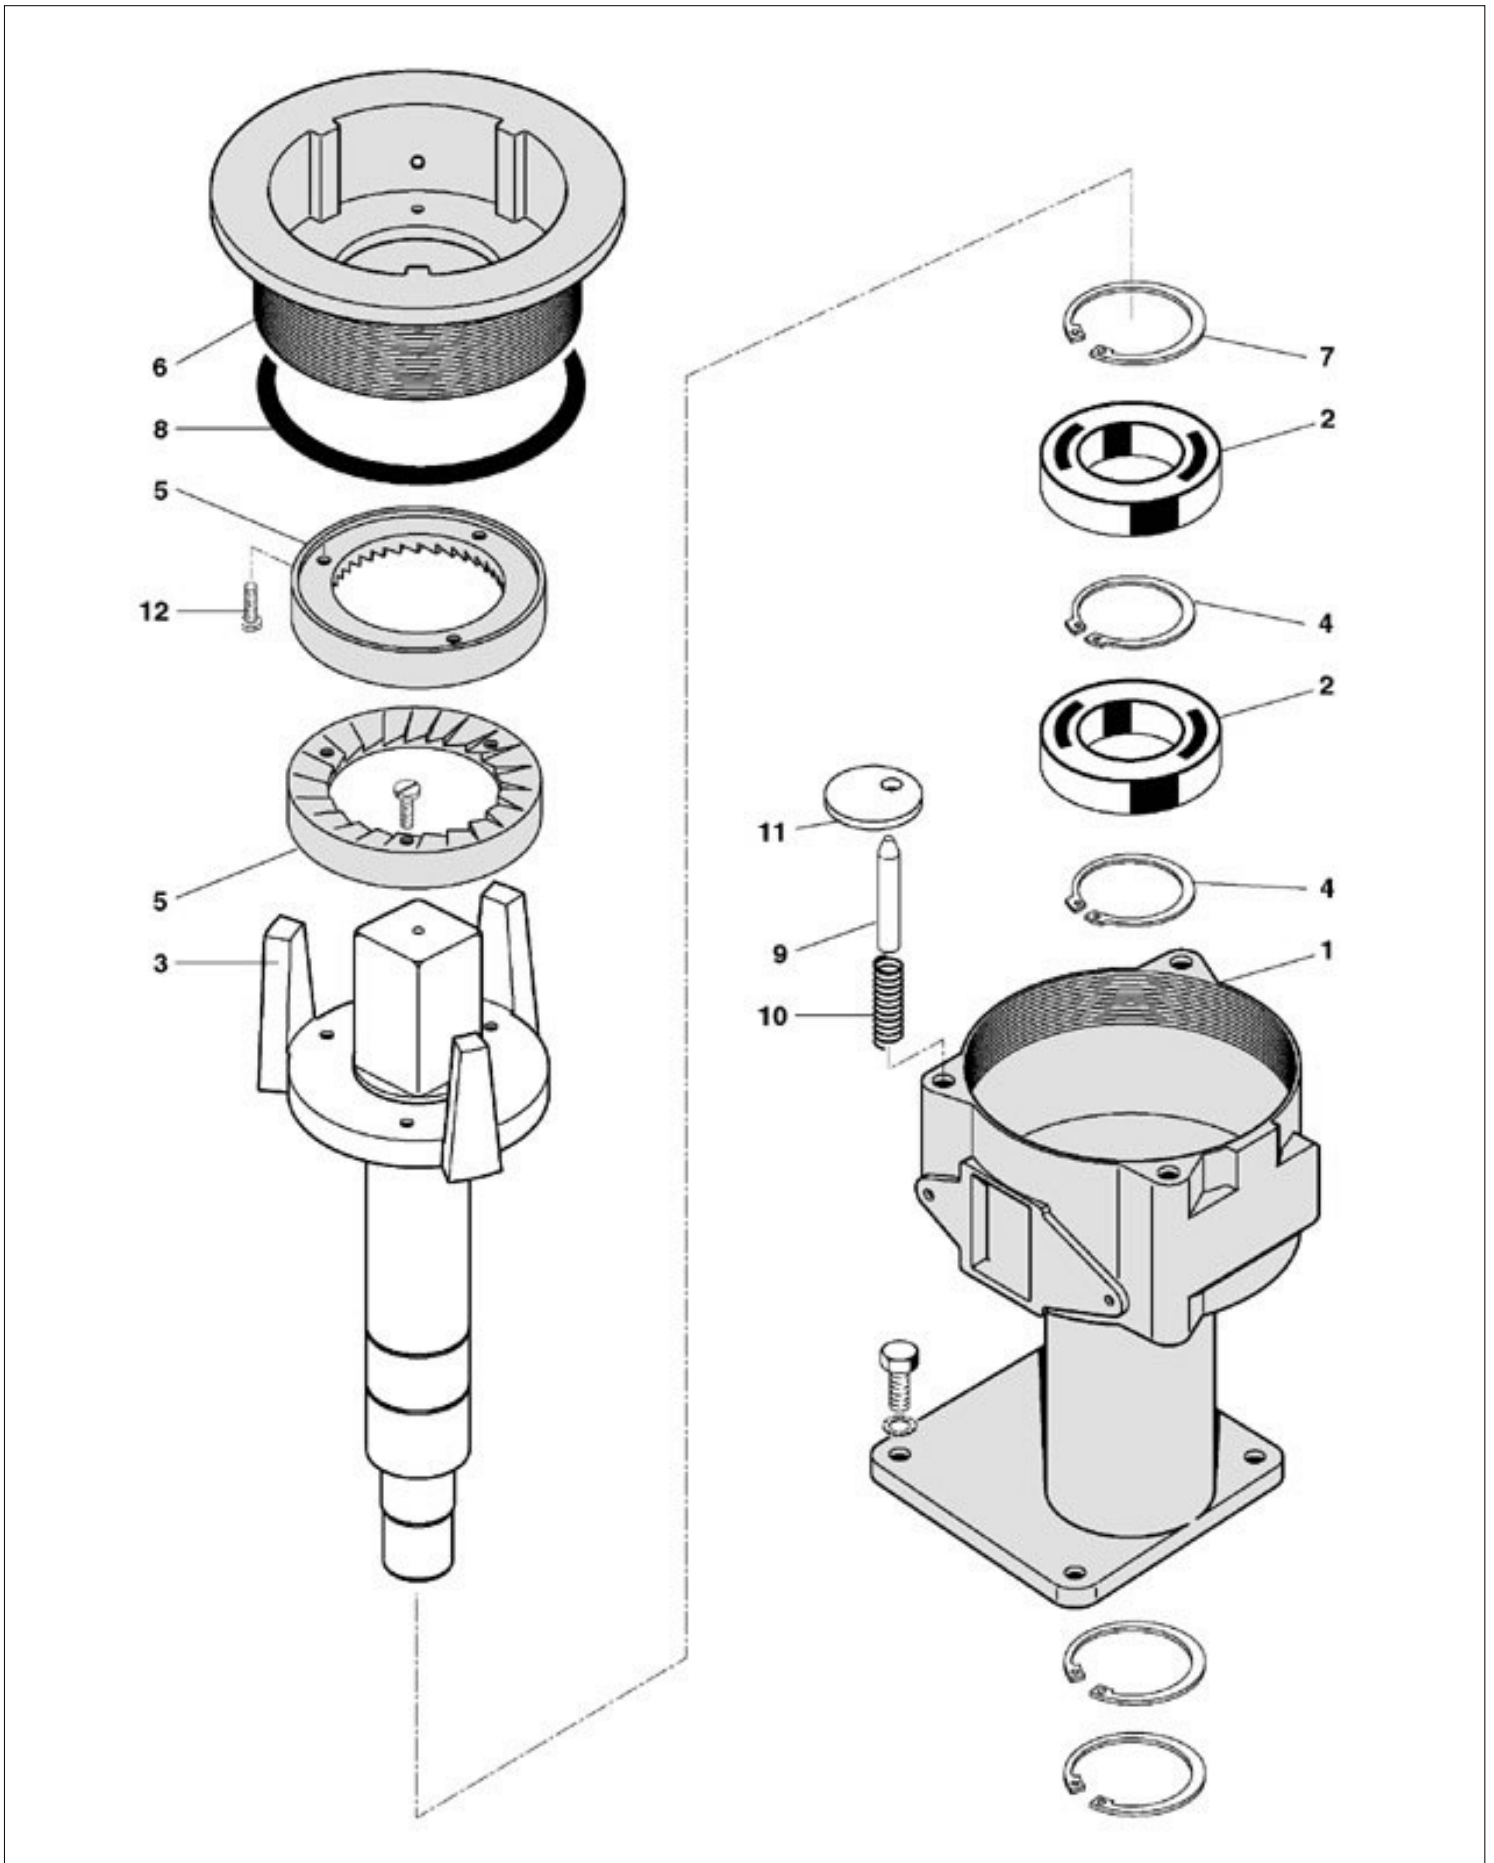

SAGOMA E COFFEE GRINDER/DOSER NO PULLEY

Positions without LF code no.: upon request

RHEA VENDORS

Position	LF code no.	Description
5	1251183	GRIND.BURRS(PAIR)RHEA LH
9	1324146	BALANCING PIN $\varnothing$ 5x27 mm
10	1250322	SPRING $\varnothing$ 4x24 mm FOR BALANCING PIN