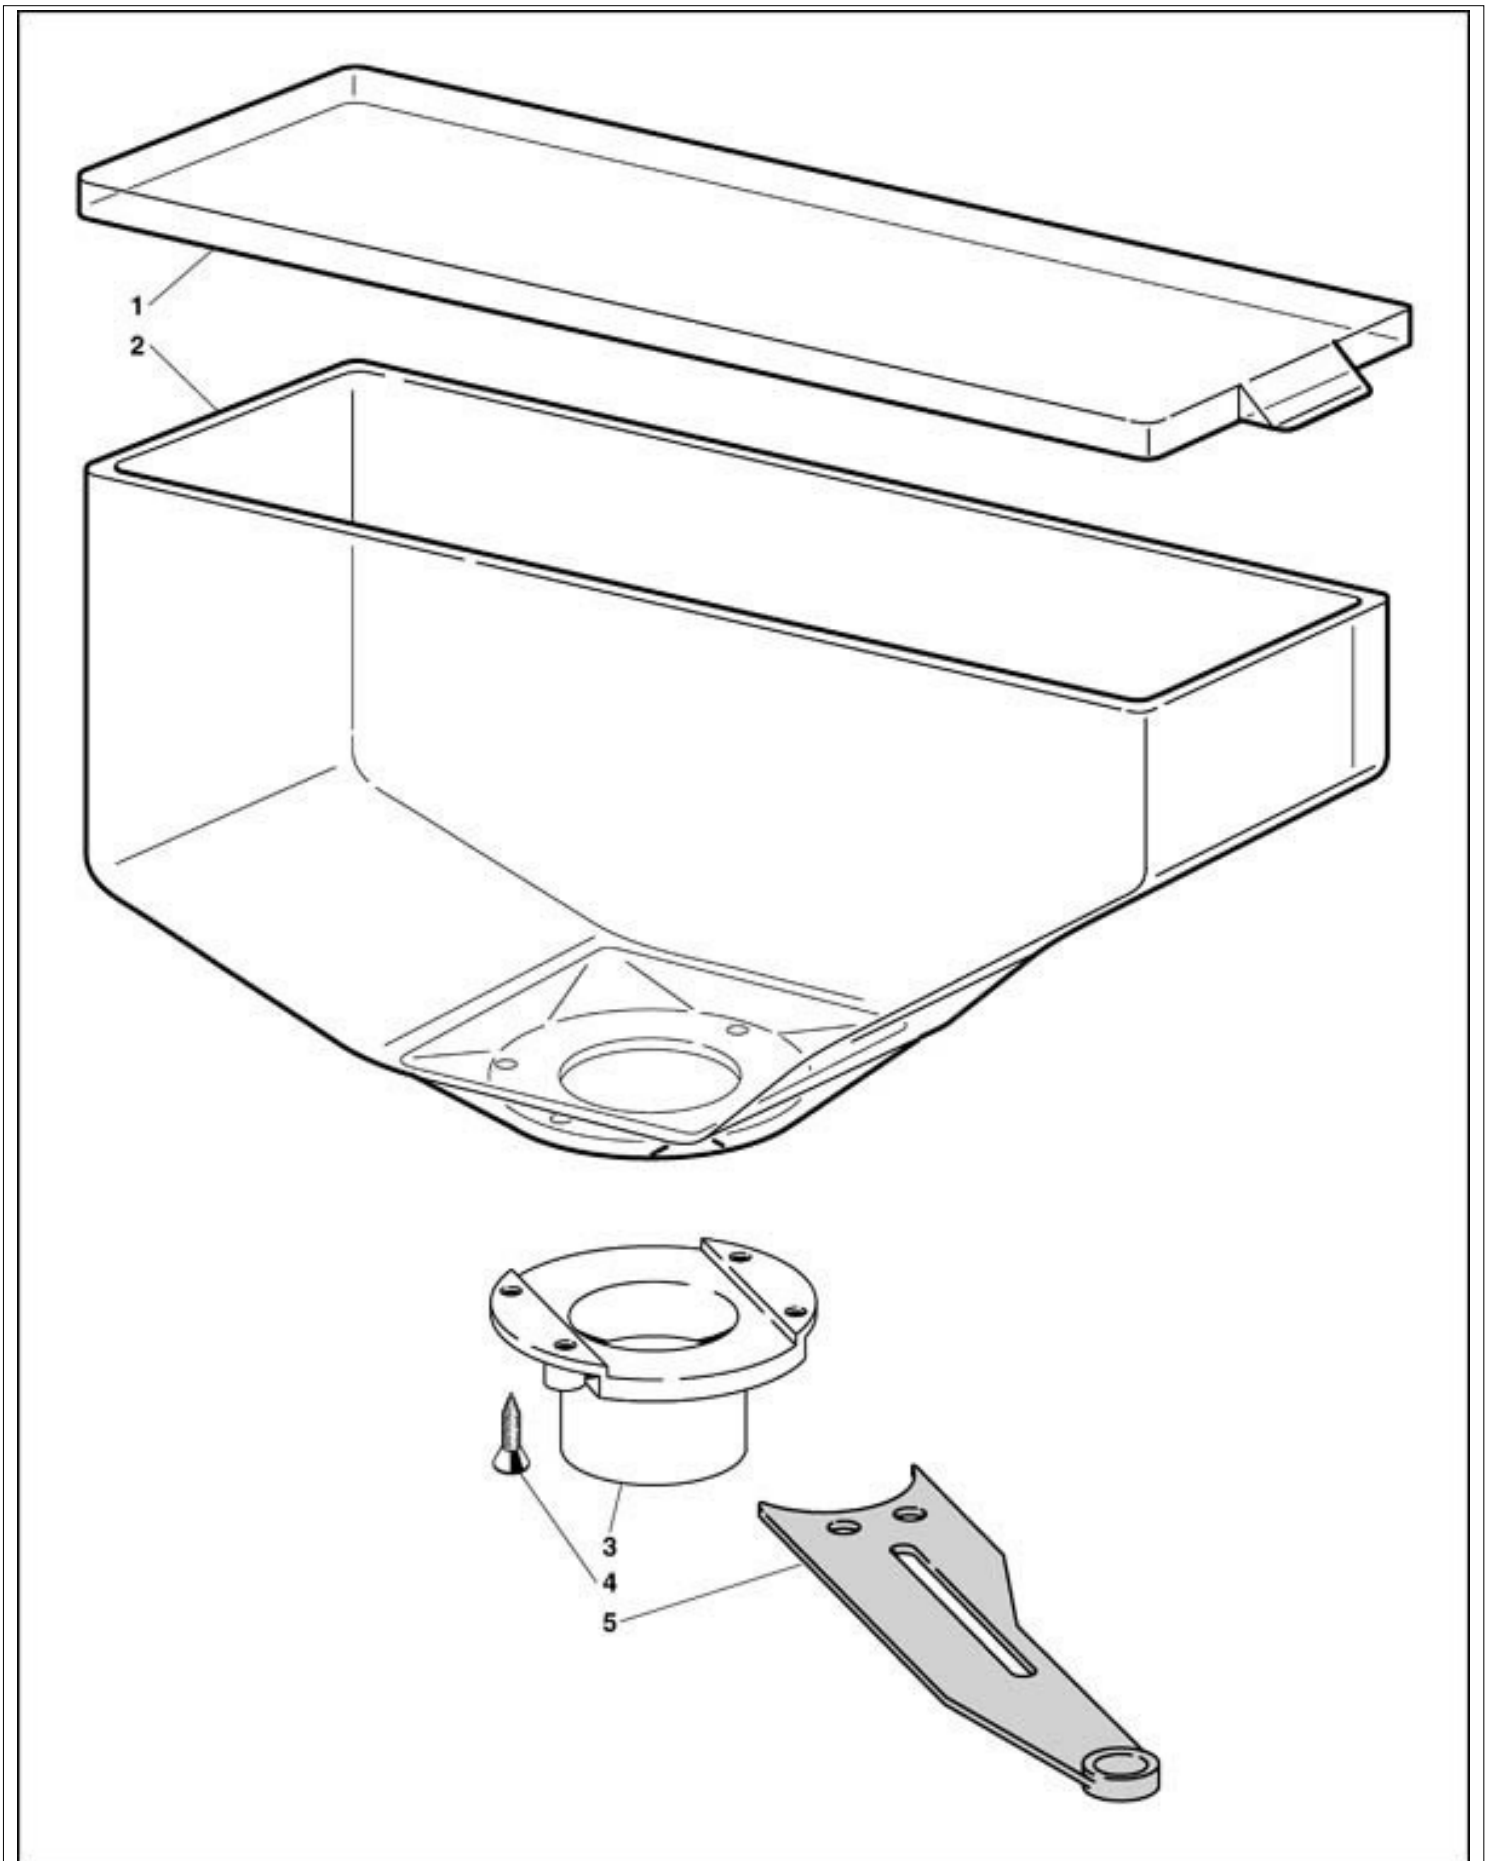

XSE COFFEE GRINDER/SPOON/TANK

Positions without LF code no.: upon request

RHEA VENDORS

Position	LF code no.	Description
3	1090062	COMPLETE COFFEE DOSER 24VDC

XSE COFFEE HOPPER

Positions without LF code no.: upon request