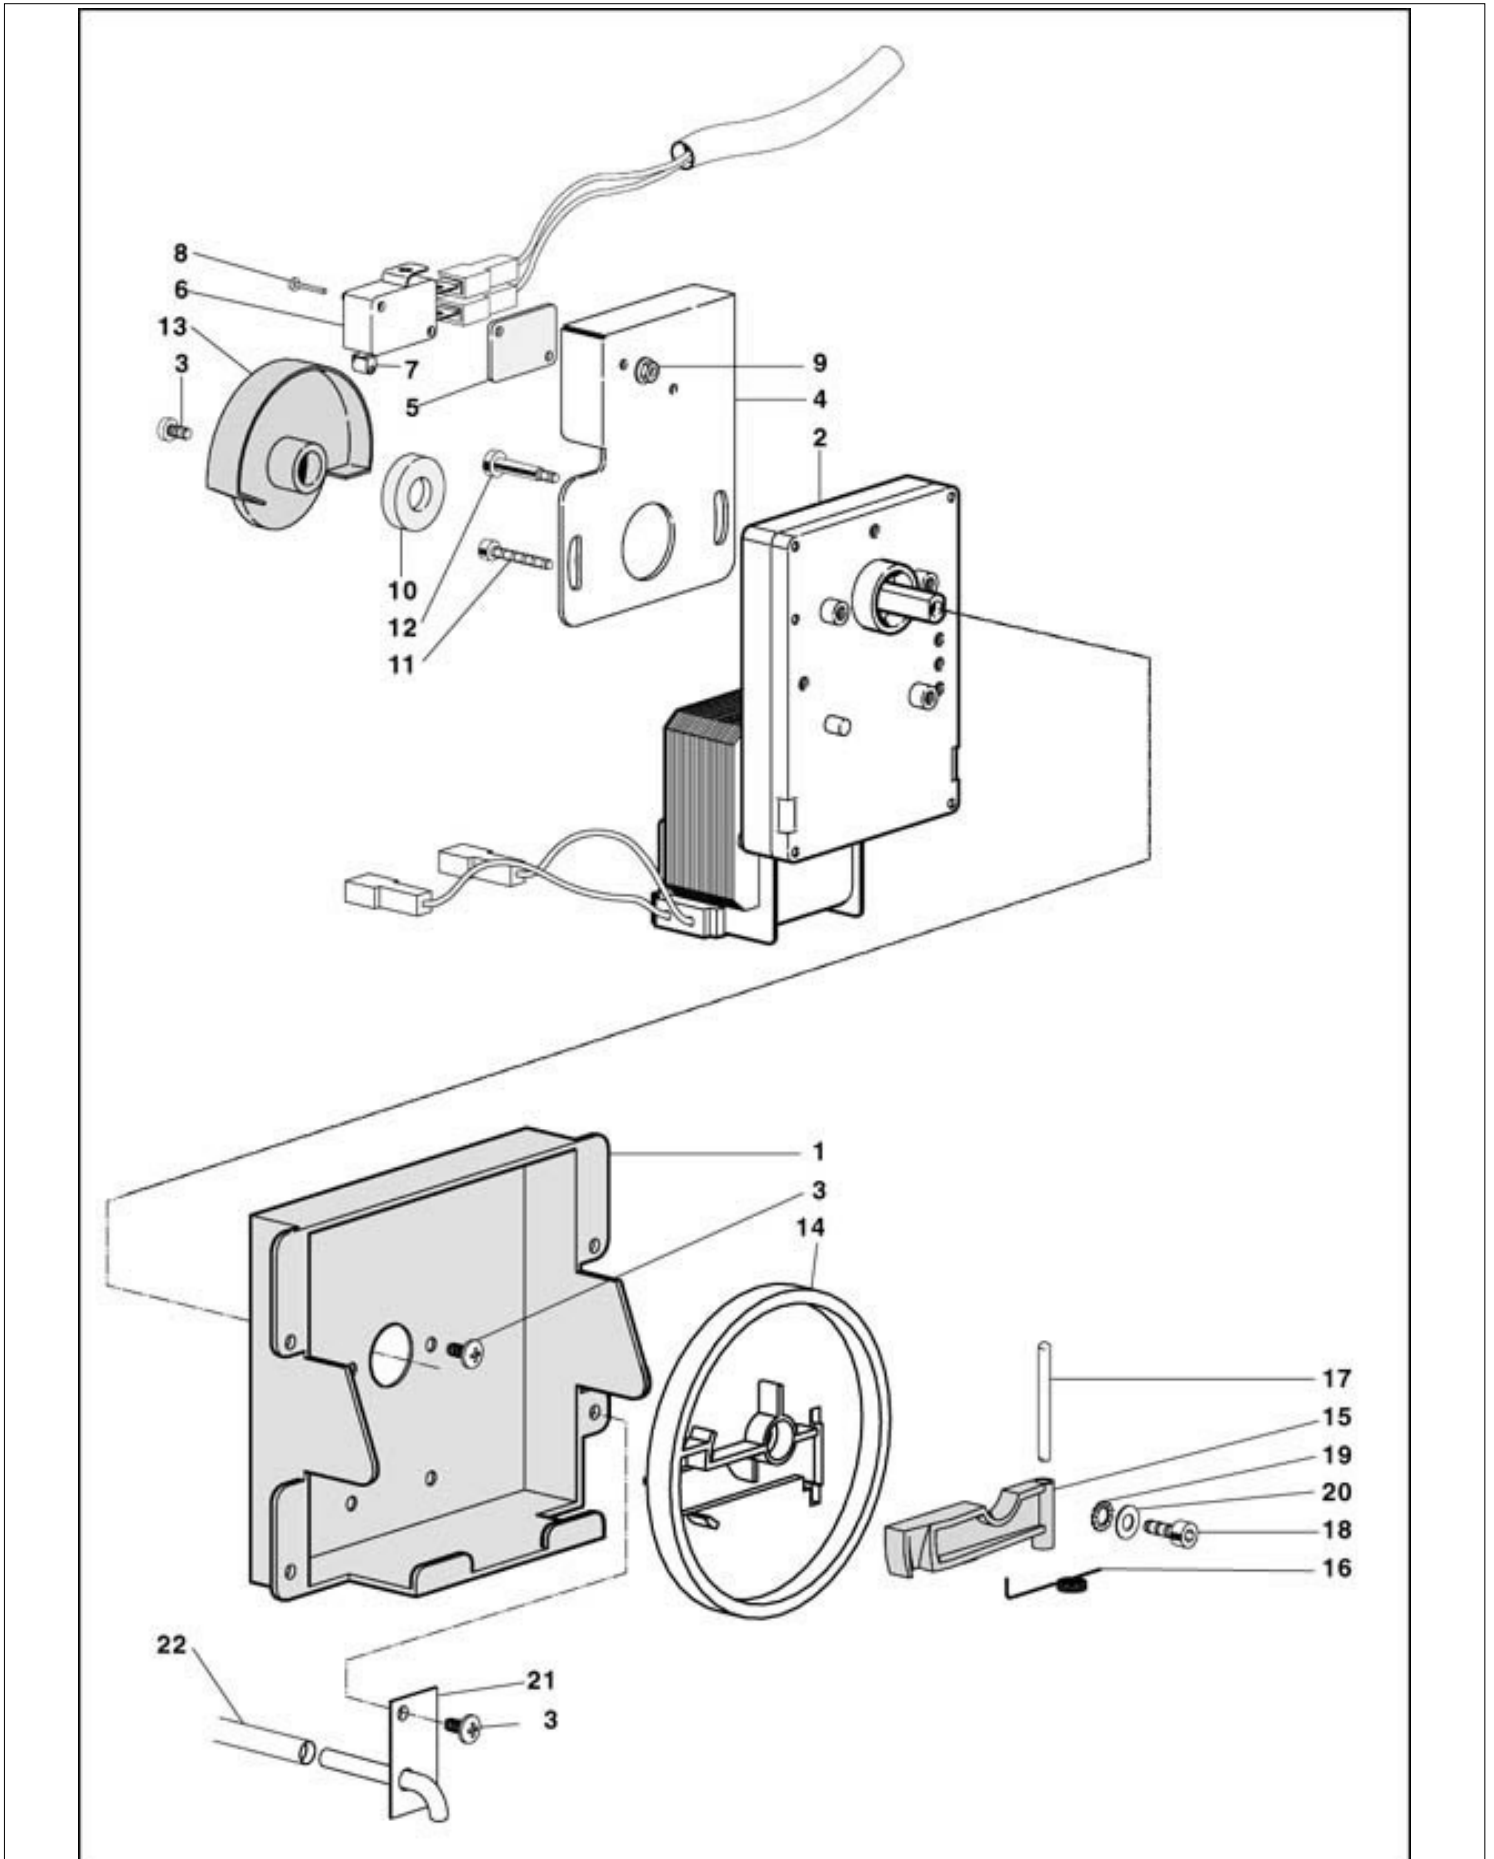

XSE GROUP MOTOR

Positions without LF code no.: upon request

RHEA VENDORS

Position	LF code no.	Description
2	1240155	GEARMOTOR MK 230V 50Hz
6	3240123	MICROSWITCH 16A 250V
22	1449286	SILICONE HOSE \varnothing 6x12 SHORE 60 - 100 m
22	1449686	SILICONE HOSE \varnothing 6x12 SHORE 60 - 10 m