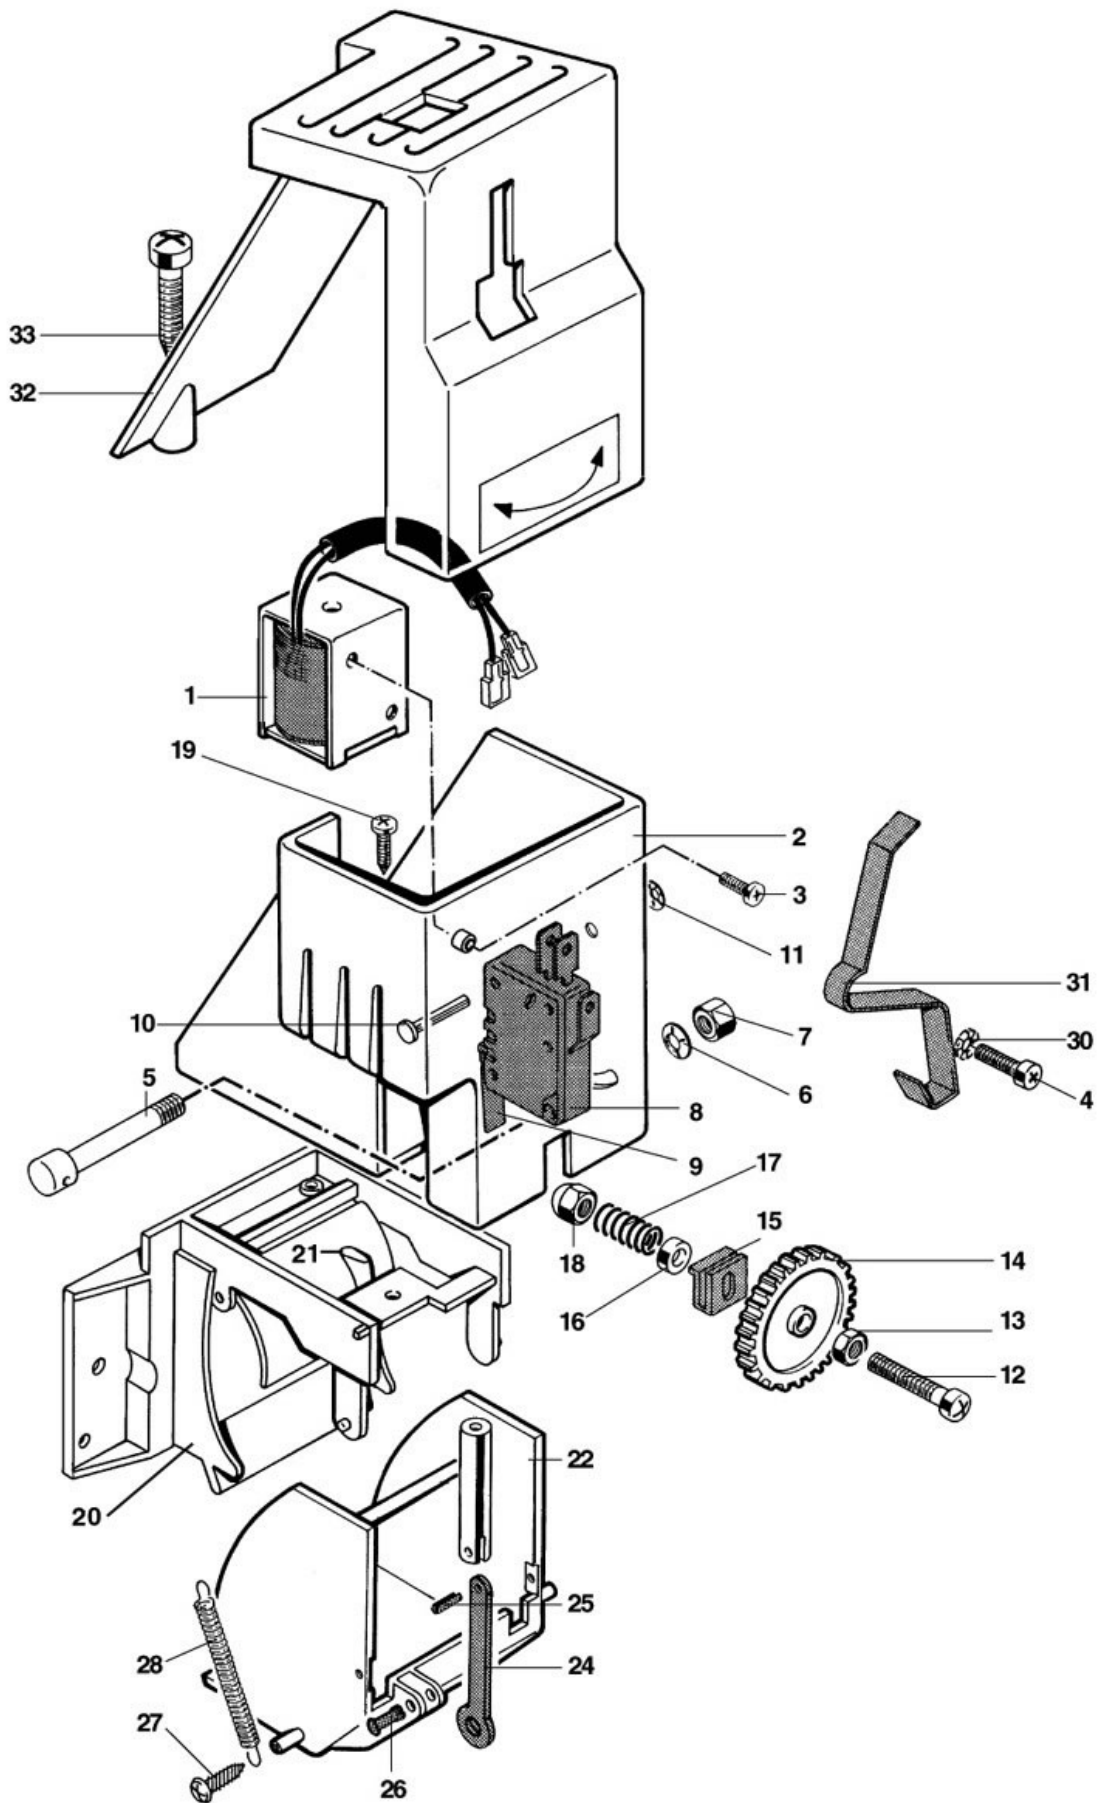

SAGOMA E DOSER GROUP

Positions without LF code no.: upon request

RHEA VENDORS

Position	LF code no.	Description
8	3240123	MICROSWITCH 16A 250V
20	1090067	DOSER CASE
21	1090044	BRACKET FOR DISPENSER BODY