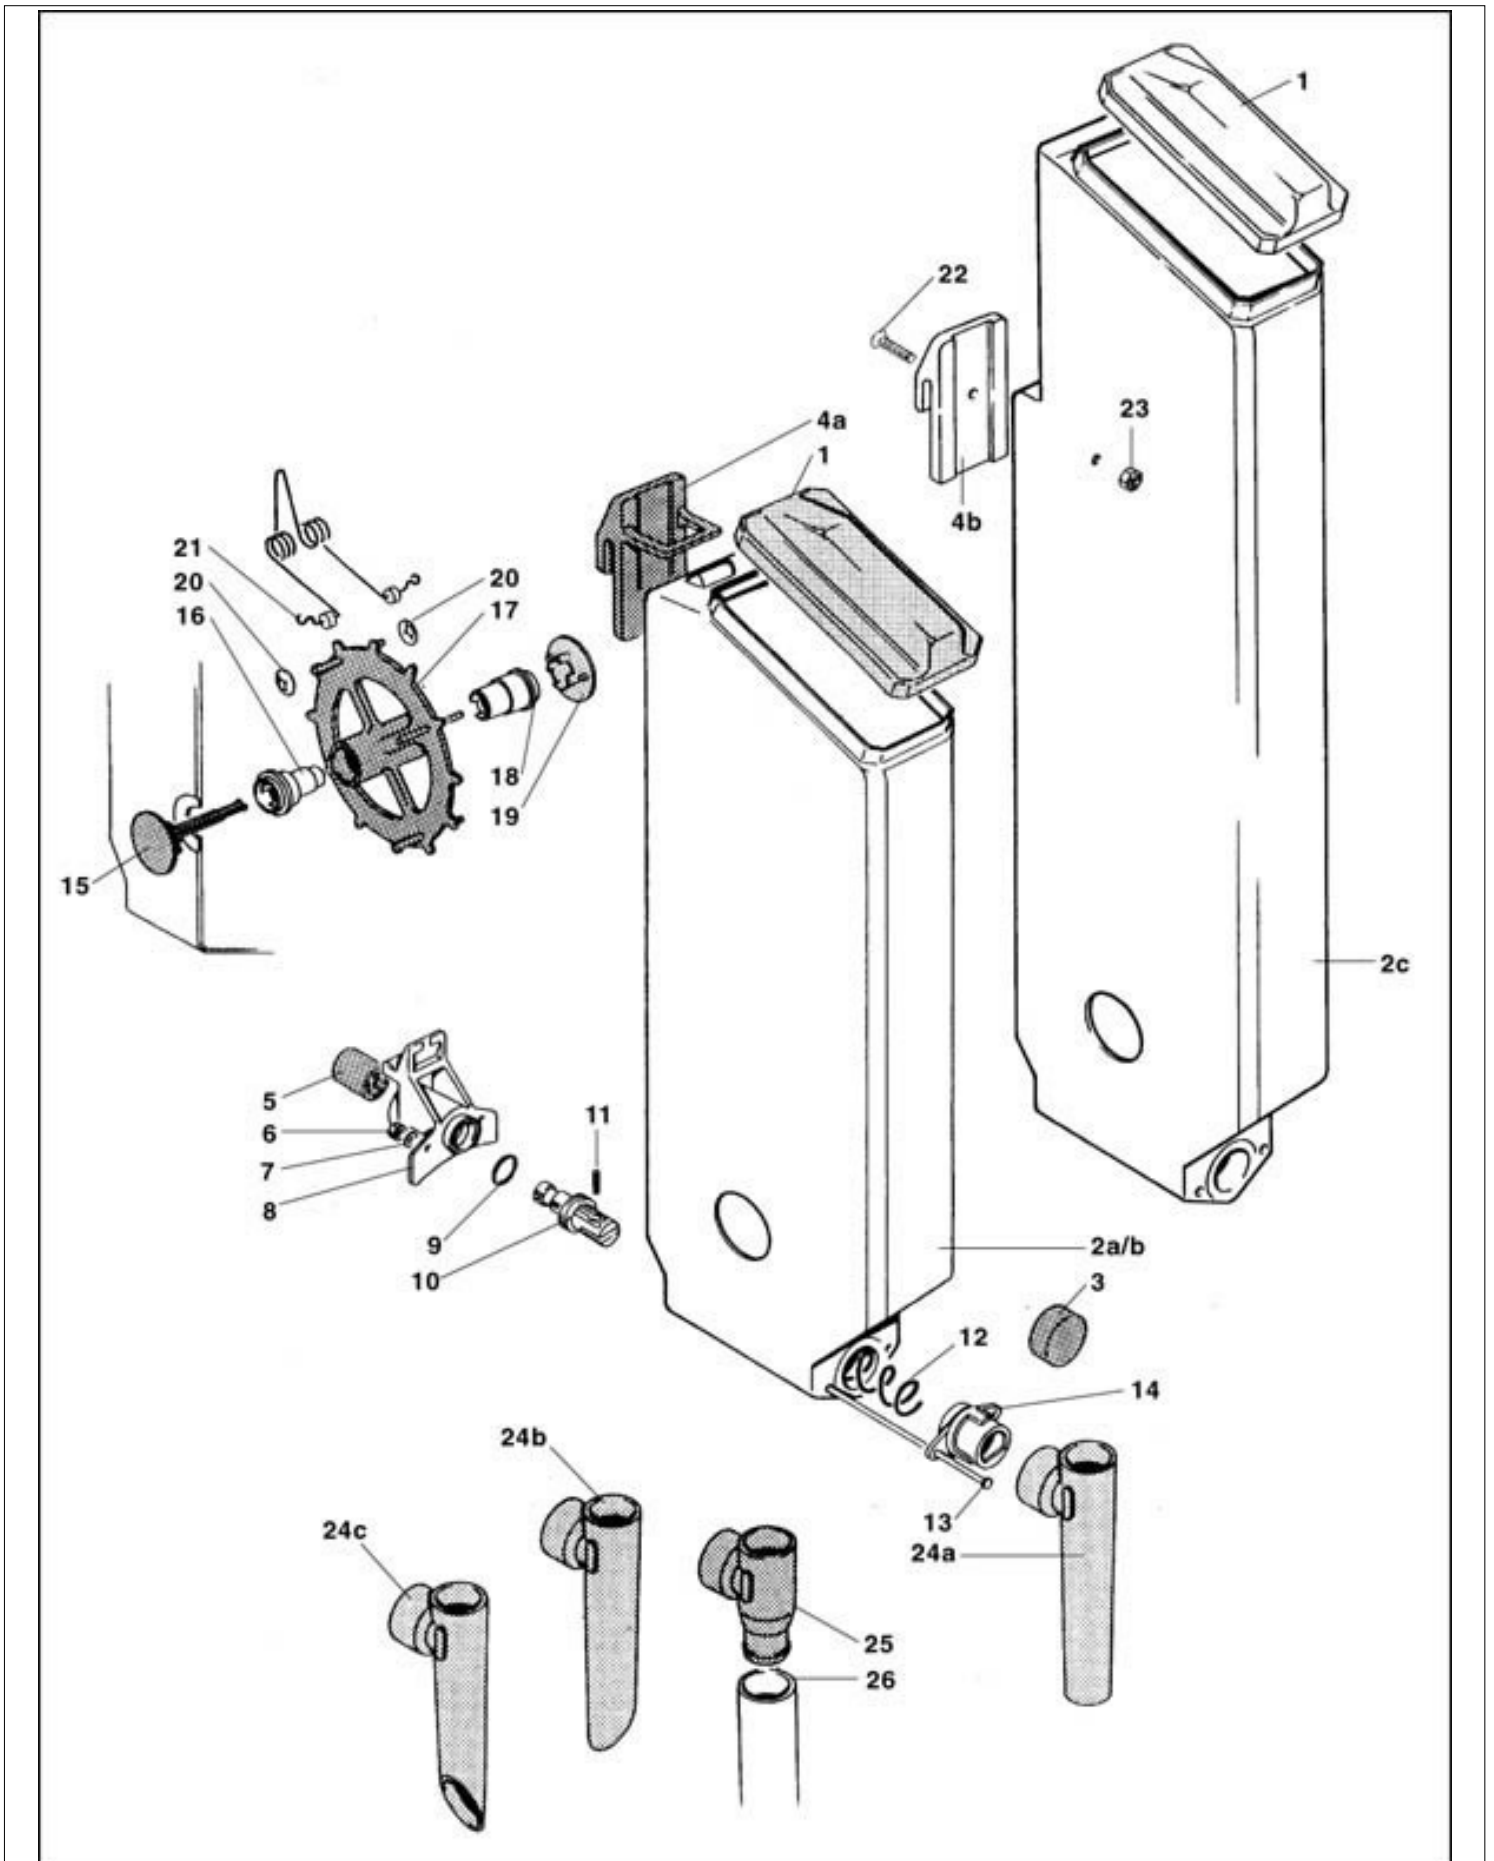

RHEA VENDORS

Position	LF code no.	Description
3	3240123	MICROSWITCH 16A 250V
11	1240198	JUG MOTOR SHAFT
20	3240123	MICROSWITCH 16A 250V
27	1022025	MOVABLE COVER FOR SPOUTS
28	1022055	COFFEE SPOUT
30	1250329	SPRING $\varnothing$ 5x23 mm
33	1022054	SUPPORT PLATE FOR SPOUTS

LUCE SOLUBILES TANK

Positions without LF code no.: upon request