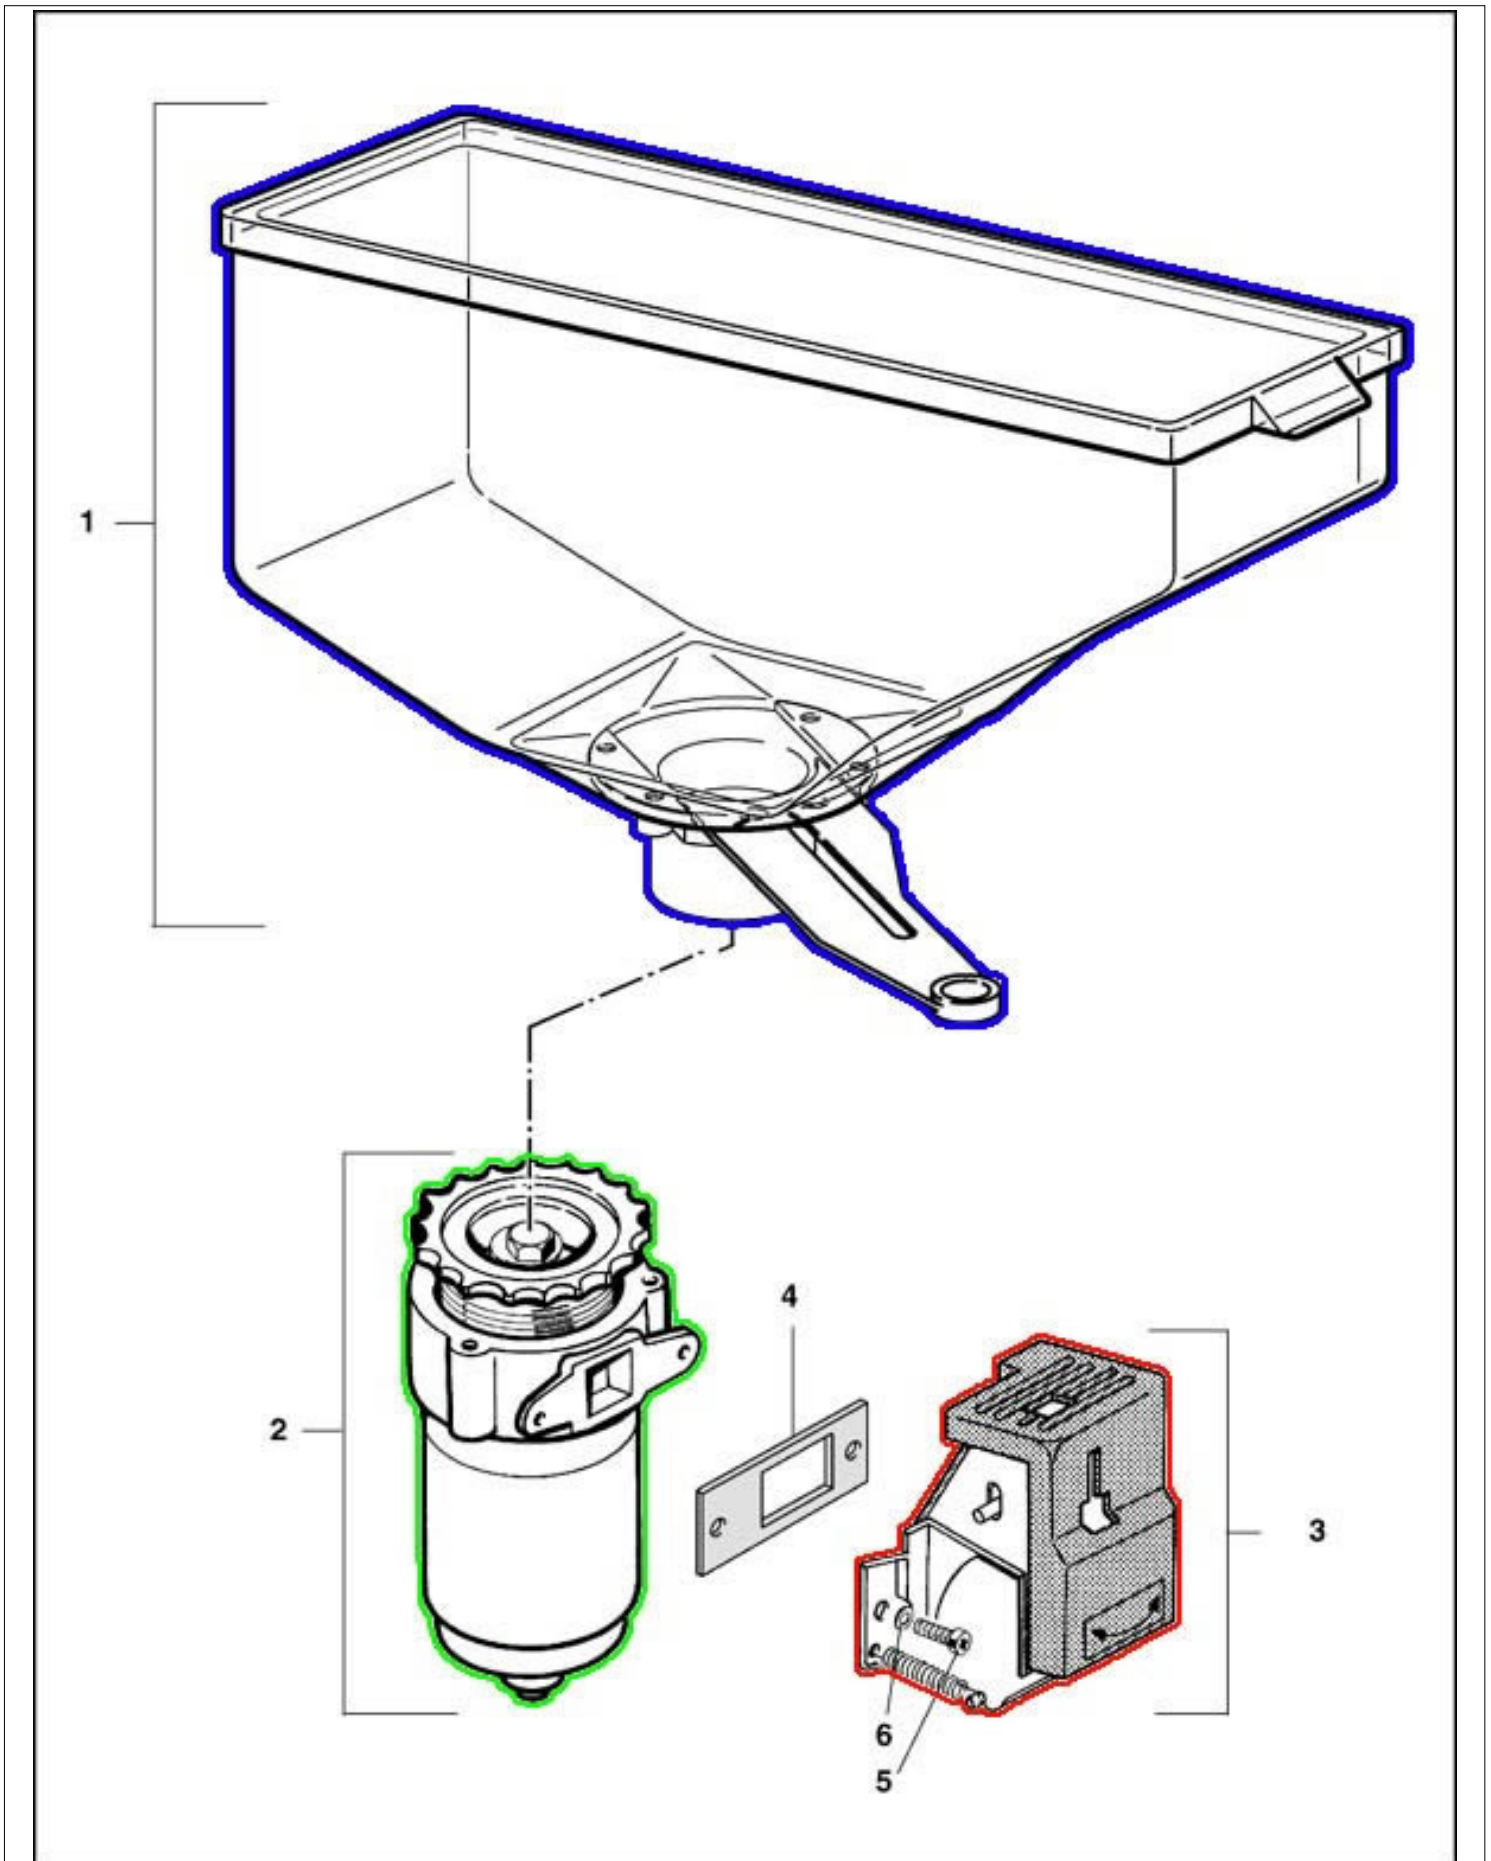

RHEA VENDORS

Position	LF code no.	Description
2	1240204	BUSHING FOR MOTOR MIXER
3	1186920	RED SILICONE O-RING 03131
4	1240205	MOTOR MIXER 24VDC
5	1095139	CONVEYOR MIXER BLADE
7	1240206	MOTOR MIXER SUPPORT FOR MIXER
8	1786048	SHAPED GASKET V-RING
9	1095070	CONVEYOR MIXER FAN
10	1095073	POWDER FUNNEL
11	1095075	LOCKING RING NUT FOR MIXER FUNNEL
14	1095076	FUNNEL JET
15	1186864	O-RING 0106 RED SILICONE

XSE COFFEE GRINDER/SPOON/TANK

Positions without LF code no.: upon request