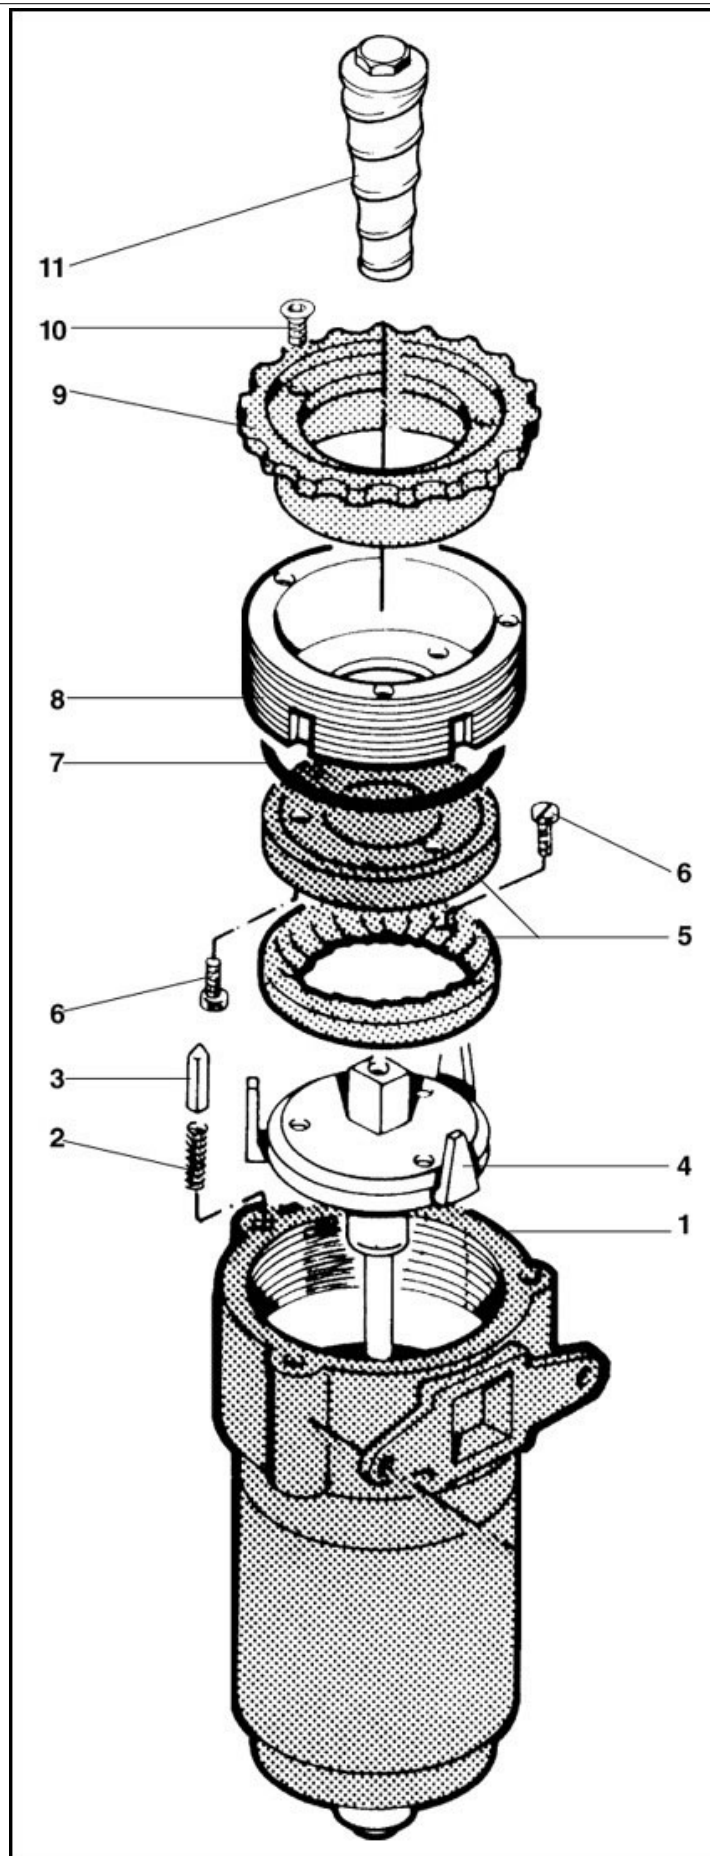

SAGOMA E VERTICAL COFFEE GRINDER

Positions without LF code no.: upon request

RHEA VENDORS

Position	LF code no.	Description
2	1250322	SPRING $\emptyset$ 4x24 mm FOR BALANCING PIN
3	1324146	BALANCING PIN $\emptyset$ 5x27 mm
5	1251171	GRINDING BURRS PAIR RHEA LH