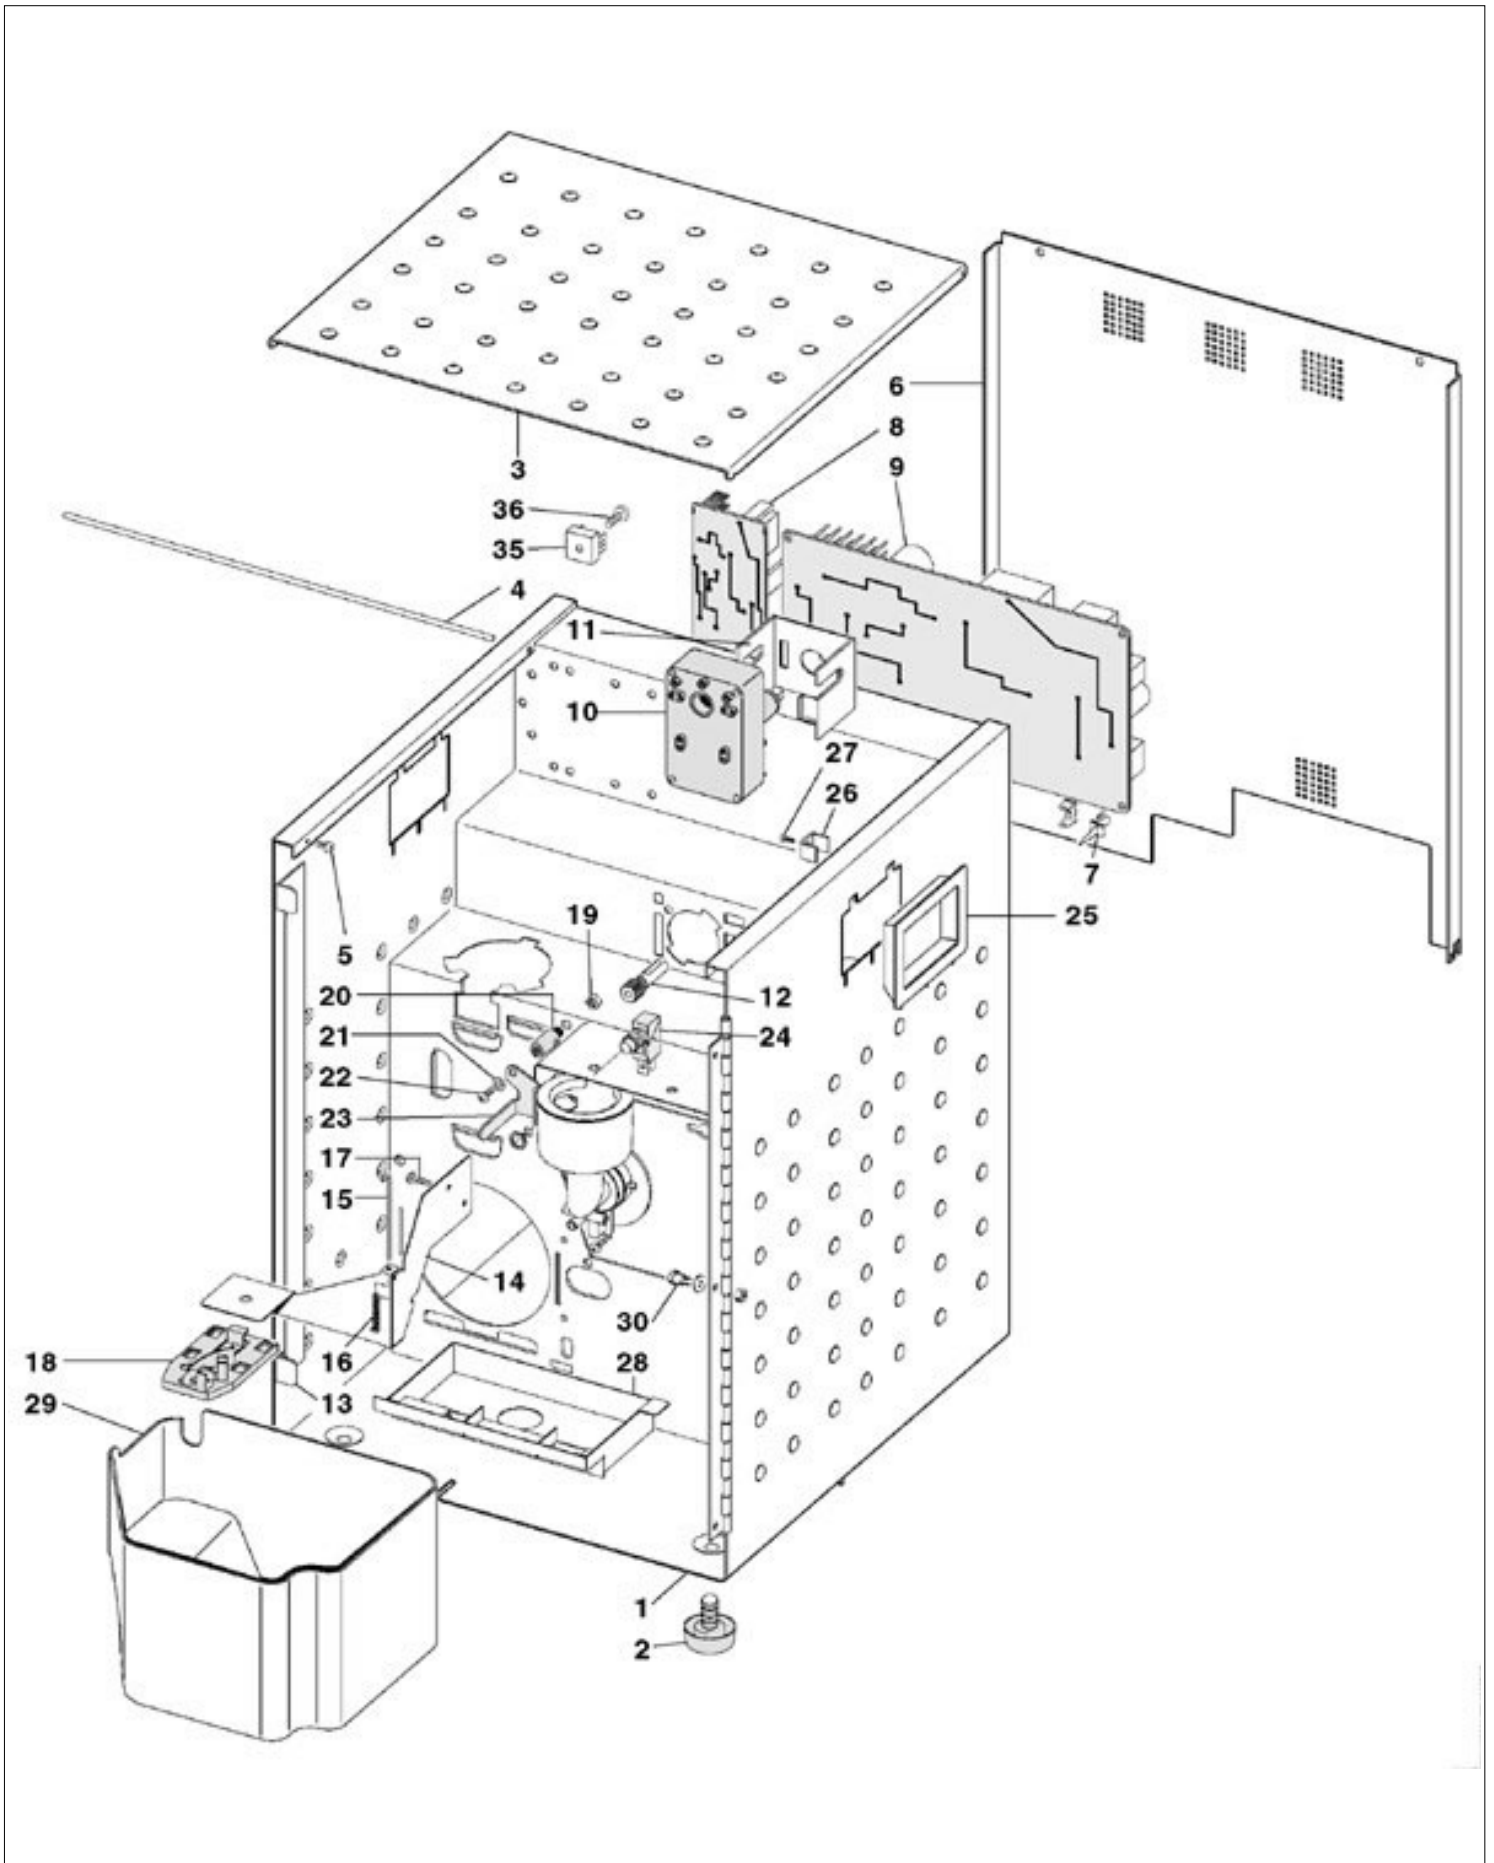

XSE CABINET FRONT VIEW

Positions without LF code no.: upon request