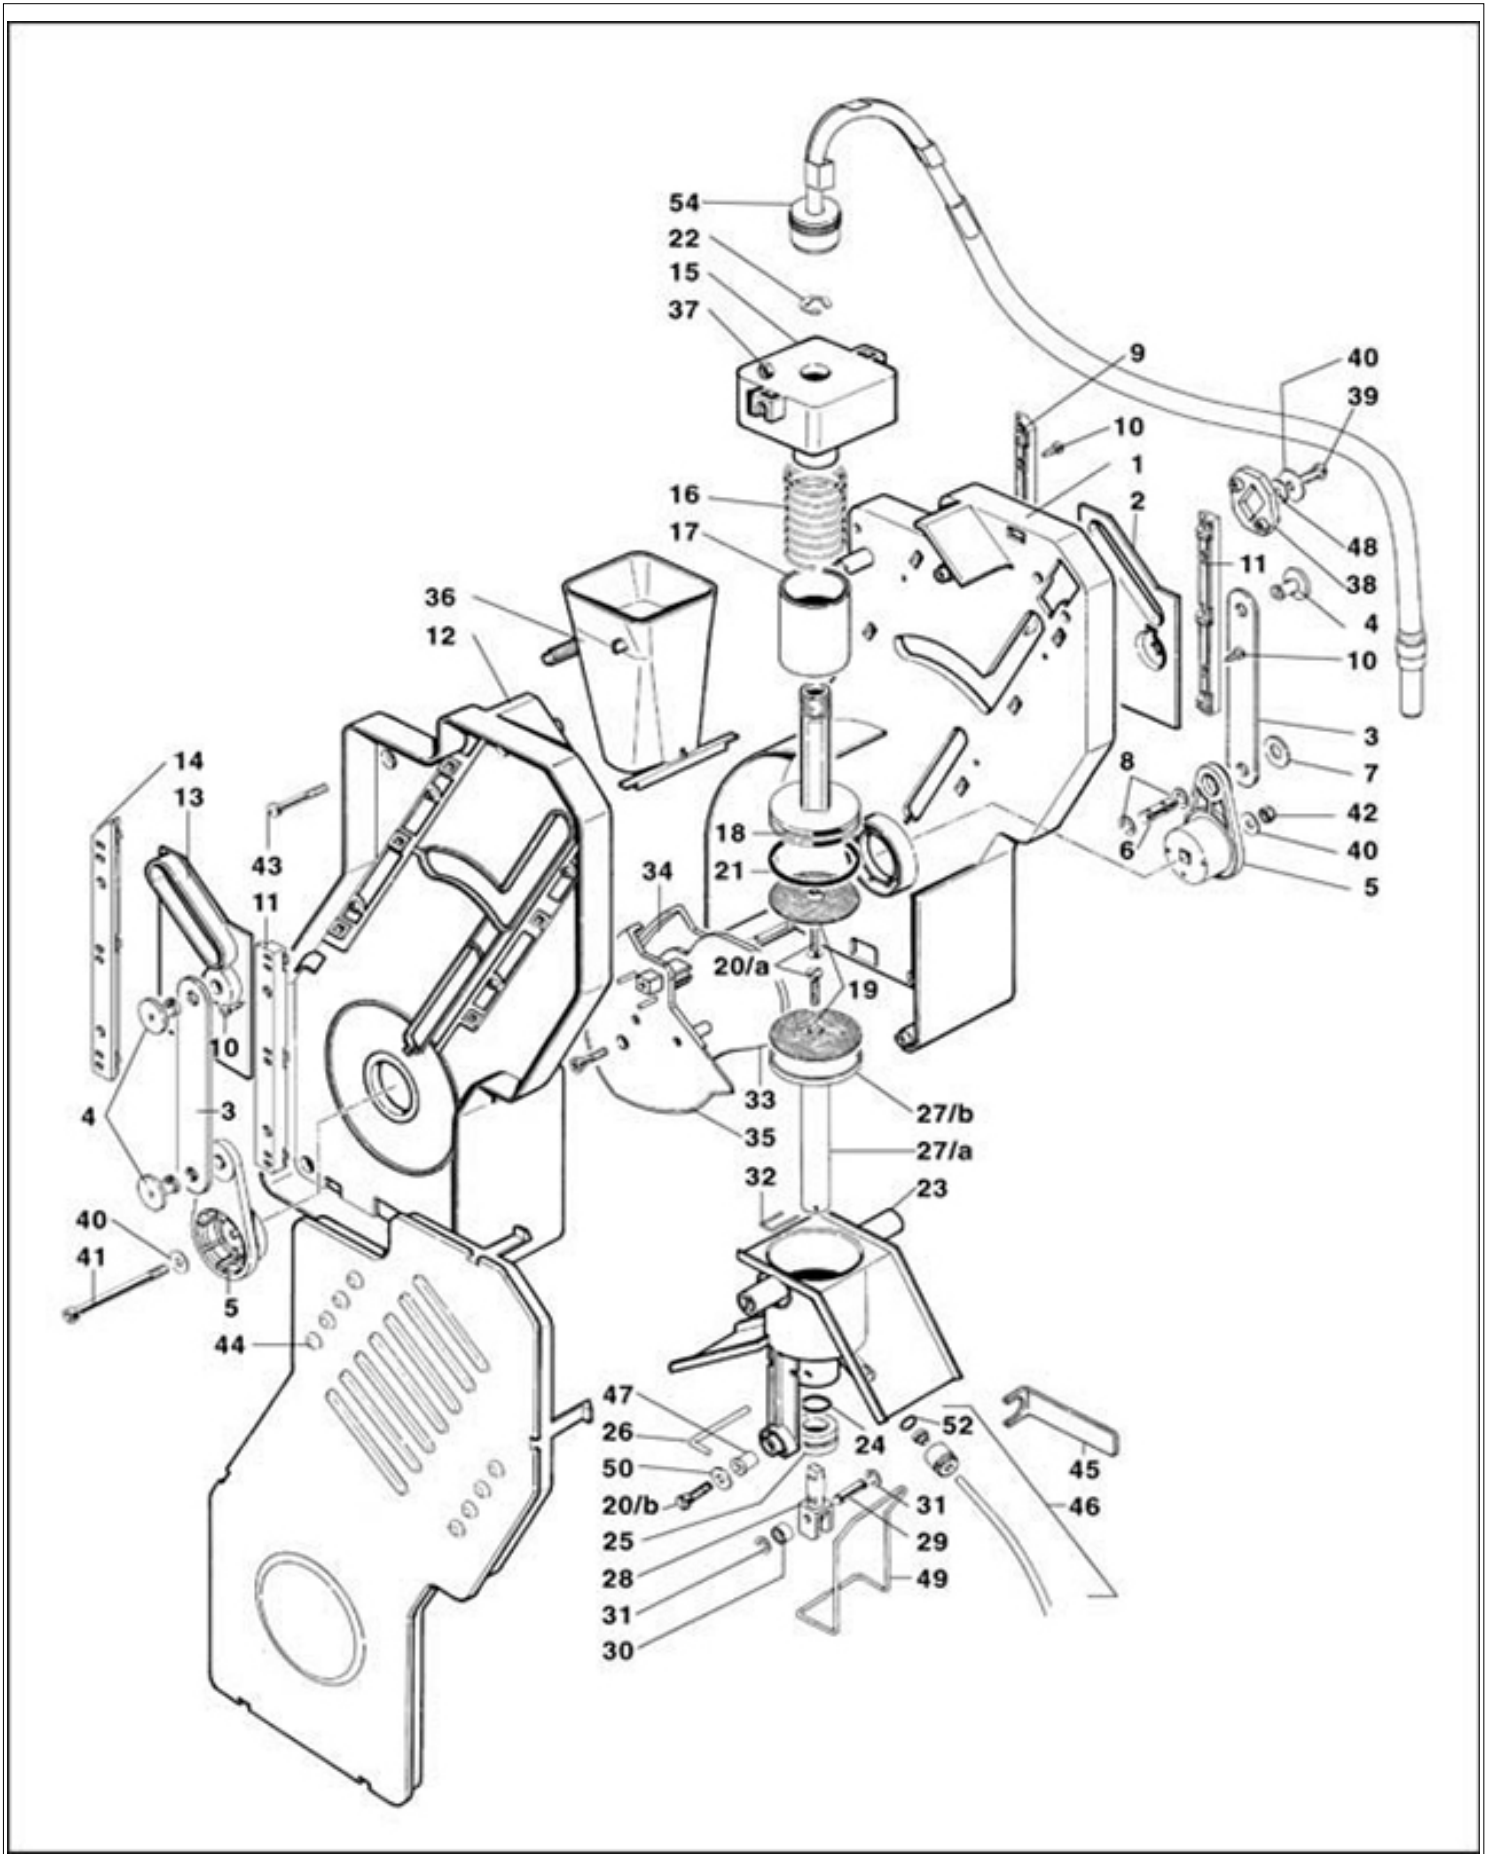

XSE COFFEE GROUP

Positions without LF code no.: upon request

RHEA VENDORS

Position	LF code no.	Description
7	1528121	PLASTIC WASHER $\varnothing$ 16x6x2 mm
15	1192074	SUPPORT FOR UPPER PISTON
16	1250330	SPRING $\varnothing$ 27x47 mm FOR PISTON
18	1086025	SHOWER HOLDING PISTON $\varnothing$ 35 mm
19	1081061	SHOWER SCREEN $\varnothing$ 33 mm
21	1786018	RED SILICONE O-RING 04112
23	1192071	INFUSION CHAMBER
24	1786049	RED SILICONE O-RING 0112
25	1192072	BUSHING FOR INFUSION CHAMBER
28	1192073	SUPPORT FOR ROLLERS
29	1324145	ROLLER SUPPORTING PIN
30	1192148	GLASS BUSHING ROLLER
31	1250191	STAINLESS STEEL CIRCLIP RA-3.2 UNI 7437
36	1192070	GROUND COFFEE CONVEYOR
38	1192075	ADJUSTING PLATE
46	1449199	WATER INLET PIPE
50	1192159	WASHER $\varnothing$ 14x3 mm FOR INFUSION CHAMBER
52	1186746	O-RING 02010 VITON