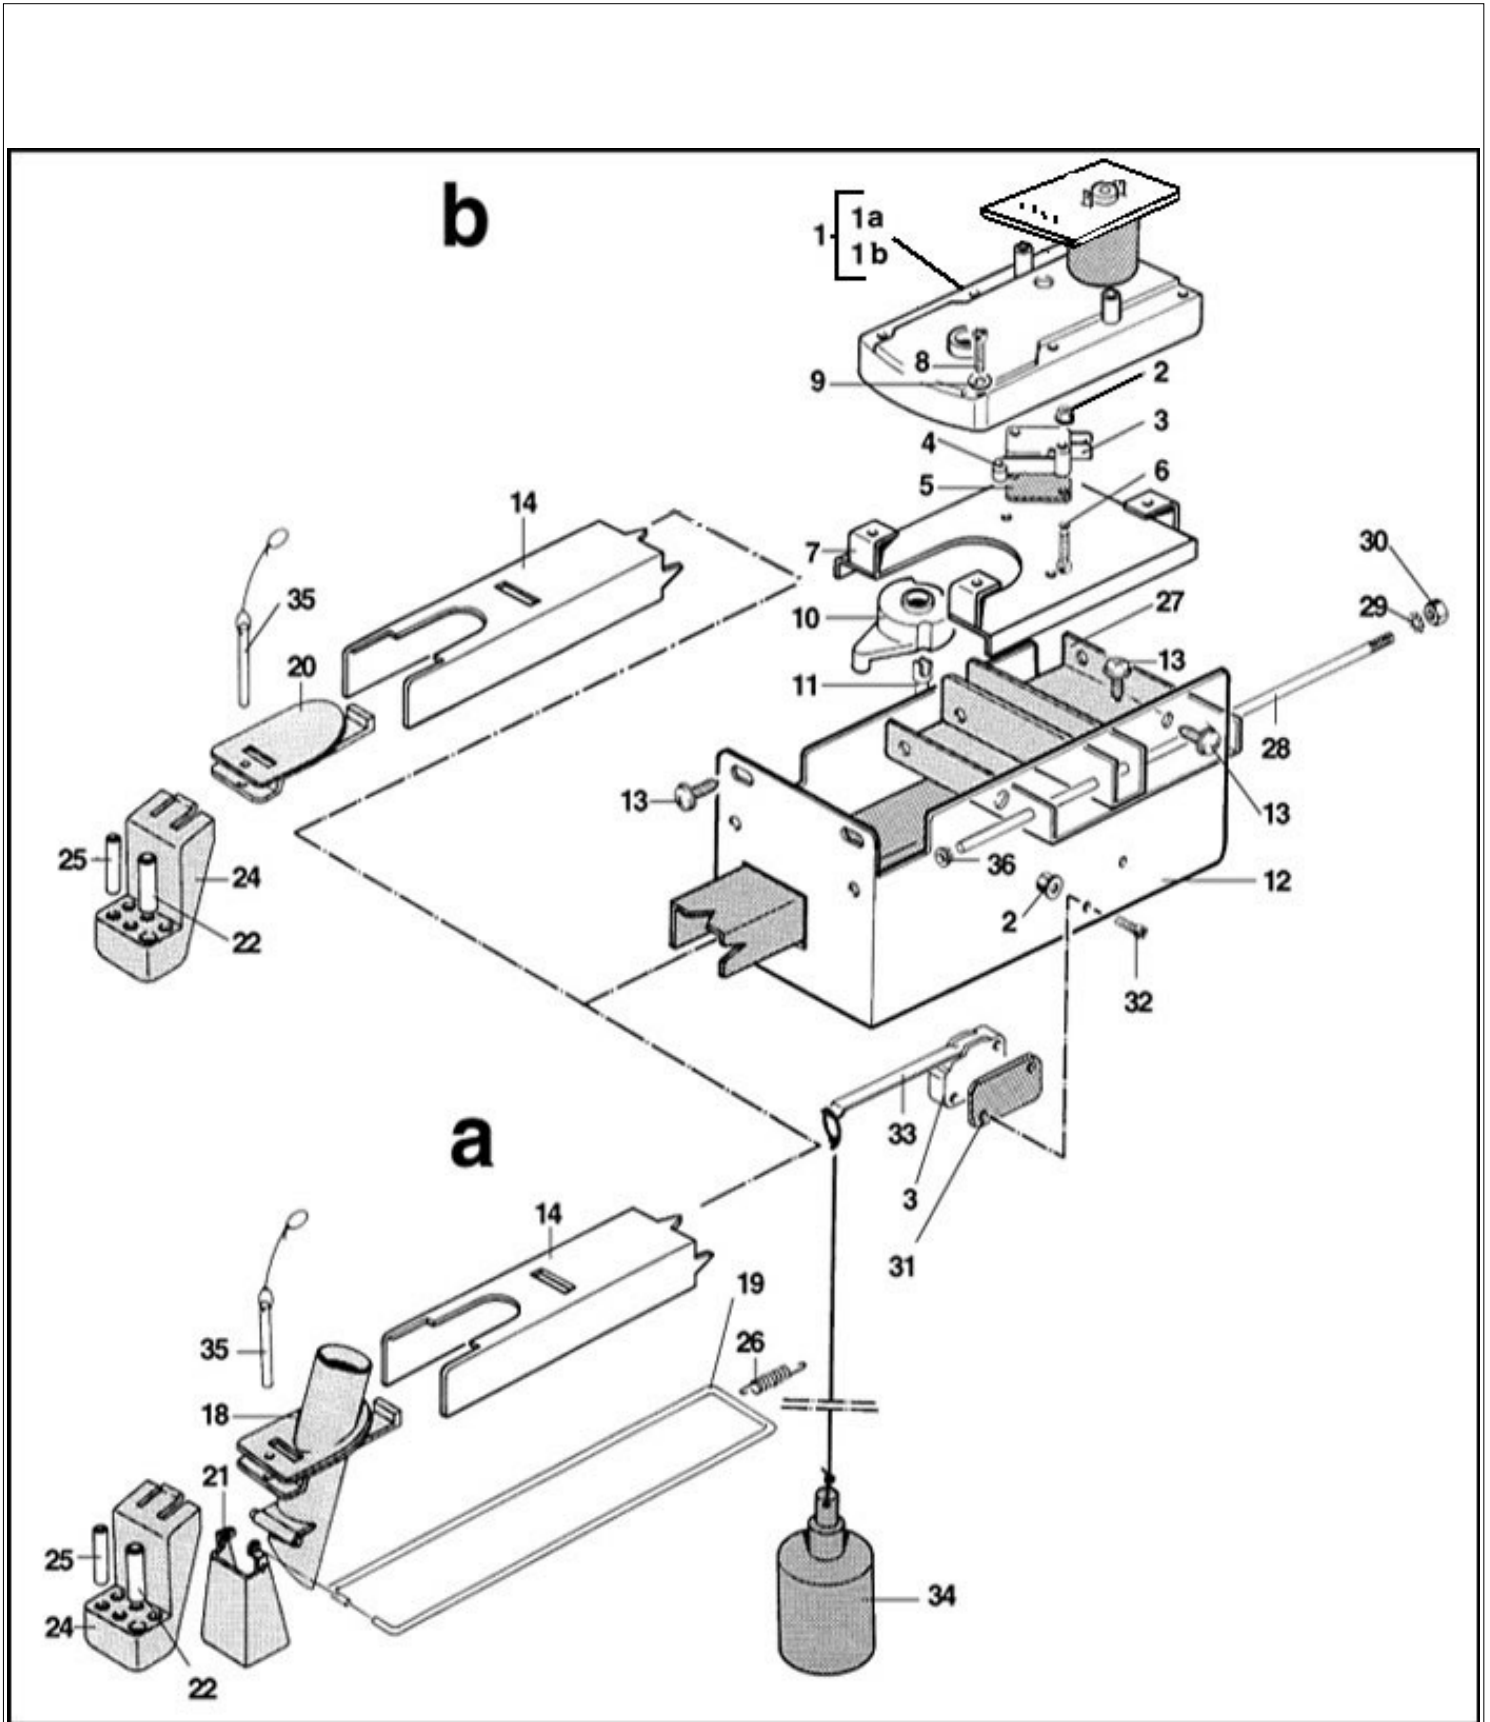

SAGOMA E PIPES DEVICE FROM 9616079

RHEA VENDORS

Position	LF code no.	Description
3	3240123	MICROSWITCH 16A 250V
11	1240198	JUG MOTOR SHAFT
20	1022054	SUPPORT PLATE FOR SPOUTS
21	1022025	MOVABLE COVER FOR SPOUTS