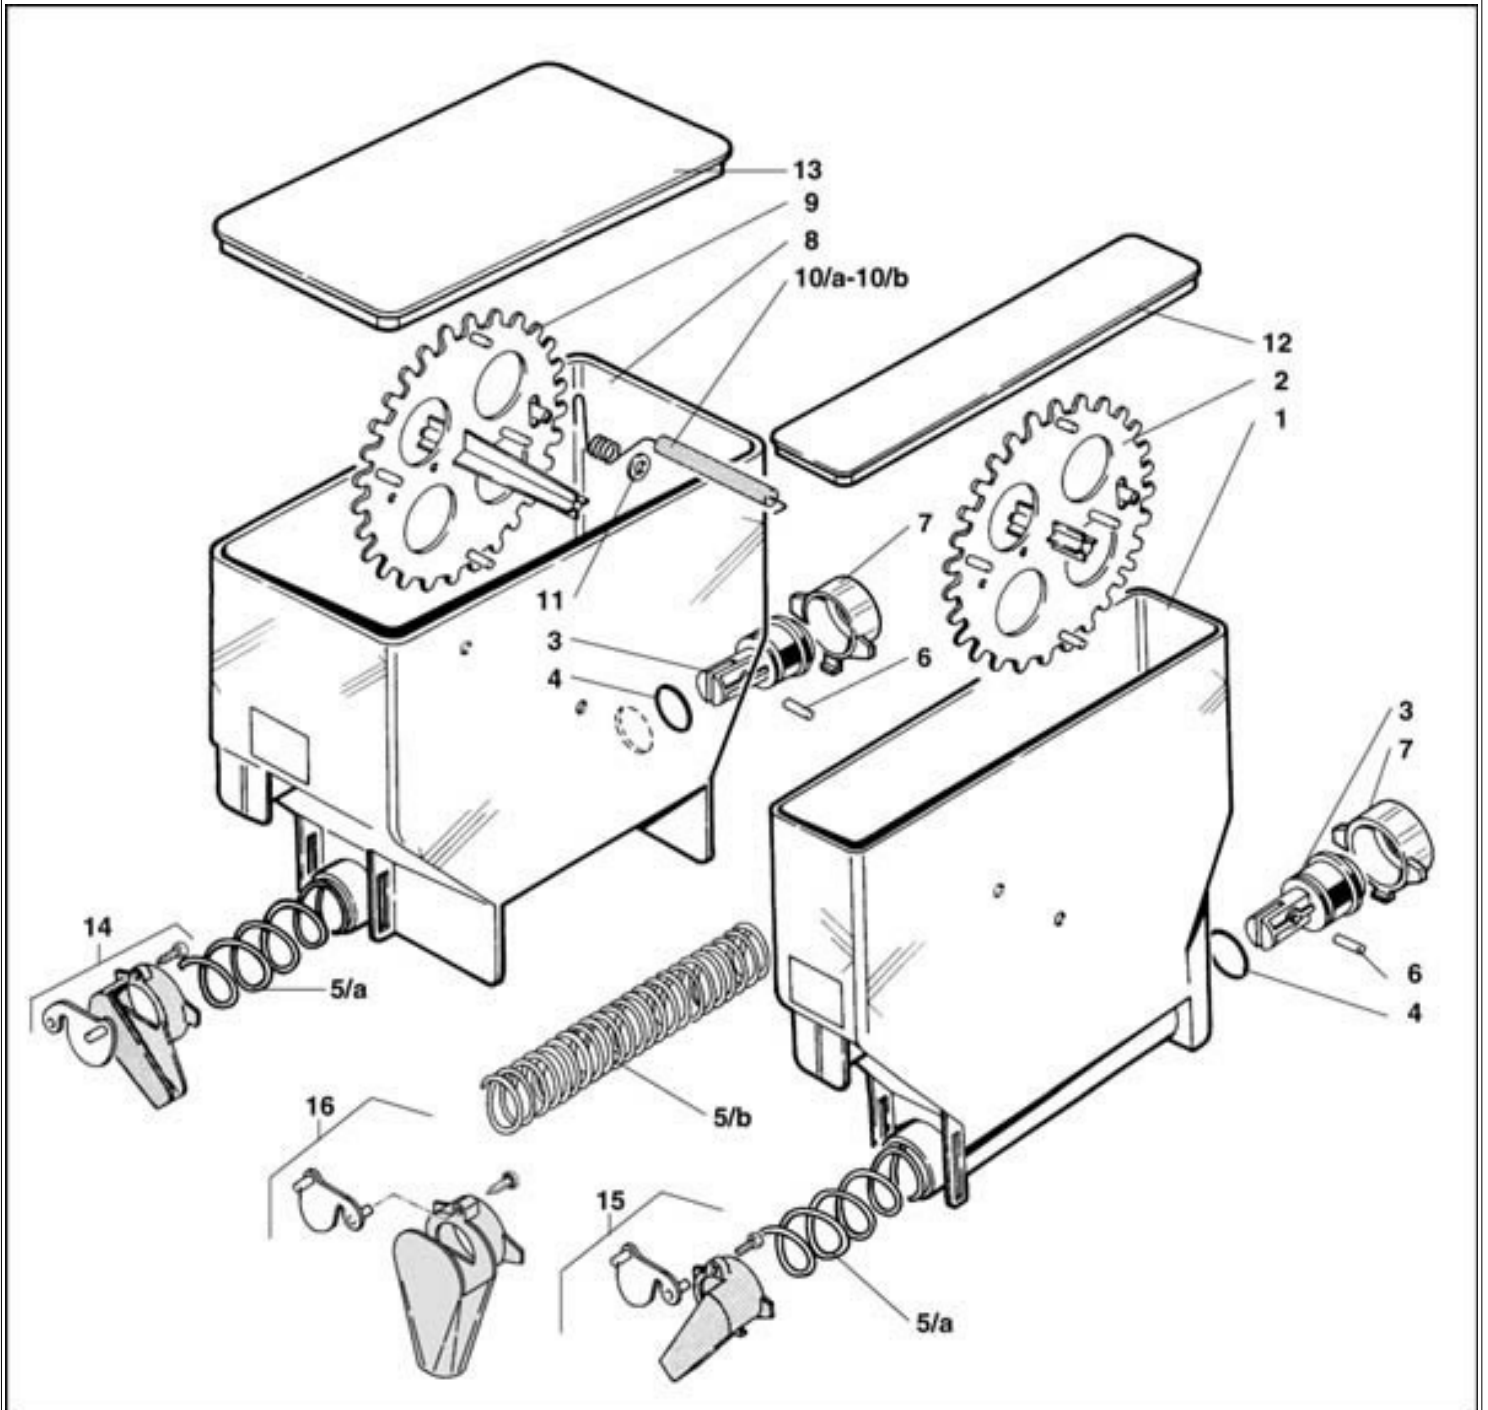

RHEA VENDORS

Position	LF code no.	Description
3	1319403	PUSH BUTTON PANEL DIAPHRAGM 8 BUTTONS
7	1388019	FLAP QUICK LOCK
18	1035026	COMPLETE COIN CHUTE

XSE SOLUBLES TANKS

RHEA VENDORS

Position	LF code no.	Description
5	1719053	POWDER CONTAINER SCROLL