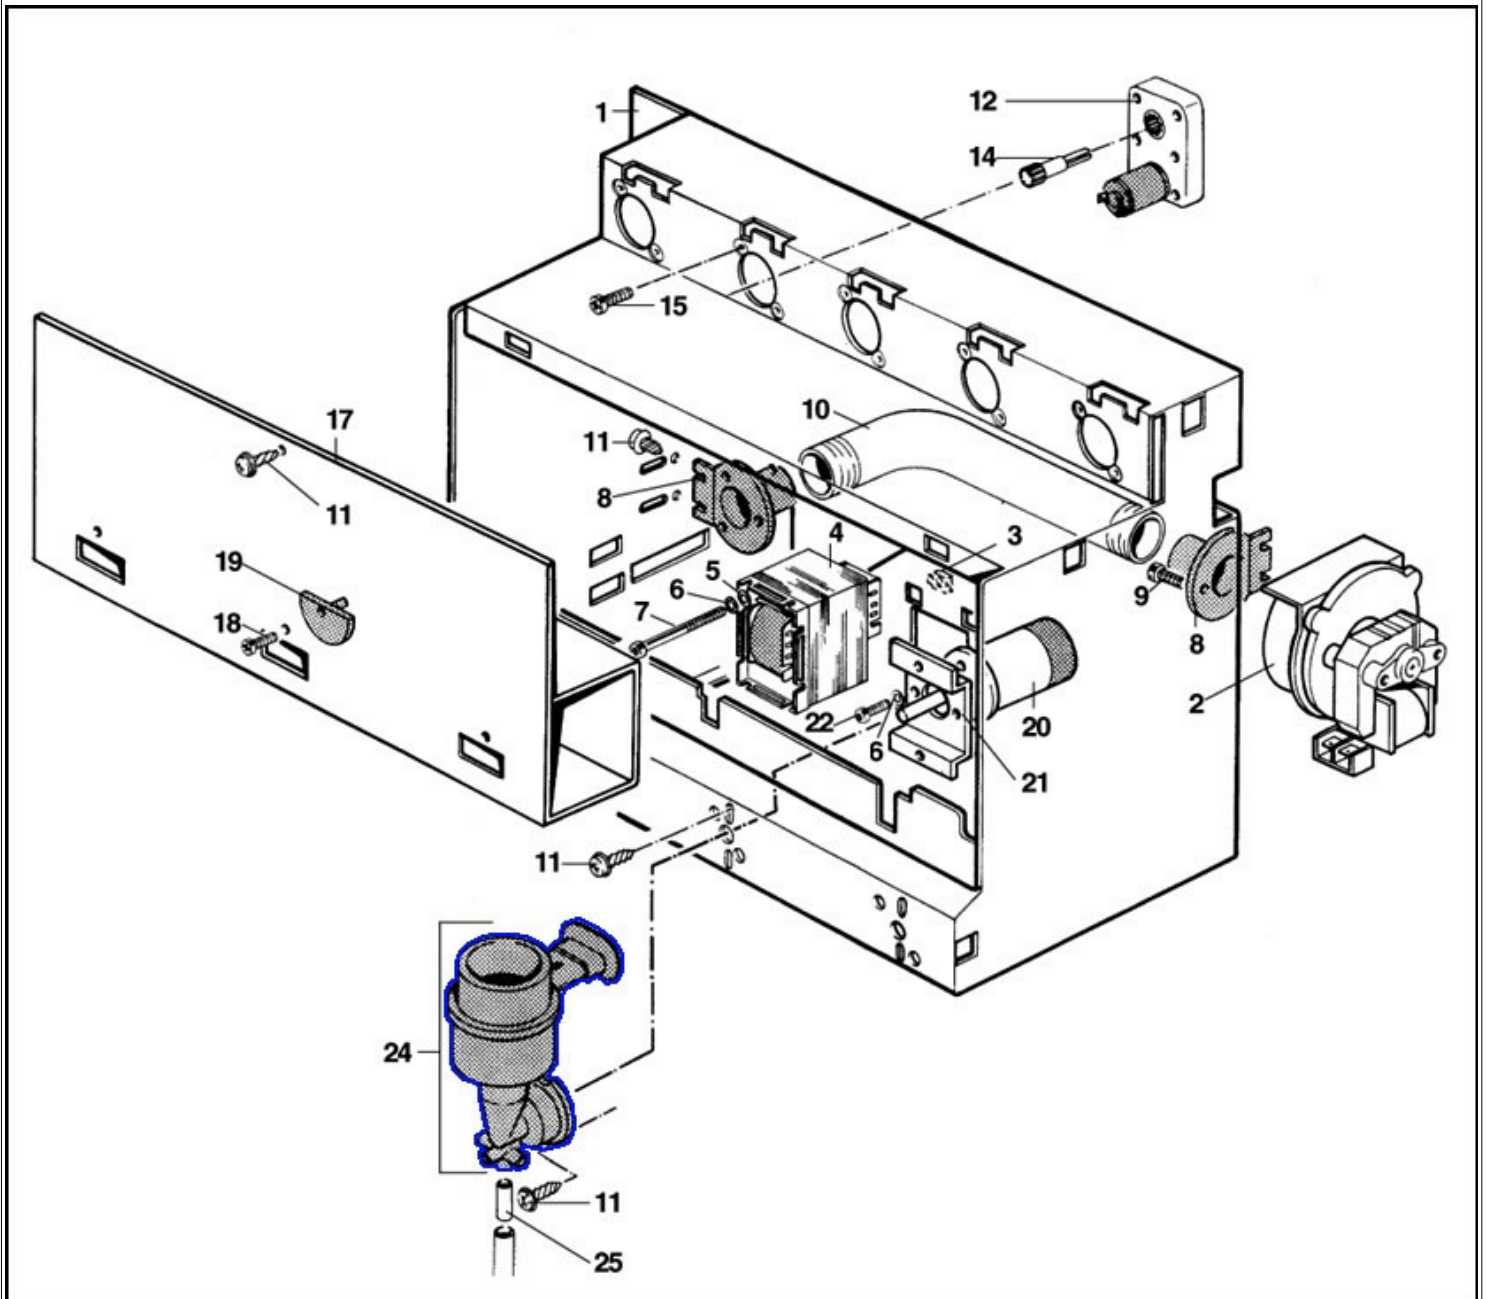

RHEA VENDORS

Position	LF code no.	Description
20	1240276	GEAR MOTOR G70 24VDC 6sec
22	3240123	MICROSWITCH 16A 250V
30	1212039	GEAR ø 40 mm 30 TEETH
32	1250191	STAINLESS STEEL CIRCLIP RA-3.2 UNI 7437
40	1240298	GEARMOTOR 24VDC 2.4W 24RPM
41	1240198	JUG MOTOR SHAFT
42	1212035	GEAR ø 40 mm 30 TEETH

SAGOMA E SOLUBLES DISPENS. UNTIL 9751075