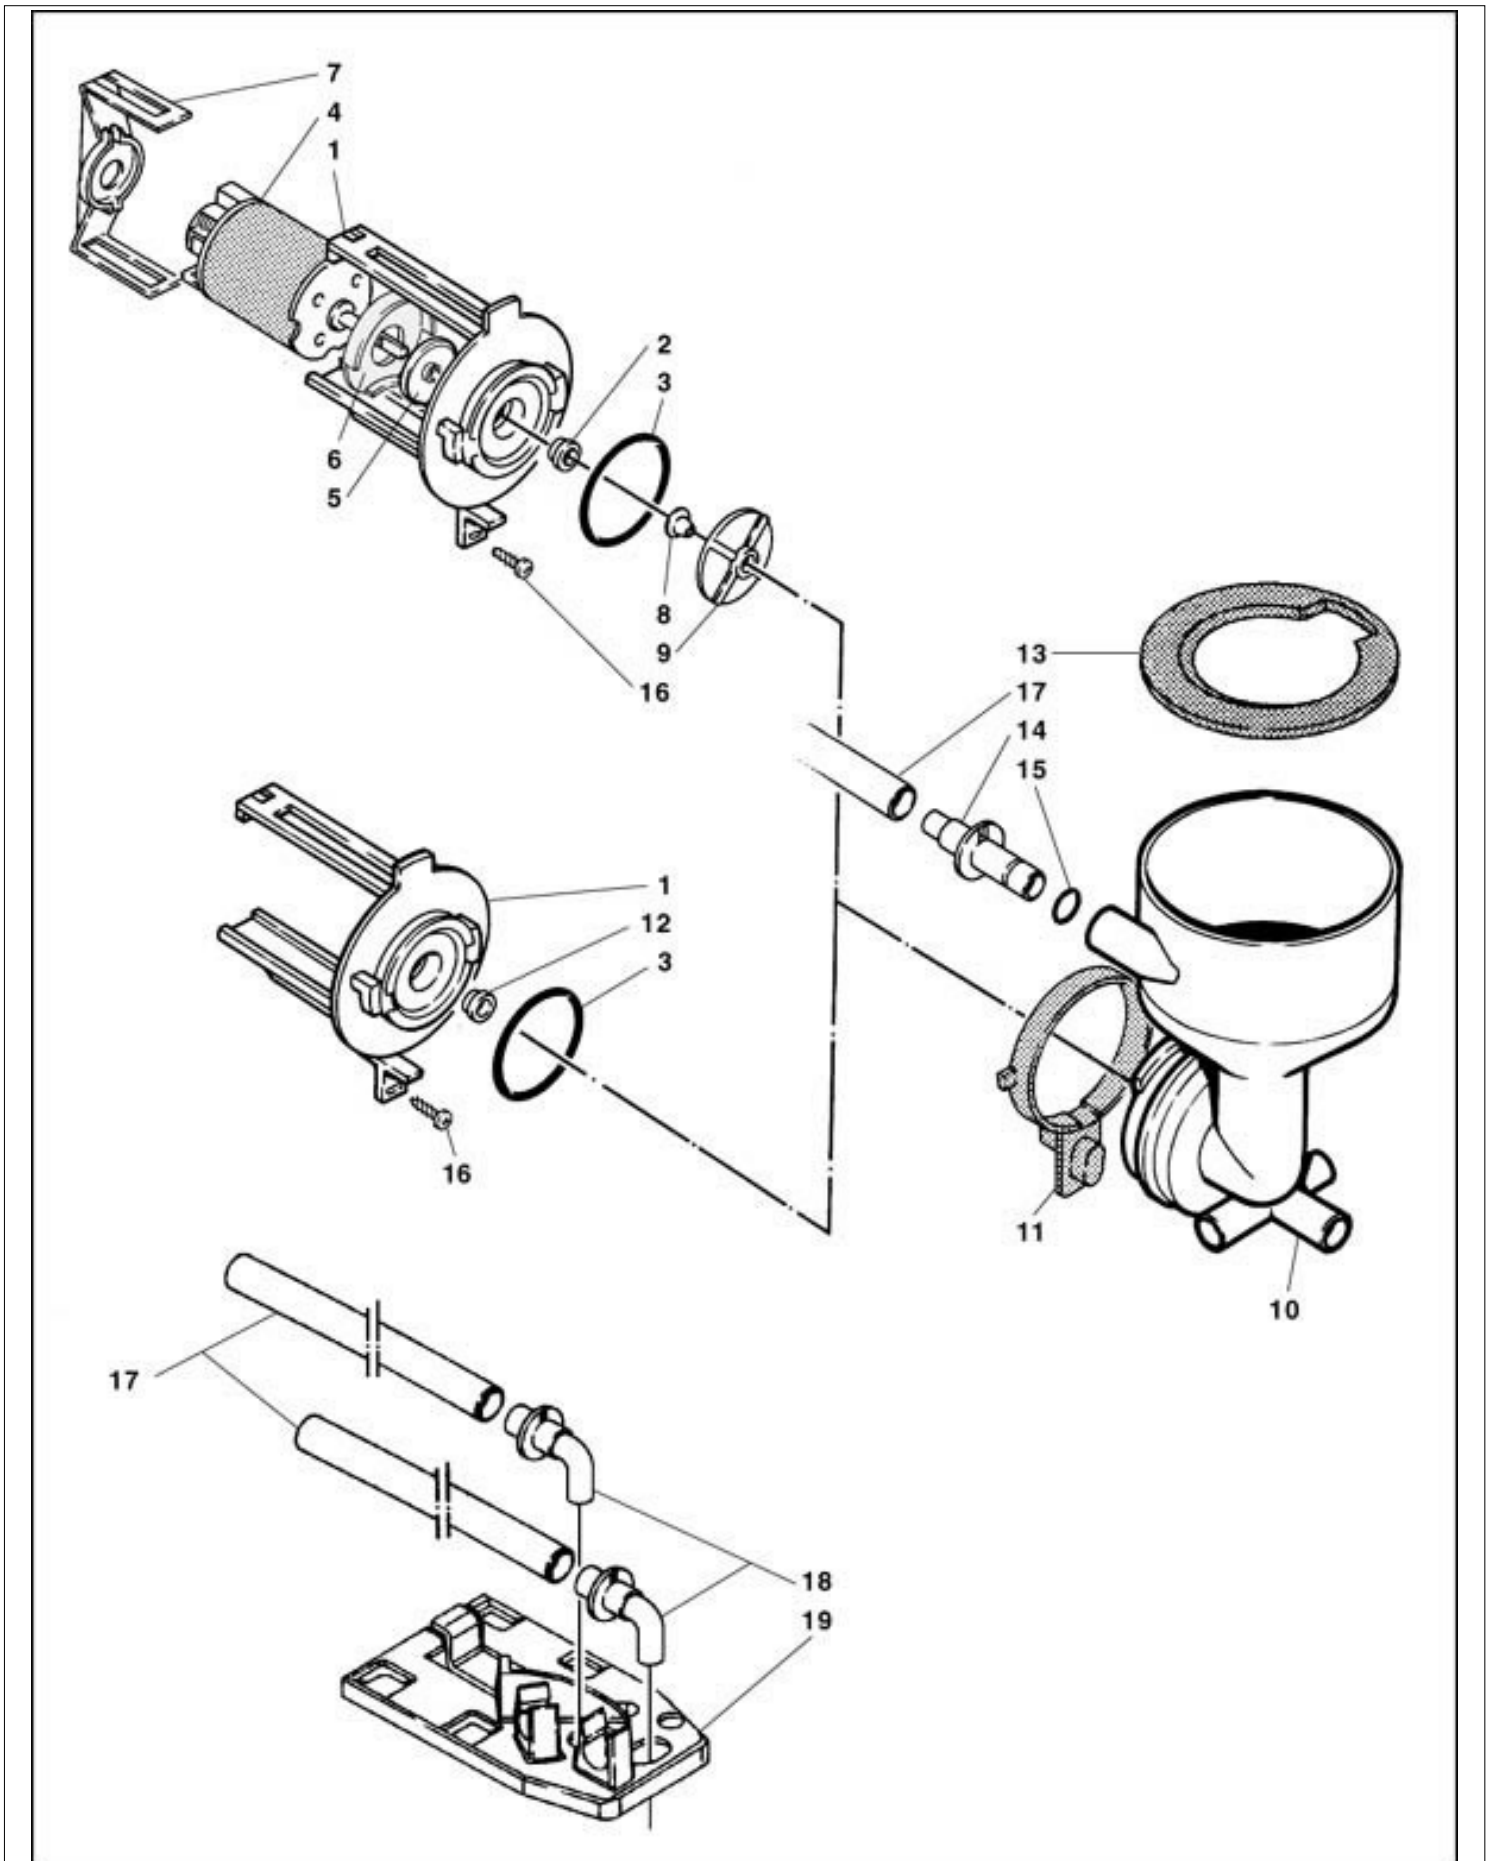

XSE BLENDER & BREW GROUP

Positions without LF code no.: upon request

RHEA VENDORS

Position	LF code no.	Description
2	1240204	BUSHING FOR MOTOR MIXER
3	1186920	RED SILICONE O-RING 03131
4	1240205	MOTOR MIXER 24VDC
5	1095139	CONVEYOR MIXER BLADE
7	1240206	MOTOR MIXER SUPPORT FOR MIXER
8	1786048	SHAPED GASKET V-RING
9	1095070	CONVEYOR MIXER FAN
10	1095073	POWDER FUNNEL
11	1095075	LOCKING RING NUT FOR MIXER FUNNEL
14	1095076	FUNNEL JET
15	1186864	O-RING 0106 RED SILICONE