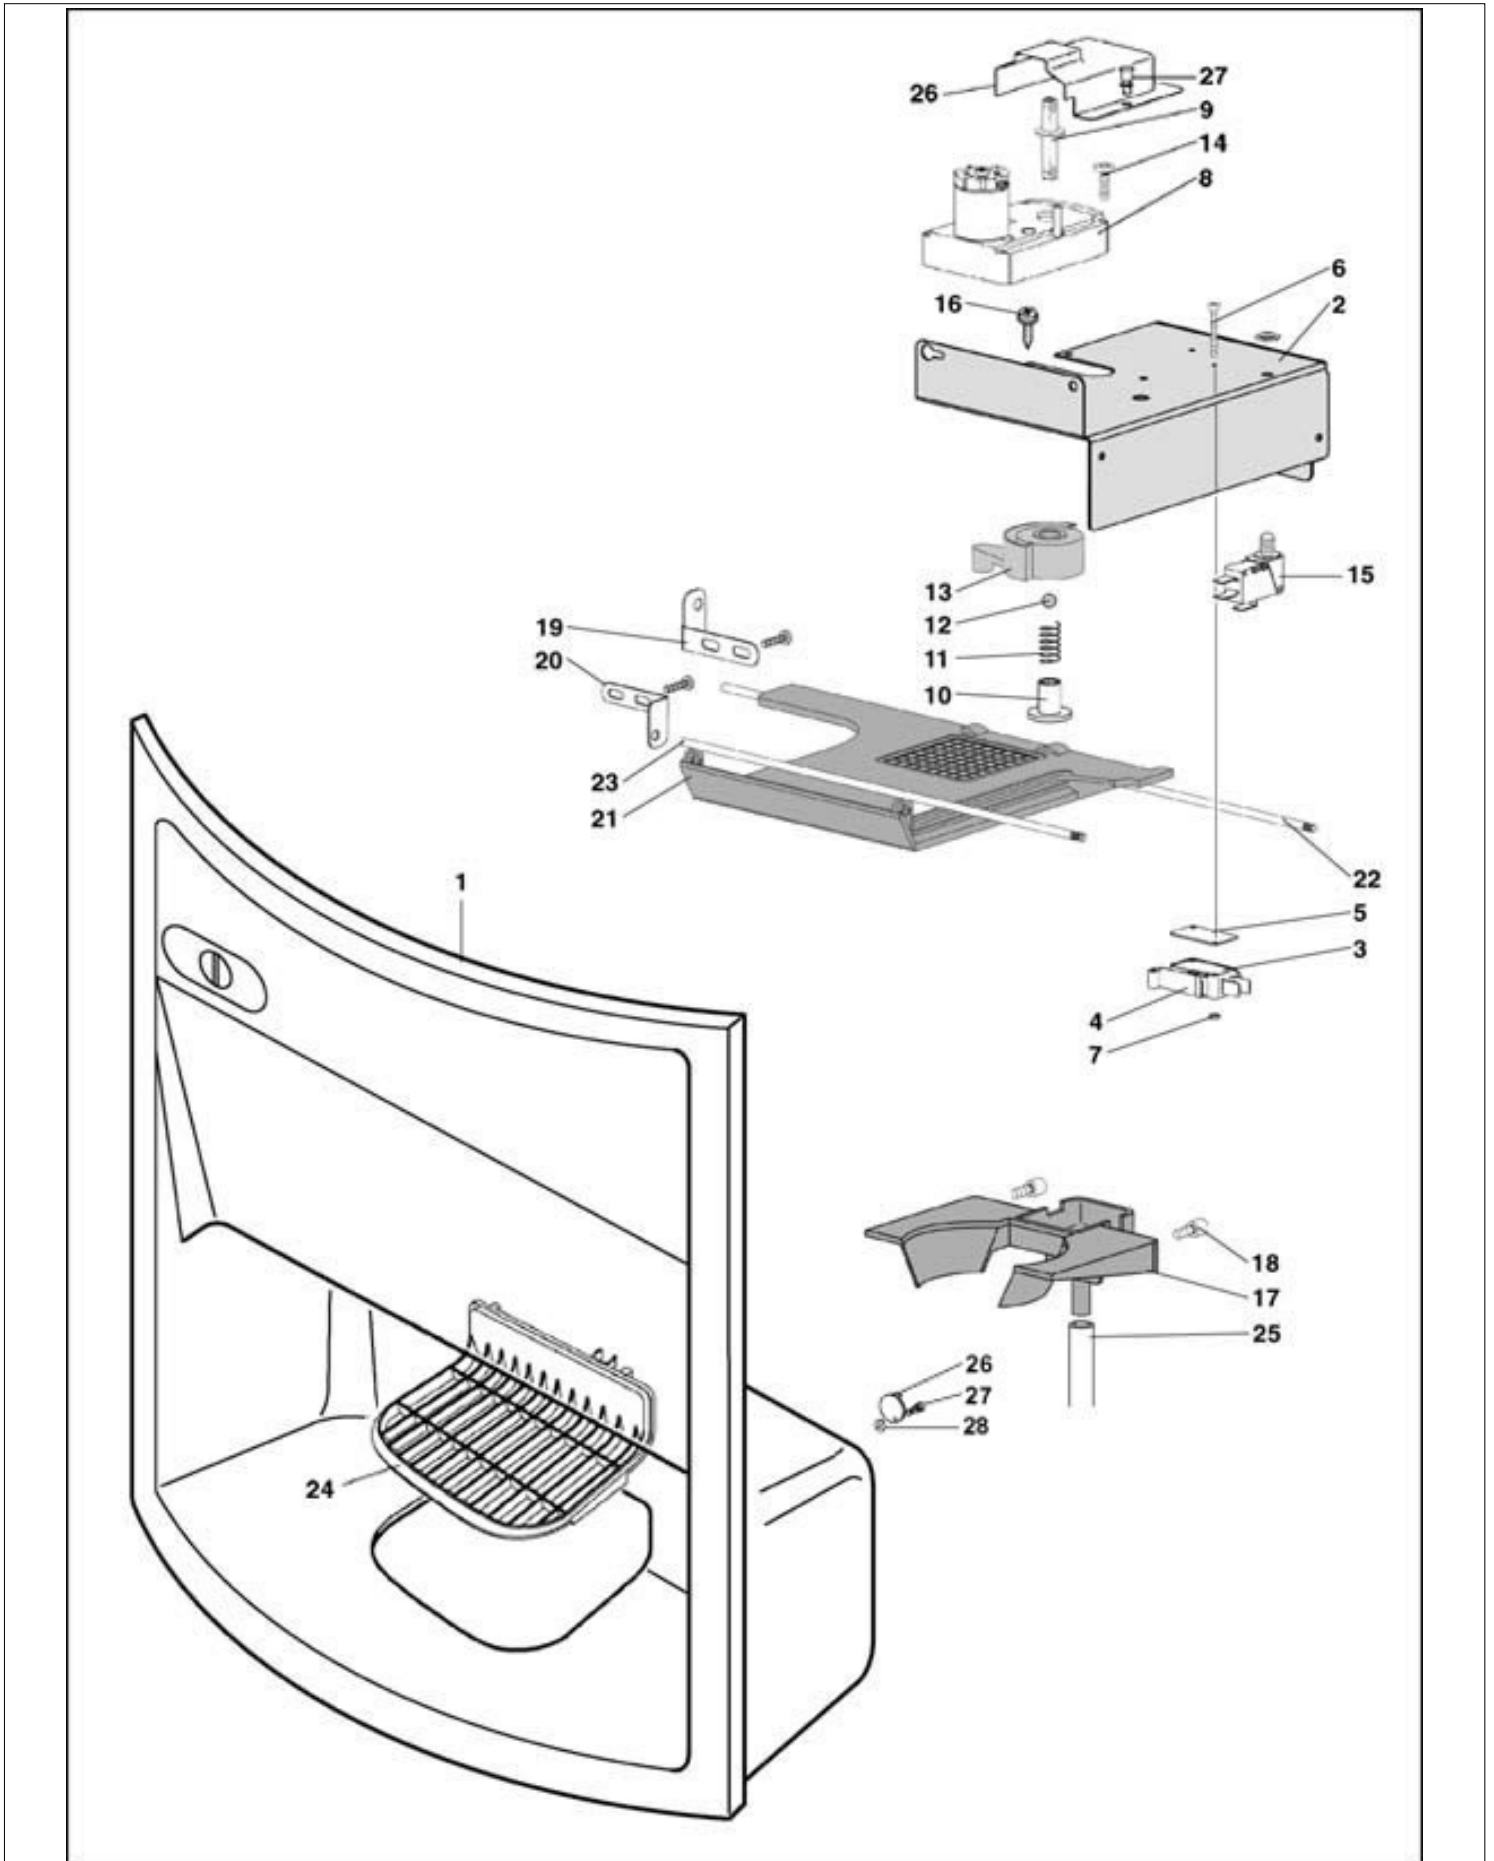

LUCE CUPS DISPENSER

Positions without LF code no.: upon request

RHEA VENDORS

Position	LF code no.	Description
3	3240123	MICROSWITCH 16A 250V
8	1240298	GEARMOTOR 24VDC 2.4W 24RPM