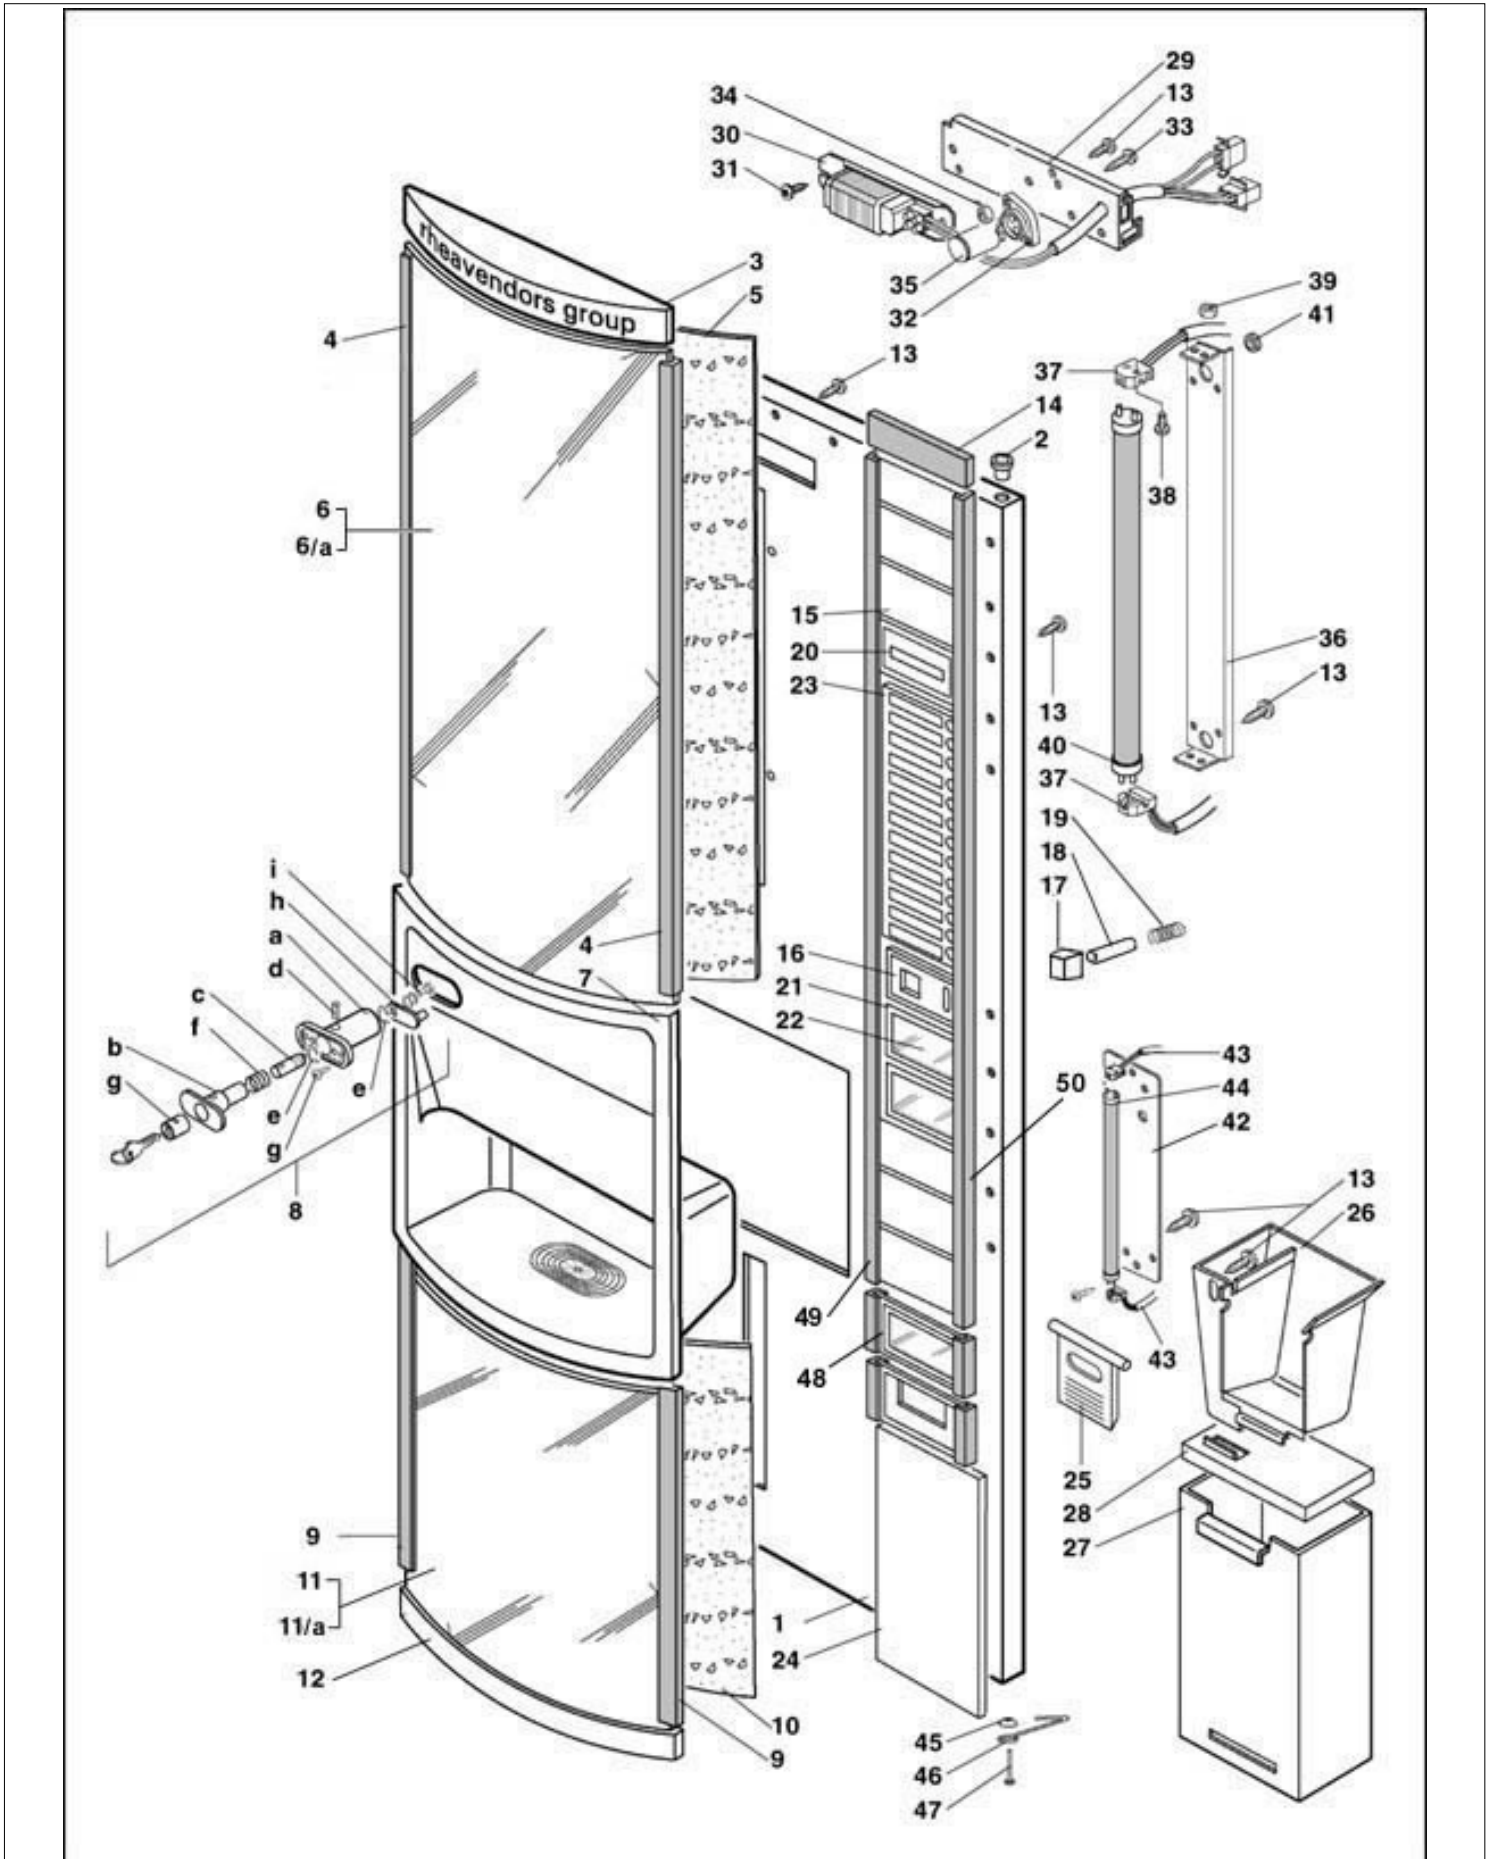

Rel. 2013-09161752

LUCE CUPBOARD

Positions without LF code no.: upon request

RHEA VENDORS

Position	LF code no.	Description
16	1319300	DOOR SWITCH KEY
17	1319336	DOOR SAFETY SWITCH16A 250V

LUCE EXTERNAL DOOR