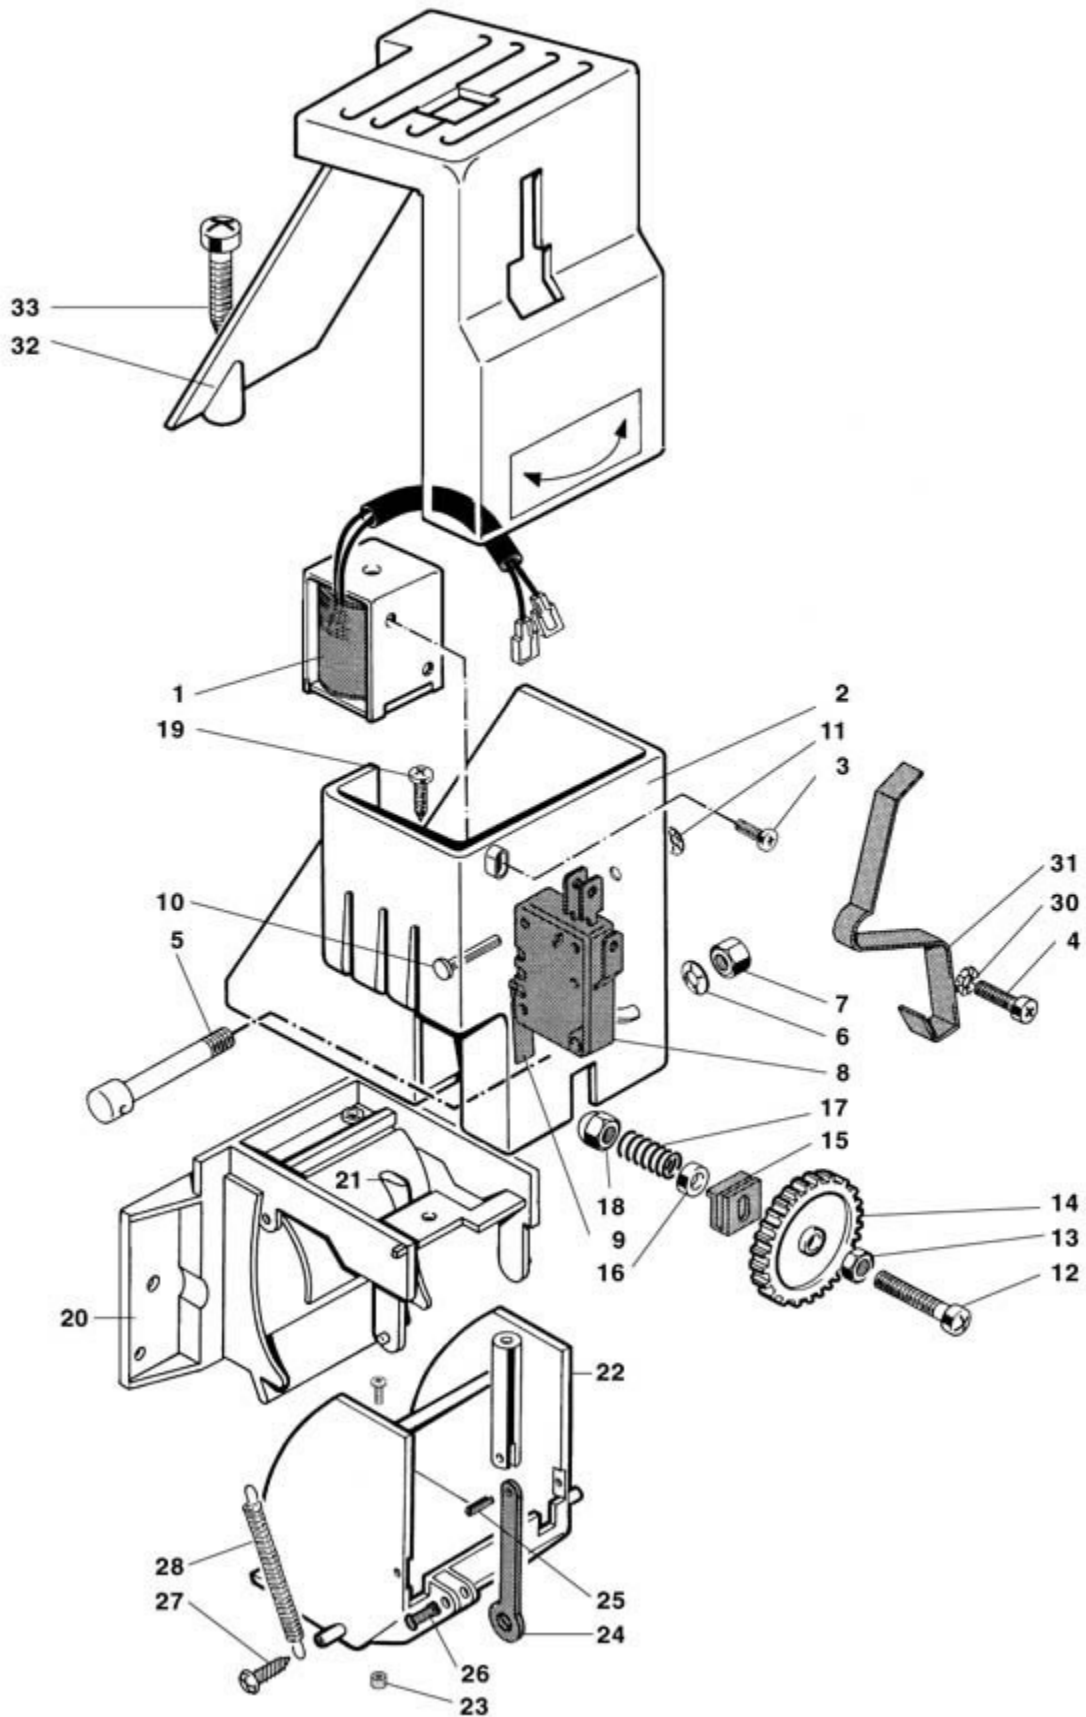

SAGOMA E DOSER GROUP FROM 9926000

Positions without LF code no.: upon request

RHEA VENDORS

Position	LF code no.	Description
1	1121003	ELECTROMAGNET 24VDC
8	3240123	MICROSWITCH 16A 250V
20	1090067	DOSER CASE
21	1090044	BRACKET FOR DISPENSER BODY
22	1095162	CONVEYOR FOR BLACK COFFEE
28	1250276	SPRING $\varnothing$ 4.5x34 mm FOR DISPENSER BODY
31	1090066	DOSER PEG