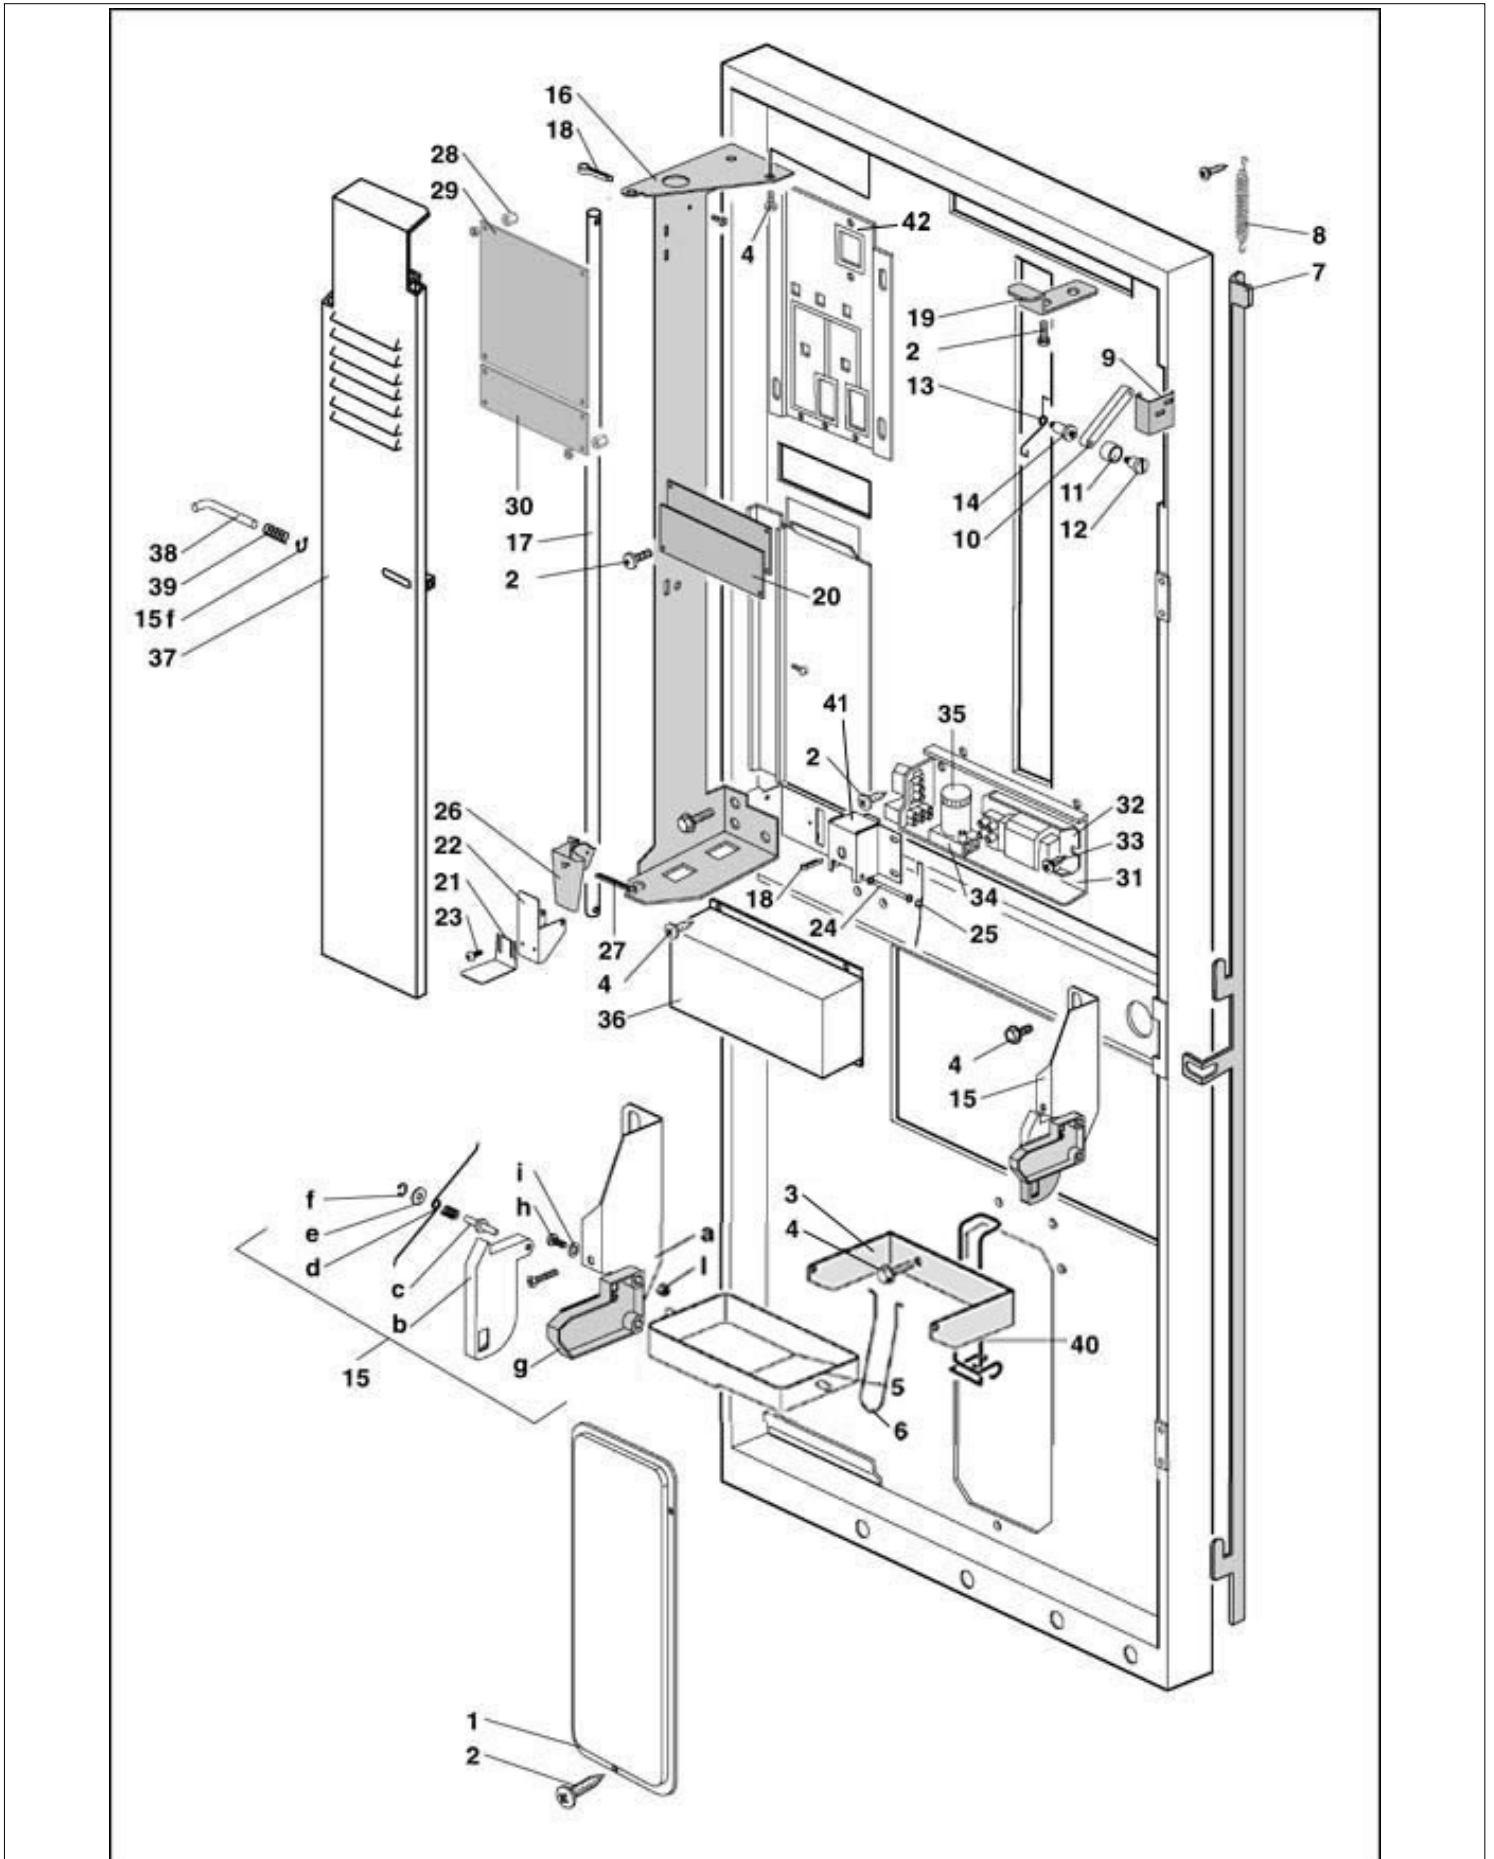

RHEA VENDORS

Position	LF code no.	Description
8	1388011	DOOR LOCK G5
27	1480002	COIN BOX WITH HANDLE

LUCE INTERNAL DOOR

Positions without LF code no.: upon request