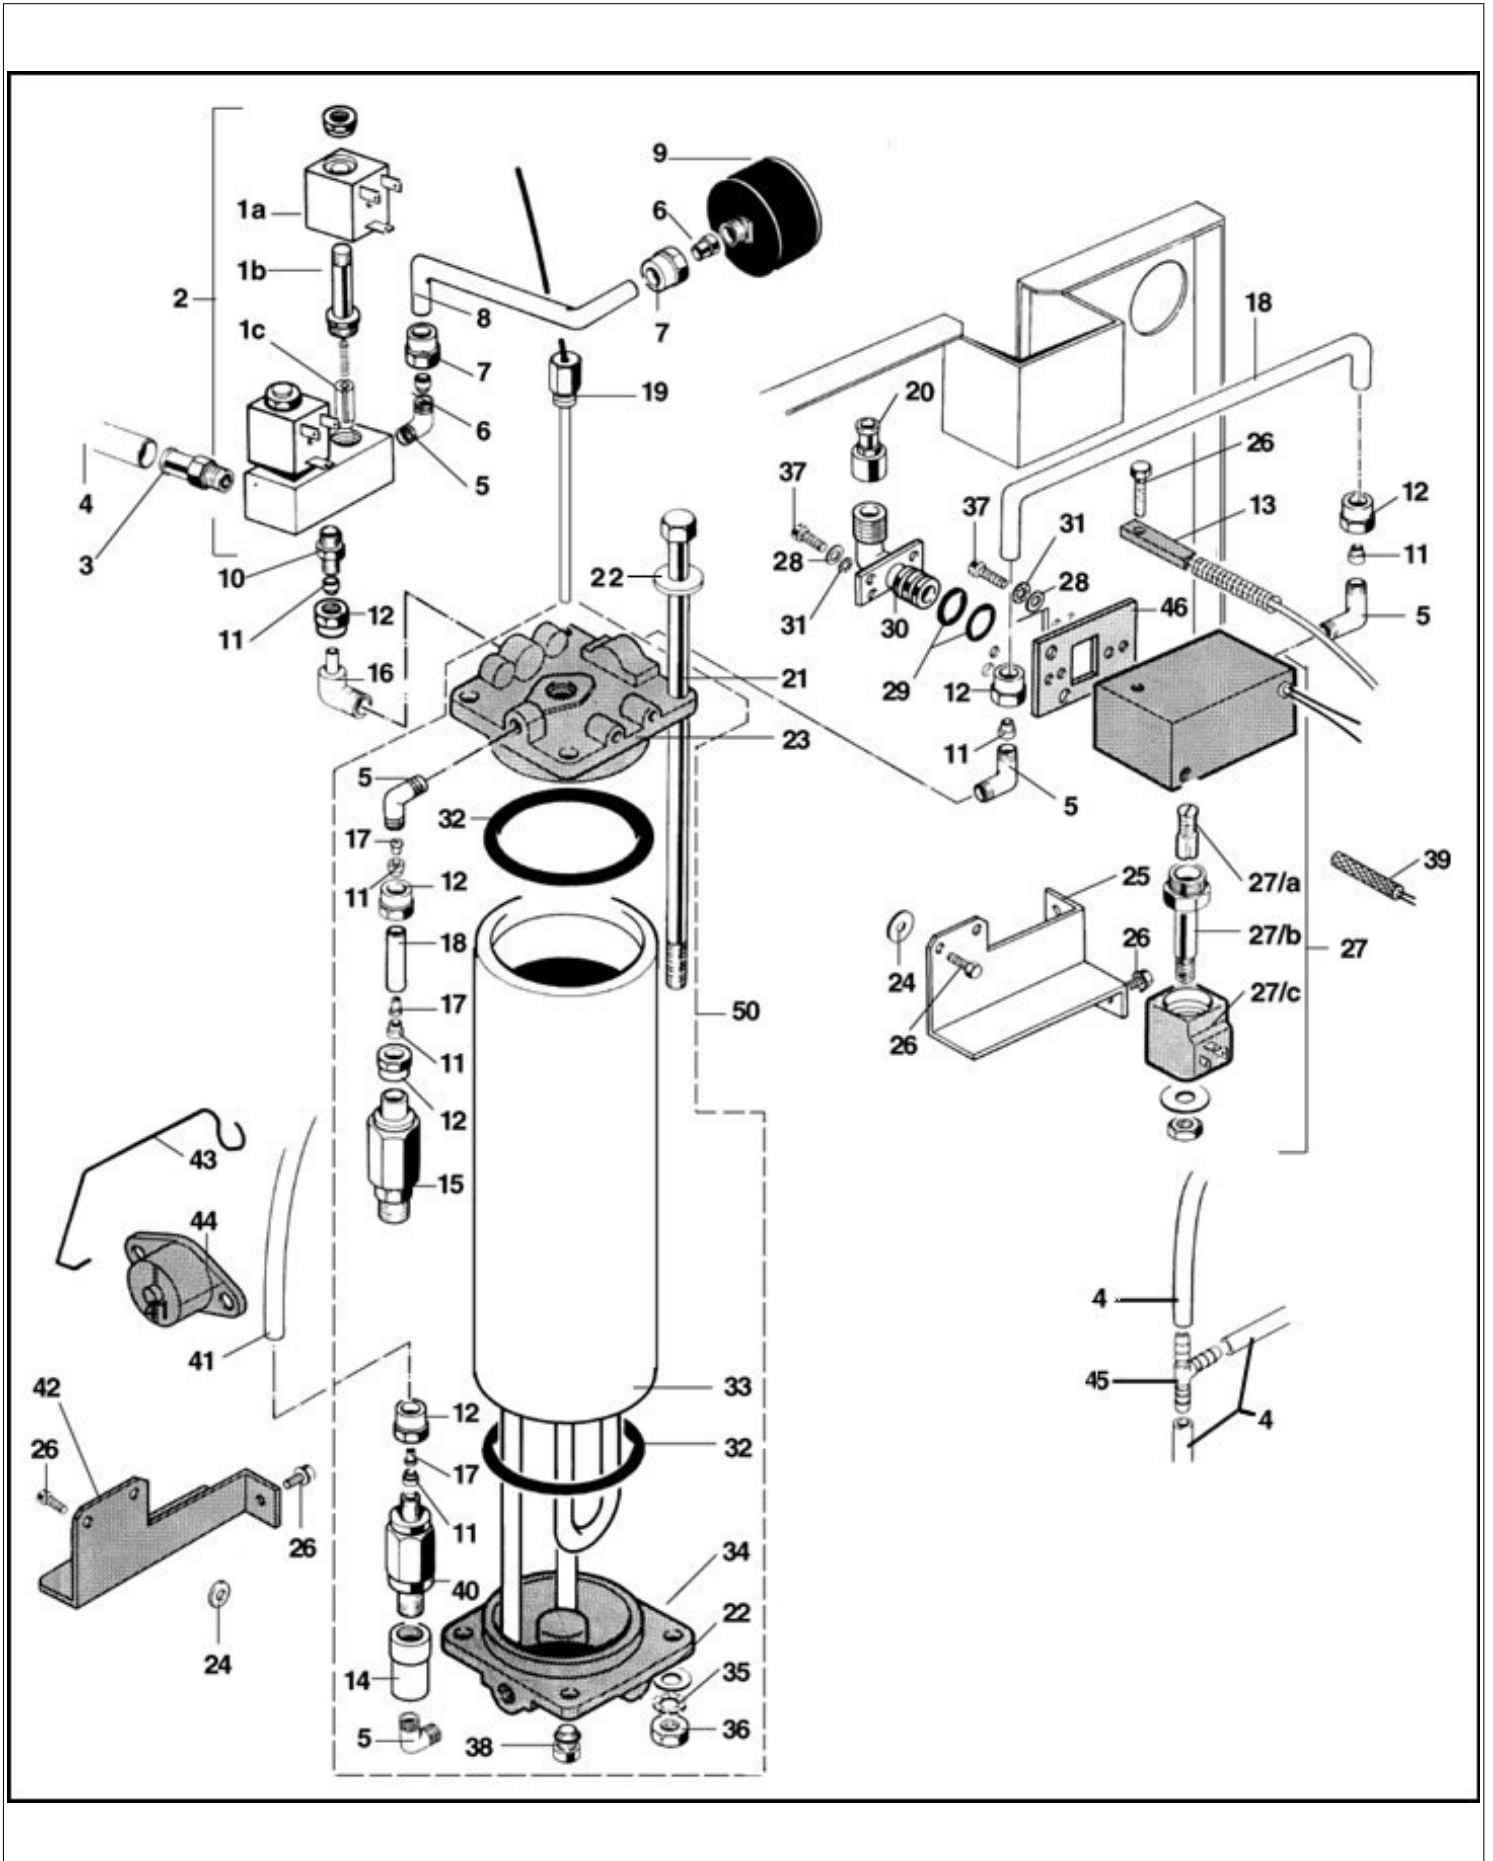

SAGOMA E KETTLE FROM 9616079

Positions without LF code no.: upon request

RHEA VENDORS

Position	LF code no.	Description
2	1120217	GROUP OF 2 SOLEN.VALVES ODE $\varnothing$ 1/8" 24VDC
4	1449286	SILICONE HOSE $\varnothing$ 6x12 SHORE 60 - 100 m
4	1449686	SILICONE HOSE $\varnothing$ 6x12 SHORE 60 - 10 m
11	1349260	OLIVE $\varnothing$ 6 mm H6.5
15	1523067	EXPANSION VALVE $\varnothing$ 1/8"M-1/8"M
24	1786041	RUBBER GASKET $\varnothing$ 15x5x2 mm
27	1120051	SOLENOID VALVE CORE ODE
32	1786011	O-RING 0164 VITON
40	1523700	NON-RETURN VALVE $\varnothing$ 1/8"M-1/8"M