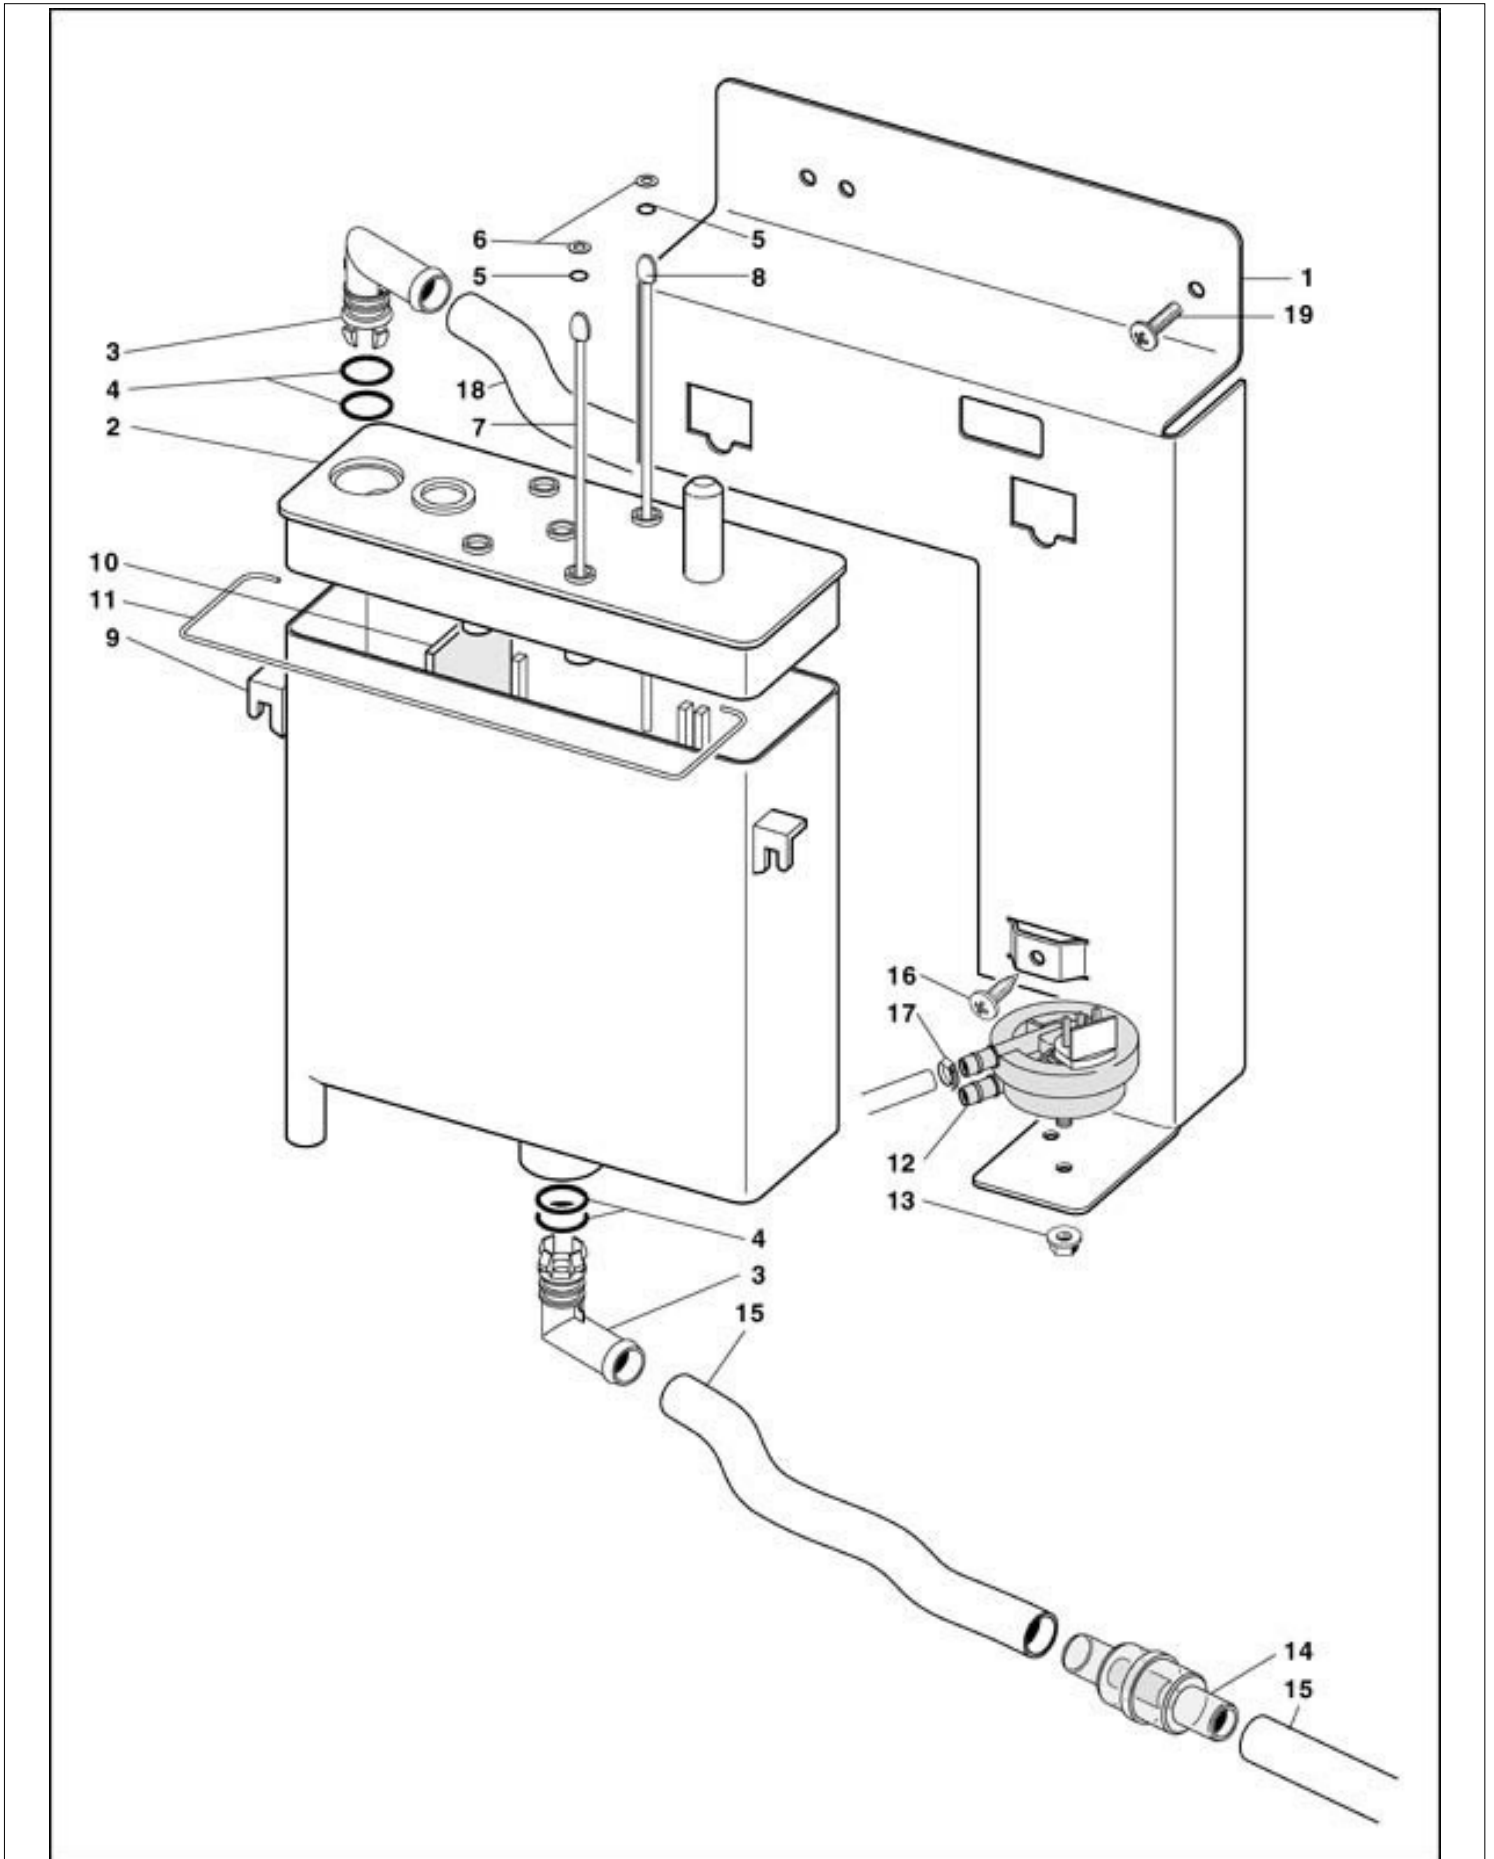

XSE HYDRAULIC PANEL

Positions without LF code no.: upon request

RHEA VENDORS

Position	LF code no.	Description
4	1186255	O-RING 0109 EPDM
5	1186163	O-RING 02010 EPDM
12	1455007	VOLUMETRIC FLOWMETER 974-9502-B NSF
18	1449286	SILICONE HOSE ø 6x12 SHORE 60 - 100 m
18	1449686	SILICONE HOSE ø 6x12 SHORE 60 - 10 m