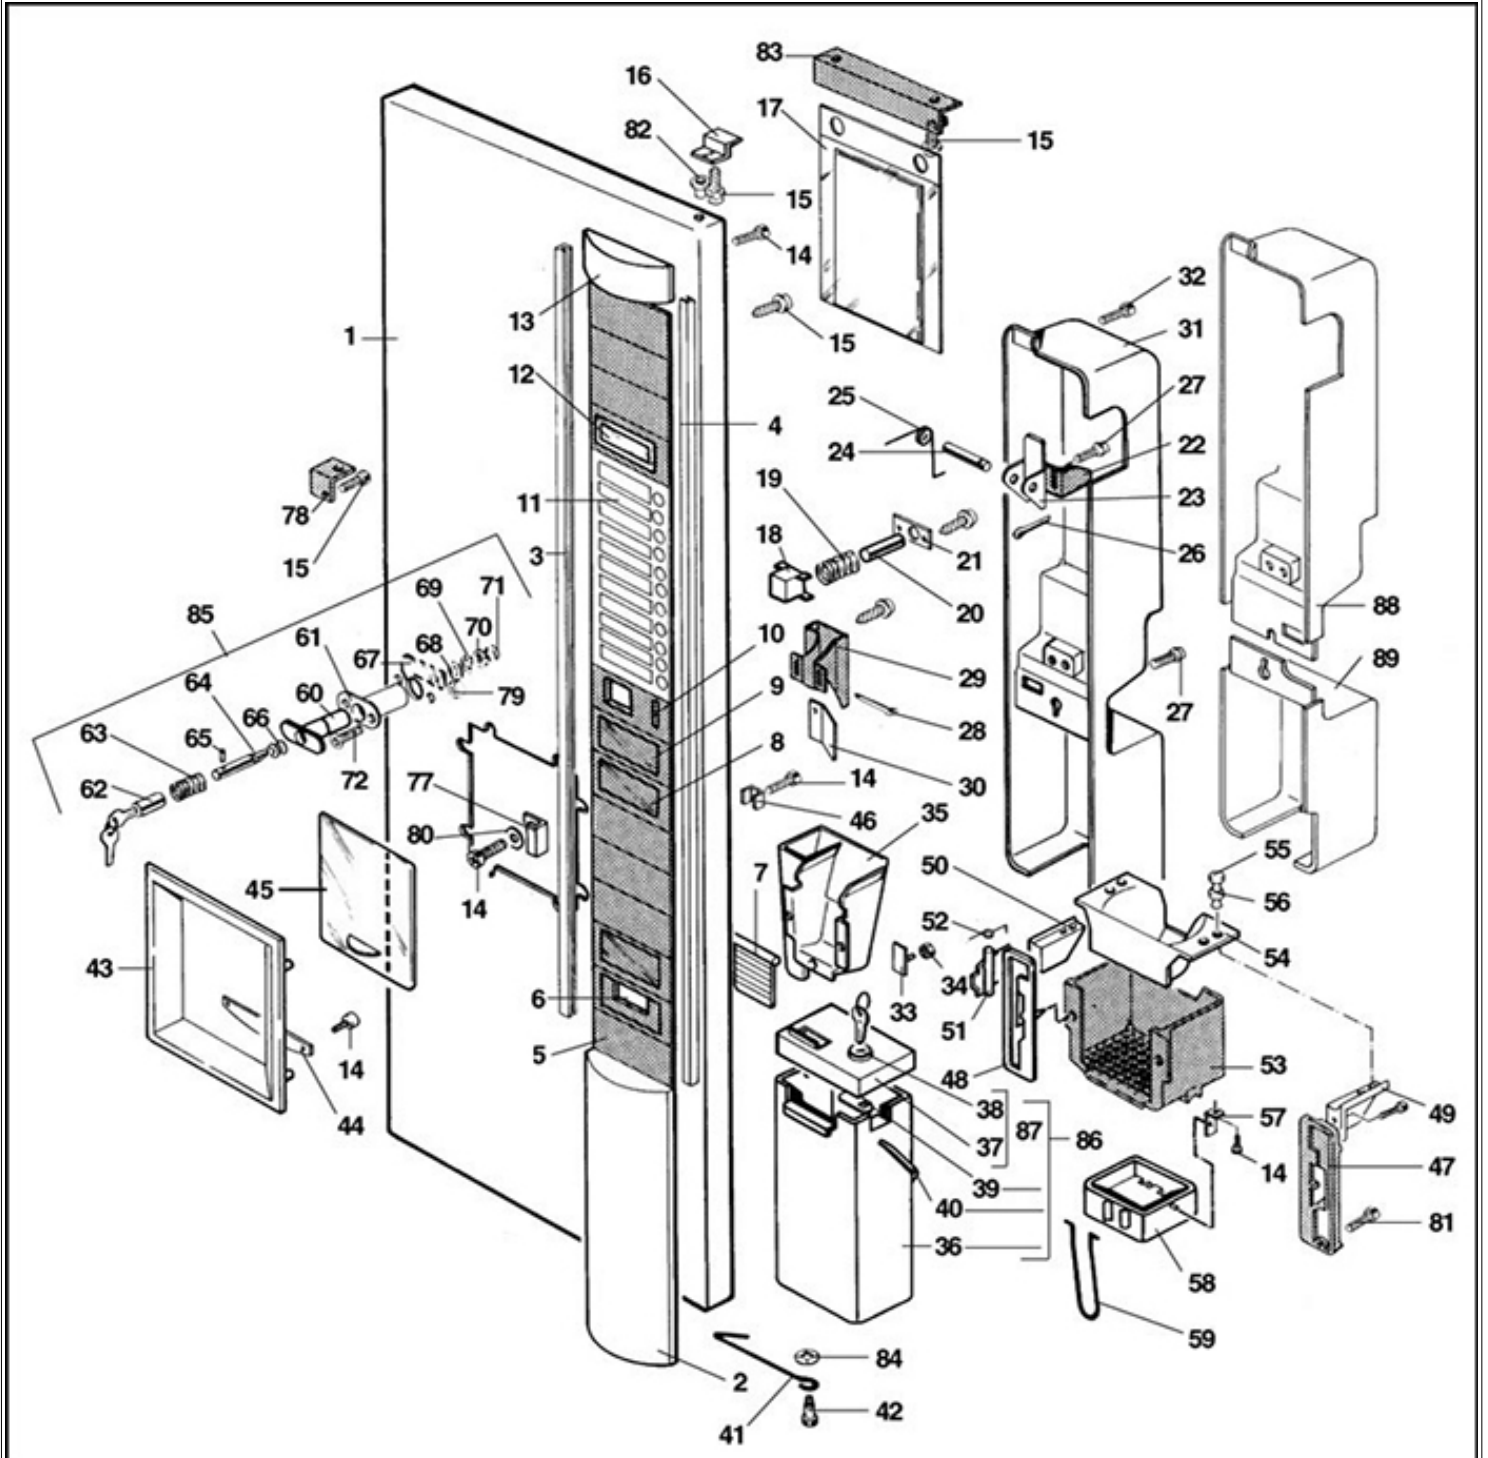

Positions without LF code no.: upon request

RHEA VENDORS

Position	LF code no.	Description
15	1319336	DOOR SAFETY SWITCH16A 250V
16	1319300	DOOR SWITCH KEY

SAGOMA E DOOR

Positions without LF code no.: upon request