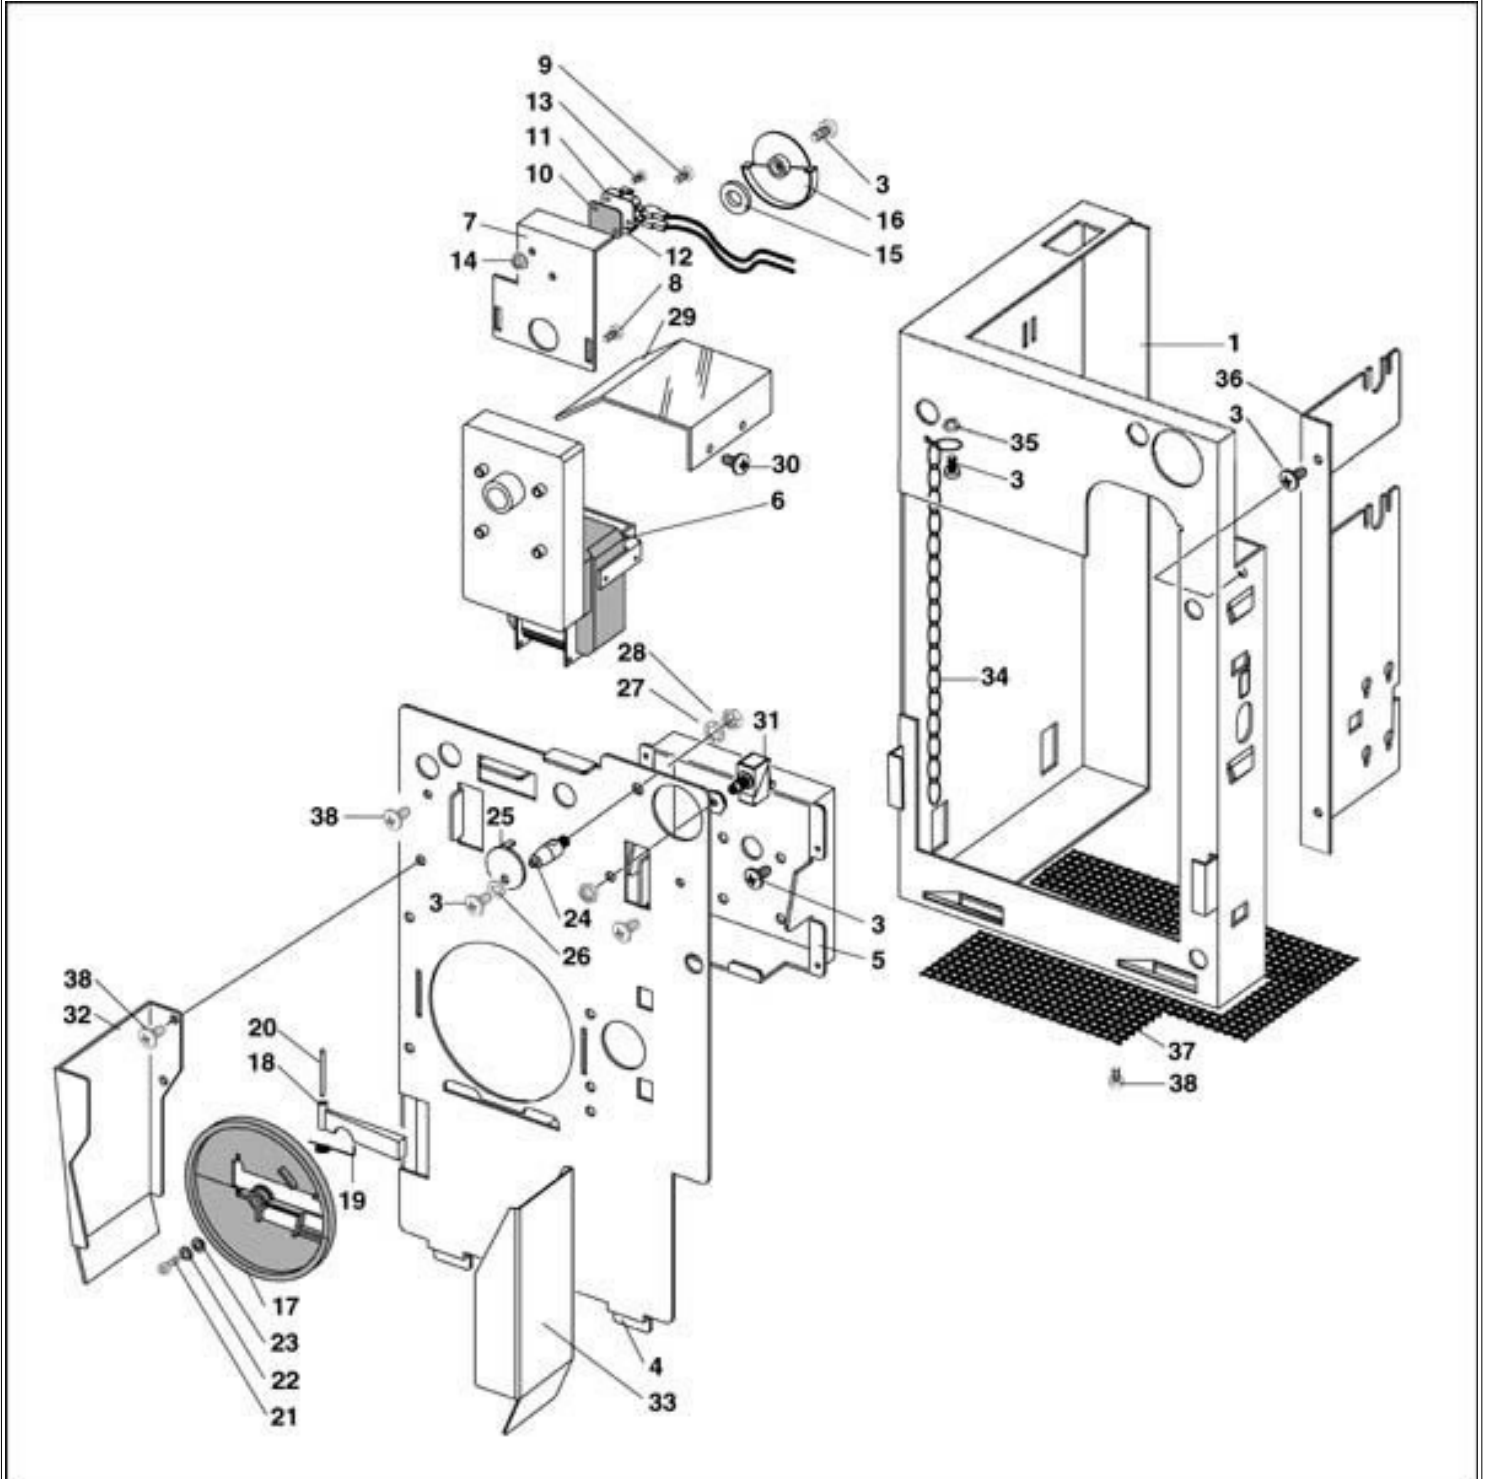

SAGOMA E GROUP SUPPORT MICRO

RHEA VENDORS

Position	LF code no.	Description
6	1240155	GEARMOTOR MK 230V 50Hz
11	3240123	MICROSWITCH 16A 250V