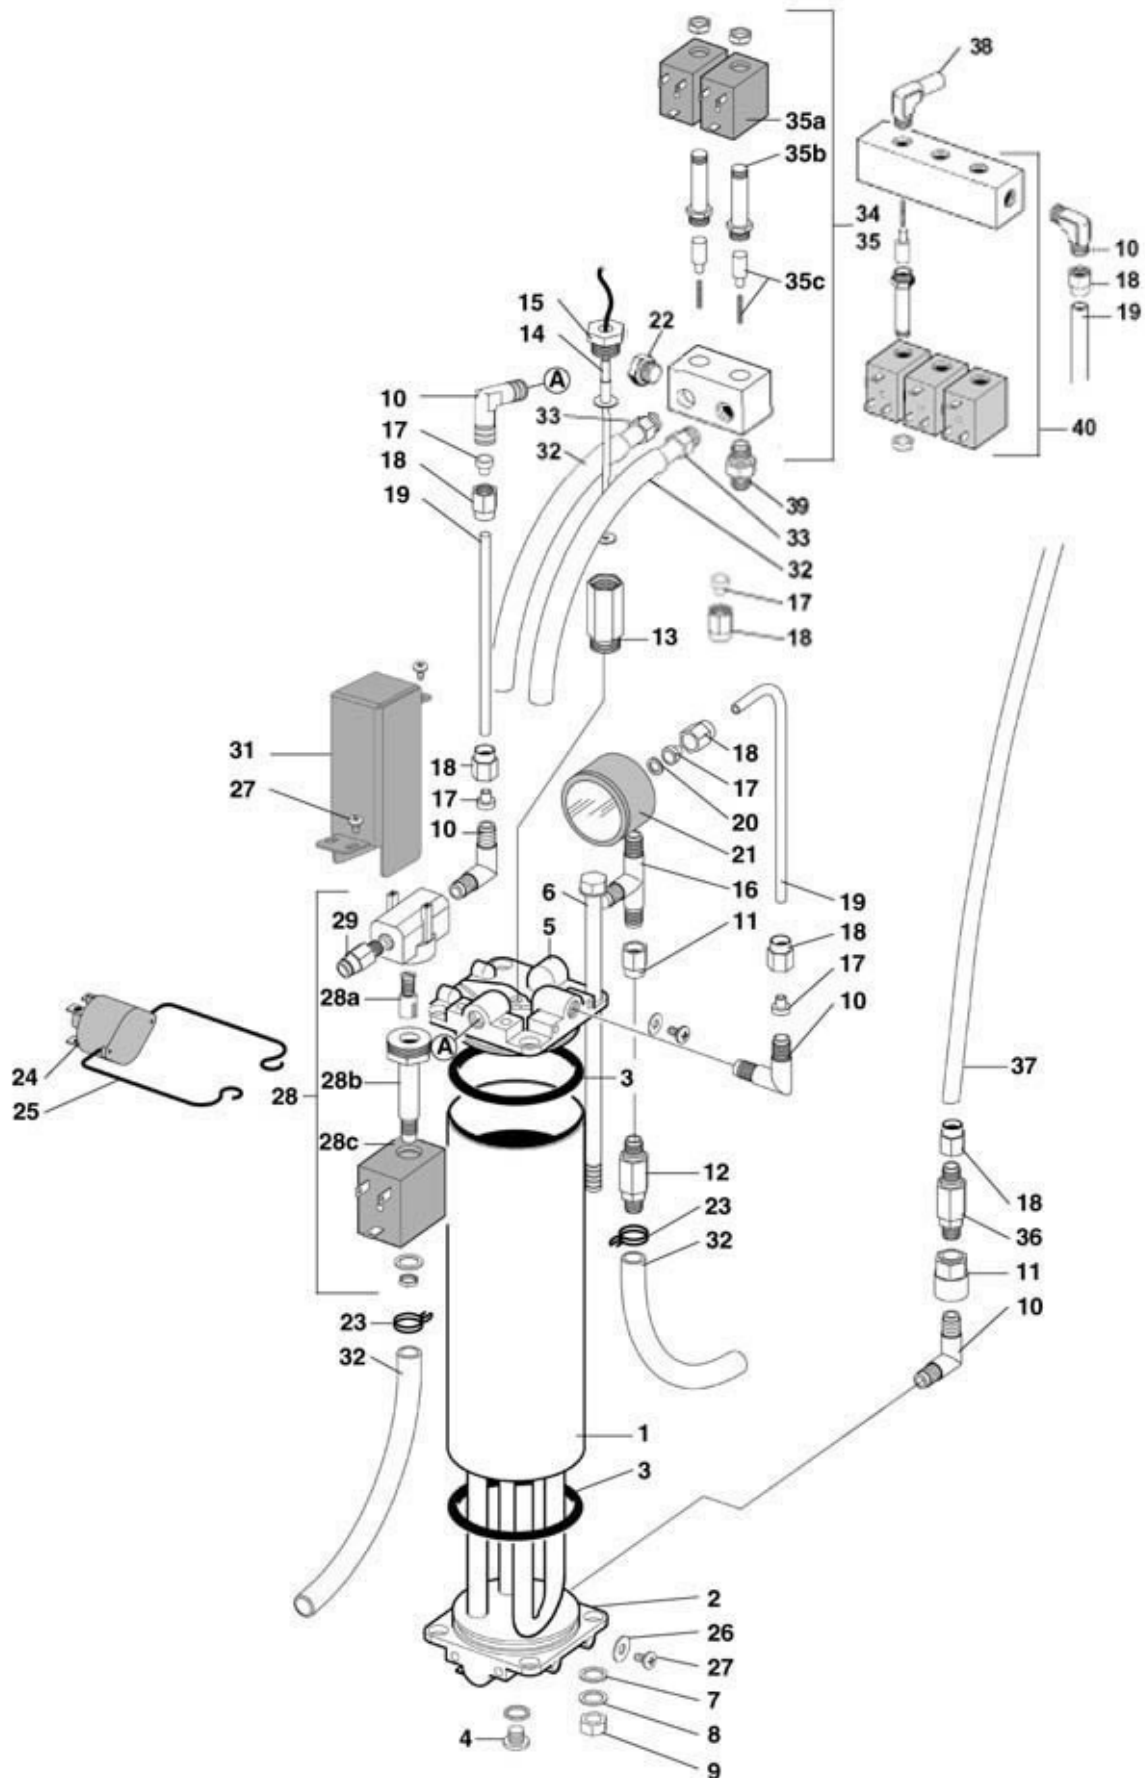

SAGOMA E KETTLE GROUP MICRO 195

Positions without LF code no.: upon request

RHEA VENDORS

Position	LF code no.	Description
3	1786011	O-RING 0164 VITON
12	1523700	NON-RETURN VALVE $\varnothing$ 1/8"M-1/8"M
17	1349260	OLIVE $\varnothing$ 6 mm H6.5
26	1786041	RUBBER GASKET $\varnothing$ 15x5x2 mm
28	1120202	SOLENOID VALVE ODE 3 VIE $\varnothing$ 1/8" 24V 8W
32	1449286	SILICONE HOSE $\varnothing$ 6x12 SHORE 60 - 100 m
32	1449686	SILICONE HOSE $\varnothing$ 6x12 SHORE 60 - 10 m
35	1120217	GROUP OF 2 SOLEN.VALVES ODE $\varnothing$ 1/8" 24VDC
36	1523067	EXPANSION VALVE $\varnothing$ 1/8"M-1/8"M