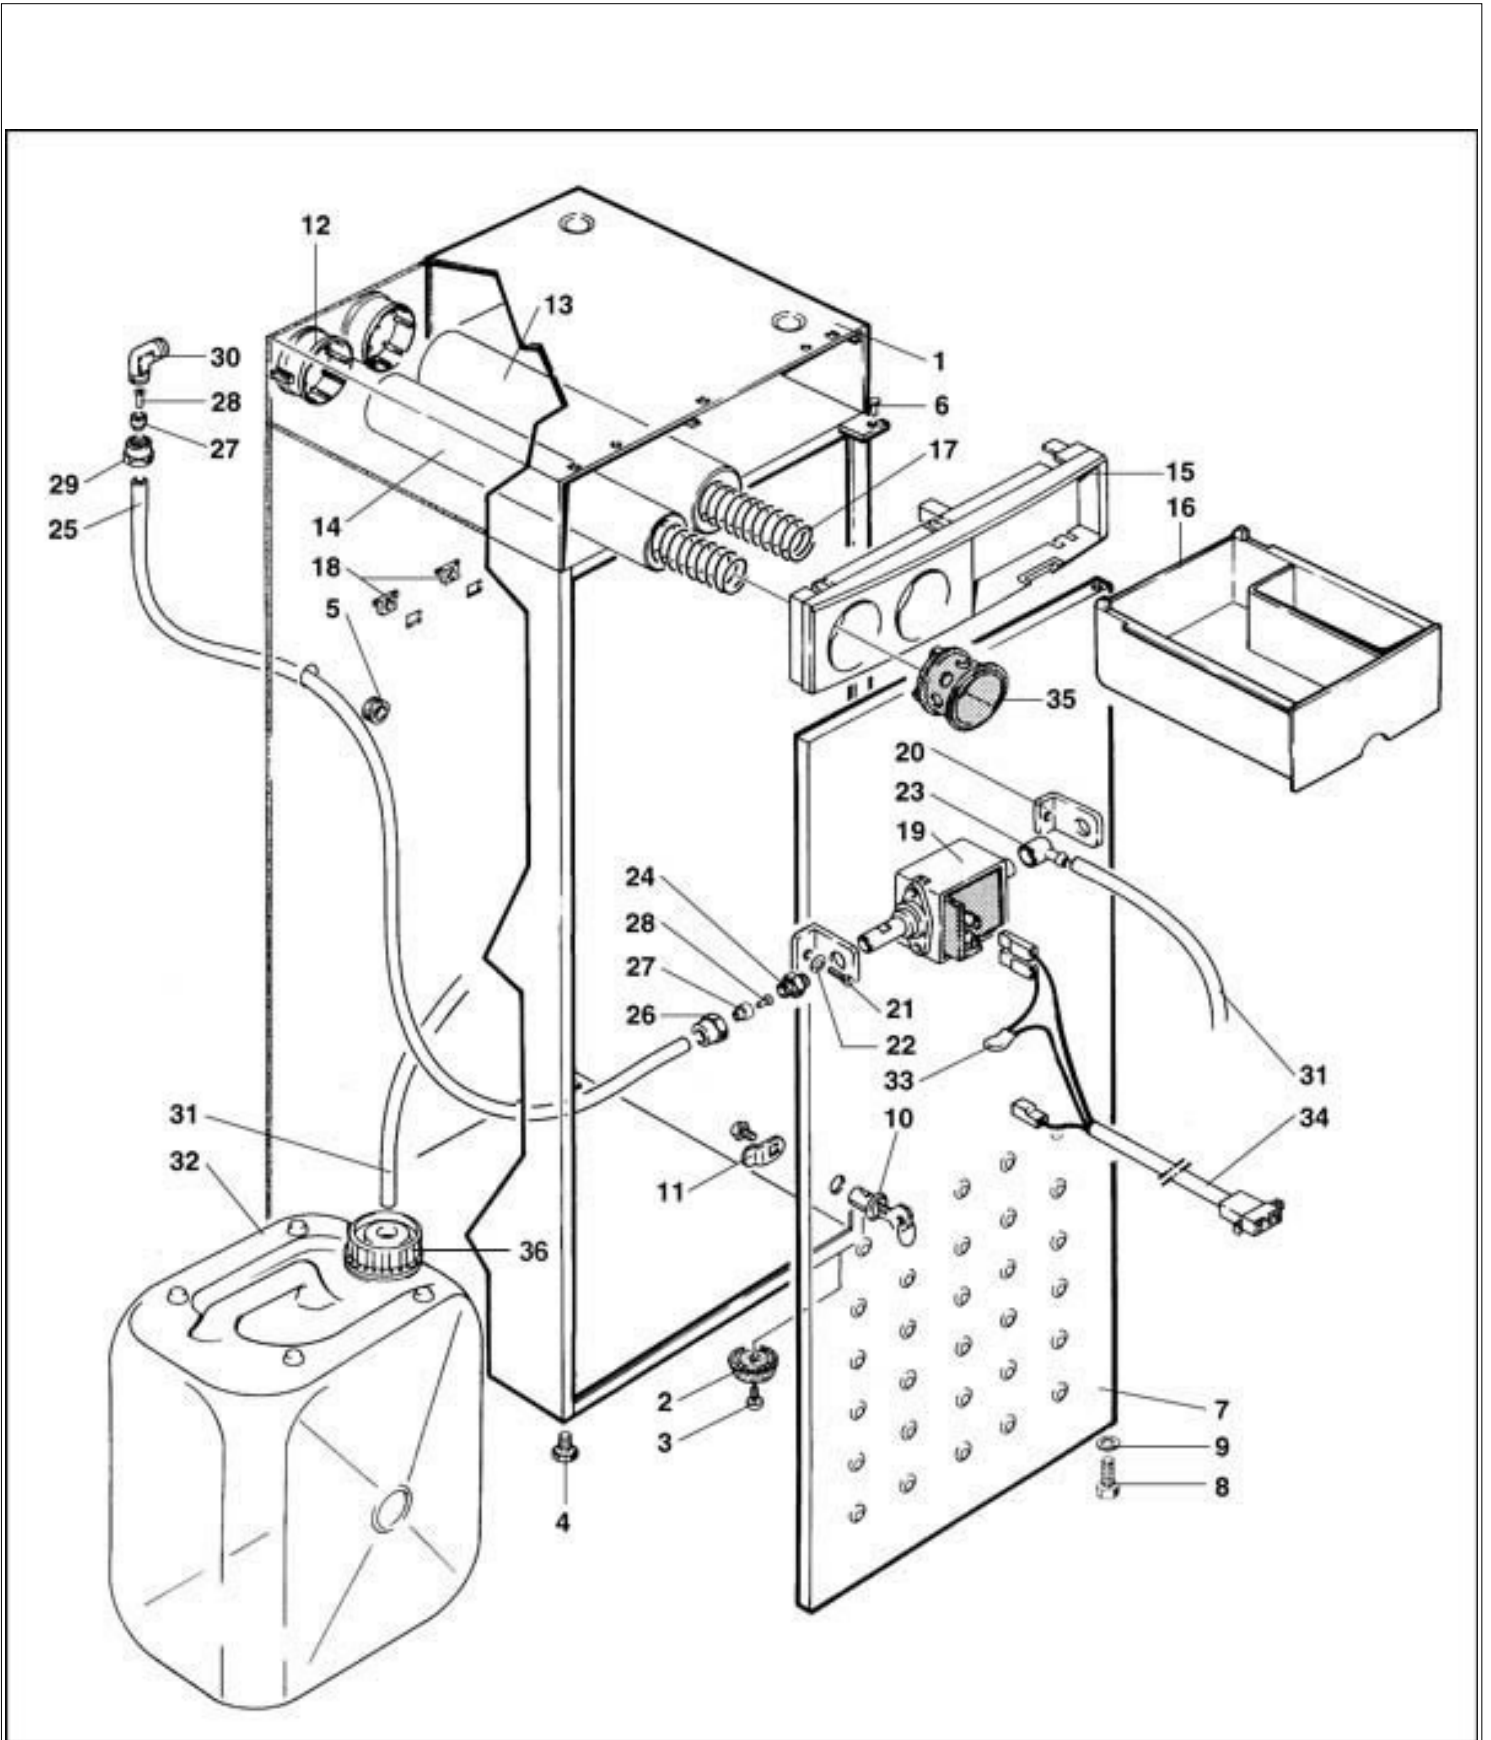

XSE BASIS

RHEA VENDORS

Position	LF code no.	Description
19	1331016	VIBRATORY PUMP EX7GW 48W 230V 50Hz
27	1349260	OLIVE ø 6 mm H6.5
30	1349261	L-COUPLING ø 3/8"M-1/4"M