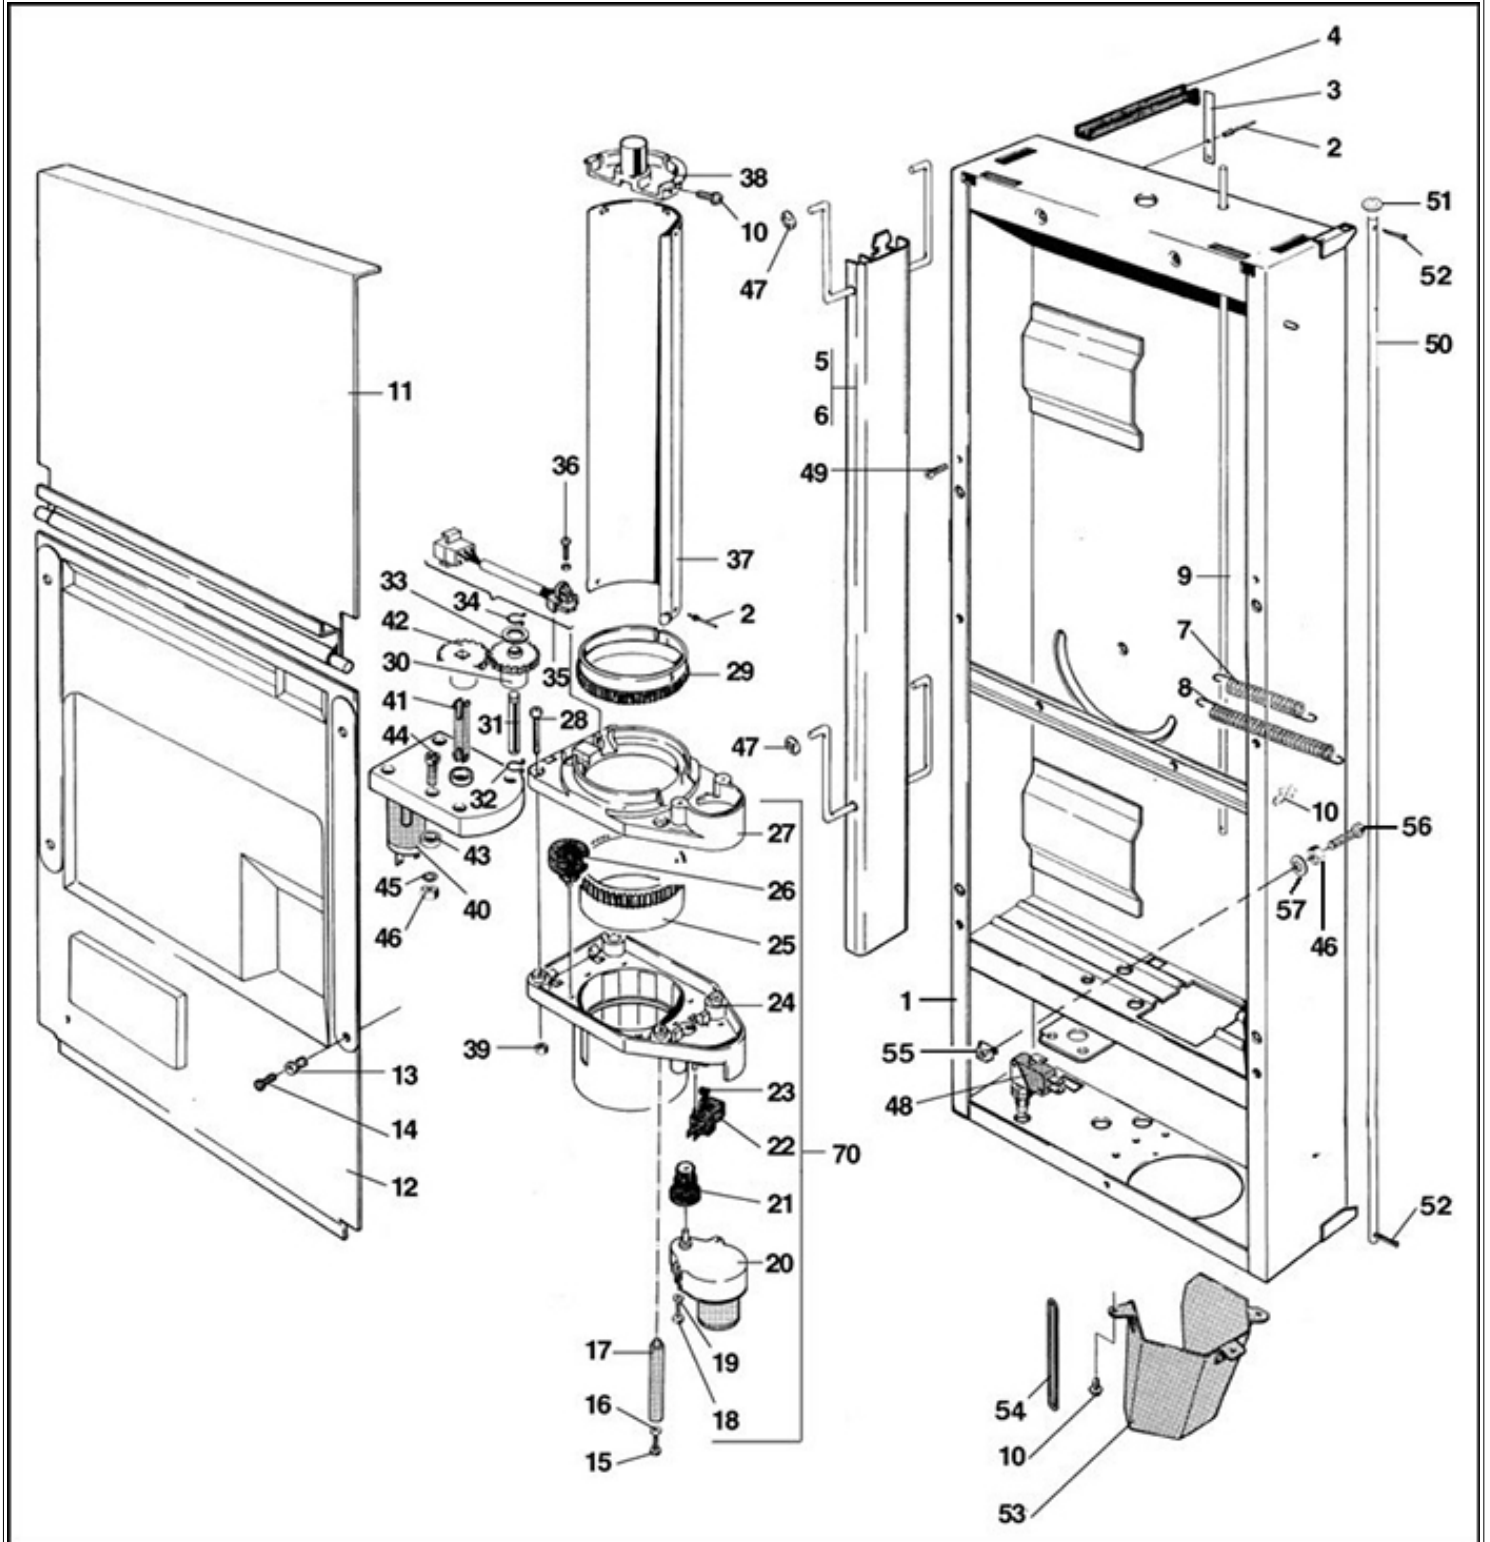

SAGOMA E CUPS DISPENSER

Positions without LF code no.: upon request

RHEA VENDORS

Position	LF code no.	Description
20	1240276	GEAR MOTOR G70 24VDC 6sec
22	3240123	MICROSWITCH 16A 250V
30	1212039	GEAR ø 40 mm 30 TEETH
32	1250191	STAINLESS STEEL CIRCLIP RA-3.2 UNI 7437
40	1240298	GEARMOTOR 24VDC 2.4W 24RPM
41	1240198	JUG MOTOR SHAFT
42	1212035	GEAR ø 40 mm 30 TEETH