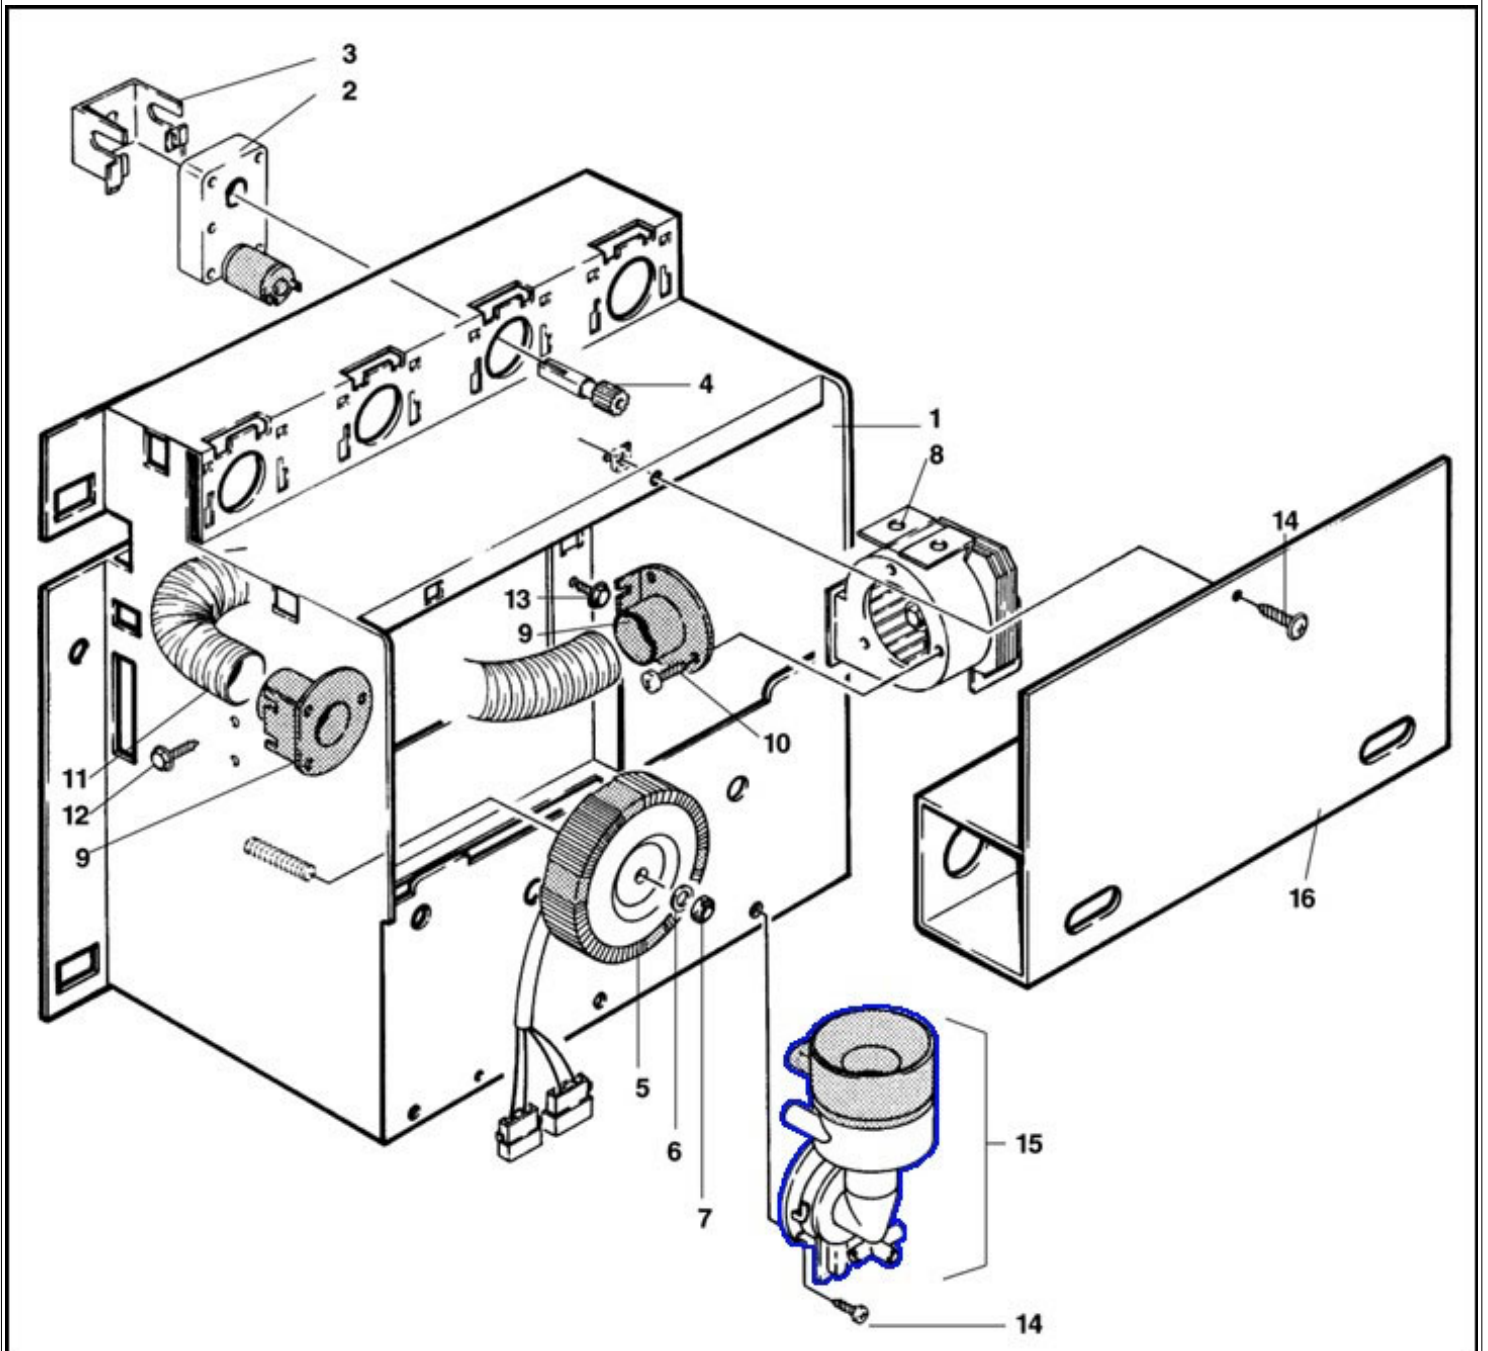

RHEA VENDORS

Position	LF code no.	Description
2	1095164	SEALING BUSHING
4	1786044	SHAPED GASKET V-RING
5	1095175	FAN FOR MIXER CONVEOR
8	1186411	O-RING 02031 EPDM
16	1449286	SILICONE HOSE ø 6x12 SHORE 60 - 100 m
16	1449686	SILICONE HOSE ø 6x12 SHORE 60 - 10 m

SAGOMA E SOLUBLES DISPENSER FROM 9751075