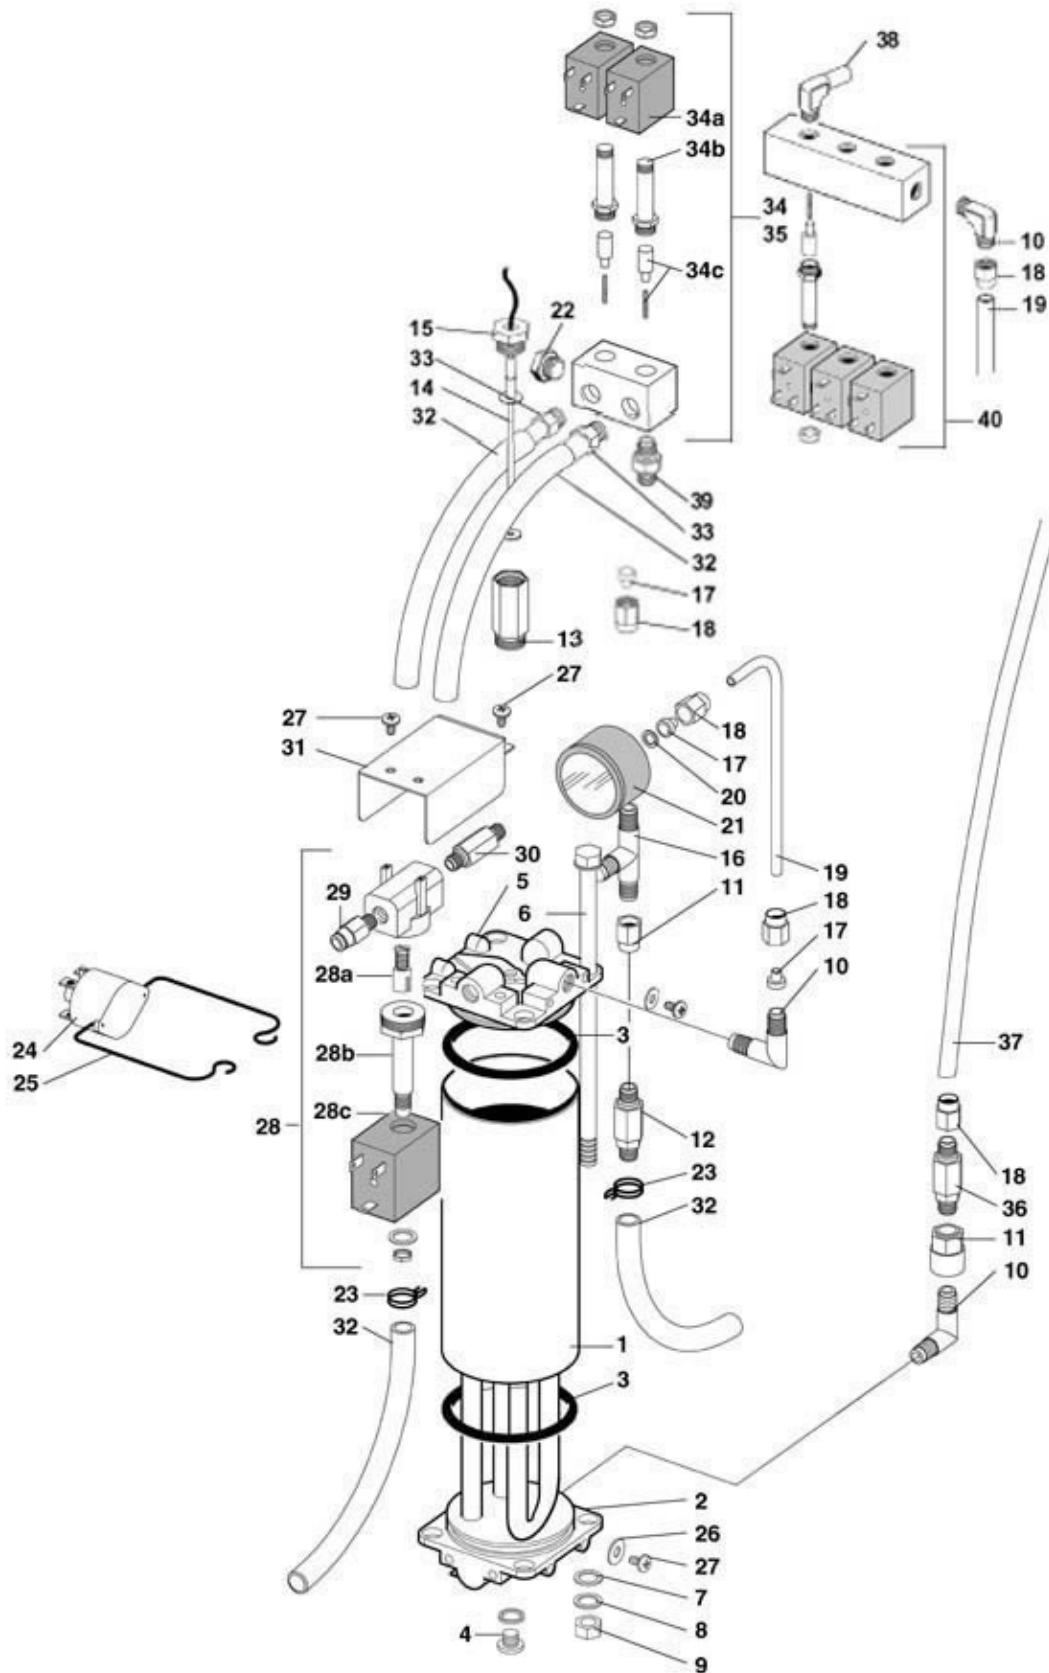

SAGOMA E KETTLE GROUP MICRO 150

Positions without LF code no.: upon request

RHEA VENDORS

Position	LF code no.	Description
3	1786011	O-RING 0164 VITON
12	1523700	NON-RETURN VALVE $\varnothing$ 1/8"M-1/8"M
14	1397033	TEMPERATURE PROBE
17	1349260	OLIVE $\varnothing$ 6 mm H6.5
28	1120202	SOLENOID VALVE ODE 3 VIE $\varnothing$ 1/8" 24V 8W
32	1449286	SILICONE HOSE $\varnothing$ 6x12 SHORE 60 - 100 m
32	1449686	SILICONE HOSE $\varnothing$ 6x12 SHORE 60 - 10 m
35	1120217	GROUP OF 2 SOLEN.VALVES ODE $\varnothing$ 1/8" 24VDC
36	1523067	EXPANSION VALVE $\varnothing$ 1/8"M-1/8"M