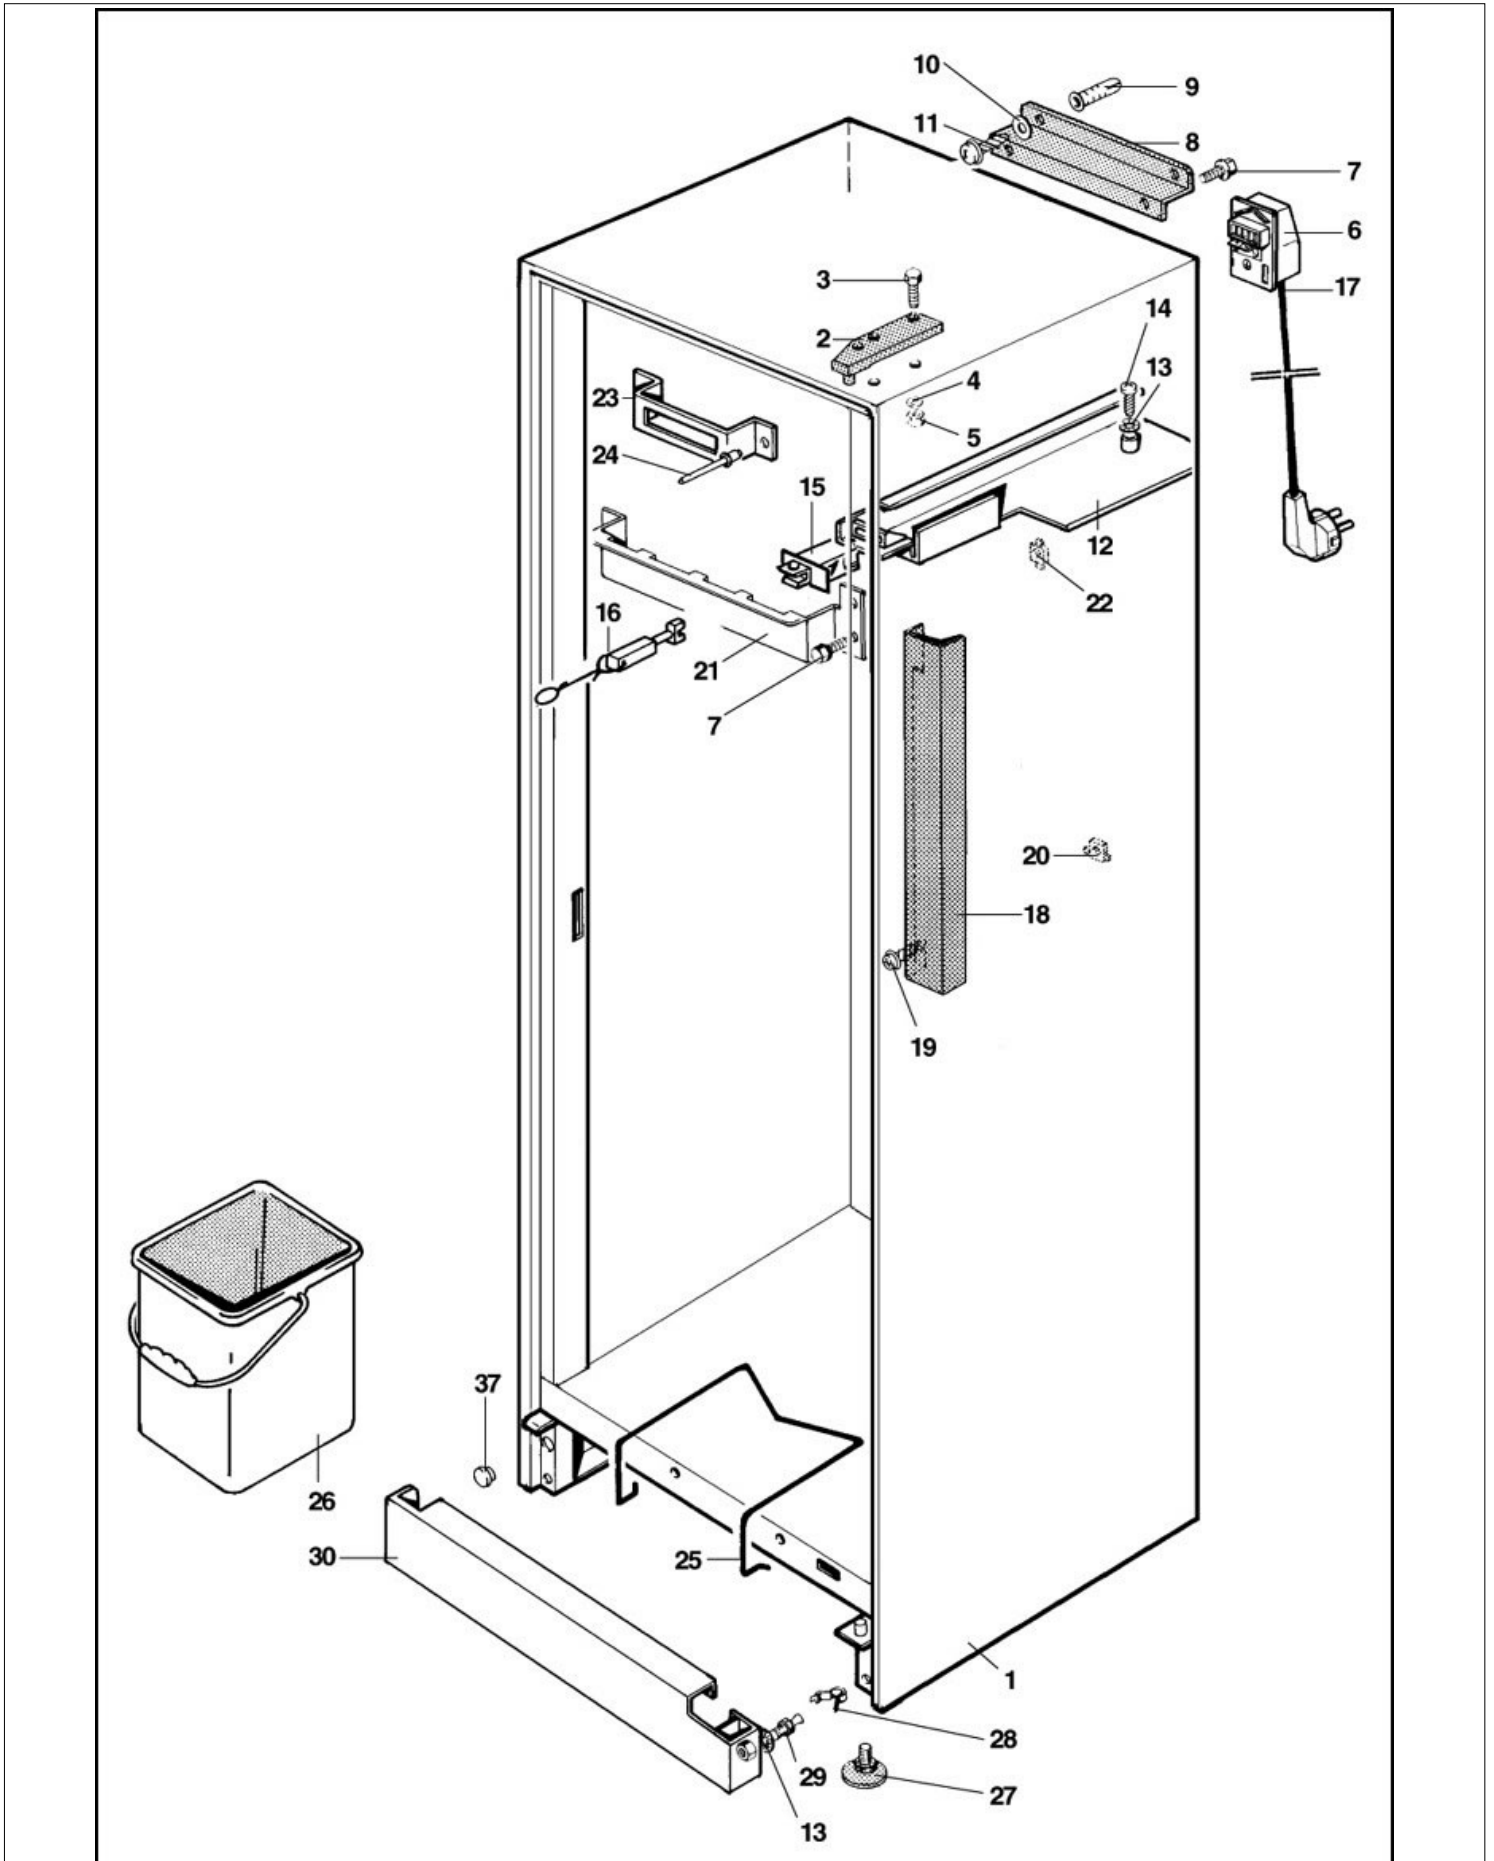

LUCE TEA GROUP

Positions without LF code no.: upon request

RHEA VENDORS

Position	LF code no.	Description
10	1186255	O-RING 0109 EPDM
23	3240123	MICROSWITCH 16A 250V
63	1186411	O-RING 02031 EPDM

SAGOMA E CUPBOARD