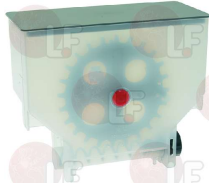

RHEA VENDORS 0230030157

RHEA VENDORS 0230030522R

1580013 COVER FOR COIN BOX
dimensions 165x105 mm
for Vending machine (RHEA VENDORS) CUBO
LUCEPUBLICO - MAXILUCE - SAGOMA