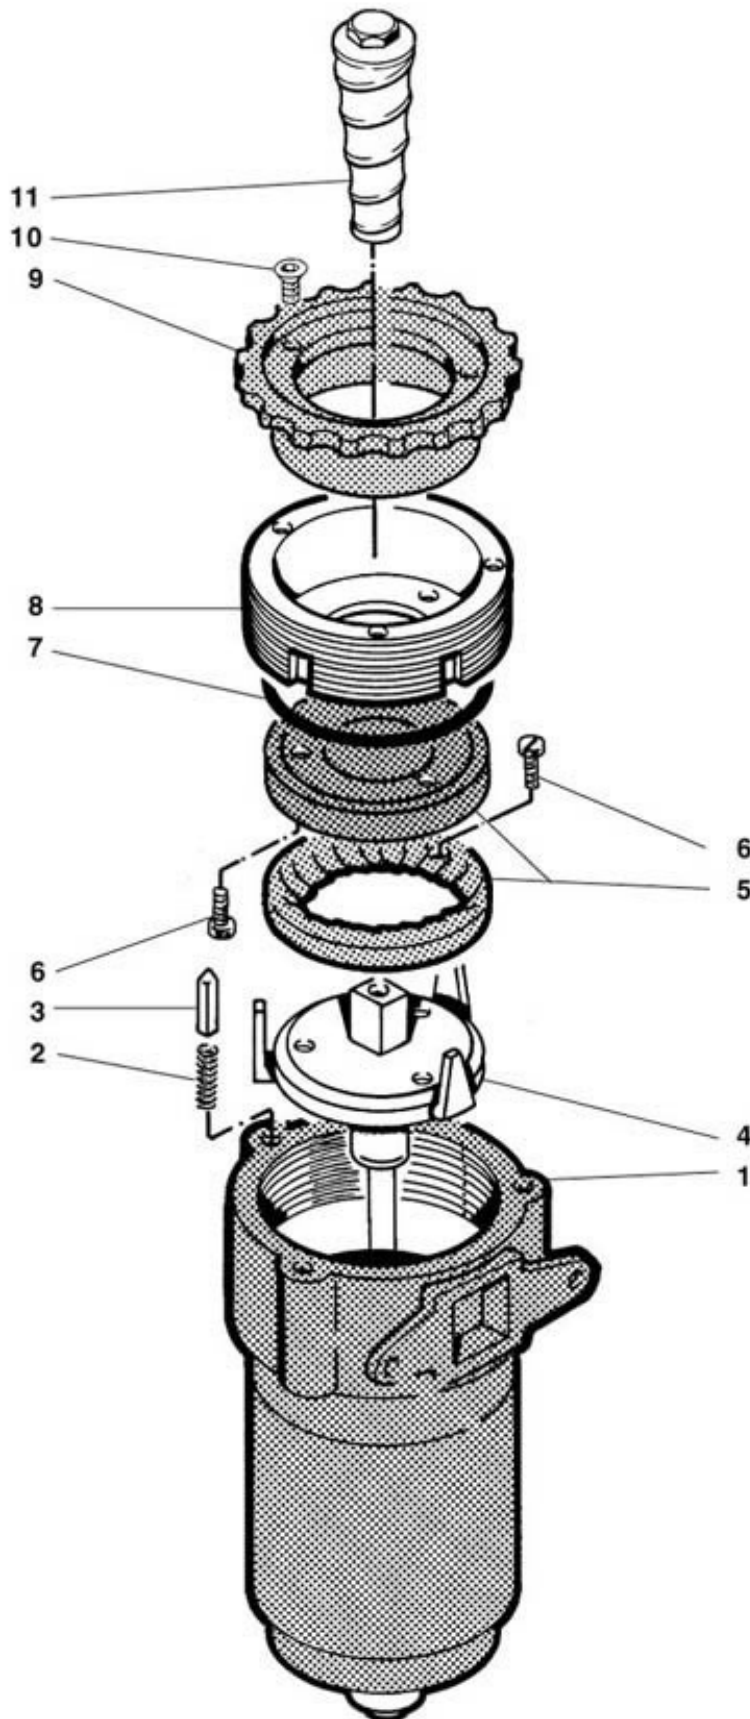

XSE GRINDER ASSEMBLY

Positions without LF code no.: upon request

RHEA VENDORS

Position	LF code no.	Description
2	1250322	SPRING $\emptyset$ 4x24 mm FOR BALANCING PIN
3	1324146	BALANCING PIN $\emptyset$ 5x27 mm
5	1251171	GRINDING BURRS PAIR RHEA LH