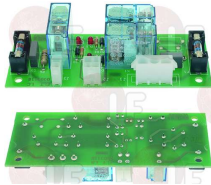

RHEA VENDORS ELE000056

Electronic printed-circuit boards

- 1390106 EXPANSION ELECTRONIC BOARD**
dimensions 115x45 mm
for Vending machine (RHEA VENDORS) XM - XS

RHEA VENDORS SCH0003240

Fittings

- 1349261 L-COUPLING \varnothing 3/8" M-1/4" M**
for inlet solenoid valve
for RHEA ECOLUCE-SAGOMA-XM-XS