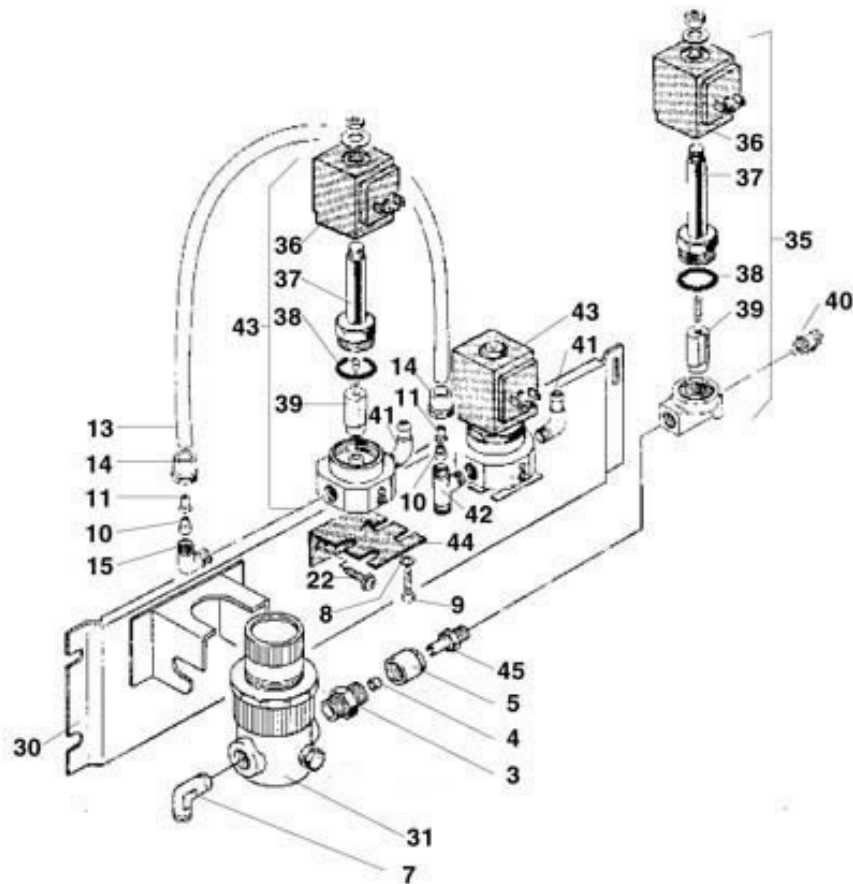

LUCE HYDRAULIC SYSTEM

E

E/FP