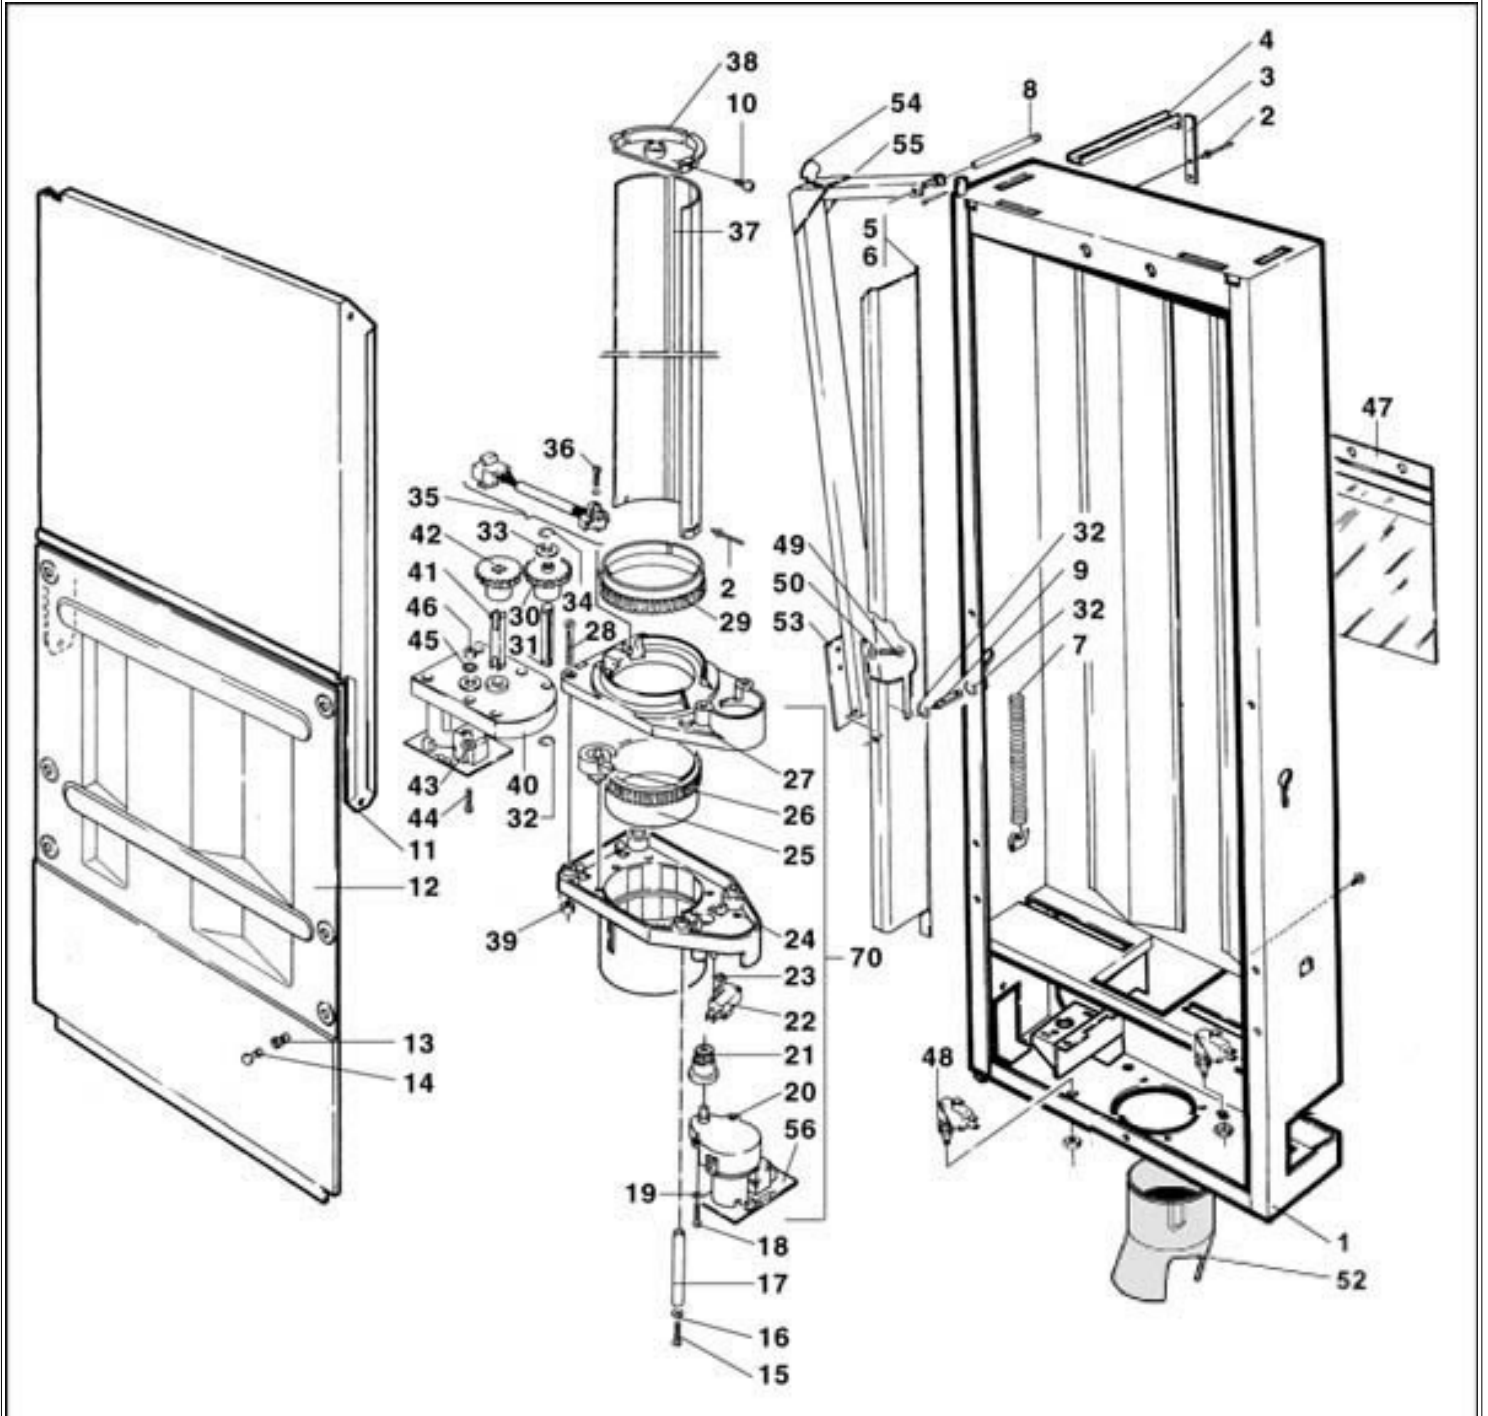

LUCE CUPS LOADER

RHEA VENDORS

Position	LF code no.	Description
20	1240276	GEAR MOTOR G70 24VDC 6sec
22	3240123	MICROSWITCH 16A 250V
30	1212039	GEAR ø 40 mm 30 TEETH
32	1250191	STAINLESS STEEL CIRCLIP RA-3.2 UNI 7437
41	1240198	JUG MOTOR SHAFT
42	1212035	GEAR ø 40 mm 30 TEETH