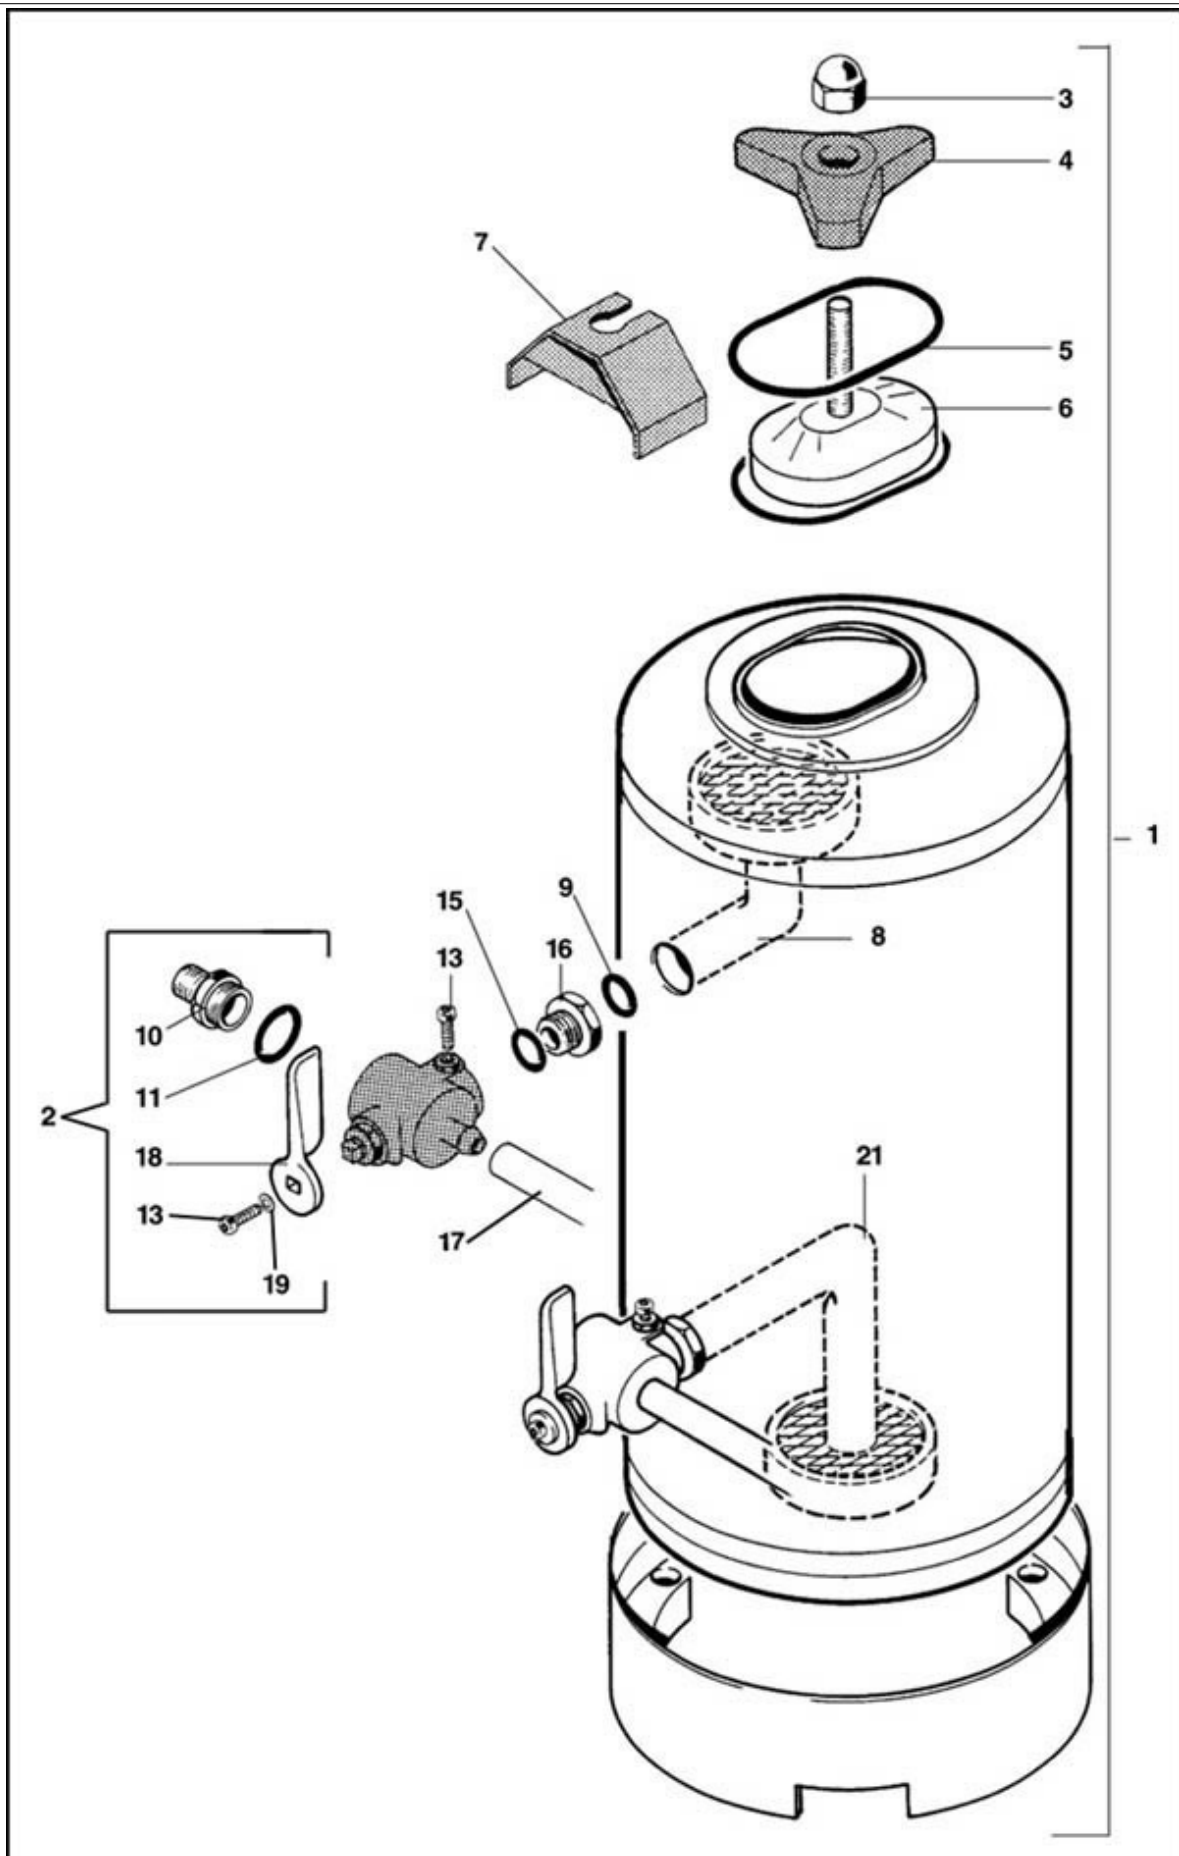

RHEA VENDORS

Position	LF code no.	Description
5	1186255	O-RING 0109 EPDM
14	1240228	MICROSWITCH 3A 250V
18	1449286	SILICONE HOSE $\varnothing$ 6x12 SHORE 60 - 100 m
18	1449686	SILICONE HOSE $\varnothing$ 6x12 SHORE 60 - 10 m
23	1186900	O-RING 02015 VITON
33	3186434	O-RING 0121 EPDM

LUCE WATER SOFTENER