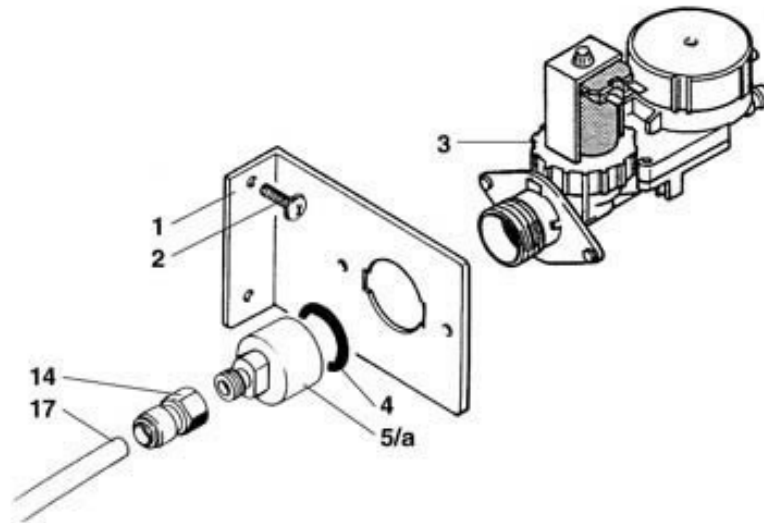

LUCE HYDRAULIC SYSTEM

H