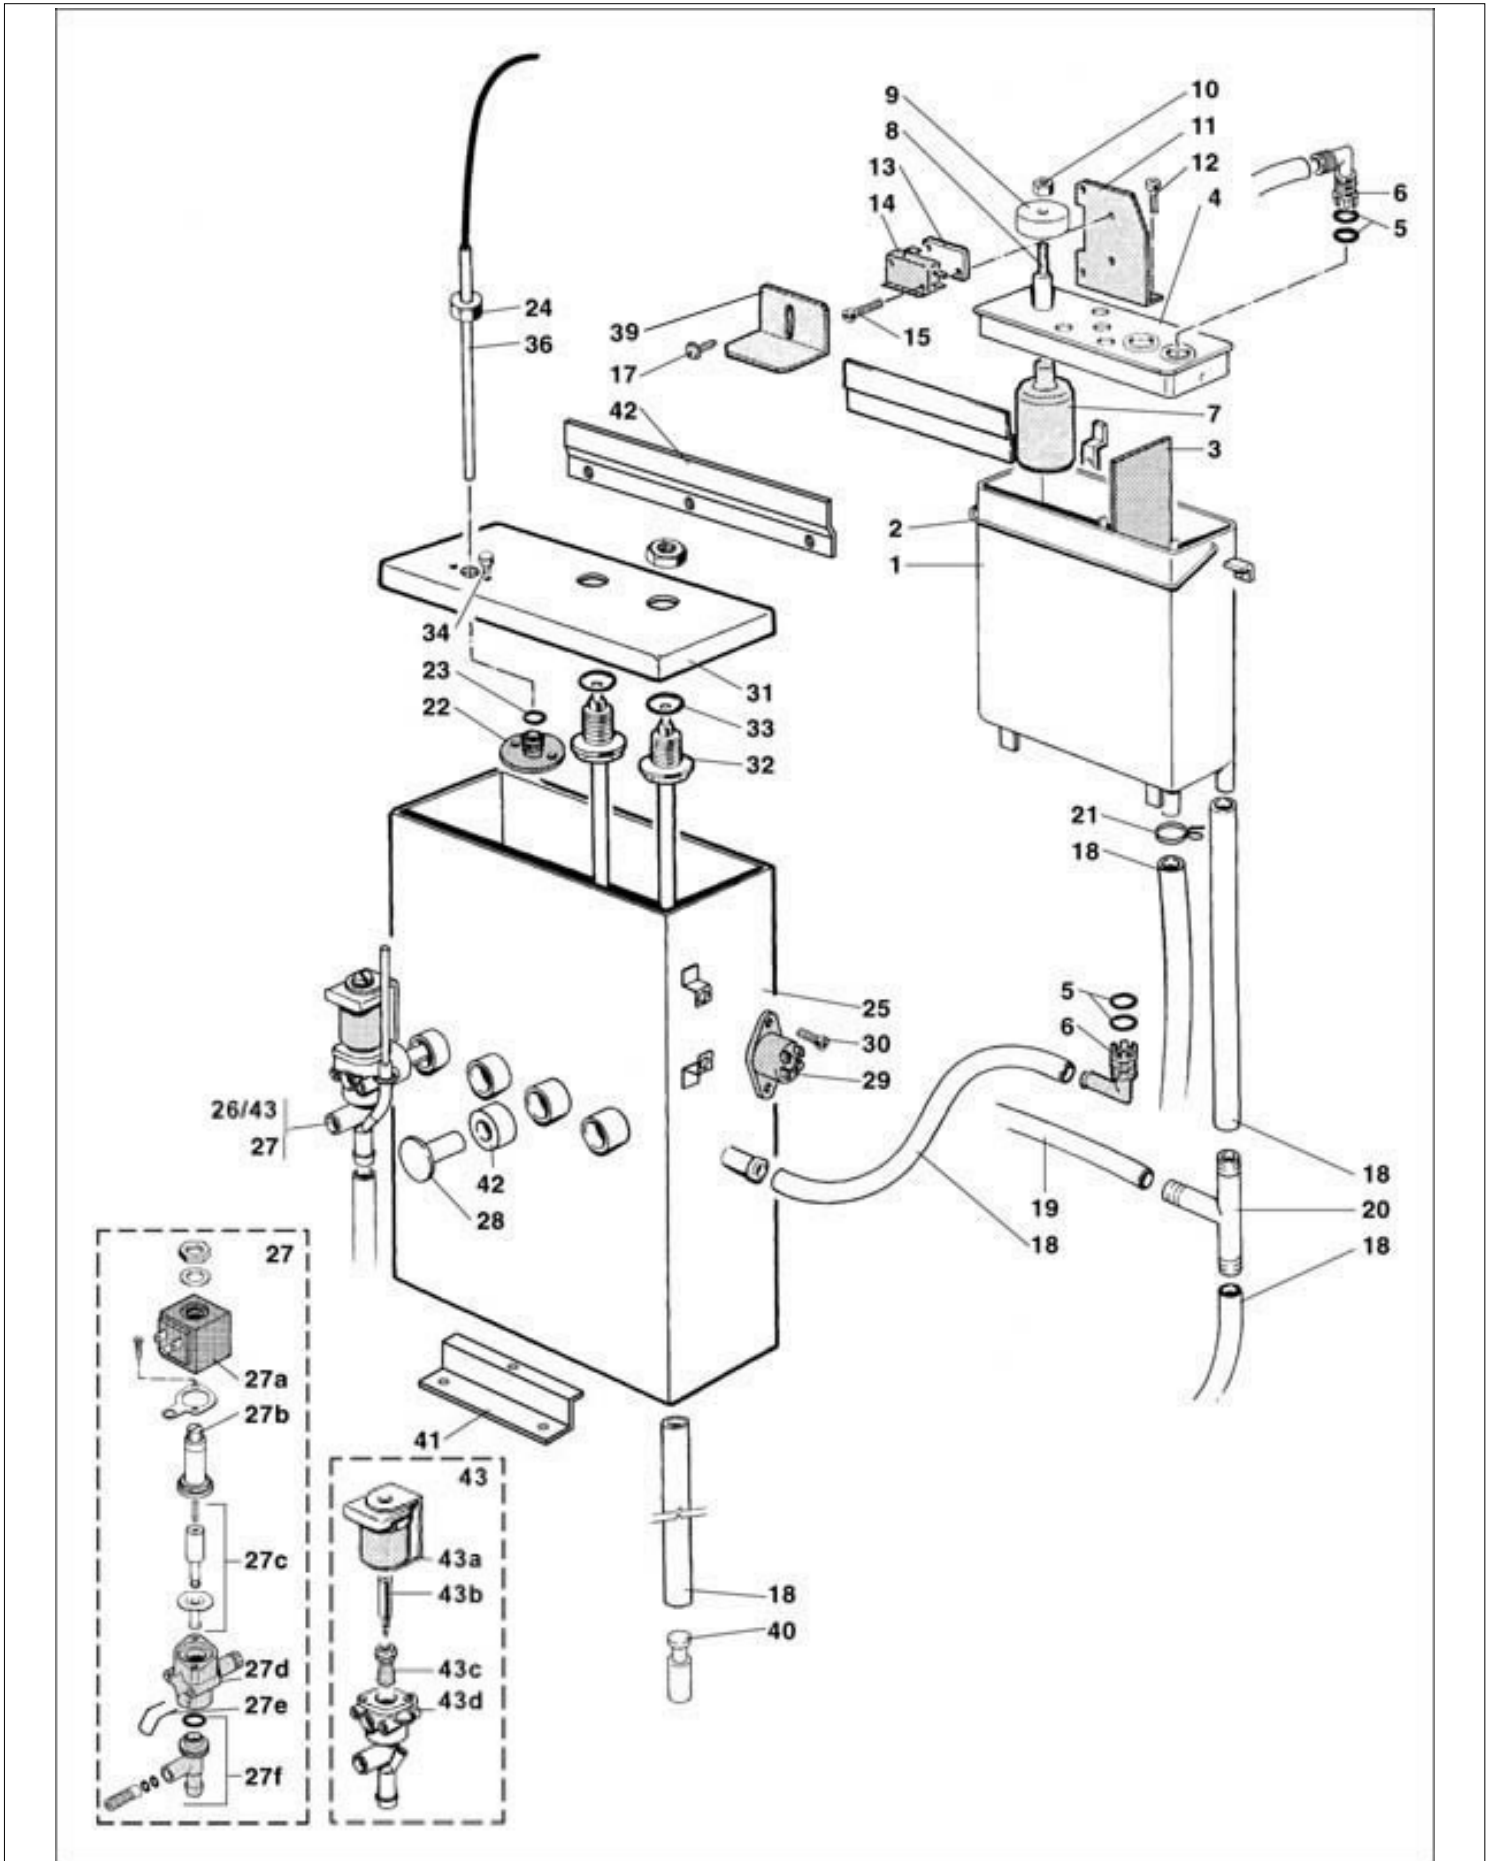

RHEA VENDORS

Position	LF code no.	Description
3	1120146	SOLENOID VALVE 24VDC ø 10 mm
18	1349260	OLIVE ø 6 mm H6.5
21	1120213	SOLENOID VALVE ODE 2 VIE ø 1/8" 24VDC 8W
27	1120112	COIL ODE BDA08024CS 24Vdc 8W 50/60Hz
29	1786208	O-RING 02062 GREEN VITON

LUCE HYDRAULIC PANEL

Positions without LF code no.: upon request