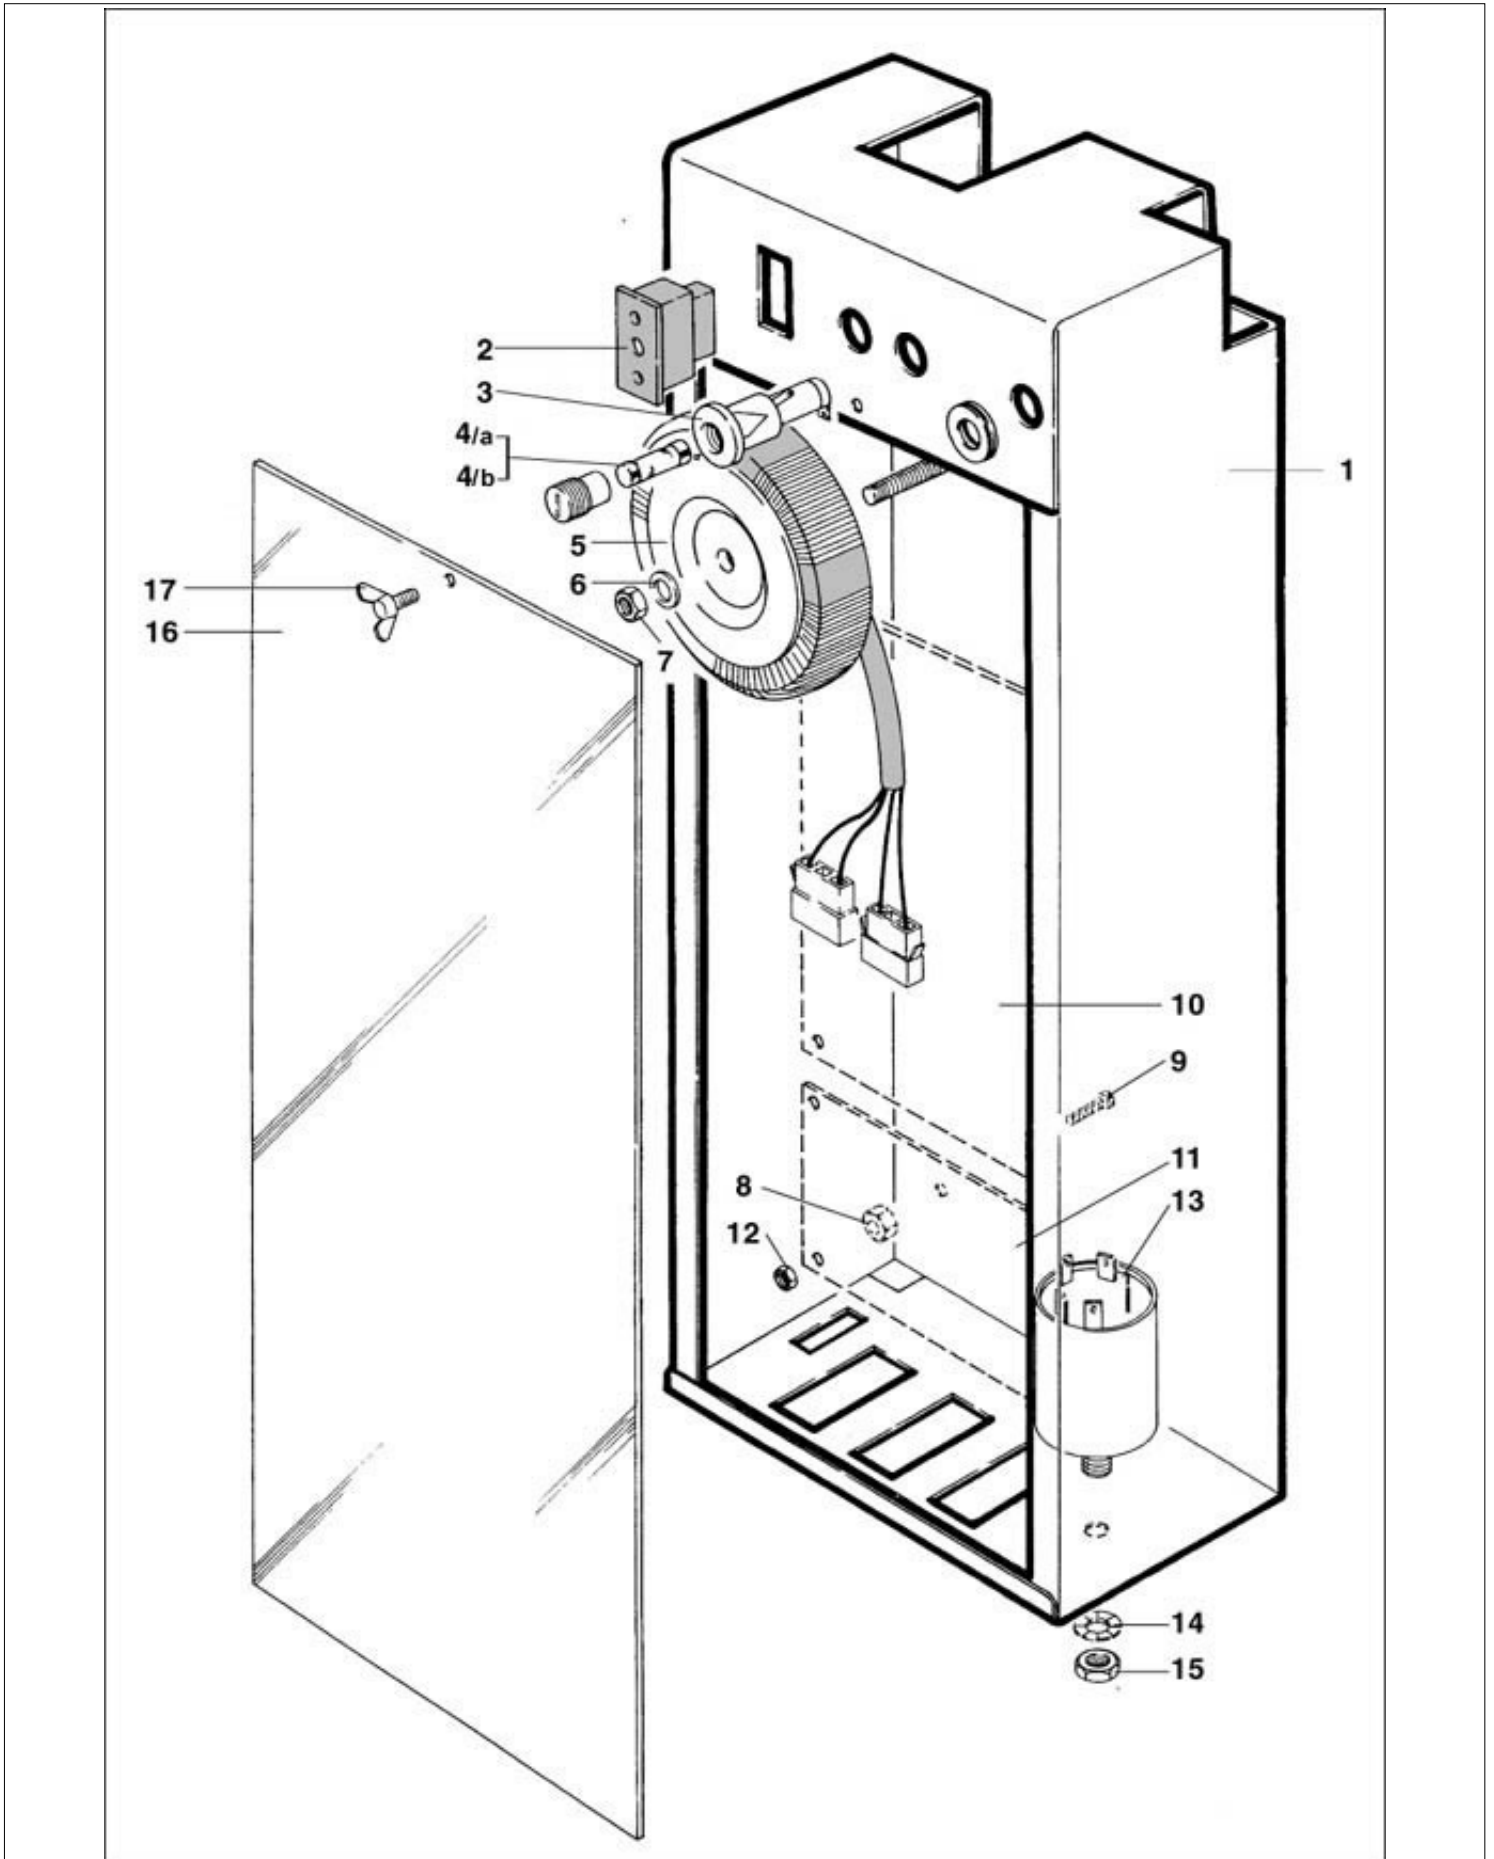

RHEA VENDORS

Position	LF code no.	Description
9	1186472	O-RING 04075 EPDM
11	3243086	O-RING 0117 EPDM

LUCE ELECTRICAL PANEL

Positions without LF code no.: upon request