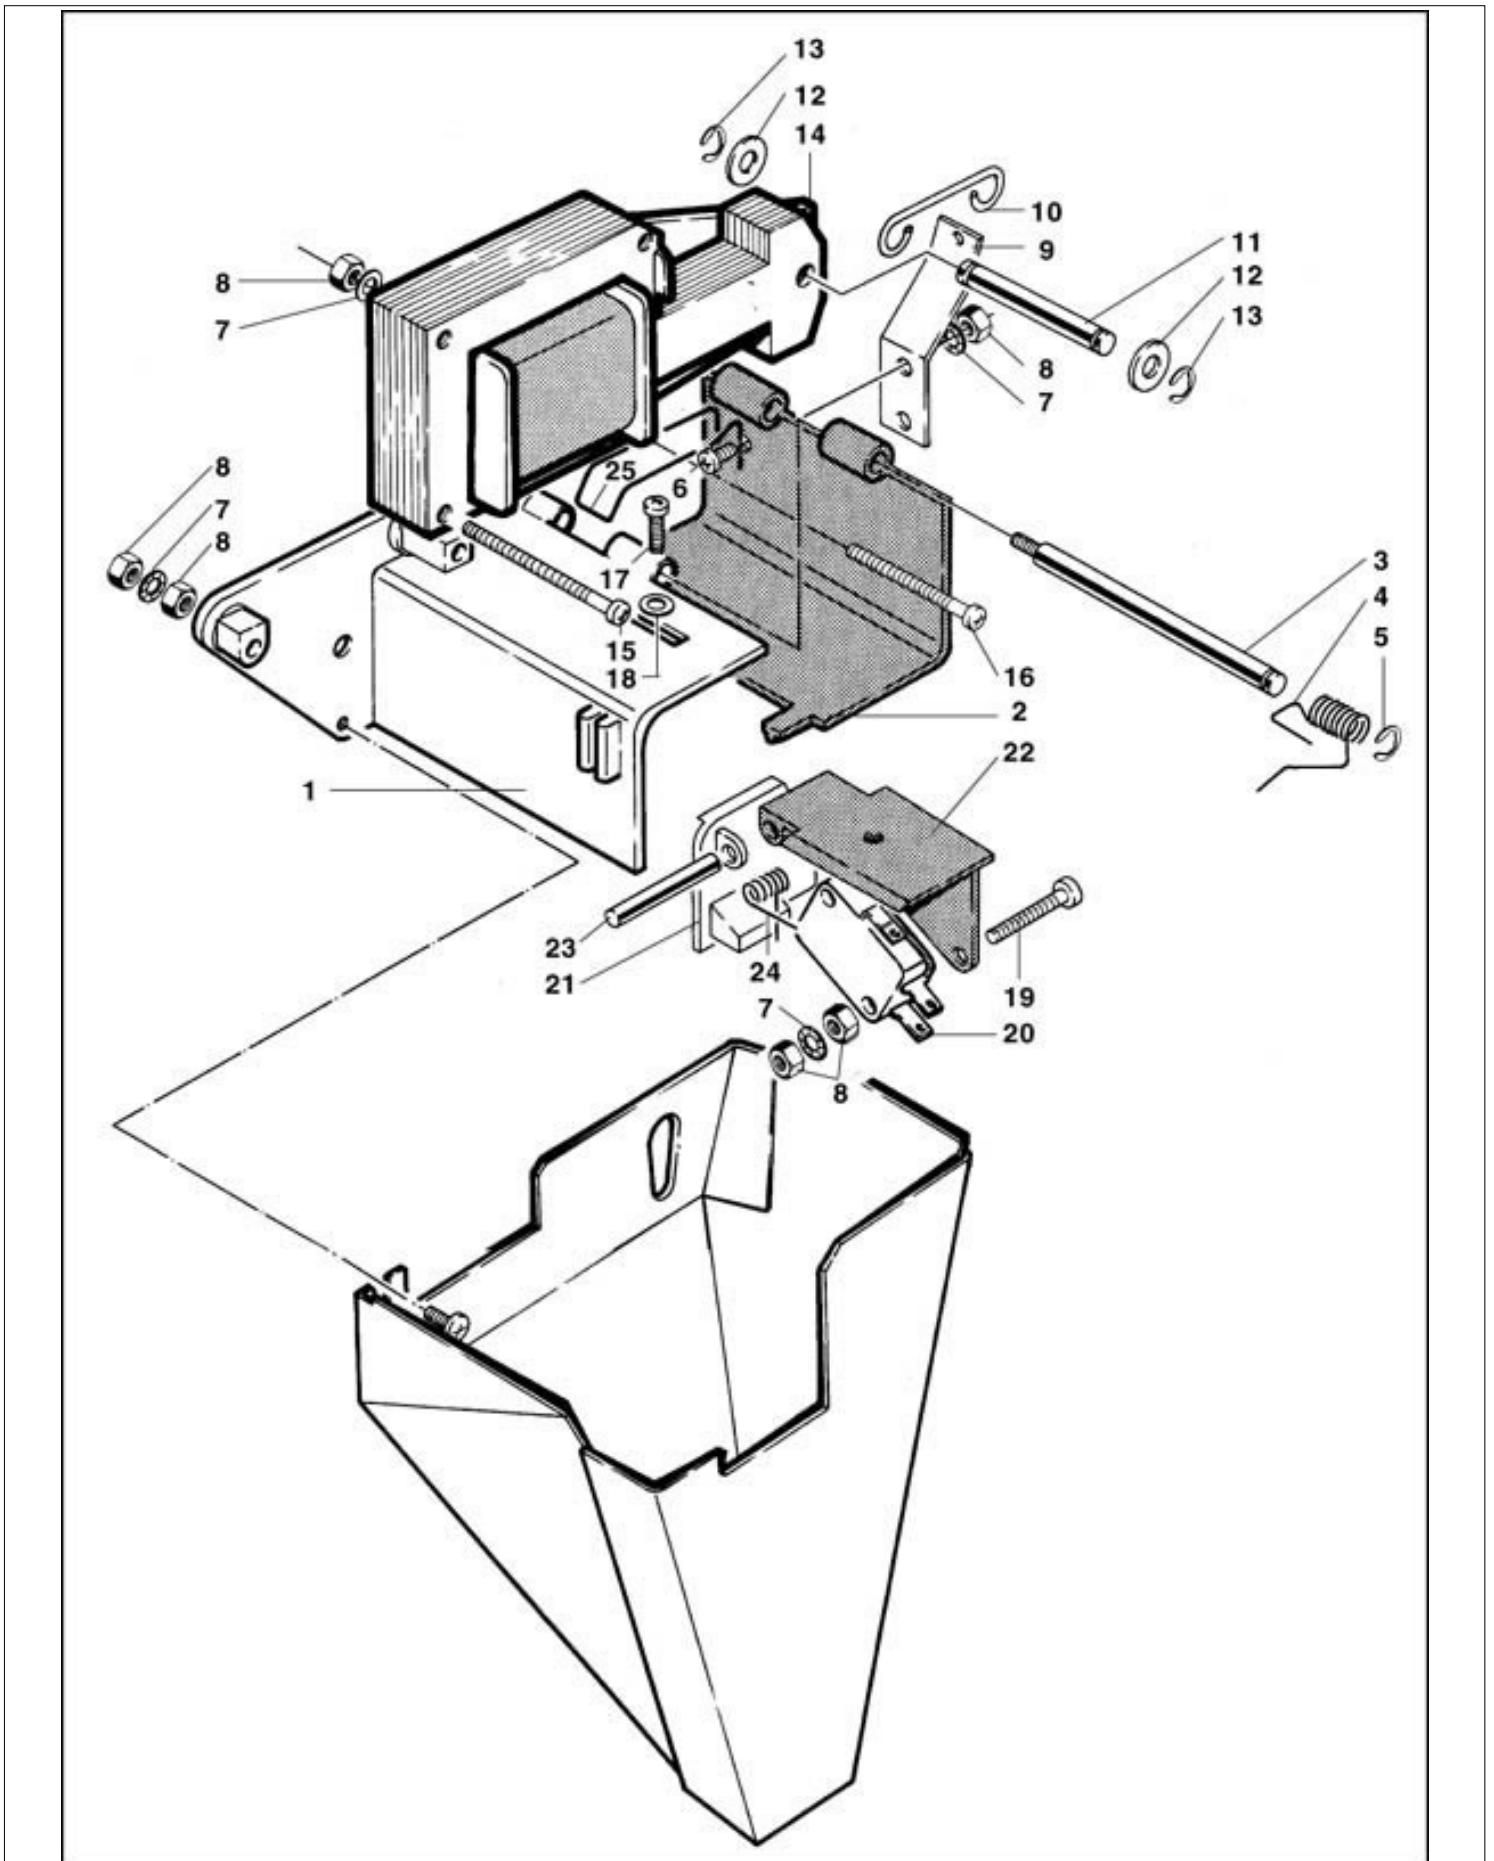

LUCE ALUMINIUM MEASURING SPOON

Positions without LF code no.: upon request