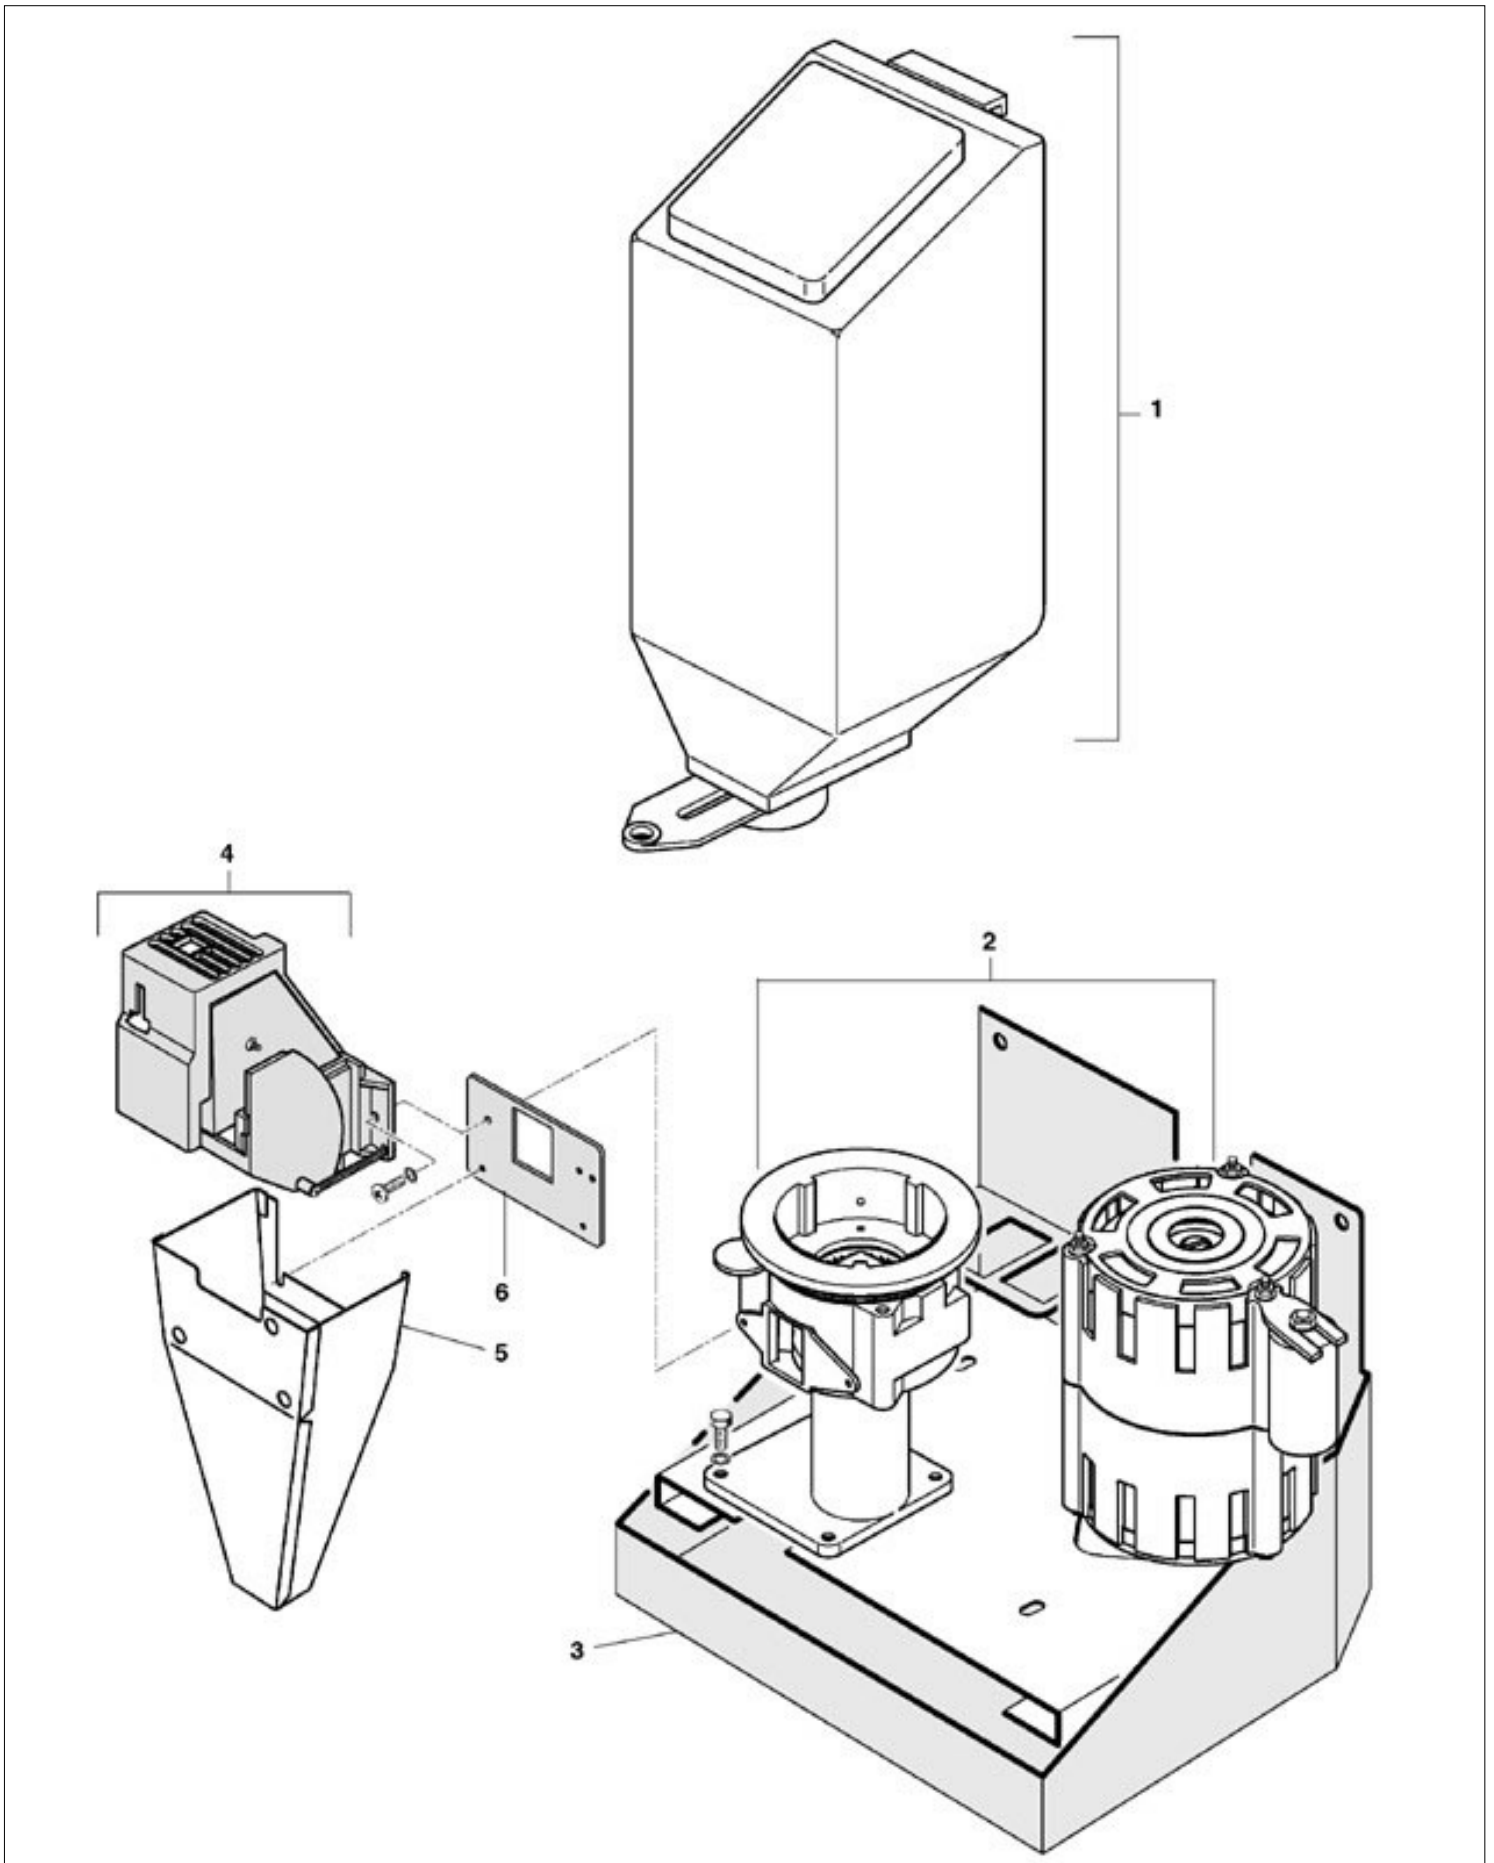

SAGOMA E COFFEE GRINDER AND DOSER

Positions without LF code no.: upon request