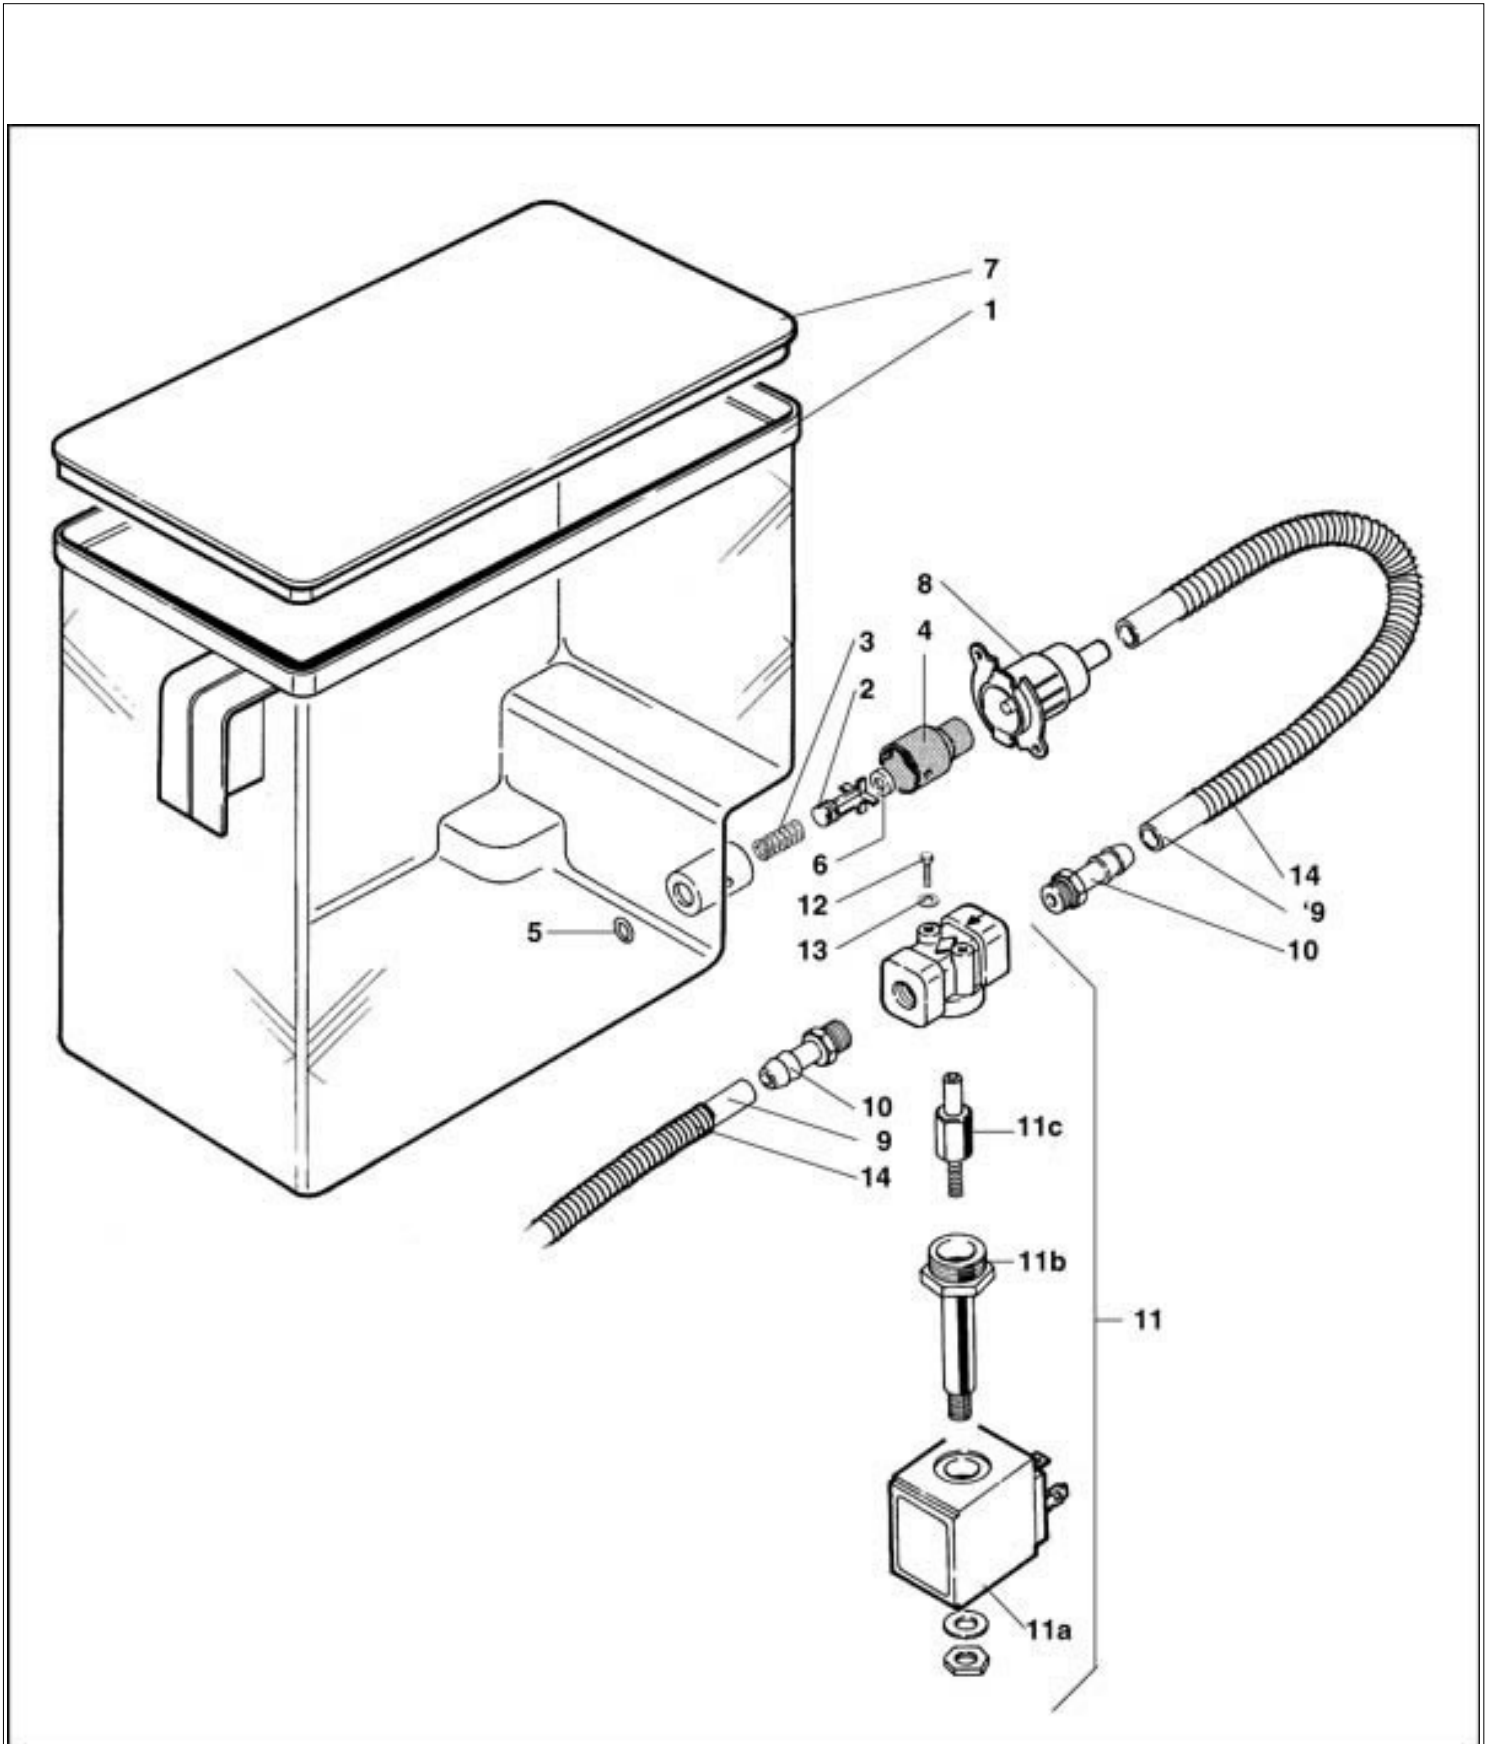

XSE WATER TANK

Positions without LF code no.: upon request

RHEA VENDORS

Position	LF code no.	Description
6	1786015	SILICONE LIP GASKET DE062
9	1449286	SILICONE HOSE $\varnothing$ 6x12 SHORE 60 - 100 m
9	1449686	SILICONE HOSE $\varnothing$ 6x12 SHORE 60 - 10 m
11	1120112	COIL ODE BDA08024CS 24Vdc 8W 50/60Hz
11	1120160	SOLENOID VALVE SLEEVE ODE
11	1120205	ODE SOLENOID VALVE CORE 2V
11	1120215	SOLENOID VALVE ODE 2 VIE $\varnothing$ 1/4" 24VDC 8W