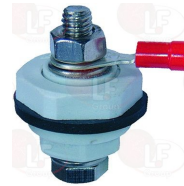

3090193 CONDUCTIVITY PROBE