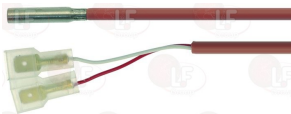

Probes

3445263 TEMPERATURE PROBE NTC
cable length 300 mm - bulb $\varnothing$ 6x30 mm