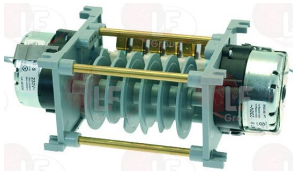

Suitable for:

FAGOR

3322280 CONTROLLER 4906DV 6 CAMS

120 seconds cycle
rinse 6 seconds
230V 50/60Hz
anticlockwise rotation
for Dishwasher (FAGOR)

FAGOR Z683086000

Suitable for: