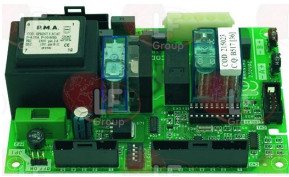

FAGOR Z220901000

Suitable for:

FAGOR

Suitable for:

Electronic printed-circuit boards

6041523 CABLE FLAT 10-POLE 1200 mm FOR WAREWASHER

FAGOR EU41523

3390034 CIRCUIT BOARD without EPROM dimensione 135x100 mm