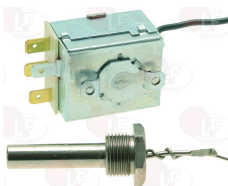

FAGOR Z603016000

1. **3444164 TANK THERMOSTAT 50°C**
   covered capillary 600 mm
   button-shaped bulb $\varnothing$ 10x48 mm
   15A 250V

FAGOR Z203015000

1. **3060087 BRASS NUT $\varnothing$ 3/8"**