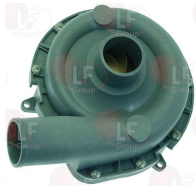

3122572 ELECTRIC PUMP 2/123/FA30 0.79HP
inlet external $\varnothing$ 38 mm - outlet external $\varnothing$ 39 mm
0.79HP 230V 50Hz 3A - motor revolutions 2750
capacitor 10 μ F
for Dishwasher (FAGOR)
FI-30 - FI-48 - FI-50 - FI-64 - FI-72
for Dishwasher hood type (FAGOR)
ECO-120 - FI-100 - FI-120 - FI-80 - MF-120

FAGOR Z201011000

FAGOR Z641001000

3122715 HOUSING FOR PUMP
inlet external $\varnothing$ 38 mm
outlet external $\varnothing$ 39 mm

5008625 SEAL ROTARY $\varnothing$ 10 mm
for pump 2/102/FA15 - 2/123/FA30 - 2/123/FA31
for Dishwasher (FAGOR) FI-30 - FI-48 - FI-50
FI-64 - FI-70
for Dishwasher hood type (FAGOR) ECO-120 - FI-100
FI-120 - FI-80 - MF-120

FAGOR Z201081000

3122235 ELECTROPUMP FIR 1241RH 1.50HP
inlet external $\varnothing$ 63 mm - outlet external $\varnothing$ 54 mm
1.50HP 220/400V 50Hz 4.8/2.8A - Rpm 2800
for Dishwasher (FAGOR) FI-3000

FAGOR Z141001000

3186466 GASKET O-RING 04475 EPDM
for Dishwasher hood type (FAGOR) ECO-120 - FI-100
FI-120 - FI-120W - MF-120

FAGOR Z201084000

5016875 IMPELLER CLOSED $\varnothing$ 88 mm
for Dishwasher (FAGOR) FI-30 - FI-48 - FI-50
FI-64 - FI-72
for Dishwasher hood type (FAGOR) ECO-120 - FI-100
FI-120 - FI-80 - MF-120

FAGOR Z201082000

3122323 IMPELLER $\varnothing$ 111 mm
height 38 mm