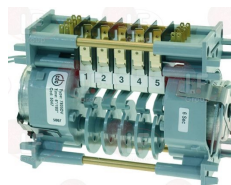

3322260 CONTROLLER 7805DV 5 CAMS

1st cycle 6 seconds
2nd cycle 180 seconds
230V 50Hz
without pin

FAGOR Z243001000

3322252 CONTROLLER 7903F1 3 CAMS

120 seconds cycle
230V 50/60Hz
for Glasswasher/Cupwasher (FAGOR) LVC-12 - LVC-15
LVC-15D - LVC-21 - LVC-21B - LVC-21D - LVR-10
LVR-12 - LVR-14 - LVR-14D - LVR-20 - LVR-20B
LVR-20D