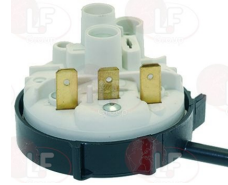

FAGOR Z203023000

FAGOR Z603032000

3320210 PRESSURE SWITCH 1 LEVEL
calibration 85/50 mm
for Dishwasher hood type (FAGOR) ECO-1200
FI-1200 - FI-900