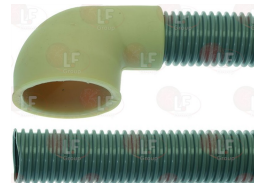

3450137 DRAIN PIPE \varnothing 22x1900 mm
elbow sleeve internal \varnothing 20 mm
straight sleeve internal \varnothing 20 mm

FAGOR Z220903000

3450129 DRAIN PIPE \varnothing 29x1500 mm
sleeve internal \varnothing 47 mm - external \varnothing 60 mm
for Dishwasher hood type (FAGOR) ECO120