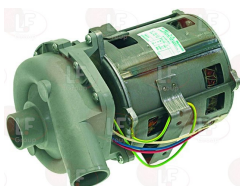

3122876 HOUSING FOR PUMP LGB ZF400SX
 inlet \varnothing 60 mm - outlet \varnothing 50 mm

3122365 O-RING 02475 EPDM

3122632 SEAL ROTARY \varnothing 13 BACK FACE 5.5 mm

3122817 PUMP MOTOR 2/123/FA31 0.79HP
 inlet external \varnothing 38 mm - outlet external \varnothing 39 mm
 0.79HP 230V 60Hz 3.2A - capacitor 10 μ f
 for Dishwasher (FAGOR) FI-30 - FI-48 - FI-50
 FI-64 - FI-72
 for Dishwasher hood type (FAGOR) ECO-120 - FI-100
 FI-120 - FI-80
 for Dishwasher pull-through (FAGOR) ECO-160
 ECO-200 - ECO-370 - ECO-550 - FI-160 - FI-200
 FI-370 - FI-550