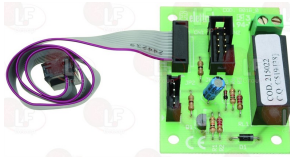

5037825 SPIKE FOR CONNECTOR (GET5)

FAGOR EU231014

3390210 CONTROL BOARD dimensions 97x120 mm

6080934 CABLE FLAT 10-POLE LENGTH 730 mm for NIAGARA 281

FAGOR EU80900

3390191 SUPPLEMENTARY CIRCUIT BOARD

FAGOR EU215022