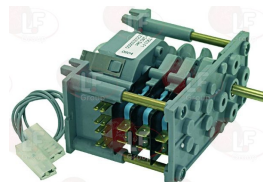

FAGOR Z433002000

3322254 CONTROLLER 7804DV 4 CAMS

1st cycle 6 seconds
2nd cycle 60 seconds
3rd cycle 180 seconds
230V 50/60Hz
for Dishwasher (FAGOR) FI-48 - FI-48B

FAGOR Z213008000

3322260 CONTROLLER 7805DV 5 CAMS

FAGOR Z403002000

3322253 CONTROLLER 7903F1 3 CAMS

240 seconds cycle
230V 50/60Hz
D-shaped pin \varnothing 6x4.6 mm
for Dishwasher (FAGOR) FI-12D - FI-12S - FI-18D
FI-18S - FI-30
for Glasswasher/Cupwasher (FAGOR) FI12