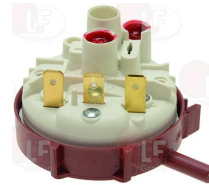

FAGOR Z433003000

FAGOR Z653034000

3320112 PRESSURE SWITCH 1 LEVEL
calibration 180/70 mm
250V 16(4)A

FAGOR EU926049

3320116 PRESSURE SWITCH 1 LEVEL
calibration 170/95 mm
250V 16A
for Dishwasher hood type (FAGOR) ECO-120 - FI-100
FI-120 - FI-80