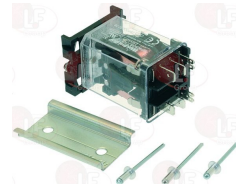

FAGOR Z203018000

FAGOR 1200002018

3351021 POWER RELAY FINDER 62.82.8.230.0000
 230V 50/60Hz
 2 exchange contacts 16A

FAGOR EU929115

3351093 RELAY 230V 16A 50/60Hz
 for Dishwasher (FAGOR) FI-30 - FI-48 - FI-64
 FI-72
 for Glasswasher/Cupwasher (FAGOR) - Series LVC
 Series LVR