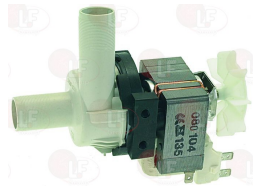

FAGOR Q307059000

Drain pumps

3122402 DRAIN ELECTRO-PUMP 80W 230V 50Hz
inlet external ø 24 mm - outlet external ø 24 mm

FAGOR RT30021000

FAGOR RT30021000P

3122404 DRAIN PUMP HANNING BE28B4-178
external inlet ø 30 mm - external outlet ø 24 mm
100W 230V 50Hz