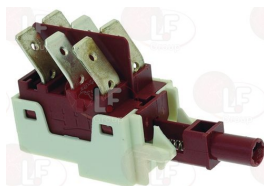

FAGOR

Suitable for:

3319501 PUSH-BUTTON PROTECTION CAP
external dimensions 29x36 mm
for switches with mounting hole 22x30 mm

3319627 DOUBLE CHANGE OVER SWITCH 16A 250V