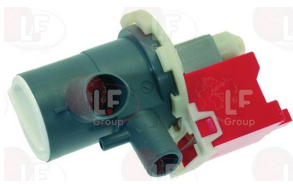

FAGOR RT30021000

FAGOR RT30021000P

3122405 DRAIN PUMP 30W 230V
inlet external ø 24 mm - outlet external ø 22 mm
for Dishwasher (FAGOR) FI-30 - FI-48 - FI-48B
FI-64B
for Glasswasher/Cupwasher (FAGOR) LVC-21B
LVR-20B