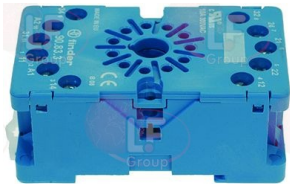

FAGOR R743009000

3351094 DOOR RELAY 16A 230/400V 50/60Hz KIT
for Dishwasher (FAGOR) FI-48 - FI-64
for Glasswasher/Cupwasher (FAGOR) LVC-12 - LVC-15
LVC-15D - LVC-21 - LVC-21B - LVR-10 - LVR-14
LVR-20 - LVR-20B