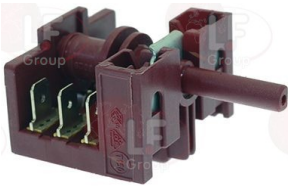

FAGOR Z601153000

3160353 WIEGHT FOR INLET FILTER

FAGOR Z701152000

Rotary switches

3057126 CYCLE SELECTOR SWITCH 2 POSITIONS
16A 250V
D spindle \varnothing 6x4.6 mm
for Dishwasher (FAGOR) FI-48 - FI-64 - FI-72