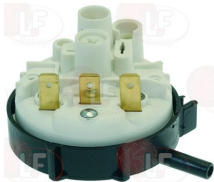

FAGOR Z713002000

3320118 PRESSURE SWITCH 1 LEVEL
calibration 28/13 mm
250V 16A
for Glasswasher/Cupwasher (FAGOR) LVC-12 - LVC-15
LVC-21 - LVR-10