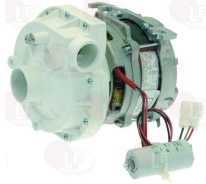

3186271 OR-GASKET 04312 EPDM

Suitable for:

3122058 SEAL ROTARY \varnothing 11 mm BACK FACE 8 mm

FAGOR

Suitable for:

3122421 ELECTRIC PUMP LGB ZF320SX 0.93HP
inlet external \varnothing 45 mm - outlet external \varnothing 40 mm
0.93HP 230V 50Hz 3A - motor revolutions 2800
capacitor 12.5 μ F