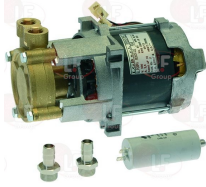

FAGOR Z201082000

3122323 IMPELLER \varnothing 111 mm
 height 38 mm

Suitable for:

FAGOR

Suitable for:

3122454 ELECTROPUMP LGB PS46RH 0.60HP
 inlet \varnothing 3/8"F - outlet \varnothing 3/8"F
 0.60HP 230V 50Hz 2.5A - Rpm 2800
 capacitor 10 μ F
 with 2 hose-end fittings \varnothing 3/8"x 12mm
 for pressure increase