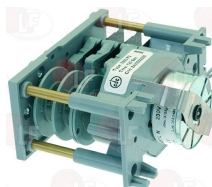

FAGOR Z433002000

3322254 CONTROLLER 7804DV 4 CAMS

1st cycle 6 seconds
2nd cycle 60 seconds
3rd cycle 180 seconds
230V 50/60Hz
for Dishwasher (FAGOR) FI-48 - FI-48B

FAGOR Z213008000

3322260 CONTROLLER 7805DV 5 CAMS