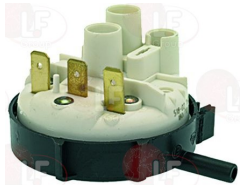

FAGOR EU224004

FAGOR Z433003000

FAGOR Z653034000

3320112 PRESSURE SWITCH 1 LEVEL
calibration 180/70 mm
250V 16(4)A