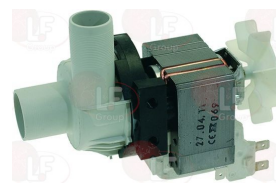

FAGOR Q307059000

Drain pumps

3122402 DRAIN ELECTRO-PUMP 80W 230V 50Hz
inlet external ø 24 mm - outlet external ø 24 mm

FAGOR RT30021000

FAGOR RT30021000P

3122404 DRAIN PUMP HANNING BE28B4-178
external inlet ø 30 mm - external outlet ø 24 mm
100W 230V 50Hz