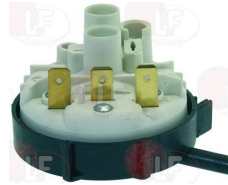

FAGOR Z313006000

5017756 PRESSURE SWITCH 1 LEVEL
calibration 205/40 mm
250V 16(4)A
for Dishwasher pull-through (FAGOR) ECO-160
ECO-200 - ECO-280 - ECO-370 - ECO-460
ECO-550 - FI-160 - FI-200 - FI-280 - FI-370
FI-460 - FI-550

FAGOR Z273006000

3320171 PRESSURE SWITCH 2 LEVELS
1st level calibration 28/13 mm
2nd level calibration 65/50 mm
250V 16A
for Glasswasher/Cupwasher (FAGOR) LVC-21B
LVR-20B