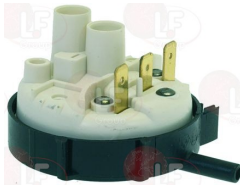

FAGOR Z653034000

3320079 PRESSURE SWITCH 1 LEVEL
calibration 155/40 mm
250V 16(4)A
max operating temperature 85°C