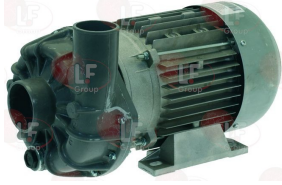

FAGOR Z213059000

Probes

3445263 TEMPERATURE PROBE NTC
 cable length 300 mm - bulb \varnothing 6x30 mm

FAGOR Z233007000

Pump motors

3122043 ELECTRIC PUMP FIR 1243DX 3HP
 inlet external \varnothing 63 mm - outlet external \varnothing 54 mm
 3HP 220/400V 50Hz 9/5.2A - motor revolutions 2800
 flow rate 585 L/min.
 for Dishwasher pull-through (FAGOR) ECO-280
 ECO-370 - ECO-460 - ECO-550 - FI-280 - FI-370
 FI-460 - FI-550