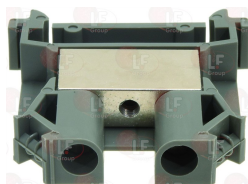

FAGOR Z683069000

3247018 2-POLE TERMINAL BLOCK FV77 20A 600V
for cable max 4 mm²
operating temperature 150°C
nominal voltage 450 V