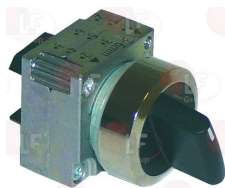

AFI

3322260 CONTROLLER 7805DV 5 CAMS
 1st cycle 6 seconds
 2nd cycle 180 seconds
 230V 50Hz
 without pin
 for Dishwasher hood type (AFI) A1000L

AFI

Drain assembly

3316141 DRAIN ASSEMBLY \varnothing 1"1/4

AFI

AFI

3454040 CONTACT SIEMENS 3SB3400-0C 12A 400V
 1 contact NC
 for Dishwasher hood type (AFI) A1000L

AFI

3319174 PUSH-BUTTON 2-POLE ORANGE 16A 250V
 16(4)A 250V - max. temperature 120°C
 with indicator lamp - mounting hole 22x30 mm
 for Dishwasher (AFI) A600
 for Glasswasher/Cupwasher (AFI) A35Z2

AFI

3319523 SWITCH 3 POSITIONS
 with support

AFI LF-3057292

AFI

3319510 CONTACT SIEMENS 3SB3400-0B 10A 400V
 1 contact NO

AFI LF-3057282

AFI LF-3454035

3319510 CONTACT SIEMENS 3SB3400-0B 10A 400V
 1 contact NO