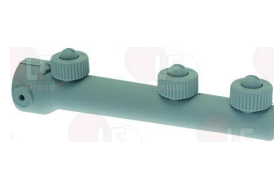

AFI

3743624 RINSE ARM WITH NOZZLES AND RING NUTS
for Glasswasher/Cupwasher (AFI) A35 - A35Z2 - A36