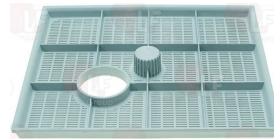

AFI LF-3122740

Filters

3743265 BOTTOM RING NUT
for Dishwasher hood type (AFI) A1000L

AFI

3160321 FILTER 230x200 mm
for Dishwasher (AFI) A600

AFI

3160322 FILTER 330x310 mm
for Glasswasher/Cupwasher (AFI) A35Z2