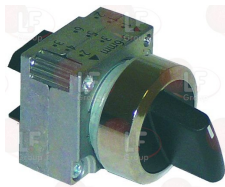

AFI

3319524 ON/OFF SWITCH
with support