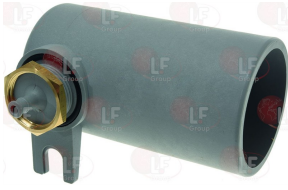

Suitable universal spare parts may not be included

Suitable for:

AFI

Suitable for:

Air traps

3060118 AIR CHAMBER \varnothing 60x110 mm

AFI

Bearings