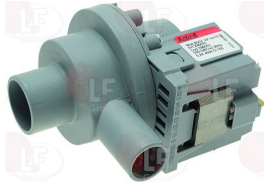

AFI

3322260 CONTROLLER 7805DV 5 CAMS
 1st cycle 6 seconds
 2nd cycle 180 seconds
 230V 50Hz
 without pin
 for Dishwasher hood type (AFI) A1000L

AFI

Drain assembly

3316141 DRAIN ASSEMBLY \varnothing 1"1/4

AFI

AFI LF-3160041

3160040 O-RING 03168 EPDM
for Dishwasher (AFI) A600
for Glasswasher/Cupwasher (AFI) A35 - A35Z2 - A36

AFI

Drain pumps

3122000 DRAIN ELECTRIC PUMP 40W 230V 50Hz
inlet external \varnothing 30 mm - output external \varnothing 22 mm
for Dishwasher (AFI) A600