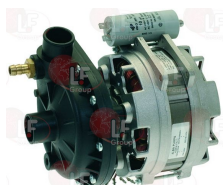

AFI

3322260 CONTROLLER 7805DV 5 CAMS
 1st cycle 6 seconds
 2nd cycle 180 seconds
 230V 50Hz
 without pin
 for Dishwasher hood type (AFI) A1000L

AFI

Drain assembly

3316141 DRAIN ASSEMBLY \varnothing 1"1/4

AFI

AFI

Pressure switches

3320075 PRESSURE SWITCH 1 LEVEL
calibration 50/20 mm
250V 16A
max operating temperature 85°C
for Dishwasher (AFI)
A600 - A900
for Glasswasher/Cupwasher (AFI)
A35 - A35Z2 - A36

AFI

Pump motors

3122432 ELECTRIC PUMP AP 1629030SX 0.30HP
inlet external \varnothing 32 mm - outlet external \varnothing 31 mm
0.30HP 230V 50Hz - motor revolutions 2800
capacitor 10 μ f
for Glasswasher/Cupwasher (AFI) A35 - A35Z2 - A36

AFI

3122434 ELECTRIC PUMP AP 2031SX 1HP
inlet external \varnothing 45 mm - outlet external \varnothing 40 mm
1HP 230V 50Hz - motor revolutions 2800
capacitor 12.5 μ f
for Dishwasher (AFI)
A600
for Dishwasher hood type (AFI)
A1000L