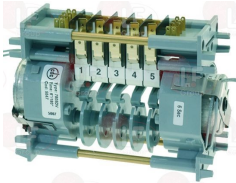

AFI

3322260 CONTROLLER 7805DV 5 CAMS
 1st cycle 6 seconds
 2nd cycle 180 seconds
 230V 50Hz
 without pin
 for Dishwasher hood type (AFI) A1000L

AFI

Drain assembly

3316141 DRAIN ASSEMBLY \varnothing 1"1/4

AFI