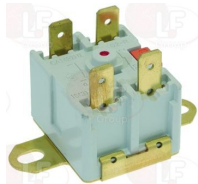

Contact thermostats

3744070 SAFETY THERMOSTAT FOR TANK 85°C

4 contacts 16A 250V
for Dishwasher hood type (AFI) A1000L