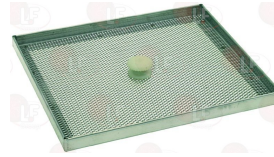

AFI

Suitable for:

3160037 PLASTIC INNER FILTER FOR TANK 230x200 mm
for Dishwasher hood type (AFI) A1000L

AFI

AFI

Suitable for:

3160464 S/STEEL FILTER SURFACE 230x200 mm
for Dishwasher hood type (AFI) A1000L