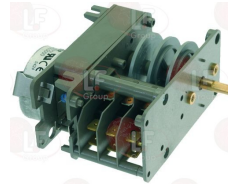

AFI

Controllers and changeover switches

3446200 CONTROLLER P265 2 CAMS
 180 seconds cycle
 230V 50Hz
 without pin
 for drain pump
 for Glasswasher/Cupwasher (AFI) A35Z2

AFI LF-5014710

3322261 CONTROLLER P265 3 CAMS
 240 seconds cycle
 230V 50/60Hz
 counter-clockwise rotation
 D-shaped pin \varnothing 6x4.6 mm
 for Glasswasher/Cupwasher (AFI) A35Z2

AFI

3322260 CONTROLLER 7805DV 5 CAMS
 1st cycle 6 seconds
 2nd cycle 180 seconds
 230V 50Hz
 without pin
 for Dishwasher hood type (AFI) A1000L

AFI

Drain assembly

3316141 DRAIN ASSEMBLY \varnothing 1"1/4

AFI