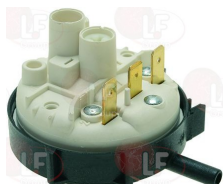

Pressure switches

3320075 PRESSURE SWITCH 1 LEVEL
calibration 50/20 mm
250V 16A
max operating temperature 85°C
for Dishwasher (AFI)
A600 - A900
for Glasswasher/Cupwasher (AFI)
A35 - A35Z2 - A36