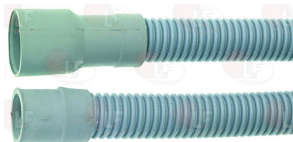

ARISTARCO 108

ARISTARCO 109

ARISTARCO 110

Drain hoses

3450027 DRAIN PIPE \varnothing 25x2000 mm
muffs internal \varnothing 20 and 28 mm
max temperature 90°C

ARISTARCO 638

3450038 DRAIN PIPE \varnothing 34x2000 mm
muff internal \varnothing 33 mm
max temperature 90°C