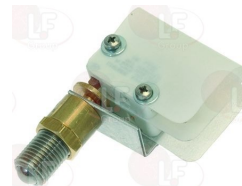

ARISTARCO 2651

ARISTARCO 4159

5033483 MICROSWITCH KIT DOUBLE
thread M10x18 mm
for Dishwasher (ARISTARCO) AE45.30 - AE50.32
for Glasswasher/Cupwasher (ARISTARCO) AP35.21D.A.
AP38.25D.A. - AP40.29D.A - AP45.30D.A