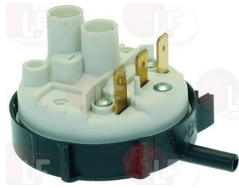

Suitable for:

ARISTARCO

Suitable for:

3320228 PRESSURE SWITCH 1 LEVEL
calibration 260/90 mm
for Pan/utensilwashing machines (ARISTARCO)
Series LP