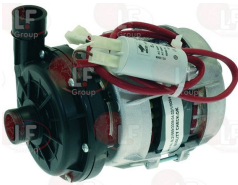

3122328 ELECTRIC PUMP LGB ZF143SX 0.33HP
inlet external $\varnothing$ 30 mm - outlet external $\varnothing$ 30 mm
0.33HP 230V 50Hz 1.1A - motor revolutions 2800
capacitor 5 μ f
for Glasswasher/Cupwasher (ARISTARCO) GEMINI
PASSPORT38.25 - PASSPORT40.28 - PROGRAM25

ARISTARCO 1629