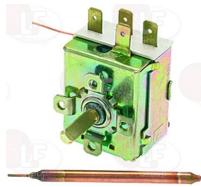

3247007 TERMINAL BLOCK 3-POLE CERAMIC

for cable max. 4 mmq
operating temperature 300°C
nominal voltage 250V
dimensions 38x25x20 mm

ARISTARCO 120

Thermostats

3444004 THERMOSTAT SINGLE-PHASE TR2 0-90°C

D-shaped pin \varnothing 6x4.6 mm
capillary length 1500 mm - 15A 250V
bulb \varnothing 6.5x95 mm