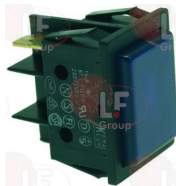

ARISTARCO 2329

3450209 RUBBER PIPE \varnothing 13x20 mm - 40 m
 operating temperature $-40^{\circ}+100^{\circ}\text{C}$

ARISTARCO 3051

ARISTARCO 3052

Indicator lights

3221134 INDICATOR LAMP BLUE 230V
 mounting hole 30x22 mm
 for Glasswasher/Cupwasher (ARISTARCO) COMPACT20
 GEMINI - MASTER21 - MINIBAR - PROGRAM25CR
 PROGRAM28CF - PROJECT28 - SELF400