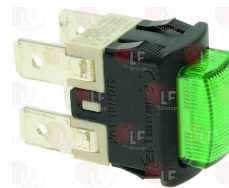

ARISTARCO 2383

5053059 SWITCH 2 POLE GREEN
mounting hole 20x13 mm - faston 6.3 mm