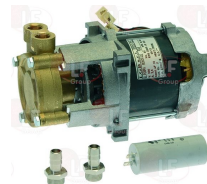

3122454 ELECTROPUMP LGB PS46RH 0.60HP
inlet $\varnothing$ 3/8" F - outlet $\varnothing$ 3/8" F
0.60HP 230V 50Hz 2.5A - Rpm 2800
capacitor 10 μ F
with 2 hose-end fittings $\varnothing$ 3/8" x 12mm
for pressure increase

ARISTARCO 380