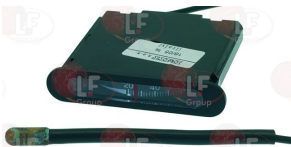

ARISTARCO 6460

3441055 BLACK TELETHERMOMETER 62x11 mm 20-130°C
plastic case
covered capillary 2000 mm
bulb $\varnothing$ 6.5x15 mm
for Dishwasher (ARISTARCO) AP45.30 - AP50.32
AP50.35