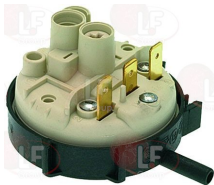

ARISTARCO 2445

Pressure switches

3320071 PRESSURE SWITCH 1 LEVEL
calibration 55/30 mm
250V 16A
max operating temperature 85°C

ARISTARCO 35110

3320096 PRESSURE SWITCH 1 LEVEL
calibration 123/75 mm
250V 16(4)A