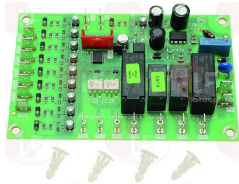

ARISTARCO 13770

ARISTARCO 6916

- 3390365 ELECTRONIC CONTROL BOARD**
 for Glasswasher/Cupwasher (ARISTARCO) AL40.28

ARISTARCO 6478

- 5033521 ELECTRONIC TIMER BOARD 1 SETTING**
 complete with 4 support feet
 dimensions 122x80 mm
 for PROGRAM 25 CF