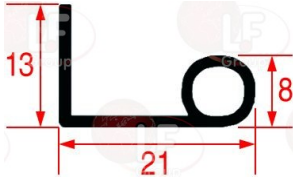

ARISTARCO 6143

Suitable for:

5020820 DOOR GASKET 1000 mm
profile dimensions 21x13x8 mm

ARISTARCO 4897

Suitable for:

5051453 SELF-STICK.GASKET F/PLASTIC FRAME
profile dimensions 9x3 mm
sold per metre

ARISTARCO 6233