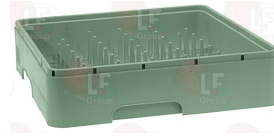

Washing baskets and accessories

3055013 CUTLERY INSERT RACK \varnothing 110x125 mm
in plastic covered net

ARISTARCO 189

3055472 DISHES BASKET 450x450x105 mm

ARISTARCO 2492

3055478 GLASS RACK 350x350x150mm

ARISTARCO 2461