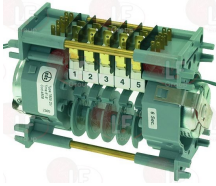

ARISTARCO 1623

3322260 CONTROLLER 7805DV 5 CAMS
 1st cycle 6 seconds
 2nd cycle 180 seconds
 230V 50Hz
 without pin

ARISTARCO 5047

3322342 CONTROLLER 7805DV 5 CAMS
 1st cycle 9 minutes
 2nd cycle 6 seconds
 230V 50Hz
 for Dishwasher (ARISTARCO) LP