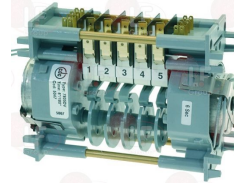

ARISTARCO 1623

3322260 CONTROLLER 7805DV 5 CAMS
 1st cycle 6 seconds
 2nd cycle 180 seconds
 230V 50Hz
 without pin

ARISTARCO 5047

3322342 CONTROLLER 7805DV 5 CAMS
 1st cycle 9 minutes
 2nd cycle 6 seconds
 230V 50Hz
 for Dishwasher (ARISTARCO) LP