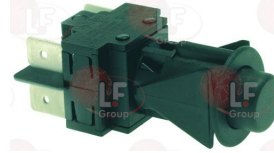

ARISTARCO 2496

ARISTARCO 364

Suitable for:

3319209 SWITCH 250V
for Dishwasher (ARISTARCO) GL7.40 - PASSPORT45.30
PASSPORT50.32
for Glasswasher/Cupwasher (ARISTARCO)
PASSPORT35.21 - PASSPORT38.25 - PASSPORT40.28