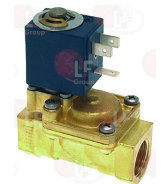

ARISTARCO

3120557 SOLENOID VALVE L182B31 1/2"FF 24V
EX L180
for water
NC
max temperature 100°C
max differential pressure 16 bar
coil 24V 50/60Hz