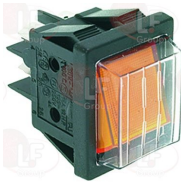

ARISTARCO 4042

3319088 SWTCH 2-POLE ORANGE 16A 250V
16(4)A 250V - max. temperature 120°C
with indicator lamp and push-button cap
mounting hole 22x30 mm