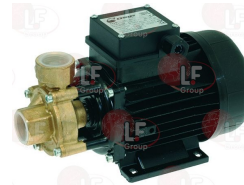

3122159 ELECTRIC PUMP PBC50 0.70HP
inlet $\varnothing$ 1" F - outlet $\varnothing$ 1" F
0.70HP 230V 50Hz 2.8A - motor revolutions 2800
capacitor 12 μ f - flow rate 35 l/min.
max pressure 4 ATM max temperature 60°C
for pressure increase

ARISTARCO 4693