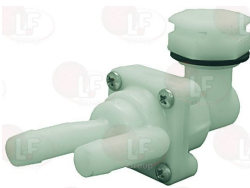

3803002 POSITION MICROSWITCH 15A 380V
crouzet 83.850.301

BONNET 900506

Non-return and expansion valves

3523601 NON-RETURN VALVE
for Dishwasher (BONNET) EOLYA CRISTAL 35
EOLYA CRISTAL 35A - EOLYA CRISTAL 40
EOLYA CRISTAL 40A - EOLYA TOP