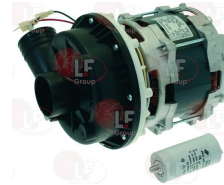

BONNET 2001513H

3122802 ELECTROPUMP FIR 1227LH 2.70HP
inlet external ø 63 mm - outlet external ø 48 mm
2.70HP 220/400V 50Hz - Rpm 2800