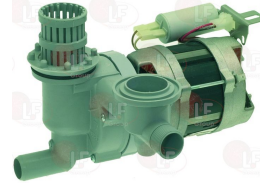

BONNET 2001297H

3122860 ELECTRIC PUMP LGB ZFC1121DX 0.32HP
inlet external ø 28 mm - outlet external ø 26 mm
0.32HP 230V 50Hz - capacitor 6.3 µF
for Dishwasher (BONNET) EOLYA FRONTALE PLUS