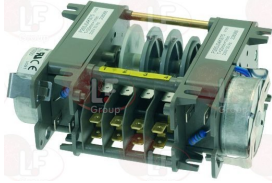

Controllers and changeover switches

3322613 CONTROL SELECTOR P265 4 CAMS

1st cycle 60 seconds
2nd cycle 20 minutes
230V 50/60Hz
2 motors