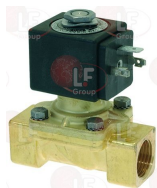

BONNET

Suitable for:

BONNET

Suitable for:

3120554 SOLENOID VALVE VE123 1/2"FF
coil 24V 50/60Hz 9W

BONNET 2002166H

Spare parts for pumps

3122665 HOUSING FOR PUMP
inlet \varnothing 50 mm - outlet \varnothing 38 mm
for Dishwasher (BONNET) INO10 - INO16 - INO16B
INO16L - INO16LA - INO20 - INO35 - INO50