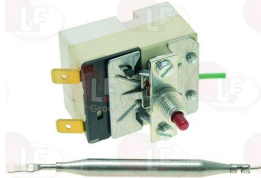

Suitable for:

BONNET

3444899 SINGLE-PHASE THERMOSTAT 135°C
manual reset
capillary length 1500 mm
bulb $\varnothing$ 6x80 mm
for Dishwasher (BONNET)
INO11 - INO14L - INO14LA - PF700
for Dishwasher pull-through (BONNET)
Series GTI - Series LCM
for Dishwasher (BONNET) 932H40