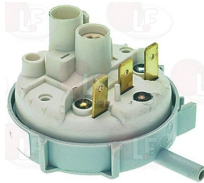

BONNET 2002189H

3320019 PRESSURE SWITCH 1 LEVEL
calibration 55/35 mm
250V 16A
max operating temperature 85°C
for Dishwasher (BONNET) EOLYA FRONTALE
for Glasswasher/Cupwasher (BONNET) VR1000R - VR1000RAD - VR1500C - VR1500CAD
for Dishwasher (BONNET) EOLYA FRONTALE A