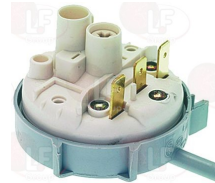

BONNET 2001841H

BONNET 5827E

3320020 PRESSURE SWITCH 1 LEVEL
calibration 110/60 mm
250V 16A
max operating temperature 85°C
for Dishwasher (BONNET) EOLYA BATTERIE 600 EOLYA TOP