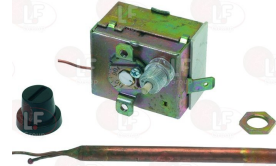

BONNET 2001967H

BONNET 5509E

3444282 SINGLE-PHASE THERMOSTAT 90-110°C
with manual reset
covered capillary 1500 mm
bulb $\varnothing$ 6.5x95 mm
15A 250V