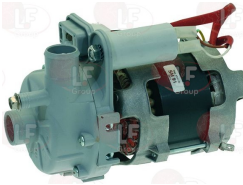

BONNET 2001524H

3122631 ELECTRIC PUMP LGB ZF400SX 0.80HP
inlet external ø 50 mm - outlet external ø 50 mm
0.80HP 230V 50Hz 3.8A - motor revolutions 2800
capacitor 16 µf
for Dishwasher (BONNET)
EOLYA FRONTALE A
EOLYA FRONTALE - EOLYA FRONTALE A