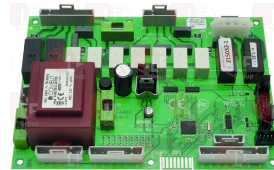

BONNET 2002140H

5059436 ELECTRONIC CIRCUIT BOARD
dimensions 177x126 mm
for Dishwasher (BONNET) EOLYA BATTERIE 600
EOLYA FRONTALE PLUS

BONNET 2002141H

BONNET 2002541H

3390195 HOOD MICROPROCESSOR RIVER NM
for Dishwasher (BONNET)
EOLYA TOP - OREANE LC PRO GL74TH
EOLYA TOP