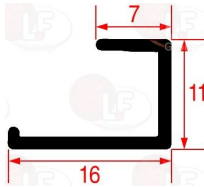

BONNET 2001365H

6437057 DOOR GASKET 395 mm
profile dimensions 16x11 mm
for Dishwasher (BONNET) EOLYA CRISTAL 35
EOLYA CRISTAL 35A