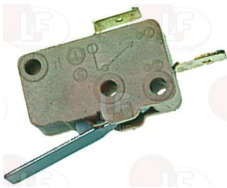

BONNET 900506

BONNET 904303

3240601 MICROSWITCH N16 250V
contact capacity 16A 250V
for Glasswasher/Cupwasher (BONNET) VR1000R
VR1000RAD - VR1500C - VR1500CAD