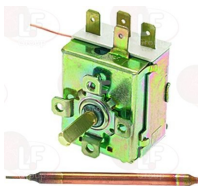

BONNET 2001866H

3444004 THERMOSTAT SINGLE-PHASE TR2 0-90°C
D-shaped pin $\varnothing$ 6x4.6 mm
capillary length 1500 mm - 15A 250V
bulb $\varnothing$ 6.5x95 mm
for Dishwasher (BONNET) INO36 - INO61
for Dishwasher (BONNET) INO61