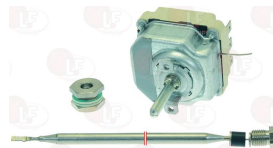

BONNET

3744015 THREE-PHASE THERMOSTAT 30-85°C F/BOILER
capillary 900 mm - with stuffing gland
bulb $\varnothing$ 6 - length 175 mm
for Dishwasher pull-through (BONNET) GTI