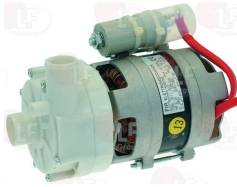

BONNET

Suitable for:

Suitable for:

3122028 ELECTRIC PUMP FIR 1211SX 0.75HP
inlet external $\varnothing$ 63 mm - outlet external $\varnothing$ 48 mm
0.75HP 220/400V 50Hz 2.1/1.2A - motor revol. 2800
flow rate 360 l/min.

3122024 SEAL MECHANICAL FOR SHAFT $\varnothing$ 12 mm
metal seal $\varnothing$ internal 11 mm - $\varnothing$ external 24 mm
height 15.5 mm
back. element $\varnothing$ internal 14 mm - $\varnothing$ external 24 mm
height 8 mm
for Dishwasher (BONNET) EOLYA FRONTALE
EOLYA FRONTALE A
for Dishwasher hood type (BONNET)
INO60

BONNET 904003

BONNET 1475E

BONNET 2001960H

BONNET 904151

3122482 ELECTRIC PUMP FIR 2211DX 0.10HP
inlet external $\varnothing$ 28 mm - outlet external $\varnothing$ 28 mm
0.10HP 230V 50Hz 1.1A - motor revolutions 2800
capacitor 5 μ F
for Dishwasher hood type (BONNET) INO80

3122147 HOUSING FOR PUMP
inlet external $\varnothing$ 28 mm
outlet external $\varnothing$ 28 mm

BONNET 5519E

BONNET 5945E

3122040 IMPELLER $\varnothing$ 72 mm
for Dishwasher (BONNET) EOLYA BATTERIE 600

3186271 OR-GASKET 04312 EPDM
for Dishwasher (BONNET) EOLYA BATTERIE 600

BONNET 2000005

BONNET 2000004

3122058 SEAL ROTARY $\varnothing$ 11 mm BACK FACE 8 mm
for Dishwasher (BONNET)
INO45
EOLYA BATTERIE 600

BONNET 2000006
BONNET 3291E

BONNET 2001245H
BONNET 904151

BONNET 2001955H