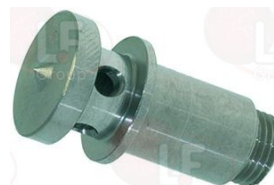

BONNET 2001973H

BONNET 2001973HK

BONNET 5531K

3743131 RINSE ARM ROD
for Glasswasher/Cupwasher (BONNET)
VR1500C - VR1500CAD
for Dishwasher (BONNET) EOLYA CRISTAL 35
EOLYA CRISTAL 35A - EOLYA CRISTAL 40
EOLYA CRISTAL 40A