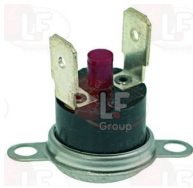

BONNET 2001683H

3444607 CONTACT THERMOSTAT 110°C
with manual reset
for Dishwasher (BONNET) EOLYA CRISTAL 35
EOLYA CRISTAL 35A - EOLYA CRISTAL 40
EOLYA CRISTAL 40A - EOLYA FRONTALE
EOLYA FRONTALE A

BONNET 2001685H

3443081 CONTACT THERMOSTAT 125°C M4
for Dishwasher (BONNET) EOLYA FRONTALE PLUS