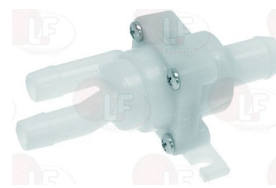

BONNET 2001916H

3526278 NON-RETURN VALVE
for Dishwasher (BONNET) EOLYA FRONTALE
EOLYA FRONTALE A