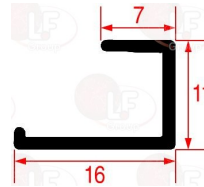

BONNET 2001362H

6437058 DOOR GASKET 430 mm
profile dimensions 16x11 mm
per LAVABICCHIERI 40F-400-E40
for Dishwasher (BONNET) EOLYA CRISTAL 40/40A