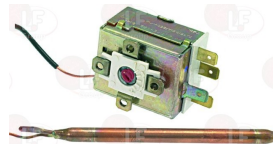

BONNET 2002136H

3444614 SINGLE-PHASE THERMOSTAT 90°C
15A 250V
covered capillary 2000 mm
bulb $\varnothing$ 6.5x90 mm