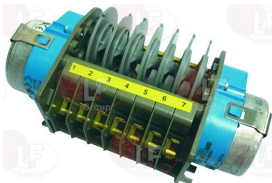

3446197 CONTROLLER P255 7 CAMS

1st cycle 6 seconds
2nd cycle 180 seconds
230V 50/60Hz