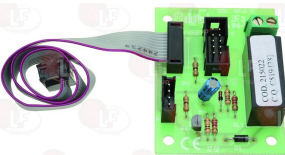

BONNET 2002184H

3390191 SUPPLEMENTARY CIRCUIT BOARD
for Dishwasher (BONNET) EOLYA BATTERIE 600
EOLYA FRONTALE PLUS