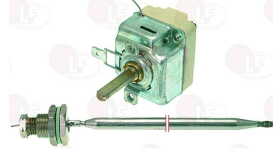

BONNET 1244727

BONNET 303641

BONNET 904843

3444510 SINGLE-PHASE THERMOSTAT 30-110°C
D-shaped pin $\varnothing$ 6x4.6 mm
capillary length 850 mm - 16A 250V
bulb $\varnothing$ 6x138 mm - w/ stuffing gland fitting M9x1
with complete tank sealing fitting M12x1
for Dishwasher (BONNET) INO10 - INO11 - INO14L
INO14LA - INO15 - INO16B - INO4CT - INO5F
INO6
for Glasswasher/Cupwasher (BONNET) INO7F