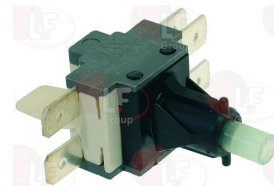

BONNET 900056

5020280 SWITCH CHANGE-OVER 2-POLE