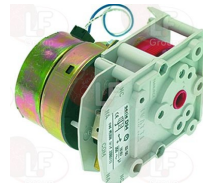

3322605 CONTROLLER 9449 1 CAM

40 seconds cycle
220/240V 50/60Hz
without pin
for Glasswasher/Cupwasher (BONNET) VR1000R - VR1000RAD - VR1500C - VR1500CAD