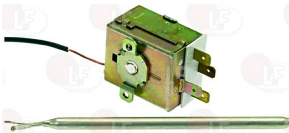

BONNET 901034

3444612 SINGLE-PHASE THERMOSTAT FOR BOILER 85°C
15A 250V
covered capillary 600 mm
bulb $\varnothing$ 6x120 mm
for Glasswasher/Cupwasher (BONNET)
VR1000R