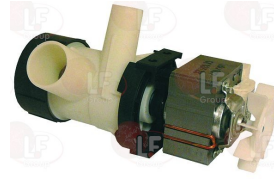

BONNET 2001519H

BONNET 904031

BONNET 904018

Electrical cables

- 3050150** **ELECTRICAL CABLE FOR POWER SUPPLY**
with plug SCHUKO - 3 wires \varnothing 1.5 mm
overall length 2500 mm
for Dishwasher (BONNET) EOLYA CRISTAL 35
EOLYA CRISTAL 35A - EOLYA CRISTAL 40
EOLYA CRISTAL 40A