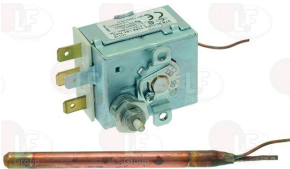

BONNET 1244788

BONNET 905838

3744106 SINGLE-PHASE THERMOSTAT 90°-110°C
covered capillary 1600 mm
bulb $\varnothing$ 6x80 mm