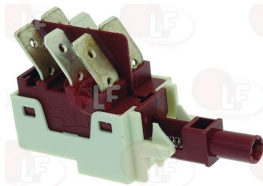

3186167 UPPER WASHING INLET GASKET
dimensions 110x68 mm.
for Dishwasher (BONNET) EOLYA TOP

BONNET 2001332H

Switches

3319627 DOUBLE CHANGE OVER SWITCH 16A 250V

BONNET 900053

3319628 DOUBLE CONTACT SWITCH 16(6)A 250V