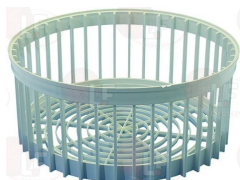

CIMSA-FABAR 05061

Washing baskets and accessories

3055539 GLASS BASKET \varnothing 380x170 mm
made of plastic
upper \varnothing 380 mm
lower ring \varnothing 280 mm

CIMSA-FABAR

3055091 GLASS RACK \varnothing 340x150 mm
in plastic covered wire
 \varnothing 340 mm
height 150 mm
bottom ring \varnothing 340 mm