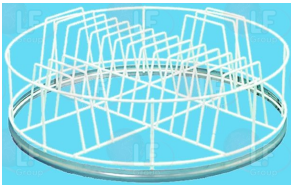

CIMSA-FABAR CEP021

3055096 PIZZA PLATE RACK $\varnothing$ 535x150 mm
in plastic covered wire with stainless steel base
 $\varnothing$ 535 mm
height 150 mm
bottom ring $\varnothing$ 535 mm
capacity : 20 pizza plates