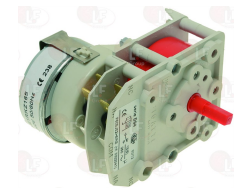

CIMSA-FABAR 13190B

- 3322037 CONTROLLER D94.24 1 CAM**
 120 seconds cycle
 220/240V 50/60Hz
 anticlockwise rotation
 square pin 5x5 mm
 for water inlet
 for Dishwasher (CIMSA-FABAR) 11 - 6
 for Dishwasher (CIMSA-FABAR) Q40SEM
 for Glasswasher/Cupwasher (CIMSA-FABAR) Q40SEM

CIMSA-FABAR 13190

- 3322038 CONTROLLER D94.24 1 CAMS**
 240 seconds cycle
 220/240V 50/60Hz
 clockwise rotation
 for water inlet
 for Dishwasher (CIMSA-FABAR) LQ800 - 21 - 38 - 49
 58

CIMSA-FABAR 13191B

CIMSA-FABAR 13191C

- 3322040 CONTROLLER D94.44 2 CAMS**
 120 seconds cycle
 rinse 15 seconds
 220/240V 50/60Hz
 clockwise rotation
 square pin 5x5 mm
 for Dishwasher (CIMSA-FABAR) 11 - 6

CIMSA-FABAR 13191

- 3322041 CONTROLLER D94.44 2 CAMS**
 240 seconds cycle
 rinse 15 seconds
 220/240V 50/60Hz
 clockwise rotation
 square pin 5x5 mm
 for Dishwasher (CIMSA-FABAR) 21 - 29 - 49

CIMSA-FABAR 13190C

- 3322148 CONTROLLER 11803F1 3 CAMS**
 120 seconds cycle
 230V 50/60Hz