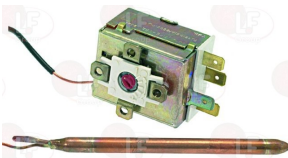

CIMSA-FABAR 09132

Switches

3319198 CYCLE START SWITCH
16(4)A/250V
for Dishwasher (CIMSA-FABAR) Q35S - Q40S - Q50F
Q50FA - T34S - T35S - T45F - T50F - T53F

CIMSA-FABAR 13401

3319197 SWITCH BLOCK FOR DISHWASHER
1 switch 2 indicator lamps
16(4)A 250V
for Dishwasher (CIMSA-FABAR) Q35S - Q40S - Q50F
Q50FA - T34S - T35S - T45F - T50F

CIMSA-FABAR 13403

Taps for tank refilling

3358001 WATER INLET TAP \varnothing 3/8" M
connection \varnothing 3/8" M

CIMSA-FABAR 101010

3358002 SAFETY VALVE

CIMSA-FABAR 10153

Thermostats

3444614 SINGLE-PHASE THERMOSTAT 90°C
15A 250V
covered capillary 2000 mm
bulb \varnothing 6.5x90 mm