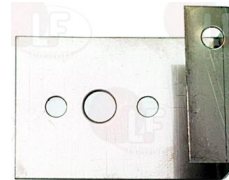

Taps for tank refilling

3358001 WATER INLET TAP $\varnothing$ 3/8" M
connection $\varnothing$ 3/8" M

CIMSA-FABAR 101010

3358002 SAFETY VALVE

CIMSA-FABAR 10153

Thermostats

3444614 SINGLE-PHASE THERMOSTAT 90°C
15A 250V
covered capillary 2000 mm
bulb $\varnothing$ 6.5x90 mm

CIMSA-FABAR 14197

3444730 SINGLE-PHASE THERMOSTAT 90-110°C
manual reset
capillary 1000 mm
bulb $\varnothing$ 6.5x80 mm
16A 250V
for all models
for Dishwasher (CIMSA-FABAR)

CIMSA-FABAR 14197A

3444236 BRACKET FOR THERMOSTAT

CIMSA-FABAR 14196

Wash and rinse arms for warewashers

5029651 RINSE/WASH ARM BOSS
for Dishwasher (CIMSA-FABAR) Q50F - Q50FA - Q50FAM
Q50FM
for Dishwasher hood type (CIMSA-FABAR) Q50CE
Q50CME - Q50CR - Q55CR
for Glasswasher/Cupwasher (CIMSA-FABAR) Q35S
Q35SM - Q40S - Q40SM - Q45F - Q45FM

CIMSA-FABAR CR0001