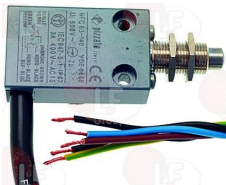

CIMSA-FABAR V520E

Microswitches

3240187 MICROSWITCH FA4610-2DN 3A 400V with cable length 2000 mm for DISHWASHER all models

CIMSA-FABAR 14200

3240820 MICROSWITCH 16A 250V

CIMSA-FABAR 01035

OR and ORM gaskets