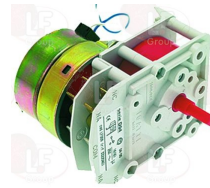

CIMSA-FABAR 13190B

- 3322037 CONTROLLER D94.24 1 CAM**
 120 seconds cycle
 220/240V 50/60Hz
 anticlockwise rotation
 square pin 5x5 mm
 for water inlet
 for Dishwasher (CIMSA-FABAR) 11 - 6
 for Dishwasher (CIMSA-FABAR) Q40SEM
 for Glasswasher/Cupwasher (CIMSA-FABAR) Q40SEM

CIMSA-FABAR 13190

- 3322038 CONTROLLER D94.24 1 CAMS**
 240 seconds cycle
 220/240V 50/60Hz
 clockwise rotation
 for water inlet
 for Dishwasher (CIMSA-FABAR) LQ800 - 21 - 38 - 49
 58

CIMSA-FABAR 13191B

CIMSA-FABAR 13191C

- 3322040 CONTROLLER D94.44 2 CAMS**
 120 seconds cycle
 rinse 15 seconds
 220/240V 50/60Hz
 clockwise rotation
 square pin 5x5 mm
 for Dishwasher (CIMSA-FABAR) 11 - 6

CIMSA-FABAR 13191

- 3322041 CONTROLLER D94.44 2 CAMS**
 240 seconds cycle
 rinse 15 seconds
 220/240V 50/60Hz
 clockwise rotation
 square pin 5x5 mm
 for Dishwasher (CIMSA-FABAR) 21 - 29 - 49

CIMSA-FABAR 13190C

- 3322148 CONTROLLER 11803F1 3 CAMS**
 120 seconds cycle
 230V 50/60Hz