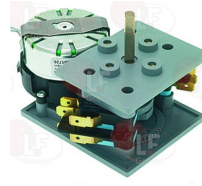

120 seconds cycle
230V 50Hz
with pin
for Dishwasher (CIMSA-FABAR) LQ1200 - 38

CIMSA-FABAR 13189

Door catches

3398032 DOOR CATCH

for Dishwasher (CIMSA-FABAR) LQ10 - LQ8 - 11 - 6

CIMSA-FABAR 01023

Drain assembly