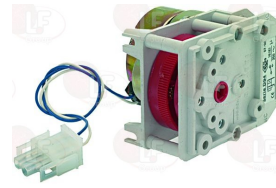

COLGED REB238067

COLGED 238067

Suitable for:

**3322605** **CONTROLLER 9449 1 CAM**  
40 seconds cycle  
220/240V 50/60Hz  
without pin

COLGED 238011

Suitable for:

**3322115** **REGENERATION CONTROLLER 1 CAM**  
40 seconds cycle  
220/240V 50/60Hz