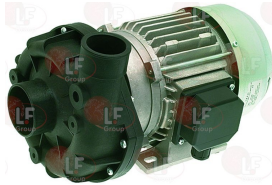

COLGED

3122024 SEAL MECHANICAL FOR SHAFT $\varnothing$ 12 mm
metal seal $\varnothing$ internal 11 mm - $\varnothing$ external 24 mm
height 15.5 mm
back. element $\varnothing$ internal 14 mm - $\varnothing$ external 24 mm
height 8 mm