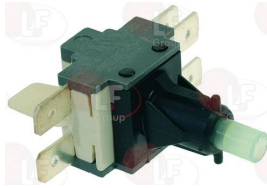

COLGED 226041

**3319181 START SWITCH DOMINO**

COLGED /ELF160020

**5020280 SWITCH CHANGE-OVER 2-POLE**  
for Dishwasher (COLGED)  
STEEL70

COLGED 80804

**3319610 SWITCH CHANGEOVER 2 POLE BLACK 250V 16A**  
16(4)A 250V - max. temperature 125°C  
mounting hole 25x27 mm