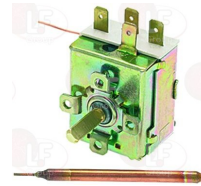

3444004 THERMOSTAT SINGLE-PHASE TR2 0-90°C

D-shaped pin $\varnothing$ 6x4.6 mm
capillary length 1500 mm - 15A 250V
bulb $\varnothing$ 6.5x95 mm

COLGED DAT11
COLGED 929044

COLGED DRT13

COLGED DRT13L