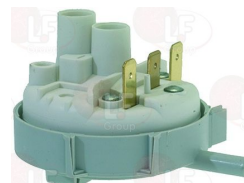

COLGED DEP4

COLGED 929039

**3320063 PRESSURE SWITCH 1 LEVEL**  
calibration 110/70 mm  
250V 16A  
max operating temperature 85°C

COLGED 130607

**3320083 PRESSURE SWITCH 1 LEVEL**  
calibration 90/56 mm  
250V 16A