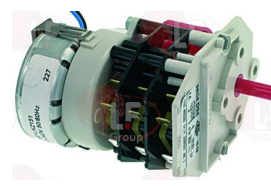

COLGED 238001

COLGED 238001.AG

COLGED 238005