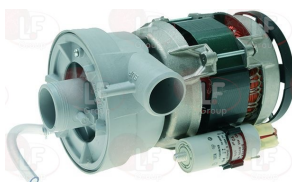

## COLGED

Suitable for:

**3528220 SELF-TAPPING SCREW ø 3.5x13 mm**  
stainless steel - cylinder head  
cross recessed - C type end  
UNI 6954 - 7981 - ISO 7049

COLGED 486242

**5056928 ELECTROPUMP LGB LA500LH 0.63HP**  
inlet ø 42 mm - outlet ø 38 mm  
additional outlet ø 24 mm  
0.63HP 230V 50Hz 2A - capacitor 10 µf  
for Dishwasher (COLGED)  
since 25/02/13  
STARTECH705