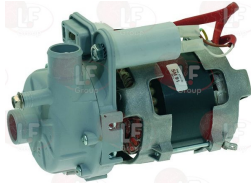

COLGED 130148

**3122392 ELECTRIC PUMP LGB ZF130DX 0.28HP**  
 inlet external  $\varnothing$  28 mm - outlet external  $\varnothing$  28 mm  
 0.28HP 230V 50Hz - motor revolutions 2800  
 capacitor 6.3  $\mu$ f