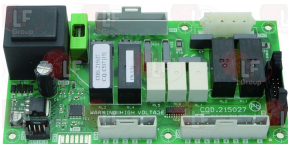

COLGED 215032

COLGED 215032-1

6215027 ELECTRONIC CIRCUIT BOARD
dimensions 152x80 mm
for NIAGARA 251/261/281
for Dishwasher (COLGED) NEOTECH800

COLGED 215027

3390195 HOOD MICROPROCESSOR RIVER NM