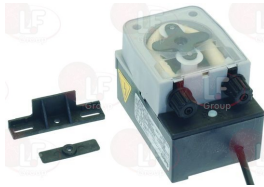

COLGED

3090310 PERISTALTIC PUMP FOR DETERGENT PBR3
230V 50Hz

COLGED DWD4P

COLGED DWD4PD

COLGED 209016

3090351 SANTOPRENE DIAPHRAGM-TUBE
with connections