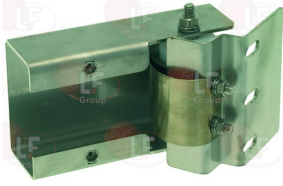

COLGED

Suitable for:

3250054 SPRING KIT FOR DOOR LIFTING
dimensions 117x65 mm.
for CLEAN 160/220/270/271/361/471

COLGED DWK1ALFA

COLGED 927267

Suitable for:

5014336 SPRING SR20 $\varnothing$ 36x39 mm
for Dishwasher hood type (COLGED) ALFA12 - ALFA14
ALFA15 - ALFA20 - ALFA27 - ALFA9