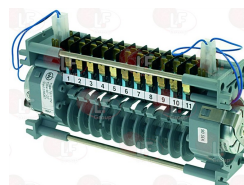

COLGED /ELF000590

**3322262 CONTROLLER P265 5 CAMS**  
 1st cycle 72 seconds  
 2nd cycle 20 seconds  
 230V 50Hz  
 for Dishwasher (COLGED) 54

COLGED REB238073

COLGED 238073

**3322190 CONTROLLER 600/645/5238 5 CAMS**  
 230V 50/60Hz

COLGED /ELF005238

**3322611 CONTROLLER 7804DV 4 CAMS**  
 1st cycle 6 seconds  
 2nd cycle 180 seconds  
 230V 50/60Hz  
 3 motors

COLGED 238061

**3322614 CONTROLLER 7811DV 11 CAMS**  
 1st cycle 90 seconds  
 2nd cycle 20 minutes  
 230V 50/60Hz  
 2 motors  
 for Dishwasher (COLGED)