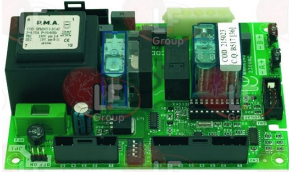

COLGED 80933

COLGED 926272

Suitable for:

Suitable for:

**3390034 CIRCUIT BOARD**  
without EPROM  
dimensione 135x100 mm  
for Dishwasher (COLGED)  
STEEL70

COLGED 215023

**5028103 CONNECTOR 5-POLE**

COLGED CN5