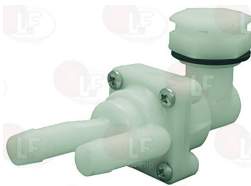

Non-return and expansion valves

3523601 NON-RETURN VALVE
for Dishwasher (COLGED)
BETA258 - GOLD55 - GOLD57
for Glasswasher/Cupwasher (COLGED)
BETA235 - BETA240 - BETA245 - ONIX40 - SILVER40

COLGED REB144010
COLGED 144010NT

COLGED REB144010NT

COLGED 144010

3526278 NON-RETURN VALVE