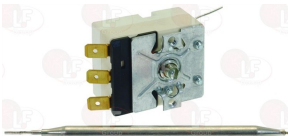

3444014 SINGLE-PHASE THERMOSTAT 30-90°C

capillary 1250 mm
bulb $\varnothing$ 6x110 mm
16A 250V

COLGED RTBF800364