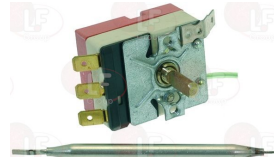

3444719 SINGLE-PHASE THERMOSTAT 30-85°C

covered capillary 850 mm
bulb $\varnothing$ 6x94 mm
D-shaped pin $\varnothing$ 6x4.6 mm

COLGED REB236046

COLGED 236046