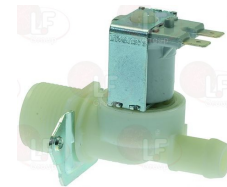

COLGED DEV3T

COLGED RTFOC00520

3120399 SOLENOID VALVE INVENSYS 1 WAY 180°
12V 50/60Hz - max temperature 90°C
inlet 3/4" - outlet ø 13.5 mm
operating pressure from 0.2 to 10 bar