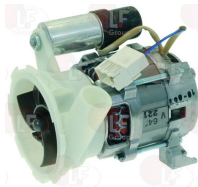

COLGED RAT19
COLGED 926274

COLGED RAT72

COLGED 141002

3122750 ELECTRIC PUMP HANNING UP30 0.15HP
outlet external $\varnothing$ 26 mm
0.15HP 230V 50Hz - capacitor 4 μ f