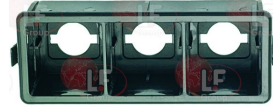

Suitable for:

3319619 HOUSING PUSH-BUTTON BLACK /3 SQUA. BUTTO
mounting hole 74x28 mm - for push-button 23x23 mm