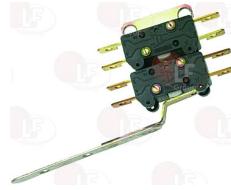

COLGED DEM2038

COLGED 926195

Suitable for:

3240606 MICROSWITCH ASSEMBLY CONSENSO 250V
contact capacity 5A 250V