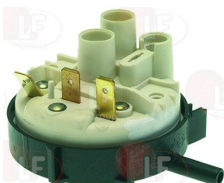

COLGED DEP4

COLGED 929039

3320063 PRESSURE SWITCH 1 LEVEL
calibration 110/70 mm
250V 16A
max operating temperature 85°C

COLGED 130607

3320083 PRESSURE SWITCH 1 LEVEL
calibration 90/56 mm
250V 16A