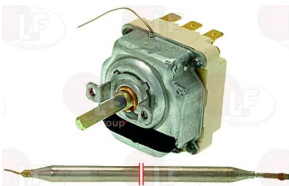

3444086 THREE-PHASE THERMOSTAT 108-192°C

D-shaped pin $\varnothing$ 6x4.6 mm
capillary length 900 mm - 10A 400V
bulb $\varnothing$ 6x200 mm

COLGED /ELF003324

Tubing and hoses

3248133 DRAIN PUMP HOSE

internal $\varnothing$ 30 e 25 mm - length 66 mm