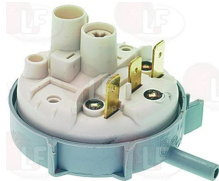

COLGED 224003

3320020 PRESSURE SWITCH 1 LEVEL
calibration 110/60 mm
250V 16A
max operating temperature 85°C
for Dishwasher hood type (COLGED)
GL72

COLGED 224002

3320023 PRESSURE SWITCH 1 LEVEL
calibration 60/20 mm
250V 16A
max operating temperature 85°C