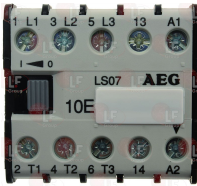

COLGED DTC112
COLGED 229011
COLGED 926040

COLGED REB229032
COLGED 229019
COLGED 929122

COLGED 229010
COLGED 229032

3351202 CONTACTOR AEG LS07 7A 230V 3Kw
coil 230V 50/60Hz
3 normally open contacts
1 normally open auxiliary contact