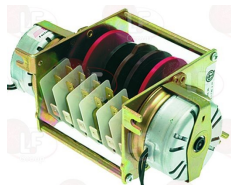

# COLGED

**3322068 CONTROLLER HL6M 6 CAMS**  
 60-120-180 seconds cycle  
 two gear motors  
 220/240V 50/60Hz  
 for Dishwasher (COLGED)  
 S600 - S800  
 for Dishwasher hood type (COLGED)  
 S960

COLGED DTP21