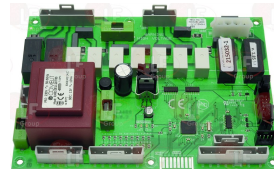

COLGED 215029

COLGED 215033

COLGED 215038

5059436 ELECTRONIC CIRCUIT BOARD
dimensions 177x126 mm
for Dishwasher (COLGED)
TOPTECH520 - TOPTECH521 - TOPTECH620
for Dishwasher hood type (COLGED)
PROTECH811 - TOPTECH820
for Pan/utensilwashing machines (COLGED)
TOPTECH920 - TOPTECH921 - TOPTECH922 - TOPTECH923
TOPTECH924