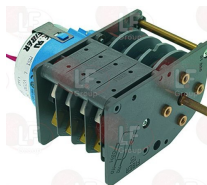

COLGED /ELF000590

3322262 CONTROLLER P265 5 CAMS
1st cycle 72 seconds
2nd cycle 20 seconds
230V 50Hz
for Dishwasher (COLGED) 54