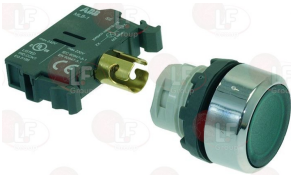

3319741 GREEN PUSH-BUTTON RM122 (FTSE02)

COLGED /COM130439