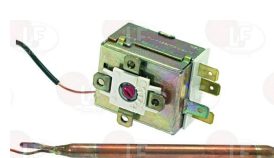

COLGED DRT13B

COLGED 929107