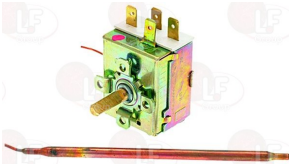

Suitable for:

3444006 THERMOSTAT SINGLE-PHASE TR2 0-210°C

D-shaped pin $\varnothing$ 6x4.6 mm
capillary length 1000 mm - 15A 250V
bulb $\varnothing$ 5x140 mm