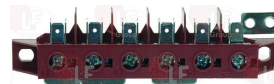

COLGED REB220011
COLGED 921057

COLGED 220011

COLGED 3720150