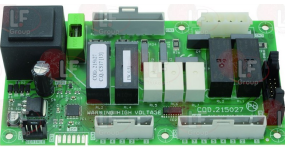

ELETTROBAR 215033

ELETTROBAR 215038

5059436 ELECTRONIC CIRCUIT BOARD
dimensions 177x126 mm

ELETTROBAR 215032

ELETTROBAR 215032-1

6215027 ELECTRONIC CIRCUIT BOARD
dimensions 152x80 mm
for NIAGARA 251/261/281