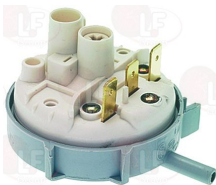

ELETTROBAR 224002

3320023 PRESSURE SWITCH 1 LEVEL
calibration 60/20 mm
250V 16A
max operating temperature 85°C