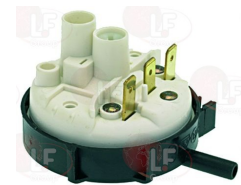

Suitable for:

ELETTROBAR

3320063 PRESSURE SWITCH 1 LEVEL
calibration 110/70 mm
250V 16A
max operating temperature 85°C

ELETTROBAR 130607

3320083 PRESSURE SWITCH 1 LEVEL
calibration 90/56 mm
250V 16A
for Dishwasher (ELETTROBAR) E46 - E50 - E51 - E52
NIAGARA51 - RIVER50 - RIVER50D
for Glasswasher/Cupwasher (ELETTROBAR) RIVER40

ELETTROBAR REB224005

ELETTROBAR 224005

3320084 PRESSURE SWITCH 1 LEVEL
calibration 140/110 mm
250V 16A
for Dishwasher (ELETTROBAR)
RIVER50 - RIVER50D - RIVER61
for Glasswasher/Cupwasher (ELETTROBAR)
RIVER40 - RIVER48

ELETTROBAR 224008

3320111 PRESSURE SWITCH 1 LEVEL
calibration 35/17 mm
250V 16(4)A

ELETTROBAR REB224004

ELETTROBAR 224004

3320112 PRESSURE SWITCH 1 LEVEL
calibration 180/70 mm
250V 16(4)A

ELETTROBAR DEP45

ELETTROBAR 926049

3320232 PRESSURE SWITCH 1 LEVEL
calibration 115/15 mm

ELETTROBAR REB224006

ELETTROBAR 224006

3320233 PRESSURE SWITCH 1 LEVEL
calibration 170/140 mm
for Glasswasher/Cupwasher (ELETTROBAR) CLEAN3

ELETTROBAR REB224007

ELETTROBAR 224007

3320234 PRESSURE SWITCH 1 LEVEL
calibration 208/178 mm

ELETTROBAR 224009