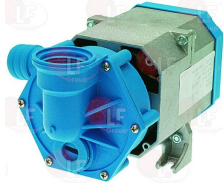

ELETTROBAR 130085

ELETTROBAR 130086

ELETTROBAR 130087

3122628 HOUSING FOR PUMP
 inlet \varnothing 1" F
 outlet external \varnothing 28 mm

ELETTROBAR 999175

3122630 IMPELLER \varnothing 75 mm
 for DISHWASHERS from serial number
 141.001/04.91