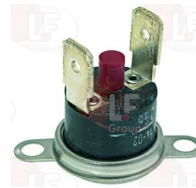

ELETTROBAR DRT140

ELETTROBAR REB236047

ELETTROBAR 236047

Contactors

3454012 CONTACTOR ABB A30-30-10
32A 400V 15Kw - coil 230V 50/60Hz
3 contacts NO
complete with 2 auxiliary contacts NO