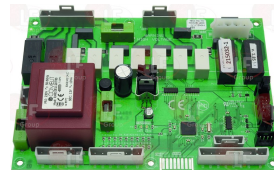

Suitable for:

ELETTROBAR

3390210 CONTROL BOARD
dimensions 97x120 mm
for Dishwasher hood type (ELETTROBAR)

ELETTROBAR DES101

ELETTROBAR 80889

ELETTROBAR 80900

6080934 CABLE FLAT 10-POLE LENGTH 730 mm
for NIAGARA 281
for Dishwasher hood type (ELETTROBAR) NIAGARA281

ELETTROBAR DWS90

ELETTROBAR 80934

5054819 ELECTROMECHANICAL BOARD MWASH
dimensions 133x82 mm
for Dishwasher (ELETTROBAR)
E500 - FAST160 - FAST161D
for Dishwasher hood type (ELETTROBAR)
PLUVIA280

ELETTROBAR 215029

ELETTROBAR 215033

ELETTROBAR 215038

5059436 ELECTRONIC CIRCUIT BOARD
dimensions 177x126 mm

ELETTROBAR 215032

ELETTROBAR 215032-1

6215027 ELECTRONIC CIRCUIT BOARD
dimensions 152x80 mm
for NIAGARA 251/261/281

ELETTROBAR 215027

3390195 HOOD MICROPROCESSOR RIVER NM
for Dishwasher hood type (ELETTROBAR)
RIVER80 - RIVER81 - RIVER82 - RIVER82CRP

ELETTROBAR 81000

3390369 MICROPROCESSOR
for Dishwasher pull-through (ELETTROBAR) RIVER140
RIVER150

ELETTROBAR 81003

7109050 PC BOARD GET50
dimensions 152x80 mm

ELETTROBAR 999298