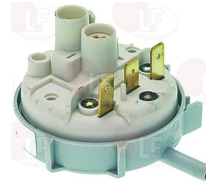

ELETTROBAR 224003

3320020 PRESSURE SWITCH 1 LEVEL
calibration 110/60 mm
250V 16A
max operating temperature 85°C
for Glasswasher/Cupwasher (ELETTROBAR)
R503 - 21F - 21R - 31F - 31R