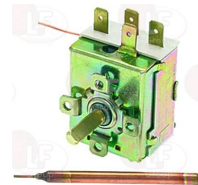

ELETTROBAR DAT11
ELETTROBAR 929044

ELETTROBAR DRT13

ELETTROBAR DRT13L