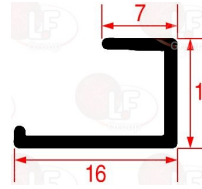

ELETTROBAR REB437057

ELETTROBAR 437057

6437058 DOOR GASKET 430 mm
profile dimensions 16x11 mm
per LAVABICCHIERI 40F-400-E40
for Glasswasher/Cupwasher (ELETTROBAR)
E40 - 40F - 400