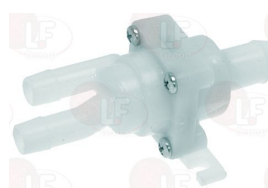

ELETTROBAR REB144011

ELETTROBAR 144011