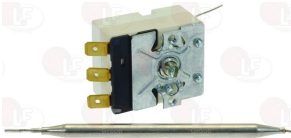

Suitable for:

3444014 SINGLE-PHASE THERMOSTAT 30-90°C

capillary 1250 mm
bulb $\varnothing$ 6x110 mm
16A 250V

ELETTROBAR RTBF800364

Suitable for: