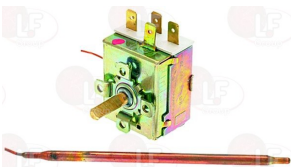

ELETTROBAR

3444004 THERMOSTAT SINGLE-PHASE TR2 0-90°C

D-shaped pin $\varnothing$ 6x4.6 mm
capillary length 1500 mm - 15A 250V
bulb $\varnothing$ 6.5x95 mm