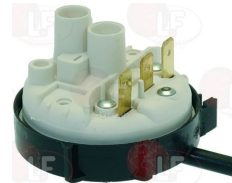

ELETTROBAR 224022

ELETTROBAR 224025

6224018 SET PRESSURE SWITCH ANALOGICAL LA50
for Dishwasher (ELETTROBAR)
RIVER262 - RIVER362C - RIVER362T