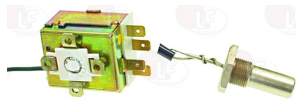

ELETTROBAR REB236043
ELETTROBAR 236043

ELETTROBAR 236022

ELETTROBAR 236027

Suitable for:

ELETTROBAR

3444613 SINGLE-PHASE THERMOSTAT FOR TANK 60°C
 15A 250V
 covered capillary 600 mm
 button bulb \varnothing 14 mm
 for Dishwasher (ELETTROBAR) E60 - E65
 for Dishwasher hood type (ELETTROBAR) E100 - E110
 E120
 for Pan/utensilwashing machines (ELETTROBAR) U61
 U61H