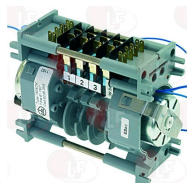

230V 50/60Hz

ELETTROBAR /ELF005238

3322611 CONTROLLER 7804DV 4 CAMS

1st cycle 6 seconds
2nd cycle 180 seconds
230V 50/60Hz
3 motors
for Dishwasher (ELETTROBAR) 500F - 500FD

ELETTROBAR 238061

3322614 CONTROLLER 7811DV 11 CAMS