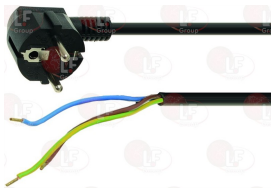

ELETTROBAR 926103

Electrical cables

3050150 ELECTRICAL CABLE FOR POWER SUPPLY
with plug SCHUKO - 3 wires \varnothing 1.5 mm
overall length 2500 mm

ELETTROBAR REB299040

ELETTROBAR 299040

Suitable for:

Suitable for: