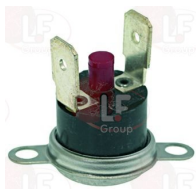

ELETTROBAR /ELF110020

3444607 CONTACT THERMOSTAT 110°C
with manual reset
for Dishwasher (ELETTROBAR)
E46 - E50 - E51 - E52 - NIAGARA51 - RIVER50
RIVER61 - 46F - 460F
for Glasswasher/Cupwasher (ELETTROBAR)
E35H - E40H - E41 - E42 - E45 - NIAGARA40

ELETTROBAR REB236039

ELETTROBAR 236039

ELETTROBAR 236057

3443081 CONTACT THERMOSTAT 125°C M4