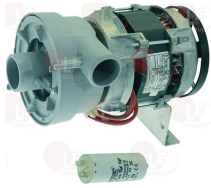

ELETTROBAR 124057

3528220 SELF-TAPPING SCREW \varnothing 3.5x13 mm
stainless steel - cylinder head
cross recessed - C type end
UNI 6954 - 7981 - ISO 7049

ELETTROBAR 486242

Suitable for:

ELETTROBAR

7102551 ELECTROPUMP LGB LA50LH 0.63HP
 inlet external \varnothing 42 mm - outlet external \varnothing 38 mm
 additional outlet external \varnothing 19 mm
 0.63HP 230V 50Hz - capacitor 10 μ F