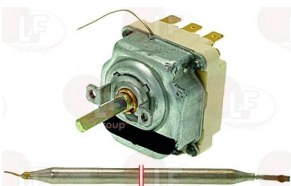

3444086 THREE-PHASE THERMOSTAT 108-192°C

D-shaped pin $\varnothing$ 6x4.6 mm
capillary length 900 mm - 10A 400V
bulb $\varnothing$ 6x200 mm

ELETTROBAR /ELF003324