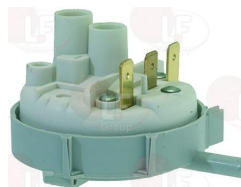

ELETTROBAR 130607

3320083 PRESSURE SWITCH 1 LEVEL
calibration 90/56 mm
250V 16A
for Dishwasher (ELETTROBAR) E46 - E50 - E51 - E52
NIAGARA51 - RIVER50 - RIVER50D
for Glasswasher/Cupwasher (ELETTROBAR) RIVER40