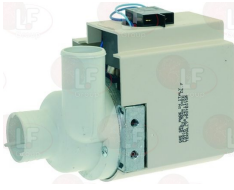

ELETTROBAR DPE1108

ELETTROBAR 926103

Electrical cables

3050150 ELECTRICAL CABLE FOR POWER SUPPLY
with plug SCHUKO - 3 wires $\varnothing$ 1.5 mm
overall length 2500 mm