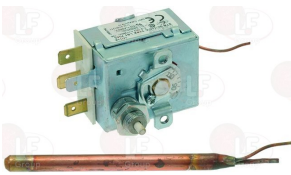

capillary 1700 mm
button bulb \varnothing 15x20 mm
16A 250V
D shaft \varnothing 6x4.6 mm

ELETTROBAR 236002

ELETTROBAR 236007

3744106 SINGLE-PHASE THERMOSTAT 90°-110°C

covered capillary 1600 mm
bulb \varnothing 6x80 mm