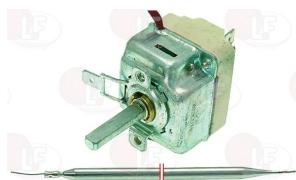

ELETTROBAR RTBF800152

3444602 SINGLE-PHASE THERMOSTAT 0-85°C
for tank
covered capillary 600 mm
button bulb $\varnothing$ 14x31 mm
16A 250V
D shaft $\varnothing$ 6x4.6 mm
for Glasswasher/Cupwasher (ELETTROBAR) S621 - S623
S624 - S626 - S631 - S633 - S634