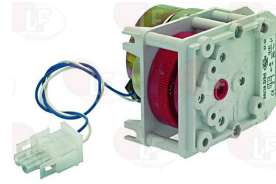

Suitable for:

3322605 **CONTROLLER 9449 1 CAM**
40 seconds cycle
220/240V 50/60Hz
without pin
for Dishwasher (ELETTROBAR)
S653
for Glasswasher/Cupwasher (ELETTROBAR)
S623 - S626 - S633 - S636 - 11FD - 11RD

ELETTROBAR 238011

Suitable for:

3322115 **REGENERATION CONTROLLER 1 CAM**
40 seconds cycle
220/240V 50/60Hz
for Glasswasher/Cupwasher (ELETTROBAR) E35 - E40
E41 - E42 - E45

ELETTROBAR REB238052

ELETTROBAR 238052

3322607 **TIMER 7003F3 3 CAMS**
cycle 6 minutes
230V 50HZ

ELETTROBAR 238050

ELETTROBAR 238050.AG

1348705 **CIRCLIP E-8**
out of stainless steel for springs C60
internal $\varnothing$ 7.4 mm - thickness 0.8 mm
UNI 7435 - DIN 471

ELETTROBAR REB499066

ELETTROBAR 499066

3241934 **KNOB FOR PROGRAMMENR COMPLETE $\varnothing$ 45 mm**

ELETTROBAR REB226051

ELETTROBAR REB447089

ELETTROBAR 226051

ELETTROBAR 447089

Curtains

6927259 **CURTAIN INTAKE/OUTLET 545x575 mm**
for Dishwasher pull-through (ELETTROBAR) CLEAN160
CLEAN161 - CLEAN220 - CLEAN221 - CLEAN270
CLEAN271 - CLEAN272 - CLEAN362

ELETTROBAR DWT69LNT

ELETTROBAR 927259

3456024 **INLET/OUTLET CURTAIN 545x405 mm**
for Dishwasher pull-through (ELETTROBAR)
RIVER150
for Dishwasher (ELETTROBAR)
NIAGARA2150

ELETTROBAR 75120