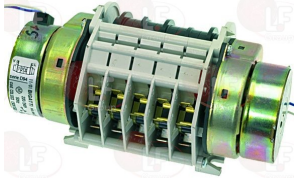

Suitable for:

3322615 CONTROLLER D94.5 CAMS
1st cycle 120 seconds
2nd cycle 240 seconds
3rd cycle 360 seconds
220/240V 50/60Hz
2 motors
for Pan/utensilwashing machines (ELETTROBAR) U132
U61 - U61H - U70