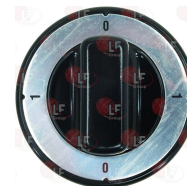

ELETTROBAR

3241860 BLACK KNOB $\varnothing$ 70 mm 0-1-0-1
D shaft hole 6x4.6 mm