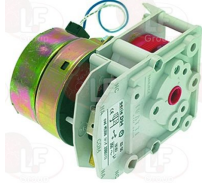

Suitable for:

3322605 **CONTROLLER 9449 1 CAM**
40 seconds cycle
220/240V 50/60Hz
without pin
for Dishwasher (ELETTROBAR)
S653
for Glasswasher/Cupwasher (ELETTROBAR)
S623 - S626 - S633 - S636 - 11FD - 11RD

ELETTROBAR 238011

Suitable for:

3322115 **REGENERATION CONTROLLER 1 CAM**
40 seconds cycle
220/240V 50/60Hz
for Glasswasher/Cupwasher (ELETTROBAR) E35 - E40
E41 - E42 - E45