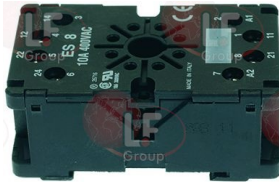

Relays

3351154 BASE OCTAL ES8 10A 400V
8 poles