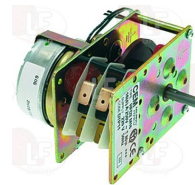

Suitable for:

3322615 CONTROLLER D94.5 CAMS
1st cycle 120 seconds
2nd cycle 240 seconds
3rd cycle 360 seconds
220/240V 50/60Hz
2 motors
for Pan/utensilwashing machines (ELETTROBAR) U132
U61 - U61H - U70

ELETTROBAR DTP41202

ELETTROBAR 929158

Suitable for:

3322601 CONTROLLER D94.04 3 CAMS LEFT-HAND
180 seconds cycle
220/240V 50/60Hz
D-shaped pin $\varnothing$ 6x4.6 mm
for Dishwasher (ELETTROBAR) R509 - R511 - R704
R708 - S641 - S643
for Dishwasher hood type (ELETTROBAR) S870
for Glasswasher/Cupwasher (ELETTROBAR) R499 - R501
R503 - R505 - R507

ELETTROBAR 238001

ELETTROBAR 238001.AG

ELETTROBAR 238005

3322612 CONTROLLER D94.92M 6 CAMS
1st cycle 60 seconds
2nd cycle 120 seconds
3rd cycle 180 seconds
220/240V 50/60Hz
2 motors
for Dishwasher (ELETTROBAR) E60 - E65
for Dishwasher hood type (ELETTROBAR) E100 - E110
E120

ELETTROBAR DTP52

ELETTROBAR 926042

3322014 CONTROLLER HFD2M16 2 CAMS
120 seconds cycle
rinse 16 seconds
220/240V 50/60Hz
clockwise rotation
D-shaped pin $\varnothing$ 6x4.6 mm

ELETTROBAR DTP11

3322017 CONTROLLER HFD4M16 4 CAMS
270 seconds cycle
220/240V 50/60Hz
D-shaped pin $\varnothing$ 6x4.6 mm

ELETTROBAR DTP15

3322019 CONTROLLER HFD4M16 4 CAMS
240 seconds cycle
rinse 16 seconds
220/240V 50/60Hz
clockwise rotation
D-shaped pin $\varnothing$ 6x4.6 mm

ELETTROBAR DTP16

3322241 CONTROLLER HFD4M16 4 CAMS
180 seconds cycle
220/240V 50/60Hz 16(4)A
D-shaped pin $\varnothing$ 6x4.6 mm
for Dishwasher (ELETTROBAR) L1100 - L49

ELETTROBAR DTP49

ELETTROBAR 926122

3322016 CONTROLLER HH4M16 4 CAMS
270 seconds cycle
rinse 16 seconds
220/240V 50/60Hz
anticlockwise rotation
without pin

ELETTROBAR DTP13