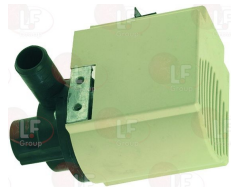

ELETTROBAR 130084

Suitable for:

3122835 FILTER \varnothing 47 mm FOR GRE PUMP

ELETTROBAR 121053

3122822 DRAIN PUMP 100 W 220/240V 50HZ
inlet internal \varnothing 30 mm outlet internal \varnothing 23 mm
for Glasswasher/Cupwasher (ELETTROBAR) 44F - 440F