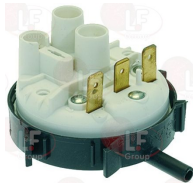

ELETTROBAR 224023

3320238 PRESSURE SWITCH 1 LEVEL
calibration 105/125 mm
250V 16A
for Dishwasher (ELETTROBAR)
NIAGARA251 - NIAGARA261 - PLUVIA260