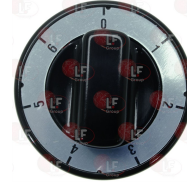

ELETTROBAR

Suitable for:

3241862 BLACK KNOB $\varnothing$ 70 mm 0-1-2-3-4-5-6
D shaft hole 6x4.6 mm