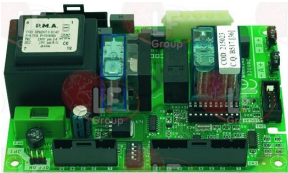

Suitable for:

3390034 CIRCUIT BOARD
without EPROM
dimensione 135x100 mm
for Dishwasher (ELETTROBAR)
MISTRAL51 - NIAGARA51 - RIVER50 - RIVER61
RIVER70
for Dishwasher hood type (ELETTROBAR)
RIVER78 - RIVER80 - RIVER81 - RIVER82
for Glasswasher/Cupwasher (ELETTROBAR)
MISTRAL40 - NIAGARA35 - NIAGARA40 - NIAGARA45
RIVER40 - RIVER43

ELETTROBAR 215023

3390088 MICROPROCESSOR GET.5 NIAGARA-RIVER
for Dishwasher (ELETTROBAR) NIAGARA - RIVER