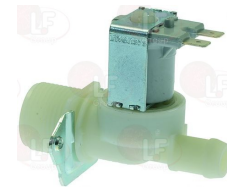

ELETTROBAR

3120400 SOLENOID VALVE INVENSYS 1-WAY 90°
12Vac/dc 50/60Hz - max. temperature 90°C
inlet 3/4" - outlet ø 13.5 mm
operating pressure from 0.2 to 10 bar
flow rate 1.2 m3/h