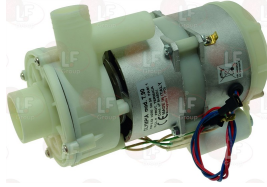

ELETTROBAR REB130116

ELETTROBAR 130115

ELETTROBAR 130116

Suitable for:

Suitable for:

3122636 ELECTRIC PUMP OP T.90 0.45HP
 inlet external \varnothing 44 mm - outlet external \varnothing 30 mm
 additional outlet external \varnothing 24 mm
 0.45HP 230V 50Hz - motor revolutions 2700
 capacitor 8 μ f
 for Glasswasher/Cupwasher (ELETTROBAR) E45