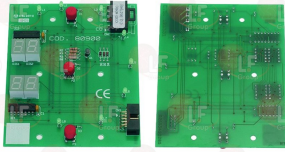

Suitable for:

ELETTROBAR

3390210 CONTROL BOARD
dimensions 97x120 mm
for Dishwasher hood type (ELETTROBAR)

ELETTROBAR DES101

ELETTROBAR 80889

ELETTROBAR 80900

6080934 CABLE FLAT 10-POLE LENGTH 730 mm
for NIAGARA 281
for Dishwasher hood type (ELETTROBAR) NIAGARA281