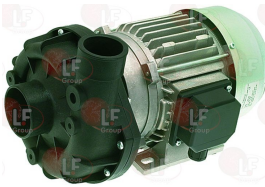

ELETTROBAR

3122024 SEAL MECHANICAL FOR SHAFT $\varnothing$ 12 mm
metal seal $\varnothing$ internal 11 mm - $\varnothing$ external 24 mm
height 15.5 mm
back. element $\varnothing$ internal 14 mm - $\varnothing$ external 24 mm
height 8 mm