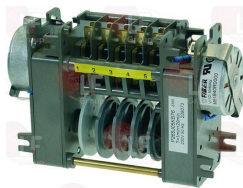

3322262 CONTROLLER P265 5 CAMS

1st cycle 72 seconds
2nd cycle 20 seconds
230V 50Hz

ELETTROBAR REB238073

ELETTROBAR 238073