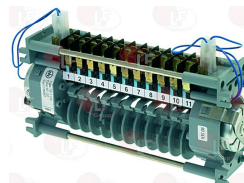

ELETTROBAR REB238067

ELETTROBAR 238067