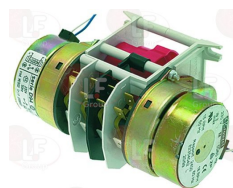

ELETTROBAR 238002