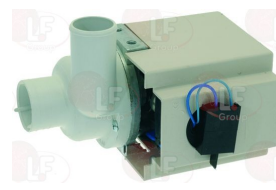

ELETTROBAR DPE1108R

ELETTROBAR 929114

3122836 DRAIN PUMP 100W 220/240V 50HZ
inlet internal $\varnothing$ 35 mm outlet internal $\varnothing$ 23 mm
for Dishwasher hood type (ELETTROBAR) E100 - E110