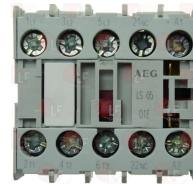

ELETTROBAR

3351209 CONTACTOR AEG LS05 9A 230V 4Kw
coil 230V 50/60Hz
3 normally open contacts
1 normally closed auxiliary contact

ELETTROBAR DTC112

ELETTROBAR REB229032

ELETTROBAR 229010

ELETTROBAR 229011

ELETTROBAR 229019

ELETTROBAR 229032

ELETTROBAR 926040

ELETTROBAR 929122

3351202 CONTACTOR AEG LS07 7A 230V 3Kw
coil 230V 50/60Hz
3 normally open contacts
1 normally open auxiliary contact