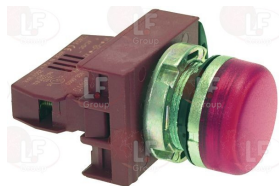

ELETTROBAR DEL25
ELETTROBAR 216006

ELETTROBAR DEL31
ELETTROBAR 926113

ELETTROBAR REB216006

3221019 RED LAMP 220V

ELETTROBAR DEL24

Inlet hoses

3449034 FLEX HOSE \varnothing 3/4" Fp x CFp 1500 mm
 EPDM hose covered in stainless steel
 hose external \varnothing 17 mm - internal \varnothing 12 mm
 max temperature 90°C
 max pressure 20 bar
 WRAS approved