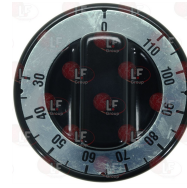

ELETTROBAR

3241856 BLACK KNOB $\varnothing$ 70 mm 30-110°C
D shaft hole 6x4.6 mm

ELETTROBAR

3241853 BLACK KNOB $\varnothing$ 70 mm 30-90°C
D shaft hole 6x4.6 mm