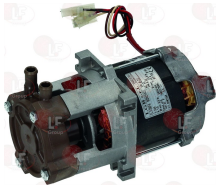

0.32Kw 230V 50Hz capacitor 8 μ F
hose-end fitting inlet-outlet \varnothing 12 mm
for Dishwasher (ELETTROBAR)
RIVER54 - RIVER71
for Dishwasher hood type (ELETTROBAR)
RIVERE78

ELETTROBAR DPE125RRID

ELETTROBAR DPE127