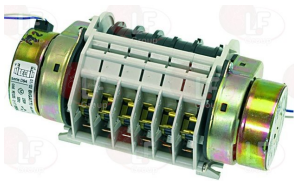

ELETTROBAR 238001

ELETTROBAR 238001.AG

ELETTROBAR 238005

3322612 CONTROLLER D94.92M 6 CAMS
 1st cycle 60 seconds
 2nd cycle 120 seconds
 3rd cycle 180 seconds
 220/240V 50/60Hz
 2 motors
 for Dishwasher (ELETTROBAR) E60 - E65
 for Dishwasher hood type (ELETTROBAR) E100 - E110
 E120