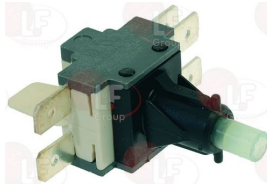

ELETTROBAR 80804

ELETTROBAR 208008

ELETTROBAR 208009

3319609 SWITCH 2 POLE WITH LIGHT GREEN
16(4)A 250V - max. temperature 125°
with indicator light - mounting hole 25x27 mm
for Glasswasher/Cupwasher (ELETTROBAR) 11F - 11FD
11R - 11RD

3319234 TRIPLE SWITCH BLOCK 16(4)A 250V