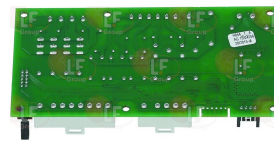

ELETTROBAR 81003

7109050 PC BOARD GET50
dimensions 152x80 mm

ELETTROBAR 999298

Suitable for:

6227074 PUSH BUTTON PANEL
 dimensions 170x35 mm
 for Dishwasher (ELETTROBAR)
 NIAGARA 251 - NIAGARA 261
 for Dishwasher hood type (ELETTROBAR)
 NIAGARA 281
 for Pan/utensilwashing machines (ELETTROBAR)
 NIAGARA 293