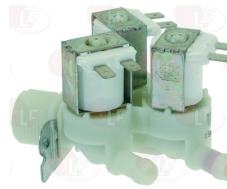

ELETTROBAR REB240002

ELETTROBAR 240002

3120014 SOLENOID VALVE ELBI TYPE 369 3-WAY 180°
220/240V 50/60Hz - max temperature 90°C
inlet 3/4" - three outlets ø 10.5 mm