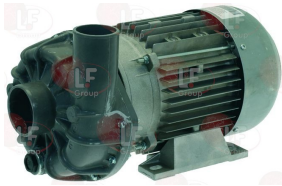

ELETTROBAR DPE4515

ELETTROBAR 130005

3122026 GASKET FOR PUMP HOUSING