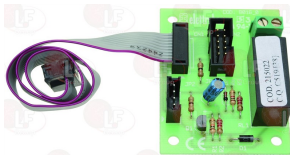

Suitable for:

6227074 PUSH BUTTON PANEL
dimensions 170x35 mm
for Dishwasher (ELETTROBAR)
NIAGARA 251 - NIAGARA 261
for Dishwasher hood type (ELETTROBAR)
NIAGARA 281
for Pan/utensilwashing machines (ELETTROBAR)
NIAGARA 293

ELETTROBAR 227074

Suitable for:

6080929 PUSH-BUTTON BOARD GET50-LA50
dimensions 220x40 mm
for Dishwasher (ELETTROBAR) RIVER252 - RIVER253
RIVER262
for Dishwasher hood type (ELETTROBAR) RIVER282

ELETTROBAR 227083

ELETTROBAR 80929

3390191 SUPPLEMENTARY CIRCUIT BOARD
for Dishwasher pull-through (ELETTROBAR)
RIVER150 - RIVER152 - RIVER154

ELETTROBAR 215022

3319253 4 BUTTONS 2 DISPLAY BOARD NEW MODEL
totally interchangeable with the old model
dimensions 285x35 mm
for Dishwasher (ELETTROBAR)
MISTRAL51 - NIAGARA51 - RIVER50 - RIVER50D
RIVER61 - RIVER71
for Dishwasher hood type (ELETTROBAR)
RIVER80 - RIVER81 - RIVER82
for Glasswasher/Cupwasher (ELETTROBAR)
MISTRAL40 - NIAGARA35 - NIAGARA40 - NIAGARA45
RIVER40 - RIVER43 - RIVER48
for Pan/utensilwashing machines (ELETTROBAR)
U60E

ELETTROBAR 227059

ELETTROBAR 227084

3319250 10-WAYS FLAT CABLE 2300 mm
for Dishwasher (ELETTROBAR)
MISTRAL51 - NIAGARA51 - RIVER50 - RIVER50D
RIVER61
for Glasswasher/Cupwasher (ELETTROBAR)
MISTRAL40 - NIAGARA35 - NIAGARA40 - NIAGARA45
RIVER48