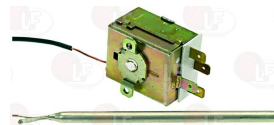

ELETTROBAR REB236043
ELETTROBAR 236043

ELETTROBAR 236022

ELETTROBAR 236027