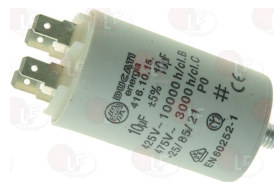

ELETTROBAR REB206002

ELETTROBAR 206002