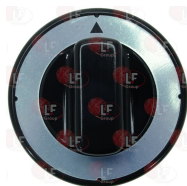

Knobs

3241863 BLACK KNOB $\varnothing$ 70 mm
D shaft hole 6x4.6 mm