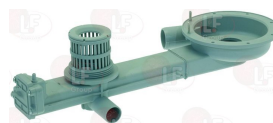

ELETTROBAR 111029

3122839 IMPELLER FOR PUMP X5 $\varnothing$ 93 mm
for Dishwasher (ELETTROBAR)
RIVER50