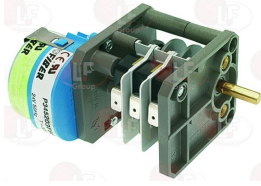

20 minutes cycle
230V 50/60Hz
without pin
for Dishwasher (ELFRAMO) MB520K - 530K - 930K
for Glasswasher/Cupwasher (ELFRAMO) SQ42 - SQ48
SQ55

ELFRAMO 26100011

ELFRAMO

Suitable for:

3322197 CONTROLLER P345 3 CAMS
320 seconds cycle
24V 50/60Hz
square pin \varnothing 5x5 mm
for Dishwasher (ELFRAMO) ET - LP