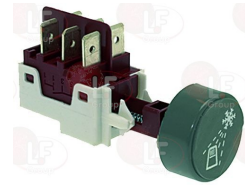

ELFRAMO 28160053

Suitable for:

3319080 HOUSING FOR PUSH-BUTTON GRAY
 mounting hole 28x28 mm - for push-button ø 23 mm

ELFRAMO 28160198

3319202 COLD RINSE SWITCH DOMINO
 16(4)A/250V
 for Glasswasher/Cupwasher (ELFRAMO) BD11 - BD13