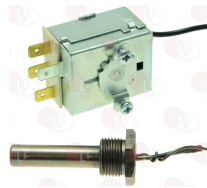

3444213 SINGLE-PHASE THERMOSTAT 60°C

automatic reset
capillary length covered 610 mm - 15A 250V
button bulb $\varnothing$ 9.5x47 mm
thread fitting $\varnothing$ 16.5 mm
for Dishwasher (ELFRAMO)
BE50 - D120 - D30 - D40 - D80
for Dishwasher hood type (ELFRAMO)
C33 - C44 - C66
for Glasswasher/Cupwasher (ELFRAMO)
BD11 - BD13 - BD14 - BD22
for Pan/utensilwashing machines (ELFRAMO)
LP130 - LP70
for Glasswasher/Cupwasher (ELFRAMO) BD46 - BD47
BE50