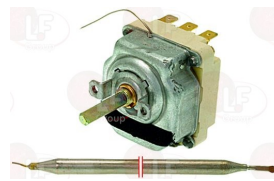

Suitable for:

3444242 THREE-PHASE THERMOSTAT +107°C
with manual reset
covered capillary 850 mm
bulb $\varnothing$ 6x80 mm
for boiler safety
for Dishwasher (ELFRAMO)
D40 - D80F - SQ120 - SQ160 - SQ240 - SQ885
for Dishwasher hood type (ELFRAMO)
C44 - C66 - MRC1100 - MRC1400 - MRC800
for Pan/utensilwashing machines (ELFRAMO) LP61
LP61H - LP70

ELFRAMO 22100002

Suitable for:

3444086 THREE-PHASE THERMOSTAT 108-192°C
D-shaped pin $\varnothing$ 6x4.6 mm
capillary length 900 mm - 10A 400V
bulb $\varnothing$ 6x200 mm

ELFRAMO 00033240

ELFRAMO 22160001

3444084 THREE-PHASE THERMOSTAT 35-85°C
capillary 900 mm
bulb with counterboring $\varnothing$ 9.52x85 mm
10A 400V
D shaft $\varnothing$ 6x4.6 mm
for Dishwasher (ELFRAMO) E500 - MR600

ELFRAMO 00003190

ELFRAMO 00003191

ELFRAMO 22190001

Tubing and hoses

3248059 INLET HOSE
internal $\varnothing$ 70 mm
length 260 mm
for Pan/utensilwashing machines (ELFRAMO)
LP60 - LP70

ELFRAMO 00052900

ELFRAMO 00052901

3248129 INLET HOSE
internal $\varnothing$ 50 - length 160 mm
for Dishwasher (ELFRAMO) D30 - D40 - D80
for Dishwasher hood type (ELFRAMO) C33
for Glasswasher/Cupwasher (ELFRAMO) D50

ELFRAMO 00013827

ELFRAMO 00222217

3248130 INLET HOSE
internal $\varnothing$ 62/65 mm
overall length 530 mm
for Dishwasher (ELFRAMO) C77
for Dishwasher hood type (ELFRAMO) C44 - C66

ELFRAMO 00018312

3248131 PRESSURE HOSE
internal $\varnothing$ 68 mm - length 100 mm
for Dishwasher (ELFRAMO) - Series EN

ELFRAMO 00052850