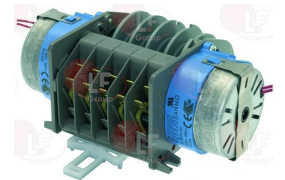

3322144 CONTROLLER P255 5 CAMS

1st cycle 72 seconds
2nd cycle 288 seconds
230V 50/60Hz
for Dishwasher (ELFRAMO) D120 - D40 - D80F
for Dishwasher hood type (ELFRAMO) C33 - C44 - C66