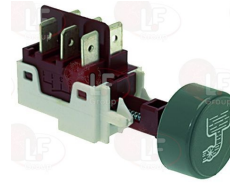

ELFRAMO 28160022

Suitable for:

3319203 DRAIN PUMP SWITCH DOMINO
16(4)A/250V
for Glasswasher/Cupwasher (ELFRAMO) BD11 - BD13
BD22