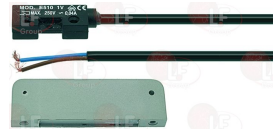

3240141 MAGNETIC MICROSWITCH E5101V

0.04A 250V - NO contact - head 32x13 mm
with magnet 63x19x11 mm
with cable length 900 mm
for Dishwasher (ELFRAMO)
D30
for Glasswasher/Cupwasher (ELFRAMO)
BD11 - BD14 - BD15 - B11 - B15 - Z42
for Pan/utensilwashing machines (ELFRAMO)
KLP60 - LP60
for Dishwasher pull-through (ELFRAMO) ETS15
for Glasswasher/Cupwasher (ELFRAMO)
BE35
BD46 - BD47
for Pan/utensilwashing machines (ELFRAMO) ETE
LP61H