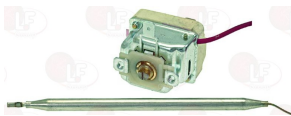

3444243 SINGLE-PHASE THERMOSTAT 35-93°C

covered capillary 1000 mm
bulb $\varnothing$ 6x125 mm
D-shaped pin $\varnothing$ 6x4.6 mm
for boiler setting
for Dishwasher (ELFRAMO)
BE50 - D30 - D40 - D80F
for Dishwasher hood type (ELFRAMO)
C33 - C44 - C66
for Glasswasher/Cupwasher (ELFRAMO)
BD11 - BD13 - BD14 - BD22 - B11 - B14 - B15
for Dishwasher (ELFRAMO) BE40
for Dishwasher hood type (ELFRAMO) CE24 - C34
for Glasswasher/Cupwasher (ELFRAMO)
BE35
BD46 - BD47