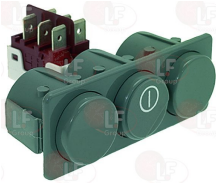

Suitable for:

3319205 SWITCH BLOCK WITH BIPOLAR CHANGEOVER SW.
16(4)A/250V
for Dishwasher (ELFRAMO) D30
for Glasswasher/Cupwasher (ELFRAMO) BD11 - BD13