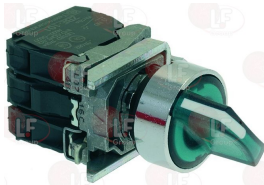

ELFRAMO 28160022

Suitable for:

3319203 DRAIN PUMP SWITCH DOMINO
16(4)A/250V
for Glasswasher/Cupwasher (ELFRAMO) BD11 - BD13
BD22

ELFRAMO 28160043

3319397 GREEN BIPOLAR SWITCH 15A
3 position switch
with lamp 24V - NO contacts
for Dishwasher conveyor type (ELFRAMO) - Series EN