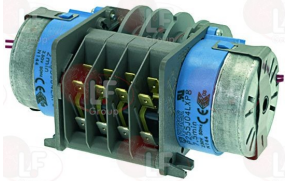

3322166 CONTROLLER P255 4 CAMS

1st cycle 2 minutes
2nd cycle 7.5 minutes
230V 50/60Hz
for Pan/utensilwashing machines (ELFRAMO)
LP130 - LP60 - LP70
for Pan/utensilwashing machines (ELFRAMO) LP61
LP61H