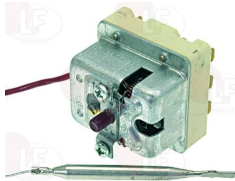

Suitable for:

3444242 THREE-PHASE THERMOSTAT +107°C
with manual reset
covered capillary 850 mm
bulb $\varnothing$ 6x80 mm
for boiler safety
for Dishwasher (ELFRAMO)
D40 - D80F - SQ120 - SQ160 - SQ240 - SQ885
for Dishwasher hood type (ELFRAMO)
C44 - C66 - MRC1100 - MRC1400 - MRC800
for Pan/utensilwashing machines (ELFRAMO) LP61
LP61H - LP70

ELFRAMO 22100002

Suitable for:

3444086 THREE-PHASE THERMOSTAT 108-192°C
D-shaped pin $\varnothing$ 6x4.6 mm
capillary length 900 mm - 10A 400V
bulb $\varnothing$ 6x200 mm