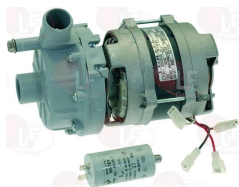

Suitable for:

ELFRAMO

Suitable for:

3122744 ELECTRIC PUMP 0.50HP
inlet $\varnothing$ 1" F - outlet $\varnothing$ 1" F
0.50HP 230V 50Hz - motor revolutions 2900
capacitor 10 μ F
prevalence 5-38 m - flow rate 5-40 L/min
for pressure increase
for Dishwasher (ELFRAMO)
SQT80 - SQ120 - SQ160 - SQ240 - SQ885
for Dishwasher hood type (ELFRAMO)
C44 - C66
for Pan/utensilwashing machines (ELFRAMO)
LP70
for Dishwasher hood type (ELFRAMO) CE24 - C34

ELFRAMO 00002580
ELFRAMO 20160054

ELFRAMO 20160001

ELFRAMO 20160002

3122571 ELECTRIC PUMP 2/102/FA15 0.34HP
inlet external $\varnothing$ 38 mm - outlet external $\varnothing$ 39 mm
0.34HP 230/240V 50/60Hz motor revolutions 2750
capacitor 6 μ F
for Dishwasher (ELFRAMO) BE40

ELFRAMO 20160040

3122572 ELECTRIC PUMP 2/123/FA30 0.79HP
inlet external $\varnothing$ 38 mm - outlet external $\varnothing$ 39 mm
0.79HP 230V 50Hz 3A - motor revolutions 2750
capacitor 10 μ F
for Dishwasher (ELFRAMO) BE50

ELFRAMO 20160042

3122756 ELECTROPUMP LGB ZF119LH 0.20HP
inlet external $\varnothing$ 28 mm - outlet external $\varnothing$ 26 mm
0.20HP 230V 50Hz 0.7A - capacitor 5 μ F
for Dishwasher (ELFRAMO) D80 - MRS400
for Dishwasher hood type (ELFRAMO) C33

ELFRAMO 20160048

3122669 HOUSING FOR PUMP ZF170
inlet/outlet external $\varnothing$ 26mm
for Glasswasher/Cupwasher (ELFRAMO)
BD14 - B14 - B15
for Dishwasher (ELFRAMO) BE35
for Glasswasher/Cupwasher (ELFRAMO)
BD11DGT
BD46 - BD47

ELFRAMO 20161002

5060341 IMPELLER FOR PUMP ZF119SX
external $\varnothing$ 67 mm
for Dishwasher (ELFRAMO) BE35

ELFRAMO 00210037