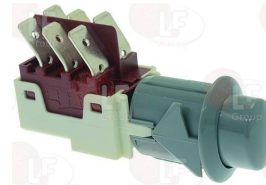

Suitable for:

3319182 DRAIN PUMP SWITCH DOMINO
for Dishwasher (ELFRAMO) SQ120 - SQ160 - SQ260
SQ882 - SQ885
for Glasswasher/Cupwasher (ELFRAMO) SQ42 - SQ48
SQ55

ELFRAMO 28160022

Suitable for:

3319203 DRAIN PUMP SWITCH DOMINO
16(4)A/250V
for Glasswasher/Cupwasher (ELFRAMO) BD11 - BD13
BD22

ELFRAMO 28160043

3319397 GREEN BIPOLAR SWITCH 15A
3 position switch
with lamp 24V - NO contacts
for Dishwasher conveyor type (ELFRAMO) - Series EN

ELFRAMO 00061100

ELFRAMO 6110

3319398 GREY THREE-POLES SWITCH 16A 250V
for Glasswasher/Cupwasher (ELFRAMO) BD14

ELFRAMO 28160040

3319653 PUSH-BUTTON DOMINO 1 POSITION
for Dishwasher hood type (ELFRAMO) C33
for Glasswasher/Cupwasher (ELFRAMO) BD14

ELFRAMO 28160038

ELFRAMO 28160039

3319652 PUSH-BUTTON DOMINO 1 POSITION BD14
for Dishwasher hood type (ELFRAMO) C33
for Glasswasher/Cupwasher (ELFRAMO) BD14

ELFRAMO 28160041

3319569 REGENERATION SWITCH
for Dishwasher (ELFRAMO) D35
for Glasswasher/Cupwasher (ELFRAMO) D40I

ELFRAMO 28160045

3319181 START SWITCH DOMINO
for Dishwasher (ELFRAMO) SQ120 - SQ160 - SQ240
SQ882 - SQ885
for Dishwasher hood type (ELFRAMO) C44 - C66
for Glasswasher/Cupwasher (ELFRAMO) SQ42 - SQ48
SQ55
for Pan/utensilwashing machines (ELFRAMO) LP60
LP70

ELFRAMO 28160020