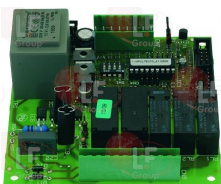

ELFRAMO 25192225

3390318 ELECTRONIC BASE BOARD
coil 230V 50/60Hz
for Dishwasher hood type (ELFRAMO)
C34 - C44 - C66
for Dishwasher (ELFRAMO)
D120DGT - D30 - D45DGT
for Glasswasher/Cupwasher (ELFRAMO)
BD11DGT
BD46 - BD47