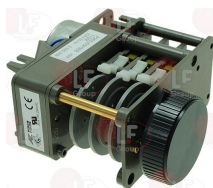

Suitable universal spare parts may not be included

Contact thermostats

3443032 CONTACT THERMOSTAT 105°C 15A 250V
 with manual reset - for boiler
 for all models
 for Dishwasher (ELVIOMEX-ALFA)
 for Dishwasher (ELVIOMEX-ALFA) VERGINA50

ELVIOMEX-ALFA HLE.00.00056

ELVIOMEX-ALFA 003.00.00056

Controllers and changeover switches

3322206 PROGRAMMER 79003F3 3 CAMS
 cycle 120 seconds
 230V 50Hz
 complete with knob
 for all models
 for Dishwasher (ELVIOMEX-ALFA)