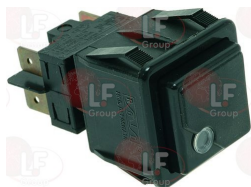

ELVIOMEX-ALFA HLE.00.00009

ELVIOMEX-ALFA 003.00.00009

3319228 BLACK BIPOLAR PUSH-BUTTON
NO bipolar contacts 16A 250V
temperature max 120°C
mounting hole 29x29 mm
for Glasswasher/Cupwasher (ELVIOMEX-ALFA)
BARLINE35 - EUROLINE40