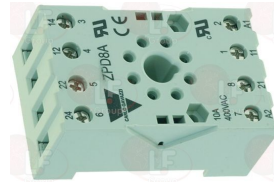

ELVIOMEX-ALFA HLE.00.00034

ELVIOMEX-ALFA 003.00.00034

Rinse aid pumps and accessories

3090054 HYDRAULIC RINSE AID INJECTOR
regulation screw capacity and starting impulse
for ATA and ZANUSSI new series