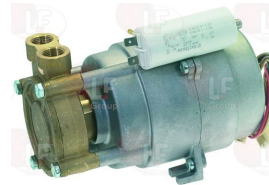

EMMEPI 8C1465

3122738 ELECTRIC PUMP LGB PS45DX 0.50HP
inlet $\varnothing$ 3/8" F - outlet $\varnothing$ 3/8" F
0.50HP 230V 50Hz - capacitor 8 μ F
for pressure increase