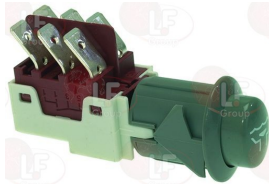

EMMEPI 8C0306

Suitable for:

EMMEPI

3319653 PUSH-BUTTON DOMINO 1 POSITION

EMMEPI 8C0141

Suitable for:

3319652 PUSH-BUTTON DOMINO 1 POSITION BD14

EMMEPI 8C0155