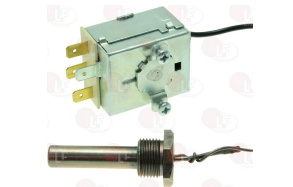

Suitable for:

Suitable for:

3444197 SINGLE PHASE THERMOSTAT 0-90°C
15A 250V
covered capillary 1000 mm
bulb $\varnothing$ 6.5x98 mm
D-shaped pin $\varnothing$ 6x4.6 mm

3444211 SINGLE-PHASE THERMOSTAT 0-90°C
covered capillary 1000 mm
bulb $\varnothing$ 6.5x100 mm.
with adapter nipple gland $\varnothing$ 3/8
15A 250V
D shaft $\varnothing$ 6x4.6 mm

EMMEPI 907110

EMMEPI 808572

EMMEPI 809256

3444133 SINGLE-PHASE THERMOSTAT 30-90°C
covered capillary 2200 mm
bulb $\varnothing$ 6.5x95 mm
15A 250V
D shaft $\varnothing$ 6x4.6 mm

3444243 SINGLE-PHASE THERMOSTAT 35-93°C
covered capillary 1000 mm
bulb $\varnothing$ 6x125 mm
D-shaped pin $\varnothing$ 6x4.6 mm
for boiler setting

EMMEPI 907100

EMMEPI 809260

3444213 SINGLE-PHASE THERMOSTAT 60°C
automatic reset
capillary length covered 610 mm - 15A 250V
button bulb $\varnothing$ 9.5x47 mm
thread fitting $\varnothing$ 16.5 mm

3060087 BRASS NUT $\varnothing$ 3/8"

EMMEPI 809318

EMMEPI 902100

3444242 THREE-PHASE THERMOSTAT +107°C
with manual reset
covered capillary 850 mm
bulb $\varnothing$ 6x80 mm
for boiler safety

3444084 THREE-PHASE THERMOSTAT 35-85°C
capillary 900 mm
bulb with counterboring $\varnothing$ 9.52x85 mm
10A 400V
D shaft $\varnothing$ 6x4.6 mm

EMMEPI 809257

EMMEPI 8C1134