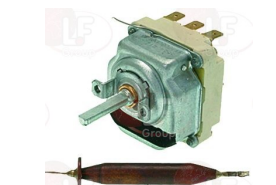

EMMEPI 809257

EMMEPI 8C1134

Suitable for:

EMMEPI

Suitable for:

Tubing and hoses

3248059 INLET HOSE
internal \varnothing 70 mm
length 260 mm

EMMEPI 8C1679