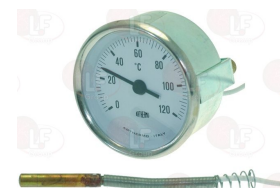

EMMEPI 815215

3441066 WHITE TELETHERMOMETER $\varnothing$ 60 mm 0-120°C
covered capillary 1500 mm
bulb $\varnothing$ 6x34 mm
sliding fitting M10