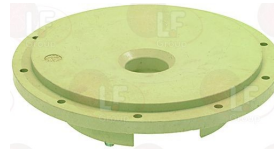

EMMEPI 8C0629

3122726 FLANGE FOR PUMP