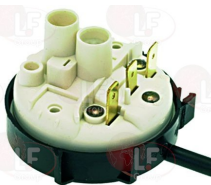

EMMEPI 905275

3320091 PRESSURE SWITCH 1 LEVEL
calibration 46/26 mm
250V 16(4)A