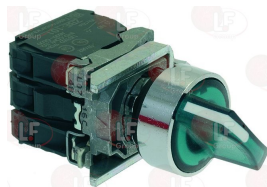

3319335 DOMINO BUTTON 3 POSITIONS

EMMEPI 8C0150

3319617 DOUBLE CONTACT SWITCH 16A 250V

EMMEPI 809021

3319397 GREEN BIPOLAR SWITCH 15A
3 position switch
with lamp 24V - NO contacts

EMMEPI 8C0434

3319398 GREY THREE-POLES SWITCH 16A 250V