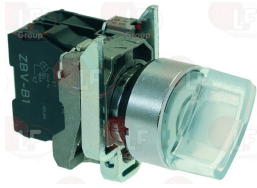

EMMEPI 809338

3319332 WATER INLET SWITCH