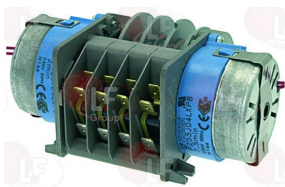

Suitable for:

EMMEPI

3322166 CONTROLLER P255 4 CAMS

1st cycle 2 minutes
2nd cycle 7.5 minutes
230V 50/60Hz