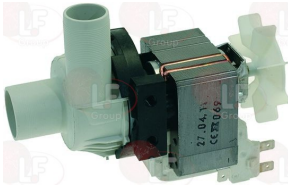

Drain pumps

3122000 DRAIN ELECTRIC PUMP 40W 230V 50Hz
inlet external \varnothing 30 mm - output external \varnothing 22 mm

EMMEPI 809670

3122402 DRAIN ELECTRO-PUMP 80W 230V 50Hz
inlet external \varnothing 24 mm - outlet external \varnothing 24 mm

EMMEPI 809563

EMMEPI 809735

3122404 DRAIN PUMP HANNING BE28B4-178
external inlet \varnothing 30 mm - external outlet \varnothing 24 mm
100W 230V 50Hz

EMMEPI 809563

EMMEPI 809735

3122370 DRAIN PUMP 100W 220/230V
inlet external \varnothing 30 mm - outlet external \varnothing 21 mm