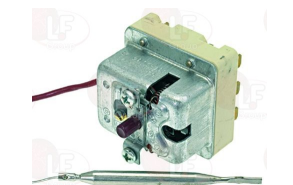

EMMEPI 809257

EMMEPI 8C1134

Suitable for:

EMMEPI

Suitable for:

Tubing and hoses

3248059 INLET HOSE
internal \varnothing 70 mm
length 260 mm

EMMEPI 8C1679