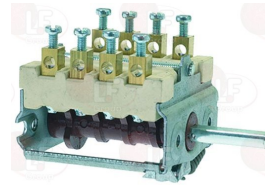

EMMEPI C00218

3057216 SELECTOR SWITCH 0-1 POSITIONS
contact capacity 16A 230V - max 150°C
D-shaped pin 6x4.6 mm