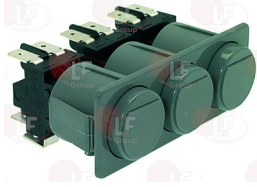

EMMEPI 818181

EMMEPI

Suitable for:

3319191 TRIPLE SWITCH BLOCK DOMINO

EMMEPI 809249

Suitable for:

3319183 TRIPLE SWITCH DOMINO
2 switches + 1 button

EMMEPI 809338