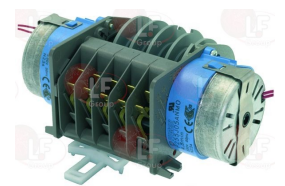

3322144 CONTROLLER P255 5 CAMS

1st cycle 72 seconds
2nd cycle 288 seconds
230V 50/60Hz