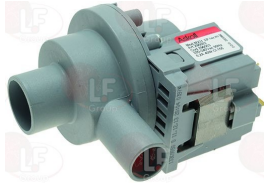

Drain pumps

3122000 DRAIN ELECTRIC PUMP 40W 230V 50Hz
inlet external \varnothing 30 mm - output external \varnothing 22 mm

EMMEPI 809670

3122402 DRAIN ELECTRO-PUMP 80W 230V 50Hz
inlet external \varnothing 24 mm - outlet external \varnothing 24 mm