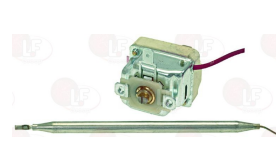

EMMEPI 907110

EMMEPI 808572

EMMEPI 809256

3444133 SINGLE-PHASE THERMOSTAT 30-90°C
covered capillary 2200 mm
bulb $\varnothing$ 6.5x95 mm
15A 250V
D shaft $\varnothing$ 6x4.6 mm

3444243 SINGLE-PHASE THERMOSTAT 35-93°C
covered capillary 1000 mm
bulb $\varnothing$ 6x125 mm
D-shaped pin $\varnothing$ 6x4.6 mm
for boiler setting

EMMEPI 907100

EMMEPI 809260

3444213 SINGLE-PHASE THERMOSTAT 60°C
automatic reset
capillary length covered 610 mm - 15A 250V
button bulb $\varnothing$ 9.5x47 mm
thread fitting $\varnothing$ 16.5 mm

3060087 BRASS NUT $\varnothing$ 3/8"