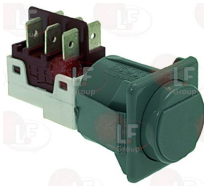

EMMEPI 8C0351

3243838 WASH ARM ASSEMBLY SUPPORT

EMMEPI 900033

3243848 WASH ARM 370 mm

EMMEPI 901716

Switches

3319201 BIPOLAR CHANGE OVER SWITCH 1 POSITION
16(4)A/250V

EMMEPI 8C0657