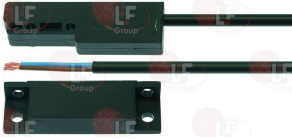

EMMEPI

3240141 MAGNETIC MICROSWITCH E5101V
0.04A 250V - NO contact - head 32x13 mm
with magnet 63x19x11 mm
with cable length 900 mm

EMMEPI 8C0129

Suitable for:

EMMEPI

3240204 MAGNETIC MICROSWITCH E5301C
 0.4A 250V - contact NO - head 65x20x9 mm
 with magnet 63x19x11 mm
 with cable length 1900 mm