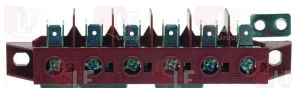

Terminal blocks

3247009 6-POLE TERMINAL BLOCK FV122/B 40A 600V
for cable max 6 mm²
operating temperature 150°C
nominal voltage 450 V