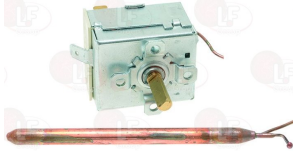

Suitable for:

Suitable for:

3444197 SINGLE PHASE THERMOSTAT 0-90°C
15A 250V
covered capillary 1000 mm
bulb $\varnothing$ 6.5x98 mm
D-shaped pin $\varnothing$ 6x4.6 mm

3444211 SINGLE-PHASE THERMOSTAT 0-90°C
covered capillary 1000 mm
bulb $\varnothing$ 6.5x100 mm.
with adapter nipple gland $\varnothing$ 3/8
15A 250V
D shaft $\varnothing$ 6x4.6 mm