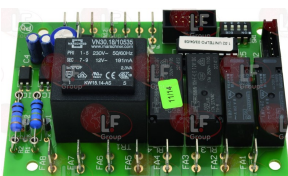

EMMEPI 809563

EMMEPI 809735

3122404 DRAIN PUMP HANNING BE28B4-178
external inlet \varnothing 30 mm - external outlet \varnothing 24 mm
100W 230V 50Hz

EMMEPI 809563

EMMEPI 809735

3122370 DRAIN PUMP 100W 220/230V
inlet external \varnothing 30 mm - outlet external \varnothing 21 mm

EMMEPI 902341

3122443 DRAIN PUMP 22W 230V 50Hz
inlet external \varnothing 30 mm - outlet external \varnothing 22 mm

EMMEPI 8C0143

Electronic controllers

2111394 THERMOSTAT DIGITAL 12/24V

EMMEPI E25110038

Electronic printed-circuit boards

3390315 CONTROLLER BOARD

EMMEPI E22110015

Feet

3313088 COMPLETE FOOT \varnothing 2" H 200
with set screw

EMMEPI 809690

Filters

3160222 FILTER RING NUT

EMMEPI 902850