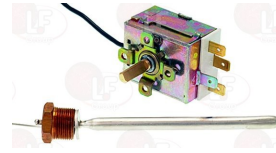

Suitable for:

Suitable for:

3444197 SINGLE PHASE THERMOSTAT 0-90°C
15A 250V
covered capillary 1000 mm
bulb $\varnothing$ 6.5x98 mm
D-shaped pin $\varnothing$ 6x4.6 mm

3444211 SINGLE-PHASE THERMOSTAT 0-90°C
covered capillary 1000 mm
bulb $\varnothing$ 6.5x100 mm.
with adapter nipple gland $\varnothing$ 3/8
15A 250V
D shaft $\varnothing$ 6x4.6 mm