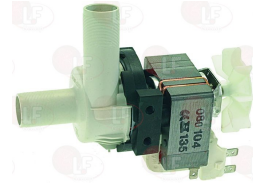

Drain pumps

3122000 DRAIN ELECTRIC PUMP 40W 230V 50Hz
inlet external \varnothing 30 mm - output external \varnothing 22 mm

EMMEPI 809670

3122402 DRAIN ELECTRO-PUMP 80W 230V 50Hz
inlet external \varnothing 24 mm - outlet external \varnothing 24 mm