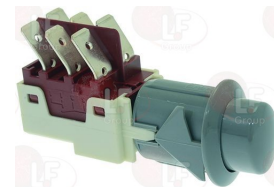

3319335 DOMINO BUTTON 3 POSITIONS

EMMEPI 8C0150

3319617 DOUBLE CONTACT SWITCH 16A 250V

EMMEPI 809021

3319397 GREEN BIPOLAR SWITCH 15A
3 position switch
with lamp 24V - NO contacts

EMMEPI 8C0434

3319398 GREY THREE-POLES SWITCH 16A 250V