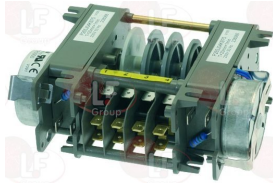

Controllers and changeover switches

3322613 CONTROL SELECTOR P265 4 CAMS

1st cycle 60 seconds
2nd cycle 20 minutes
230V 50/60Hz
2 motors