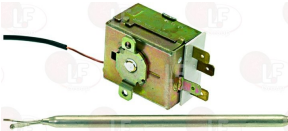

Thermostats

3444612 SINGLE-PHASE THERMOSTAT FOR BOILER 85°C

15A 250V
covered capillary 600 mm
bulb $\varnothing$ 6x120 mm