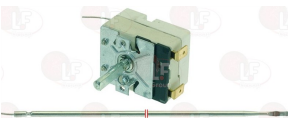

D-shaped pin \varnothing 6x4.6 mm
capillary 950 mm - 16A 250V
bulb \varnothing 3x160 mm

FALCON 531139110

FALCON 531750500

FALCON 5391103700

FALCON 731910500

Tubing and hoses

3248043 OUTLET HOSE

internal \varnothing 53 and 50 mm
overall length 150 mm