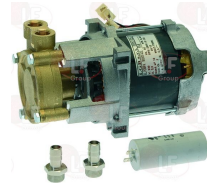

FALCON 738603380

3122454 ELECTROPUMP LGB PS46RH 0.60HP
inlet $\varnothing$ 3/8"F - outlet $\varnothing$ 3/8"
0.60HP 230V 50Hz 2.5A - Rpm 2800
capacitor 10 μ F
with 2 hose-end fittings $\varnothing$ 3/8"x 12mm
for pressure increase