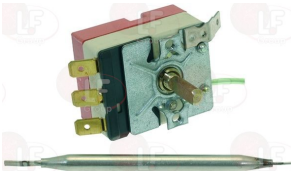

Suitable for:

3444612 SINGLE-PHASE THERMOSTAT FOR BOILER 85°C
15A 250V
covered capillary 600 mm
bulb $\varnothing$ 6x120 mm

HOBART E236043

HOBART 139321-532

Suitable for:

3444602 SINGLE-PHASE THERMOSTAT 0-85°C
for tank
covered capillary 600 mm
button bulb $\varnothing$ 14x31 mm
16A 250V
D shaft $\varnothing$ 6x4.6 mm

HOBART E236042

HOBART 139321-20

3444719 SINGLE-PHASE THERMOSTAT 30-85°C
covered capillary 850 mm
bulb $\varnothing$ 6x94 mm
D-shaped pin $\varnothing$ 6x4.6 mm

HOBART 371450-15

3444274 SINGLE-PHASE THERMOSTAT 93°C
screw adjustment
covered capillary 2200 mm
bulb $\varnothing$ 4x200 mm
16A 250V
for Dishwasher (HOBART) FE11 - FE26
for Dishwasher hood type (HOBART) AMX - AUX - HE HX
for Glasswasher/Cupwasher (HOBART) - Series FX Series GX

HOBART 228505

HOBART 886638

Tubing and hoses

3248211 INLET SLEEVE
for Dishwasher (HOBART) - Series FX - Series GX

HOBART 227751

HOBART 886640

3248212 CAP FOR INLET SLEEVE
for Dishwasher (HOBART) - Series FX - Series GX

HOBART 227883

3248605 PUMP OUTLET HOSE
internal $\varnothing$ 33 mm

HOBART 139321-110

3349476 PUMP OUTLET HOSE
internal $\varnothing$ 47-54 mm
overall length 315 mm

HOBART 28782