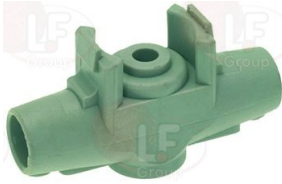

Suitable for:

HOBART

Suitable for:

Wash and rinse arms for warewashers

3243976 BODY FOR RINSE IMPELLER
without bushes

HOBART 139321-948

3243977 PIN FOR TURNING ARM
for Dishwasher (HOBART) ECOMAX 683