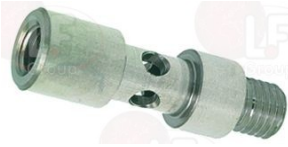

HOBART E327006

HOBART 139321-113

3243986 WASH NUT