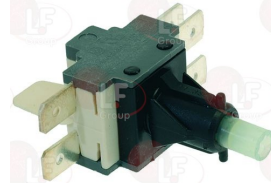

6227060 PUSH-BUTTON ROUND SATIN SILVER ø 21 mm

HOBART E227060

HOBART

Suitable for:

5020280 SWITCH CHANGE-OVER 2-POLE
for Dishwasher (HOBART)
ECOMAX600HE

HOBART E80804

3319428 SWITCH PUSH-BUTTON

HOBART 324266-1