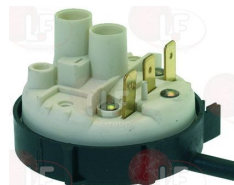

HOBART 371450-8

3320233 PRESSURE SWITCH 1 LEVEL
calibration 170/140 mm