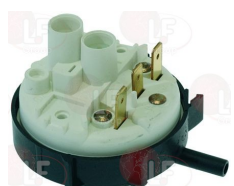

HOBART 371450-9

3320103 PRESSURE SWITCH 2 LEVELS
1st level calibration 35/20 mm
2nd level calibration 80/60 mm
for UK market productions
for Dishwasher hood type (HOBART) AMX - AUX