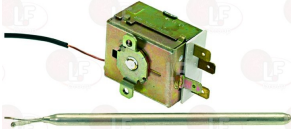

Suitable for:

3444612 SINGLE-PHASE THERMOSTAT FOR BOILER 85°C
15A 250V
covered capillary 600 mm
bulb $\varnothing$ 6x120 mm