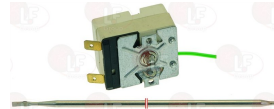

HOBART 371450-15

3444274 SINGLE-PHASE THERMOSTAT 93°C
screw adjustment
covered capillary 2200 mm
bulb $\varnothing$ 4x200 mm
16A 250V
for Dishwasher (HOBART) FE11 - FE26
for Dishwasher hood type (HOBART) AMX - AUX - HE HX
for Glasswasher/Cupwasher (HOBART) - Series FX Series GX