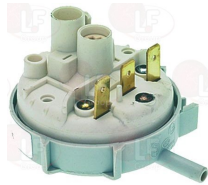

HOBART 139321-23

HOBART 139321-833

3320020 PRESSURE SWITCH 1 LEVEL
calibration 110/60 mm
250V 16A
max operating temperature 85°C