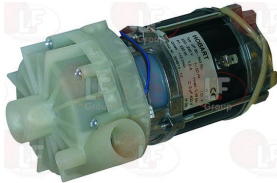

3122694 ELECTRIC PUMP UP60-343RU 0.29HP
inlet external $\varnothing$ 28 mm - outlet external $\varnothing$ 25 mm
0.29HP 230V 50Hz - capacitor 5 μ f
for Dishwasher hood type (HOBART) AMX - AUX