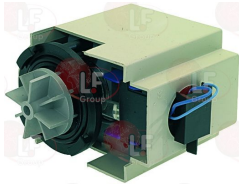

HOBART 01-297682-1

HOBART 165653-1

HOBART 883993-1

Suitable for:

HOBART

Suitable for:

3122828 DRAIN PUMP GRE 220V 50Hz

HOBART 327450-1