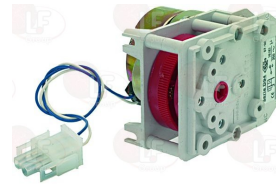

HOBART 139321-225

Suitable for:

3322115 **REGENERATION CONTROLLER 1 CAM**
40 seconds cycle
220/240V 50/60Hz