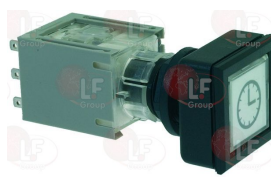

HOBART 324266-1

HOBART 897902

3319269 TIMER PUSH-BUTTON KIT
250V 6A