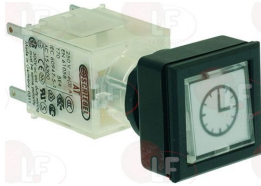

6227060 PUSH-BUTTON ROUND SATIN SILVER ø 21 mm

HOBART E227060

HOBART

Suitable for:

5020280 SWITCH CHANGE-OVER 2-POLE
for Dishwasher (HOBART)
ECOMAX600HE

HOBART E80804

3319428 SWITCH PUSH-BUTTON

HOBART 324266-1