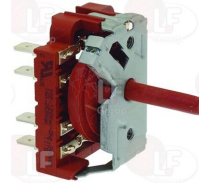

HOBART 900086

3057049 SELECTOR SWITCH 4-POLE 16A 250V