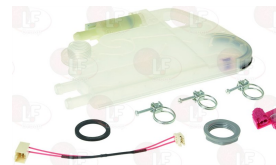

HOBART 01-297510-1
HOBART 775540-1

HOBART 01-297695-001
HOBART 775540-11

HOBART 01-297695-1