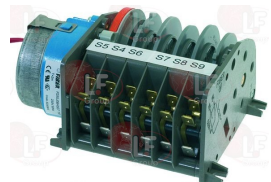

HOBART E238066

3322609 CONTROLLER PWE5 3 CAMS
150 seconds cycle
230V 50/60Hz
without pin
former model 600/636/5200

HOBART 139321-226

3322240 CONTROLLER P255 6 CAMS
120 seconds cycle
220/240V 50/60Hz
for Dishwasher (HOBART) FE
for Dishwasher hood type (HOBART) HE