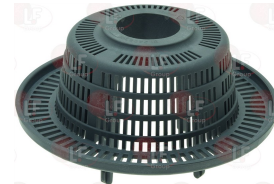

HOBART 139321-50

5064508 FILTER ø 136 mm
for Glasswasher/Cupwasher (HOBART) ECOMAX502