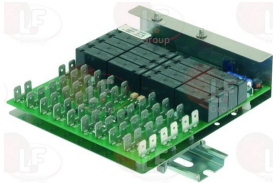

HOBART E215029

HOBART 215029

Suitable for:

3390195 HOOD MICROPROCESSOR RIVER NM
for Dishwasher (HOBART)
ECOMAX 683
ECOMAX 683

HOBART 139321-688

3446202 TIMER BOARD
with connection diagram
for Dishwasher (HOBART) - Series FX - Series GX
for Dishwasher hood type (HOBART) - Series HX