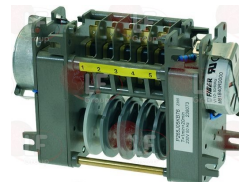

HOBART 323936-5

3322262 CONTROLLER P265 5 CAMS
1st cycle 72 seconds
2nd cycle 20 seconds
230V 50Hz