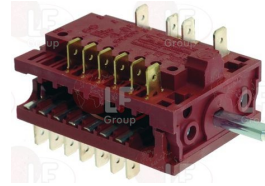

HOBART 300177

HOBART 905109

3057327 SELECTOR SWITCH FOR PROGRAM SELECTION
for Dishwasher (HOBART) FX - GX
for Dishwasher hood type (HOBART) AMX - HX