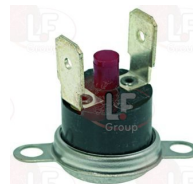

HOBART 139321

HOBART 139321-588

HOBART 139588

3444607 CONTACT THERMOSTAT 110°C
with manual reset
for Dishwasher hood type (HOBART)
AM12