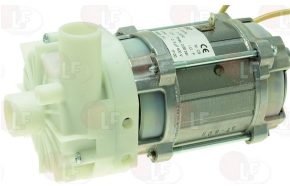

HOBART 774047-1

3122750 ELECTRIC PUMP HANNING UP30 0.15HP
outlet external ø 26 mm
0.15HP 230V 50Hz - capacitor 4 µf
for Dishwasher (HOBART) - Series FX - Series GX

HOBART 775465-1

HOBART 897929

3122334 ELECTRIC PUMP HOBART UP60 0.33HP
inlet external ø 28 mm - outlet external ø 26 mm
0.33HP 230V 50Hz 1.2A - capacitor 5 µf
flow rate 150 l/min.
for Dishwasher (HOBART) FE - Series FX - Series GX
for Dishwasher hood type (HOBART) HE - HX