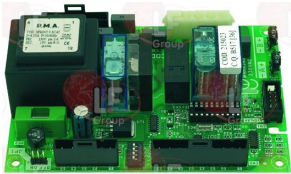

Electronic printed-circuit boards

3390194 CABLE FLAT 10-POLE 3100 mm
for Dishwasher (HOBART)
ECOMAX701L

HOBART 139321

HOBART 139451

HOBART 80933

3390034 CIRCUIT BOARD
without EPROM
dimensione 135x100 mm
for Dishwasher (HOBART)
ECOMAX661
ECOMAX 683