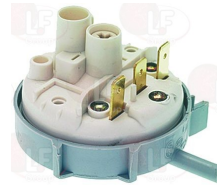

Pins

3743859 BOTTOM WATER INLET PIPE

HOBART 983560

5055224 PIN FOR RINSE ARM ASSEMBLY 29 mm
for Dishwasher hood type (HOBART) ECOMAX602-10
ECOMAX602-11 - ECOMAX612-10
for Glasswasher/Cupwasher (HOBART) ECOMAX502

HOBART 01-240095-001

HOBART 01-240095-1

HOBART 240095-1

Pressure switches

7101901 PRESSURE SWITCH 0-50 mbar 0.5-3.5Vdc

HOBART 00-775866-002

HOBART 775866-2

3320044 PRESSURE SWITCH 0/30 mBAR
1 level

HOBART 775866-1

3320019 PRESSURE SWITCH 1 LEVEL
calibration 55/35 mm
250V 16A
max operating temperature 85°C

HOBART 139321-23

HOBART 139321-833

3320020 PRESSURE SWITCH 1 LEVEL
calibration 110/60 mm
250V 16A
max operating temperature 85°C

HOBART

3320029 PRESSURE SWITCH 1 LEVEL
calibration 40/20 mm
250V 16A
max operating temperature 85°C
for Dishwasher hood type (HOBART)
ECOMAX663

HOBART 69850

3320108 PRESSURE SWITCH 1 LEVEL
calibration 35/20 mm

HOBART 231981-3

HOBART 378758-3