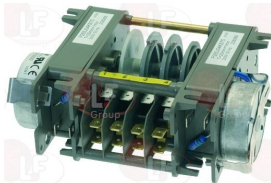

Controllers and changeover switches

3322613 CONTROL SELECTOR P265 4 CAMS
1st cycle 60 seconds
2nd cycle 20 minutes
230V 50/60Hz
2 motors
for Dishwasher (HOBART)
ECOMAX500 - ECOMAX501

HOBART E238066

3322609 CONTROLLER PWE5 3 CAMS
150 seconds cycle
230V 50/60Hz
without pin
former model 600/636/5200