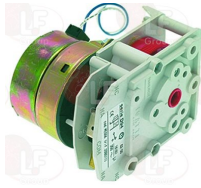

HOBART 323936-5

3322262 CONTROLLER P265 5 CAMS
1st cycle 72 seconds
2nd cycle 20 seconds
230V 50Hz

HOBART 139321-535

HOBART

Suitable for:

3322605 **CONTROLLER 9449 1 CAM**
40 seconds cycle
220/240V 50/60Hz
without pin