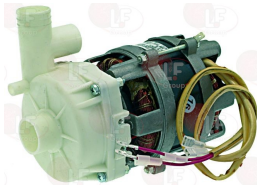

HOONVED 33542

HOONVED 8455

3122024 SEAL MECHANICAL FOR SHAFT $\varnothing$ 12 mm
metal seal $\varnothing$ internal 11 mm - $\varnothing$ external 24 mm
height 15.5 mm
back. element $\varnothing$ internal 14 mm - $\varnothing$ external 24 mm
height 8 mm