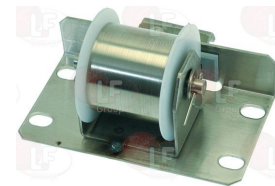

HOONVED H391332

HOONVED 391332

3250044 LOWER DOOR SAFETY SPRING
external $\varnothing$ 14x193 mm
for GL

HOONVED H450222

HOONVED 450222

3250183 SPRING FITTING BUSHING FOR DOOR LEVER
for DISHWASHER ST43E-DP35E