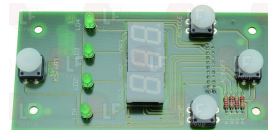

Suitable for:

HOONVED

Suitable for:

Drain pumps

3122181 DRAIN ELECTRO-PUMP 100W 220V 50Hz
inlet external $\varnothing$ 30 mm - outlet external $\varnothing$ 23 mm

HOONVED H100342

3122270 DRAIN ELECTRO-PUMP 100W 230V 50Hz
inlet external $\varnothing$ 30 mm - outlet external $\varnothing$ 23 mm
for Dishwasher (HOONVED) APS53 - APS60
for Glasswasher/Cupwasher (HOONVED) APS43 - APS48

HOONVED 31623

3122369 DRAIN PUMP 100W 230V 50Hz
inlet external $\varnothing$ 30 mm - outlet external $\varnothing$ 21 mm

HOONVED H100803

5047109 ELECTROPUMP DRAIN 30W 230V 50Hz
inlet $\varnothing$ 30 mm - outlet $\varnothing$ 24 mm
for DISHWASHER BC 2/3/33 E/EA - BHC 25/30/433 - LB 200/215
for Dishwasher (HOONVED) APS53 - APS60 - C53DE C53E - C60DE - C60E - ST53DE - ST53E - ST60DE ST60E
for Glasswasher/Cupwasher (HOONVED) APS43 - APS43E APS48 - APS48E - C43E - C46E - ST43DE - ST43E ST48DE - ST48E

HOONVED 100893

HOONVED 35093

Electronic printed-circuit boards

5028109 CIRCUIT BOARDS SOFTSTART
dimensions 100x100 mm
for Dishwasher (HOONVED)
since 1/09/07
ST43E - ST48E - ST53E - ST60E

HOONVED 121307

HOONVED 37577

3390087 CONTROL BOARD
dimensions 126x62 mm

HOONVED H121284

HOONVED 121284

HOONVED 121304

3390367 CONTROL BOARD

HOONVED H121296

5024458 CONTROL BOARD HORIZONTAL 4 KEYS
dimensions 185x35 mm

HOONVED 36339