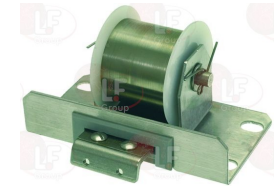

HOONVED H391331

HOONVED 391331

3250161 DOOR SPRING 40 mm
flowrate 5.5 kg
for COMENDA AC-NE-NG
for HOONVED C98-EDT85-EDT100-EDT140-EDT170-EDT200