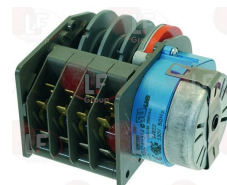

HOONVED H120262

5018642 CONTROLLER P25 4 CAMS
120 seconds cycle
230V 50/60Hz