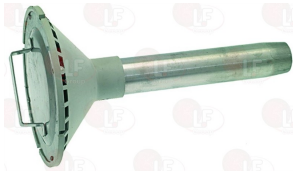

HOONVED 20923

3316021 GASKET FOR DRAIN ASSEMBLY $\varnothing$ 1"1/2
outer $\varnothing$ 68 mm - $\varnothing$ 48 mm - thickness 2 mm