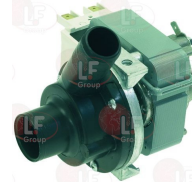

HOONVED

Suitable for:

Drain pumps

3122181 DRAIN ELECTRO-PUMP 100W 220V 50Hz
inlet external \varnothing 30 mm - outlet external \varnothing 23 mm

HOONVED H100342

3122270 DRAIN ELECTRO-PUMP 100W 230V 50Hz
inlet external \varnothing 30 mm - outlet external \varnothing 23 mm
for Dishwasher (HOONVED) APS53 - APS60
for Glasswasher/Cupwasher (HOONVED) APS43 - APS48