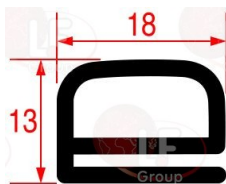

HOONVED 200216

HOONVED 36926

5036097 GASKET FOR DOOR 590 mm
for Dishwasher (HOONVED)
since 1/01/06
C60