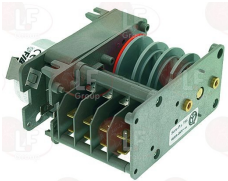

HOONVED 30347

HOONVED 31882

3322095 CONTROLLER P265 4 CAMS
120 seconds cycle
230V 50/60Hz
without pin
for Dishwasher (HOONVED) C53 - C60
for Glasswasher/Cupwasher (HOONVED) CR43 - CR48
C35 - C43 - C48