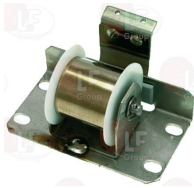

HOONVED 34927

3242150 DOOR SPRING MODEL BBSR46
carrying capacity 4 kg

HOONVED H391309

HOONVED 391309

3250043 DOOR SPRING 40 mm
load capacity: kg 5