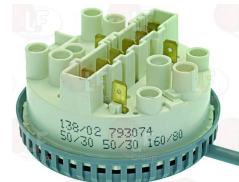

HOONVED H130632

HOONVED 130632

7104557 PRESSURE SWITCH 1 LEVEL
calibration 190/40 mm
250V 16A

HOONVED H130635

HOONVED 130635

3320037 PRESSURE SWITCH 3 LEVELS
1st level calibration 50/30 mm
2nd level calibration 50/30 mm
3rd level calibration 160/80 mm
250V 16(4)A