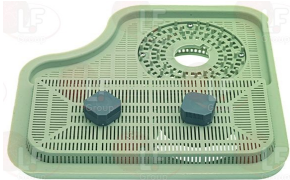

HOONVED 21574

3160210 DRAIN PUMP FILTER ø 24x90 mm
for Dishwasher (HOONVED) APS53 - APS60
for Glasswasher/Cupwasher (HOONVED) APS48

HOONVED 31622

3160177 COMPLETE WASH TANK FILTER ø 205x205 mm
complete with spring and overflow pipe
for Dishwasher (HOONVED) INDY53F - INDY60F - STS53
UNI53 - UNI60
for Glasswasher/Cupwasher (HOONVED) INDY43F
INDY48F - STS43 - STS48 - UNI43 - UNI48