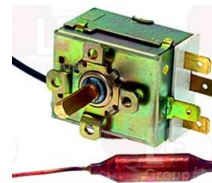

HOONVED H120522

HOONVED 120522

5018562 THERMOSTAT KIT FOR FIRST SERIES "C"
kit including: thermostat operations 0-90°C;
safety thermostat 105°C fixing bracket
for Glasswasher/Cupwasher (HOONVED) CR43 - CR48
C43 - C46 - C48 - C53 - C60 - Series STS