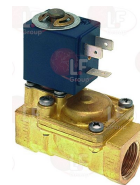

HOONVED H120122

HOONVED 120122

3120057 SOLENOID VALVE L182B31 ø 1/2" FF 230V
EX L180
for water
NC
max. temperature 100°C
max. pressure differential 16 bar
coil 230V 50/60Hz