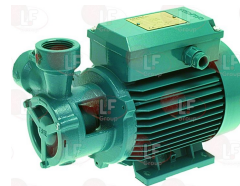

HOONVED 34194

HOONVED

Suitable for:

3122059 IMPELLER \varnothing 80 mm
for DISH WASHER Bonnet 150LD

HOONVED 26205

3122713 HOUSING FOR PUMP LGB ZF140SX

HOONVED 35496

3122153 ELECTRIC PUMP TM61E 0.45HP
inlet \varnothing 1" F - outlet \varnothing 1" F
0.45HP 230V 50Hz 2.3A - motor revolutions 2900
capacitor 10 μ f - flow rate 38 l/min.
max pressure 6 ATM max temperature 90°C
for pressure increase