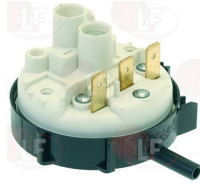

HOONVED H130621

HOONVED 130621

HOONVED 25433

Suitable for:

HOONVED

3320039 PRESSURE SWITCH 1 LEVEL
calibration 28/12 mm
250V 16(4)A
for Glasswasher/Cupwasher (HOONVED) C3 - C4

HOONVED 31171

3320061 PRESSURE SWITCH 1 LEVEL
calibration 60/40 mm
250V 16A
max operating temperature 85°C
for old series