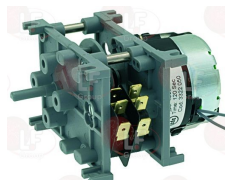

HOONVED 29828

3322050 CONTROLLER 4902F1 2 CAMS
120 seconds cycle
rinse 17 seconds
230V 50/60Hz
anticlockwise rotation
D-shaped pin $\varnothing$ 6x4.6 mm
for Dishwasher (HOONVED) E50
for Glasswasher/Cupwasher (HOONVED) E36 - E40
E43