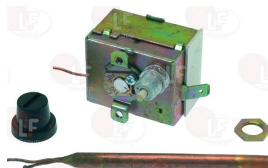

HOONVED 33745

3444227 SINGLE-PHASE THERMOSTAT 0-90°C
covered capillary 1000 mm
bulb $\varnothing$ 6.5x95 mm
16A 250V contact NA-NC
for Dishwasher conveyor type (HOONVED)
for Dishwasher pull-through (HOONVED)