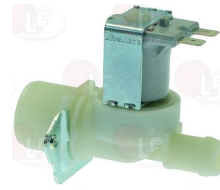

HOONVED 26632

5026275 SOLENOID VALVE BURKERT 3/4" 230V 50Hz

HOONVED 27132

3120399 SOLENOID VALVE INVENSYS 1 WAY 180°
12V 50/60Hz - max temperature 90°C
inlet 3/4" - outlet ø 13.5 mm
operating pressure from 0.2 to 10 bar