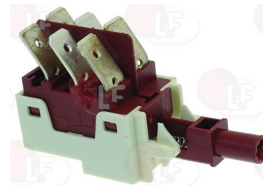

HOONVED 25457

3319648 BLACK BIPOLAR CHANGE OVER SWITCH "LINEA"

HOONVED 28786

3319223 CYCLE SWITCH ROLD
16(4)A/250V 6 contacts

HOONVED H130459

HOONVED 130459

3319627 DOUBLE CHANGE OVER SWITCH 16A 250V

HOONVED 33596