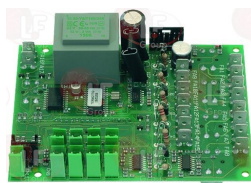

3390087 CONTROL BOARD
dimensions 126x62 mm

HOONVED H121284

HOONVED 121284

HOONVED 121304

3390367 CONTROL BOARD

HOONVED H121296

5024458 CONTROL BOARD HORIZONTAL 4 KEYS
dimensions 185x35 mm

HOONVED 36339