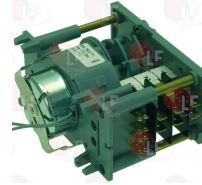

HOONVED 32529

3322079 CONTROLLER 7803F1 3 CAMS
120 seconds cycle
230V 50/60Hz
for Glasswasher/Cupwasher (HOONVED) C48