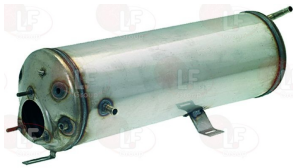

HOONVED H330331
HOONVED 33403

HOONVED H330342

HOONVED 330342

HOONVED H180420

HOONVED 180420

5033882 BOILER STAINLESS STEEL ø 150x690 mm
for Dishwasher (HOONVED) C98 - EDI13 - EDI6 - EDI8

3024067 COMPLETE BOILER ø 150x630 mm
for Dishwasher pull-through (HOONVED) EDT100
EDT85