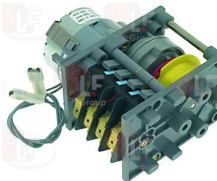

HOONVED 25389

3322058 CONTROLLER 4804M1 4 CAMS
120 seconds cycle
230V 50/60Hz
without pin
for Pan/utensilwashing machines (HOONVED) ED650