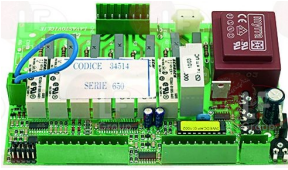

Suitable for:

3390368 ELECTRON.CONTR.BOARD DWEDCAP 02.03.99
for Pan/utensilwashing machines (HOONVED) ED650

HOONVED 34514

Suitable for:

3390033 ELECTRONIC CIRCUIT BOARD 180x100 mm

HOONVED H121239

HOONVED 121239