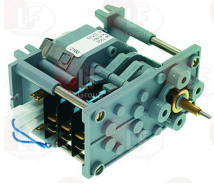

HOONVED 25381

3322048 CONTROLLER 6005V1A1FB 5 CAMS
 90 seconds cycle
 230V 50/60Hz
 for old models
 for Dishwasher hood type (HOONVED) ED600 - ED700
 ED800

HOONVED 25404

Suitable for:

HOONVED

3322059 CONTROLLER 7003F3P3 3 CAMS
 6 minutes cycle
 230V 50/60Hz
 D-shaped pin \varnothing 6x4.6 mm
 for Dishwasher (HOONVED) UNI53 - UNI60
 for Glasswasher/Cupwasher (HOONVED) UNI43 - UNI48