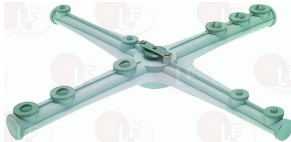

HOONVED H160736

HOONVED 160736

HOONVED

Suitable for:

3243286 WASH JET
for Glasswasher/Cupwasher (HOONVED) C35 - C43
C43E - C46E - C48

HOONVED H170956

HOONVED 170956

3243468 WASH AND RINSE ARM ASSEMBLY 410x410 mm