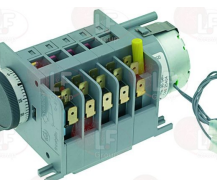

HOONVED 25381

3322048 CONTROLLER 6005V1A1FB 5 CAMS
90 seconds cycle
230V 50/60Hz
for old models
for Dishwasher hood type (HOONVED) ED600 - ED700
ED800