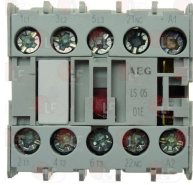

Suitable for:

HOONVED

3351209 CONTACTOR AEG LS05 9A 230V 4Kw
coil 230V 50/60Hz
3 normally open contacts
1 normally closed auxiliary contact
for Dishwasher (HOONVED) C60
for Dishwasher (HOONVED) MLC60