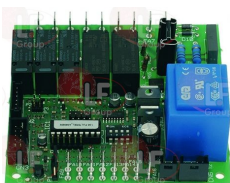

Suitable for:

3390368 ELECTRON.CONTR.BOARD DWEDCAP 02.03.99
for Pan/utensilwashing machines (HOONVED) ED650

HOONVED 34514

Suitable for:

3390033 ELECTRONIC CIRCUIT BOARD 180x100 mm

HOONVED H121239

HOONVED 121239

5028375 ELECTRONIC CONTROL CIRCUIT BOARD
dimensions 100x70 mm
for DISHWASHER HOONVED C60E
for Dishwasher (HOONVED) C60E
for Glasswasher/Cupwasher (HOONVED) C43E
for Dishwasher (HOONVED) C43E

HOONVED H121291

HOONVED 121291

HOONVED 121353

5030650 CABLE FLAT 10-POLE 500 mm

HOONVED 110498

HOONVED 36492

3322345 ELECTRONIC TIMER

HOONVED H121237

HOONVED 121237

5034008 ELECTRONIC TIMER 2 RELAYS TIMEX2LC 230V
dimensions 70x85 mm
for DISHWASHERS C35E

HOONVED 37949

5022592 HORIZ.PUSH-BUTTON PANEL BOARD SERIES C
dimensions 142x28 mm

HOONVED 36490

5030650 CABLE FLAT 10-POLE 500 mm

HOONVED 110498

HOONVED 36492

5036359 TIMER BOARD UNIVERSAL WITH SOFTSTART
dimensions 100x100 mm
for Dishwasher hood type (HOONVED) CAP7E

HOONVED 38062

3390089 TIMER BOARD 230V 50/60Hz
without wiring
for Dishwasher (HOONVED) C60
for Dishwasher (HOONVED) MLC60

HOONVED H121287