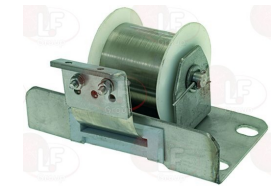

HOONVED 190685

3250061 SPRING FOR DOOR
carrying capacity: kg 4.5