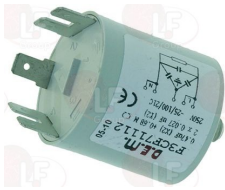

Interference suppression filters

3160099 INTERFERENCE SUPPRES. FILTER F3CF71112
0.47µF

HOONVED H631209

HOONVED 31324

HOONVED 631209

Ironmongery (screws,nuts,washers)

5055105 CYLINDER HEAD SCREW M4x10
stainless steel - cross recessed
UNI 7687 - DIN 7985 - ISO 7045