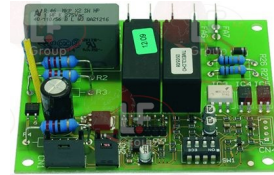

HOONVED H121237

HOONVED 121237

5034008 ELECTRONIC TIMER 2 RELAYS TIMEX2LC 230V
dimensions 70x85 mm
for DISHWASHERS C35E