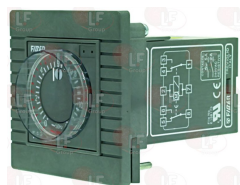

HOONVED H120525

HOONVED 120525

Timers

3446048 TIMER T45 230V 50/60Hz
 for Dishwasher hood type (HOONVED) ED700 - ED900

HOONVED 25408

Tubing and hoses

5008841 DRAIN HOSE ELBOW-SHAPED
 internal ø 30 mm and ø 40 mm
 for Glasswasher/Cupwasher (HOONVED) C53E - C6E
 C60E