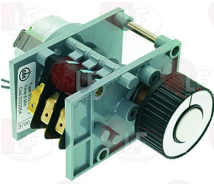

HOONVED

3322054 CONTROLLER 9003F3 3 CAMS
6 minutes cycle
rinse 17 seconds
230V 50/60HZ
anticlockwise rotation
complete with knob and push-button
for Dishwasher (HOONVED) NKD52 - T3 - T4 - T5

HOONVED 25386

3322160 KNOB CONTROLLER
D-shaped hole 6x4.6 mm