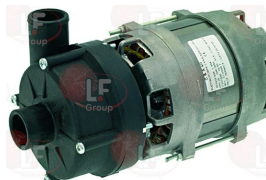

LAMBER 0200340

3122508 ELECTRIC PUMP AP 22120SX 0.20HP
inlet external $\varnothing$ 28 mm - outlet external $\varnothing$ 28 mm
0.20HP 230V 50Hz 1.5A - motor revolutions 2850
capacitor 6.3 μ f - flow rate 90 L/min.
for Glasswasher/Cupwasher (LAMBER)
since 1/01/96
DSP1 - DSP2 - DSP3 - MINIBAR - SUPERQS - S200
S240 - S280
for Glasswasher/Cupwasher (LAMBER) S480EK

LAMBER 0300252

1186237 O-RING 03300 EPDM