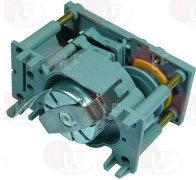

Suitable for:

LAMBER

3322319 CONTROLLER 7802M1 2 CAMS
60 seconds cycle
230V 50/60Hz
for Dishwasher (LAMBER) F85 - F92 - 01F - 040F
045F - 050F - 075F
for Dishwasher hood type (LAMBER) L20 - L21 - L25
015/24L
for Glasswasher/Cupwasher (LAMBER) SUPERQS - S200
S240 - S280 - S510