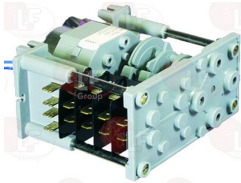

LAMBER 0300143

3322309 CONTROLLER 7804F1 4 CAMS
20 minutes cycle
230V 50/60Hz
for regeneration
for Dishwasher (LAMBER)