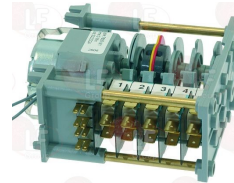

LAMBER 0300297

3322224 CONTROLLER 7805M1 5 CAMS
180 seconds cycle
230V 50Hz
for Dishwasher (LAMBER) GS6
for Glasswasher/Cupwasher (LAMBER) GS4