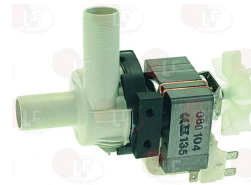

LAMBER 0300068

3122402 DRAIN ELECTRO-PUMP 80W 230V 50Hz
inlet external \varnothing 24 mm - outlet external \varnothing 24 mm

LAMBER

Suitable for:

LAMBER

Suitable for:

3122404 DRAIN PUMP HANNING BE28B4-178
external inlet \varnothing 30 mm - external outlet \varnothing 24 mm
100W 230V 50Hz