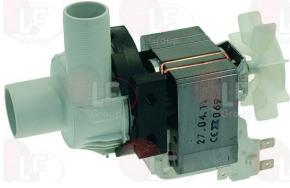

LAMBER 0300068

3122402 DRAIN ELECTRO-PUMP 80W 230V 50Hz
inlet external \varnothing 24 mm - outlet external \varnothing 24 mm

LAMBER

Suitable for:

LAMBER

Suitable for:

3122404 DRAIN PUMP HANNING BE28B4-178
external inlet \varnothing 30 mm - external outlet \varnothing 24 mm
100W 230V 50Hz