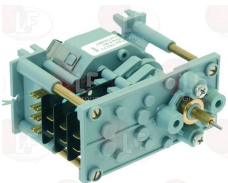

LAMBER 0300803

3322223 CONTROLLER 7003F3P3 3 CAMS
6 minutes cycle
230V 50Hz
D-shaped pin $\varnothing$ 6x4.6 mm
for Dishwasher (LAMBER) F85 - F92 - 01F - 045F
075F
for Dishwasher hood type (LAMBER) L20 - L21

LAMBER 0300101

LAMBER 0300807

3322250 KNOB CONTROLLER
D-shaped hole 6x4.6 mm