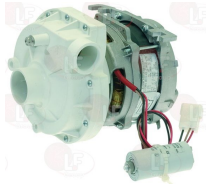

LAMBER 0300373

LAMBER 0209905

3122421 ELECTRIC PUMP LGB ZF320SX 0.93HP
inlet external $\varnothing$ 45 mm - outlet external $\varnothing$ 40 mm
0.93HP 230V 50Hz 3A - motor revolutions 2800
capacitor 12.5 μ F
for Dishwasher (LAMBER) 01F - 045F - 050F - 075F
for Dishwasher hood type (LAMBER) L20 - L21

3122153 ELECTRIC PUMP TM61E 0.45HP
inlet $\varnothing$ 1" F - outlet $\varnothing$ 1" F
0.45HP 230V 50Hz 2.3A - motor revolutions 2900
capacitor 10 μ F - flow rate 38 l/min.
max pressure 6 ATM max temperature 90°C
for pressure increase