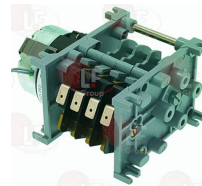

LAMBER 0300058

3351207 CONTACTOR AEG LS07 7A 230V 3Kw
coil 230V 50/60Hz
3 normally open contacts
1 normally closed auxiliary contact

LAMBER 0300392

3351208 CONTACTOR AEG LS07 7A 230V 3Kw
coil 230V 50/60Hz
3 normally open contacts
1 normally open auxiliary contact

LAMBER 0300059

3351211 CONTACTOR AEG LS4K 9A 230V 4Kw
coil 230V 50/60Hz
3 normally open contacts
1 normally closed auxiliary contact

LAMBER 0300390

3454013 CONTACTOR SCHNEIDER LC1D09P7
 9A 400V 4Kw - coil 230V 50/60Hz
 3 normally open contacts
 1 normally open auxiliary contact
 1 normally closed auxiliary contact

LAMBER 0300050

Controllers and changeover switches

3322148 CONTROLLER 11803F1 3 CAMS
 120 seconds cycle
 230V 50/60Hz

LAMBER 0300818

3322231 CONTROLLER 4904F3 4 CAMS
 1st cycle 60 seconds
 2nd cycle 90 seconds
 3rd cycle 120 seconds
 230V 50Hz
 without pin
 for Dishwasher (LAMBER)
 KD100 - K100 - K120 - OLG11S
 for Dishwasher hood type (LAMBER)
 L25 - 015/24L
 for Dishwasher (LAMBER) L23