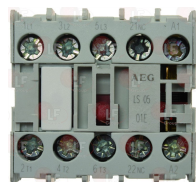

LAMBER 0300302

1443006 CONTACT THERMOSTAT 55°C 16A 250V
automatic reset

LAMBER 0300303

Contactors

3351209 CONTACTOR AEG LS05 9A 230V 4Kw
coil 230V 50/60Hz
3 normally open contacts
1 normally closed auxiliary contact