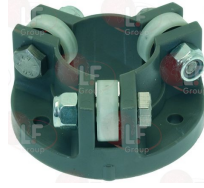

Suitable for:

LAMBER

3250087 HOOD SPRING $\varnothing$ 40x350 mm
for L20-L21-L25-015-24L

LAMBER 0800711

Suitable for:

3063111 HOOD BEARINGS CAGE
for Dishwasher hood type (LAMBER) L20 - L21 - L25
015/24L