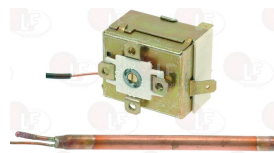

Suitable for:

3441086 TELETHERMOMETER $\varnothing$ 52 mm 0-120°C
PVC covered capillary 1500 mm
spring bulb $\varnothing$ 6x80 mm
for Dishwasher hood type (LAMBER) 015/24L

LAMBER 050009

Suitable for:

3441076 TELETHERMOMETER 63x11 mm 0-120°C
plastic case
covered capillary 2000 mm
bulb $\varnothing$ 6x33 mm

LAMBER 050008

Thermostats

3744027 SETTING THERMOSTAT 0°-90°C
capillary 1000 mm
bulb $\varnothing$ 6.5x90 mm
for Dishwasher conveyor type (LAMBER)
Series LINEAR
for Dishwasher pull-through (LAMBER)
Series MATIC

LAMBER 0300270

3444069 SINGLE-PHASE SAFETY THERMOSTAT 110°C
manual reset
covered capillary 2000 mm
bulb $\varnothing$ 6.5x85 mm
for Dishwasher (LAMBER) F85 - F92 - GS6 - 01F
040F - 045F - 050F - 075F
for Glasswasher/Cupwasher (LAMBER) GS4 - MINIBAR
SUPERQS - S200 - S280 - S510
for Pan/utensilwashing machines (LAMBER) LP31
LP38 - PT1500

LAMBER 0300004

LAMBER 0300196

3744026 SINGLE-PHASE THERMOSTAT LS1 120°C
manual reset
10(2.5)A 250V
capillary 1500 mm
bulb $\varnothing$ 5 - length 130 mm
for Dishwasher conveyor type (LAMBER)
Series LINEAR
for Dishwasher pull-through (LAMBER)
Series MATIC

LAMBER 0300305

3444280 SINGLE-PHASE THERMOSTAT 0-90°C
covered capillary 1500 mm
bulb $\varnothing$ 6.5x90 mm
15A 250V
with adjusting screw

LAMBER 0300005

Timers

3446076 ELECTRONIC TIMER CL51 24V
for Pan/utensilwashing machines (LAMBER) LP6

LAMBER 0300810

3322339 PROGRAMMER
for Dishwasher (LAMBER) F85

LAMBER 0300823