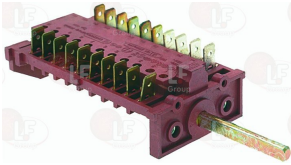

LASA 3168100

3057066 CYCLE SELECTOR SWITCH
contact capacity 16A 250V
10 cams - 3 positions
D shaft 6 mm dia x 4.6 mm