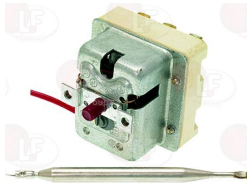

LASA 3267260

Tubing and hoses

3248062 INLET HOSE

\varnothing internal 28 and 31 mm
total length 165 mm
for Dishwasher (LASA) LB354 - LB95
for Glasswasher/Cupwasher (LASA) LB352 - LB362

LASA 2735000

3248063 OUTLET HOSE