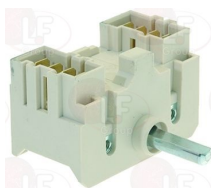

LASA 2600070
 LASA 6446600

LASA 2600160
 LASA 6446600+2004400

LASA 6446560

3057067 ON/OFF SELECTOR SWITCH 12A 600V
 2 positions
 D spindle 5×4.4 mm

LASA 3168180

Suitable for:

LASA

3057068 SELECTOR SWITCH 0-3 POSITIONS
 contact capacity 16A 250V - max 150°C
 D-shaped pin \varnothing 6x4.6 mm
 for Dishwasher hood type (LASA) LC50 - LC65