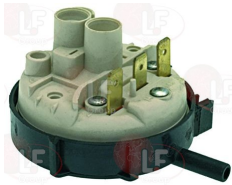

LASA

Suitable for:

3320071 PRESSURE SWITCH 1 LEVEL
calibration 55/30 mm
250V 16A
max operating temperature 85°C

LASA 3281000

LASA 3281100

LASA 3609

3320110 PRESSURE SWITCH 1 LEVEL
calibration 340/200 mm
250V 16(4)A
for Dishwasher hood type (LASA) LC50 - LC65