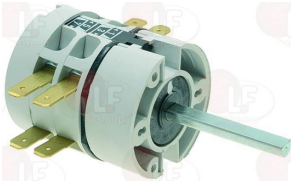

LASA 4166

LASA

LASA

Rotary switches

3057065 CYCLE SELECTOR SWITCH
 contact capacity 30A 250V
 4 cams - 2 positions
 D-shaped shaft $\varnothing 6 \times 4.6$ mm
 for Dishwasher (LASA) LS30 - LS35

LASA 3168100