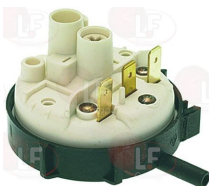

LASA 2305970

3243707 STAINLESS STEEL ROD FOR RINSE ARM ASSY
for Dishwasher hood type (LASA) LC65

LASA 2306070

LASA 2306710

LASA 230710

Pressure switches

3320018 PRESSURE SWITCH 1 LEVEL
calibration 45/25 mm
250V 16A
max operating temperature 85°C