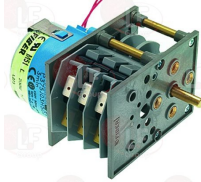

LASA 3406031

- 3322235 CONTROLLER P255 5 CAMS**
 180 seconds cycle
 230V 50/60Hz
 D-shaped pin \varnothing 6x4.6 mm
 for Dishwasher (LASA) LS3 - LS30 - LS31 - LS35
 LS4

LASA 3406030

- 3322338 CONTROLLER P255 7 CAMS**
 1st cycle 120 seconds
 2nd cycle 40 seconds
 230V 50/60Hz

LASA 3406050

3322107 CONTROLLER P375 3 CAMS
 180 seconds cycle
 230V 50/60Hz
 D-shaped pin \varnothing 6x4.6 mm
 for Dishwasher (LASA) LS16 - LS311

LASA 3324

LASA 51205510

LASA 3401000

LASA 3962

3322109 CONTROLLER P375 3 CAMS
 180 seconds cycle
 230V 50/60Hz
 D-shaped pin \varnothing 6x4.6 mm
 for Dishwasher (LASA) LB10