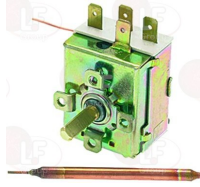

LASA 3267320

Suitable for:

3444004 THERMOSTAT SINGLE-PHASE TR2 0-90°C

D-shaped pin \varnothing 6x4.6 mm
capillary length 1500 mm - 15A 250V
bulb \varnothing 6.5x95 mm

LASA 3251

LASA 3264000

LASA 3618

Suitable for: