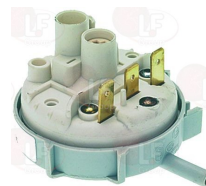

LASA 3283010

3320019 PRESSURE SWITCH 1 LEVEL
calibration 55/35 mm
250V 16A
max operating temperature 85°C