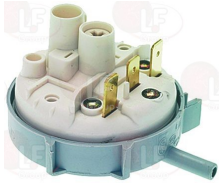

Suitable for:

LASA

3320020 PRESSURE SWITCH 1 LEVEL
calibration 110/60 mm
250V 16A
max operating temperature 85°C