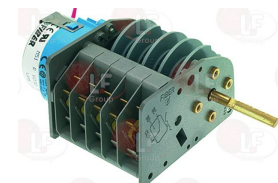

LASA 3267220

Controllers and changeover switches

- 3322176 CONTROLLER D94.92M-5 5 CAMS**
 1st cycle 60 seconds
 2nd cycle 180 seconds
 220/240V 50/60Hz
 for Dishwasher hood type (LASA) LC5

LASA 3406090

- 3322264 CONTROLLER P255 4 CAMS**
 180 seconds cycle
 230V 50/60Hz
 clockwise rotation
 D-shaped pin \varnothing 6x4.6 mm

LASA 3406031

- 3322235 CONTROLLER P255 5 CAMS**
 180 seconds cycle
 230V 50/60Hz
 D-shaped pin \varnothing 6x4.6 mm
 for Dishwasher (LASA) LS3 - LS30 - LS31 - LS35
 LS4

LASA 3406030

- 3322338 CONTROLLER P255 7 CAMS**
 1st cycle 120 seconds
 2nd cycle 40 seconds
 230V 50/60Hz

LASA 3406050

3322107 CONTROLLER P375 3 CAMS
 180 seconds cycle
 230V 50/60Hz
 D-shaped pin \varnothing 6x4.6 mm
 for Dishwasher (LASA) LS16 - LS311

LASA 3324

LASA 51205510

LASA 3401000

LASA 3962

3322109 CONTROLLER P375 3 CAMS
 180 seconds cycle
 230V 50/60Hz
 D-shaped pin \varnothing 6x4.6 mm
 for Dishwasher (LASA) LB10