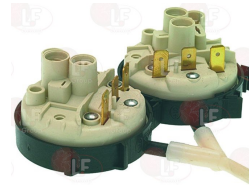

LASA 3283030

3320078 PRESSURE SWITCH 2 LEVELS
1st level calibration 95/70 mm
2nd level calibration 45/20 mm
250V 16A
max operating temperature 85°C
for all models
for Dishwasher (LASA)