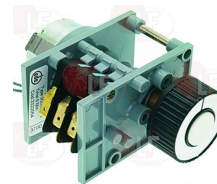

LASA 3253

LASA 3400500

LASA 51205940

3322209 CONTROLLER 7804F1 4 CAMS
 120 seconds cycle
 230V 50/60Hz
 without pin

LASA 3406170

3322054 CONTROLLER 9003F3 3 CAMS
 6 minutes cycle
 rinse 17 seconds
 230V 50/60HZ
 anticlockwise rotation
 complete with knob and push-button
 for Dishwasher (LASA) LB95
 for Glasswasher/Cupwasher (LASA) LB352