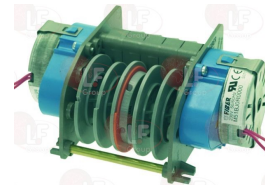

3322064 CONTROLLER P255 5 CAMS

1st cycle 360 seconds
2nd cycle 6 seconds
230V 50/60Hz
for Pan/utensilwashing machines (MACH) MLP50
MLP60E

MACH 500033600

MACH 80001855

3322106 CONTROLLER P255 5 CAMS

1st cycle 180 seconds
2nd cycle 75 seconds
230V 50/60Hz
for Dishwasher hood type (MACH) MS900 - MS900E