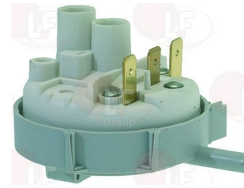

MBM 130607

Suitable for:

3320083 PRESSURE SWITCH 1 LEVEL
calibration 90/56 mm
250V 16A