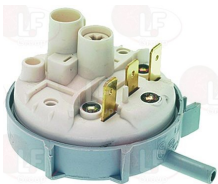

3320003 "Y" CONNECTOR
for fitting with two pressure switches

MBM 035031

3320019 PRESSURE SWITCH 1 LEVEL
calibration 55/35 mm
250V 16A
max operating temperature 85°C

MBM 224003

3320020 PRESSURE SWITCH 1 LEVEL
calibration 110/60 mm
250V 16A
max operating temperature 85°C