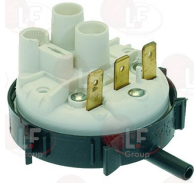

MBM 224010

3320236 PRESSURE SWITCH 1 LEVEL
calibration 115/85 mm
250V 16A

MBM 224011

Suitable for:

3320237 PRESSURE SWITCH 1 LEVEL
calibration 165/140 mm

MBM 224023

Suitable for:

3320238 PRESSURE SWITCH 1 LEVEL
calibration 105/125 mm
250V 16A