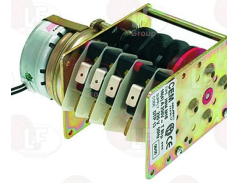

MBM DTP16

Suitable for:

MBM

3322241 CONTROLLER HFD4M16 4 CAMS
180 seconds cycle
220/240V 50/60Hz 16(4)A
D-shaped pin ø 6x4.6 mm

MBM DTP49

MBM 926122

3322016 CONTROLLER HH4M16 4 CAMS
270 seconds cycle
rinse 16 seconds
220/240V 50/60Hz
anticlockwise rotation
without pin