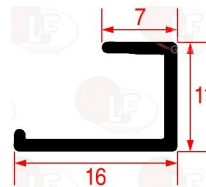

MBM 437088

MBM 437097

6437057 DOOR GASKET 395 mm
profile dimensions 16x11 mm