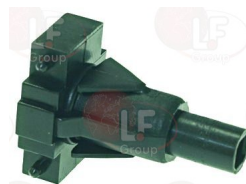

3319632 CAP SQUARE WITH INDICATOR HOLE
mounting hole 25x25 mm

MBM 226098

3319482 CHROME-PLATED ELLIPTIC KEY 17x13 mm

MBM 227062

3319177 ELLIPTICAL PUSH-BUTTON INSERT

MBM REB226102

MBM 226102

3319481 PUSH BUTTON BODY 17x13 mm ELLIPTICAL GRA
mounting hole 21x17 mm - colore grigio scuro