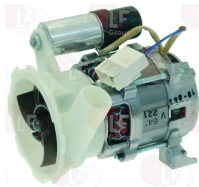

MBM RAT19
MBM 926274

MBM RAT72

MBM 141002

3122750 **ELECTRIC PUMP HANNING UP30 0.15HP**
outlet external $\varnothing$ 26 mm
0.15HP 230V 50Hz - capacitor 4 μ f