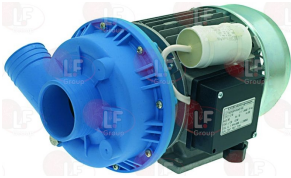

MBM DPE125R

MBM REB130120

MBM 130120

3122623 ELECTROPUMP LGB ZA400LH 1.20HP
inlet external $\varnothing$ 60 mm - outlet external $\varnothing$ 50 mm
1.2 HP 230V 50Hz 4.7A - Rpm 2800
capacitor 20 μ f

MBM REB130068
MBM 130068

MBM 130009
MBM 130079

MBM 130018

3122648 GASKET FOR PUMP HOUSING