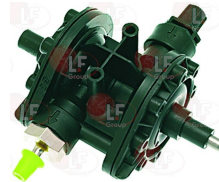

MBM

3090308 HYDRAULIC DISPENSER DIB-E
attacco posteriore aperto per collegamento con la
auxiliary pump
hydraulic system for rinse aid dosing
in dishwashers, it does not need
power connection
adjustable flow rate: 0÷3 cm³
connection between solenoid valve and boiler (DIB-