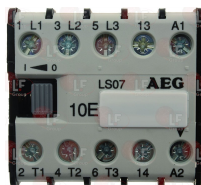

MBM 229010

MBM 229032

Suitable for:

MBM

3351202 CONTACTOR AEG LS07 7A 230V 3Kw
 coil 230V 50/60Hz
 3 normally open contacts
 1 normally open auxiliary contact

MBM 926147

Suitable for:

3446562 CONTACTOR LOVATO BF0901A
 coil 9A 230V 50/60Hz 4.2Kw
 3 normally open contacts
 1 normally closed auxiliary contact