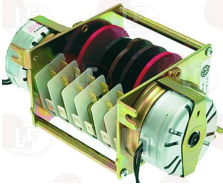

MBM DTP13

3322068 CONTROLLER HL6M 6 CAMS
60-120-180 seconds cycle
two gear motors
220/240V 50/60Hz