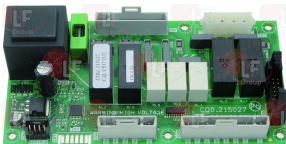

MBM 215038

5059436 ELECTRONIC CIRCUIT BOARD
dimensions 177x126 mm

MBM 215032

MBM 215032-1

6215027 ELECTRONIC CIRCUIT BOARD
dimensions 152x80 mm
for NIAGARA 251/261/281

MBM 215027

3390195 HOOD MICROPROCESSOR RIVER NM