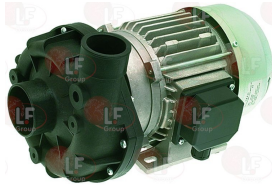

Suitable for:

MBM

3122687 ELECTRIC PUMP AP 12250SX 1.50HP
inlet external $\varnothing$ 62 mm - outlet external $\varnothing$ 48 mm
1.50HP 220/400V 50Hz

MBM

3122024 SEAL MECHANICAL FOR SHAFT $\varnothing$ 12 mm
metal seal $\varnothing$ internal 11 mm - $\varnothing$ external 24 mm
height 15.5 mm
back. element $\varnothing$ internal 14 mm - $\varnothing$ external 24 mm
height 8 mm

MBM RAT19
MBM 926274

MBM RAT72

MBM 141002

3122546 ELECTRIC PUMP AP 2012DX 1.50HP
inlet external $\varnothing$ 63 mm - outlet external $\varnothing$ 54 mm
1.50HP 220/400V 50Hz 4.5/2.7A - motor revol. 2850
flow rate 650 L/min.

MBM

3122024 SEAL MECHANICAL FOR SHAFT $\varnothing$ 12 mm
metal seal $\varnothing$ internal 11 mm - $\varnothing$ external 24 mm
height 15.5 mm
back. element $\varnothing$ internal 14 mm - $\varnothing$ external 24 mm
height 8 mm

MBM RAT19
MBM 926274

MBM RAT72

MBM 141002

3122164 ELECTRIC PUMP FIR 0286SX 0.50HP
inlet external $\varnothing$ 30 mm - outlet external $\varnothing$ 30 mm
0.50HP 230V 50Hz 2.5A - motor revolutions 2800
capacitor 12.5 μ F

MBM DPE149

3122033 ELECTRIC PUMP FIR 1225SX 1.50HP
inlet external $\varnothing$ 63 mm - outlet external $\varnothing$ 48 mm
1.50HP 220/400V 50Hz 4.8/2.8A - motor revol. 2800
flow rate 625 L/min.

MBM 130025

3122026 GASKET FOR PUMP HOUSING

MBM RAG48

MBM 456023

MBM 80120