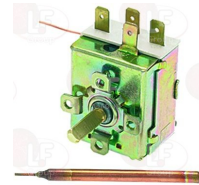

3444004 THERMOSTAT SINGLE-PHASE TR2 0-90°C

D-shaped pin $\varnothing$ 6x4.6 mm
capillary length 1500 mm - 15A 250V
bulb $\varnothing$ 6.5x95 mm