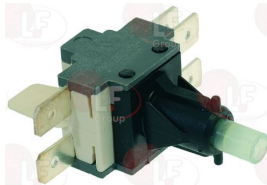

6227060 PUSH-BUTTON ROUND SATIN SILVER ø 21 mm

MBM 227060

Suitable for:

7108608 PUSH-BUTTON ROUND WHITE MATT ø 21 mm

MBM 227079

3319607 PUSH-BUTTON 2-POLE RED 16A 250V
16(4)A 250V - max. temperature 120°C
with indicator light and push-button cap
mounting hole ø 25 mm

MBM 999070

3319151 SWITCH PROTECTION CAP
ø external 34 mm
for push-buttons with mounting hole ø 25 mm

MBM CGP5

MBM 410005

3319608 PUSH-BUTTON 2-POLE WHITE WITH LIGHT
16(4)A 250V - max. temperature 125°C
with indicator light - mounting hole 25x27 mm

MBM 226041

3319181 START SWITCH DOMINO

MBM /ELF160020

5020280 SWITCH CHANGE-OVER 2-POLE

MBM 80804

3319610 SWITCH CHANGEOVER 2 POLE BLACK 250V 16A
16(4)A 250V - max. temperature 125°C
mounting hole 25x27 mm

MBM 208008

MBM 208009

3319609 SWITCH 2 POLE WITH LIGHT GREEN
16(4)A 250V - max. temperature 125°C
with indicator light - mounting hole 25x27 mm

MBM 213007

3319234 TRIPLE SWITCH BLOCK 16(4)A 250V

MBM DEP49

MBM DEP61

MBM 926190