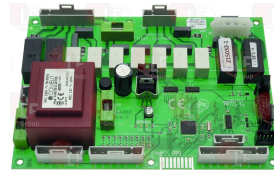

5059436 ELECTRONIC CIRCUIT BOARD
dimensions 177x126 mm