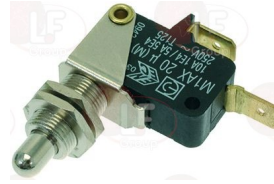

MBM /ELF190005

3240605 DOOR MICROSWITCH M1AX20 10A 250V