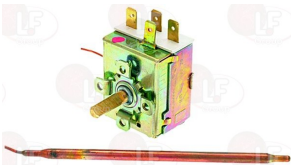

3444006 THERMOSTAT SINGLE-PHASE TR2 0-210°C

D-shaped pin $\varnothing$ 6x4.6 mm
capillary length 1000 mm - 15A 250V
bulb $\varnothing$ 5x140 mm