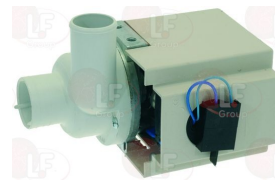

MBM 130094

3122837 DRAIN PUMP 100 W 220/240V 50HZ
inlet external $\varnothing$ 35 mm outlet external $\varnothing$ 30 mm

MBM DPE1108R

MBM 929114

3122836 DRAIN PUMP 100W 220/240V 50HZ
inlet internal $\varnothing$ 35 mm outlet internal $\varnothing$ 23 mm