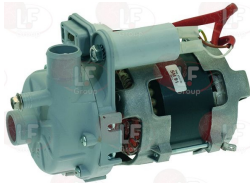

MBM 124052

3122860 ELECTRIC PUMP LGB ZFC1121DX 0.32HP
inlet external \varnothing 28 mm - outlet external \varnothing 26 mm
0.32HP 230V 50Hz - capacitor 6.3 μ F

MBM 130148

3122392 ELECTRIC PUMP LGB ZF130DX 0.28HP
inlet external \varnothing 28 mm - outlet external \varnothing 28 mm
0.28HP 230V 50Hz - motor revolutions 2800
capacitor 6.3 μ f