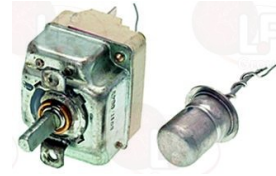

3444049 SINGLE-PHASE THERMOSTAT 30-90°C

capillary 1700 mm
button bulb $\varnothing$ 15x20 mm
16A 250V
D shaft $\varnothing$ 6x4.6 mm