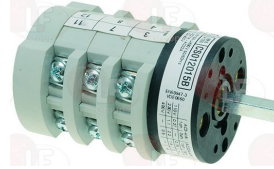

MBM 121017

Rotary switches

3057050 CONNECTING BRACKET 28x21x16 mm
distance between hooking brackets 27 mm
f/connection between selector switch and thermost.

MBM RTBF900037

MBM RTCU900112

3057603 SELECTOR SWITCH EN60947-3
12A 400V 50Hz
square spindle 5x5 mm