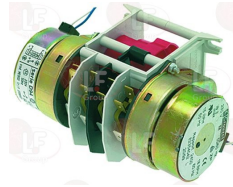

3322602 CONTROLLER D94 4 CAMS

1st cycle 60 seconds
2nd cycle 120 seconds
3rd cycle 180 seconds
220/240V 50/60Hz