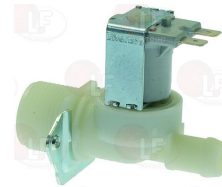

MBM DEV3T

MBM RTFOC00520

3120399 SOLENOID VALVE INVENSYS 1 WAY 180°
12V 50/60Hz - max temperature 90°C
inlet 3/4" - outlet ø 13.5 mm
operating pressure from 0.2 to 10 bar