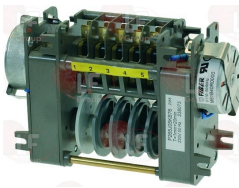

MBM /ELF000590

3322262 CONTROLLER P265 5 CAMS
1st cycle 72 seconds
2nd cycle 20 seconds
230V 50Hz