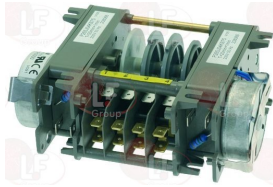

MBM C.80351

MBM 80351

Controllers and changeover switches

3322613 CONTROL SELECTOR P265 4 CAMS

1st cycle 60 seconds
2nd cycle 20 minutes
230V 50/60Hz
2 motors

MBM REB238066

MBM 238066

3322602 CONTROLLER D94 4 CAMS