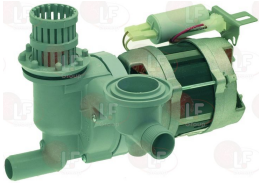

MBM

3122196 ELECTRIC PUMP LGB W 210SX 0.32HP
with manifold and filter
0.32HP 230V 50Hz 1.1A - motor revolutions 2800
capacitor 6.3 µf

MBM 999135

3122195 FLANGE E35/40
external ø 100 mm

MBM 315024

3243684 GASKET FLAT EPDM ø 60x48x2 mm