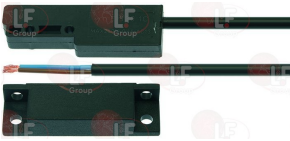

3240610 MAGNET FOR HOOD MICROSWITCH
dimensions 40x13x8 mm

MBM CWM7

MBM 927088

3240204 MAGNETIC MICROSWITCH E5301C
0.4A 250V - contact NO - head 65x20x9 mm
with magnet 63x19x11 mm
with cable length 1900 mm