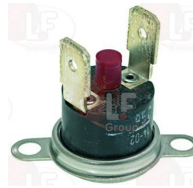

Contact thermostats

3444622 CONTACT SAFETY THERMOSTAT 200°C
with manual reset - pin M4

MBM 236053

3444244 CONTACT THERMOSTAT 100°C
with manual reset - for boiler

MBM /ELF110020

3444607 CONTACT THERMOSTAT 110°C
with manual reset

MBM REB236039

MBM 236039

MBM 236057

3443081 CONTACT THERMOSTAT 125°C M4

MBM 236056

3444608 CONTACT THERMOSTAT 60°C
automatic reset - for wash tank

MBM REB236035

MBM 236035

3444606 CONTACT THERMOSTAT 80°C
safety thermostat - for boiler

MBM REB236048

MBM 236048

3444610 CONTACT THERMOSTAT 90°C 10A 250V
with automatic reset
for BOILER

MBM 236052

3444609 CONTACT THERMOSTAT 95°C
manual reset

MBM DRT140

MBM 926189

MBM REB236047

MBM 236047

Contactors

3454012 CONTACTOR ABB A30-30-10
32A 400V 15Kw - coil 230V 50/60Hz
3 contacts NO
complete with 2 auxiliary contacts NO

MBM

3351209 CONTACTOR AEG LS05 9A 230V 4Kw
coil 230V 50/60Hz
3 normally open contacts
1 normally closed auxiliary contact

MBM DTC112

MBM 229011

MBM 926040

MBM REB229032

MBM 229019

MBM 929122

MBM 229010

MBM 229032