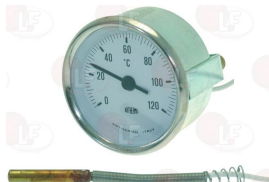

MBM DET1H

MBM DET1HO

MBM 926100

3441066 WHITE TELETHERMOMETER ø 60 mm 0-120°C

covered capillary 1500 mm
bulb ø 6x34 mm
sliding fitting M10