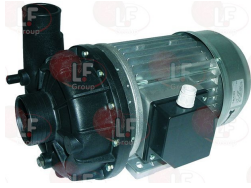

MBM

3122058 SEAL ROTARY \varnothing 11 mm BACK FACE 8 mm

MBM 80121

MBM 927190

Suitable for:

MBM

3122687 ELECTRIC PUMP AP 12250SX 1.50HP
 inlet external \varnothing 62 mm - outlet external \varnothing 48 mm
 1.50HP 220/400V 50Hz