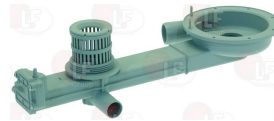

3122824 ELECTRIC PUMP LGB X3SX 0.34HP
inlet external $\varnothing$ 33 mm - outlet external $\varnothing$ 26 mm
capacitor 6.3 mf

MBM 999241

Suitable for:

3122830 ELECTRIC PUMP LGB X3SX 0.34HP
inlet external $\varnothing$ 33 mm - outlet external $\varnothing$ 26 mm
0.34HP 230V 50Hz - capacitor 6.3 μ F

MBM 130993

3122831 ELECTRIC PUMP LGB X5SX 1.10HP
with manifold and filter
1.10HP 230V 50Hz - capacitor 16 μ f

MBM 130994

3122445 HOUSING FOR PUMP WITH FILTER

MBM 111029

3122839 IMPELLER FOR PUMP X5 $\varnothing$ 93 mm

MBM 124052

3122860 ELECTRIC PUMP LGB ZFC1121DX 0.32HP
inlet external $\varnothing$ 28 mm - outlet external $\varnothing$ 26 mm
0.32HP 230V 50Hz - capacitor 6.3 μ F

MBM 130148

3122392 ELECTRIC PUMP LGB ZF130DX 0.28HP
inlet external $\varnothing$ 28 mm - outlet external $\varnothing$ 28 mm
0.28HP 230V 50Hz - motor revolutions 2800
capacitor 6.3 μ f

MBM REB130108

MBM 130097

MBM 130108

1186237 O-RING 03300 EPDM

MBM REB456038

MBM 456038