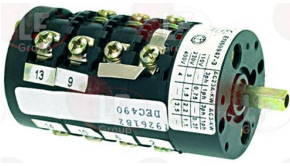

MBM DEC490

MBM 926182

3059078 SELECTOR SWITCH 2-POLE 16A 380V
square spindle 5x5 mm