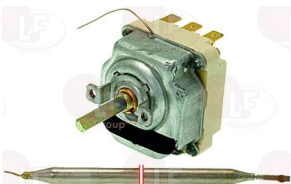

MBM /ELF003324

Suitable for:

MBM

Suitable for:

Tubing and hoses

3248133 DRAIN PUMP HOSE
internal \varnothing 30 e 25 mm - length 66 mm

MBM REB127054

MBM 127054