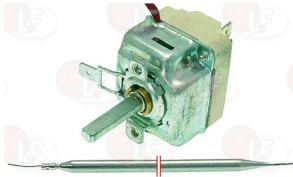

MBM REB417017

MBM 417017

3444332 SINGLE-PHASE THERMOSTAT 0+85°C
for tank
covered capillary 1000 mm
bulb $\varnothing$ 6x135 mm
16A 250V
D shaft $\varnothing$ 6x4.6 mm

MBM RTBF800152

3444602 SINGLE-PHASE THERMOSTAT 0-85°C
for tank
covered capillary 600 mm
button bulb $\varnothing$ 14x31 mm
16A 250V
D shaft $\varnothing$ 6x4.6 mm