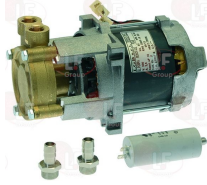

Suitable for:

MBM

Suitable for:

3122454 ELECTROPUMP LGB PS46RH 0.60HP
inlet $\varnothing$ 3/8"F - outlet $\varnothing$ 3/8"F
0.60HP 230V 50Hz 2.5A - Rpm 2800
capacitor 10 μ F
with 2 hose-end fittings $\varnothing$ 3/8"x 12mm
for pressure increase