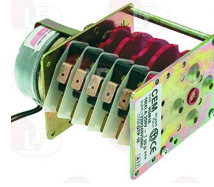

MBM DTP21

3322020 CONTROLLER H5M16
3 cycles for a total of 360 seconds
rinse 17 seconds
220/240V 50/60Hz
clockwise rotation
without pin