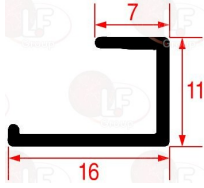

Suitable for:

Suitable for:

6437058 DOOR GASKET 430 mm
profile dimensions 16x11 mm
per LAVABICCHIERI 40F-400-E40