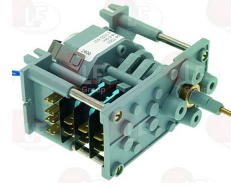

Suitable for:

MODULAR

3322245 CONTROLLER 7804F1 4 CAMS
150 seconds cycle
230V 50/60Hz
without pin
for Dishwasher (MODULAR) ECO5
for Glasswasher/Cupwasher (MODULAR) ECO4

MODULAR 461.036.00

Suitable for:

3322607 TIMER 7003F3 3 CAMS
cycle 6 minutes
230V 50HZ

MODULAR 461.029.00

Curtains

3443311 INLET/OUTLET CURTAIN 620x480 mm
with hole for rod

MODULAR

3443055 CURTAIN SHAFT 660 mm

MODULAR

Door gaskets for dishwashers

3186072 DOOR GASKET 600 mm
profile dimensions 23x5 mm
per OPT 500/700/900

MODULAR 453.007.00

MODULAR 453.010.00

MODULAR 453.030.00

Drain assembly

3316093 DRAIN ASSEMBLY FOR OVERFLOW HOSE
connection $\varnothing$ 1"1/2

MODULAR

3061032 GASKET ELBOW $\varnothing$ 1"1/2
external $\varnothing$ 50 mm - internal $\varnothing$ 36 mm - thickness 4 mm

MODULAR

3316021 GASKET FOR DRAIN ASSEMBLY $\varnothing$ 1"1/2
outer $\varnothing$ 68 mm - $\varnothing$ 48 mm - thickness 2 mm

MODULAR

3316051 NUT FOR HEATING ELEMENT $\varnothing$ 1"1/2

MODULAR