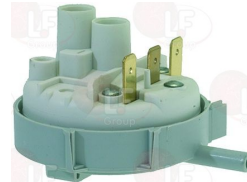

MODULAR

3320083 PRESSURE SWITCH 1 LEVEL
calibration 90/56 mm
250V 16A