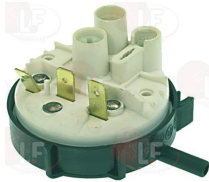

MODULAR 462.007.00

3320027 PRESSURE SWITCH 1 LEVEL
calibration 50/30 mm
250V 16A
max operating temperature 85°C