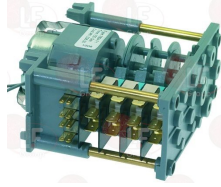

MODULAR 451.066.00

3743067 STAINLESS STEEL RINSE ARM ASSY BUSH

MODULAR

Suitable for:

MODULAR

Suitable for:

Capacitors, electrical

3068019 CAPACITOR μ F 12.5 450V 50/60Hz
operating temperature $-25+85^{\circ}\text{C}$
in compliance with EEC 93/68 and 92/31 regulations

MODULAR 461.080.00

Suitable for:

MODULAR

3322245 CONTROLLER 7804F1 4 CAMS
 150 seconds cycle
 230V 50/60Hz
 without pin
 for Dishwasher (MODULAR) ECO5
 for Glasswasher/Cupwasher (MODULAR) ECO4

MODULAR 461.036.00