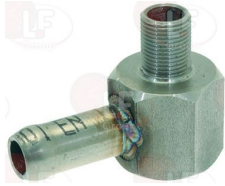

Suitable for:

MODULAR

Suitable for:

Hose-end fittings

3743194 RINSE FITTING
for Dishwasher hood type (MODULAR) OPT100

MODULAR 412.032.00

MODULAR 412.032.15

3315024 3-WAY HOSE-END FITTING
for Dishwasher hood type (MODULAR) OPT100 - OPT120
OPT130