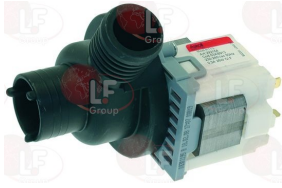

Suitable for:

MODULAR

Suitable for:

Drain pumps

5026859 DRAIN PUMP 230V 50Hz 0.2A 25W
inlet $\varnothing$ 35 mm
outlet $\varnothing$ 30 mm

MODULAR 464.037.00

Filters

3160113 DRAIN FILTER $\varnothing$ 85x80 mm
for Glasswasher/Cupwasher (MODULAR) ECO4