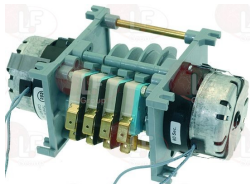

Controllers and changeover switches

3322348 CONTROLLER 4904DV 4 CAMS
1st cycle 60 seconds
2nd cycle 240 seconds
230V 50Hz
for Dishwasher hood type (MODULAR) OPT120 - OPT130