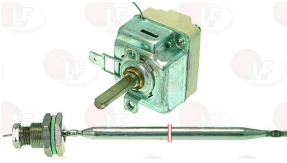

MODULAR

3444510 SINGLE-PHASE THERMOSTAT 30-110°C
D-shaped pin \varnothing 6x4.6 mm
capillary length 850 mm - 16A 250V
bulb \varnothing 6x138 mm - w/ stuffing gland fitting M9x1
with complete tank sealing fitting M12x1