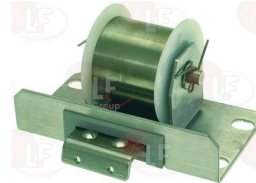

MODULAR

Springs

3242150 DOOR SPRING MODEL BBSR46
carrying capacity 4 kg

MODULAR

3250043 DOOR SPRING 40 mm
load capacity: kg 5

MODULAR

3250107 HOOD SPRING \varnothing 32x350 mm
for OPT 120-130

MODULAR 260.019.00