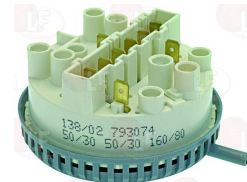

Pressure switches

3320003 "Y" CONNECTOR
for fitting with two pressure switches

MODULAR 451.116.00

3320022 PRESSURE SWITCH 1 LEVEL
calibration 50/10 mm
250V 16A
max operating temperature 85°C

MODULAR 462.007.00

3320027 PRESSURE SWITCH 1 LEVEL
calibration 50/30 mm
250V 16A
max operating temperature 85°C

MODULAR

3320083 PRESSURE SWITCH 1 LEVEL
calibration 90/56 mm
250V 16A

MODULAR 462.013.00

3320128 PRESSURE SWITCH 1 LEVEL
calibration 60/25 mm
for Dishwasher (MODULAR) ECO5
for Glasswasher/Cupwasher (MODULAR) ECO4
for Dishwasher (MODULAR) DW 50 - GW 35 - GW 40
GW 41 - HT 50

MODULAR 462.003.00

3320037 PRESSURE SWITCH 3 LEVELS
1st level calibration 50/30 mm
2nd level calibration 50/30 mm
3rd level calibration 160/80 mm
250V 16(4)A

MODULAR

Pump motors

3122394 ELECTRIC PUMP LGB ZA400SX 1.20HP
inlet external $\varnothing$ 50 mm - outlet external $\varnothing$ 50 mm
1.20HP 240V 50Hz - motor revolutions 2800
capacitor 16 μ F

MODULAR 464.038.00

3122634 IMPELLER $\varnothing$ 104 mm

MODULAR 464.051.00