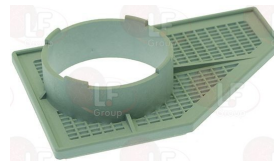

**3160468 BOTTOM PLATE FOR PUMP FILTER**

NUOVA SIMONELLI

**3160198 INLET NUT FOR INLET BOSS  $\varnothing$  1"1/4**  
for Dishwasher (NUOVA SIMONELLI) KIARA6  
for Glasswasher/Cupwasher (NUOVA SIMONELLI) KIARA1  
KIARA2 - KIARA4