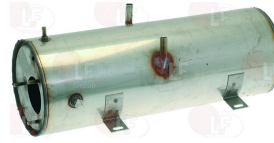

NUOVA SIMONELLI 18011030

Suitable for:

3024080 BOILER  $\varnothing$  140x425 mm

NUOVA SIMONELLI 18010832

Suitable for:

3024077 BOILER  $\varnothing$  150x425 mm

NUOVA SIMONELLI 18010801