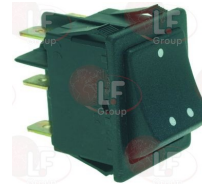

NUOVA SIMONELLI 18010827

3319175 CHANGEOVER SWITCH 2 POLE GREEN 16A 24V
16(4)A 24V - max. temperature 120°C
with indicator lamp - mounting hole 22x30 mm