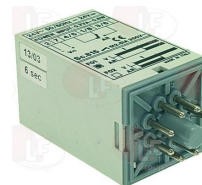

NUOVA SIMONELLI

Suitable for:

3122730 IMPELLER FOR PUMP ø 88 mm

NUOVA SIMONELLI 18010105

Suitable for:

3122058 SEAL ROTARY ø 11 mm BACK FACE 8 mm

NUOVA SIMONELLI 18010061

Relays

3351154 BASE OCTAL ES8 10A 400V
8 poles

NUOVA SIMONELLI 09000011

3351007 POWER RELAY FINDER 55.32.8.230.0040
230V 50/60Hz
2 exchange contacts 10A
with to test push-button + mechanic gauge

NUOVA SIMONELLI 15010055

3351004 POWER RELAY FINDER 56.32.8.230.0040
230V 50/60Hz
2 changeover contacts 12A

NUOVA SIMONELLI 04200044

3351021 POWER RELAY FINDER 62.82.8.230.0000
230V 50/60Hz
2 exchange contacts 16A

NUOVA SIMONELLI 04200046

3351032 POWER RELAY FINDER 66.82.8.230.0300
230V 50/60Hz
2 contacts NO 30A

NUOVA SIMONELLI 04200007

3360002 PUMP DELAYING DEVICE 24V

NUOVA SIMONELLI 18010793

Rinse aid containers and accessories

3066040 COMPLETE RINSE AID CONTAINER

NUOVA SIMONELLI 18010224

3519014 BLACK FRONT FRAME

NUOVA SIMONELLI