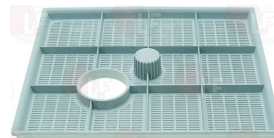

NUOVA SIMONELLI 18010502

3160322 FILTER 330x310 mm
for Glasswasher/Cupwasher (NUOVA SIMONELLI) KIARA4