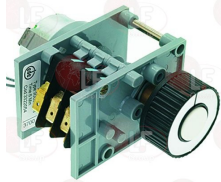

NUOVA SIMONELLI 18010714

3322054 CONTROLLER 9003F3 3 CAMS
6 minutes cycle
rinse 17 seconds
230V 50/60HZ
anticlockwise rotation
complete with knob and push-button