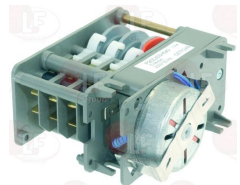

NUOVA SIMONELLI 18010845

3446200 CONTROLLER P265 2 CAMS
180 seconds cycle
230V 50Hz
without pin
for drain pump
for Dishwasher (NUOVA SIMONELLI) KIARA6CF