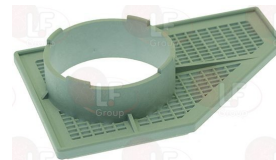

## Drain assembly

**3316141 DRAIN ASSEMBLY  $\varnothing$  1"1/4**  
 for Dishwasher (NUOVA SIMONELLI) KIARA6

NUOVA SIMONELLI 18010828

**3160468 BOTTOM PLATE FOR PUMP FILTER**

NUOVA SIMONELLI