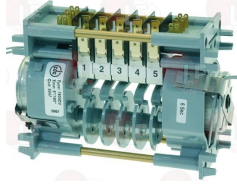

Suitable for:

3322260 CONTROLLER 7805DV 5 CAMS
1st cycle 6 seconds
2nd cycle 180 seconds
230V 50Hz
without pin
for Dishwasher hood type (NUOVA SIMONELLI) LTM1500