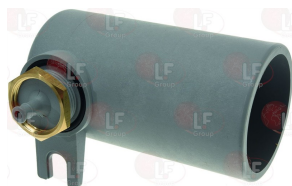

Air traps

3060118 AIR CHAMBER $\varnothing$ 60x110 mm
for Dishwasher hood type (NUOVA SIMONELLI) LTM1500
LTM1600

NUOVA SIMONELLI LTM1600

NUOVA SIMONELLI 18010732

3060071 AIR CHAMBER 83x50x33 mm