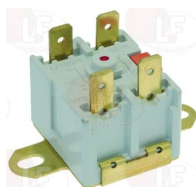

NUOVA SIMONELLI 18010955

Contactors

3446561 CONTACTOR LOVATO BF0910A
coil 9A 230V 50/60Hz 4.2Kw
3 normally open contacts
1 normally open auxiliary contact