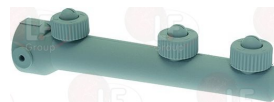

Suitable for:

3248179 OUTLET HOSE
internal $\varnothing$ 25 mm
overall length 370 mm
for Glasswasher/Cupwasher (NUOVA SIMONELLI)
KIARA1 - KIARA2 - KIARA4

NUOVA SIMONELLI 18010037

Suitable for:

3349495 OUTLET HOSE LOWER/UPPER
internal $\varnothing$ 29/35mm

NUOVA SIMONELLI 18011050

3248176 OUTLET HOSE UPPER/LOWER
internal $\varnothing$ 35 - 37 - 40 mm
overall length 1400 mm
for Dishwasher (NUOVA SIMONELLI) KIARA6

NUOVA SIMONELLI 18010822

3349477 PUMP OUTLET HOSE
internal $\varnothing$ 29-40 mm
overall length 1275 mm
for Dishwasher hood type (NUOVA SIMONELLI) LTM1500
LTM1600

NUOVA SIMONELLI

Wash and rinse arms for warewashers

3743602 LOWER/UPPER WASH ARM
length 200 mm with jets
for Glasswasher/Cupwasher (NUOVA SIMONELLI) KIARA1
KIARA2 - KIARA4

NUOVA SIMONELLI

3743510 LOWER/UPPER WASH ARM
length 200 mm
for Glasswasher/Cupwasher (NUOVA SIMONELLI) KIARA1
KIARA2 - KIARA4

NUOVA SIMONELLI 18010012

3743267 RINSE ARM CAP

NUOVA SIMONELLI 18010315

3743624 RINSE ARM WITH NOZZLES AND RING NUTS
for Glasswasher/Cupwasher (NUOVA SIMONELLI) KIARA1
KIARA2 - KIARA4

NUOVA SIMONELLI 18010445

3743603 UPPER WASH ARM
height 145 mm - length 235 mm

NUOVA SIMONELLI 18011048