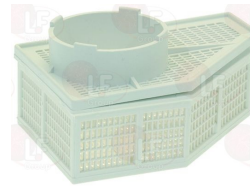

NUOVA SIMONELLI 18010034

3160043 TIE ROD FOR FILTER 97 mm
for Dishwasher (NUOVA SIMONELLI) KIARA6