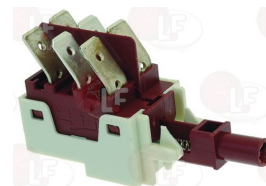

NUOVA SIMONELLI 18011025

3319628 DOUBLE CONTACT SWITCH 16(6)A 250V