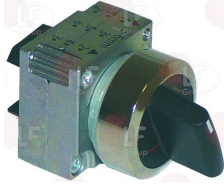

Suitable for:

3319524 ON/OFF SWITCH
with support

NUOVA SIMONELLI 18010773

Suitable for:

3319510 CONTACT SIEMENS 3SB3400-0B 10A 400V
1 contact NO