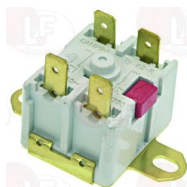

NUOVA SIMONELLI 18010789

1443006 CONTACT THERMOSTAT 55°C 16A 250V
automatic reset