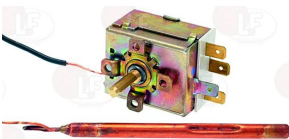

NUOVA SIMONELLI 18010043

3444269 SINGLE-PHASE THERMOSTAT 52°C
covered capillary 1000 mm
bulb $\varnothing$ 6.5x95 mm
15A 250V