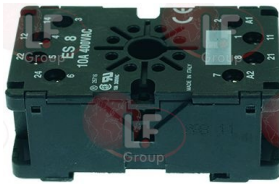

Relays

3351154 BASE OCTAL ES8 10A 400V
8 poles