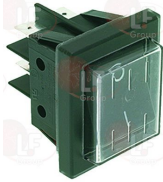

NUOVA SIMONELLI 16200027

NUOVA SIMONELLI 16300119

3319934 SWITCH 2-POLE ORANGE 16A 250V
16(4)A 250V - max. temperature 120°C
with indicator lamp - silk screen printing 0 - I
mounting hole 22x30 mm