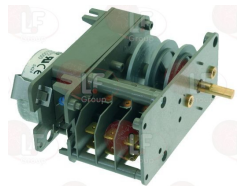

NUOVA SIMONELLI

3322147 CONTROLLER P265 5 CAMS
1st cycle 240 seconds
2nd cycle 40 seconds
230V 50Hz
for Dishwasher (NUOVA SIMONELLI) KIARA