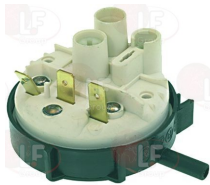

OEM AD036

Indicator lights

3221127 ORANGE LAMP RECEPTACLE
 head 14x14 mm - hole ø 11 mm
 for 6.2P

OEM EL002

3221097 NEUTRAL INDICATOR LAMP 220V
 head ø 8 mm - 120°C

OEM EL003

Inlet hoses

3449072 INLET ELBOW HOSE ø 3/4" FF 2000 mm
 EPDM hose covered in nylon braiding ø 10x14 mm
 brass fittings 3/4"F
 max temperature 90°C
 max pressure 10 bar

OEM MC087

3528235 WASHER FLAT WIDE M6
 internal/external \varnothing 6.4/18 mm - thickness 1.6 mm
 stainless steel - UNI 6593 - DIN 9021 - ISO 7093

OEM MC012

Knobs

3241338 KNOB BLACK \varnothing 42 mm
 D-shaped hole 6x4.6 mm

OEM AC062

Pressure switches

3320027 PRESSURE SWITCH 1 LEVEL
 calibration 50/30 mm
 250V 16A
 max operating temperature 85°C

OEM EI001

3320063 PRESSURE SWITCH 1 LEVEL
 calibration 110/70 mm
 250V 16A
 max operating temperature 85°C