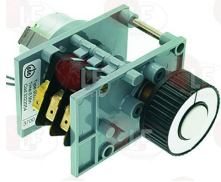

Controllers and changeover switches

3322054 CONTROLLER 9003F3 3 CAMS

6 minutes cycle
rinse 17 seconds
230V 50/60HZ
anticlockwise rotation
complete with knob and push-button