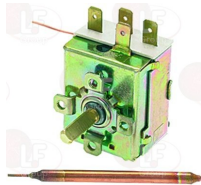

OEM EF024

Terminal blocks

- 3247016** **3-POLE TERMINAL BLOCK FV273 40A 450V**
for cable max 6 mm²
operating temperature 150°C
nominal voltage 450 V

OEM EP106

OEM EP135R0

Thermostats

- 3444004** **THERMOSTAT SINGLE-PHASE TR2 0-90°C**
D-shaped pin \varnothing 6x4.6 mm
capillary length 1500 mm - 15A 250V
bulb \varnothing 6.5x95 mm