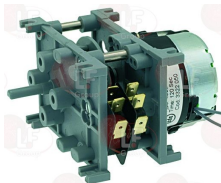

OEM AB079

3063122 BEARING 6204 2RSH SKF
 external \varnothing 47mm - internal \varnothing 20mm - thickness 14mm

OEM AB049

Contactors

3446561 CONTACTOR LOVATO BF0910A
 coil 9A 230V 50/60Hz 4.2Kw
 3 normally open contacts
 1 normally open auxiliary contact

OEM EN005

OEM EN082

3446582 CONTACTOR LOVATO BF1810A
 coil 18A 230V 50/60Hz 7.5Kw
 3 normally open contacts
 1 normally open auxiliary contact

OEM EN007

Controllers and changeover switches

3322050 CONTROLLER 4902F1 2 CAMS
 120 seconds cycle
 rinse 17 seconds
 230V 50/60Hz
 anticlockwise rotation
 D-shaped pin \varnothing 6x4.6 mm

OEM AC046

Heating elements

3355256 HEATING ELEMENT FOR BOILER 2400W 220V

immersed length 230 mm
oval flange 96x58 mm - dist. between fast. holes 7
complete with gasket \varnothing 52 mm (3186230)
for Dishwasher (OEM)