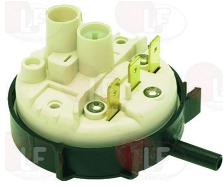

Suitable for:

OLIS

Suitable for:

Pressure switches

1. **3320207 PRESSURE SWITCH 1 LEVEL**
   calibration 85/59 mm
   for Dishwasher hood type (OLIS) OLG11S - OLHT11D