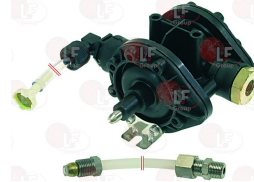

Relays

- 3351007 POWER RELAY FINDER 55.32.8.230.0040**
 230V 50/60Hz
 2 exchange contacts 10A
 with to test push-button + mechanic gauge

OLIS BN6A047070

OLIS 6A047070

- 3351028 RELAY SOCKET 94.82 10A 300V**

OLIS BN6A047074

OLIS 6A047074

Rinse aid pumps and accessories

3090190 PERISTALTIC PUMP FOR DETERGENT
 mod. RPS20RMIP - Ext.size. 160 x 80 x 85 mm
 220/240 V - 50 Hz
 flow rate 0.28 L/h - 2.80 L/h

OLIS

3090085 RINSE AID DOSING PUMP N6 E 05 W4G4Z
 with EPDM diaphragm
 minimum pressure 0.5 bar
 inlet side elbow fitting
 pped with: hose with filter and pressure hose
 with screws

OLIS

Rotary switches

3057050 CONNECTING BRACKET 28x21x16 mm
 distance between hooking brackets 27 mm
 f/connection between selector switch and thermostat.

OLIS 6A045900

Solenoid valves

3120005 SOLEN. VALVE ELBITYPE 329 1 WAY 180°
 220/240V 50/60Hz - max. temperature 90°C
 inlet 3/4" - outlet \varnothing 10.5 mm