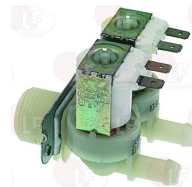

OLIS BN3103620

OLIS 3103620

3120007 SOLEN. VALVE ELBITYPE 349 2 WAY 180°
220/240V 50/60Hz - max. temperature 90°C
inlet 3/4" - two outlets $\varnothing$ 10.5 mm