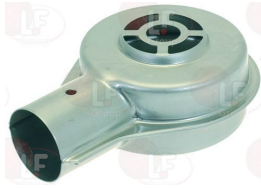

OLIS 550206/A

3250213 HOOD LIFTING SPRING \varnothing 38x630 mm
 for GASTRO 12S

OLIS 70302

Suitable for:

OLIS

Suitable for:

3250219 HOOD LIFTING SPRING \varnothing 38x810 mm
for GASTRO 11S

OLIS 75303

Supports for wash and rinse arms

3743679 ST/STEEL COLUMN UPPER

OLIS 75067

3325001 MANIFOLD PIN 88 mm

OLIS 75322

Switches

3319094 BLUE MONOPOLAR SWITCH ROLD E2009
monopolar switch NO 16A 250V
max temperature 125°C