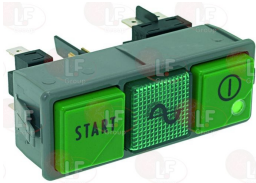

3319102 SWITCH BLOCK WITH 2 BLANKS - GREY

green indicator lamp 250V

OLIS

3221097 NEUTRAL INDICATOR LAMP 220V

head ø 8 mm - 120°C

OLIS

3319101 SWITCH WITH 2 BUTTONS AND 1 LAMP - GREEN

1 monopolar switch
1 bipolar switch
with indicator lamp 16A 250V