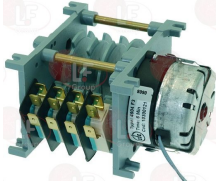

*Suitable **universal spare parts** may not be included*

Suitable for:

OLIS

Suitable for:

Axial motors

3240501 AXIAL FAN SUNON 120x120x38 mm
ball bearings
230V 50/60Hz 22W 2850rpm
DP200A 2123XBT.GN

OLIS BN3102350

OLIS 3102350

5017087 FAN MOTOR A2D250-AA02-75 ø 250 mm
230/400V 50/60 Hz 115/150W 0.2/0.24A

OLIS 3000310/A

Castors, rollers and accessories

3391069 BASKET WHEEL
for Dishwasher (OLIS) HT12

OLIS

Contactors

3446223 CONTACTOR AEG LS02K400
6A 400V 2.2Kw - coil 230V 50/60Hz
4 normally open contacts

OLIS BN6A047037

OLIS 6A047037

3351209 CONTACTOR AEG LS05 9A 230V 4Kw
coil 230V 50/60Hz
3 normally open contacts
1 normally closed auxiliary contact

OLIS A0447037

3351211 CONTACTOR AEG LS4K 9A 230V 4Kw
coil 230V 50/60Hz
3 normally open contacts
1 normally closed auxiliary contact

OLIS BN6A047034

OLIS 6A047034

Controllers and changeover switches

- 3322265 CONTROLLER 4904F3 4 CAMS**
1st cycle 60 seconds
2nd cycle 120 seconds
3rd cycle 180 seconds
230V 50/60Hz
anticlockwise rotation
for Dishwasher (OLIS) OLHT12E