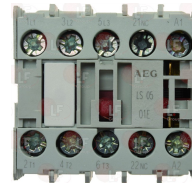

OLIS 3102350

5017087 FAN MOTOR A2D250-AA02-75 ø 250 mm
230/400V 50/60 Hz 115/150W 0.2/0.24A

OLIS 3000310/A

Castors, rollers and accessories

3391069 BASKET WHEEL
for Dishwasher (OLIS) HT12

OLIS

Contactors

3446223 CONTACTOR AEG LS02K400
6A 400V 2.2Kw - coil 230V 50/60Hz
4 normally open contacts

OLIS BN6A047037

OLIS 6A047037

3351209 CONTACTOR AEG LS05 9A 230V 4Kw
coil 230V 50/60Hz
3 normally open contacts
1 normally closed auxiliary contact

OLIS A0447037

3351211 CONTACTOR AEG LS4K 9A 230V 4Kw
coil 230V 50/60Hz
3 normally open contacts
1 normally closed auxiliary contact