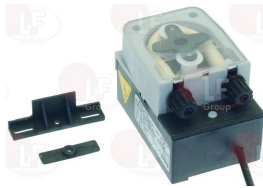

3090148 HYDRAULIC DISPENSER EXTENSION

RANCILIO 65466005

3090602 INLET VALVE

RANCILIO 65144012

3090310 PERISTALTIC PUMP FOR DETERGENT PBR3
230V 50Hz

RANCILIO 65209016

3090351 SANTOPRENE DIAPHRAGM-TUBE
with connections