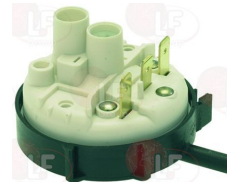

RANCILIO 34200061

RANCILIO 34200063