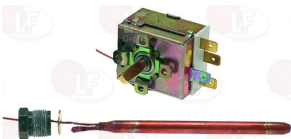

RANCILIO 65236043

3444216 **SINGLE-PHASE THERMOSTAT 0-90°C**
for boiler and wash tank
covered capillary 1000 mm
bulb $\varnothing$ 6.5x120 mm
with adapter nipple gland $\varnothing$ 14 mm
15A 250V
D shaft $\varnothing$ 6x4.6 mm