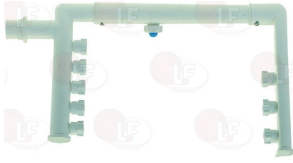

RANCILIO 23117026

3501120 RINSE ARM JET
for Dishwasher (RANCILIO) LS385 - LS395 - LS605
for Glasswasher/Cupwasher (RANCILIO) LT185 - LT285

RANCILIO 23117026

Suitable for:

3743281 WASH ARM
for Glasswasher/Cupwasher (RANCILIO) LT100 - LT110