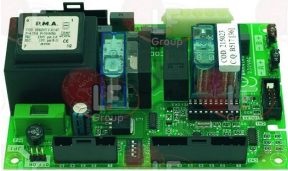

Electronic printed-circuit boards

3390034 CIRCUIT BOARD
without EPROM
dimensione 135x100 mm

RANCILIO 65215023

3319253 4 BUTTONS 2 DISPLAY BOARD NEW MODEL
totally interchangeable with the old model
dimensions 285x35 mm

RANCILIO 65227059

3319250 10-WAYS FLAT CABLE 2300 mm