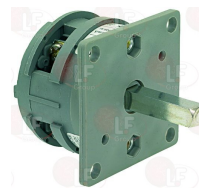

RANCILIO 34030067

3057329 START SELECTOR SWITCH 0-1
for Dishwasher hood type (RANCILIO) LS1105