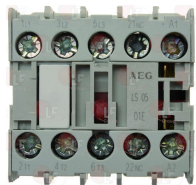

RANCILIO 65236048

3444609 CONTACT THERMOSTAT 95°C
manual reset

RANCILIO 65236047

Contactors

3351209 CONTACTOR AEG LS05 9A 230V 4Kw
coil 230V 50/60Hz
3 normally open contacts
1 normally closed auxiliary contact