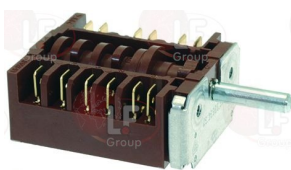

RANCILIO 65143219

6926278 RINSE AID DOSING PUMP DIB-E
back connection closed

RANCILIO 65926278

3090224 RINSE AID INLET FILTER

RANCILIO 65121017

Rotary switches

3057198 SELECTOR SWITCH 0-5 POSITIONS
contact capacity 16A 250V - max 150°C
D-shaped pin \varnothing 6x4.6 mm
for Dishwasher (RANCILIO) - Series LTB