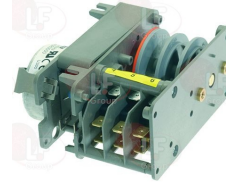

3322090 CONTROLLER P26 3 CAMS

20 minutes cycle
230V 50Hz