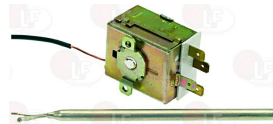

RANCILIO 65236042

3444612 **SINGLE-PHASE THERMOSTAT FOR BOILER 85°C**
15A 250V
covered capillary 600 mm
bulb $\varnothing$ 6x120 mm