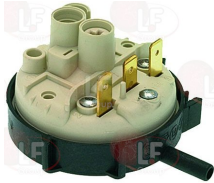

RANCILIO

3320111 PRESSURE SWITCH 1 LEVEL
calibration 35/17 mm
250V 16(4)A