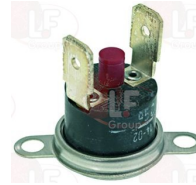

RANCILIO 65236048

3444609 CONTACT THERMOSTAT 95°C
manual reset