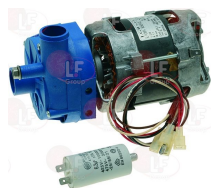

Suitable for:

3122398 ELECTRIC PUMP LGB ZF131DX 0.26HP
inlet external \varnothing 28 mm - outlet external \varnothing 28 mm
0.26HP 230V 50Hz 1.1A - motor revolutions 2800
capacitor 6.3 μ f

RANCILIO 34013300