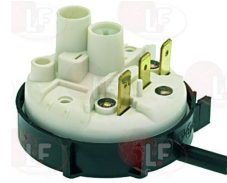

RANCILIO 65224004

3320235 PRESSURE SWITCH 1 LEVEL
calibration 110/75 mm
250V 16A
for drain pump