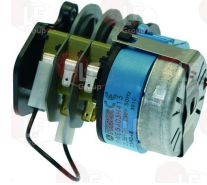

RANCILIO 65229032

Controllers and changeover switches

3322613 CONTROL SELECTOR P265 4 CAMS

1st cycle 60 seconds
2nd cycle 20 minutes
230V 50/60Hz
2 motors

RANCILIO 65238066

3322609 CONTROLLER PWE5 3 CAMS

150 seconds cycle
230V 50/60Hz
without pin
former model 600/636/5200