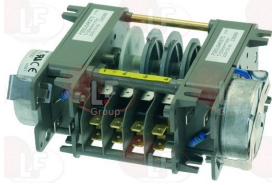

Controllers and changeover switches

3322613 CONTROL SELECTOR P265 4 CAMS

1st cycle 60 seconds
2nd cycle 20 minutes
230V 50/60Hz
2 motors