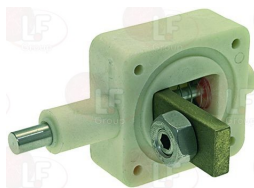

Microswitches

3803059 DOOR MICRO SWITCH
for Glasswasher/Cupwasher (RANCILIO) - Series LT