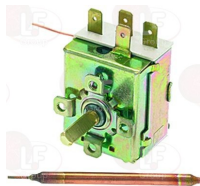

Thermostats

3444004 THERMOSTAT SINGLE-PHASE TR2 0-90°C
D-shaped pin $\varnothing$ 6x4.6 mm
capillary length 1500 mm - 15A 250V
bulb $\varnothing$ 6.5x95 mm
for Dishwasher (SAMMIC)
for Glasswasher/Cupwasher (SAMMIC)