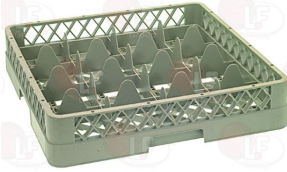

3055238 GLASS RACK 400x400x135 mm
in plastic covered wire

SAMMIC 2309733

3055476 GLASS RACK 400x400x150 mm
of plastic

SAMMIC 2305468

3055324 GLASS RACK 450x450x170 mm

SAMMIC 2307320

Suitable for:

3055562 GLASS RACK 500x500x100 mm
for 16 GLASSES \varnothing 112 mm
in plastic
glass height max 100 mm
useful internal height when stacked 78 mm