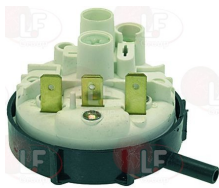

Suitable for:

SAMMIC

Suitable for:

OR and ORM gaskets

5029388 GASKET ORM 0520-80 EPDM

2 piece pack
for Dishwasher (SAMMIC) SL-290 - SL-290B - SL-350
SL-350B - SL-550 - SL-550B
for Dishwasher hood type (SAMMIC) E-1000 - LV-1100
LV-1200 - SC-1100 - SC-1200
for Glasswasher/Cupwasher (SAMMIC) S-21 - S-23
SB-22 - SB-23 - SL-18 - SL-19 - SL-20 - SL-21
for Pan/utensilwashing machines (SAMMIC) SU-600
SU-750

SAMMIC 2309051

Pins

3743499 PIN FOR WASH ARM ASSEMBLY

for Glasswasher/Cupwasher (SAMMIC) SL-18

SAMMIC 2313219

SAMMIC 2319206

Pressure switches

3320117 PRESSURE SWITCH 1 LEVEL

calibration 40/15 mm
250V 16A
for Glasswasher/Cupwasher (SAMMIC) SL-18 - SL-19

SAMMIC 2302815

SAMMIC 2319212

3320175 PRESSURE SWITCH 1 LEVEL

calibration 130/40 mm
250V 16A
max operating temperature 85°C
for Pan/utensilwashing machines (SAMMIC) SU-600S

SAMMIC 2302816

SAMMIC 2319354

Probes

3445273 TEMPERATURE PROBE NTC

cable length 1000 mm - bulb $\varnothing$ 6x55 mm
connection $\varnothing$ 1/8"

for Pan/utensilwashing machines (SAMMIC) SU-600S

SAMMIC 2310459

SAMMIC 2311663