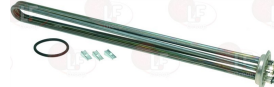

SAMMIC 2309098

3455010 HEATING ELEMENT 9000W 230V
immersed length 520 mm
external $\varnothing$ flange 70 mm - with probe receptacle
complete with O-ring gasket $\varnothing$ 67 mm (3186014)
complete with fastening rod and contact protection
for Pan/utensilwashing machines (SAMMIC) SU-600S