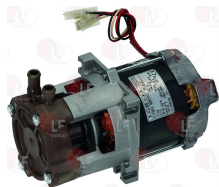

Suitable for:

SAMMIC

Suitable for:

5007992 ELECTROPUMP VOLUMETRIC LGB PPL46DX
0.32Kw 230V 50Hz capacitor 8μF
hose-end fitting inlet-outlet ø 12 mm
for Dishwasher (SAMMIC)
SP-290 - SP-290B - SP-350 - SP-350B - SP-550
SP-550B
for Dishwasher hood type (SAMMIC)
SC-1100 - SC-1200
for Pan/utensilwashing machines (SAMMIC)
SU-600 - SU-750