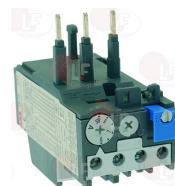

SAMMIC 2306358

3351033 THERMAL RELAY ABB TA25DU
6÷8.5A
1 normally open contact
1 normally closed contact
for Pan/utensilwashing machines (SAMMIC) SU-600S

SAMMIC 2141175

Controllers and changeover switches

3322277 CONTROLLER 11803F1 3 CAMS
120 second cycle
230V 50/60Hz
for Glasswasher/Cupwasher (SAMMIC) SL-18
for Glasswasher/Cupwasher (SAMMIC) SV18