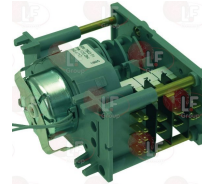

Suitable for:

3241797 SELECTOR SWITCH BLACK KNOB
for Dishwasher (SAMMIC) S-290 - S-350 - S-550
S-750 - S-750A - SB-290 - SB-350 - SB-550
SB-750 - SB-750A
for Glasswasher/Cupwasher (SAMMIC) S-23 - SB-22
SB-23

SAMMIC 2309580

3322314 CONTROLLER 4903F1 3 CAMS
240 seconds cycle
230V 50/60Hz
for Dishwasher (SAMMIC) E-300 - S-290 - S-350
SB-290 - SB-350
for Glasswasher/Cupwasher (SAMMIC) E-19 - S-23
SB-23

SAMMIC 2309694

3322260 CONTROLLER 7805DV 5 CAMS
1st cycle 6 seconds
2nd cycle 180 seconds
230V 50Hz
without pin

SAMMIC 2306348

3322290 TIMER 7807DV 7 CAMS
1st cycle 180 seconds
2nd cycle 6 seconds
230V 50Hz
for Dishwasher (SAMMIC) SL-800B

SAMMIC 2310458

SAMMIC

Suitable for:

3322079 CONTROLLER 7803F1 3 CAMS
120 seconds cycle
230V 50/60Hz
for Glasswasher/Cupwasher (SAMMIC) SB-22 - SV-20
SV-21

SAMMIC 2309737

3322288 TIMER 11804F1 4 CAMS
cycle 180 seconds
230V 50/60Hz
for Glasswasher/Cupwasher (SAMMIC) SL-20 - SL-21

SAMMIC 2310454