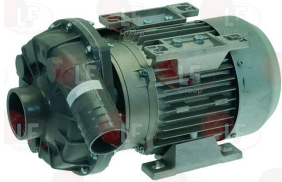

SAMMIC 2310641

3122474 ELECTRIC PUMP FIR 1227SX 3HP
inlet external $\varnothing$ 63 mm - outlet external $\varnothing$ 48 mm
3HP 220/400V 50Hz 7/4A - motor revolutions 2800
for Pan/utensilwashing machines (SAMMIC) SU-600S