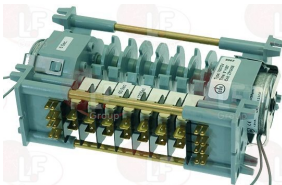

SAMMIC 2309580

3322314 CONTROLLER 4903F1 3 CAMS
 240 seconds cycle
 230V 50/60Hz
 for Dishwasher (SAMMIC) E-300 - S-290 - S-350
 SB-290 - SB-350
 for Glasswasher/Cupwasher (SAMMIC) E-19 - S-23
 SB-23

SAMMIC 2309694

3322260 CONTROLLER 7805DV 5 CAMS
 1st cycle 6 seconds
 2nd cycle 180 seconds
 230V 50Hz
 without pin

SAMMIC 2306348

3322290 TIMER 7807DV 7 CAMS
 1st cycle 180 seconds
 2nd cycle 6 seconds
 230V 50Hz
 for Dishwasher (SAMMIC) SL-800B