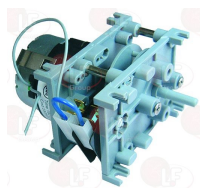

SAMMIC 2319219

3322289 CONTROLLER 11804F1 4 CAMS
216 second cycle
230V 50Hz
for Dishwasher (SAMMIC)
SL-290BS
for Dishwasher (SAMMIC) SP-290BS

SAMMIC 2310456

3322315 CONTROLLER 4902F1 2 CAMS
180 seconds cycle
230V 50/60Hz
for Dishwasher (SAMMIC) S-550 - S-750 - SB-550
SB-750
for Dishwasher hood type (SAMMIC) E-1000 - LV-1080