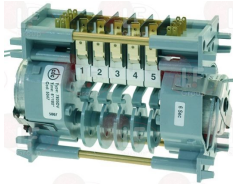

3322260 CONTROLLER 7805DV 5 CAMS
 1st cycle 6 seconds
 2nd cycle 180 seconds
 230V 50Hz
 without pin

SAMMIC 2306348

3322290 TIMER 7807DV 7 CAMS
 1st cycle 180 seconds
 2nd cycle 6 seconds
 230V 50Hz
 for Dishwasher (SAMMIC) SL-800B