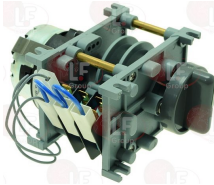

SAMMIC 2319219

3322289 CONTROLLER 11804F1 4 CAMS
216 second cycle
230V 50Hz
for Dishwasher (SAMMIC)
SL-290BS
for Dishwasher (SAMMIC) SP-290BS

SAMMIC 2310456

3322315 CONTROLLER 4902F1 2 CAMS
180 seconds cycle
230V 50/60Hz
for Dishwasher (SAMMIC) S-550 - S-750 - SB-550
SB-750
for Dishwasher hood type (SAMMIC) E-1000 - LV-1080

SAMMIC 2309024

SAMMIC 2309580

Suitable for:

3241797 SELECTOR SWITCH BLACK KNOB
 for Dishwasher (SAMMIC) S-290 - S-350 - S-550
 S-750 - S-750A - SB-290 - SB-350 - SB-550
 SB-750 - SB-750A
 for Glasswasher/Cupwasher (SAMMIC) S-23 - SB-22
 SB-23

SAMMIC 2309580

3322314 CONTROLLER 4903F1 3 CAMS
 240 seconds cycle
 230V 50/60Hz
 for Dishwasher (SAMMIC) E-300 - S-290 - S-350
 SB-290 - SB-350
 for Glasswasher/Cupwasher (SAMMIC) E-19 - S-23
 SB-23

SAMMIC 2309694

3322260 CONTROLLER 7805DV 5 CAMS
 1st cycle 6 seconds
 2nd cycle 180 seconds
 230V 50Hz
 without pin

SAMMIC 2306348

3322290 TIMER 7807DV 7 CAMS
 1st cycle 180 seconds
 2nd cycle 6 seconds
 230V 50Hz
 for Dishwasher (SAMMIC) SL-800B