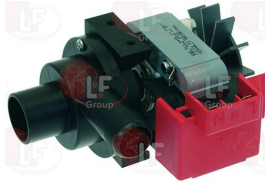

3122181 DRAIN ELECTRO-PUMP 100W 220V 50Hz
inlet external \varnothing 30 mm - outlet external \varnothing 23 mm

SAMMIC 4309102

3122483 DRAIN ELECTRO-PUMP 150W 230V 50Hz
inlet external \varnothing 24 mm - outlet external \varnothing 24 mm
for Pan/utensilwashing machines (SAMMIC) SU-600S