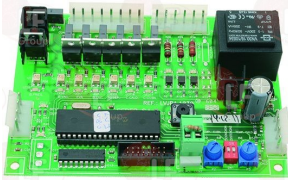

Electronic printed-circuit boards

3390244 CONTROL BOARD
dimensions 140x100 mm
for Pan/utensilwashing machines (SAMMIC) SU-600S