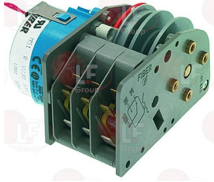

Controllers and changeover switches

3322225 CONTROLLER P255 3 CAMS

120 seconds cycle
230V 50/60Hz
without pin