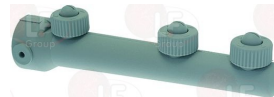

SOTAL

3743624 RINSE ARM WITH NOZZLES AND RING NUTS
for Glasswasher/Cupwasher (SOTAL) C230 - EC195
EC255 - ER195 - ER255