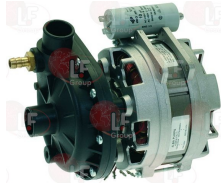

SOTAL

Suitable for:

SOTAL

Suitable for:

Pump motors

3122432 ELECTRIC PUMP AP 1629030SX 0.30HP
inlet external \varnothing 32 mm - outlet external \varnothing 31 mm
0.30HP 230V 50Hz - motor revolutions 2800
capacitor 10 μ f
for Glasswasher/Cupwasher (SOTAL) EC195 - EC255
ER195 - ER255

SOTAL

3122434 ELECTRIC PUMP AP 2031SX 1HP
inlet external \varnothing 45 mm - outlet external \varnothing 40 mm
1HP 230V 50Hz - motor revolutions 2800
capacitor 12.5 μ f

SOTAL

3122433 ELECTRIC PUMP AP 32591SX 0.60HP
inlet external \varnothing 30 mm - outlet external \varnothing 30 mm
0.60HP 230V 50Hz - motor revolutions 2850
capacitor 12.5 μ f