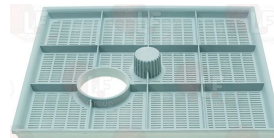

SOTAL

3160321 FILTER 230x200 mm
for Dishwasher (SOTAL) F600ECO