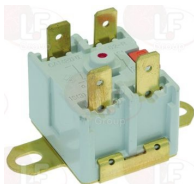

SOTAL

3186181 O-RING 03068 EPDM
for Dishwasher (SOTAL) ER225
for Glasswasher/Cupwasher (SOTAL) C230 - EC195
EC255 - ER195

SOTAL

Contact thermostats

3744070 SAFETY THERMOSTAT FOR TANK 85°C
4 contacts 16A 250V
for Dishwasher hood type (SOTAL) C1300