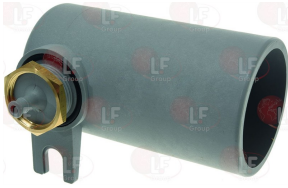

Suitable universal spare parts may not be included

Suitable for:

SOTAL

Suitable for:

Air traps

3060118 AIR CHAMBER \varnothing 60x110 mm

SOTAL C1300

Bearings

3063102 BEARING 609 DDU NSK
external \varnothing 24 mm - internal \varnothing 9 mm - thickness 7 mm

SOTAL

Caps

3439007 HEXAGONAL TANK CAP 3/8" GAS
for Glasswasher/Cupwasher (SOTAL) C230 - EC195
EC255 - ER195 - ER255