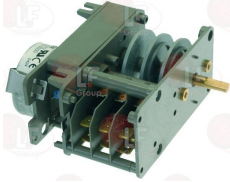

SOTAL

Controllers and changeover switches

3322225 CONTROLLER P255 3 CAMS

120 seconds cycle
230V 50/60Hz
without pin

SOTAL

3446200 CONTROLLER P265 2 CAMS

180 seconds cycle
230V 50Hz
without pin
for drain pump
for Dishwasher (SOTAL) F600ECO

SOTAL

SOTAL LF-5014710

3322261 CONTROLLER P265 3 CAMS

240 seconds cycle
230V 50/60Hz
counter-clockwise rotation
D-shaped pin \varnothing 6x4.6 mm
for Glasswasher/Cupwasher (SOTAL) C230

SOTAL

3322260 CONTROLLER 7805DV 5 CAMS

1st cycle 6 seconds
2nd cycle 180 seconds
230V 50Hz
without pin

SOTAL

Drain assembly

3316141 DRAIN ASSEMBLY \varnothing 1"1/4

for Dishwasher (SOTAL) F600ECO

SOTAL

3160039 TIE ROD FOR FILTER 52 mm

for Dishwasher (SOTAL) F600ECO
for Glasswasher/Cupwasher (SOTAL) C230 - EC195
EC255 - ER195 - ER255

SOTAL

Suitable for:

SOTAL

Suitable for:

Drain pumps

3122000 DRAIN ELECTRIC PUMP 40W 230V 50Hz
inlet external \varnothing 30 mm - output external \varnothing 22 mm
for Dishwasher (SOTAL) F600

SOTAL LF-3122740