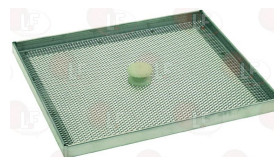

SOTAL

3160037 PLASTIC INNER FILTER FOR TANK 230x200 mm
for Dishwasher (SOTAL) C13001P
for Dishwasher hood type (SOTAL) C1300

SOTAL

3160464 S/STEEL FILTER SURFACE 230x200 mm
for Dishwasher (SOTAL) C13001P - C130024V
for Dishwasher hood type (SOTAL) C1300