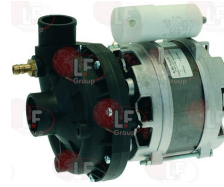

SOTAL

Suitable for:

SOTAL

Suitable for:

Pump motors

3122432 ELECTRIC PUMP AP 1629030SX 0.30HP
inlet external \varnothing 32 mm - outlet external \varnothing 31 mm
0.30HP 230V 50Hz - motor revolutions 2800
capacitor 10 μ f
for Glasswasher/Cupwasher (SOTAL) EC195 - EC255
ER195 - ER255

SOTAL

3122434 ELECTRIC PUMP AP 2031SX 1HP
inlet external \varnothing 45 mm - outlet external \varnothing 40 mm
1HP 230V 50Hz - motor revolutions 2800
capacitor 12.5 μ f

SOTAL

3122433 ELECTRIC PUMP AP 32591SX 0.60HP
inlet external \varnothing 30 mm - outlet external \varnothing 30 mm
0.60HP 230V 50Hz - motor revolutions 2850
capacitor 12.5 μ f