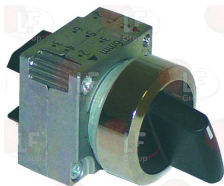

Switches

3319524 ON/OFF SWITCH
with support
for Dishwasher hood type (SOTAL) C1300