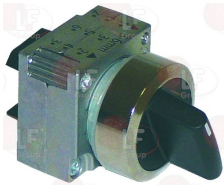

SOTAL LF-3454035

Suitable for:

3454040 CONTACT SIEMENS 3SB3400-0C 12A 400V
1 contact NC
for Dishwasher hood type (SOTAL) C1300

SOTAL

3319174 PUSH-BUTTON 2-POLE ORANGE 16A 250V
16(4)A 250V - max. temperature 120°C
with indicator lamp - mounting hole 22x30 mm
for Dishwasher (SOTAL) F600ECO
for Glasswasher/Cupwasher (SOTAL) C230

SOTAL

3319523 SWITCH 3 POSITIONS
with support
for Dishwasher (SOTAL) C1300

SOTAL LF-3057292

SOTAL

3319510 CONTACT SIEMENS 3SB3400-0B 10A 400V
1 contact NO
for Dishwasher hood type (SOTAL) C1300

SOTAL LF-3057282