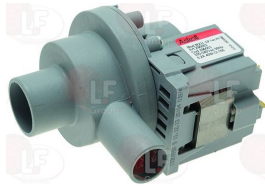

SOTAL

Suitable for:

SOTAL

Suitable for:

Drain pumps

3122000 DRAIN ELECTRIC PUMP 40W 230V 50Hz
inlet external \varnothing 30 mm - output external \varnothing 22 mm
for Dishwasher (SOTAL) F600

SOTAL LF-3122740