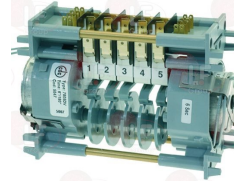

3322260 CONTROLLER 7805DV 5 CAMS

1st cycle 6 seconds
2nd cycle 180 seconds
230V 50Hz
without pin