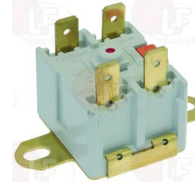

SO.WE.BO. CESV001

Contactors

3454033 CONTACTOR SIEMENS 3RT2016-1AB01
9A 400V 4Kw - coil 24V 50/60Hz
3 normally open contacts
1 normally open auxiliary contact
for Dishwasher hood type (SO.WE.BO.) 6.1P - 6.2P