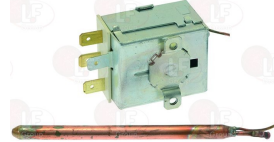

SO.WE.BO. CETB85

**3444269 SINGLE-PHASE THERMOSTAT 52°C**  
 covered capillary 1000 mm  
 bulb  $\varnothing$  6.5x95 mm  
 15A 250V  
 for Dishwasher (SO.WE.BO.)

SO.WE.BO. CETV55

**Tubing and hoses**

**3248177 DRAIN HOSE FOR TANK**  
 internal  $\varnothing$  38 mm  
 overall length 455 mm  
 for Dishwasher (SO.WE.BO.) 824