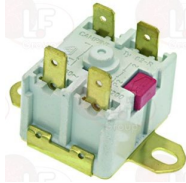

SO.WE.BO. CESB454

3744070 SAFETY THERMOSTAT FOR TANK 85°C
4 contacts 16A 250V
for Dishwasher hood type (SO.WE.BO.) 6.1P - 6.2P