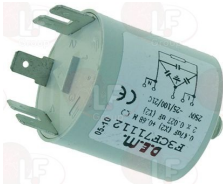

Interference suppression filters

1. **3160099 INTERFERENCE SUPPRES. FILTER F3CF71112**
   0.47 μ F
   for Dishwasher (SO.WE.BO.)