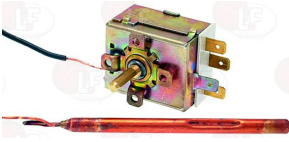

### Terminal blocks

**3247009 6-POLE TERMINAL BLOCK FV122/B 40A 600V**  
for cable max 6 mm<sup>2</sup>  
operating temperature 150°C  
nominal voltage 450 V

SO.WE.BO. CEM0S3F

**Thermostats**

**3444268 SINGLE-PHASE THERMOSTAT 0-90°C**  
 covered capillary 1000 mm  
 bulb  $\varnothing$  6.5x95 mm  
 15A 250V  
 D shaft  $\varnothing$  6x4.6 mm