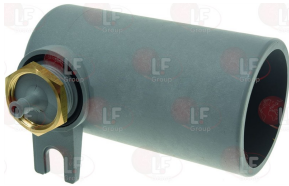

Suitable for:

SO.WE.BO.

Suitable for:

Air traps

3060118 AIR CHAMBER $\varnothing$ 60x110 mm
for Dishwasher hood type (SO.WE.BO.) 6.2PB