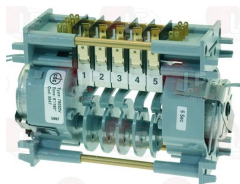

SO.WE.BO. CETR24

SO.WE.BO. CETR24B

**3322147 CONTROLLER P265 5 CAMS**  
 1st cycle 240 seconds  
 2nd cycle 40 seconds  
 230V 50Hz  
 for Dishwasher (SO.WE.BO.) 1342 - 824

SO.WE.BO. CETD1224B

**3322260 CONTROLLER 7805DV 5 CAMS**  
 1st cycle 6 seconds  
 2nd cycle 180 seconds  
 230V 50Hz  
 without pin  
 for Dishwasher hood type (SO.WE.BO.) 6.1P