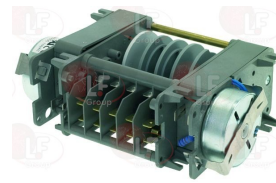

SO.WE.BO. CETD1224B

3322260 CONTROLLER 7805DV 5 CAMS
1st cycle 6 seconds
2nd cycle 180 seconds
230V 50Hz
without pin
for Dishwasher hood type (SO.WE.BO.) 6.1P