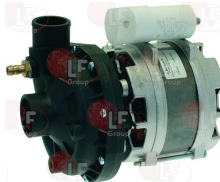

## Pump motors

**3122434 ELECTRIC PUMP AP 2031SX 1HP**  
inlet external  $\varnothing$  45 mm - outlet external  $\varnothing$  40 mm  
1HP 230V 50Hz - motor revolutions 2800  
capacitor 12.5  $\mu$ f  
for Dishwasher (SO.WE.BO.)  
824