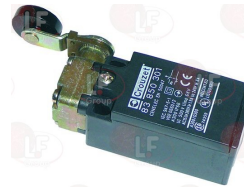

**3240601 MICROSWITCH N16 250V**  
contact capacity 16A 250V

THIRODE 3755E

**3240410 MICROSWITCH 16(4)A 250V**

THIRODE 303621

**3803002 POSITION MICROSWITCH 15A 380V**  
crouzet 83.850.301  
for Dishwasher (THIRODE)  
LT  
for Dishwasher (THIRODE) VSL1100P