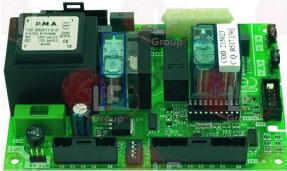

Suitable for:

Suitable for:

3390034 CIRCUIT BOARD
without EPROM
dimensione 135x100 mm
for Dishwasher (THIRODE)
OREANE LC ST70HPH
Oreane LB PRO 5 - Oreane LT1 - Oreane LT2
OREANE LB PRO 1 - OREANE LB PRO 3
OREANE LB PRO 4 - OREANE LC
OREANE LC PRO GL40HE - OREANE LF PRO
for Dishwasher hood type (THIRODE)
OREANE LC