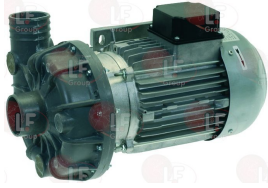

Suitable for:

Suitable for:

3122719 ELECTRIC PUMP FIR 2275SX 3.60HP
inlet external $\varnothing$ 63 mm - outlet external $\varnothing$ 63 mm
3.60HP 220/400V 50Hz 10/5.8A - motor revolut. 2800

THIRODE 30827

3786468 GASKET FOR PUMP FIR 2275 3.6HP