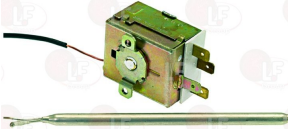

3444612 SINGLE-PHASE THERMOSTAT FOR BOILER 85°C
15A 250V
covered capillary 600 mm
bulb $\varnothing$ 6x120 mm
for Dishwasher (THIRODE) OREANE LF

THIRODE 2001966H

THIRODE 5508E

3444613 SINGLE-PHASE THERMOSTAT FOR TANK 60°C
15A 250V
covered capillary 600 mm
button bulb $\varnothing$ 14 mm