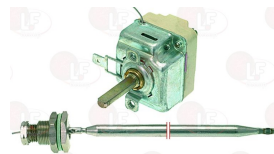

THIRODE 24650

3444049 SINGLE-PHASE THERMOSTAT 30-90°C
capillary 1700 mm
button bulb $\varnothing$ 15x20 mm
16A 250V
D shaft $\varnothing$ 6x4.6 mm