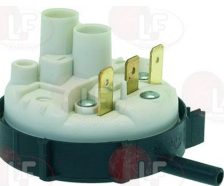

THIRODE 5849E

3320084 PRESSURE SWITCH 1 LEVEL
calibration 140/110 mm
250V 16A
for Dishwasher (THIRODE) OREANE LF PRO