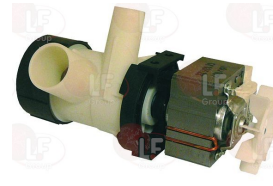

THIRODE 904018

Electrical cables

3050150 ELECTRICAL CABLE FOR POWER SUPPLY
with plug SCHUKO - 3 wires $\varnothing$ 1.5 mm
overall length 2500 mm
for Dishwasher (THIRODE) OREANE LV 31
OREANE LV 350 - OREANE LV 385 - OREANE LV 41