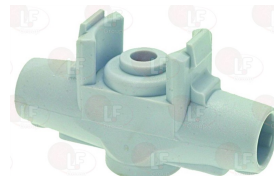

6129054 RINSE ARM ASSEMBLY BOSS

for Dishwasher (THIRODE) OREANE LF PRO