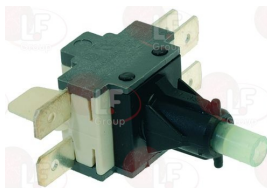

THIRODE 900010

5020280 SWITCH CHANGE-OVER 2-POLE
for Dishwasher (THIRODE) OREANE LC