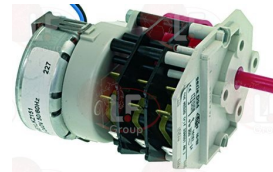

THIRODE 3649E

THIRODE 3730E

3322612 CONTROLLER D94.92M 6 CAMS
1st cycle 60 seconds
2nd cycle 120 seconds
3rd cycle 180 seconds
220/240V 50/60Hz
2 motors