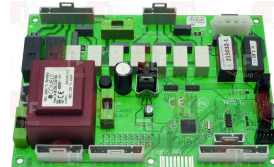

THIRODE 2001087H

5059436 ELECTRONIC CIRCUIT BOARD
dimensions 177x126 mm
for Dishwasher (THIRODE) Oreane LB PRO 5
Oreane LT1 - Oreane LT2 - OREANE LB PRO 1
OREANE LB PRO 2 - OREANE LB PRO 3
OREANE LB PRO 4 - OREANE LC PRO 600