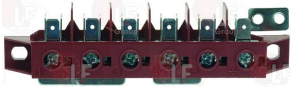

Terminal blocks

3247009 6-POLE TERMINAL BLOCK FV122/B 40A 600V

for cable max 6 mm²
operating temperature 150°C
nominal voltage 450 V
for Dishwasher (THIRODE) Oreane LB PRO 5
OREANE LB PRO 1 - OREANE LB PRO 2
OREANE LB PRO 3 - OREANE LB PRO 4 - OREANE LC
OREANE LC PRO GL40HE - OREANE LF