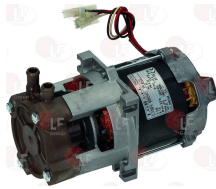

THIRODE 2001521H

5007992 ELECTROPUMP VOLUMETRIC LGB PPL46DX
0.32Kw 230V 50Hz capacitor 8 μ F
hose-end fitting inlet-outlet $\varnothing$ 12 mm
for Dishwasher hood type (THIRODE)
OREANELC - OREANELCPRO
for Dishwasher (THIRODE) OREANE LB PRO 4
OREANE LC - OREANE LC PRO GL40HE