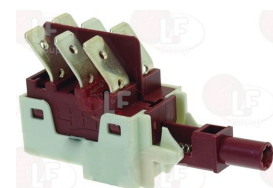

## Switches

**3319627 DOUBLE CHANGE OVER SWITCH 16A 250V**

THIRODE 900053

**3319628 DOUBLE CONTACT SWITCH 16(6)A 250V**  
for Dishwasher (THIRODE) IXELC1060  
for Dishwasher (THIRODE) IXELC1060

THIRODE 900054