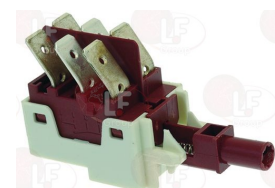

## Switches

**3319627 DOUBLE CHANGE OVER SWITCH 16A 250V**

THIRODE 900053

**3319628 DOUBLE CONTACT SWITCH 16(6)A 250V**  
for Dishwasher (THIRODE) IXELC1060  
for Dishwasher (THIRODE) IXELC1060

THIRODE 900054