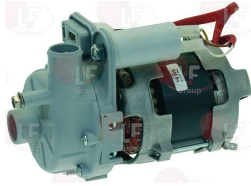

Suitable for:

3122860 ELECTRIC PUMP LGB ZFCI121DX 0.32HP
inlet external $\varnothing$ 28 mm - outlet external $\varnothing$ 26 mm
0.32HP 230V 50Hz - capacitor 6.3 μ F