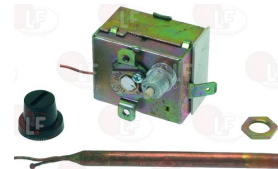

THIRODE 2001967H

THIRODE 5509E

3444282 SINGLE-PHASE THERMOSTAT 90-110°C

with manual reset
covered capillary 1500 mm
bulb $\varnothing$ 6.5x95 mm
15A 250V