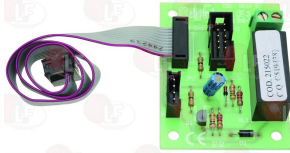

Suitable for:

THIRODE

Suitable for:

3390191 SUPPLEMENTARY CIRCUIT BOARD
for Dishwasher (THIRODE) Oreane LB PRO 5
Oreane LT1 - Oreane LT2 - OREANE LB PRO 1
OREANE LB PRO 2 - OREANE LB PRO 3
OREANE LB PRO 4 - OREANE LV 31 - OREANE LV 41

THIRODE 2001922H

3319253 4 BUTTONS 2 DISPLAY BOARD NEW MODEL
totally interchangeable with the old model
dimensions 285x35 mm
for Dishwasher (THIRODE) OREANE LB PRO 1
OREANE LF PRO - OREANE LV 385

THIRODE 2002490H

3319250 10-WAYS FLAT CABLE 2300 mm
for Dishwasher (THIRODE)
OREANE LF PRO
Oreane LB PRO 5 - OREANE LB PRO 1
OREANE LB PRO 2 - OREANE LB PRO 3
OREANE LB PRO 4 - OREANE LV 385