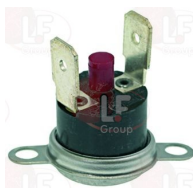

THIRODE 2001683H

3444607 CONTACT THERMOSTAT 110°C
with manual reset
for Dishwasher (THIRODE) OREANE LF - OREANE LF PRO
OREANE LV 31 - OREANE LV 350 - OREANE LV 385
OREANE LV 41