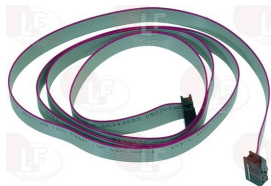

THIRODE 2001927H

3390194 CABLE FLAT 10-POLE 3100 mm
for Dishwasher (THIRODE)
OREANE LB PRO 1
OREANE LC PRO HP 500 - OREANE LC PRO 500