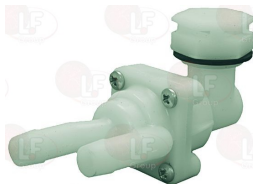

Non-return and expansion valves

3523601 NON-RETURN VALVE
for Dishwasher (THIRODE) Oreane LT PRO 1
Oreane LT PRO 2 - Oreane LT PRO 3 - Oreane LT1
Oreane LT2 - OREANE LC - OREANE LC PRO GL40HE
OREANE LF PRO - OREANE LV 31 - OREANE LV 350
OREANE LV 385 - OREANE LV 41

THIRODE 2001916H

3526278 NON-RETURN VALVE
for Dishwasher (THIRODE) OREANE LF