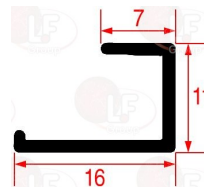

THIRODE 2001362H

6437058 DOOR GASKET 430 mm
profile dimensions 16x11 mm
per LAVABICCHIERI 40F-400-E40
for Dishwasher (THIRODE) OREANE LV 31
OREANE LV 385 - OREANE LV 41