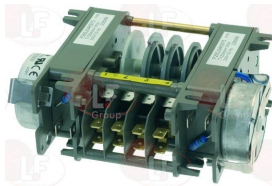

Controllers and changeover switches

3322613 CONTROL SELECTOR P265 4 CAMS
1st cycle 60 seconds
2nd cycle 20 minutes
230V 50/60Hz
2 motors
for Dishwasher (THIRODE) OREANE LF

THIRODE 2001550H

3322601 CONTROLLER D94.04 3 CAMS LEFT-HAND
180 seconds cycle
220/240V 50/60Hz
D-shaped pin $\varnothing$ 6x4.6 mm