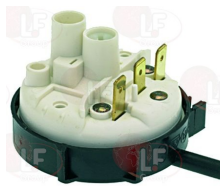

THIRODE 2001549H

3320111 PRESSURE SWITCH 1 LEVEL
calibration 35/17 mm
250V 16(4)A
for Dishwasher (THIRODE) Oreane LB PRO 5
OREANE LB PRO 1 - OREANE LB PRO 2
OREANE LB PRO 3 - OREANE LB PRO 4
OREANE LV 31 - OREANE LV 350 - OREANE LV 385
OREANE LV 41