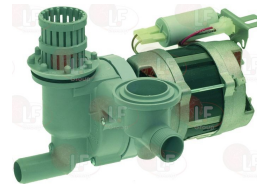

THIRODE 2002220H

3122196 ELECTRIC PUMP LGB W 210SX 0.32HP
with manifold and filter
0.32HP 230V 50Hz 1.1A - motor revolutions 2800
capacitor 6.3 μ f
for Dishwasher (THIRODE) OREANE LV 31
OREANE LV 385 - OREANE LV 41