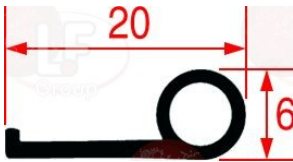

Door gaskets for dishwashers

3786034 DOOR GASKET
profile dimensions 20x6 mm
sold per metre
for U60=132
for Dishwasher (THIRODE)
Oreane LB PRO 5 - OREANE LB PRO 2
OREANE LB PRO 3 - OREANE LB PRO 4

THIRODE 2001905H

THIRODE 2001949H

3786035 DOOR GASKET 1370 mm
profile dimensions 13x11 mm
for Dishwasher (THIRODE) OREANE LF PRO