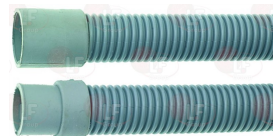

THIRODE 2001391H

3450028 DRAIN PIPE $\varnothing$ 29x1500 mm
muffs internal $\varnothing$ 24 and 28 mm
max temperature 90°C
for Dishwasher (THIRODE) OREANE LV 31
OREANE LV 350 - OREANE LV 385 - OREANE LV 41