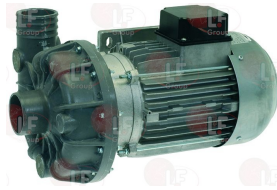

THIRODE

Suitable for:

3122723 ELECTRIC PUMP FIR 2274SX 3HP
inlet external $\varnothing$ 63 mm - outlet external $\varnothing$ 63 mm
3HP 220/400V 50Hz 8.3/4.8A - motor revolut. 2800
for Dishwasher hood type (THIRODE) VSL1500