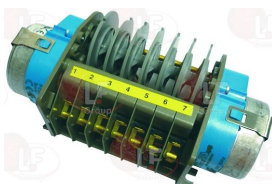

THIRODE 905035

3322605 CONTROLLER 9449 1 CAM
40 seconds cycle
220/240V 50/60Hz
without pin
for Dishwasher (THIRODE) OREANE LV 31
OREANE LV 41