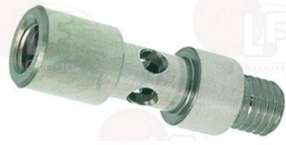

Suitable for:

3243610 WASH ARM ASSEMBLY LOWER BOSS SPINDLE
for Dishwasher (THIRODE) OREANE LB PRO 1
OREANE LF

THIRODE 2001971H

THIRODE 5524E

THIRODE

Suitable for:

3743526 COMPLETE WASH/RINSE ARM ASSEMBLY
with polypropylene grey support