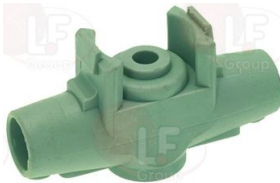

THIRODE 2001943H

3243978 LOCKING NUT TURNED
ø thread 5 mm
for Dishwasher (THIRODE) Oreane LT PRO 1
Oreane LT PRO 2 - Oreane LT PRO 3
OREANE LB PRO 1 - OREANE LC
OREANE LC PRO GL40HE - OREANE LF
OREANE LF PRO