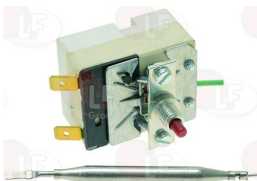

THIRODE 1244727

THIRODE 303641

THIRODE 904843

3444510 SINGLE-PHASE THERMOSTAT 30-110°C
D-shaped pin $\varnothing$ 6x4.6 mm
capillary length 850 mm - 16A 250V
bulb $\varnothing$ 6x138 mm - w/ stuffing gland fitting M9x1
with complete tank sealing fitting M12x1