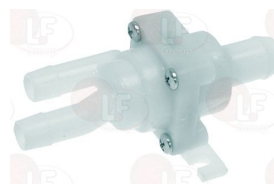

Suitable for:

3240933 MICROSWITCH KBE1S11P 3A 240V
for Dishwasher (THIRODE) LT160A

THIRODE 900506

THIRODE 904303

Suitable for:

3240601 MICROSWITCH N16 250V
contact capacity 16A 250V

THIRODE 3755E

3240410 MICROSWITCH 16(4)A 250V

THIRODE 303621

3803002 POSITION MICROSWITCH 15A 380V
crouzet 83.850.301
for Dishwasher (THIRODE)
LT
for Dishwasher (THIRODE) VSL1100P

THIRODE 900506

Non-return and expansion valves

3523601 NON-RETURN VALVE
for Dishwasher (THIRODE) Oreane LT PRO 1
Oreane LT PRO 2 - Oreane LT PRO 3 - Oreane LT1
Oreane LT2 - OREANE LC - OREANE LC PRO GL40HE
OREANE LF PRO - OREANE LV 31 - OREANE LV 350
OREANE LV 385 - OREANE LV 41

THIRODE 2001916H

3526278 NON-RETURN VALVE
for Dishwasher (THIRODE) OREANE LF

THIRODE 2001179H

OR and ORM gaskets

3786460 EPDM GASKET ORM 1620-50
for Dishwasher (THIRODE) VSL450P - VSL650P
for Dishwasher hood type (THIRODE) VSL900P

THIRODE 966032

3786454 EPDM O-RING GASKET 0153
for Dishwasher (THIRODE) OREANE LV 31
OREANE LV 350 - OREANE LV 385 - OREANE LV 41

THIRODE 2001373H