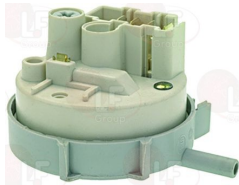

THIRODE 2001548H

3320242 PRESSURE SWITCH 1 LEVEL
calibration 60/20-110 mm
250V 15A