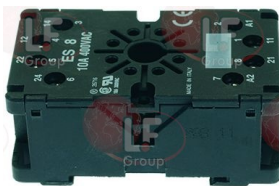

Relays

3351154 BASE OCTAL ES8 10A 400V
8 poles