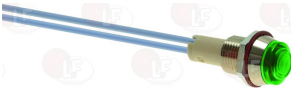

THIRODE S297P15

3221544 GREEN INDICATOR LAMP 400V
head $\varnothing$ 14 mm - hole $\varnothing$ 12 mm
wire connection length 190 mm
nichel plated brass case