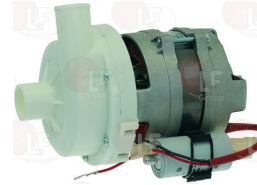

# THIRODE

Suitable for:

**3122110 IMPELLER  $\varnothing$  96 mm**

THIRODE 3203E

**5036904 ELECTRIC PUMP LGB CRC-RDX 0,27HP**  
entry  $\varnothing$  external 28 mm - exit  $\varnothing$  external 26 mm  
0,27HP 230V 50Hz 0,9A - capacitor 4  $\mu$ f  
for Dishwasher (THIRODE) Oreane LB PRO 5  
OREANE LB PRO 1 - OREANE LB PRO 2  
OREANE LB PRO 3 - OREANE LB PRO 4  
OREANE LC PRO HP 500 - OREANE LC PRO 500