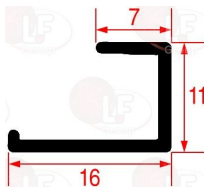

THIRODE 2001905H

THIRODE 2001949H

**3786035 DOOR GASKET 1370 mm**  
profile dimensions 13x11 mm  
for Dishwasher (THIRODE) OREANE LF PRO

THIRODE 2001365H

**6437057 DOOR GASKET 395 mm**  
profile dimensions 16x11 mm  
for Dishwasher (THIRODE) OREANE LV 31  
OREANE LV 350 - OREANE LV 41