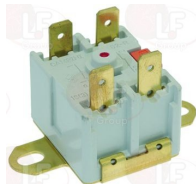

Contact thermostats

3744070 SAFETY THERMOSTAT FOR TANK 85°C
4 contacts 16A 250V
for Dishwasher hood type (UNIC) A61