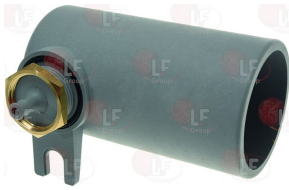

Suitable universal spare parts may not be included

Suitable for:

UNIC

Suitable for:

Air traps

3060118 AIR CHAMBER \varnothing 60x110 mm

UNIC A61/A61A

Bearings

3063102 BEARING 609 DDU NSK
external \varnothing 24 mm - internal \varnothing 9 mm - thickness 7 mm

UNIC

Caps

3439007 HEXAGONAL TANK CAP 3/8" GAS
for Glasswasher/Cupwasher (UNIC) A10AJ - A10J
A11AJ - A11J - A20 - A21