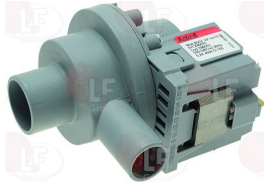

UNIC LF-5014710

UNIC

- 3322261 CONTROLLER P265 3 CAMS**
 240 seconds cycle
 230V 50/60Hz
 counter-clockwise rotation
 D-shaped pin \varnothing 6x4.6 mm

UNIC

- 3322260 CONTROLLER 7805DV 5 CAMS**
 1st cycle 6 seconds
 2nd cycle 180 seconds
 230V 50Hz
 without pin
 for Dishwasher (UNIC) A61A

UNIC

3160198 ING NUT FOR INLET BOSS \varnothing 1"1/4
for Dishwasher (UNIC) A100 - A410E
for Glasswasher/Cupwasher (UNIC) A10AJ - A11AJ
A11J - A20 - A21

UNIC LF-3160041

3160040 O-RING 03168 EPDM
for Dishwasher (UNIC) A100 - A410E
for Glasswasher/Cupwasher (UNIC) A10AJ - A11AJ
A11J - A20 - A21

UNIC

Drain pumps

- 3122000 DRAIN ELECTRIC PUMP 40W 230V 50Hz**
inlet external \varnothing 30 mm - output external \varnothing 22 mm
for Dishwasher (UNIC) A410E

UNIC LF-3122740

Filters

- 3743265 BOTTOM RING NUT**
for Dishwasher (UNIC) A61A - A61B
for Dishwasher hood type (UNIC) A61