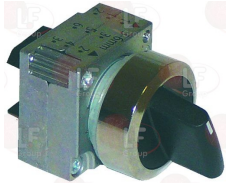

UNIC LF-5014710

UNIC

- 3322261 CONTROLLER P265 3 CAMS**
 240 seconds cycle
 230V 50/60Hz
 counter-clockwise rotation
 D-shaped pin \varnothing 6x4.6 mm

UNIC

- 3322260 CONTROLLER 7805DV 5 CAMS**
 1st cycle 6 seconds
 2nd cycle 180 seconds
 230V 50Hz
 without pin
 for Dishwasher (UNIC) A61A

UNIC

Switches

3319524 ON/OFF SWITCH
with support

UNIC

3454040 CONTACT SIEMENS 3SB3400-0C 12A 400V
1 contact NC
for Dishwasher hood type (UNIC) A61

UNIC

3319174 PUSH-BUTTON 2-POLE ORANGE 16A 250V
16(4)A 250V - max. temperature 120°C
with indicator lamp - mounting hole 22x30 mm
for Dishwasher (UNIC) A410E