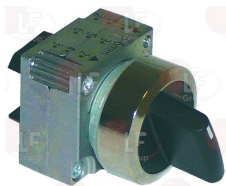

UNIC

3319523 SWITCH 3 POSITIONS
with support
for Dishwasher (UNIC) A61A