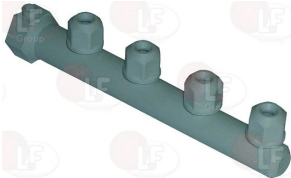

UNIC

3349477 PUMP OUTLET HOSE
 internal \varnothing 29-40 mm
 overall length 1275 mm
 for Dishwasher (UNIC) A61A - A61B
 for Dishwasher hood type (UNIC) A61

UNIC

Wash and rinse arms for warewashers

3743602 LOWER/UPPER WASH ARM
 length 200 mm with jets
 for Glasswasher/Cupwasher (UNIC) A10AJ - A10J
 A11AJ - A11J - A20 - A21