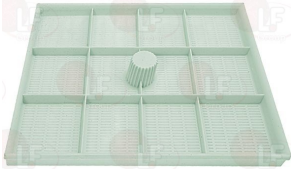

UNIC

Suitable for:

3160464 S/STEEL FILTER SURFACE 230x200 mm
for Dishwasher (UNIC) A61A - A61B
for Dishwasher hood type (UNIC) A61

UNIC

Guides

3189048 HOOD SLIDEWAY
dimensions 595x35 mm
for Dishwasher (UNIC) A61A - A61B