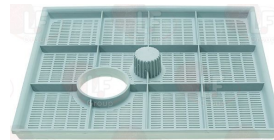

UNIC

1. **3160321 FILTER 230x200 mm**
   for Dishwasher (UNIC) A410E