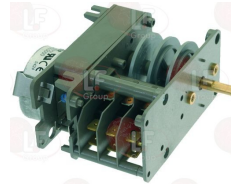

UNIC

Contactors

- 3351012 CONTACTOR SIEMENS 3TG1001-1AL2**
 16A 230V 50/60Hz
 contacts:3 NO + 1 NC
 for Glasswasher/Cupwasher (UNIC) A10AJ - A10J
 A11AJ - A11J

UNIC

Controllers and changeover switches

- 3446200 CONTROLLER P265 2 CAMS**
 180 seconds cycle
 230V 50Hz
 without pin
 for drain pump

UNIC LF-5014710

UNIC

- 3322261 CONTROLLER P265 3 CAMS**
 240 seconds cycle
 230V 50/60Hz
 counter-clockwise rotation
 D-shaped pin \varnothing 6x4.6 mm

UNIC

- 3322260 CONTROLLER 7805DV 5 CAMS**
 1st cycle 6 seconds
 2nd cycle 180 seconds
 230V 50Hz
 without pin
 for Dishwasher (UNIC) A61A