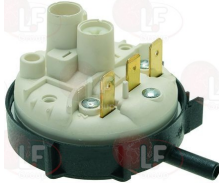

UNIC

OR and ORM gaskets

1186631 O-RING 02112 VITON

UNIC

Pins

3243526 LOWER RINSE SUPPORT
for Dishwasher (UNIC) A410E

UNIC

3243529 SPINDLE EXTENSION
for Glasswasher/Cupwasher (UNIC) A10AJ - A10J
A11AJ - A11J - A20 - A21

UNIC

Pressure switches

- 3320075 PRESSURE SWITCH 1 LEVEL**
 calibration 50/20 mm
 250V 16A
 max operating temperature 85°C

UNIC

Pump motors

- 3122432 ELECTRIC PUMP AP 1629030SX 0.30HP**
 inlet external \varnothing 32 mm - outlet external \varnothing 31 mm
 0.30HP 230V 50Hz - motor revolutions 2800
 capacitor 10 μ f
 for Glasswasher/Cupwasher (UNIC) A10J - A11J - A20
 A21

UNIC

- 3122434 ELECTRIC PUMP AP 2031SX 1HP**
 inlet external \varnothing 45 mm - outlet external \varnothing 40 mm
 1HP 230V 50Hz - motor revolutions 2800
 capacitor 12.5 μ f
 for Dishwasher (UNIC) A410E