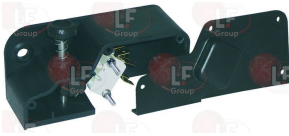

Microswitches

3803005 COMPLETE DOOR CONTACT
for Dishwasher (UNIC) A61A - A61B