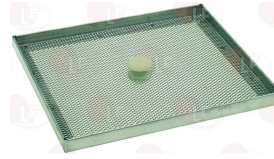

UNIC

Suitable for:

3160464 S/STEEL FILTER SURFACE 230x200 mm
for Dishwasher (UNIC) A61A - A61B
for Dishwasher hood type (UNIC) A61

UNIC

Guides

3189048 HOOD SLIDEWAY
dimensions 595x35 mm
for Dishwasher (UNIC) A61A - A61B