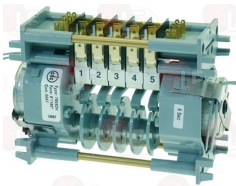

UNIC LF-5014710

UNIC

- 3322261 CONTROLLER P265 3 CAMS**
 240 seconds cycle
 230V 50/60Hz
 counter-clockwise rotation
 D-shaped pin \varnothing 6x4.6 mm

UNIC

- 3322260 CONTROLLER 7805DV 5 CAMS**
 1st cycle 6 seconds
 2nd cycle 180 seconds
 230V 50Hz
 without pin
 for Dishwasher (UNIC) A61A