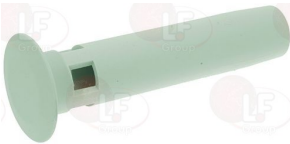

UNIC

Drain plugs

3448142 COMPLETE OVERFLOW PIPE \varnothing 25x100 mm
in plastic
for Glasswasher/Cupwasher (UNIC)
A10AJ - A10J - A11AJ - A11J

UNIC

3448177 COMPLETE OVERFLOW PIPE \varnothing 35x165 mm
in plastic
for Dishwasher (UNIC) A410E