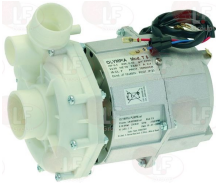

3122566 ELECTRIC PUMP OP T.5 0.46HP
inlet external $\varnothing$ 50 mm - outlet external $\varnothing$ 40 mm
additional outlet $\varnothing$ 30 mm
0.46HP 230V 50Hz 2.4A - motor revolutions 2700
capacitor 10 μ f
for Dishwasher (UNIVERBAR) CASTA - MIDI50
MIDI50D - SINCRO - SINCROD

UNIVERBAR 3730

3122268 GASKET FOR PUMP HOUSING T.41 0.4HP