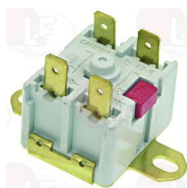

UNIVERBAR 4744

3068010 CAPACITOR μ F 6.3 450V 50/60Hz
operating temperature $-25+85^{\circ}\text{C}$
in compliance with EEC 93/68 and EEC 92/31 regulat

UNIVERBAR 1363

Contact thermostats

3444246 CONTACT THERMOSTAT FOR BOILER 100°C
4 contacts 16A 250V
for boiler
for Dishwasher (UNIVERBAR) BRAMA - CASTA - COSMO
LOGOS - LOGOSD - MIDI50 - MIDI50D - OMEGA
OMEGAD - SINCRO - SINCROD - TOP
for Dishwasher hood type (UNIVERBAR) COMPACT
for Glasswasher/Cupwasher (UNIVERBAR) BET37
BET37D - BET40 - BET40D - ERGON - ERGOND
MIDI40 - MIDI40D - MINIBET - MINIBETD - MIX