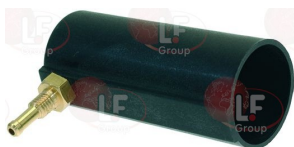

UNIVERBAR 1360

UNIVERBAR 13601

3060097 FLAT GASKET \varnothing 14x8x2 mm
 for air chamber
 for Dishwasher (UNIVERBAR) LOGOS - OMEGA - SINCRO
 TOP
 for Glasswasher/Cupwasher (UNIVERBAR) ERGON - MIX

UNIVERBAR 2017