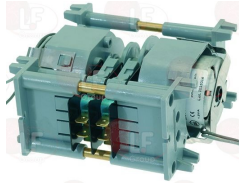

3322284 CONTROLLER 7802DV 2 CAMS
1st cycle 60 seconds
2nd cycle 120 seconds
230V 50Hz
for Dishwasher (UNIVERBAR) COSMO
for Dishwasher hood type (UNIVERBAR) COMPACT

UNIVERBAR 4516