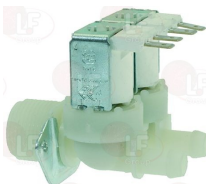

3120407 SOLEN. VALVE T&P 2 WAY 180°

230V 50/60Hz - max. temperature 90°C
inlet 3/4" - two outlets ø 10.5 mm