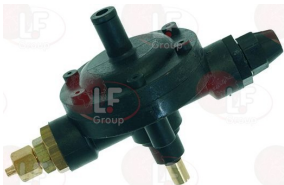

Rinse aid pumps and accessories

3090161 HYDRAULIC RINSE AID INJECTOR
model 2000 VNR U 3
for Dishwasher (UNIVERBAR) BRAMA - CASTA - COSMO
LOGOS - LOGOSD - MIDI50 - MIDI50D - OMEGA
OMEGAD - SINCRO - SINCROD - TOP - UBF850/2R
for Dishwasher hood type (UNIVERBAR) COMPACT
for Glasswasher/Cupwasher (UNIVERBAR) BET37
BET37D - BET40 - BET40D - ERGON - ERGOND
ETRACF - ETRACR - MICRO - MIDI40 - MIDI40D
MINIBET - MINIBETD - MIX - UBF530/2R
UBR530/2R