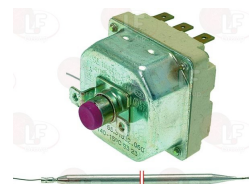

3444221 THREE-PHASE THERMOSTAT 140°C

with manual reset
covered capillary length 1000 mm - 10A 400V
bulb $\varnothing$ 6x175 mm

WHIRLPOOL 151644