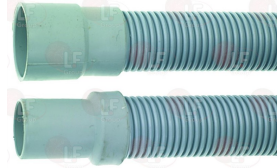

WHIRLPOOL 148818

WHIRLPOOL 771985002010

3450041 NOZZLE SUPPORT CONNECTING PIPE
length 650 mm