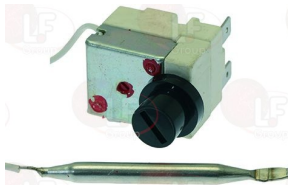

Suitable for:

Suitable for:

3444604 SET TEMPERATURE THERMOSTAT F/TANK 53°C
preset temperature
covered capillary 600 mm
button bulb $\varnothing$ 14x31 mm
16A 250V

3444197 SINGLE PHASE THERMOSTAT 0-90°C
15A 250V
covered capillary 1000 mm
bulb $\varnothing$ 6.5x98 mm
D-shaped pin $\varnothing$ 6x4.6 mm
for Dishwasher hood type (WHIRLPOOL) AGB668

WHIRLPOOL 483286008151

WHIRLPOOL 483286000106

WHIRLPOOL 483286008871

3444188 SINGLE-PHASE SAFETY THERMOSTAT 124°C
covered capillary 1800 mm
bulb $\varnothing$ 5x68 mm
16A 250V
for Dishwasher (WHIRLPOOL) F360 - F400 - F410
F650
for Dishwasher hood type (WHIRLPOOL) F1000 - F1201
for Glasswasher/Cupwasher (WHIRLPOOL) D110 - D111
D210 - D211 - D310 - D311 - F30 - F300 - F312
F40 - F41

3444602 SINGLE-PHASE THERMOSTAT 0-85°C
for tank
covered capillary 600 mm
button bulb $\varnothing$ 14x31 mm
16A 250V
D shaft $\varnothing$ 6x4.6 mm

WHIRLPOOL 771985010048

WHIRLPOOL 820617

WHIRLPOOL 169423

3444746 SINGLE-PHASE THERMOSTAT 30-110°C
D-shaped pin $\varnothing$ 6x4.6 mm
covered capillary length 3000 mm - 16A 230V
bulb $\varnothing$ 3.1x197 mm

WHIRLPOOL 195032

WHIRLPOOL 771985005517

3444014 SINGLE-PHASE THERMOSTAT 30-90°C
capillary 1250 mm
bulb $\varnothing$ 6x110 mm
16A 250V

3243139 O-RING 02025 EPDM

WHIRLPOOL 148266

WHIRLPOOL 149243

WHIRLPOOL 146271

WHIRLPOOL 167898