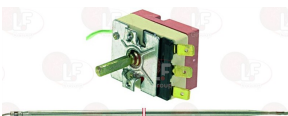

WHIRLPOOL 771985010048

WHIRLPOOL 820617

WHIRLPOOL 169423

3444746 SINGLE-PHASE THERMOSTAT 30-110°C
D-shaped pin $\varnothing$ 6x4.6 mm
covered capillary length 3000 mm - 16A 230V
bulb $\varnothing$ 3.1x197 mm

WHIRLPOOL 195032

WHIRLPOOL 771985005517

3444014 SINGLE-PHASE THERMOSTAT 30-90°C
capillary 1250 mm
bulb $\varnothing$ 6x110 mm
16A 250V

3243139 O-RING 02025 EPDM