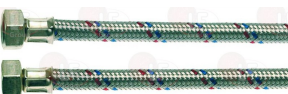

## Pre-rinse units

**3359346 FLEX HOSE ø 1/2"FF 50 cm**  
stainless steel 18/10 double braid

WHIRLPOOL 481100000036

Suitable for: