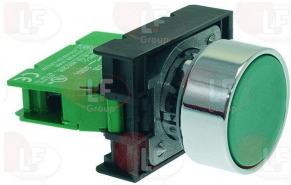

WHIRLPOOL 771985010047

WHIRLPOOL 820598

3319419 PUSH-BUTTON PANEL 4 BUTTONS
for Dishwasher (WHIRLPOOL) F650