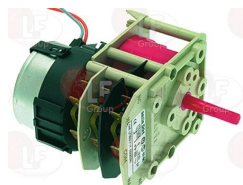

WHIRLPOOL 170310

WHIRLPOOL 771985010012