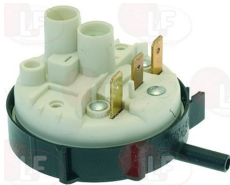

WHIRLPOOL 77198500998

WHIRLPOOL 820059

3320193 PRESSURE SWITCH 1 LEVEL
calibration 133/63 mm
250V 16A
for Dishwasher hood type (WHIRLPOOL) AGB664
AGB665 - AGB666 - AGB667 - AGB668 - AGB669