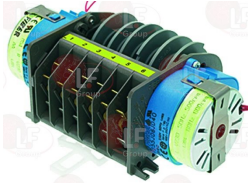

Suitable for:

WHIRLPOOL

3322174 CONTROLLER P255 6 CAMS

1st cycle 120 seconds
2nd cycle 6 seconds
230V 50/60Hz

WHIRLPOOL 148591

WHIRLPOOL 771985001945

Suitable for: