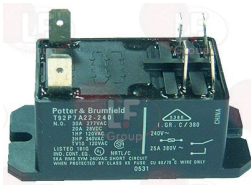

Suitable for:

**3351605 RELAY POWER FINDER 60.63.8.230.0000**  
230V 50/60Hz  
3 exchange contacts 10A

WHIRLPOOL 156446

WHIRLPOOL 186214

**3351067 RELAY T92P7A22-240 30A DOOR MICRO**  
for Dishwasher (WHIRLPOOL) AGB657 - AGB658  
AGB659 - AGB660  
for Dishwasher hood type (WHIRLPOOL) AGB668  
AGB669  
for Glasswasher/Cupwasher (WHIRLPOOL) AGB641  
AGB642 - AGB643 - AGB782 - AGB783 - AGB784  
AGB785