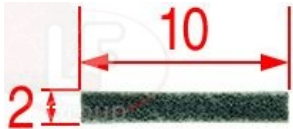

Suitable for:

Suitable for:

3398059 DOOR LOCKING CATCH
for Dishwasher (WHIRLPOOL) F360 - F400 - F410
F650
for Glasswasher/Cupwasher (WHIRLPOOL) F30 - F35
F40 - F41

3398055 DOOR CATCH LOCKING PIN $\varnothing$ 5x22 mm

WHIRLPOOL 771985009896

WHIRLPOOL 812049

WHIRLPOOL 771985009898

WHIRLPOOL 812051

Door gaskets for dishwashers

3186470 ADHESIVE SPONGE GASKET 4750 mm
profile dimensions 10x2 mm

3186300 DOOR GASKET 600 mm
black color

WHIRLPOOL 146583

WHIRLPOOL 771985001301

WHIRLPOOL 146394

WHIRLPOOL 771985001229

3186301 GASKET 310x565x310 mm
grey colour

WHIRLPOOL 148248

WHIRLPOOL 771985002124

Door labyrinths

3222002 PLASTIC FRAME FOR DOOR

3186302 LEFT-HAND GASKET 310x260 mm

WHIRLPOOL 147483

WHIRLPOOL 771985001634

WHIRLPOOL 147454

WHIRLPOOL 771985001612

3186303 RIGHT-HAND GASKET 310x260 mm

WHIRLPOOL 147455

WHIRLPOOL 771985001613