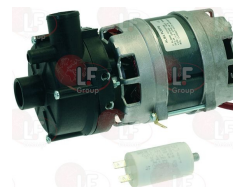

WHIRLPOOL 483286008976

Suitable for:

Suitable for:

**3122015 ELECTRIC PUMP AP 05803SX 0.75HP**  
 inlet external  $\varnothing$  45 mm - outlet external  $\varnothing$  40 mm  
 0.75HP 230V 4A - motor revolutions 2850  
 capacitor 12.5  $\mu$ f - flow rate 270 l/min.  
 for old model SOLE