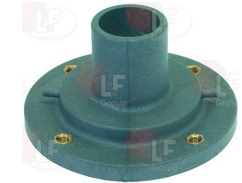

WHIRLPOOL 812195

Drain pumps

3122743 DRAIN ELECTRO-PUMP 100W 230V 50Hz
inlet external $\varnothing$ 30 mm - outlet external $\varnothing$ 24 mm
for Glasswasher/Cupwasher (WHIRLPOOL)
AGB642 - AGB646 - AGB783 - AGB785
for Dishwasher (WHIRLPOOL) AGB649