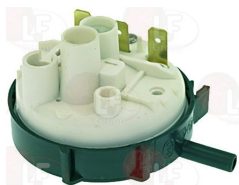

WHIRLPOOL 146653

3320029 PRESSURE SWITCH 1 LEVEL
calibration 40/20 mm
250V 16A
max operating temperature 85°C
for Dishwasher (WHIRLPOOL)
AGB648 - AGB649 - AGB650 - AGB651 - AGB652
AGB653
for Glasswasher/Cupwasher (WHIRLPOOL)
AGB641 - AGB642 - AGB643 - AGB647 - AGB782
AGB783 - D110 - D111 - D210 - D211 - F30
F300 - F312 - F35 - F40 - F41