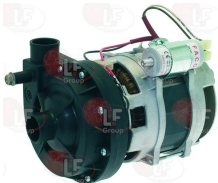

WHIRLPOOL 483286003254

3743299 FITTING FOR PUMP STAINLESS STEEL
for pump pressure increase