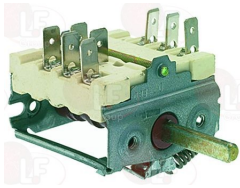

Suitable for:

3059057 **SELECTOR SWITCH 0-1 POSITIONS**
ON-OFF-START
16A 250V - max 150°C
D-shaped pin $\varnothing$ 6x4.6 mm

WHIRLPOOL 148271

WHIRLPOOL 771985001844

Suitable for:

3059059 **SELECTOR SWITCH 0-3 POSITIONS**
contact capacity 16A 250V - max 150°C
D-shaped pin $\varnothing$ 6x4.6 mm