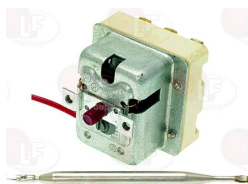

3444331 THREE-PHASE THERMOSTAT +140°C

with manual reset
covered capillary 1000 mm
bulb $\varnothing$ 6x90 mm
10A 400V
for boiler

WHIRLPOOL 104862