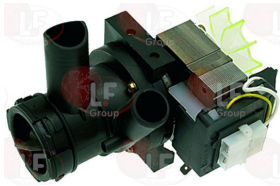

Suitable for:

3122260 DRAIN ELECTRO-PUMP 90W 240V 50Hz
inlet external $\varnothing$ 25 mm - outlet external $\varnothing$ 23 mm

WHIRLPOOL 146647

WHIRLPOOL 147562

Suitable for:

3122370 DRAIN PUMP 100W 220/230V
inlet external $\varnothing$ 30 mm - outlet external $\varnothing$ 21 mm
for Dishwasher (WHIRLPOOL) AGB649 - AGB651
AGB652