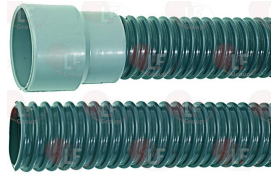

WHIRLPOOL 147894

WHIRLPOOL 771985001734

Drain plugs

3448158 OVERFLOW PIPE $\varnothing$ 24x187 mm
made of plastic