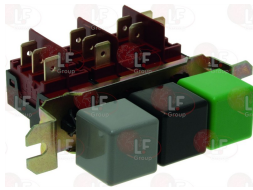

WHIRLPOOL 771985010001

WHIRLPOOL 820064

3319078 2 BUTTONS PANEL
for Dishwasher (WHIRLPOOL) F360 - F400 - F410
for Glasswasher/Cupwasher (WHIRLPOOL) D110 - D210
D310 - F35 - F40