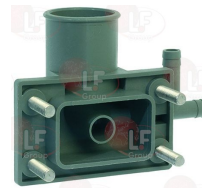

WHIRLPOOL 483286002778

**3786559 GASKET FLAT EPDM 105x65x3.5 mm**  
for wash support  
for Dishwasher hood type (WHIRLPOOL) AGB664  
AGB665 - AGB666 - AGB667 - AGB668

WHIRLPOOL 483286008821

**3743850 GASKET FOR RINSE ARM COUPLING**