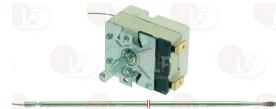

WHIRLPOOL 480181700004

3444361 SINGLE-PHASE THERMOSTAT 50-320°C
D-shaped pin $\varnothing$ 6x4.6 mm
capillary 950 mm - 16A 250V
bulb $\varnothing$ 3x160 mm