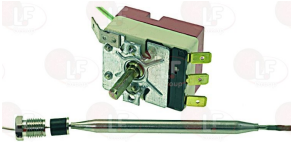

WHIRLPOOL 483286008152

3444669 SINGLE-PHASE THERMOSTAT 30-90°C
D-shaped pin $\varnothing$ 6x4.6 mm
covered capillary length 2450 mm - 16A 250V
bulb $\varnothing$ 6x100 mm - with stuffing gland fitting M9x1