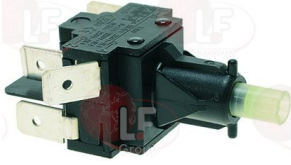

Switches

3319168 BIPOLAR SWITCH 16A 250V

WHIRLPOOL 483286008918

3319920 BLACK TWO-POLE SWITCH 16A 250V