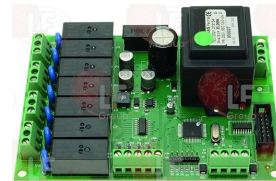

## Electronic printed-circuit boards

**5051726 BOARD FOR TIMER TRONIC STANDARDISED**  
dimensions 122x80 mm

WHIRLPOOL 483286003282

**5049220 CIRCUIT BOARD TRONIC BASIC 5/6 BUTTONS**  
dimensions 137x98 mm