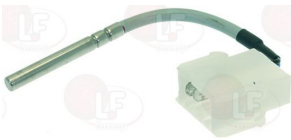

WHIRLPOOL 049884

WHIRLPOOL 771985002251

3243139 O-RING 02025 EPDM