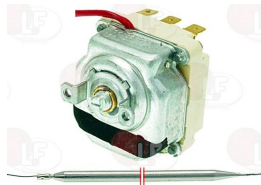

3444330 THREE-PHASE THERMOSTAT 0-90°C

for tank
covered capillary 1000 mm
bulb $\varnothing$ 6x220 mm
10A 400V
with adjusting screw

WHIRLPOOL 149191