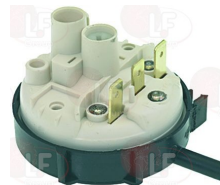

WHIRLPOOL 146601

3320026 PRESSURE SWITCH 1 LEVEL
calibration 160/80 mm
250V 16A
max operating temperature 85°C