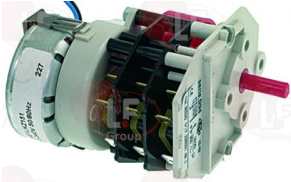

WHIRLPOOL 771985010011

WHIRLPOOL 820101

**3322601 CONTROLLER D94.04 3 CAMS LEFT-HAND**  
 180 seconds cycle  
 220/240V 50/60Hz  
 D-shaped pin ø 6x4.6 mm

WHIRLPOOL 169512

**3322609 CONTROLLER PWE5 3 CAMS**  
 150 seconds cycle  
 230V 50/60Hz  
 without pin  
 former model 600/636/5200