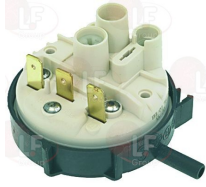

Suitable for:

3320030 PRESSURE SWITCH 1 LEVEL
calibration 55/20 mm
250V 16A
max operating temperature 85°C
for Dishwasher (WHIRLPOOL) F360
for Glasswasher/Cupwasher (WHIRLPOOL) D310 - D311

WHIRLPOOL 77498500997

WHIRLPOOL 820058

Suitable for:

3320067 PRESSURE SWITCH 1 LEVEL
calibration 90/35 mm
250V 16A
max operating temperature 85°C
for Dishwasher (WHIRLPOOL) AGB653 - AGB654
AGB657 - AGB658 - AGB659