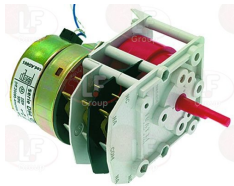

WHIRLPOOL 771985010010

3241350 BLACK KNOB $\varnothing$ 45 mm
D shaft hole 6x4.6 mm