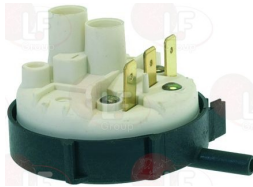

WHIRLPOOL 771985010026

WHIRLPOOL 820192

3320092 PRESSURE SWITCH 1 LEVEL
calibration 250/130 mm
250V 16(4)A
for new versions