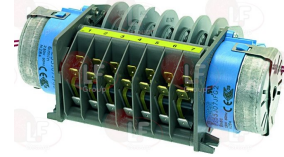

3322238 CONTROLLER P255 7 CAMS

1st cycle 6 seconds
2nd cycle 360 seconds
230V 50/60Hz
2 motors

WHIRLPOOL 149054

WHIRLPOOL 771985002082