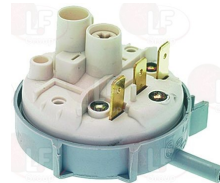

WHIRLPOOL 155107

3320023 PRESSURE SWITCH 1 LEVEL
calibration 60/20 mm
250V 16A
max operating temperature 85°C