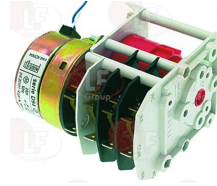

**3322069 CONTROLLER D94 4 CAMS**  
 180 seconds cycle  
 220/240V 50/60Hz  
 D-shaped pin ø 6x4.6 mm

WHIRLPOOL 147497

WHIRLPOOL 148881

Suitable for:

**3322193 CONTROLLER D94 4 CAMS**  
 18 minutes cycle  
 220/240V 50/60Hz  
 without pin  
 for regeneration