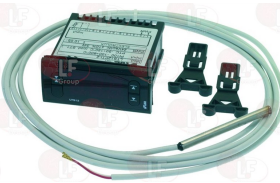

WHIRLPOOL 149943

WHIRLPOOL 771985002253

3394355 ELECTRONIC THERMOMETER LAE LTS12PTI-2
complete with 2-wire probe length 5000 mm
multiprobe: PT100(-100+600°C) - PTC(-50+150°C)
power supply 24 Vac 3W
mounting hole distance 70x28 mm