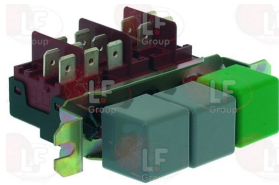

WHIRLPOOL 771985010000

WHIRLPOOL 820063

3319238 3 BUTTONS PANEL
for Dishwasher (WHIRLPOOL) F400
for Glasswasher/Cupwasher (WHIRLPOOL) F40 - F41