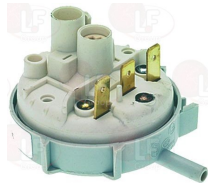

WHIRLPOOL 169434

3320020 PRESSURE SWITCH 1 LEVEL
calibration 110/60 mm
250V 16A
max operating temperature 85°C