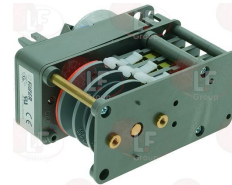

WHIRLPOOL 483286008337

WHIRLPOOL 907172

3322321 CONTROLLER 4904DV 4 CAMS

1st cycle 6 seconds
2nd cycle 150 seconds
230V 50/60Hz
2 motors
for Dishwasher (WHIRLPOOL) AGB657 - AGB658
AGB660