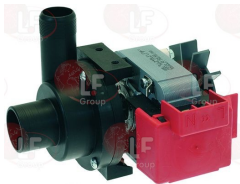

## Drain pumps

**3122743 DRAIN ELECTRO-PUMP 100W 230V 50Hz**  
inlet external  $\varnothing$  30 mm - outlet external  $\varnothing$  24 mm  
for Glasswasher/Cupwasher (WHIRLPOOL)  
AGB642 - AGB646 - AGB783 - AGB785  
for Dishwasher (WHIRLPOOL) AGB649