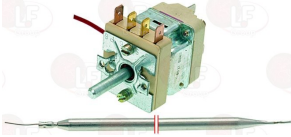

Suitable for:

3444018 SINGLE-PHASE THERMOSTAT 30-90°C
complete with auxiliary selector switch
D-shaped pin $\varnothing$ 6x4.6 mm
covered capillary length 1000 mm - 16A 250V
bulb $\varnothing$ 6x175 mm