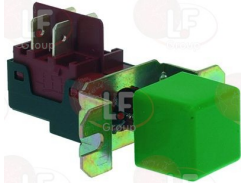

WHIRLPOOL 483286008332

**3319231 YELLOW SELECTOR SWITCH**  
 16(8)A/250V 6 contacts

WHIRLPOOL 483286008329

Suitable for:

Suitable for:

**3319249 1 BUTTON SWITCH**  
 250V 16(6)A  
 for Glasswasher/Cupwasher (WHIRLPOOL)