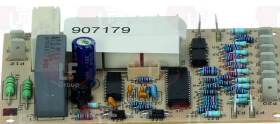

WHIRLPOOL 483286003282

5049220 CIRCUIT BOARD TRONIC BASIC 5/6 BUTTONS
dimensions 137x98 mm